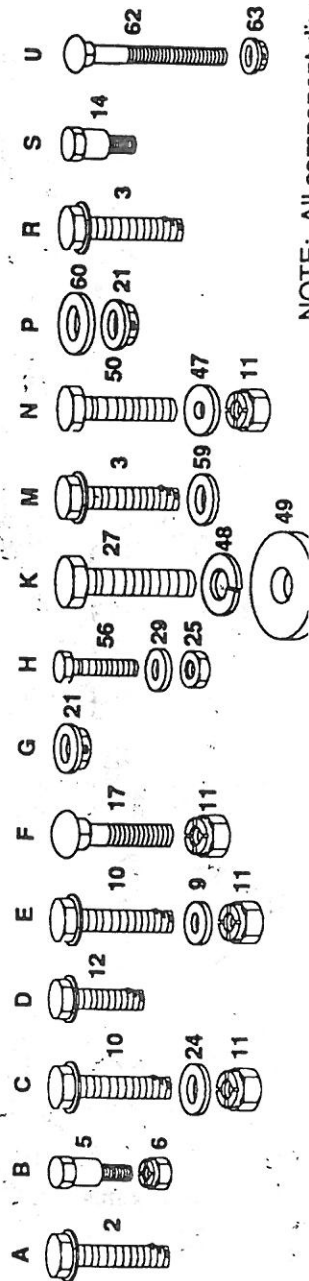

## ENCLOSURE

KEY PART NO. NO.	DESCRIPTION	KEY PART NO. NO.	DESCRIPTION
1	Seat	36	124301X419 Side Panel, R. H.
2	Screw, Hex, Washer Thread Rolling 3/8 - 16 x 3/4 Type TT	37	124302X419 Side Panel, L. H.
3	Screw, Hex, Washer Thread Rolling 3/8 - 16 x 1	38	123441X Chassis Assembly
4	Bracket, Pivot, Seat	39	121306X Drawbar
5	Bolt, Shoulder 5/16 - 18	40	124294X Pan, Seat
6	Nut, Crownlock 5/16 - 18	41	109323X Decal, Fender
7	Spring, Seat	42	124325X Decal, Grill
8	Fender	43	124326X Decal, Grill, Stripe
9	Washer 13/32 x 13/16 x 12 Ga.	44	101892X Decal, Clutch/Brake
10	Bolt, Hex, Washer Thread Rolling 3/8	45	125669X Decal, Chasis, Speed/Deck Size
11	Nut, Crownlock 3/8 - 16	46	109199X Decal, V-Belt Ground Drive
12	Screw, Hex, Washer Thread Rolling 3/8 - 16 x 12	47	19132012 Washer 13/32 x 1-1/4 x 12 Ga.
13	109873X Bracket, Fender	48	10040800 Washer, Lock 1/2
14	121144X Bolt, Shoulder	49	19171912 Washer 17/32 x 1-3/16 x 12 Ga.
15	105476X419 Footrest, L. H.	50	74760616 Bolt, Hex. 3/8 - 16 x 1
16	105475X419 Footrest, R. H.	51	121440X Guide, Belt, Lower, Engine Pulley, L. H.
17	72110606 Bolt, Carriage 3/8 - 16 x 3/4	52	121441X Guide, Belt, Lower, Engine Pulley, R. H.
21	108067X Pal Nut 1/4 - 20	53	125667X Decal, Hood, 11 HP
22	126635X Lens, Headlight	55	109823X Decal, Caution
23	125690X Decal, 100 DBA	56	124201X Screw, Hex, Button Head
24	19131210 Washer 13/32 x 3/4 x 10 Ga.	59	19131614 Washer 13/32 x 1 x 14 Ga.
25	73800400 Locknut, w/insert 1/4 - 20 UNC	60	19091216 Washer 9/32 x 3/4 x 16 Ga.
26	110897X Bezel, Headlight	62	72170410 Bolt, Carriage 1/4 - 20 x 1-1/4
27	74780816 Bolt, Hex 1/2 - 13 x 1	63	123976X Nut, Hex. Flange 1/4 - 20
28	109745X419 Strap Assembly, Grill	64	121251X Strip, Foam
29	19090816 Washer 9/32 x 1/2 x 16 Ga.	65	121250X Spring, Compression
32	124304X010 Hood Assembly	66	121249X Spacer, Split
33	124323X419 Grill Assembly	67	121246X Bracket, Switch Mount
		68	121248X Bushing, Snap
		69	106202X Reflector, Tail