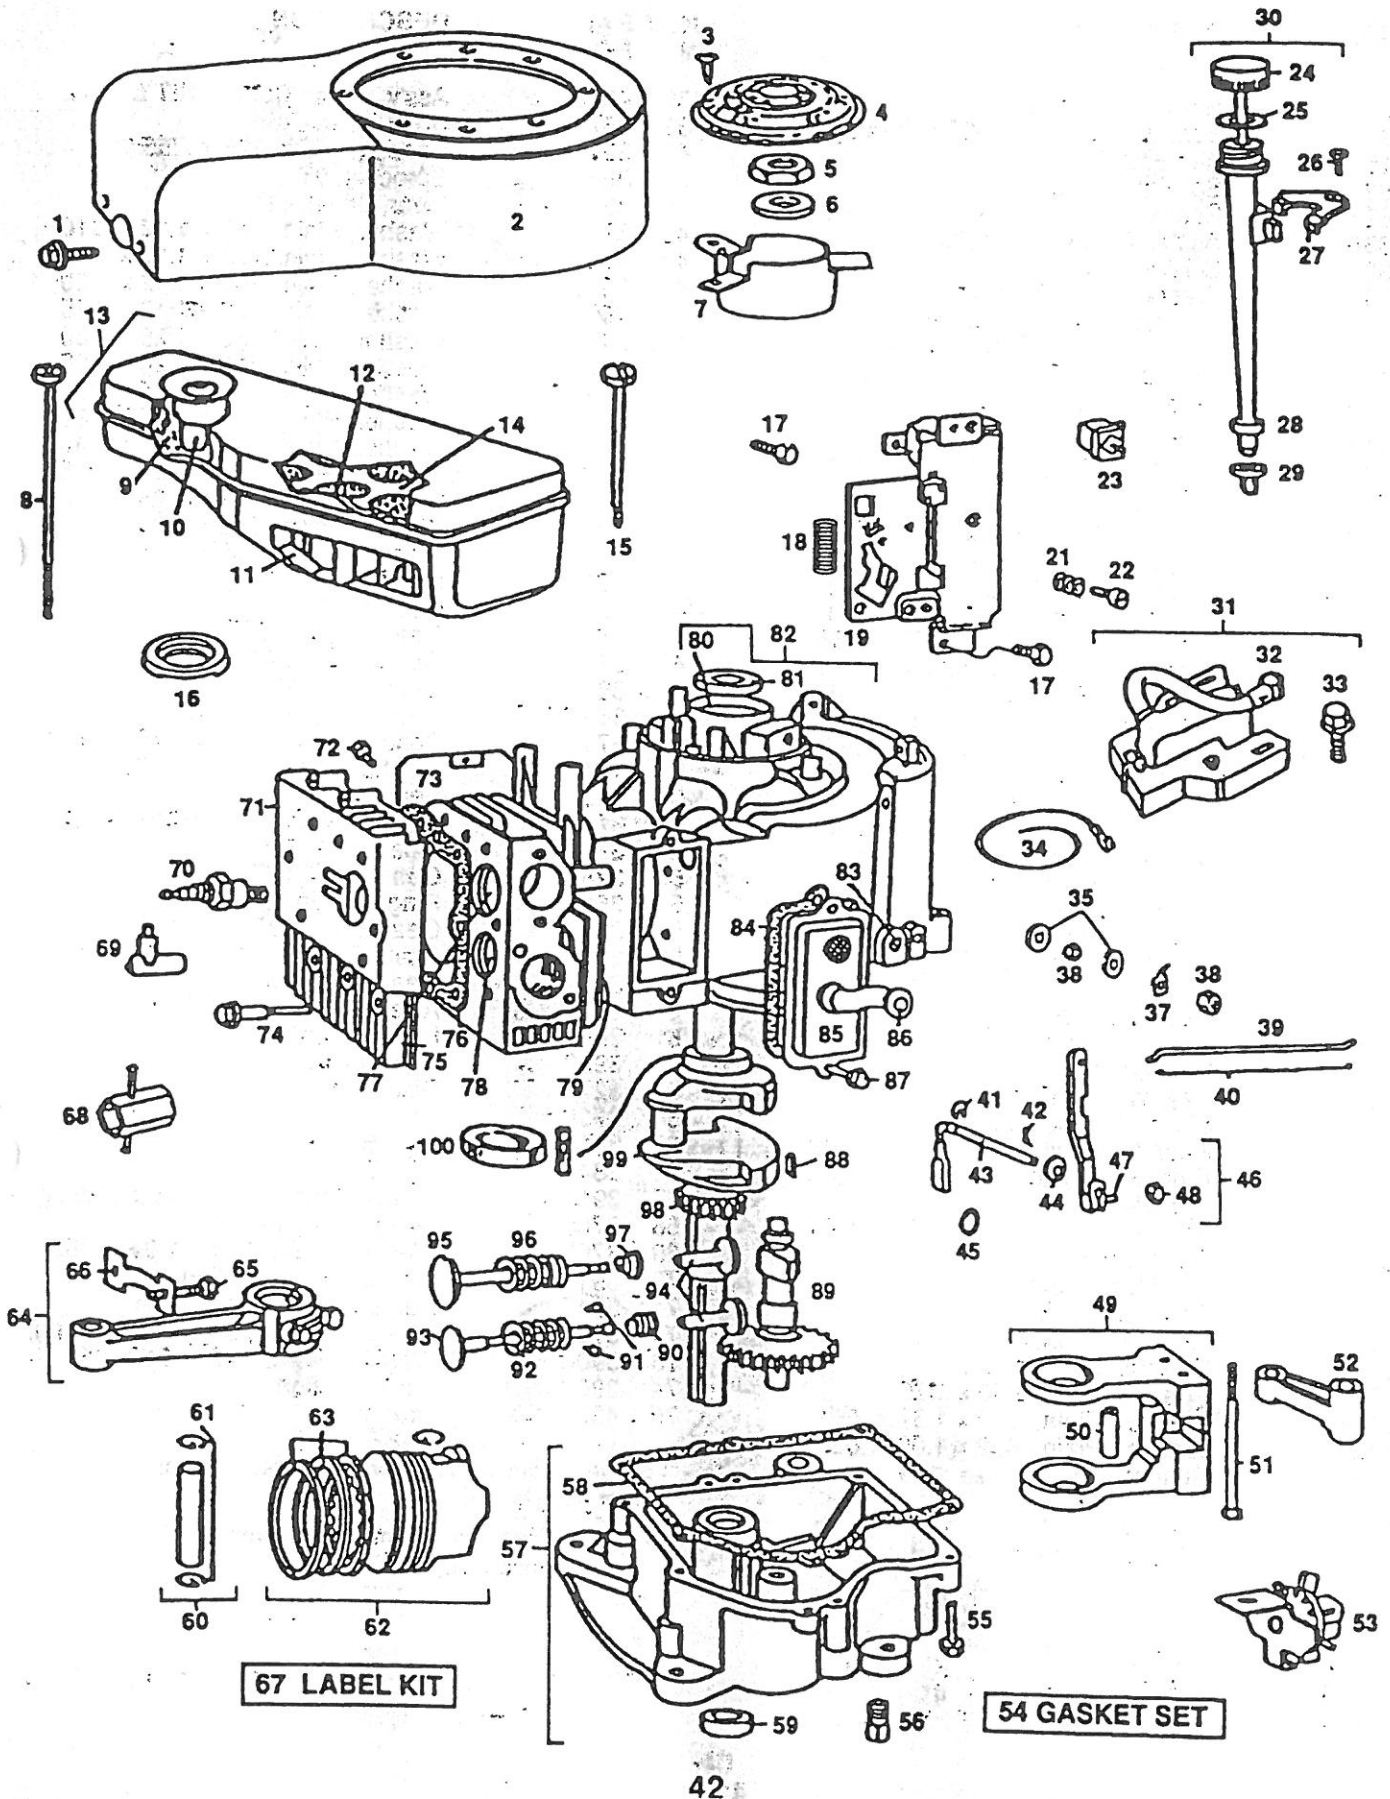

REPAIR PARTS

LAWN TRACTOR

ENGINE BRIGGS & STRATTON - MODEL NUMBER 252707, TYPE NUMBER 0718-01

67 LABEL KIT

54 GASKET SET

REPAIR PARTS

LAWN TRACTOR

ENGINE BRIGGS & STRATTON – MODEL NUMBER 252707, TYPE NUMBER 0718–

KEY NO.	PART NO.	DESCRIPTION	KEY NO.	PART NO.	DESCRIPTION
1	93158	Screw, Blower Housing Mounting Sem	58	271702	Gasket, Crankcase Cover 1/64" thick
2	398333	Housing, Blower		270915	Gasket, Crankcase Cover .005" thick
3	93805	Screw, Sem		270916	Gasket, Crankcase Cover .009" thick
4	222562	Screen, Flush Rotating	59	291675	Seal, Oil
5	92284	Nut, Hex	60	299691	Pin Assembly, Piston, Std.
6	224061	Washer, Spring		391286	Pin Assy., Piston .005" O.S.
7	222561	Cup, Screen Mounting	61	260924	Lock, Piston Pin
8	93323	Screw, Air Cleaner	62	391285	Piston Assy., Standard
9	270843	Element, Air Cleaner	63	391780	Ring Set, Piston, Std.
10	222380	Cup, Air Cleaner Support		391781	Ring Set, Piston .010" O.S.
11	280118	Support, Air Cleaner Element		391782	Ring Set, Piston .020" O.S.
12	222495	Spacer, Air Cleaner		391783	Ring Set, Piston .030" O.S.
13	391786	Cleaner Assembly, Air	64	490348	Rod Assy., Connecting
14	222382	Screen, Air Cleaner	65	92909	Screw, Connecting Rod
15	93622	Screw, Air Cleaner			NOTE: For Connecting Rod w/ .020" undersize Crankpin Bore Order No. 393712.
16	270853	Gasket, Air Cleaner	66	222299	Lock, Connecting Rod Screw
17	93572	Screw	67	491195	Decal Kit
18	260695	Spring, Governor	68	89838	Wrench, Spark Plug
19	491594	Plate, Governor Control	69	66538	Elbow, Spark Plug
21	26157	Spring, Throttle Adjustment	70	293918	Plug, Spark
22	90200	Screw, Machine Fill. Hd. 8-32 x 1/2"	71	222725	Cover, Cylinder Head
23	398525	Insulator Assembly	72	93163	Screw, Cylinder Shield Mounting Sem
24	391841	Cap and Dipstick, Oil Filler	73	222744	Shield, Cylinder
25	270920	Seal, Oil Filler Cap	74	93723	Screw, Cylinder Head (3" long)
26	93804	Screw, Clamp Mtg.	75	212914	Head, Cylinder
27	223394	Clamp, Oil Filler Tube	76	271866	Gasket, Cylinder Head
28	280134	Tube, Oil Filler	77	261463	Seat, Intake Valve (Std.)
29	68838	Seal, Filler Tube	78	210940	Seat, Exhaust Valve (Std.)
30	392067	Fill Group, Oil	79	231218	Guide, Exhaust or Intake Valve
31	398811	Armature, Magneto	80	399265	Bushing, Cylinder
32	221798	Terminal, Ignition Cable			NOTE: Requires Special Tools for Installation
33	93381	Screw, Armature Mounting Sem	81	391086	Seal, Oil
34	398808	Wire, Ground	82	396324	Cylinder Assembly
35	92791	Washer, Lock, Shakeproof	83	231597	Bushing, Governor Crank (1/4" I.)
37	93722	Terminal, Spade	84	27803	Gasket, Valve Cover
38	90576	Nut, Hex, 8-32 (2)	85	391406	Breather Assembly
39	262348	Link, Governor	86	280100	Tube, Breather
40	260584	Spring, Governor Link	87	93394	Screw, Sem
41	93307	Retainer, E-Ring	88	222698	Key, Flywheel (For Magnetron® Ignition)
42	93306	Cotter, Hair Pin	89	212897	Gear, Cam
43	231058	Crank, Governor (1/4" dia.)	90	292260	Rotocoil, Exhaust Valve
44	222450	Washer, Governor Crank (1/4" I.D.)	91	93630	Retainer, Exhaust Valve Rotocoil (2)
45	491323	Seal, Oil	92	26828	Spring, Exhaust Valve
46	490927	Lever Assy., Governor (For 1/4 dia. Crank)	93	261185	Valve, Exhaust
47	92613	Bolt, Governor Lever	94	262248	Tappet, Valve
48	231082	Nut, Hex, 10-24	95	261462	Valve, Intake
49	391273	Counterweight Assembly	96	65906	Spring, Intake Valve
50	298909	Pin, Counterweight (1)	97	221596	Retainer, Intake Valves
51	93875	Screw, Counterweight (1)	98	262135	Gear, Timing
52	212359	Link, Counterweight	99	491647	Crankshaft
53	490815	Oil Slinger, Governor Gear and Bracket Assembly	100	261242	Pin, Eccentric
54	393411	Gasket Set			
55	93585	Screw, Base Mounting Sem			
56	91084	Plug, Oil Drain			
57	391784	Base, Engine