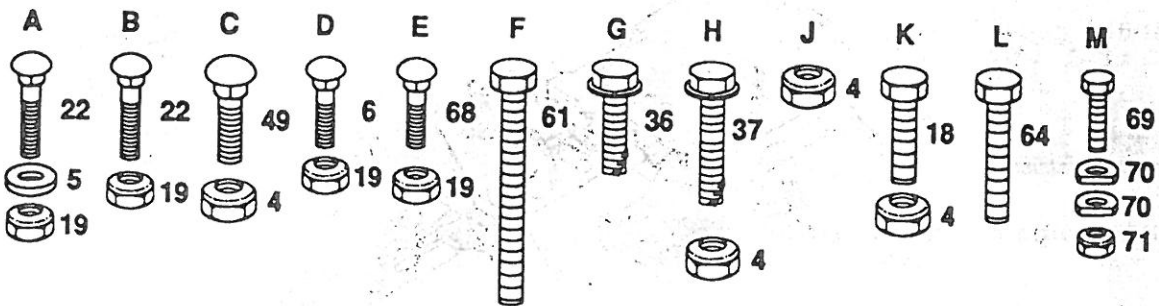

KEY PART NO.	NO.	DESCRIPTION
37	17490620	Screw, Hex Washer Head 3/8-1 1/4
38	122264X	Blade
39	19132012	Washer 13/32 x 1-1/4 x 12 Ga.
40	10030600	Washer, Lock 3/8
41	74610624	Bolt, Hex. 3/8 - 24 x 1-1/2 Gr. 5
42	108250X	Spring, Extension
43	108235X	Rod, Clutch, Mower
44	4921H	Spring, Retainer
45	6404J	Spacer 1/2 x 9/16
46	124066X	Rock Shaft Assembly
47	76020616	Pin, Cotter 3/16 x 1
48	108247X	Rod, Brake, Primary
49	72140606	Bolt, Carriage 3/8-16 x 3/4
50	108243X	Bracket, Pivot, R. H.
51	108241X	Bracket, Pivot, L. H.
52	105857X	Bracket, Suspension, Rear, R. H.
53	108673X	Bracket, Suspension, Rear, L. H.
54	106578X	Brake Assembly
55	106463X	Rod, Brake, Secondary, L. H.
56	108249X	Rod, Brake, Secondary, R. H.
57	106456X	Bracket, Brake, Pivot
58	100672K	Spacer, Brake
59	100673L	Bracket, Support
60	19131614	Washer 13/32 x 1 x 14 Ga.
61	74760688	Bolt 3/8-16 x 5-1/2
62	7631J	Runner, L. H.
63	19111016	Washer 11/32 x 5/8 x 16 Ga.
64	72140610	Bolt 3/8-16 x 1-1/4
65	121349X	Decal, Warning
66	122314X	Spacer
67	76020308	Pin, Cotter 3/32 x 1/2
68	72110506	Bolt, Carriage 5/16 - 18 x 3/4
69	74760412	Bolt, Hex. 1/4 - 20 x 3/4
70	109893X	Washer, Special
71	73680400	Nut, Crownlock 1/4-20
72	110445X	Support, Mandrel, L. H.
73	19131316	Washer 13/32 x 13/16 x 16 Ga.
---	123928X	Mower Assembly, Complete

NOTE: All component dimensions given in U.S. inch
1 inch = 25,4 mm