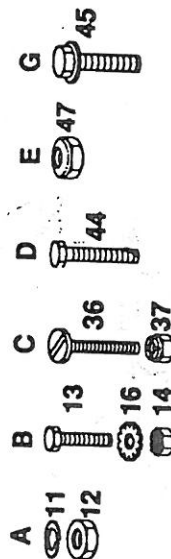

NOTE: All component dimensions given in U.S. inches.
1 inch = 25.4 mm