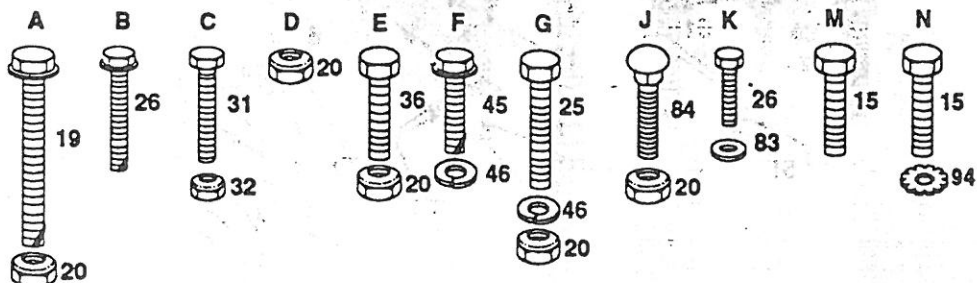

NOTE: All component dimensions given in U.S. inches.
1 inch = 25.4 mm