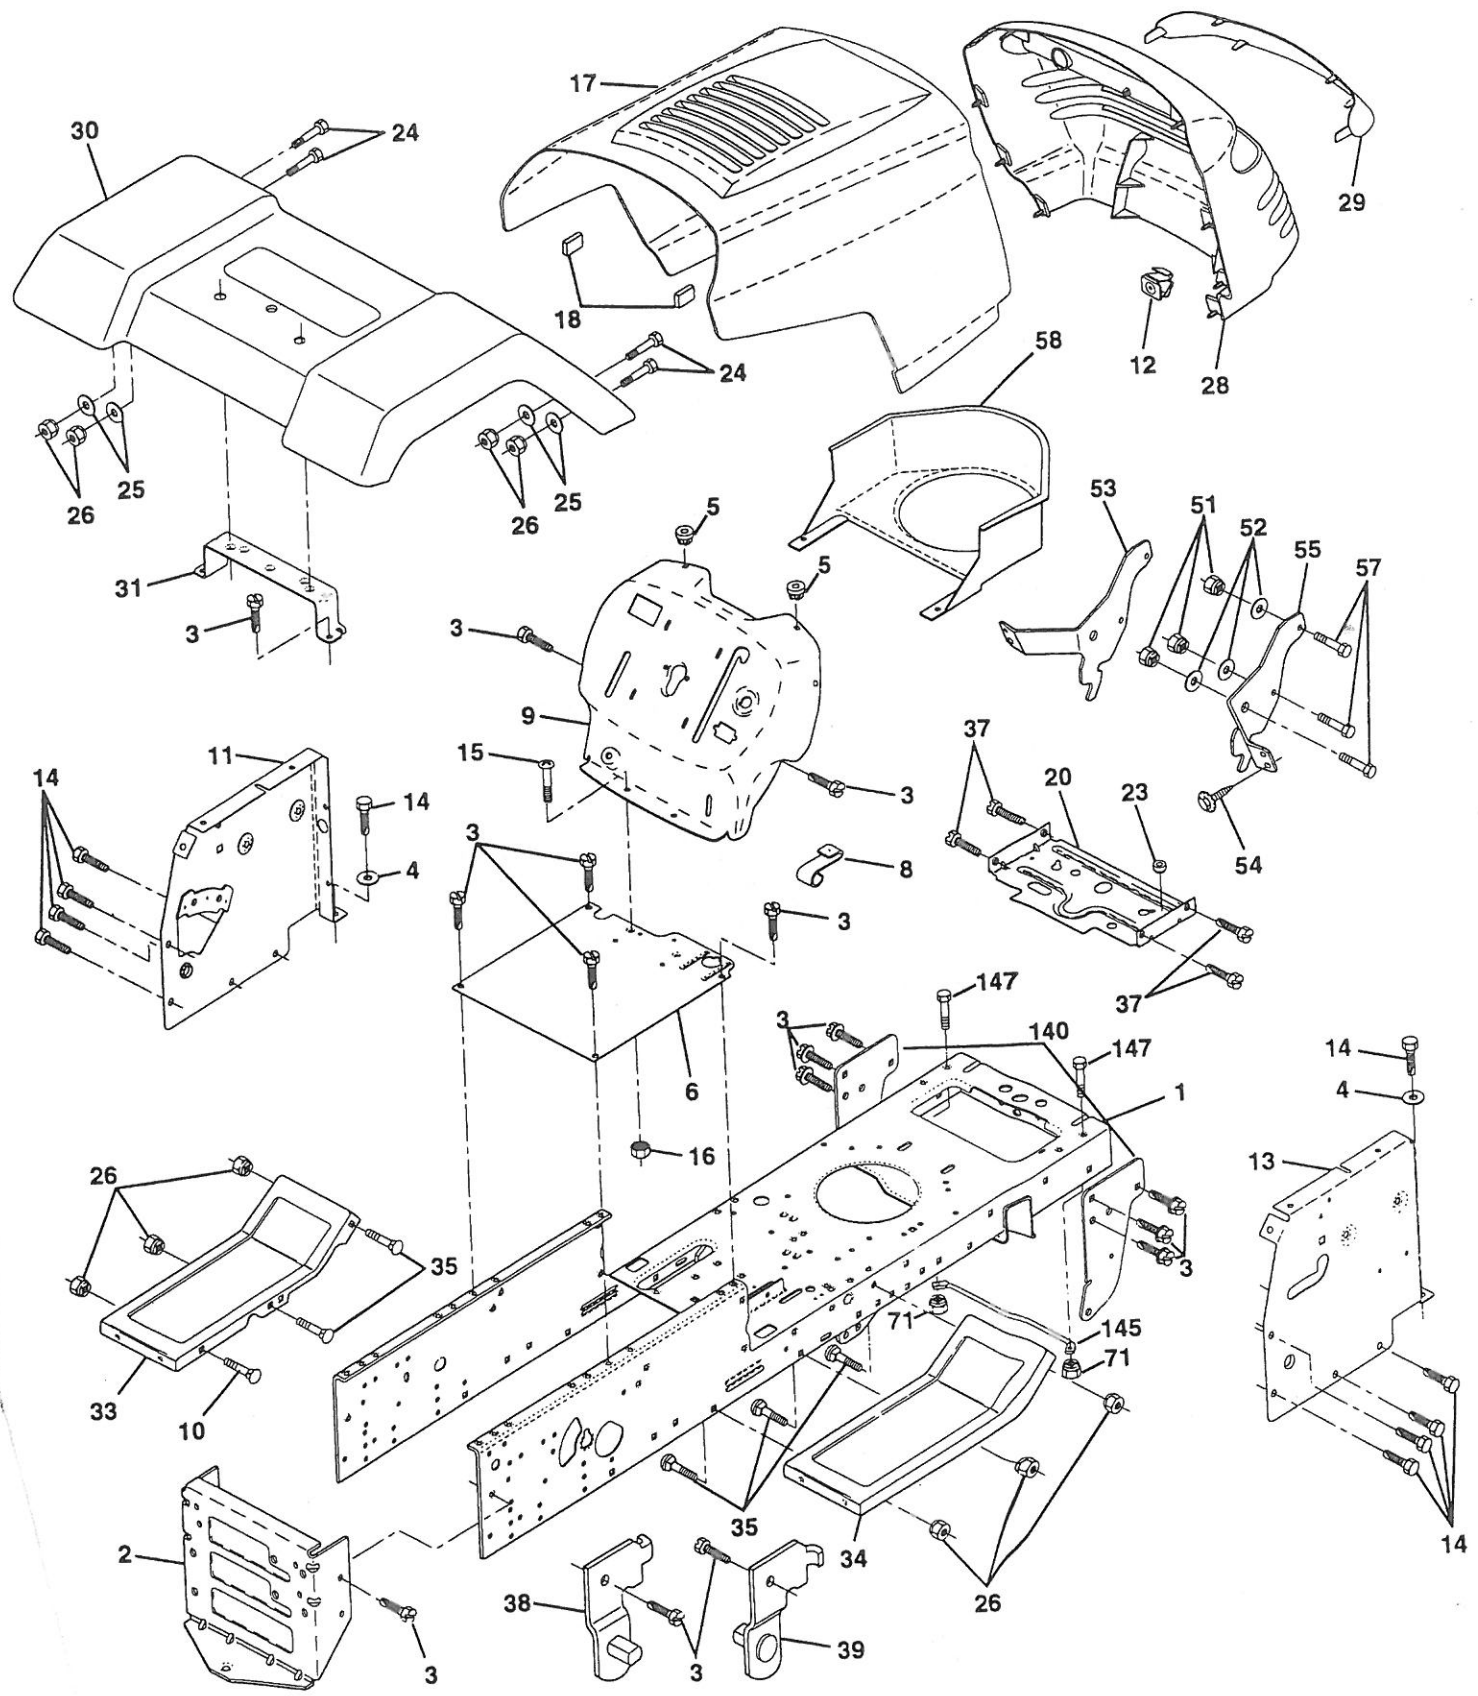

TRACTOR - - MODEL NUMBER RE145H42B

ELECTRICAL

KEY NO.	PART NO.	DESCRIPTION
1	144925	Battery 12 Volt 25 AMP
2	74760412	Bolt Hex Hd 1/4-20unc X 3/4
3	19091016	Washer 9/32 x 5/8 x 16 Ga.
4	10040400	Washer Lock Hvy Helical 1/4
6	73220400	Nut Fin Hex 1/4-20 Unc
7	109238X	Tube Plastic 12"
8	156417	Case Battery
9	109596X	Clamp Hose Olive
15	147688	Fastner Snap-In
16	153664	Switch Interlock Push-In
19	10090400	Washer Lock 1/4
20	73350400	Nut Jam Hex 1/4-20 Unc
21	136850	Harness Asm Light W/4152j
22	4152J	Bulb Light #1156
24	4799J	Cable Battery 6 Ga 11" red
25	146147	Cable Battery 6 Ga 44" red
26	108824X	Fuse 30 AMP Auto Green
28	4207J	Cable Ground 6 Ga 12" black
29	121305X	Switch Plunger Nc Gray
30	140301	Switch Ign 4 pos w/lights
31	124211X	Nut Ignition
32	141226	Cover Sw Ignition
33	122147X	Key Ign Modledeed Generic
40	156442	Harness Ignition LT PL Mech
41	71110408	Bolt Blk Fin Hex 1/4 - 20 x 1/2
42	131563	Cover Terminal Red
43	145673	Solenoid
44	73640400	Nut Keps Hex 1/4-20 Unc
48	140844	Adapter Ammeter
52	141940	Protection Wire Loop
70	140422	Harness, Eng.

NOTE: All component dimensions give in U.S. inches
1 inch = 25.4 mm.

REPAIR PARTS

TRACTOR -- MODEL NUMBER R145H42B

CHASSIS AND ENCLOSURES

REPAIR PARTS

TRACTOR - - MODEL NUMBER RE145H42B

CHASSIS AND ENCLOSURES

NOTE: All component dimensions give in U.S. inches.
1 inch = 25.4 mm.

REPAIR PARTS

TRACTOR - - MODEL NUMBER RE145H42B

SEAT

KEY NO.	PART NO.	DESCRIPTION
1	127427	Seat
2	140551	Bracket, Pivot, Seat
3	74760616	Bolt
4	19131610	Washer 13/32 x 1 x 10 Ga.
5	145006	Clip, Push-in
6	73800600	Nut
7	124181X	Spring, Seat
8	17490616	Screw, Thdrol 3/8-16 x 1
9	19131614	Washer 13/32 x 1 x 14 Ga.
10	155925	Pan, Seat
11	121246X	Bracket, Mounting, Switch, Seat
12	121248X	Bushing, Nylon