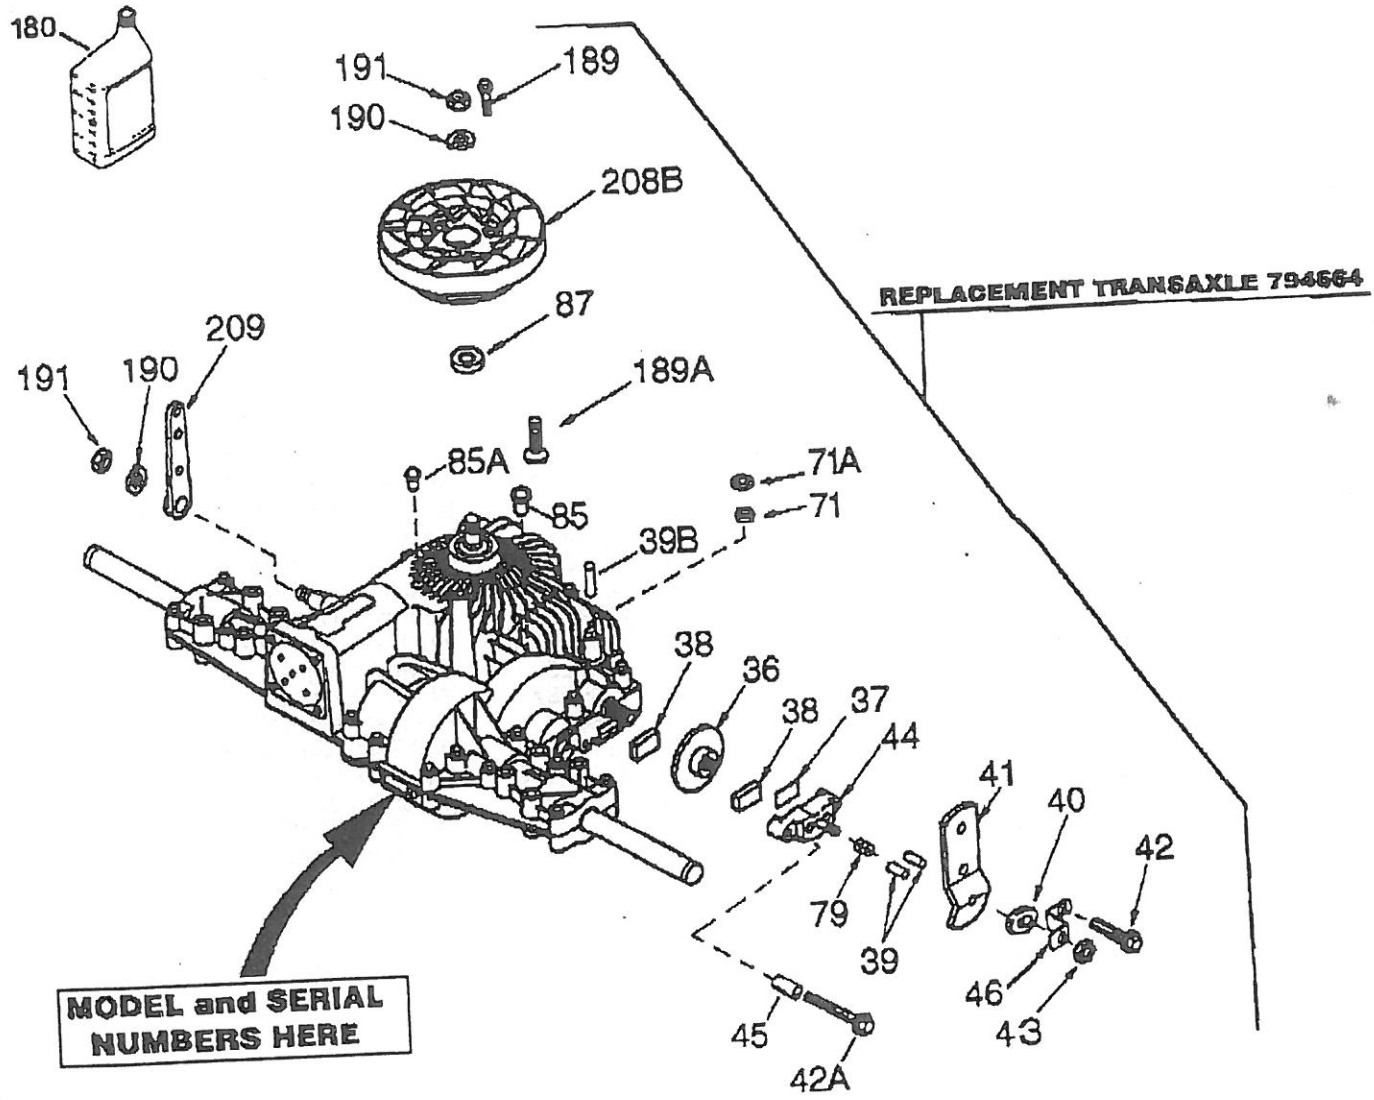

NOTE: All component dimensions given in U.S. inches.
1 inch = 25.4 mm.

REPAIR PARTS

TRACTOR - - MODEL NUMBER RE145H42B

MOWER LIFT

REPAIR PARTS

TRACTOR - - MODEL NUMBER RE145H42B

MOWER LIFT

KEY NO.	PART NO.	DESCRIPTION
1	159460	Wire Asm. Inner/Sprg w/Plunger
2	159471	Shaft, Asm., Lift R/H
3	105767X	Pin, Groove
4	12000002	Ring, E #5133-62
5	19211621	Washer 21/32 x 1 x 21 Ga.
6	120183X	Bearing, Nylon
7	109413X	Grip Handle Bicycle Matte Blk
8	124526X	Button, Plunger
11	139865	Link, Lift, Lh
12	139866	Link, Lift, Rh
13	4939M	Spring, Retainer
15	127218	Link, Front
16	73350800	Nut, Jam, Hex 1/2-13 Unc
17	130171	Trunnion
18	73800800	Nut, Lock w/washer 1/2-13 Unc
19	139868	Arm, Suspension, Rear
20	3146R	Spring, Retainer
31	140302	Bearing, Pvt Lft
32	73540600	Nut Crownlock 3/8-24

NOTE: All component dimensions given in U.S. inches
1 inch = 25.4 mm

REPAIR PARTS

TRACTOR -- MODEL NUMBER RE145H42B

TRANSAXLE - PEERLESS MODEL NUMBER 205-027B

REPAIR PARTS

TRACTOR - - MODEL NUMBER RE145H42B