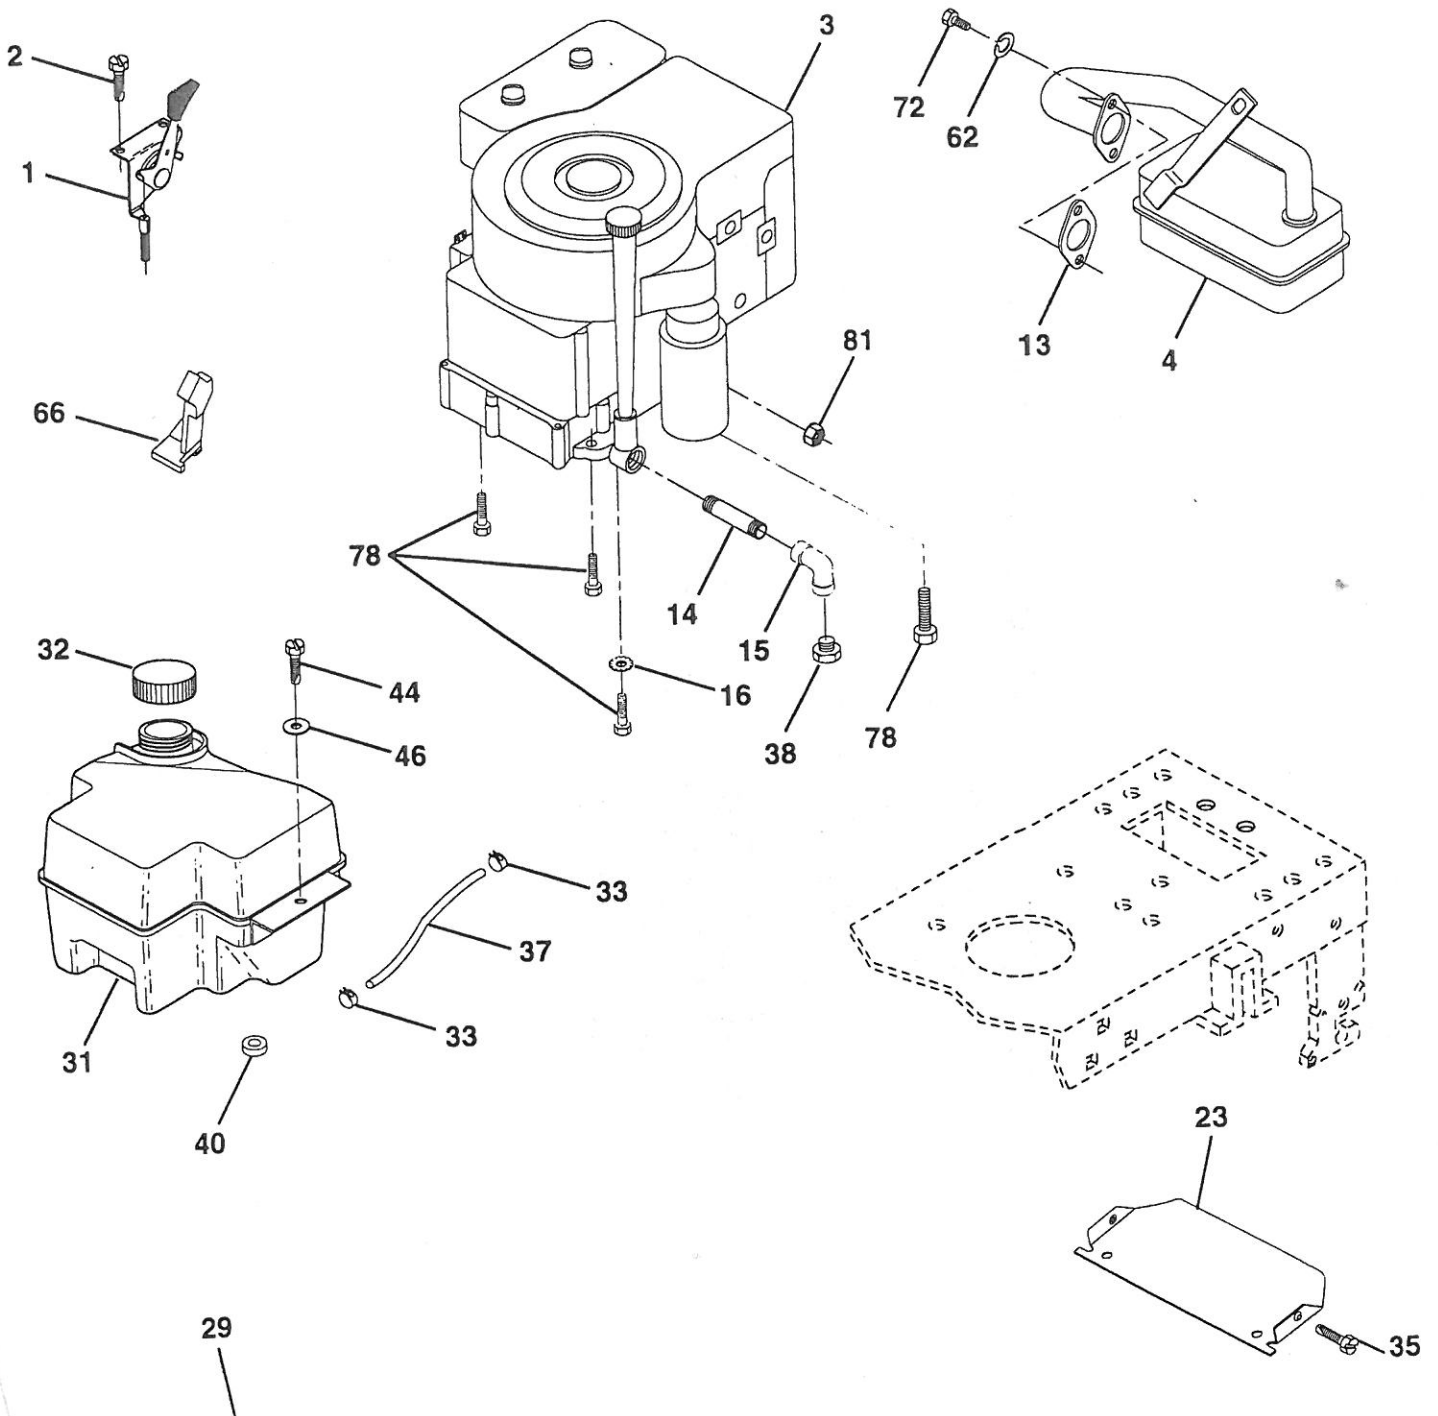

REPAIR PARTS

TRACTOR -- MODEL NUMBER RE145H42B

ENGINE

OPTIONAL EQUIPMENT
Spark Arrester

REPAIR PARTS

TRACTOR - - MODEL NUMBER RE145H42B

ENGINE

KEY NO.	PART NO.	DESCRIPTION
1	141359	Control Th/ch
2	17720410	Screw Hex Thd Cut 1/4-20x5/8 T
3	-----	Engine Briggs Model No. 287707
4	137352	Muffler Exhaust B&S
13	272293	Gasket Eng 1 313 Id Tin Plated
14	13280324	Nipple Pipe 3/8 Npt X 3"
15	13200300	Elbow Std 90 Degree 3/8-18 Npt
16	11050600	Washer Lock Ext Tooth 3/8
23	156123	Shield Browning
29	137180	Kit Spark Arrestor (Flat Scrn)
31	140280	Tank Fuel Front 2 00
32	140527	Cap Asm Fuel
33	123487X	Clamp Hose Blk
35	17490512	Screw Thdrol 5/16-18 x 3/4
37	137040	Line Fuel
38	-----	Plug Oil Drain (Order From Engine Manufacturer)
40	124028X	Bushing Snap Nyl Blk Fuel Line
44	17490412	Screw Hexwsh Thdrol 1/4-20x3/4
46	19091416	Washer 9/32 X 7/8 X 16 Ga
62	10040500	Washer 5/16
66	127951	Stop Throttle
72	71070512	Screw 5/16-18 x 3/4
78	17490620	Screw Thdrol 3/8-16x1-1/4 TYTT
81	128861	Nut Flange 1/4-20 Starter Nut

NOTE: All component dimensions given in U.S. inches.
1 inch = 25.4 mm.