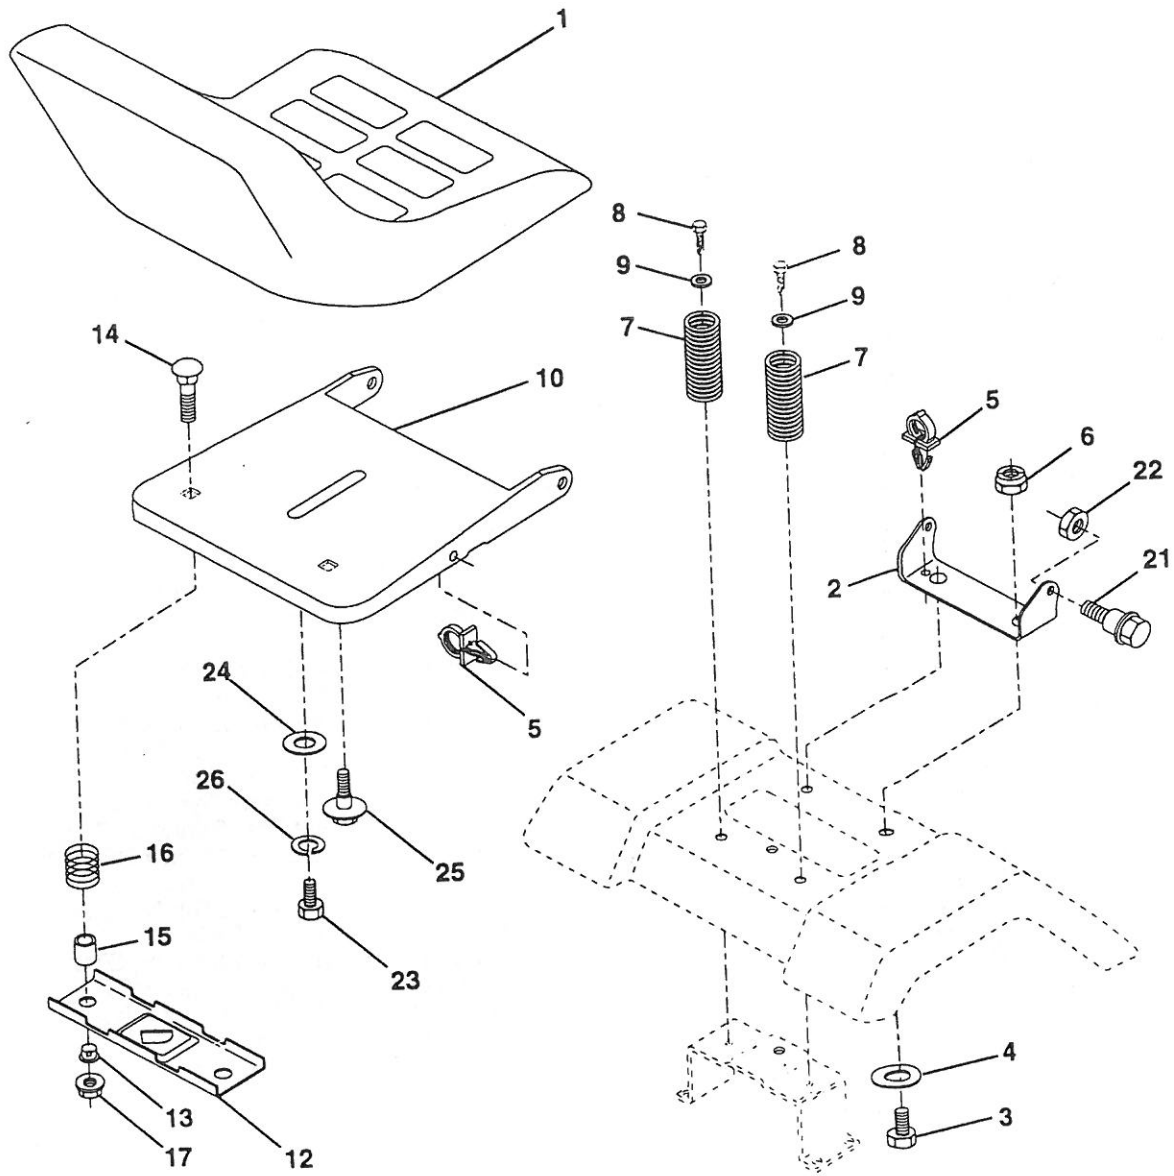

NOTE: All component dimensions give in U.S. inches.
1 inch = 25.4 mm.

REPAIR PARTS

TRACTOR - - MODEL NUMBER RE145H42B

SEAT

KEY NO.	PART NO.	DESCRIPTION
1	127427	Seat
2	140551	Bracket, Pivot, Seat
3	74760616	Bolt
4	19131610	Washer 13/32 x 1 x 10 Ga.
5	145006	Clip, Push-in
6	73800600	Nut
7	124181X	Spring, Seat
8	17490616	Screw, Thdrol 3/8-16 x 1
9	19131614	Washer 13/32 x 1 x 14 Ga.
10	155925	Pan, Seat
11	121246X	Bracket, Mounting, Switch, Seat
12	121248X	Bushing, Nylon

KEY NO.	PART NO.	DESCRIPTION
14	72050411	Nut, Crownlock 1/4-20 x 1-3/8
15	134300	Spacer, Split
16	121250X	Spring
17	123976X	Nut, Lock, Flange 1/4 Gr. 5
21	153236	Bolt, Shoulder 5/16-18 UNC
22	73800500	Nut
23	74780814	Bolt Fin Hex 1/2 - 13 x 7/8 Gr. 5
24	19171912	Washer 17/32 x 1-3/16 x 12 Ga.
25	127018X	Bolt Shoulder 5/16-18 x .62
26	10040800	Washer Lock Hvy Hclc Spr 1/2