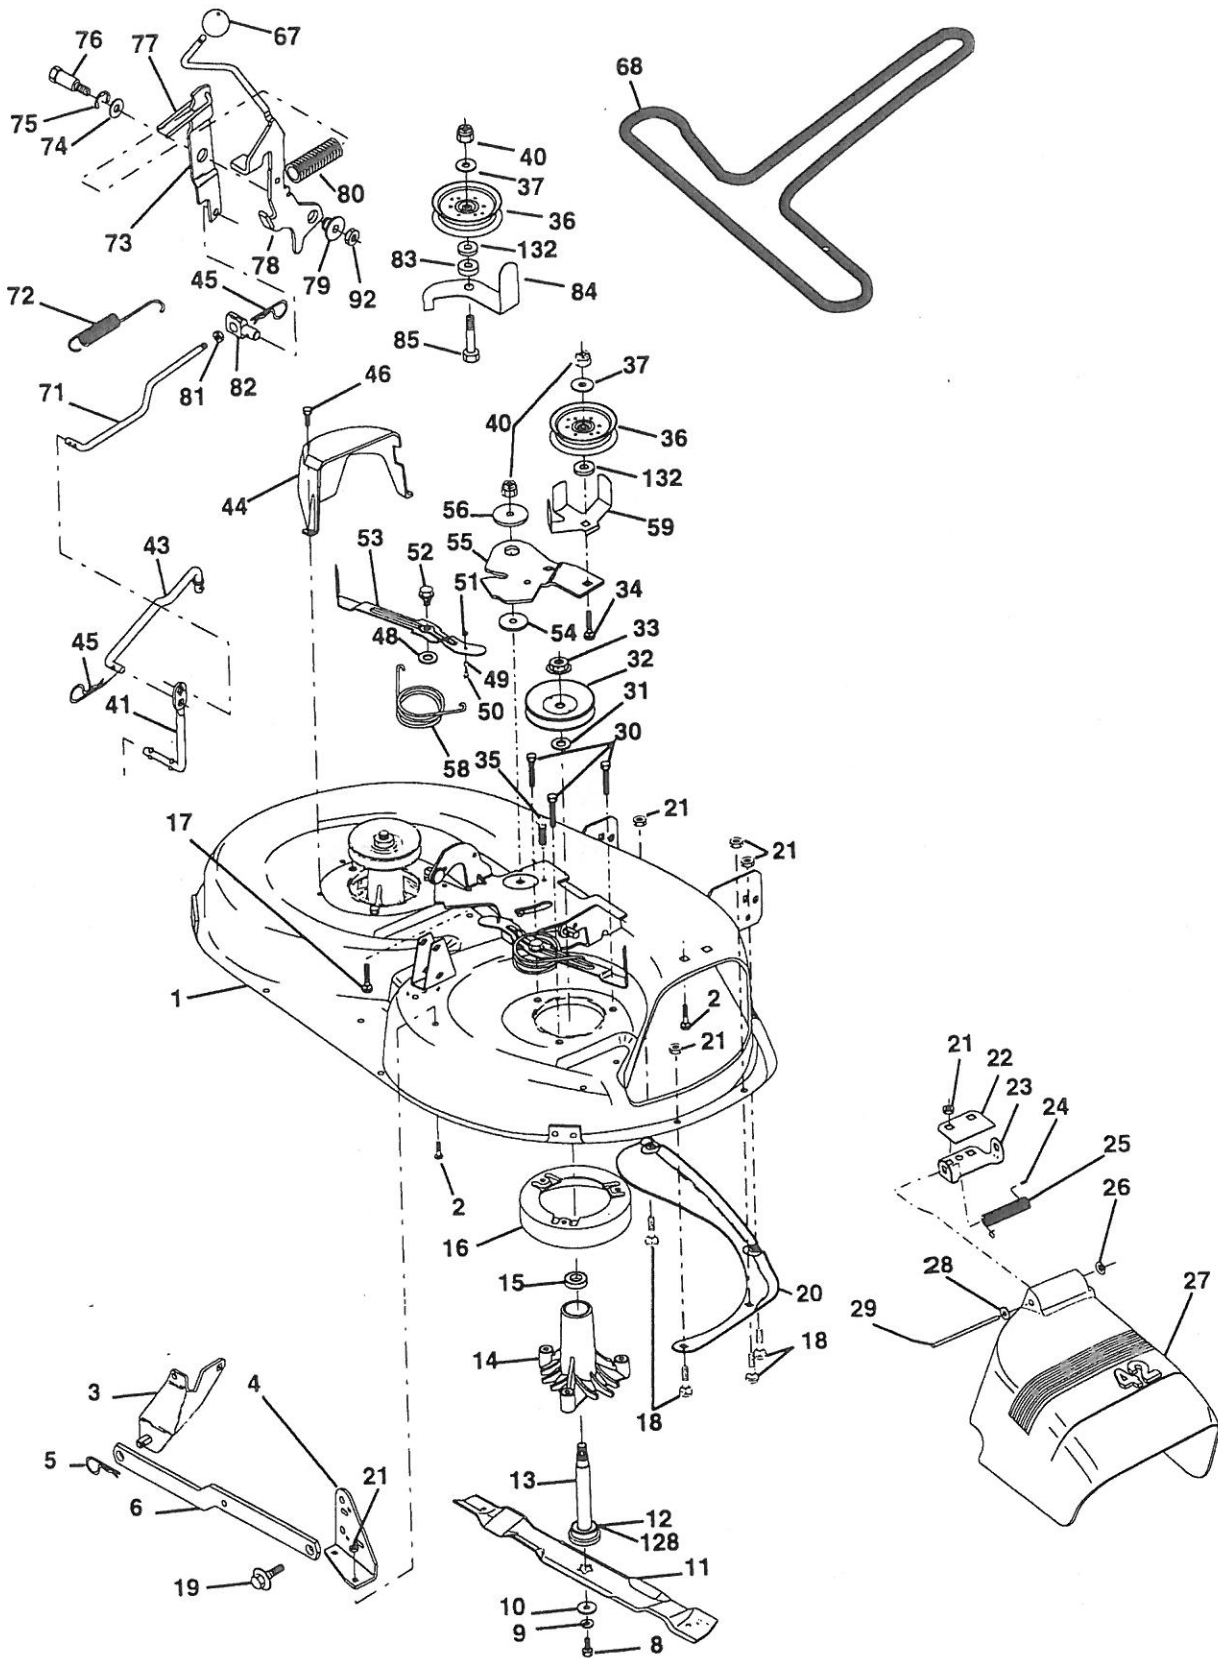

REPAIR PARTS

TRACTOR -- MODEL NUMBER RE145H42B

LOWER DECK

REPAIR PARTS

TRACTOR - - MODEL NUMBER RE145H42B

MOWER DECK

KEY NO.	PART NO.	DESCRIPTION	KEY NO.	PART NO.	DESCRIPTION
1	144393	Housing Asm MWR 42" HL MCH T-Path	44	140088	Guard Mandrel LH Black
2	72140506	Bolt Rdhd Sqnk 5/16-18unc X3/4	45	4497H	Spring Retainer 1" Zinc/cad
3	138017	Bracket Asm Fr Sway Bar 38/42	46	137729	Screw Hex Thd Cut 1/4-24 UNC
4	138440	Bracket Asm Deck 42"sway Bar	48	133944	Washer Hardened Smaller
5	4939M	Retainer Spring	49	155066	Roller Asm Cam Follower 42"dec
6	130832	Arm Suspension Rear	50	131340	Bolt Shldr 10-24 Zinc Gr 5 42"
8	850857	Bolt 3/8-24x1 25 Gr8 Patched	51	69180	Nut Lock #10-24 Unc
9	10030600	Washer Lock Hvy 3/8 Unplated	52	139888	Bolt Shoulder 5/16-18 Unc Blkz
10	140296	Washer Hard Blade Mower Vented	53	131845X900	Arm Asm Pad Brake
11	138498	Blade Mower 42" High Lift	54	133943	Washer Hardened
12	129895	Bearing Ball #6204 (Mandrel)	55	155046	Arm Idler 42" mower
13	137645	Shaft Asm W/lower Bearing	56	122052X	Spacer Retainer Pm Mower
14	128774	Housing Mandrel Vented(machd)	58	140086	Spring Torsion Brakes 42"
15	110485X	Bearing Ball Mandrel	59	141043	Guard TUV Idler
16	140329	Stripper Mower Round	67	106932X	Knob Rd 3/8-16 Pastic Thds Blk
7	72110610	Bolt Rdhd Sqnk 3/8-16 X 1.25	68	144959	V-Belt Mower
18	72140505	Bolt Carr 5/16-18 X 5/8	71	142427	Rod Clutch Primary 38/42
19	132827	Bolt Shoulder	72	131870	Spring Return
20	136888	Baffle Vortex 42	73	127847	Arm Clutch Secondary
21	73680500	Nut Crown Lock 5/16-18	74	121748X	Washer 25/32 X 1-5/8 X 16 Ga
22	134753	Stiffener Bracket 42"deck	75	1200029	Ring Klip #t5304-75
23	131267	Bracket Deflector Mower 42"	76	128903	Bolt Shoulder 3/8-16 Unc 1 44
24	105304X	Cap Sleeve 80x 112 Blk Mower	77	127845	Keeper Spring 4 000
25	123713X	Spring Torsion Deflector 2 52	78	154809	Arm Clutch Primary
26	110452X	Nut Push Phos & Oil	79	127498	Bushing 7/47 Od X 794 Lg Brass
27	130968	Shield Deflector Mower 42" Blk	80	153701	Spring Clutch Mower
28	19111016	Washer 11/32 X 5/8 X 16 Ga	81	73350600	Nut Hex Jam 3/8-16
29	131491	Rod Hinge 42"6 75 Wlg	82	142028	Trunnion Adj.
30	138776	Screw Thdrol Hex Hd Zinc	83	120958X	Washer Sintered
31	129963	Washer Spacer Mower Vented	84	158824	Bracket Asm. Idler
32	153535	Pulley Mandrel 42/44/50"	85	72140618	Bolt Rdhd Sq 3/8-16 UNC x2-1/4
33	137266	Nut 9/16top Lock Fing	92	73800600	Nut Lock Hex w/Ins 3/8-16 UNC
34	72110614	Bolt Rdhd 3/8-16uncx1-3/4 Gr5	128	153390	Washer Felt
35	133835	Fastner Christmas Tree	132	19132203	Washer 13/32 x 1-3/8 x 3 Ga.
36	131494	Pulley Idler Flat 3 060	--	130794	Mandrel Assembly (Includes Key
37	19131316	Washer 13/32 x 13/16 x 16 Ga.	--	159469	Numbers 8-10, 12-15, 31 and 33)
40	73680600	Nut Crownlock 3/8-16 Unc			Deck, Std (Complete)
41	133551	Rod Pivot W/nibs			
42	140083	Rod Clutch Secondary W/nibs			

NOTE: All component dimensions given in U.S. inches
1 inch = 25.4 mm