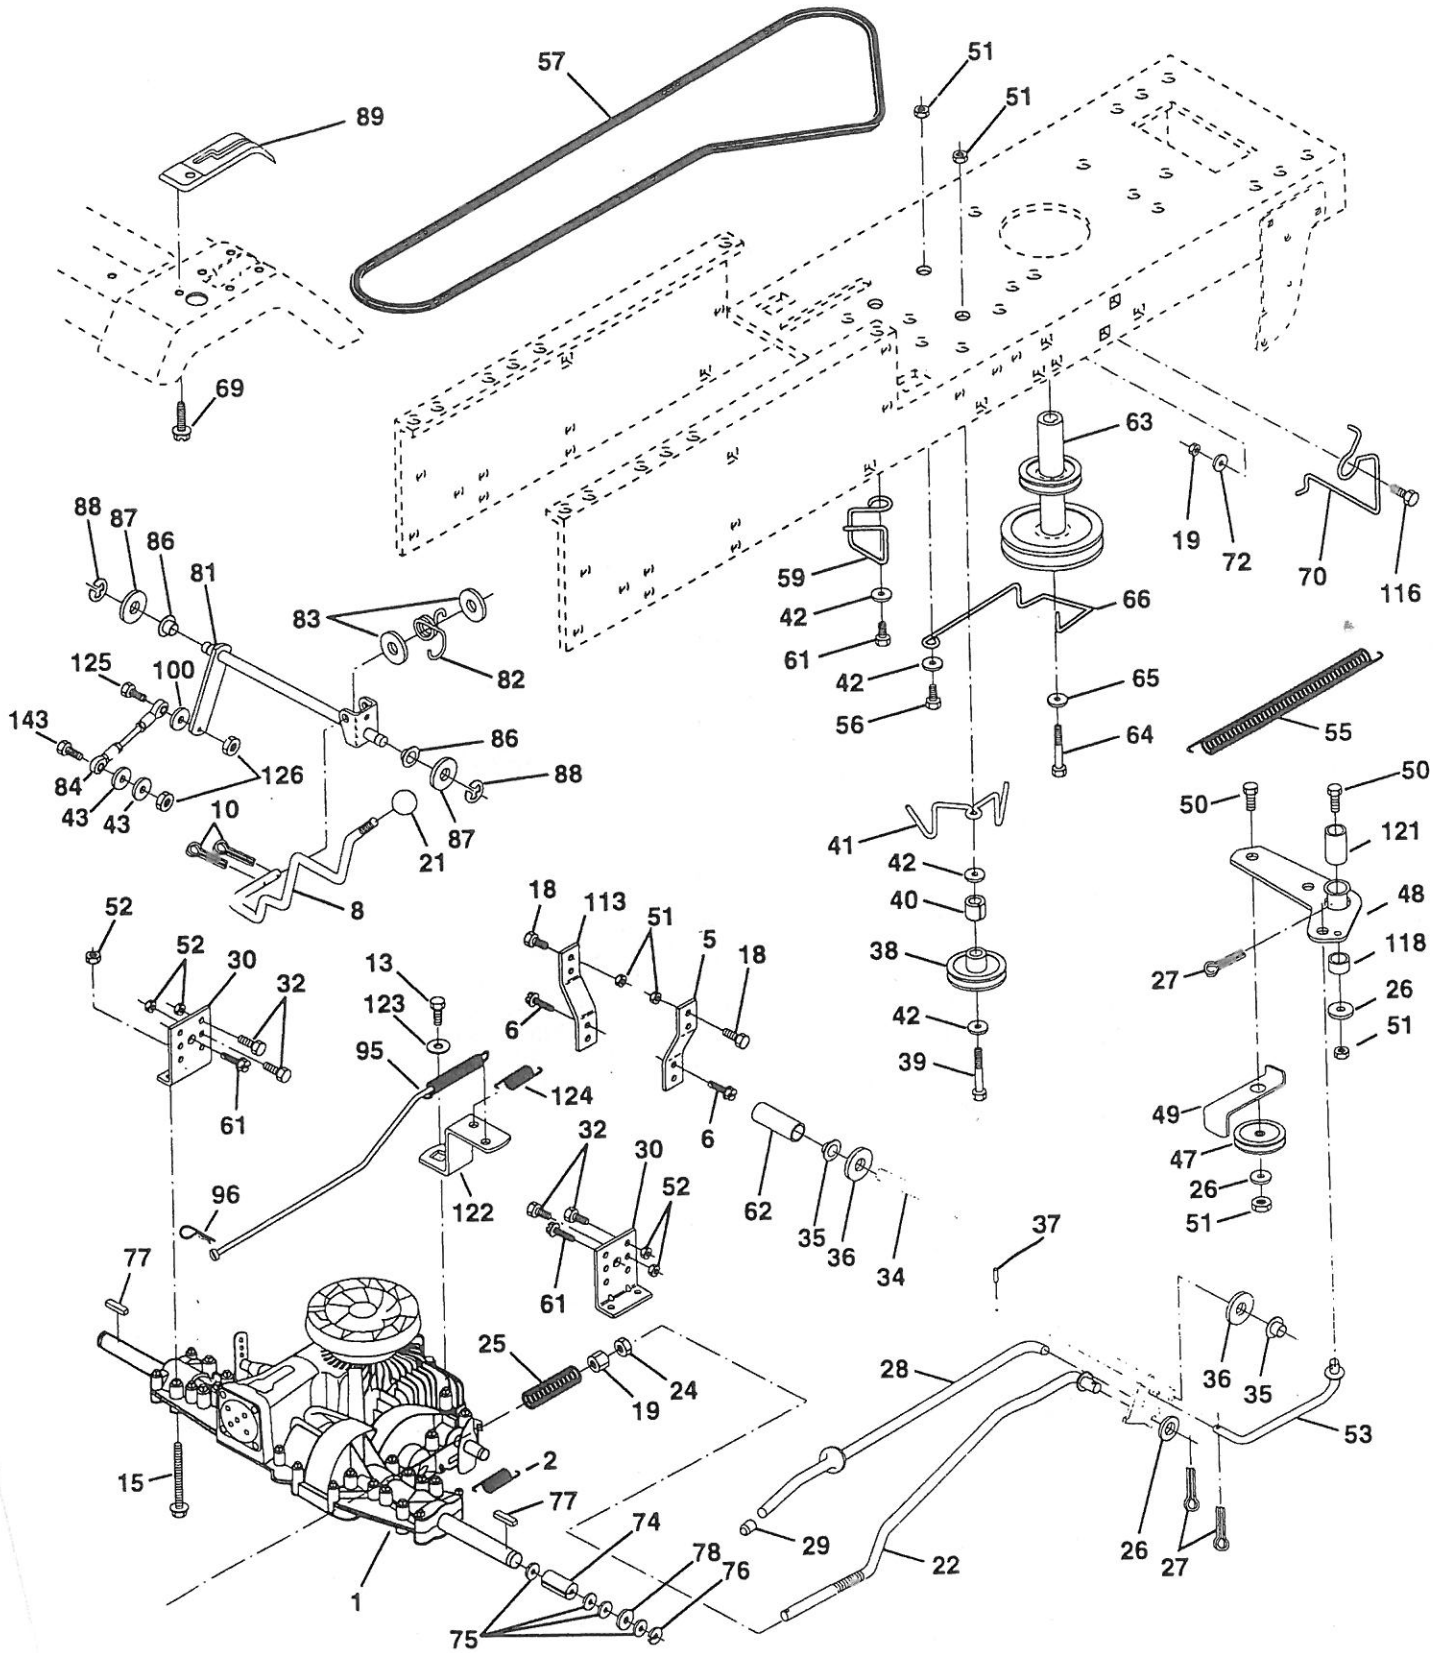

REPAIR PARTS

TRACTOR - - MODEL NUMBER RE145H42B

DRIVE

REPAIR PARTS

TRACTOR - - MODEL NUMBER RE145H42B

DRIVE

KEY NO.	PART NO.	DESCRIPTION	KEY NO.	PART NO.	DESCRIPTION
1	- - - - -	Transaxle (See Breakdown) Peerless Model 205-027B	56	74760620	Bolt Hex 3/8-16 x 1-1/4
2	146682	Spring, Return Brake	57	156971	V-Belt, Ground Drive
5	121520X	Strap Torque	59	140312	Keeper, Center Span
6	17490512	Screw Thdrol 5/16-18 x 3/4	61	17490612	Screw Thdrol. 3/8-16 x 3/4 Ty. TT
8	141003	Rod Shift Hydro LT	62	8883R	Cover, Pedal
10	76020416	Pin Cotter 1/8 x 1 CAD	63	140186	Pulley, Engine
13	74550412	Bolt 1/4-28 Unf Gr. 8 W/Patch	64	71170764	Bolt Hex 7/16-20 X 4 Gr. 5
15	74490544	Bolt Hex Flghd 5/16-18 Gr. 5	65	10040700	Washer
18	74780616	Bolt Fin Hex 3/8-16 Unc x 1 Gr. 5	66	154778	Keeper Belt Engine
19	73800600	Nut Lock Hex W/Wsh 3/8-16 Unc	69	142432	Screw, Hex Washer Hi-Lo 1/4-1/2
21	106933X	Knob, Round 1/2-13	70	134683	Keeper Belt Engine
22	130804	Rod, Brake	72	19132012	Washer 13/32 x 1-1/4 x 12 Gauge
24	73350600	Nut, Hex Jam 3/8-16 Unc	74	156972	Spacer, Axle PVST
25	106888X	Spring, Brake Rod	75	121749X	Washer 25/32 x 1-1/4 x 16 Gauge
26	19131316	Washer	76	12000001	E-Ring
27	76020412	Pin Cotter 1/8 x 3/4 CAD.	77	123583X	Key, Square
28	145204	Rod, Parking Brake	78	121748X	Washer 25/32 x 1-5/8 x 16 Gauge
29	71673	Cap, Parking Brake	81	158461	Shaft Asm. Cross Hydro 18" Tires
30	130807	Bracket, Transaxle	82	123782X	Spring Torsion T/A
32	74760512	Bolt Hex Hd 5/16-18 Unc x 3/4	83	19171216	Washer 17/32 x 3/4 x 16 Ga.
34	155071	Shaft, Foot Pedal	84	158286	Rod, Tie PVST 18"
35	120183X	Bearing, Nylon	86	71208	Bushing Rod Strig. 629/632 ID
36	19211616	Washer	87	19212016	Washer 21/32 x 1-1/4 x 16 Ga.
37	1572H	Pin, Roll	88	12000008	Ring Klip #5304-62
38	123674X	Pulley, Idler, Flat	89	151147	Console, Shift
39	74760644	Bolt	95	156970	Rod Asm Bypass PVST
40	4470J	Spacer, Split	96	4497H	Retainer Spring 1" Zinc/Cad
41	154777	Keeper, Belt, Idler	100	19111216	Washer 11/32 x 3/4 x 16 Ga.
42	19131312	Washer 13/32 x 13/16 x 12 Gauge	113	127285X	Strap Torque LH LT
47	127783	Pulley, Idler, V-Groove	116	72110610	Bolt Rdhd Sq. Neck 3/8-16 x 1.25
48	154604	Bellcrank Assembly	118	154774	Spacer Bellcrank
49	123205X	Retainer, Belt	121	154419	Nyliner Clutching STL
50	74760624	Bolt	122	156963	Plate Bypass PVST
51	73680600	Nut Crownlock 3/8-16 UNC	123	19081016	Washer 8/32 x 5/8 x 16 Ga.
52	73680500	Nut, Crownlock 5/16-18 Unc	124	156967	Spring Return PVST
53	105710X	Link, Clutch	125	74780516	Bolt Fin Hex 5/16-18 Unc x 1
55	105709X	Spring, Return, Clutch	126	1685H	Nut Lock 5/16-18 Unc

NOTE: All component dimensions give in U.S. inches.
1 inch = 25.4 mm.