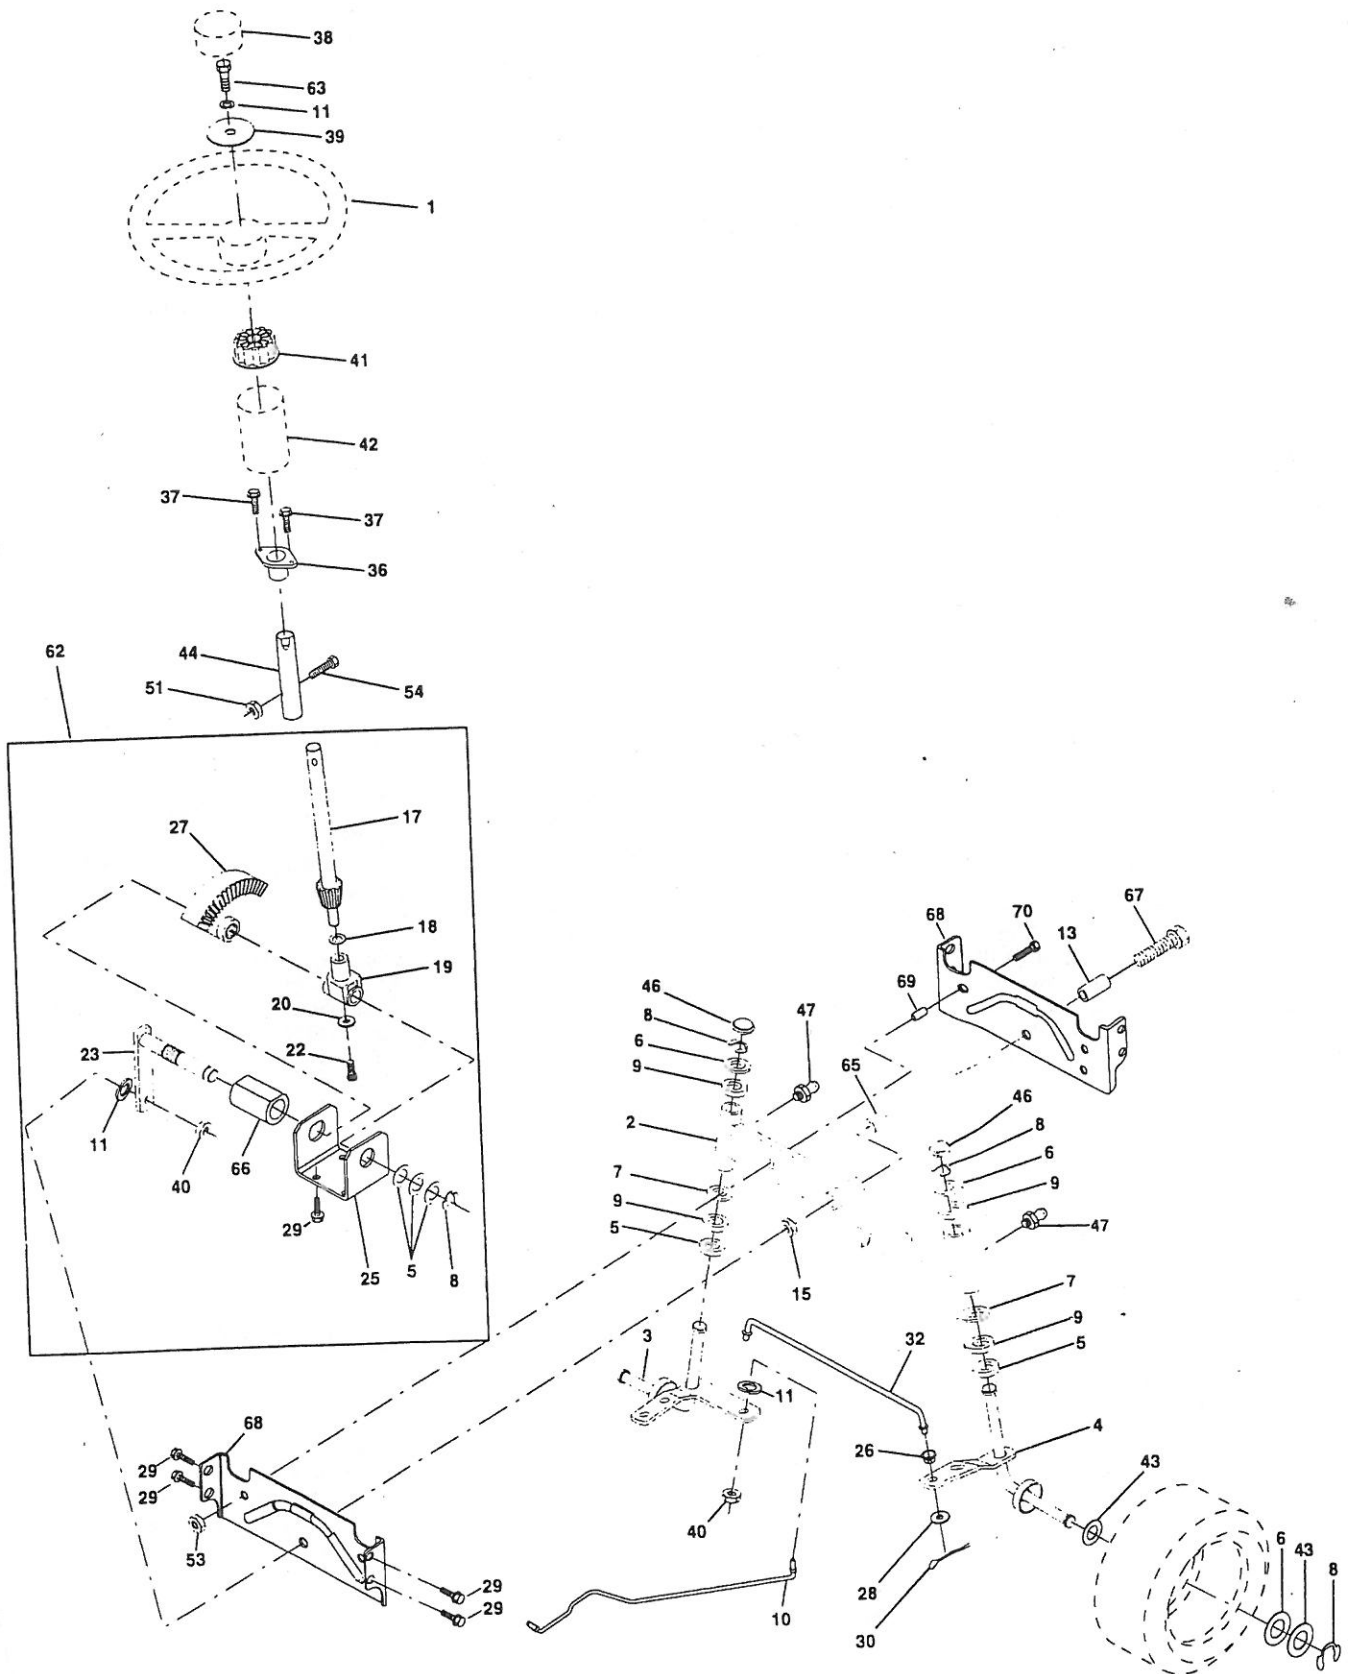

REPAIR PARTS

TRACTOR -- MODEL NUMBER RE145H42B

STEERING WHEEL

REPAIR PARTS

TRACTOR - - MODEL NUMBER RE145H42B

STEERING WHEEL

KEY NO.	PART NO.	DESCRIPTION
1	133741	Wheel Steering
2	154427	Axle Asm Front
3	156483	Spindle Asm LH
4	157483	Spindle Asm RH
5	6266H	Bearing, Race, Thrust Hardened
6	121748X	Washer 25/32 X 1-5/8 X 16 Ga
7	19272016	Washer 27/32 X 1-1/4 X 16 Ga
8	12000029	Ring Klip
9	3366R	Bearing
10	156438	Link Drag
11	10040600	Washer Lock Hvy Hlcl Spr 3/8
13	154779	Bearing Axle Stl/Gt
15	73901000	Locknut, Hex, Jam, w/Washer Insert 5/8-11 Unc
17	156546	Steering, Assembly Shaft
18	57079	Washer Thrust 515x 750x 033
19	124035X	Support Shaft
20	126684X	Washer Shim 1/4 X 5/8 X .062
22	71200410	Screw Hex Socket 1/4-20 x 5/8
23	127501	Shaft Asm Pittman
25	154406	Bracket Steering
26	126847X	Bushing Link Drag Blk Lr
27	136874	Gear Sector
28	19131416	Washer 13/32 x 7/8 x 16 Ga.
29	17490612	Screw Thdrol. 3/8-16x3/4 Ty-tt
30	76020412	Pin Cotter 1/8 x 3/4 CAD
32	130465	Rod Connecting
36	155099	Bushing Steering
37	152927	Screw TT #10-32 X 5 x 3/8 Flange
38	133742	Cap Wheel Steering
39	19133808	Washer 13/32 x 2-3/8 x 8 Ga
40	7810H	Nut Lock Center 3/8-24 Unf
41	100711L	Adapter Wheel Strg
42	154054	Boot Shaft Steering
43	121749X	Washer 25/32 X 1 1/4 X 16 Ga
44	153720	Extension Steering
46	121232X	Cap Spindle
47	6855M	Fitting Grease
51	73800500	Nut Lock Hex W/Ins. 5/16-18 Unc P
54	74780520	Bolt Fin Hex 5/16-18 Unc 6 x 1-1/4
62	156594	Kit Steering Asm. Service
63	74780616	Bolt Fin Hex 3/8-16unc x 1 Gr. 5
65	154780	Spacer Axle
66	154404	Bearing Arm Pittman
67	74781044	Bolt Fin Hex 5/8-11 UNC x 2-3/4
68	154429	Brsce Axle

NOTE: All component dimensions given in U.S. inches
1 inch = 25.4 mm