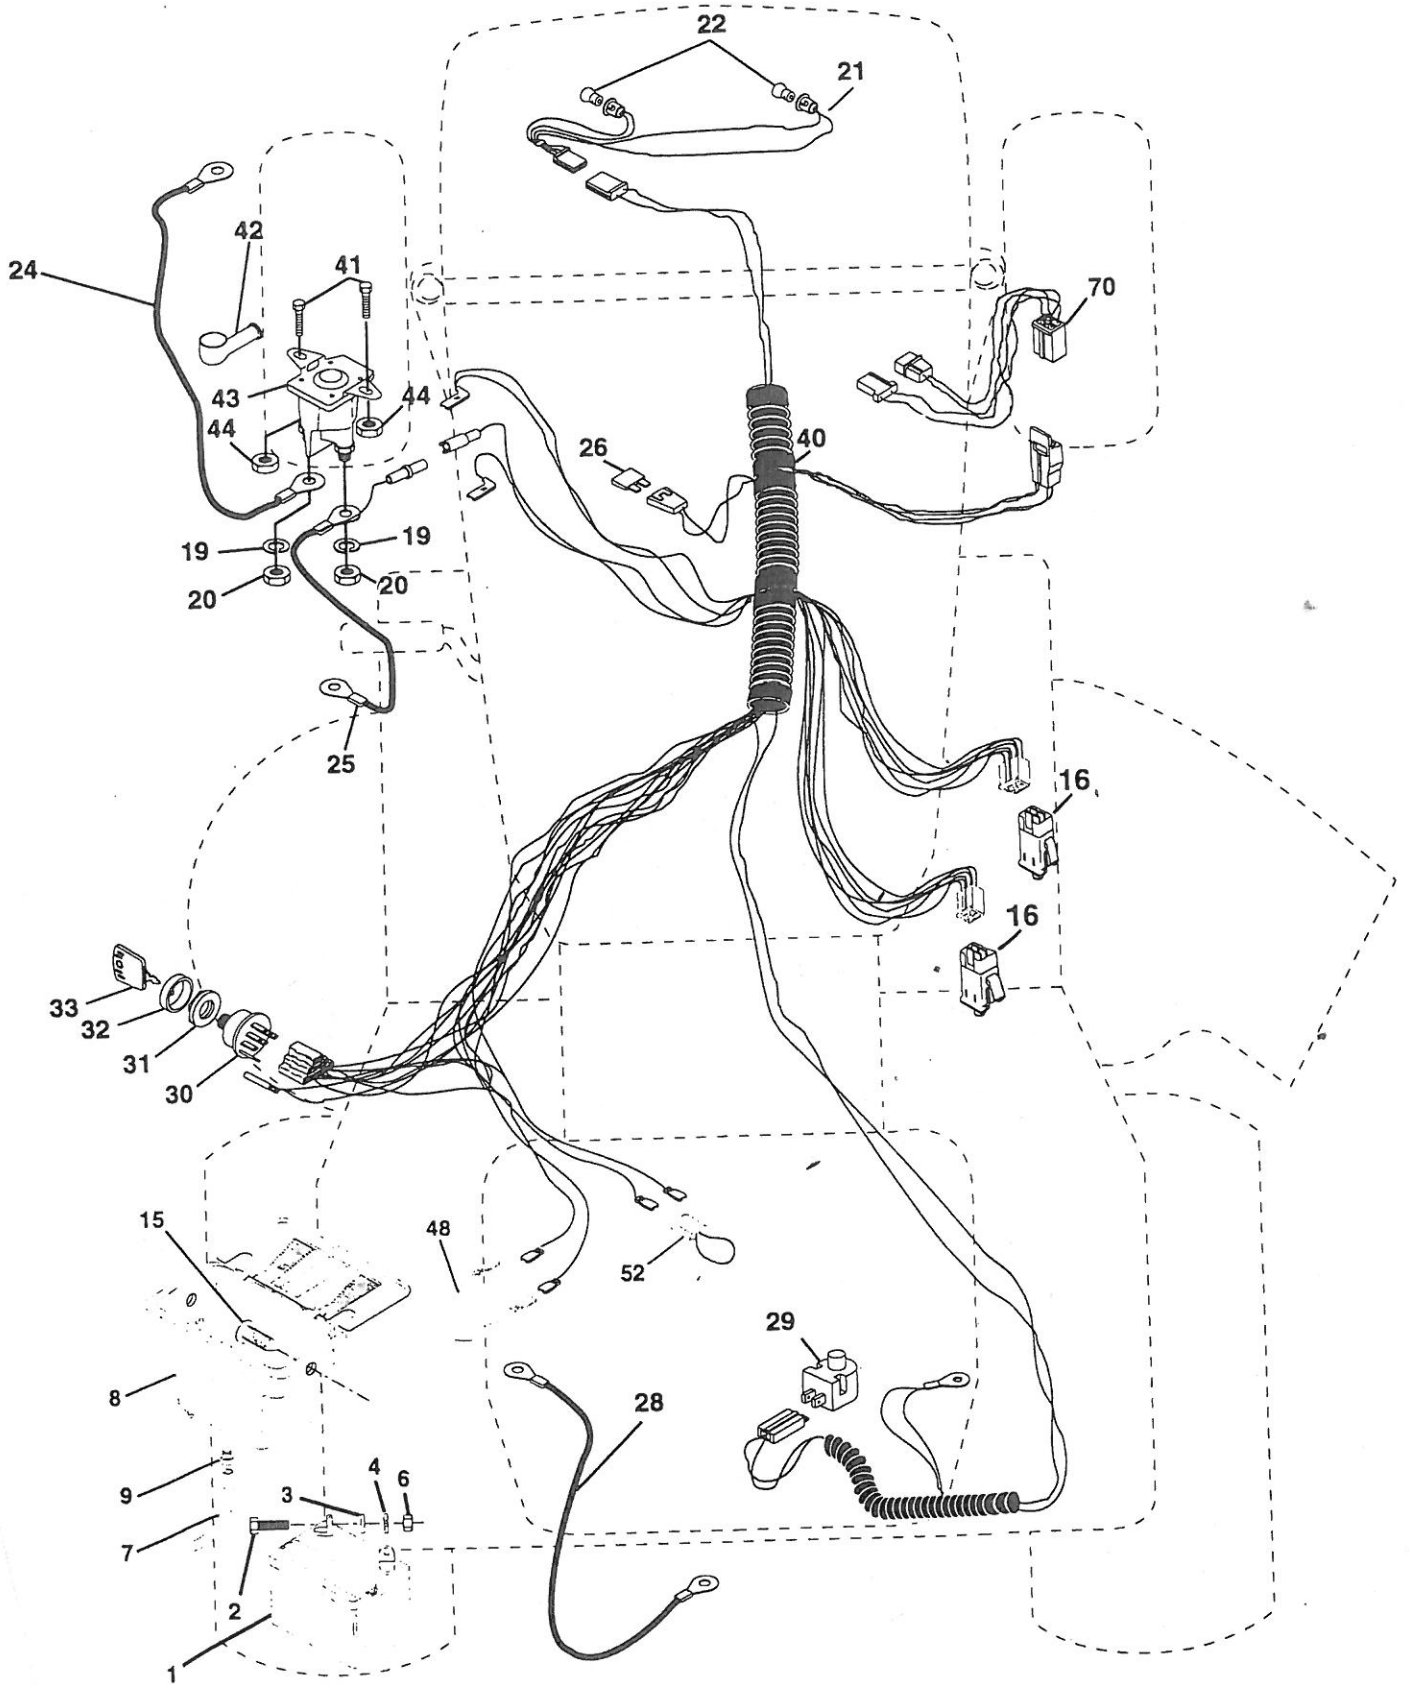

REPAIR PARTS

TRACTOR -- MODEL NUMBER RE145H42B

ELECTRICAL

REPAIR PARTS

TRACTOR - - MODEL NUMBER RE145H42B

ELECTRICAL

KEY NO.	PART NO.	DESCRIPTION
1	144925	Battery 12 Volt 25 AMP
2	74760412	Bolt Hex Hd 1/4-20unc X 3/4
3	19091016	Washer 9/32 x 5/8 x 16 Ga.
4	10040400	Washer Lock Hvy Helical 1/4
6	73220400	Nut Fin Hex 1/4-20 Unc
7	109238X	Tube Plastic 12"
8	156417	Case Battery
9	109596X	Clamp Hose Olive
15	147688	Fastner Snap-In
16	153664	Switch Interlock Push-In
19	10090400	Washer Lock 1/4
20	73350400	Nut Jam Hex 1/4-20 Unc
21	136850	Harness Asm Light W/4152j
22	4152J	Bulb Light #1156
24	4799J	Cable Battery 6 Ga 11" red
25	146147	Cable Battery 6 Ga 44" red
26	108824X	Fuse 30 AMP Auto Green
28	4207J	Cable Ground 6 Ga 12" black
29	121305X	Switch Plunger Nc Gray
30	140301	Switch Ign 4 pos w/lights
31	124211X	Nut Ignition
32	141226	Cover Sw Ignition
33	122147X	Key Ign Modledeed Generic
40	156442	Harness Ignition LT PL Mech
41	71110408	Bolt Blk Fin Hex 1/4 - 20 x 1/2
42	131563	Cover Terminal Red
43	145673	Solenoid
44	73640400	Nut Keps Hex 1/4-20 Unc
48	140844	Adapter Ammeter
52	141940	Protection Wire Loop
70	140422	Harness, Eng.

NOTE: All component dimensions give in U.S. inches
1 inch = 25.4 mm.