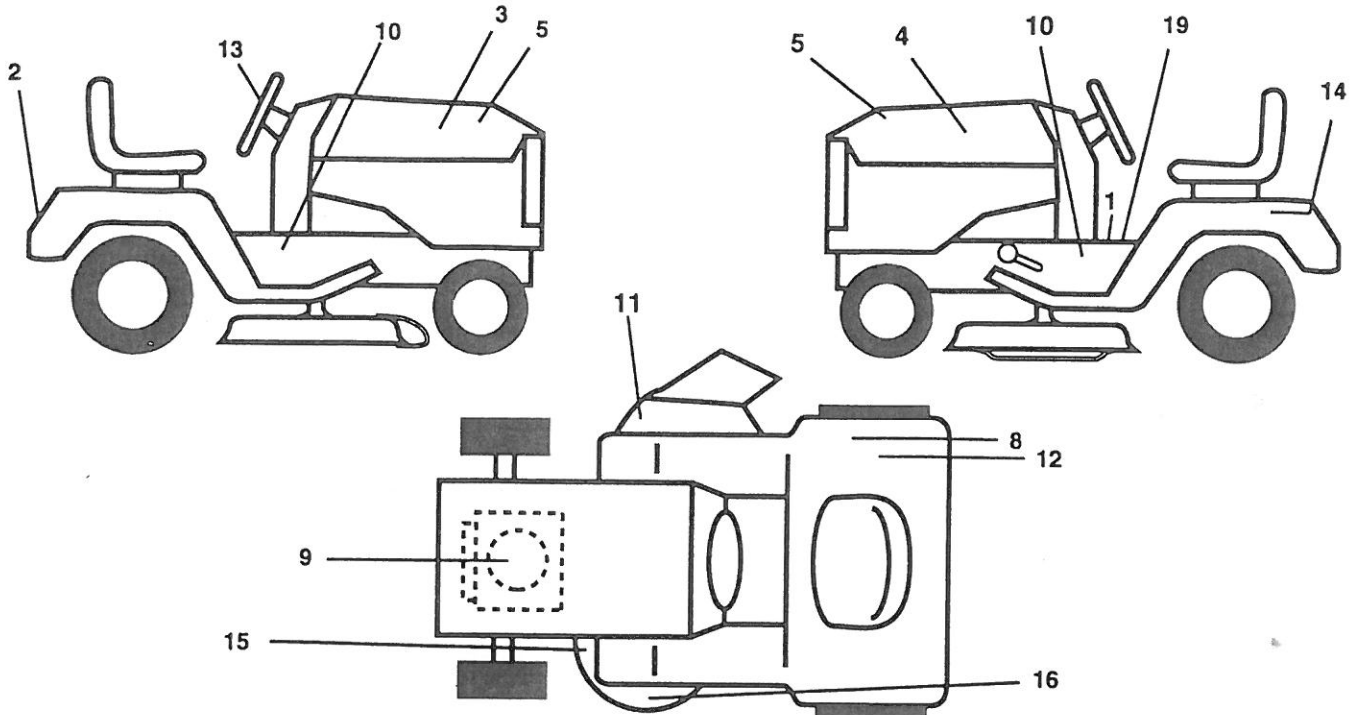

REPAIR PARTS

TRACTOR - - MODEL NUMBER RE145H42B

DECALS

KEY NO.	PART NO.	DESCRIPTION	KEY NO.	PART NO.	DESCRIPTION
1	145498	Decal, Instruction, Operation	19	140837	Decal, Parking Brake
2	132628	Decal, Fender Logo	--	138311	Decal, Handle, Lift, Height Adjust (Lift Handle)
3	153266	Decal, Hood Rh	--	142341	Decal, Drawbar Cntrl. Mvt. Hyd. LT
4	153267	Decal, Hood Lh	--	159629	Manual (Euro)
5	146644	Decal, HP Hood	--	159630	Manual (Scan)
8	145437	Decal, Europe Stand CE	--	159631	Manual, Repair Parts (E/F)
9	272991	Decal, HP Engine	Accessories not included with your tractor:		
10	141801	Decal Chassis 42" Hydro	--	LBD48	48" Snow Blade
11	145494	Decal, Mower Cutfinger Symbol	--	LSB42	42" Snow Blower
12	125690X	Decal 100 DBA	--	C42	Grass Catcher
13	127075	Decal, Wheel Steering	--	LC05	33# Wheel Wts., Pair
14	145005	Decal, Btry Dngr/Psn P/L Sym	--	LA018	Tire Chains
15	136832	Decal, V-Belt	--	MK420	Mulching Kit
16	135013	Decal, Enviro, Deck, Yellow