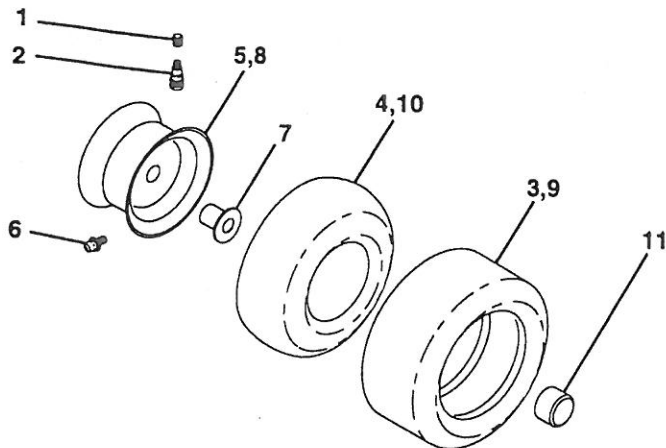

TIRES AND WHEELS

KEY NO.	PART NO.	DESCRIPTION
1	59192	Cap, Valve
2	65139	Stem, Valve
3	106222X	Tire Front
4	59904	Tube, Front (not furnished)
5	106732X427	Rim, Asm. Front
6	278H	Grease Fitting (rear tire only)
7	9040H	Bearing, Flange (front tire only)
8	106108X427	Rim, Asm. Rear
9	106268X	Tire, Rear TS. 18 x 9.5 - 9 C. Service
10	7152J	Tube, Rear (not furnished)
11	104757X	Cap, Axle
--	144334	Sealant, Tire (10 oz. Tube)

NOTE: All component dimensions given in U.S. inches
1 inch = 25.4 mm