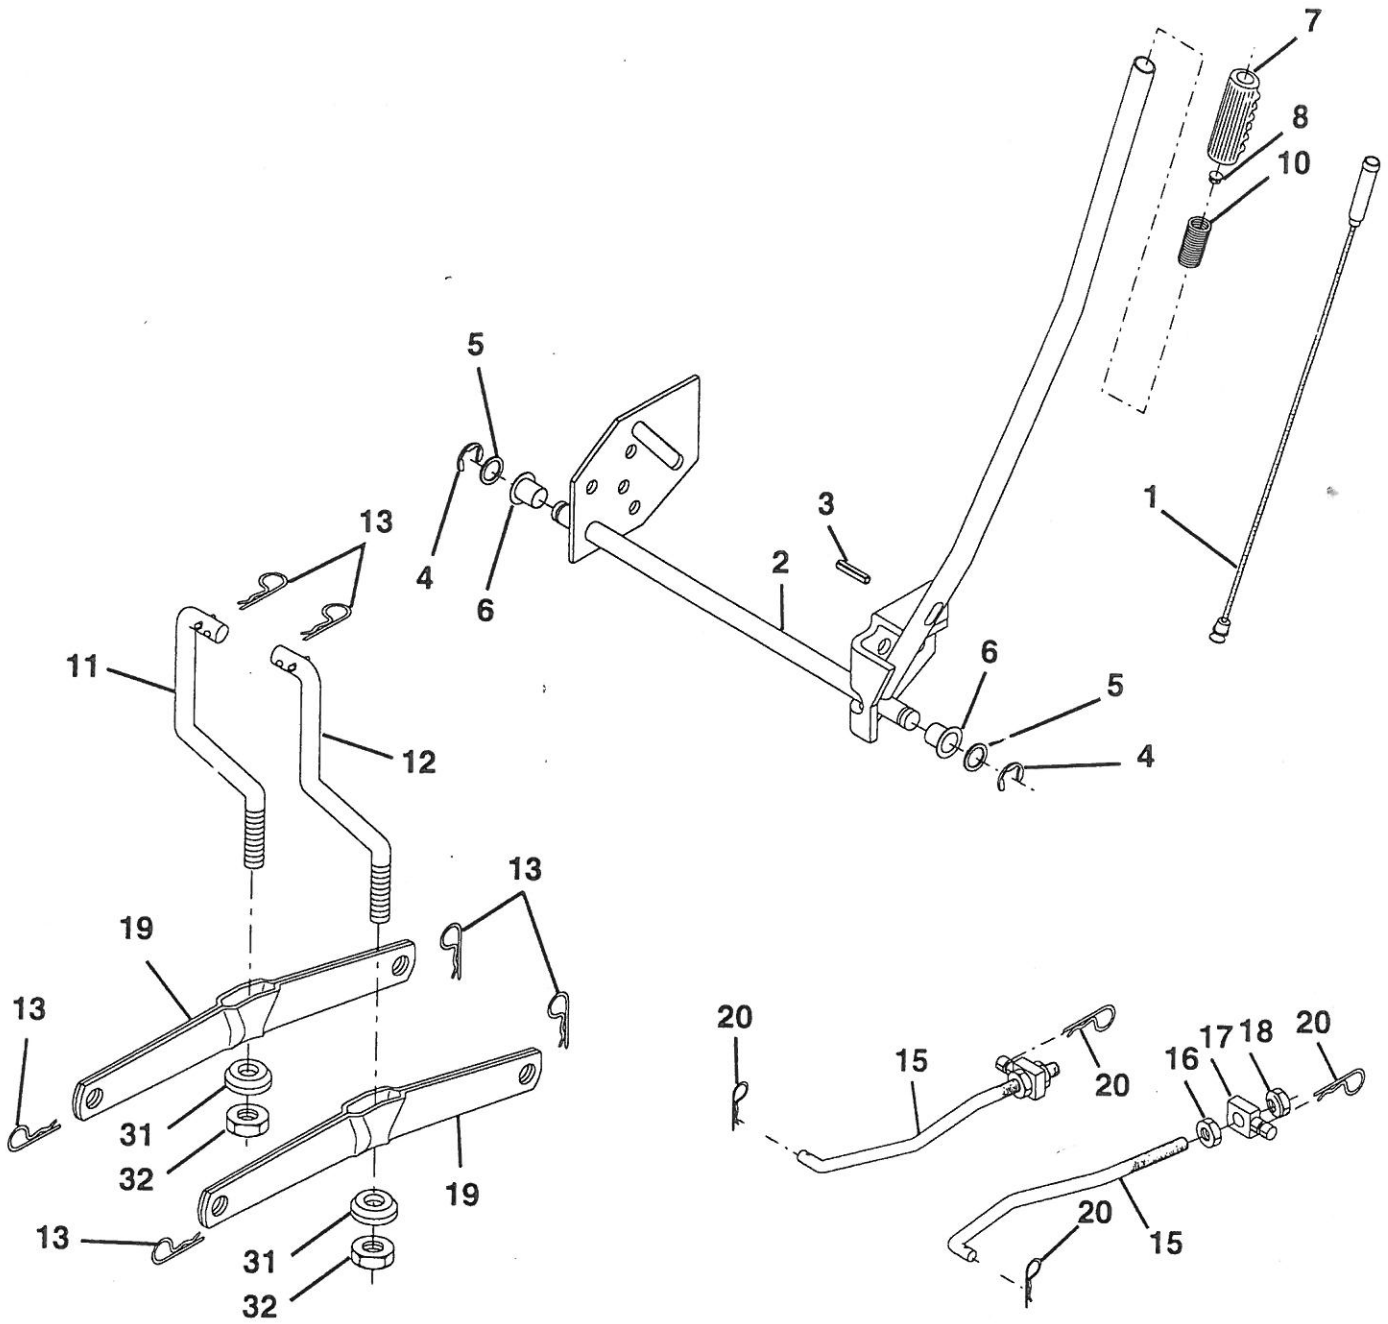

NOTE: All component dimensions given in U.S. inches
1 inch = 25.4 mm

REPAIR PARTS

TRACTOR -- MODEL NUMBER RE145H42B

ENGINE

OPTIONAL EQUIPMENT
Spark Arrester

REPAIR PARTS

TRACTOR - - MODEL NUMBER RE145H42B

ENGINE

NOTE: All component dimensions given in U.S. inches.
1 inch = 25.4 mm.

REPAIR PARTS

TRACTOR - - MODEL NUMBER RE145H42B

MOWER LIFT

REPAIR PARTS

TRACTOR - - MODEL NUMBER RE145H42B

MOWER LIFT

KEY NO.	PART NO.	DESCRIPTION
1	159460	Wire Asm. Inner/Sprg w/Plunger
2	159471	Shaft, Asm., Lift R/H
3	105767X	Pin, Groove
4	12000002	Ring, E #5133-62
5	19211621	Washer 21/32 x 1 x 21 Ga.
6	120183X	Bearing, Nylon
7	109413X	Grip Handle Bicycle Matte Blk
8	124526X	Button, Plunger
11	139865	Link, Lift, Lh
12	139866	Link, Lift, Rh
13	4939M	Spring, Retainer
15	127218	Link, Front
16	73350800	Nut, Jam, Hex 1/2-13 Unc
17	130171	Trunnion
18	73800800	Nut, Lock w/washer 1/2-13 Unc
19	139868	Arm, Suspension, Rear
20	3146R	Spring, Retainer
31	140302	Bearing, Pvt Lft
32	73540600	Nut Crownlock 3/8-24