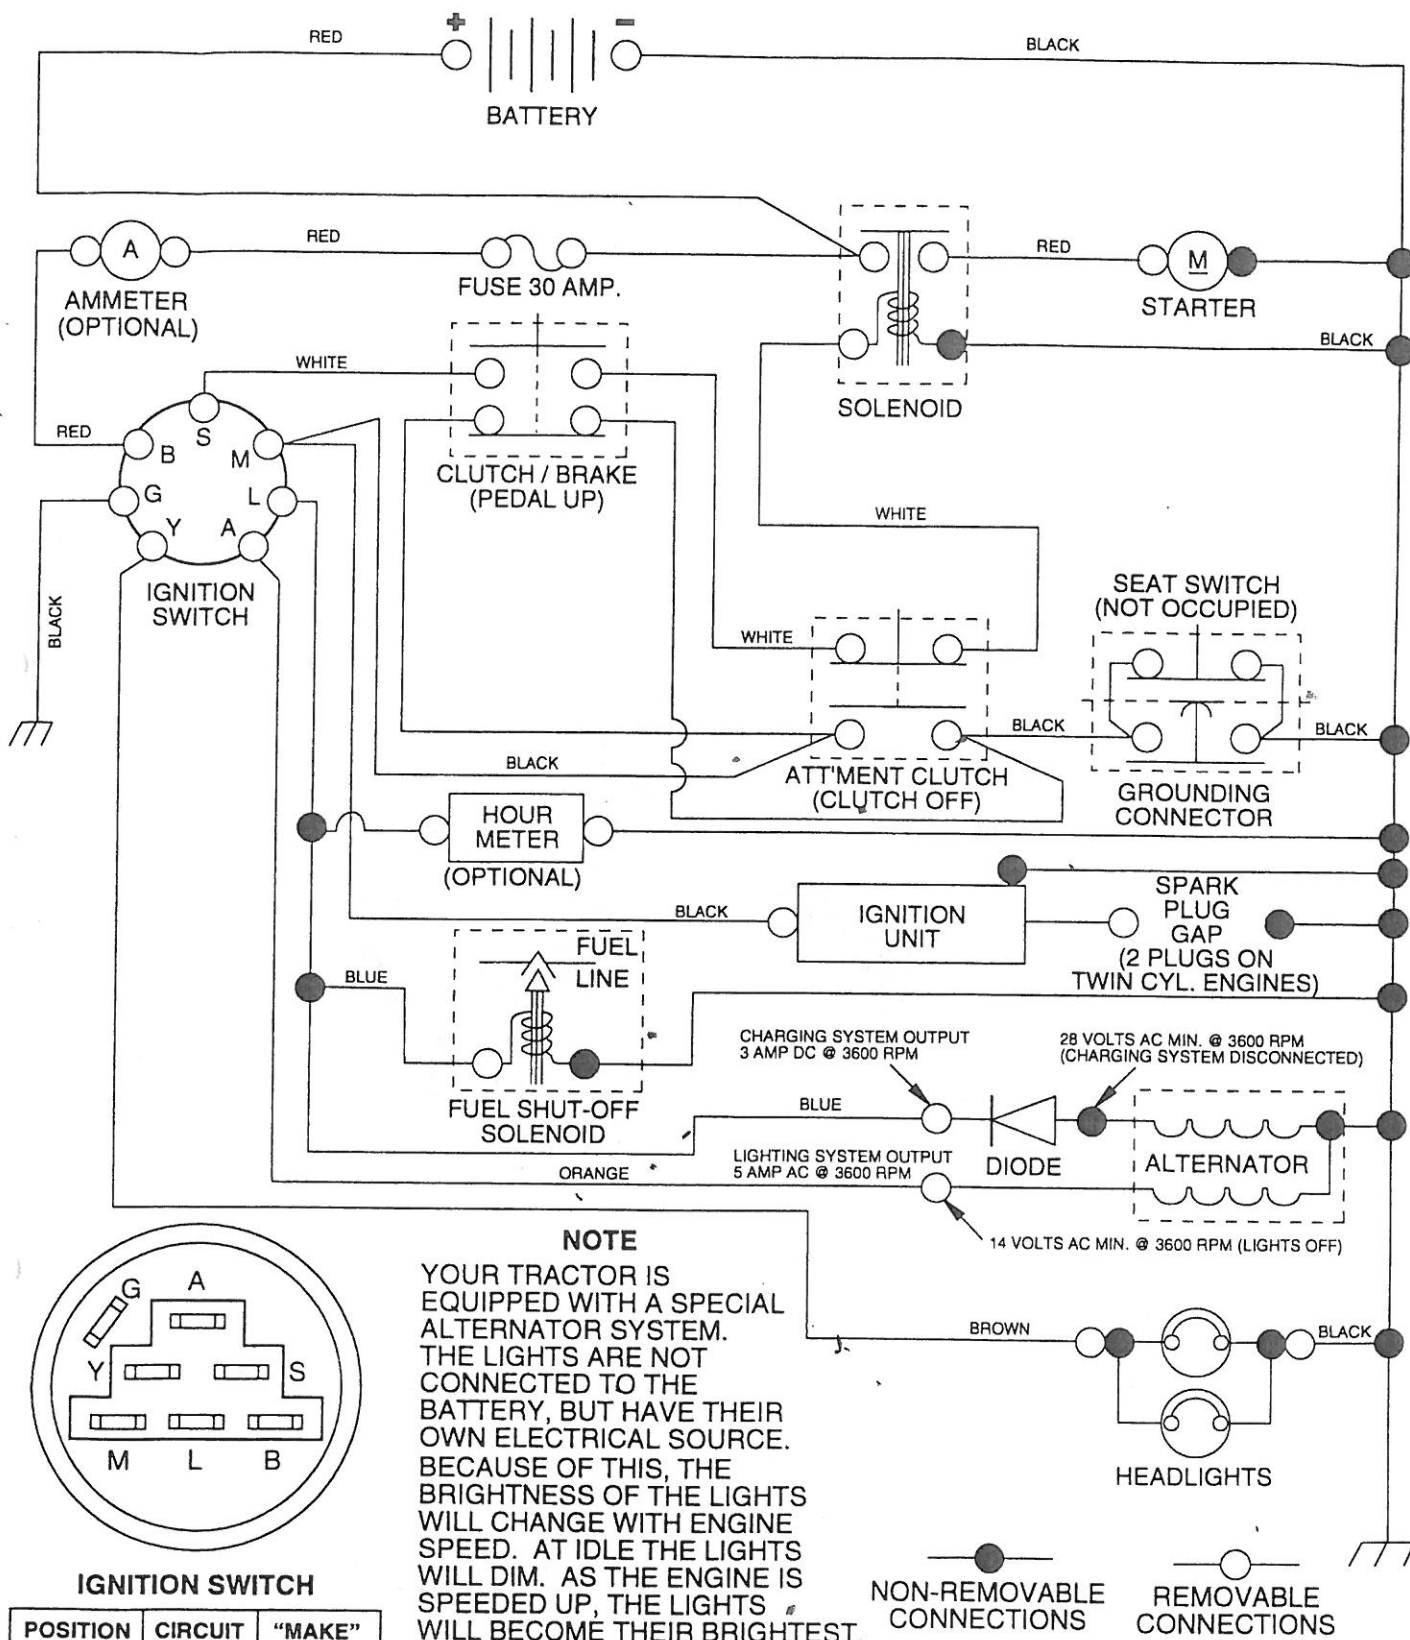

TRACTOR -- MODEL NUMBER RE145H42B

SCHEMATIC