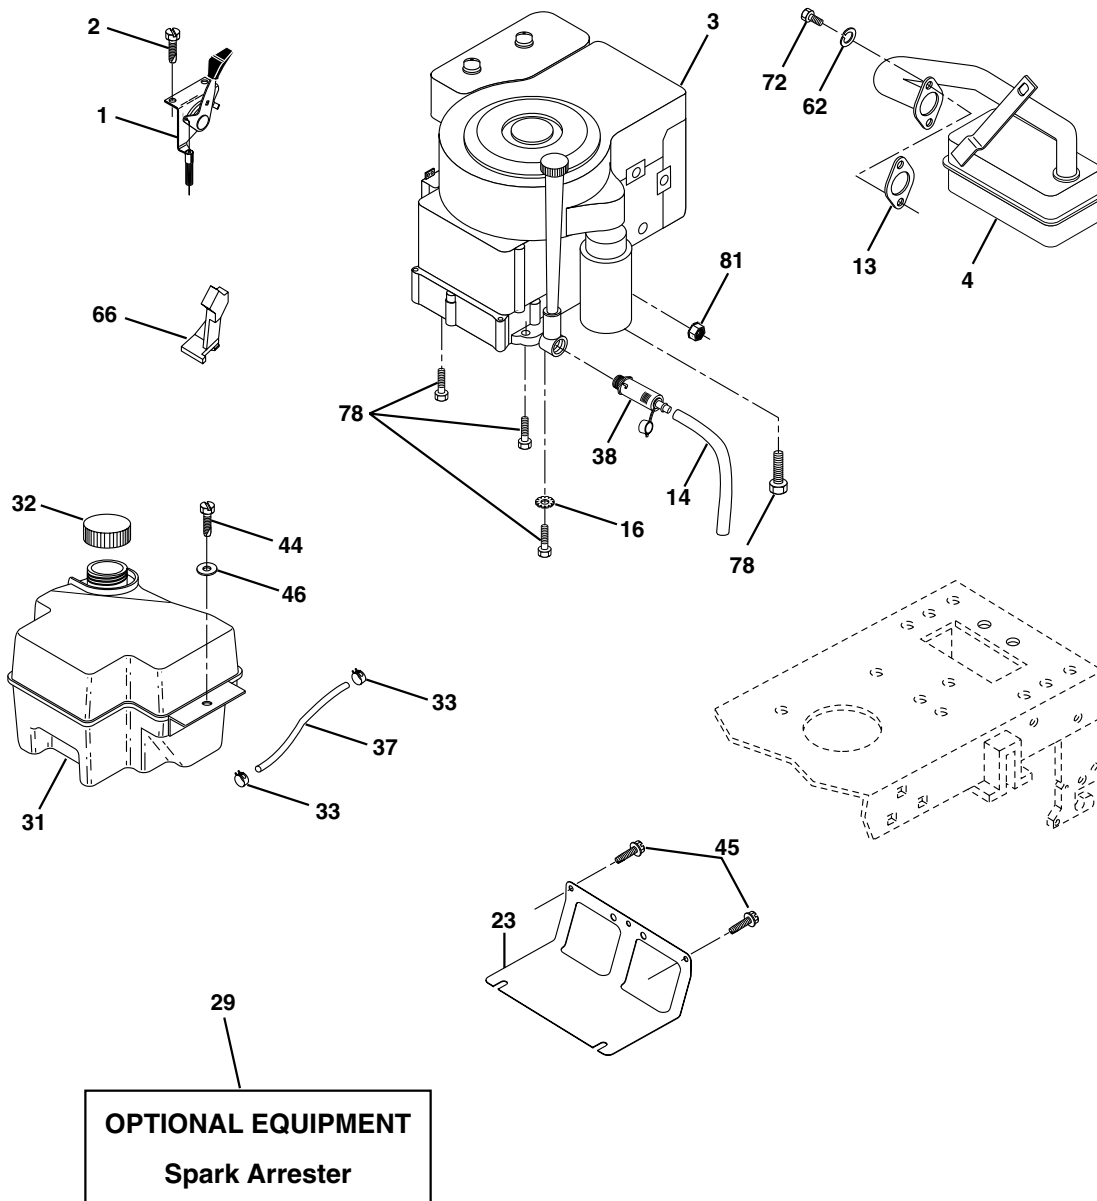

REPAIR PARTS

TRACTOR - - MODEL NUMBER RE145H42J

ENGINE

OPTIONAL EQUIPMENT
Spark Arrester

KEY NO.	PART NO.	DESCRIPTION	KEY NO.	PART NO.	DESCRIPTION
1	170865	Control Th/ch	37	137040	Line Fuel
2	17720410	Screw Hex Thd Cut 1/4-20x5/8 T	38	148315	Plug Drain Oil Easy
3	-----	Engine Briggs Model No. 287707 (Order parts from engine manufacturer)	44	17670412	Screw Hex Wsh Thdrol 1/4-20 x 3/4
4	137352	Muffler Exhaust B&S	45	17000612	Screw Hex Wsh Thdr 3/8-16 x 3/4
13	165291	Gasket Eng	46	19091416	Washer 9/32 X 7/8 X 16 Ga
14	148456	Tube Drain Oil Easy	62	10040500	Washer 5/16
16	11050600	Washer Lock Ext Tooth 3/8	66	127951	Stop Throttle 3000 RPM
23	169837	Shield Brn/Db Guard	72	71070512	Screw 5/16-18 x 3/4
29	137180	Kit Spark Arrester (Flat Scrm)	78	17060620	Screw 3/8-16x1-1/4
31	174642	Tank Fuel Front 2 00	81	73510400	Nut Keps Hex 1/4-20 Unc
32	140527	Cap Asm Fuel			
33	123487X	Clamp Hose Blk			

NOTE: All component dimensions given in U.S. inches.
1 inch = 25.4 mm.