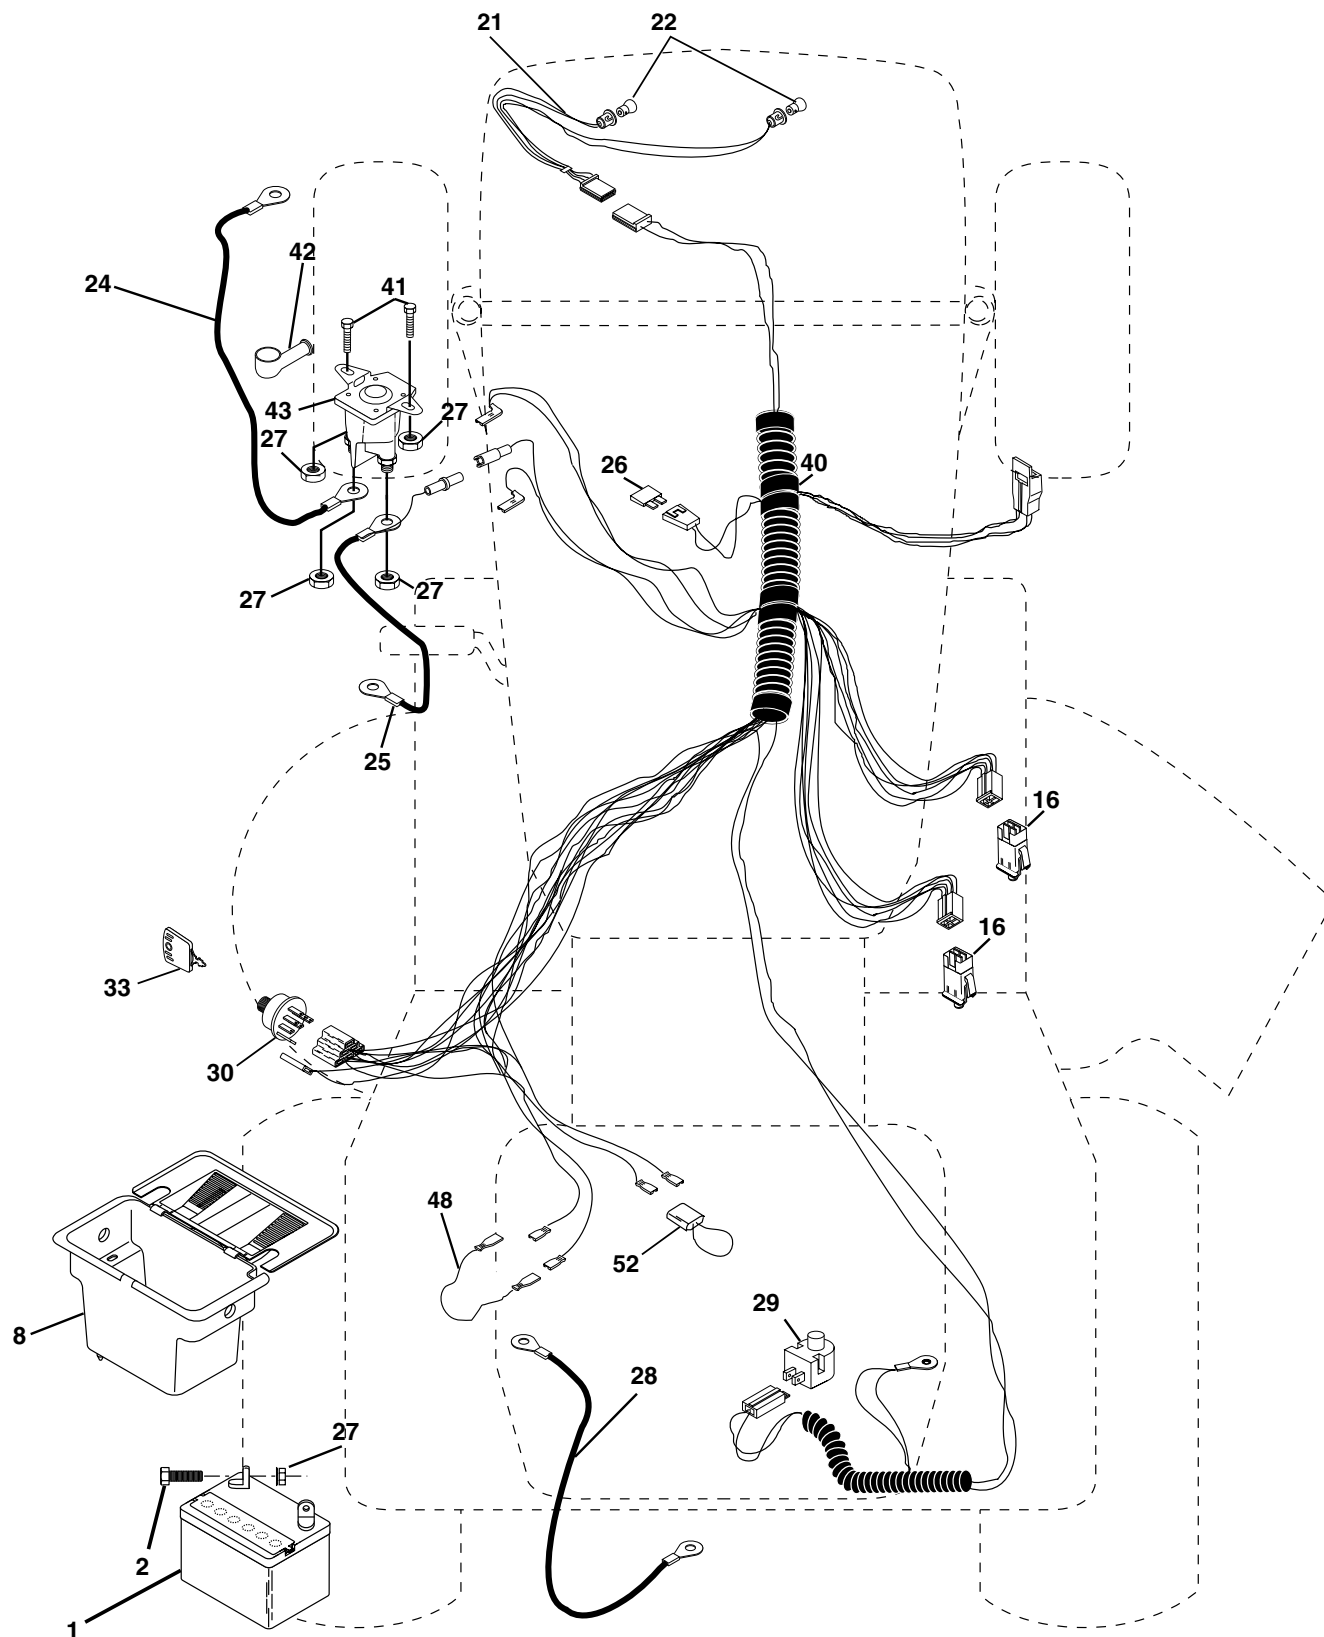

REPAIR PARTS

TRACTOR - - MODEL NUMBER RE145H42J

ELECTRICAL

REPAIR PARTS

TRACTOR - - MODEL NUMBER RE145H42J

ELECTRICAL

KEY NO.	PART NO.	DESCRIPTION
1	144925	Battery 12 Volt 25 Amp
2	74760412	Bolt Hex Hd 1/4-20unc X 3/4
8	156417	Case Battery
16	153664	Switch Interlock Push-In
21	166181	Harness Asm Light W/4152J
22	4152J	Bulb Light #1156
24	4799J	Cable Battery 6 Ga 11"red
25	146147	Cable Battery 6 Ga red W/ 16" Wire
26	175158	Fuse 20 AMP
27	73510400	Nut Keps Hex 1/4-20 UNC
28	4207J	Cable Ground 6 Ga 12" black
29	121305X	Switch Plunger Nc Gray
30	175566	Switch, Ignition
33	140401	Key Ign
40	178437	Harness Ign
41	71110408	Bolt Blk Fin Hex 1/4-20 x 1/2
42	131563	Cover Terminal Red
43	178861	Solenoid
48	140844	Adapter Ammeter Rectangular
52	141940	Protection Wire Loop

NOTE: All component dimensions give in U.S. inches
1 inch = 25.4 mm.