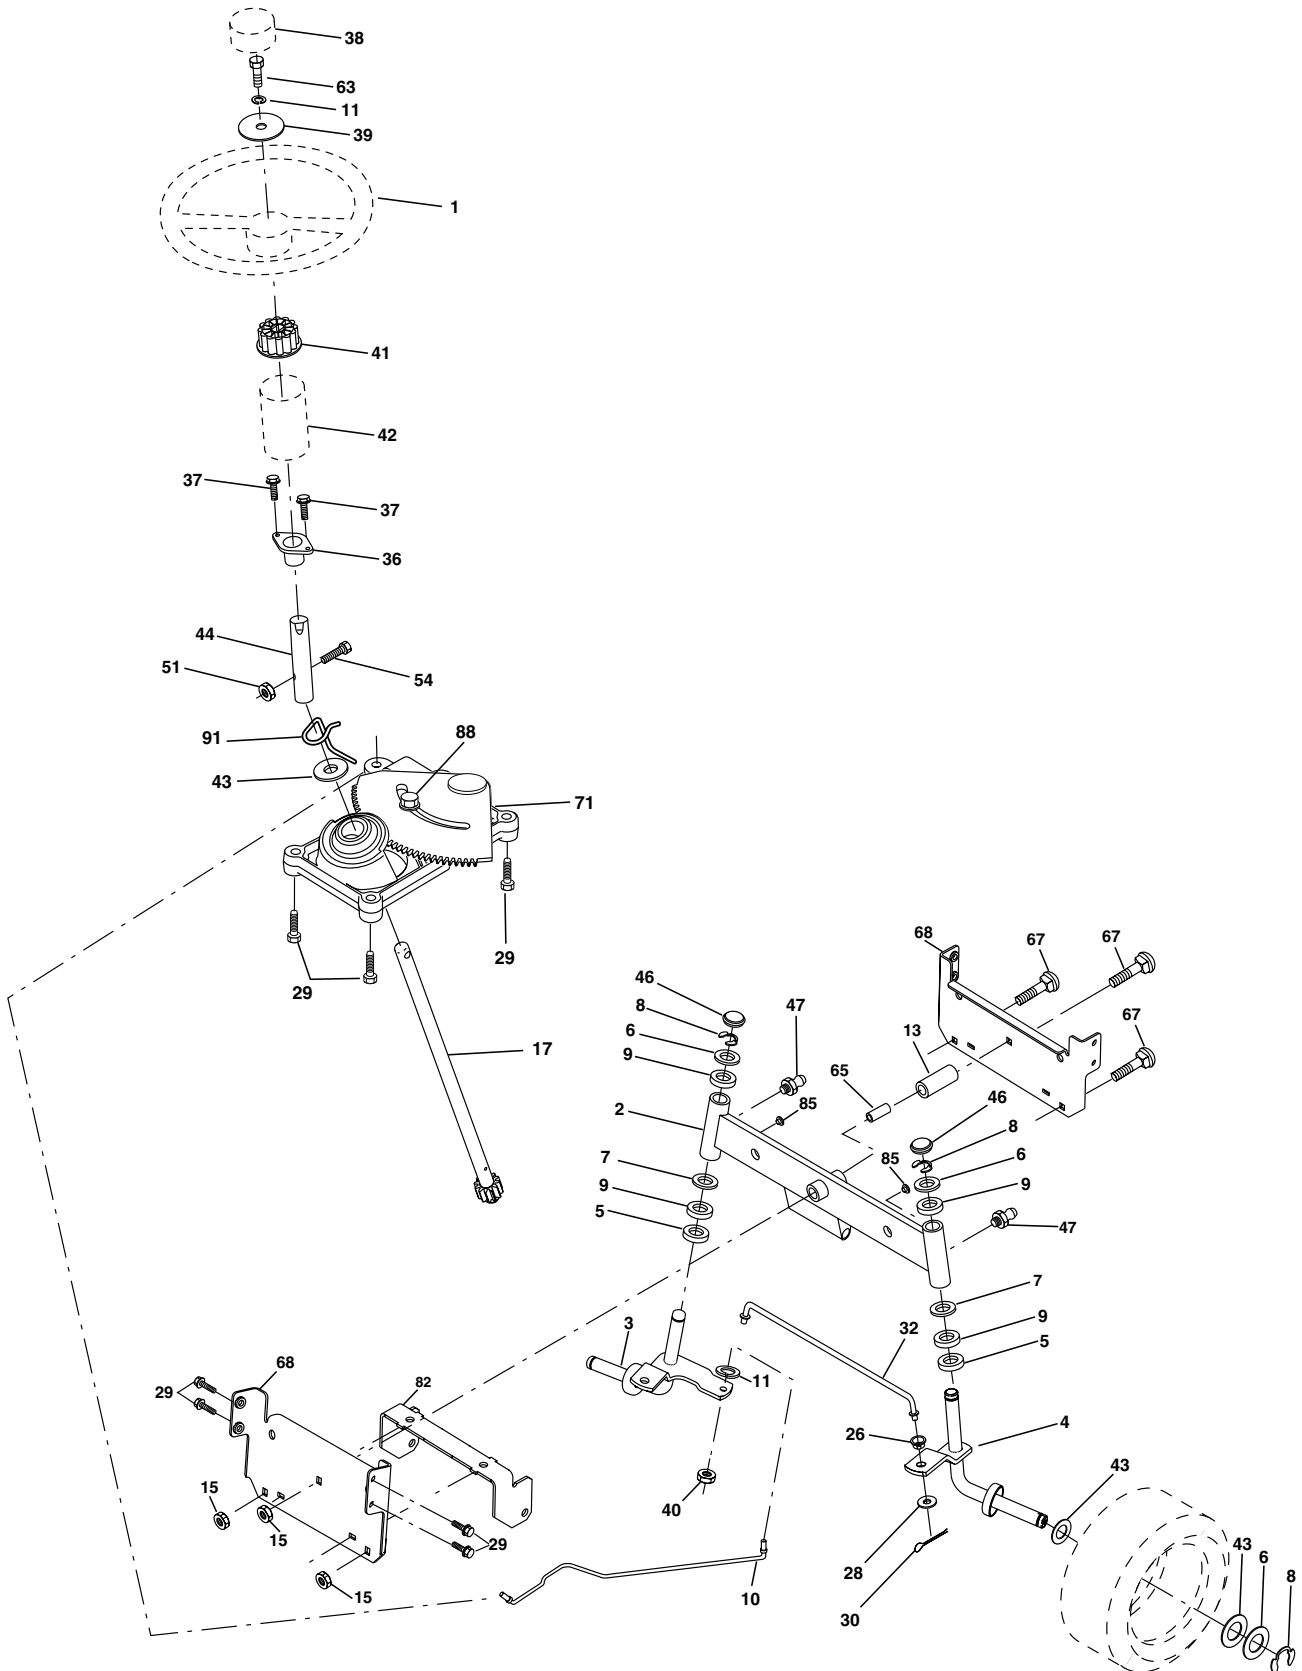

NOTE: All component dimensions given in U.S. inches
1 inch = 25.4 mm

REPAIR PARTS

TRACTOR - - MODEL NUMBER RE145H42J

STEERING WHEEL

REPAIR PARTS

TRACTOR - - MODEL NUMBER RE145H42J

STEERING WHEEL

KEY NO.	PART NO.	DESCRIPTION
1	133741X428	Wheel, Steering
2	154427	Asm. Axle, Rear
3	169840	Asm., Spindle, Lh
4	169839	Asm., Spindle, Rh
5	6266H	Bearing, Thrust, Hardened
6	121748X	Washer 25/32 x 1-5/8 x 16 Ga.
7	19272016	Washer 27/32 x 1-1/4 x 16 Ga.
8	12000029	Ring, Clip
9	3366R	Bearing
10	175121	Link, Drag
11	10040600	Washer, Lock
13	136518	Bearing, Axle
15	145212	Nut, Hex Flange Lock
17	177876	Asm. Shaft, Steering
26	126847X	Bushing, Link, Drag
28	19131416	Washer 13/32 x 7/8 x 16 Ga.
29	17060612	Screw 3/8-16 x 3/4
30	76020412	Pin, Cotter
32	130465	Rod, Tie
36	155099	Bushing, Steering
37	152927	Screw
38	133742X428	Insert, Steering
39	19133812	Washer 13/32 x 2-3/8 x 12 Ga.
40	7810H	Nut
41	100711L	Adapter, Steering
42	145054X428	Boot, Shaft Steering Blk
43	121749X	Washer 25/32 x 1-1/4 x 16 Ga.
44	153720	Extension Shaft Steering LR.LT
46	121232X	Cap, Spindle
47	6855M	Fitting, Grease
51	73800500	Nut Lock Hex w/Ins. 5/16-18 UNC
54	74780520	Bolt Fin Hex 5/16-18 UNC x 1-1/4
63	74780616	Bolt, FinHex 3/8-16 UNC x 1 Gr. 5
65	160367	Spacer Axle
67	72140618	Bolt, Rdhd Sq 3/8-16 Unc x 2-1/4
68	169827	Axle, Brace
71	175146	Steering Asm
82	169835	Bracket Susp. Chassis Front
85	133835	Fastener Christmas Tree
88	175118	Bolt Shoulder 7/16-20 Unc
91	175553	Clip Steering

NOTE: All component dimensions given in U.S. inches.
1 inch = 25.4 mm.

REPAIR PARTS

TRACTOR - - MODEL NUMBER RE145H42J

SEAT

KEY NO.	PART NO.	DESCRIPTION
1	127427	Seat
2	140551	Bracket, Pivot, Seat
3	71110616	Bolt
4	19131610	Washer 13/32 x 1 x 10 Ga.
5	145006	Clip, Push-in
6	73800600	Nut
7	124181X	Spring, Seat
8	17000616	Screw 3/8-16 x 1
9	19131614	Washer 13/32 x 1 x 14 Ga.
10	174894	Pan, Seat
12	121246X	Bracket, Mounting, Switch, Seat
13	121248X	Bushing, Nylon