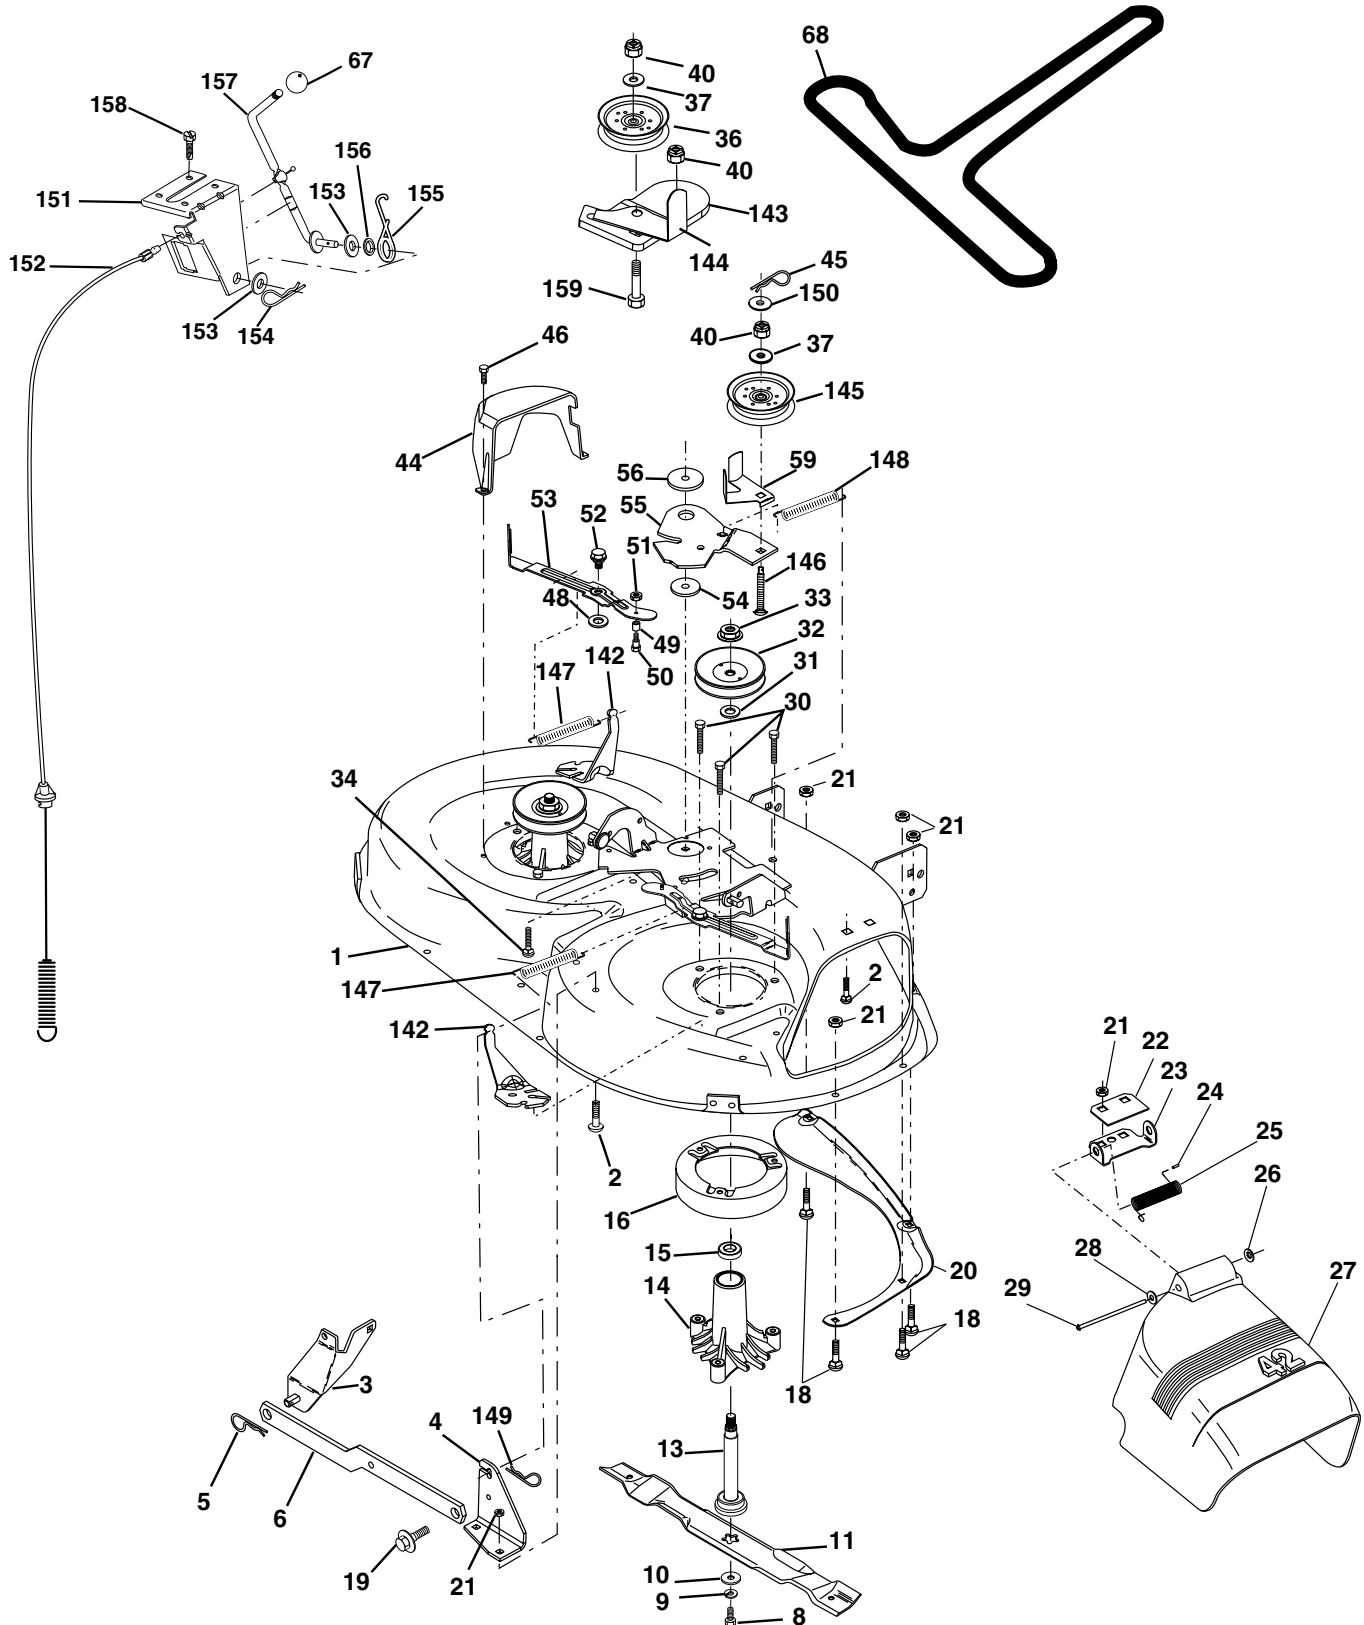

REPAIR PARTS

TRACTOR - - MODEL NUMBER RE145H42J

MOWER DECK

REPAIR PARTS

TRACTOR - - MODEL NUMBER RE145H42J

MOWER DECK

KEY NO.	PART NO.	DESCRIPTION	KEY NO.	PART NO.	DESCRIPTION
1	165892	Mower Deck Assembly, 42"	48	133944	Washer, Hardened
2	72140506	Bolt	49	174284	Roller Assembly, Cam Follower
3	138017	Bracket Asm Fr. Sway Bar 3/42	50	131340	Bolt, Shoulder #10-24 Grade 5
4	165460	Bracket Asm Deck 42" Sway Bar	51	69180	Locknut
5	4939M	Retainer Spring	52	139888	Bolt, Shoulder 5/16-18 UNC
6	130832	Arm, Suspension, Rear	53	131845	Arm Assembly, Pad, Brake
8	850857	Bolt 3/8-24 x 25 Grade 8 patched	54	133943	Washer, Hardened
9	10030600	Washer, Lock	55	155046	Arm, Idler
10	140296	Washer, Hardened	56	165723	Spacer, Retainer
11	138498	Blade Mower 42" Hi-Lift Std	59	141043	Guard TUV Idler
13	137645	Shaft Assembly, Mandrel, Vented	67	106932X	Knob Round
14	128774	Housing, Mandrel, Vented	68	144959	V-Belt, 42" Mower
15	110485X	Bearing, Ball, Mandrel	142	165890	Arm Spring Brake Mower
16	174493	Stripper, Mower Deck	143	157109	Bracket Arm Idler 42"
18	72140505	Bolt, Carriage 5/16-18 x 5/8	144	158634	Keeper Belt 42" Clutch Cable
19	132827	Bolt, Shoulder	145	165888	Pulley Idler Flat
20	159770	Baffle, Vortex	146	171977	Bolt Carriage Idler
21	73680500	Nut	147	131335	Spring Extension
22	134753	Stiffener Bracket	148	169022	Spring Return Idler
23	131267	Bracket, Deflector Mower 42"	149	165898	Retainer Spring Yellow
24	105304X	Cap, Sleeve 80 x 112 Blk Mower	150	19091216	Washer 9/32 x 3/4 x 16 Ga.
25	123713X	Spring, Torsion, Deflector 2 52	151	169670	Bracket Clutch Cable
26	110452X	Nut, Push Phos & Oil	152	169676	Clutch Cable 42"
27	130968X428	Shield, Deflector 42" Blk	153	169674	Washer Flat 3/8" Type B
28	19111016	Washer 11/32 x 5/8 x 16 Gauge	154	169675	Spring Retainer
29	131491	Rod, Hinge 42" 6 75 W/G	155	169671	Spring Retention LVR CLTCH CAB
30	157722	Screw Thdrol Washer Head	156	169672	Spacer Clutch Cable
31	129963	asher, Spacer Mower Vented	157	169669	Rod Clutch Cable 3/8"
32	153535	Pulley, Mandrel	158	17720410	Screw Hex Thd Cut 1/4-20 x 5/8
33	178342	Nut, Toplock 9/16	159	72140614	Bolt Rdhd Sqn 3/8-16 UNC x 1-3/4
34	72110614	Bolt	--	130794	Mandrel Assembly (Includes Key Numbers 8-10, 13-15, 31 and 33)
36	131494	Pulley, Idler, Flat	--	171639	Replacement Mower, Complete
37	19131316	Washer 13/32 x 13/16 x 16 Gauge			
40	73680600	Nut			
44	140088	Guard, Mandrel, LH			
45	4497H	Retainer			
46	137729	Screw, Thdrol 1/4-20 x 5/8 T			

NOTE: All component dimensions given in U.S. inches
1 inch = 25.4 mm