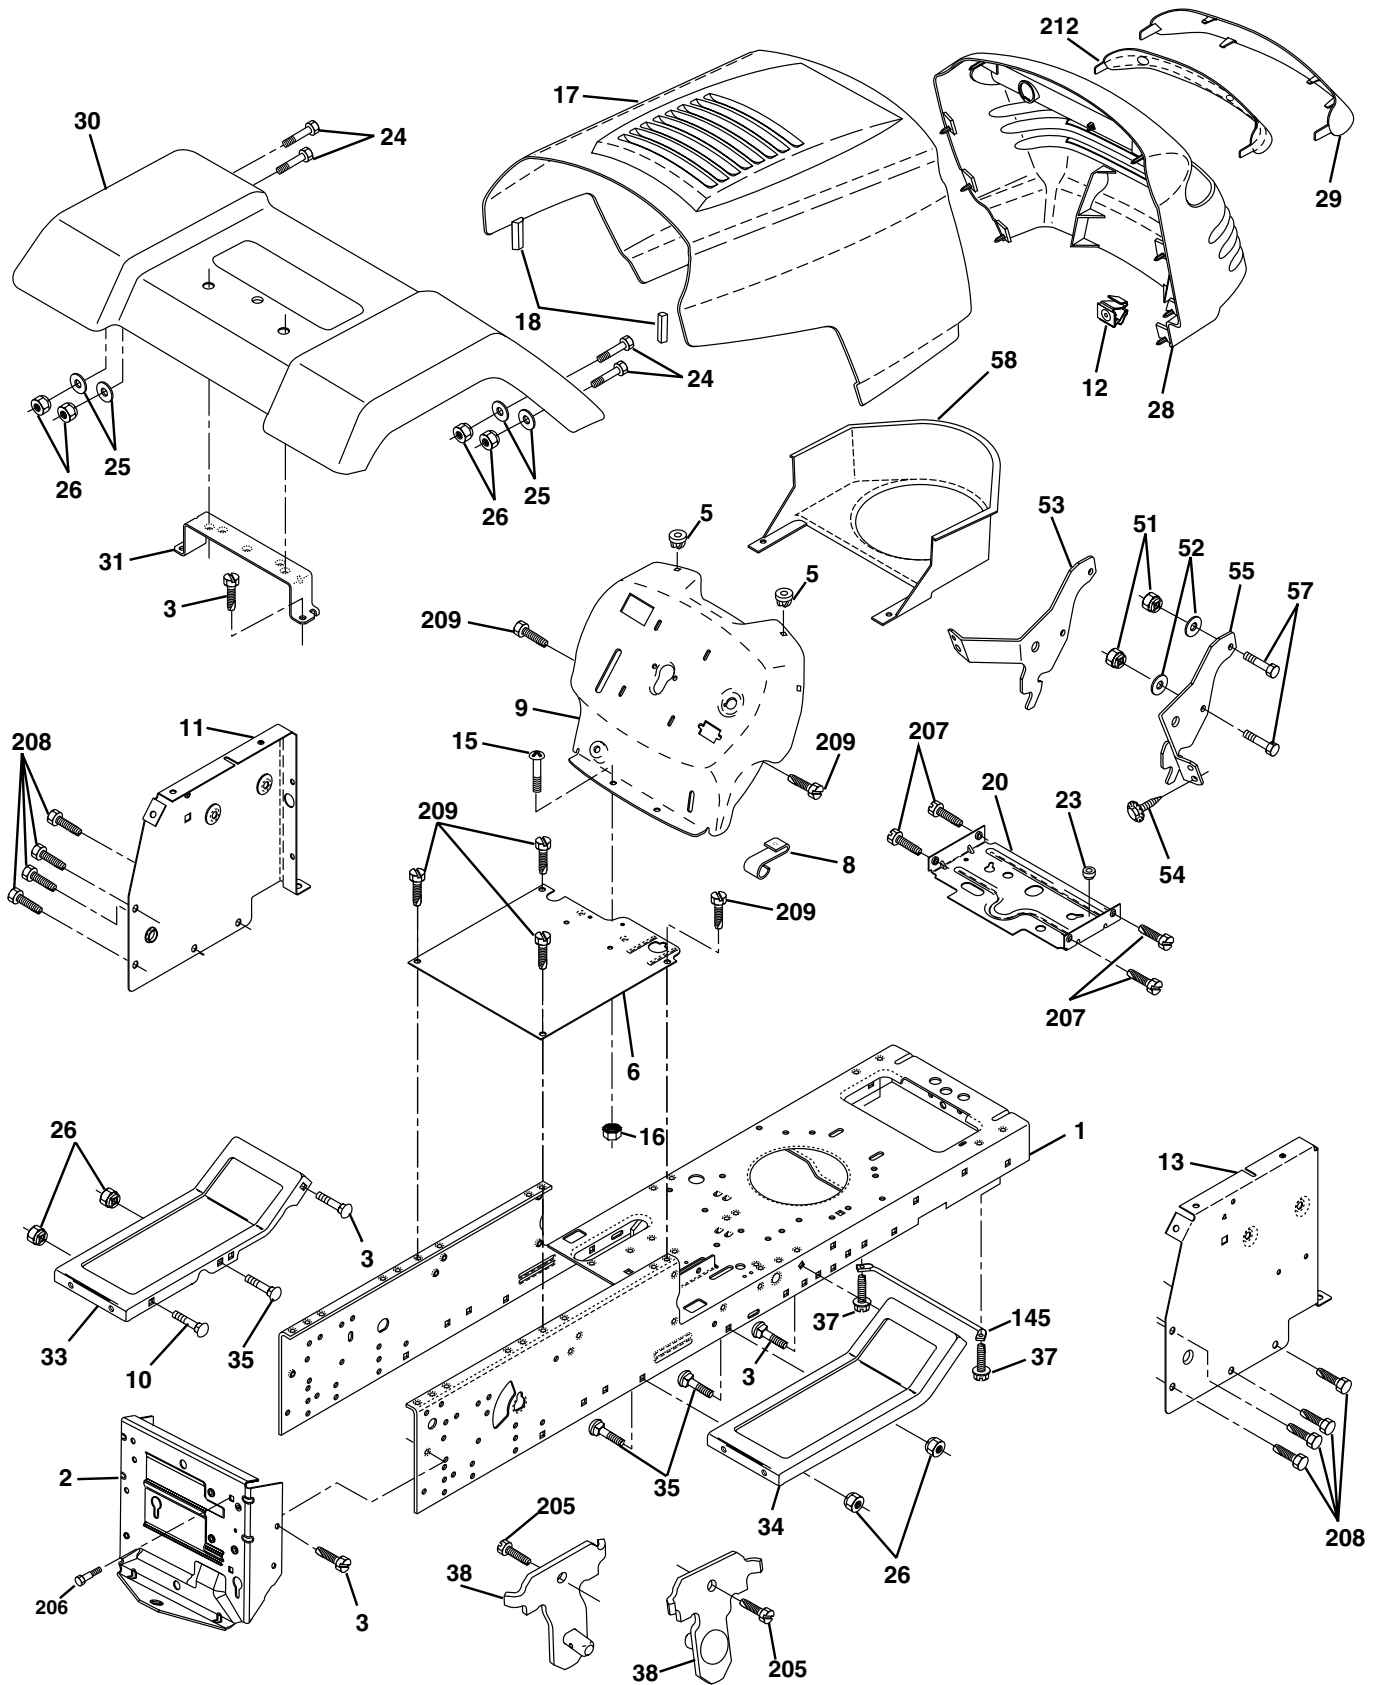

REPAIR PARTS

TRACTOR - - MODEL NUMBER RE145H42J

CHASSIS AND ENCLOSURES

REPAIR PARTS

TRACTOR - - MODEL NUMBER RE145H42J

CHASSIS AND ENCLOSURES

KEY NO.	PART NO.	DESCRIPTION
1	174620	Chassis
2	176554	Drawbar
3	17060612	Screw 3/8-16 x 3/4
5	155272	Bumper Hood/Dash
6	155923	Saddle
8	155138	Clip, Retainer Slide-On
9	168347X011	Dash
10	72140608	Bolt, Carriage 3/8-16 x 1
11	155927	Dashboard, panel LH
12	145660	Clip Tinnerman Grille P/L
13	172107X010	Dashboard, panel RH
15	74180512	Machine screw 5/16-18 unc x 3/4
16	73510500	Nut, Keps 5/16-18 Unc
17	159639X505	Hood Pnt Stl P/L w/Trim 505
18	126938X	Bumper Hood
20	156437	Plate MTG Batt/Fuel Tank
23	124028X	Bushing Snap
24	74780616	Bolt, Hex Head, Fin. 3/8-16 x 1 Grade 5
25	19131312	Washer 13/32 x 13/16 x 12 Gauge
26	73800600	Nut Lock Hex w/Ins. 3/8-16 Unc
28	140434	Grille/Lens Asm.
29	140273X599	Lens
30	169467X505	Fender
31	136619	Fender Bracket
33	105476X505	Footrest, LH
34	105475X505	Footrest, RH
35	72110606	Bolt 3/8-16 X 3/4
37	17490508	Screw Thdrol 5/16-18 x 1/2
38	175710	Bracket Asm. Pivot Mower Rear
51	73800400	Nut Lock, w/Insert 14/20 UNC
52	19091416	Washer 9/32 x 7/8 x 16 Ga.
53	144697	Bracket Grille
54	161464	Screw Hex WsHd 8-18 x 7/8
55	144696	Bracket Grille RH
57	74780412	Bolt FinHex 1/4-20 UNC x .75
58	150127	Duct Air Engine P/L LT
145	156524	Rod Pivot Chassis/Hood
205	17490608	Screw Thdrol 3/8-16 x 1/2
206	170165	Bolt Shoulder 5/16-18 TT
207	17670508	Screw Thdrol 5/16-18 x 1/2
208	17670608	Screw Thdrol 3/8-16 x 1/2
209	17000612	Screw Hexwsh Thdr 3/8-16 x 3/4
212	156229	Insert Lens Reflect
--	5479J	Button Plug

NOTE: All component dimensions given in U.S. inches
1 inch = 25.4 mm