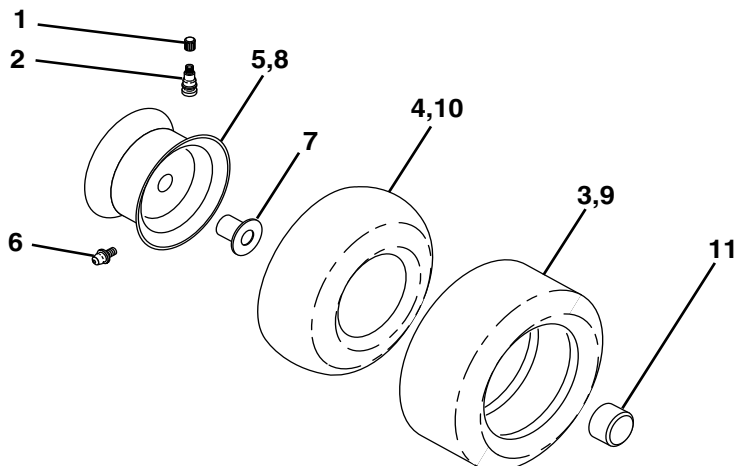

TIRES AND WHEELS

KEY NO.	PART NO.	DESCRIPTION
1	59192	Cap, Valve
2	65139	Stem, Valve
3	106222X	Tire Front
4	59904	Tube, Front (not furnished)
5	106732X427	Rim, Asm. Front
6	278H	Grease Fitting (rear tire only)
7	9040H	Bearing, Flange (front tire only)
8	106108X427	Rim, Asm. Rear
9	106268X	Tire, Rear
10	7152J	Tube, Rear (not furnished)
11	104757X428	Cap, Axle
--	144334	Sealant, Tire (10 oz. Tube)

NOTE: All component dimensions given in U.S. inches
1 inch = 25.4 mm