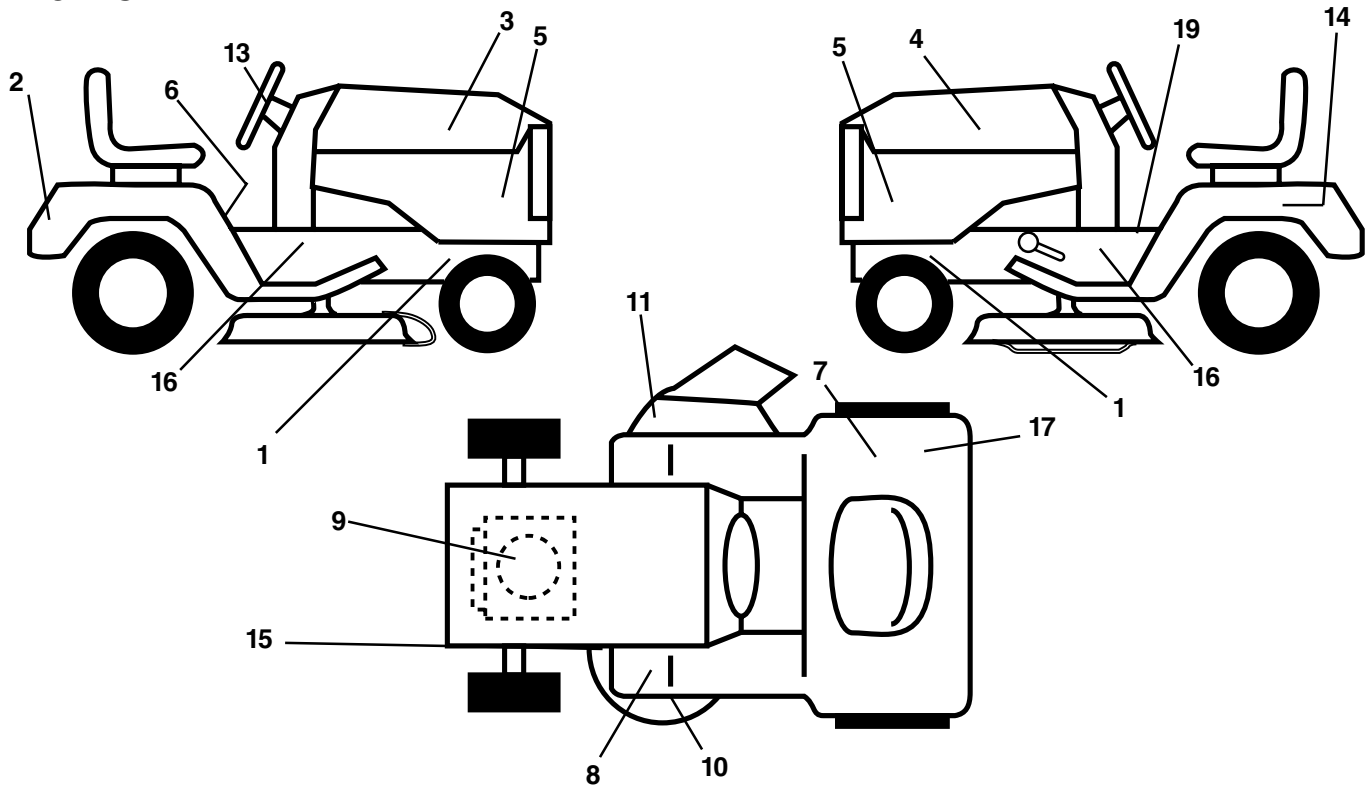

REPAIR PARTS

TRACTOR - - MODEL NUMBER RE145H42J

DECALS

KEY NO.	PART NO.	DESCRIPTION
1	159736	Decal, Chassis Hot Muffler
2	170752	Decal, Fender Logo
3	153266	Decal, Hood Rh
4	153267	Decal, Hood Lh
5	146644	Decal, Insert Hood
6	145498	Decal, Read Owner's Manual Syms
7	145437	Decal, Europe Stand CE
8	159737	Decal, Brake/Clutch Symbol LT
9	176396	Decal, HP Engine
10	134999	Decal, Deck Enviro
11	145494	Decal, Mower Cutting Symbol
13	127075	Decal Wheel Steering

KEY NO.	PART NO.	DESCRIPTION
14	145005	Decal, Battery Dan/Poi P/L Symbols
15	160396	Decal, V-Belt
16	141801	Decal, Chassis
17	126187X	Decal, 100 DBA
19	140837	Decal, Parking Brake
--	169210	Decal, Bypass
--	138311	Decal, Handle, Lift, Height Adjust (Lift Handle)
--	162598	Decal, Drawbar Load Limit
--	176835	Manual, Operator's (European)
--	176837	Manual, Operator's (Scan)
--	176838	Manual, Repair Parts