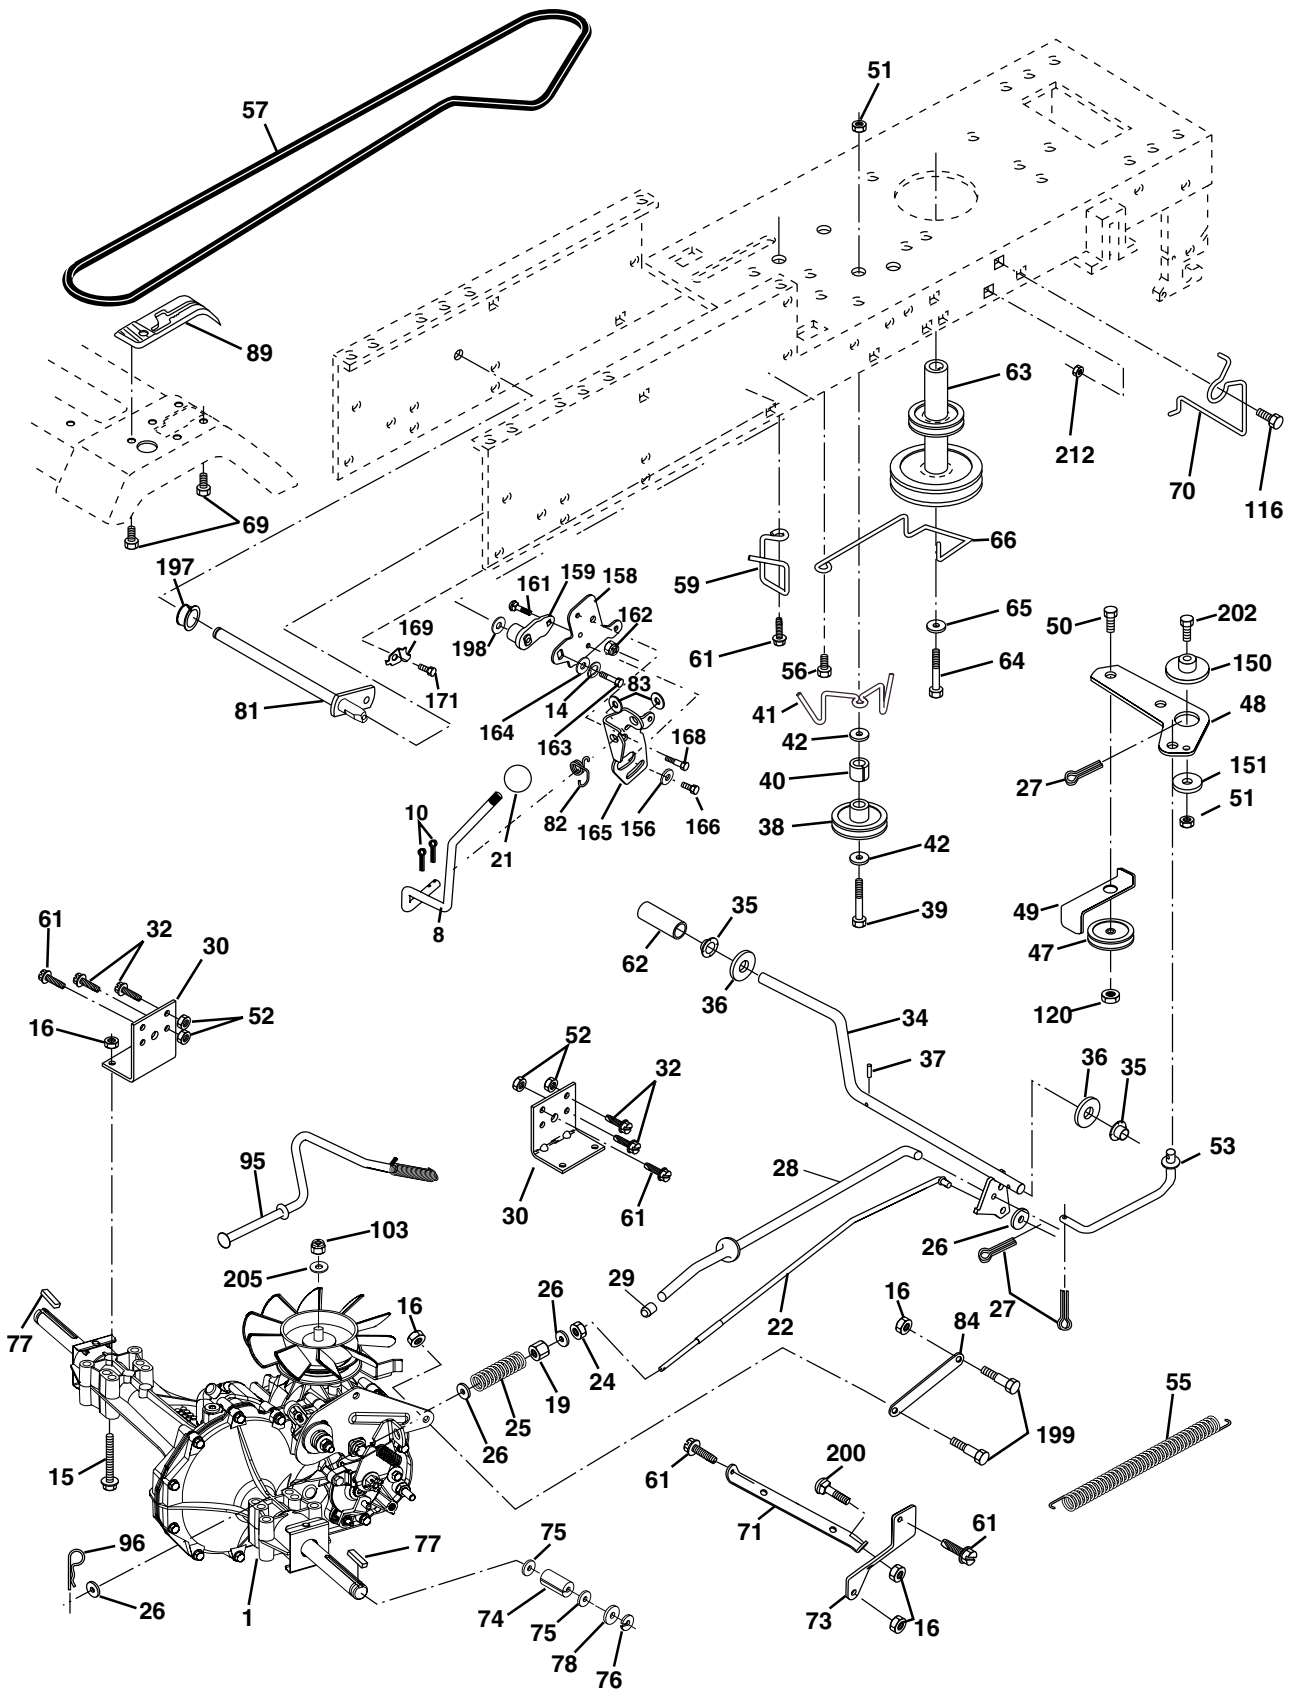

REPAIR PARTS

TRACTOR - - MODEL NUMBER RE145H42J

DRIVE

REPAIR PARTS

TRACTOR - - MODEL NUMBER RE145H42J

DRIVE

KEY NO.	PART NO.	DESCRIPTION	KEY NO.	PART NO.	DESCRIPTION
1	-----	Transaxle Hydro Gear Model 322-0510 (Order parts from the transaxle manufacturer)	65	10040700	Washer
8	165619	Rod, Shift	66	154778	Keeper, Belt Engine Hydro
10	76020416	Pin, Cotter 1/8 x 1	69	142432	Screw Hex Wsh Hi-Lo 1/4-1/2 Unc
14	10040400	Washer Lock 1/4	70	134683	Guide, Belt, Mower Drive RH
15	74490544	Bolt Hex Flghd 5/16-18 Gr. 5	71	169183	Strap, Torque, Lh
16	73800500	Nut, Lock Hex w/Ins 5/16-18 UNC	73	169182	Strap, Torque, Rh
19	73800600	Nut, Lock Hex w/Wsh 3/8-16 UNC	74	137057	Spacer, Axle
21	106933X	Knob Rd. 1/2-13 Plstc. Thds. Blk.	75	121749X	Washer 25/32 x 1-1/4 x 16 Ga.
22	169498	Rod, Brake	76	12000001	Ring, E
24	73350600	Nut	77	123583X	Key, Square
25	106888X	Spring, Rod, Brake	78	121748X	Washer 25/32 x 1-5/8 x 16 Ga.
26	19131316	Washer 13/32 x 13/16 x 16 Ga.	81	165596	Shaft Asm Cross
27	76020412	Pin, Cotter 1/8 x 3/4	82	123782X	Spring, Torsion
28	175765	Rod, Parking Brake	83	19171216	Washer 17/32 x 3/4 x 16 Ga.
29	71673	Cap, Parking Brake	84	169843	Link Transaxle
30	174973	Bracket, Transmission	89	169373X428	Console, Shift
32	74760512	Bolt Hex 5/16-18 UNC x 3/4	95	170201	Control Asm Bypass Hydro
34	175578	Shaft, Foot Pedal	96	4497H	Spring, Retainer 1"
35	120183X	Bearing, Nylon	103	73940800	Nut, Hex Jam Toplock 1/2-20 UNF
36	19211616	Washer	116	72140608	Bolt Rdhd Sq Neck 3/8-16 Unc x 1
37	1572H	Pin, Roll	120	73900600	Nut Lock Flg. 3/8-16 Unc
38	165936	Pulley, Idler, Flat	150	175456	Spacer Retainer
39	74760648	Bolt	151	19133210	Washer 13/32 x 2 x 10
40	175461	Spacer, Split	156	166002	Washer 5/16 x 1.0 x 1.25
41	175556	Keeper, Belt, Idler	158	165589	Bracket Shift Mount
42	19131312	Washer 13/32 x 13/16 x 12 Ga.	159	165494	Hub Tapered Flange Shift
47	127783	Pulley, Idler, V-Belt	161	72140406	Bolt Rdhd Sqnk 1/4-20 x 3/4 Gr. 5
48	154407	Bellcrank Clutch Grnd Drustl	162	73680400	Nut Crownlock 1/4-20 Unc
49	123205X	Retainer, Belt	163	74780416	Bolt Hex Fin 1/4-20 x 1
50	74760624	Bolt	164	19091010	Washer 5/8 x .281 x 10 Ga.
51	73680600	Nut	165	165623	Bracket Pivot Lever
52	73680500	Nut Crownlock 5/16-28	166	166880	Screw 5/16 x 1.0 x .125
53	105710X	Link, Clutch	168	165492	Bolt Shoulder 5/16-18 x .561
55	105709X	Spring, Return, Clutch	169	165581	Plate Fastener
56	17060616	Screw Tapping 3/8-16 x 1	171	17490608	Screw Thdrol 3/8-16 x 1/2
57	140294	V-Belt, Drive	197	169613	Nyliner Snap-in 5/8" ID
59	169691	Keeper, Belt, Center	198	169593	Washer Nyl 7/8ID x .105"HYD
61	17060612	Screw, 3/8-16 x 3/4	199	169612	Bolt Shoulder 5/16-18 Unc
62	8883R	Cover, Pedal	200	72140508	Bolt Rdhd Sqnk 5/16-18 Unc x 1
63	175410	Pulley, Engine	202	72110614	Bolt Car SH 3/8-16 x 1-3/4 Gr 5
64	71170764	Bolt Hex 7/16 x 4 Gr. 5	205	19171616	Washer 17/32 x 1 x 16 Ga
			212	145212	Nut Hex Flange Lock

NOTE: All component dimensions given in U.S. inches
1 inch = 25.4 mm