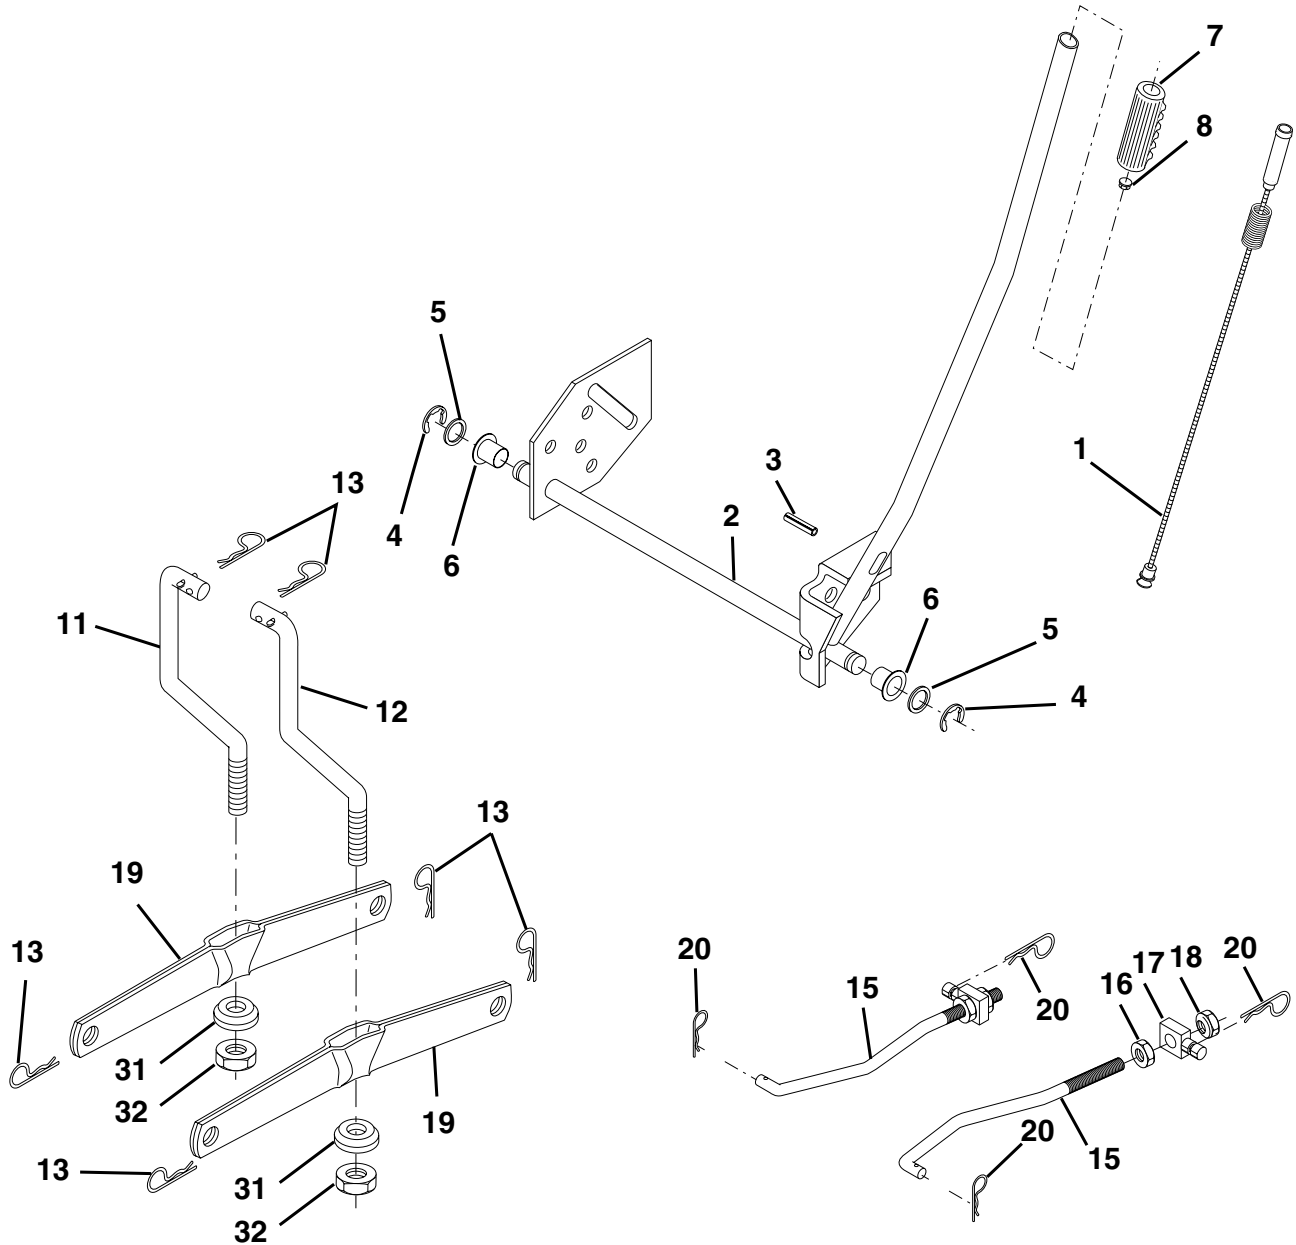

NOTE: All component dimensions given in U.S. inches.
1 inch = 25.4 mm.

REPAIR PARTS

TRACTOR - - MODEL NUMBER RE145H42J

SEAT

KEY NO.	PART NO.	DESCRIPTION
1	127427	Seat
2	140551	Bracket, Pivot, Seat
3	71110616	Bolt
4	19131610	Washer 13/32 x 1 x 10 Ga.
5	145006	Clip, Push-in
6	73800600	Nut
7	124181X	Spring, Seat
8	17000616	Screw 3/8-16 x 1
9	19131614	Washer 13/32 x 1 x 14 Ga.
10	174894	Pan, Seat
12	121246X	Bracket, Mounting, Switch, Seat
13	121248X	Bushing, Nylon

KEY NO.	PART NO.	DESCRIPTION
14	72050412	Nut, Crownlock 1/4-20 x 1-1/2
15	134300	Spacer, Split
16	121250X	Spring
17	123976X	Nut, Lock, Flange 1/4 Gr. 5
21	171852	Bolt, Shoulder 5/16-18 UNC
22	73800500	Nut
23	71110814	Bolt Hex
24	19171912	Washer 17/32 x 1-3/16 x 12 Ga.
25	127018X	Bolt Shoulder 5/16-18 x .62
26	10040800	Washer Lock Hvy Hclc Spr 1/2

TIRES AND WHEELS

KEY NO.	PART NO.	DESCRIPTION
1	59192	Cap, Valve
2	65139	Stem, Valve
3	106222X	Tire Front
4	59904	Tube, Front (not furnished)
5	106732X427	Rim, Asm. Front
6	278H	Grease Fitting (rear tire only)
7	9040H	Bearing, Flange (front tire only)
8	106108X427	Rim, Asm. Rear
9	106268X	Tire, Rear
10	7152J	Tube, Rear (not furnished)
11	104757X428	Cap, Axle
--	144334	Sealant, Tire (10 oz. Tube)

NOTE: All component dimensions given in U.S. inches
1 inch = 25.4 mm

REPAIR PARTS

TRACTOR - - MODEL NUMBER RE145H42J

MOWER LIFT

KEY NO.	PART NO.	DESCRIPTION
1	159460	Asm. Inner Wire w/Plunger
2	159471	Asm., Shaft, Lift
3	105767X	Pin, Groove
4	12000002	Ring, E #5133-62
5	19211621	Washer 21/32 x 1 x 21 Ga.
6	120183X	Bearing, Nylon
7	109413X	Grip Handle Bicycle Matte Blk
8	124526X	Button, Plunger
11	139865	Link, Lift, Lh
12	139866	Link, Lift, Rh