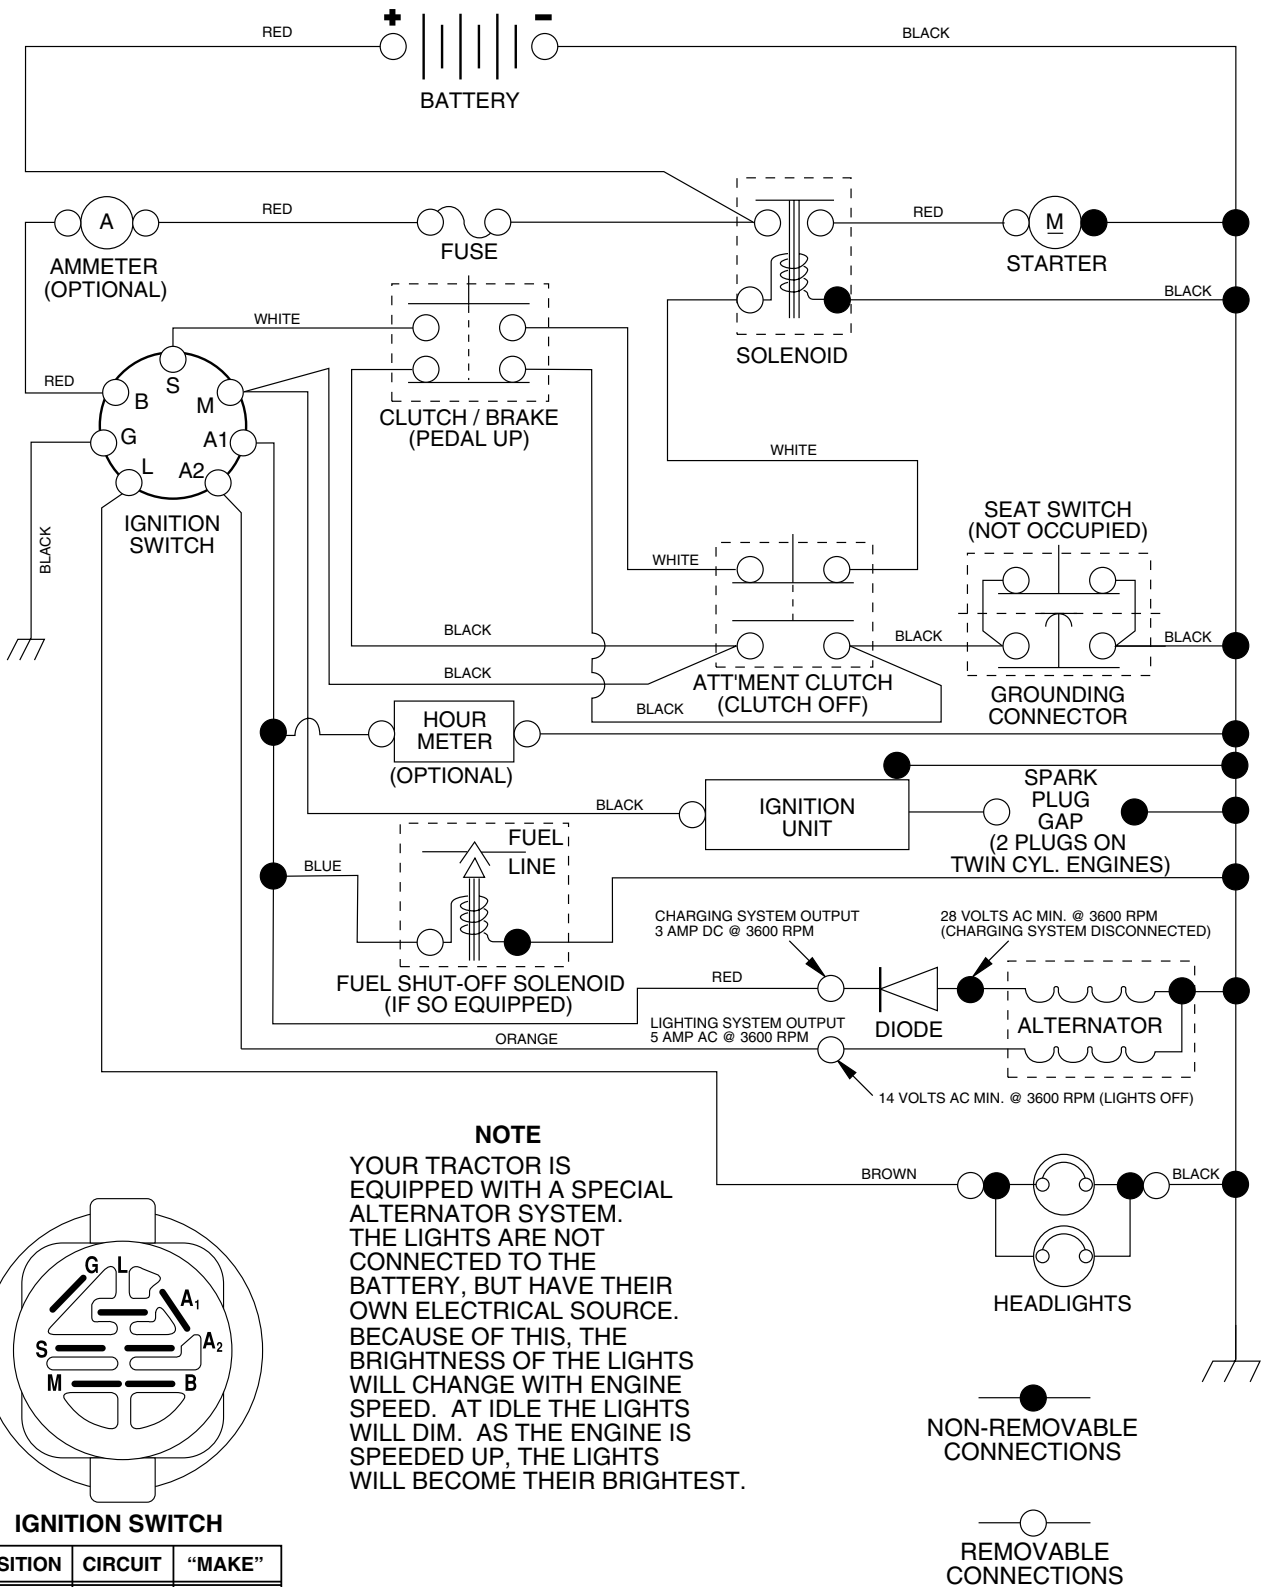

HOW TO USE THIS MANUAL

This manual is designed to provide the customer with a means to identify the parts on his/her tractor when ordering repair parts. The illustrations may or may not represent the actual assemblies; therefore, it is not recommended to use this manual as a guide to assemble or disassemble the tractor. Some hardware and parts are drawn larger in order to more readily identify them.

Each tractor has its own model number.

The model number for your tractor can be found on the fender under the seat.

When ordering parts, always give the following information:

- Product - "Tractor"
- Model Number - "RE145H42J"
- Part Number
- Part Description

TABLE OF CONTENTS

SCHEMATIC.....	3
ELECTRICAL.....	4-5
CHASSIS.....	6-7
DRIVE.....	8-9
STEERING WHEEL.....	10-11
ENGINE.....	12
SEAT.....	13
DECALS.....	14
MOWER LIFT LEVER.....	15
MOWER DECK.....	16-17

TRACTOR - - MODEL NUMBER RE145H42J

SCHEMATIC