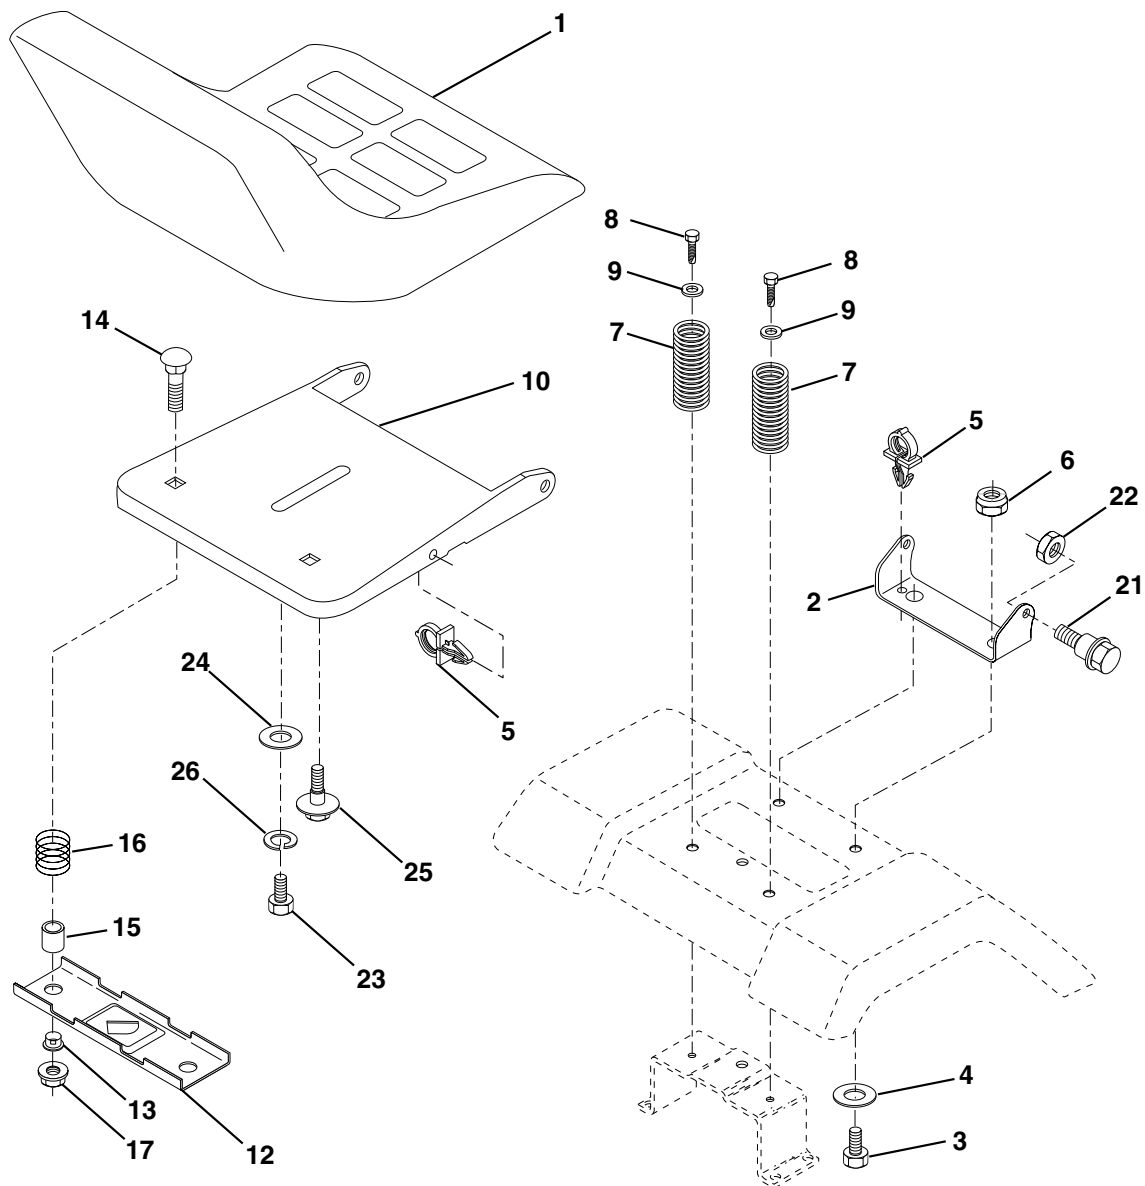

NOTE: All component dimensions given in U.S. inches
1 inch = 25.4 mm

REPAIR PARTS

TRACTOR - - MODEL NUMBER RE145H42J

ENGINE

OPTIONAL EQUIPMENT
Spark Arrester

KEY NO.	PART NO.	DESCRIPTION	KEY NO.	PART NO.	DESCRIPTION
1	170865	Control Th/ch	37	137040	Line Fuel
2	17720410	Screw Hex Thd Cut 1/4-20x5/8 T	38	148315	Plug Drain Oil Easy
3	-----	Engine Briggs Model No. 287707 (Order parts from engine manufacturer)	44	17670412	Screw Hex Wsh Thdrol 1/4-20 x 3/4
4	137352	Muffler Exhaust B&S	45	17000612	Screw Hex Wsh Thdr 3/8-16 x 3/4
13	165291	Gasket Eng	46	19091416	Washer 9/32 X 7/8 X 16 Ga
14	148456	Tube Drain Oil Easy	62	10040500	Washer 5/16
16	11050600	Washer Lock Ext Tooth 3/8	66	127951	Stop Throttle 3000 RPM
23	169837	Shield Brn/Db Guard	72	71070512	Screw 5/16-18 x 3/4
29	137180	Kit Spark Arrester (Flat Scrm)	78	17060620	Screw 3/8-16x1-1/4
31	174642	Tank Fuel Front 2 00	81	73510400	Nut Keps Hex 1/4-20 Unc
32	140527	Cap Asm Fuel			
33	123487X	Clamp Hose Blk			

NOTE: All component dimensions given in U.S. inches.
1 inch = 25.4 mm.

REPAIR PARTS

TRACTOR - - MODEL NUMBER RE145H42J

SEAT

KEY NO.	PART NO.	DESCRIPTION
1	127427	Seat
2	140551	Bracket, Pivot, Seat
3	71110616	Bolt
4	19131610	Washer 13/32 x 1 x 10 Ga.
5	145006	Clip, Push-in
6	73800600	Nut
7	124181X	Spring, Seat
8	17000616	Screw 3/8-16 x 1
9	19131614	Washer 13/32 x 1 x 14 Ga.
10	174894	Pan, Seat
12	121246X	Bracket, Mounting, Switch, Seat
13	121248X	Bushing, Nylon