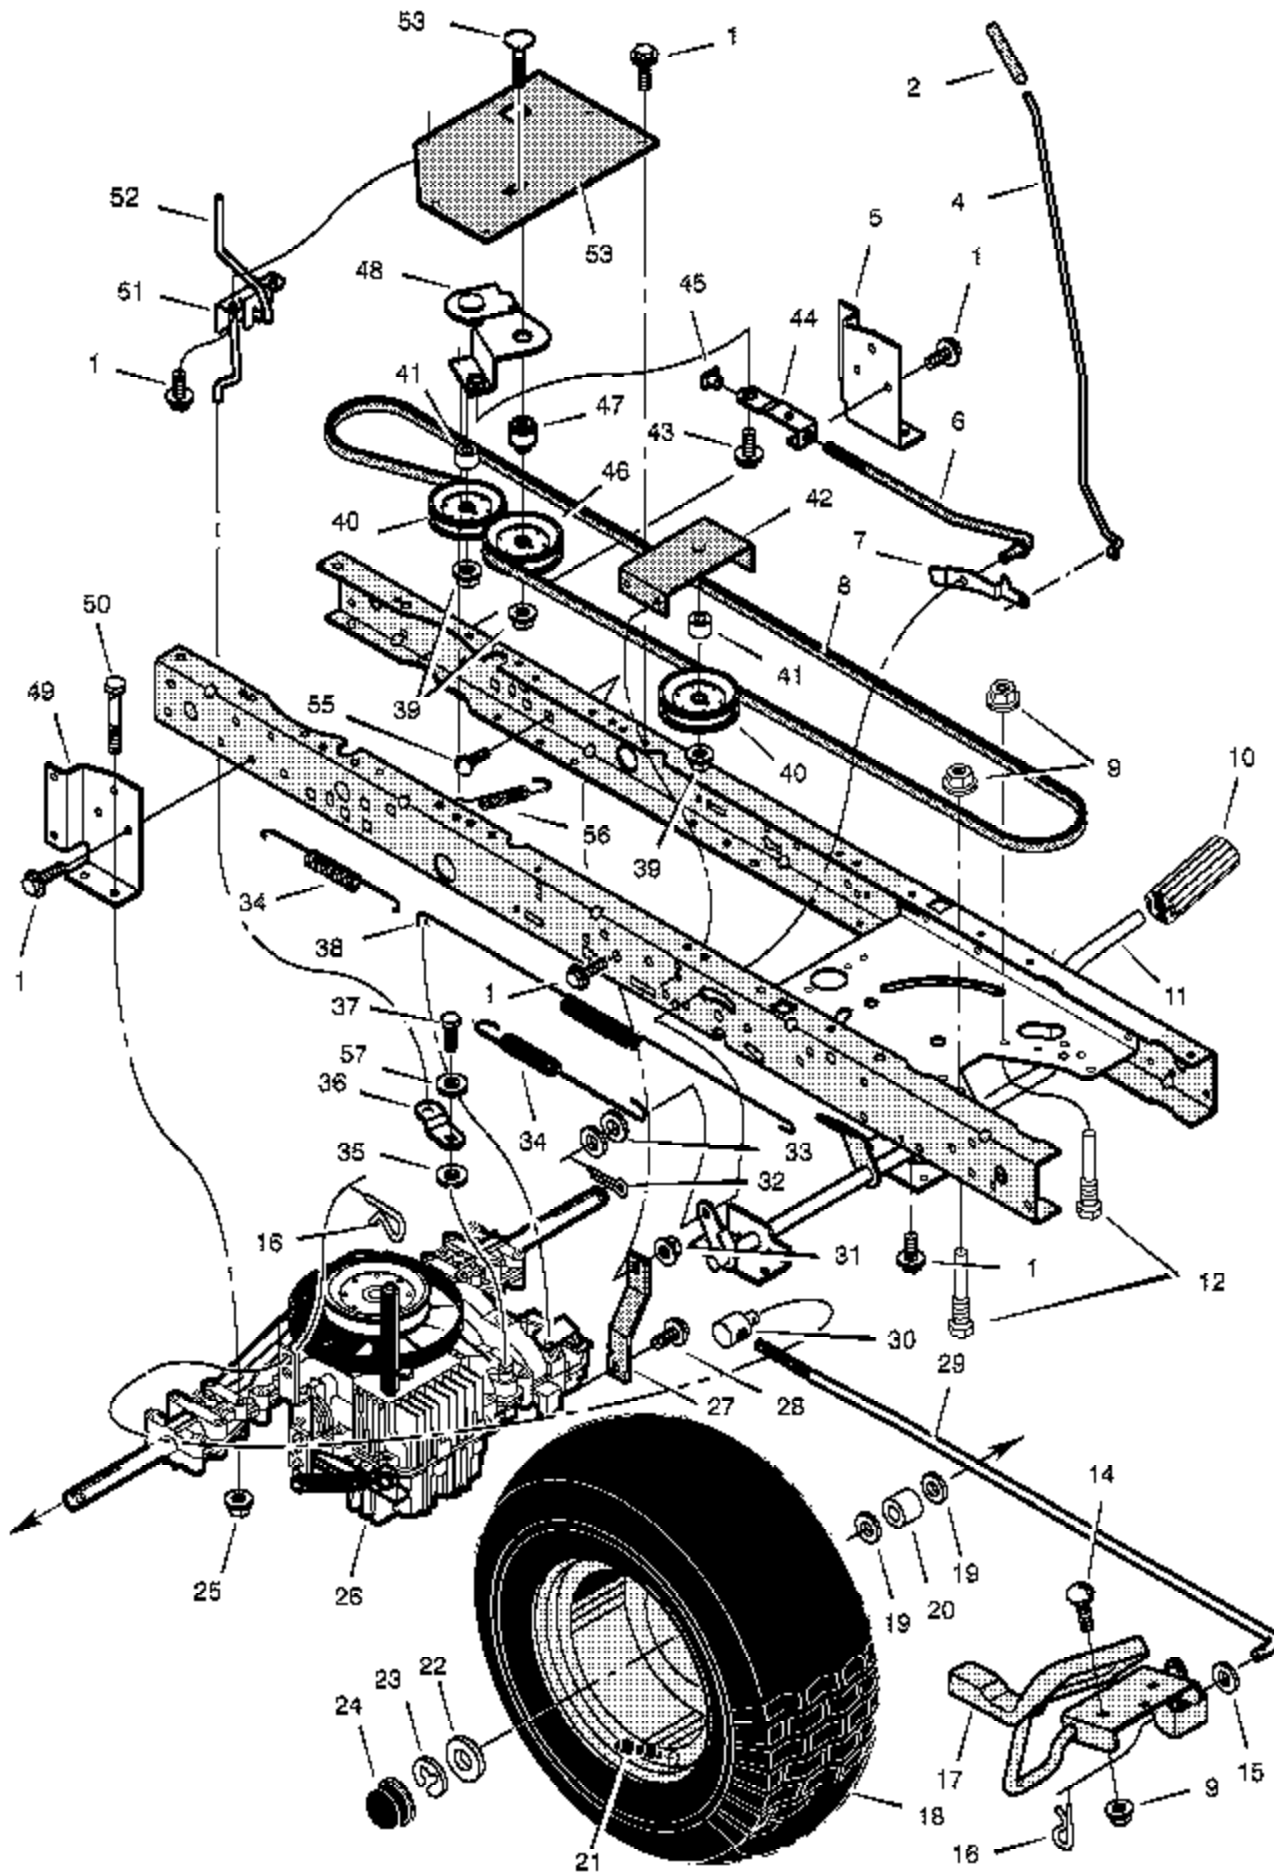

Ref #	Part Number	Qty	Description
1	26X249		Screw
2	091079		Grip, Parking Brake
4	1001245 Z		Rod, Parking Brake
5	094185E701		Bracket, Transaxle - Left
6	1001013 Z		Rod, Clutch
7	094045 Z		Latch, Parking Brake
8	37X106		V-Belt, Drive
9	015X79		Nut, Flange
10	021544		Pedal, Brake/Clutch
11	1001011E701		Assembly, Brake Pedal
12	094384		Screw, Guide
14	002X53		Bolt, Carriage
15	017X57		Washer
16	0031X4		Pin, Hair
17	1001231E701		Pedal Assembly, Hydro
18	092511-650		Wheel & Tire Ass'y -Rear 20"
	407926		Tire ONLY
	407049		Tube ONLY
19	17X160		Washer
20	690554 Z		Spacer
21	024373		Stem, Valve
22	17X195		Washer
23	0011X3		E-Ring
24	094618		Cap, Hub
25	015X88		Nut, Centerlock
26			Transaxle For information on Replacement Parts see the Central Parts Distributor in your area.
27	1001085E701		Strap, Torque
28	26X216		Screw
29	1001234 Z		Rod, Control
30	092132		Nut, Adjusting
31	015X84		Nut, Centerlock
32	030X20		Pin, Cotter
33	017X48		Washer
34	165X92		Spring, Extension
35	17X148		Washer
36	1001086 Z		Arm, Disconnect
37	06X105		Capscrew
38	165X150		Spring, Brake
39	015X98		Locknut, Flange
40	690409		Pulley, Idler
41	690369		Spacer
42	1001097E701		Bracket, Idler Assembly
43	009X49		Bolt, Shoulder
44	1001007 Z		Link, Clutch
45	1001014		Nut, Tee
46	690410		Pulley, Idler
47	1001012		Bushing, Pivot
48	1001018 Z		Arm Assembly, Idler
49	094184E701		Bracket, Transaxle -Right
50	01X155		Bolt, Hex
51	1001214 Z		Bracket, Disconnect
52	1001215 Z		Rod, Disconnect
53	1001108E701		Bracket, Idler Pivot
54	002X92		Bolt, Carriage
55	002X78		Bolt, Carriage
56	165X155		Spring, Clutch