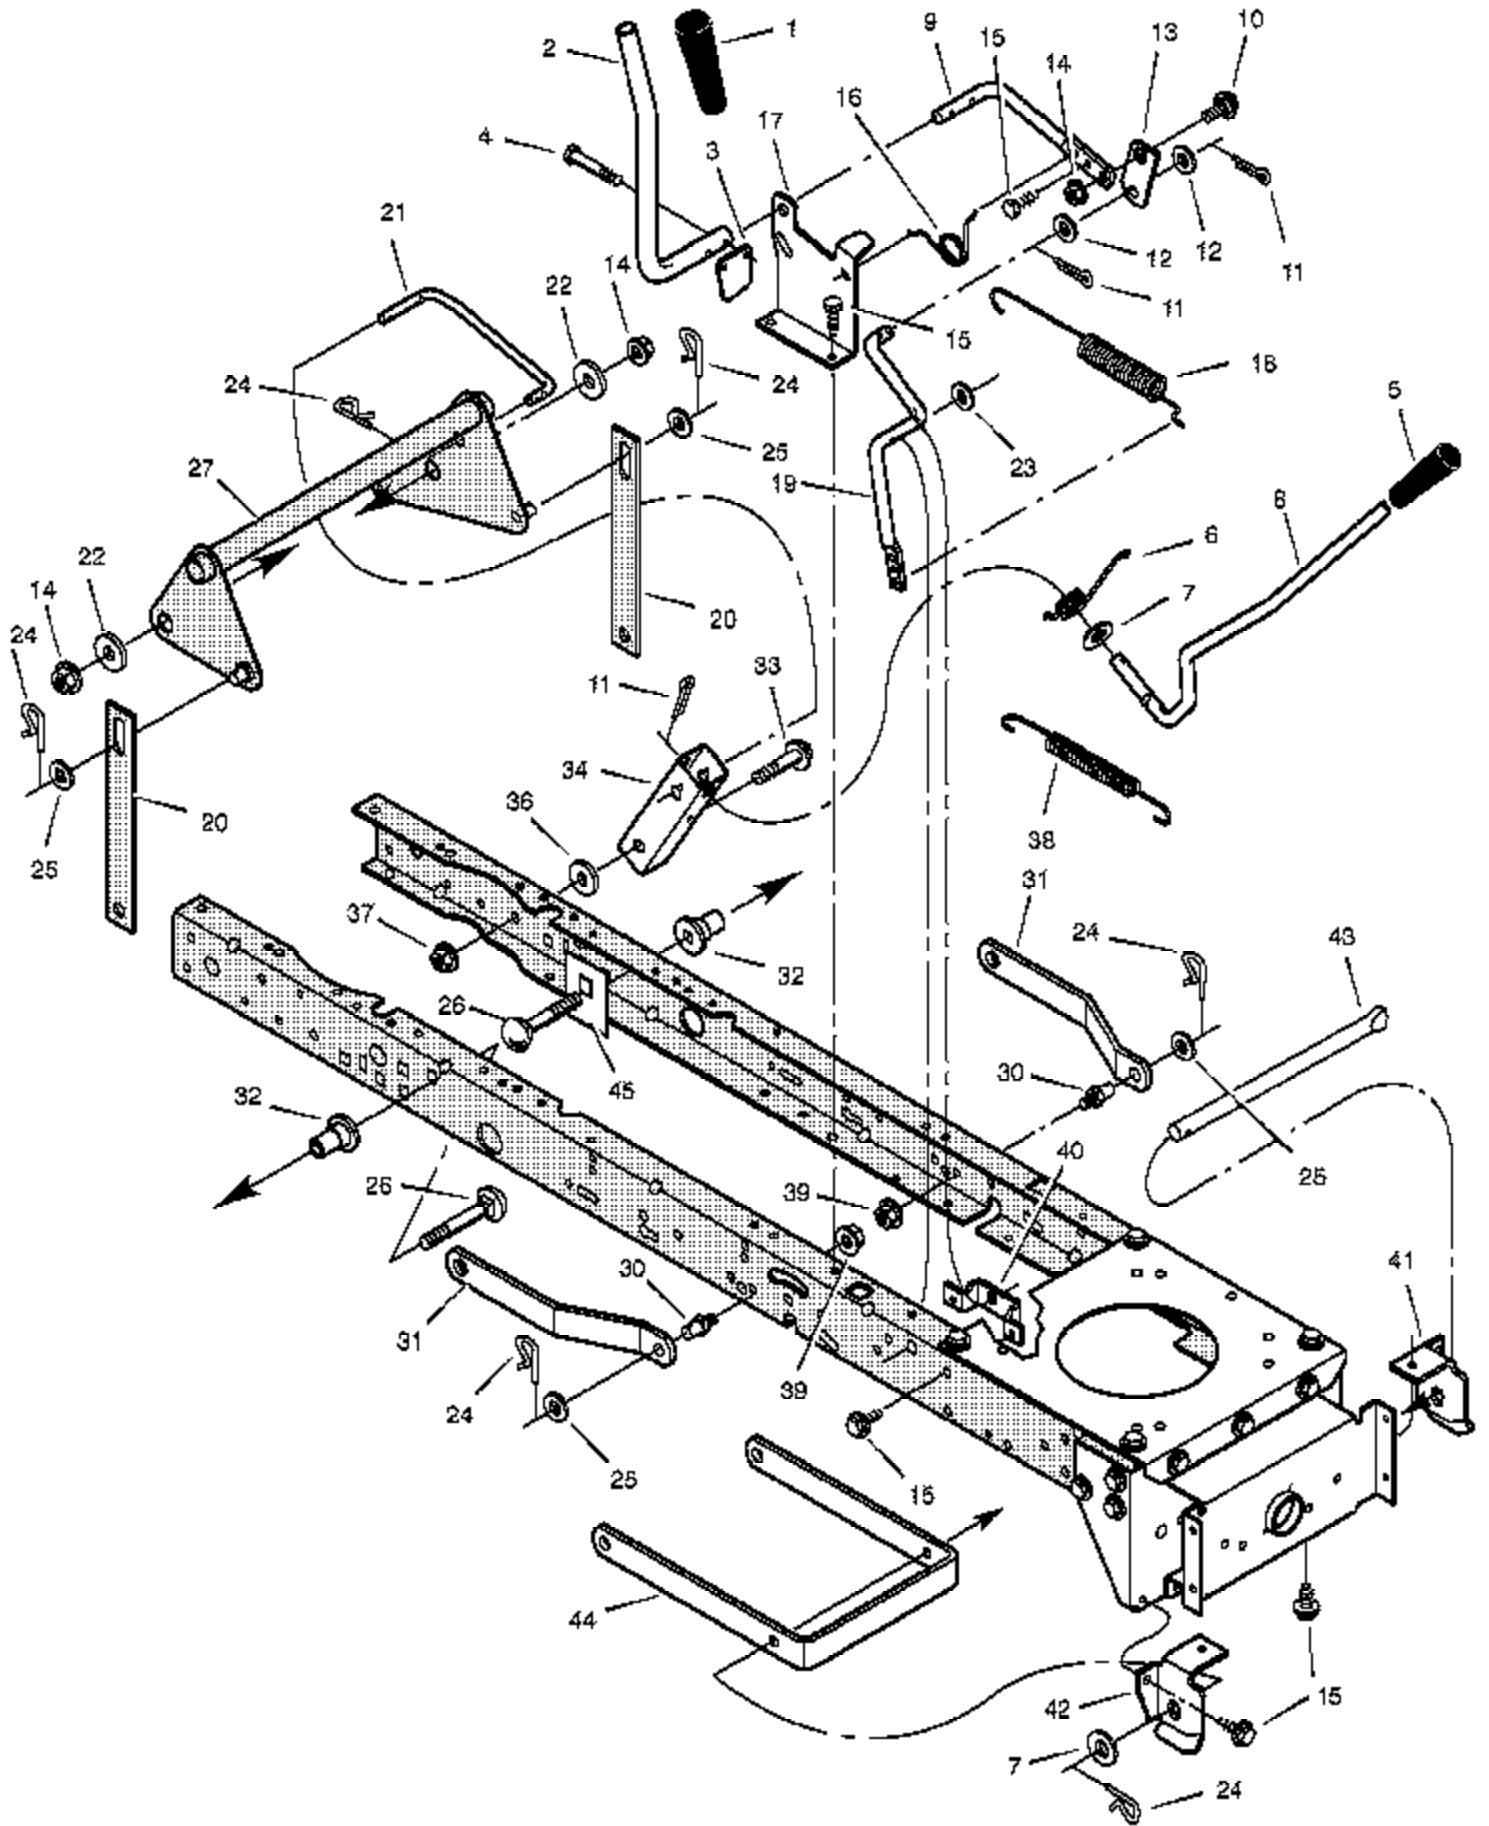

Ref #	Part Number	Qty	Description
1	092698		Grip
2	094826 Z		Handle, PTO
3	094022 Z		Pad, Switch
4	0025X3		Bolt
5	092697		Grip
6	166X40		Spring
7	17X103		Washer
8	690533		Lever, Lift
9	094017 Z		Lever, PTO
10	009X39		Bolt, Shoulder
11	030X20		Pin, Cotter
12	017X57		Washer
13	094004 Z		Link, PTO
14	015X84		Nut, Flange
15	26X249		Screw
16	166X39		Spring
17	094018E701		Bracket, PTO
18	165X119		Spring
19	690394E701		Crank, PTO
20	690212E701		Link, Lift
21	690122E701		Link, Lift Handle
22	17X168		Washer
23	017X57		Washer
24	0031X4		Pin, Hair
25	017X91 Z		Washer
26	002X85		Bolt, Carriage
27	1001111E700		Lever Assembly, Lift
30	094067		Pin
31	094055E701		Bracket, Rear Suspension
32	690151		Spacer, Lifter
33	009X53		Bolt, Shoulder
34	094015E700		Bracket, Pivot
36	17X191		Washer
37	015X84		Nut, Flange
38			UNKNOWN
39	015X68		Nut, Flange
40	094005E700		Bracket, PTO
41	094027E700		Hanger, Left Deck
42	094026E700		Hanger, Right Deck
43	094158 Z		Rod, Hanger
44	690539E701		Bracket, Suspension
45	1001098E701		Plate, Stiffening