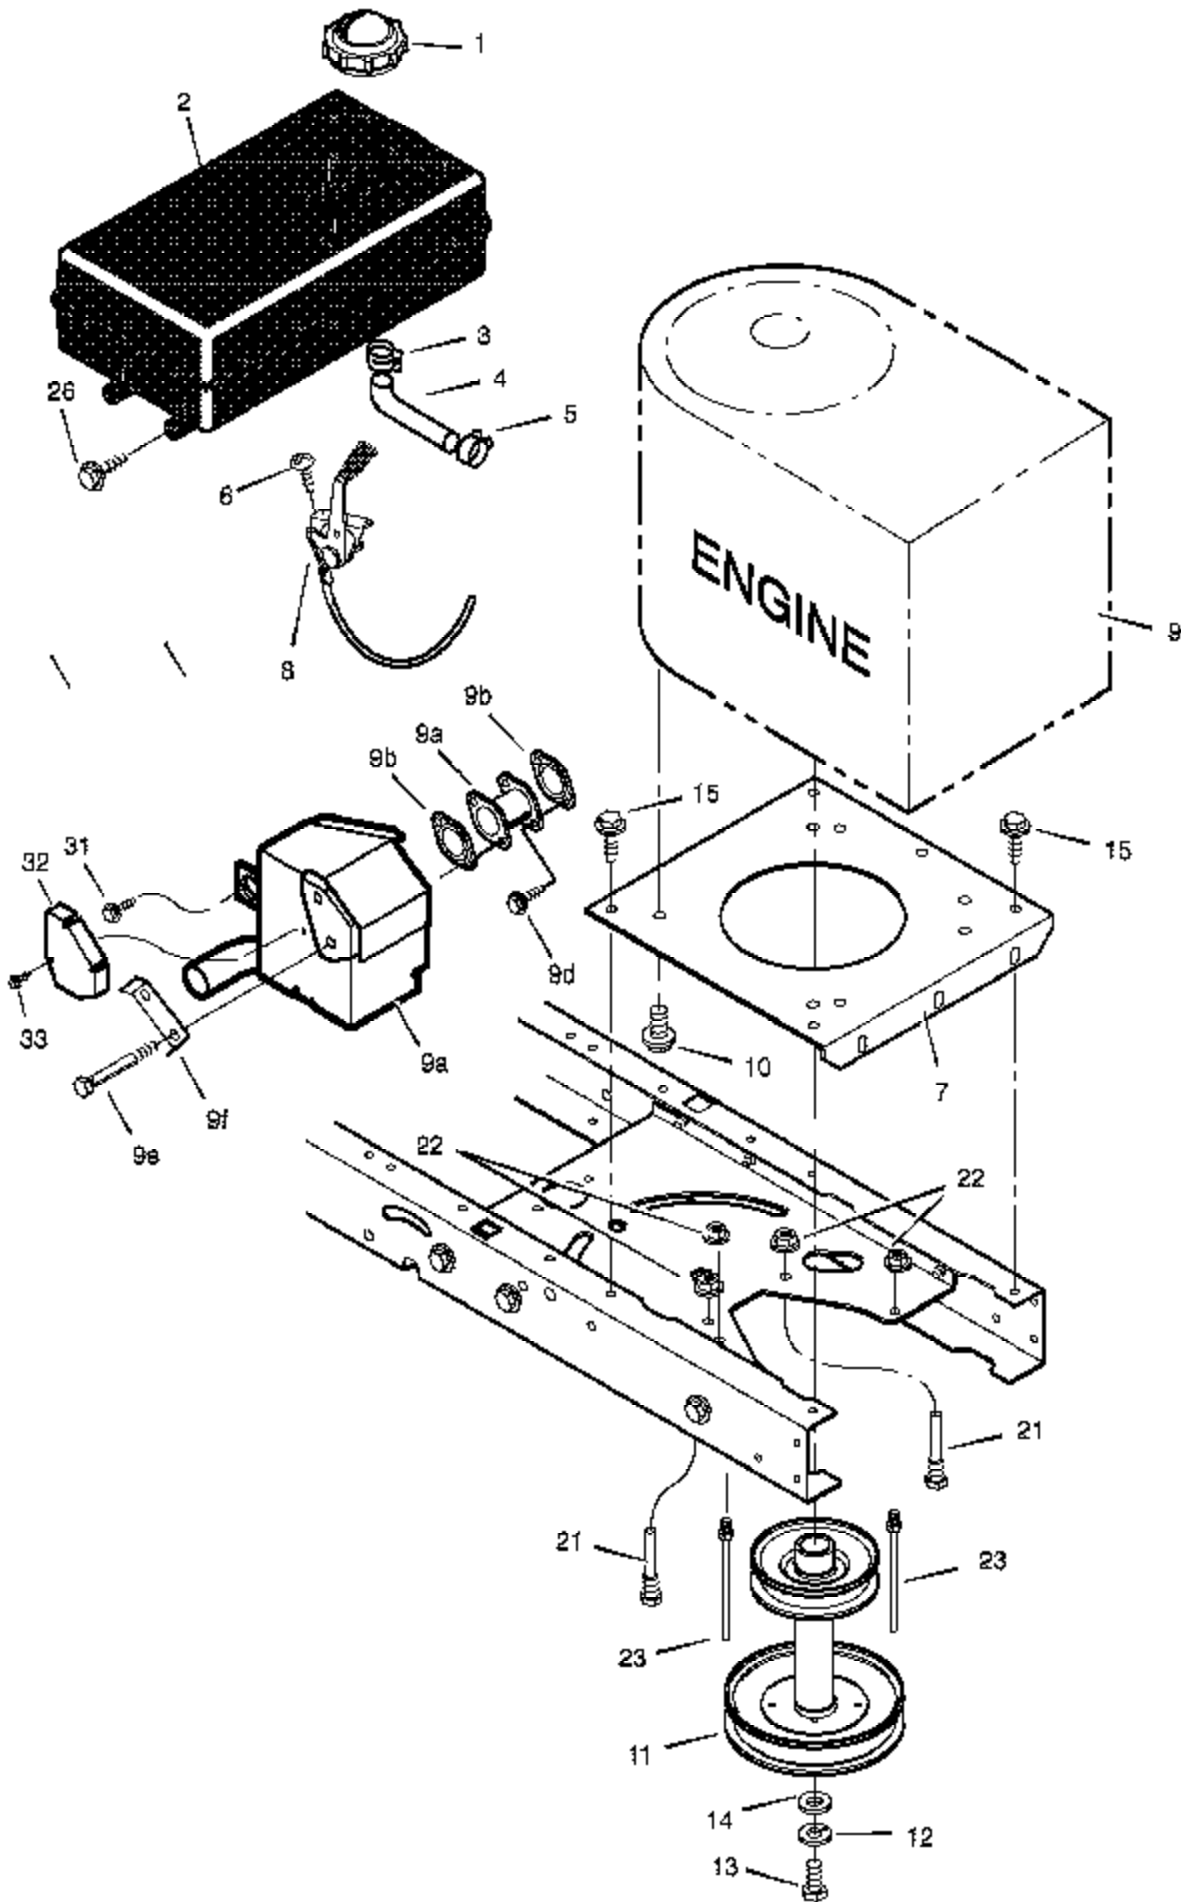

Ref #	Part Number	Qty	Description
57	017X38		Washer

Ref #	Part Number	Qty	Description
1	250X92		Harness, Light Wire
	092372		Socket, Light
	090084		Bulb, Light
2	250X117		Harness, Chassis Wire
3	092556		Switch, Ignition
	020729		Key, Ignition
	091489		Nut, Hex
	091488		Cap, Ignition
4	094136		Switch, Limit
5	302031		Fuse
	407078		Holder, Fuse
6	094613		Solenoid
	26X229		Screw, Mounting
	15X116		Locknut
7	024X32		Cable, Battery Ground
	26X213		Screw, Ground Cable
8	021075		Battery
	002X82		Bolt, Carriage
	014X79		Wingnut
9	250X67		Harness, Seat Switch Wire
10	094159		Switch, Seat Sensor
11	024X31		Cable