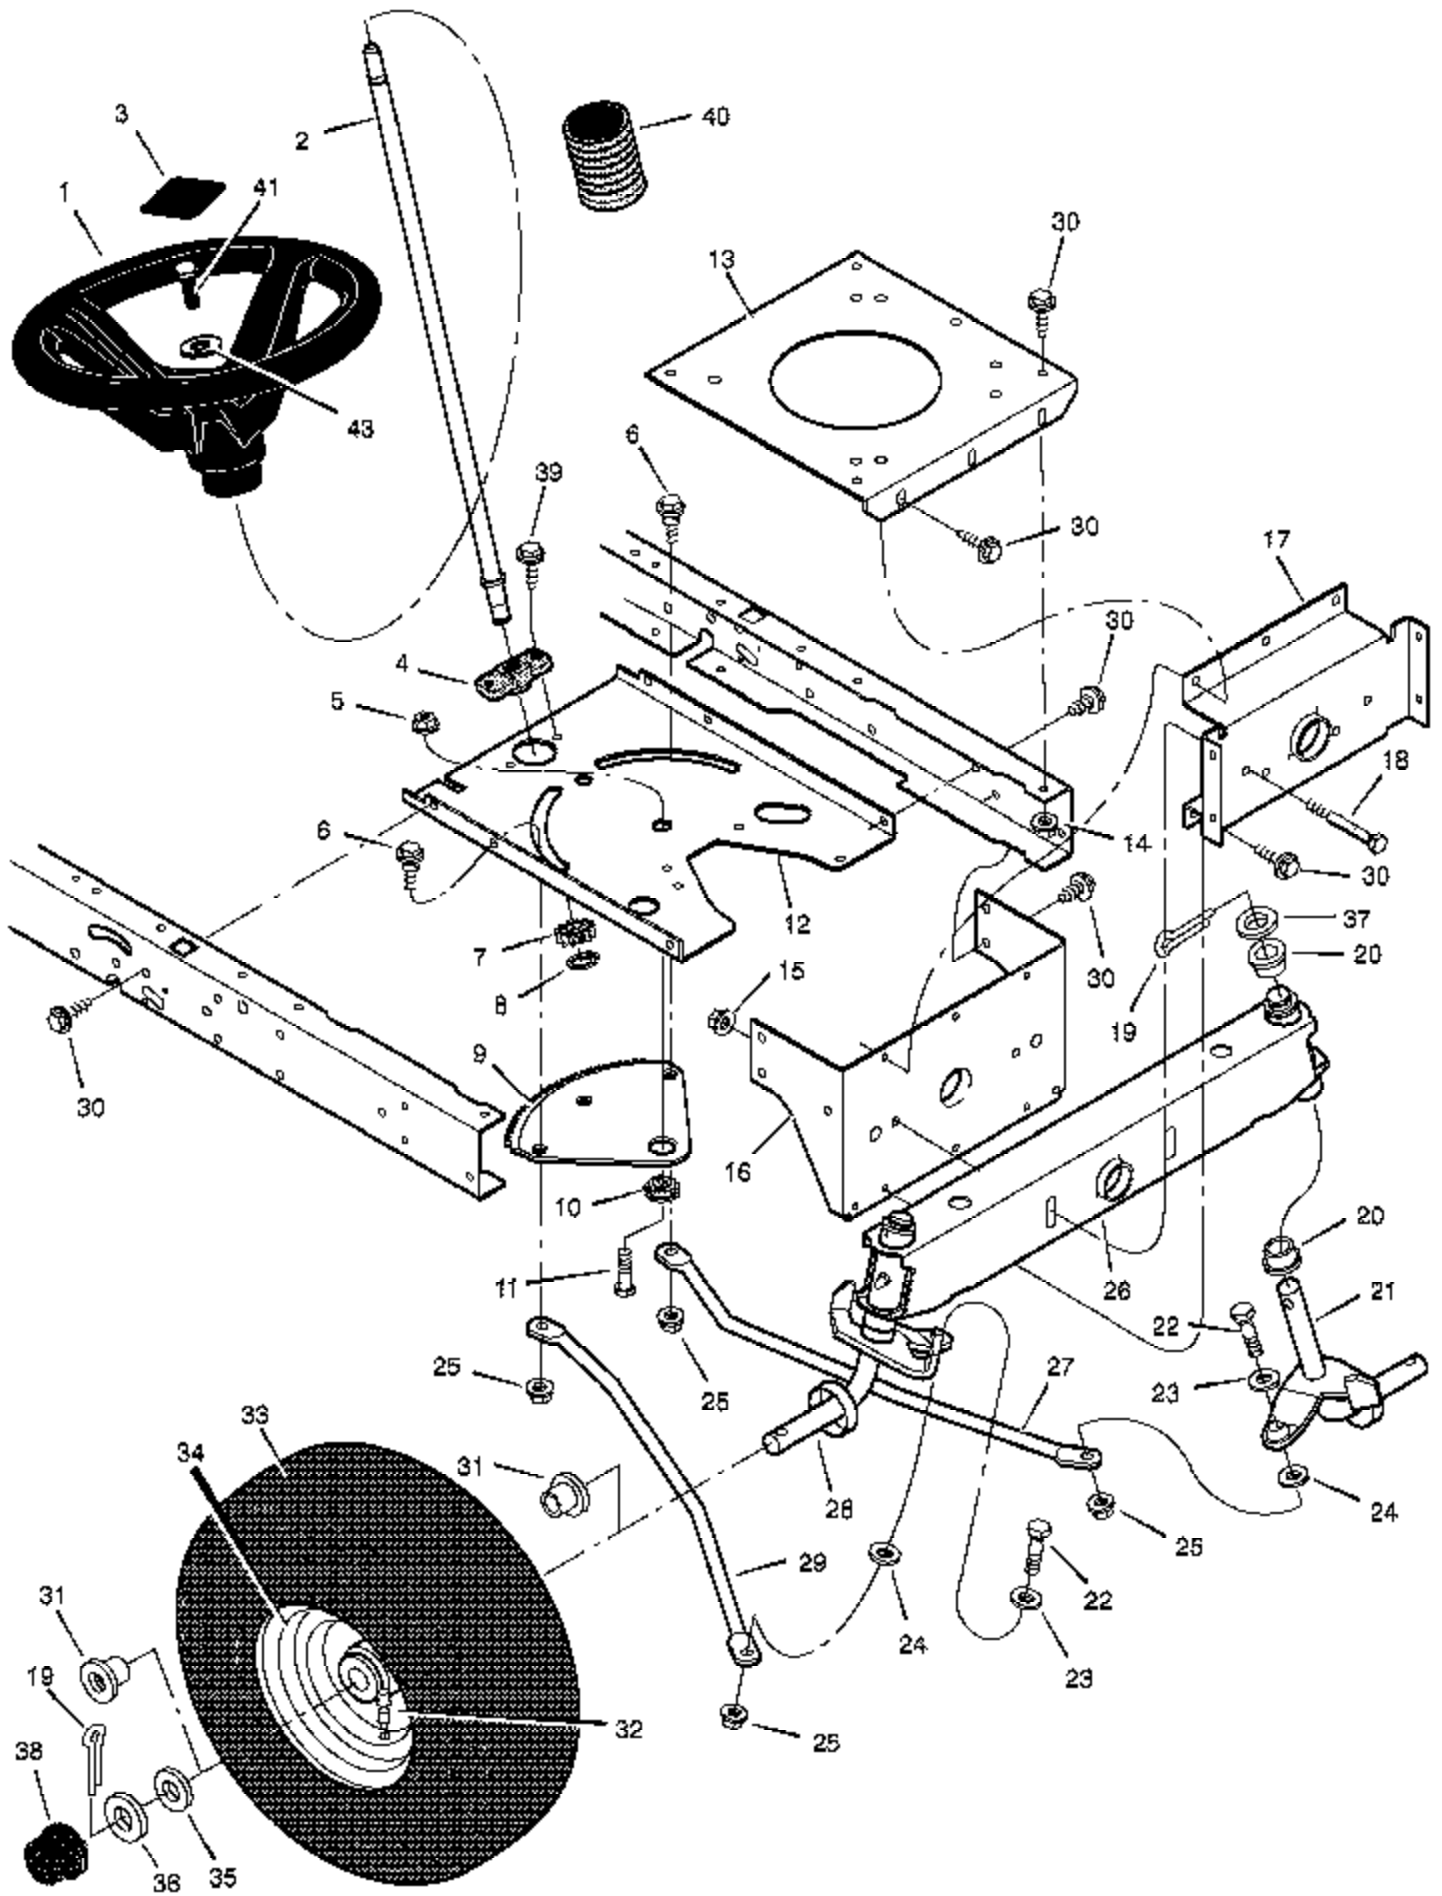

Ref #	Part Number	Qty	Description
1	095185		Wheel, Steering
2	690625		Post, Steering
3	711326		Insert, Steering Wheel
4	094124		Bearing
5	15X111		Nut, Flange
6	009X57		Bolt, Shoulder
7	690183		Gear, Pinion
8	011X25		Ring, Snap
9	094121		Gear, Sector
10	094123		Bearing
11	001X84		Bolt
12	1001121E701		Plate, Steering
13	094006E700		Plate, Engine
14	015X88		Nut, Flange
15	15X118		Nut, Flange
16	1001270E701		Bracket, Hanger
17	094007E701		Axle, Hanger
18	01X146		Bolt
19	030X49		Pin, Cotter
20	690150		Bearing
21	094576E701		Spindle Assembly, Left
22	01X111		Bolt
23	17X104		Washer
24	017X53 Z		Washer
25	015X84		Nut, Flange
26	1001460E701		Axle Assembly
27	095329E701		Drag Link, Left
28	094575E701		Spindle Assembly, Right
29	095328E701		Drag Link, Right
30	26X249		Screw
31	091334		Bearing, Wheel
32	024373		Stem, Valve
33	024380		Tire
	407924		Tube
34	094581-650		Wheel and Tire Assembly
35	17X195		Washer
36	17X192		Washer
37	17X113		Washer
38	094618		Hub Cap
39	26X267		Screw
40	092059		Bellows
41	0025X3		Bolt
43	17X146		Washer