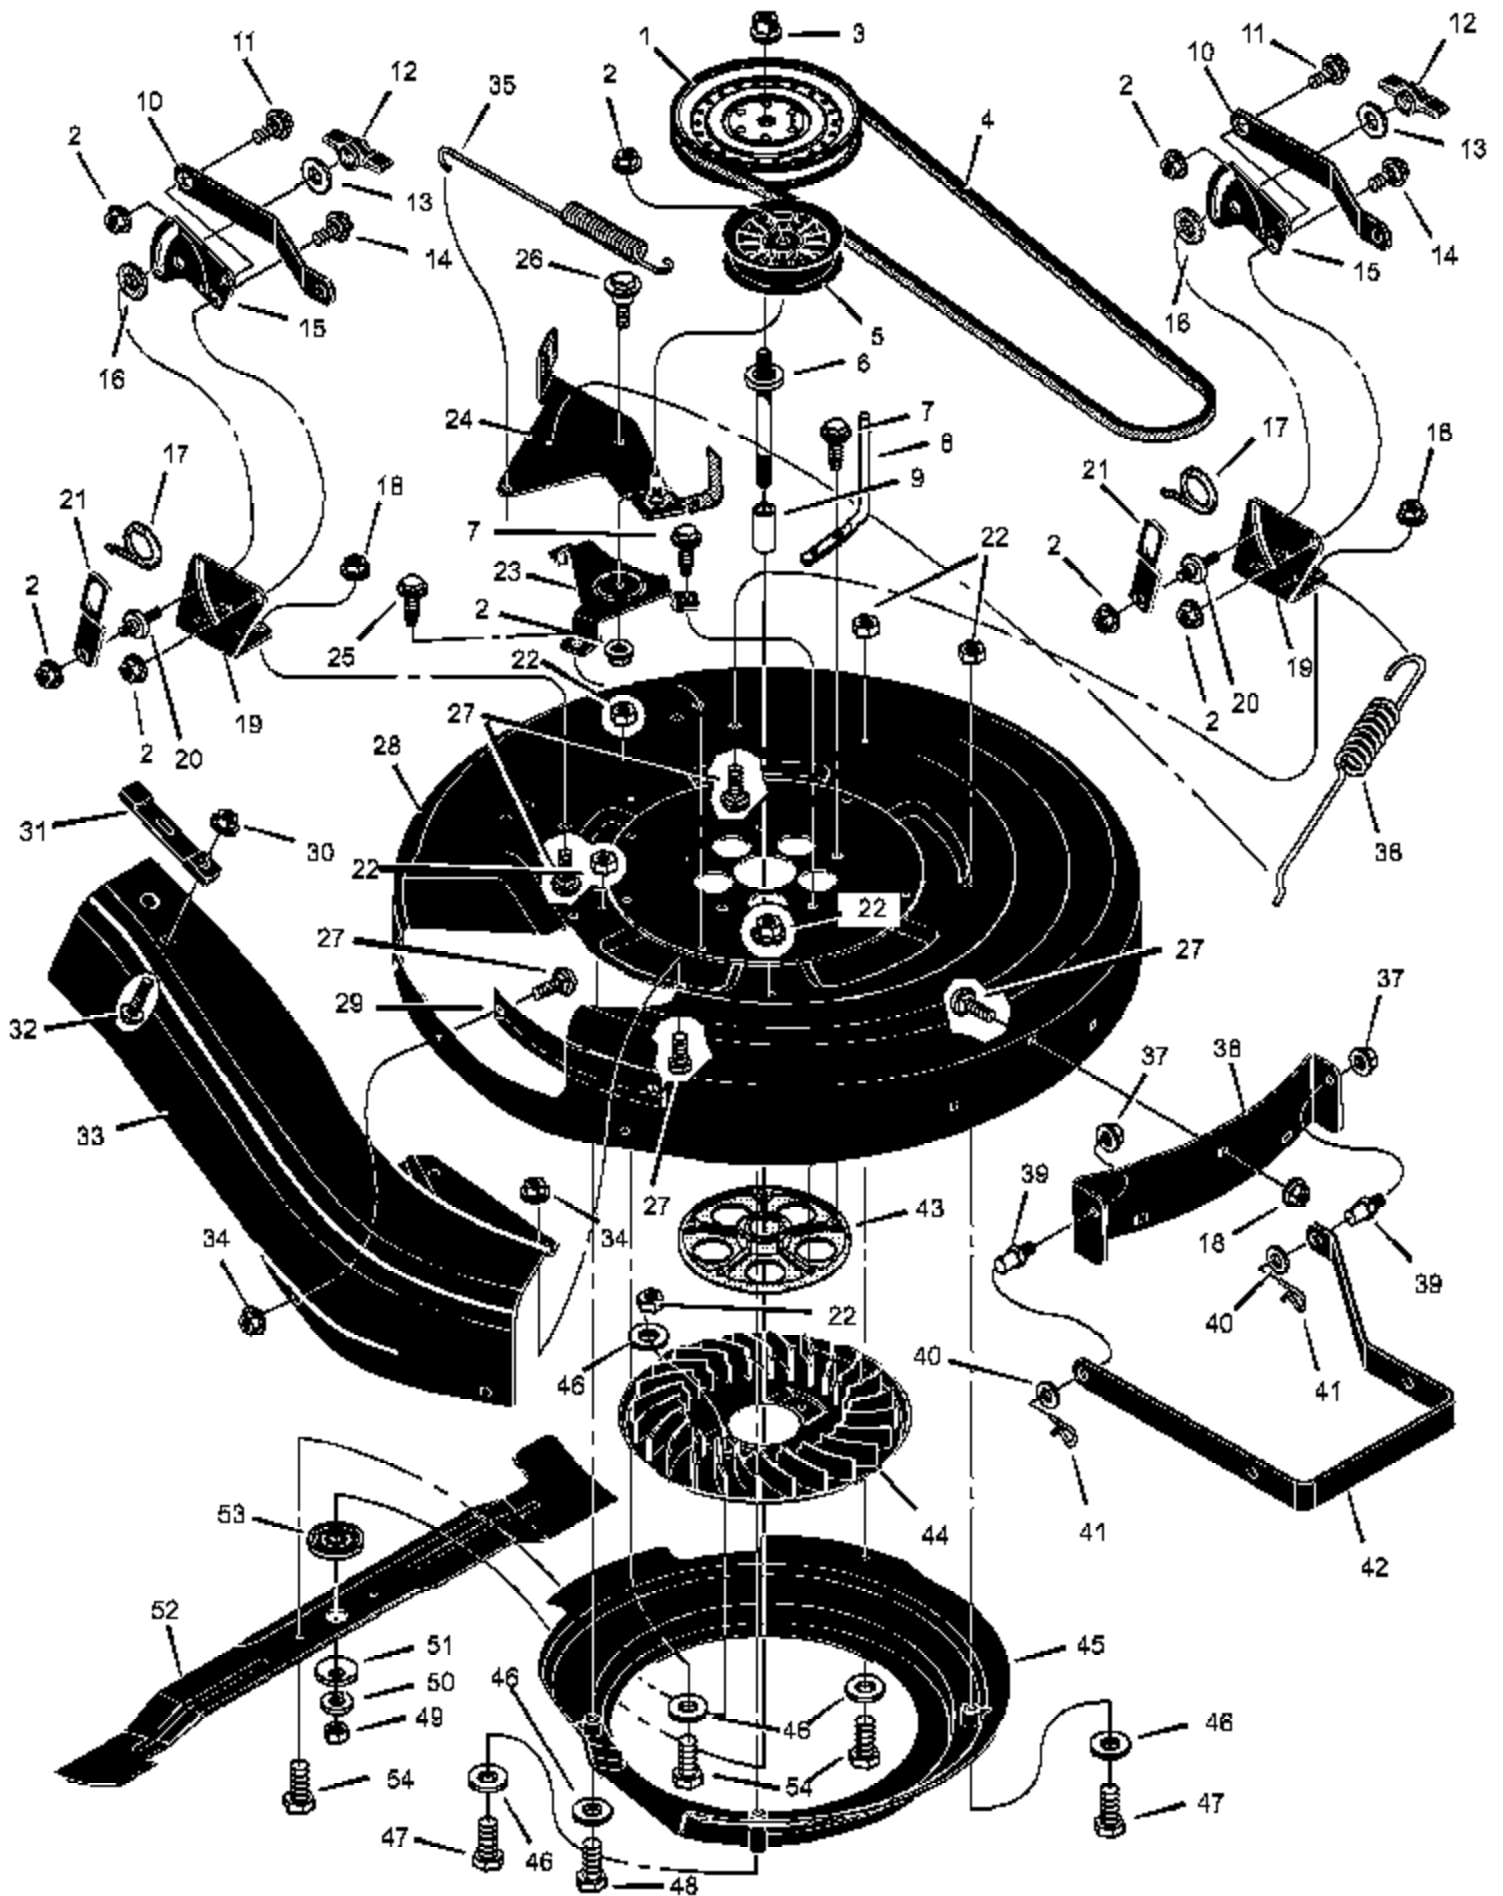

Ref #	Part Number	Qty	Description
1	690432		Pulley
2	015X84		Nut, Flange
3	15X121		Nut
4	037X74		Belt, Blade
5	690387		Pulley, Idler
6	094129		Mandrel
7	0025X7		Screw
8	092424		Guide, Belt
9	094130		Spacer
10	094055E700		Bracket, Rear Suspension
11	009X52		Bolt, Shoulder
12	094068		Knob
13	017X45		Washer
14	009X51		Bolt, Shoulder
15	690379E700		Plate, Suspension
16	094137		Pad, Friction
17	166X43		Spring
18	015X79		Nut, Flange
19	690378E700		Bracket, Rear Deck
20	095194		Pin, Hanger
21	094053		Link, Lift
22	15X116		Nut
23	690427E700		Bracket, Idler Arm
24	690647		Assembly, Idler Arm & Pad
25	26X249		Screw
26	009X39		Bolt, Shoulder
27	002X64		Bolt, Carriage
28	690596		Housing, Blade
29	690399E700		Baffle
30	015X89		Nut, Flange
31	054695		Strap, Rubber
32	01X139		Screw
33	690367		Extension, Chute
34	015X79		Nut
35	165X118		Spring, PTO
36	165X140		Spring, Extension
37	015X84		Nut, Flange
38	690380E700		Bracket, Front Deck
39	094067		Pin, Threaded Shoulder
40	017X91		Washer
41	0031X4		Pin, Hair
42	690381E700		Hanger, Front
43	094305		Housing, Jackshaft
44	690359		Fan, Assist
45	690360		Housing, Fan
46	017X37 Z		Washer
47	001X71		Bolt
48	01X106		Bolt
49	15X100		Nut
50	17X165		Washer
51	17X166		Washer, Belleville
52	690398E701		Blade
53	092466		Adapter, Blade
54	01X121		Bolt
	776110		Blade Housing, Complete Includes items 1 - 54