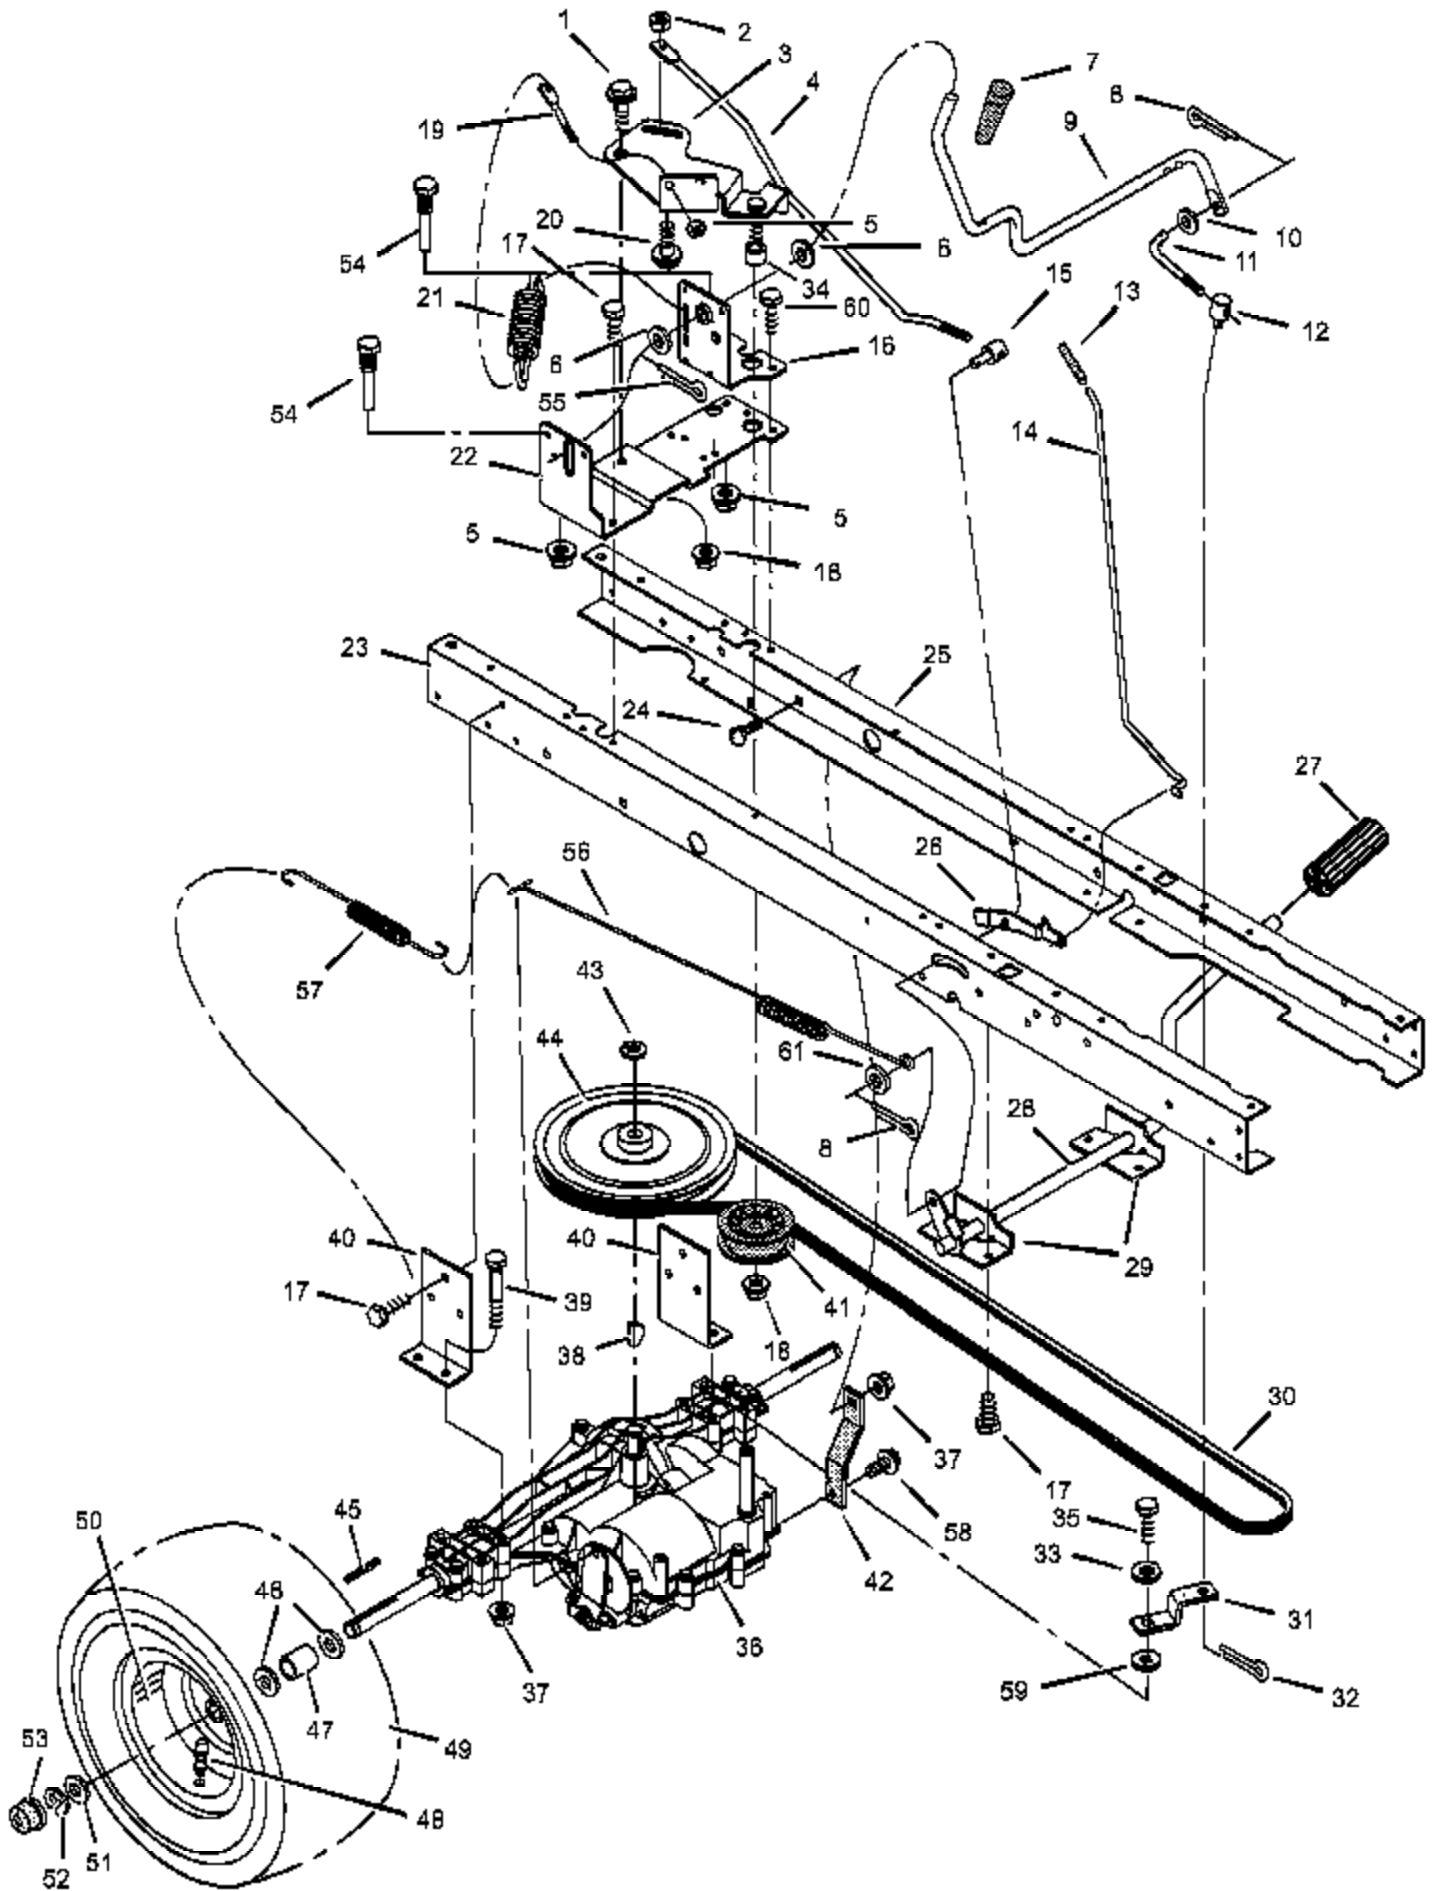

Ref #	Part Number	Qty	Description
1	009X39		Bolt, Shoulder
2	015X89		Nut, Hex
3	690273		Arm, Idler
4	094041 Z		Rod, Clutch
5	015X79		Nut
6	17X102		Washer
7	092697		Grip
8	030X20		Pin, Cotter
9	094043 Z		Lever, Shift
10	017X47 Z		Washer
11	094044 Z		Link, Shift
12	021920		Nut, Adjuster
13	091079		Grip
14	1001271 Z		Rod, Parking Brake
15	094815		Nut, Adjuster
16	1001303 Z		Bracket, Shift Pivot
17	26X249		Screw
18	015X84		Nut
19	094042 Z		Mount, Stud Spring
20	009X54		Bolt, Shoulder
21	165X116		Spring, Extension
22	1001302E700		Bracket, Right Shifter
23	1001268E701		Frame, Right
24	002X53		Bolt, Carriage
25	1001269E701		Frame, Left
26	094045 Z		Latch, Parking Brake
27	021544		Pedal
28	094038E700		Lever, Brake/Clutch
29	1001117E700		Bracket, Pedal
30	037X87		Belt, Motion Drive
31	094031 Z		Yoke, Shift
32	0031X6		Pin, Hair
33	017X38		Washer
34			UNKNOWN
35	06X105		Bolt
36			Transaxle For information on Replacement Parts see the Central Parts Distributor in your area.
37	015X88		Nut
38	020697		Key, Woodruff
39	01X155		Bolt
40	094008E700		Bracket, Transaxle
41	690409		Pulley
42	094433		Bracket, Transaxle Support
43	0011X7		E-Ring
44	095094		Pulley, Drive
45	021553		Key, Square
46	17X160		Washer
47	690554 Z		Spacer, Transaxle
48	024373		Stem, Valve
49	776114		Tire
	407049		Tube
50	690376-601		Wheel & Tire Assembly
51	17X195		Washer
52	0011X3		E-Ring
53	094618		Hub Cap
54	093349		Guide, Belt
55	0031X4		Pin, Hair