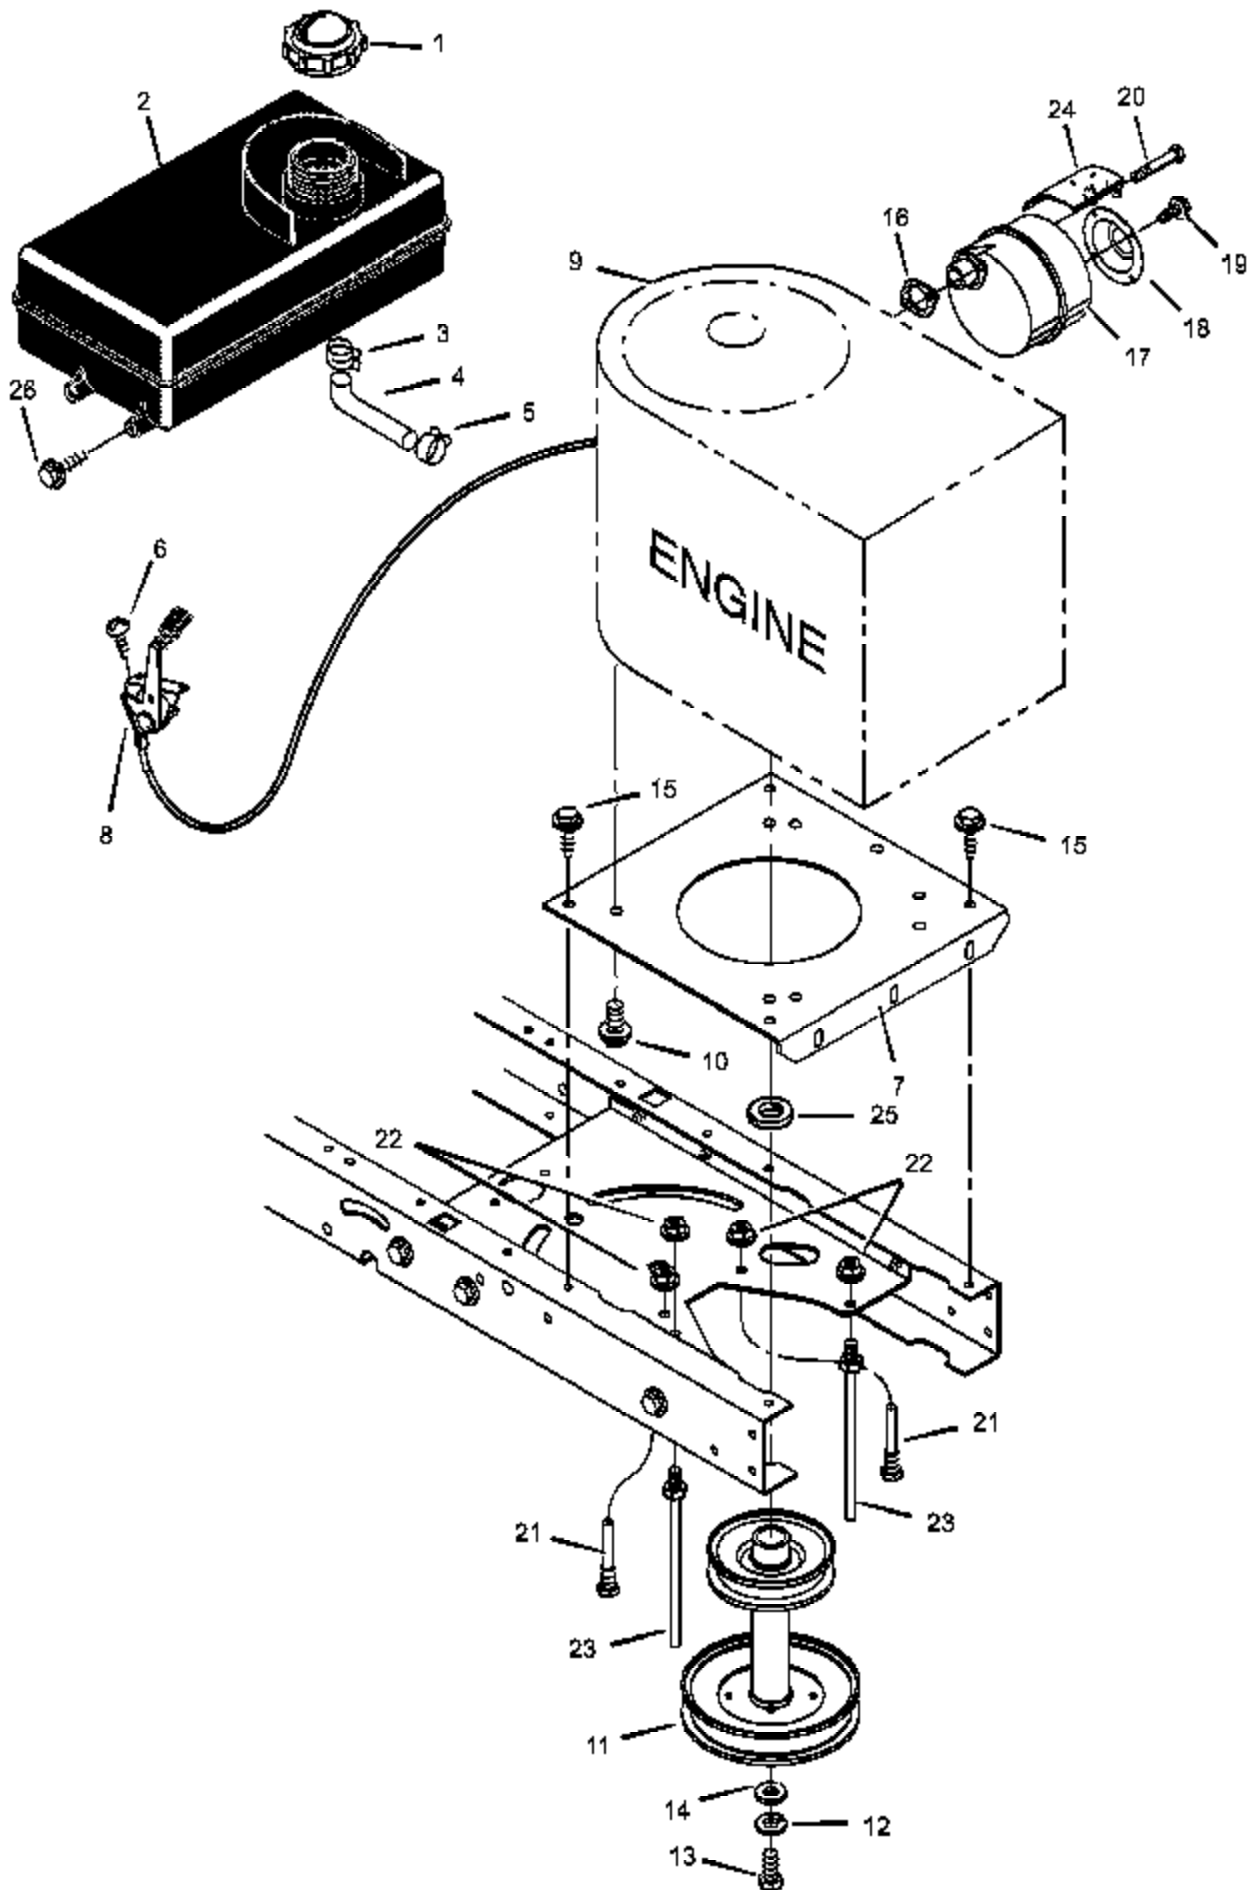

Ref #	Part Number	Qty	Description
1	092317		Fuel Cap
2	094073		Fuel Tank
3	095197		Hose Clamp
4	023717		Fuel Line
5	095197		Hose Clamp
6	26X201		Screw
7	094006E700		Plate, Engine
8	091989		Throttle Control
9			Engine
10	0025X7		Bolt, Engine Mount
11	690439 Z		Stack Pulley Assembly
12	019X35		Lockwasher
13	01X140		Bolt, Hex
14	17X170		Washer
15	26X249		Screw
16	091309		Gasket
17	091271		Muffler
18	1001350		Deflector, Muffler
19	26X208		Screw
20	01X134		Bolt, Hex
21	094384		Guide, Belt
22	015X79 Z		Nut, Flange
23	094066		Guide, Belt
24	091277		Shield, Heat
26	26X253		Screw
25	093077		Spacer