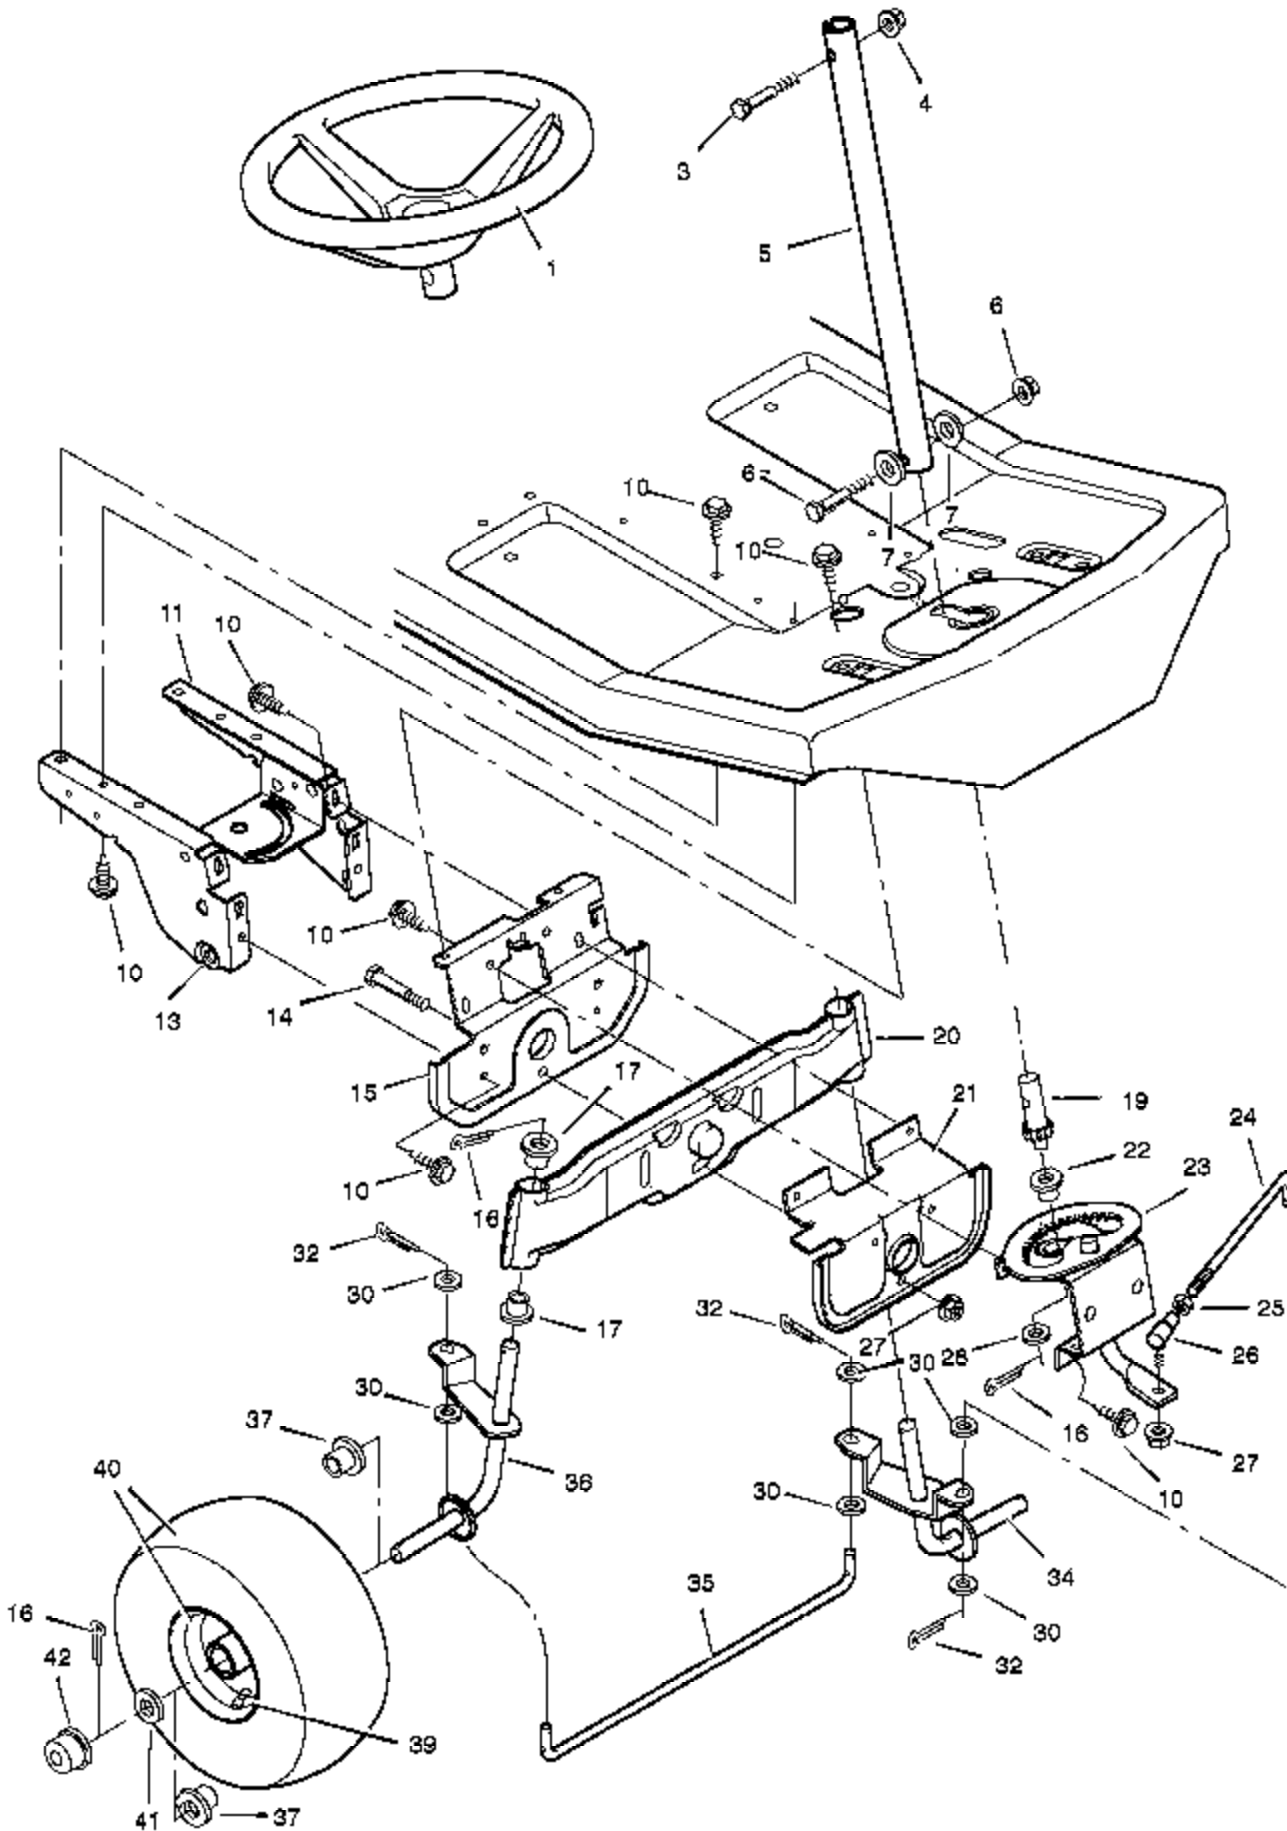

Ref #	Part Number	Qty	Description
62	015X43		Locknut, Hex
63	17X148		Washer
64			Transaxle, Dana Model 4450-1 Parts are available from a Authorized Engine Service Center. See "Engines, Gasoline" or "Gasoline Engines" in the yellow pages of the telephone directory.
65	002X53		Bolt, Carriage
66	056503 Z		Bracket, Transaxle
67	01X139		Bolt, Hex
68	17X160		Washer
69	056534		Key, Square
70	92308-601		Wheel & Tire Assembly
71	17X195		Washer
72	0011X3		E-Ring Stem
73	024373		Valve Also included with Key No. 70.
74	024393		Tire Only Also included with Key No. 70.
75	094618		Hub Cap Optional

Ref #	Part Number	Qty	Description
1	015X84		Locknut, Flange
2	017X53 Z		Washer
3	030X20		Pin, Cotter
4	26X249		Screw
5	009X39		Bolt, Shoulder
6	021920		Nut, Adjusting
7	092698		Grip, Blade Control
8	056031E700		Lever Assembly, Lift
9	091573		Grip, Lift Lever
10	055927 Z		Attachment, Clutch
11	001X76		Bolt, Hex
12	015X66		Locknut
13	015X89		Locknut, Flange
14	055853		Cam, Blade Control
15	56224E700		Plate, Left Suspension
16	26X249		Screw
17	015X88		Locknut, Flange
18	002X64		Bolt, Carriage
19	055326		Strut, Frame
20	055270E700		Plate, Mounting
21	055346E700		Rod Assembly, Rear Suspension
22	0009X4		Bolt, Shoulder
23	0031X4		Pin, Hair
24	055344 Z		Plate, Adjusting
25	024839 Z		Rod, Lifter
27	055957E700		Rod, Suspension
28	024471 Z		Clevis
29	0015X2		Nut, Hex
30	055271 Z		Link, Blade Drive
31	017X48		Washer
32	055930E700		Rod and Arm Assembly
33	165X67		Spring, Extension
34	055179 Z		Link, Front Deck
35	055139E700		Bracket, Front Suspension
36	056511E700		Lever, Pedal
37	17X122 Z		Washer
38	055298		Clevis
39	015X73		Locknut, Hex
40	009X17		Bolt, Shoulder
41	056023E700		Plate, Right Suspension
42	001X45		Bolt, Hex
43	056595E700		Plate, Index