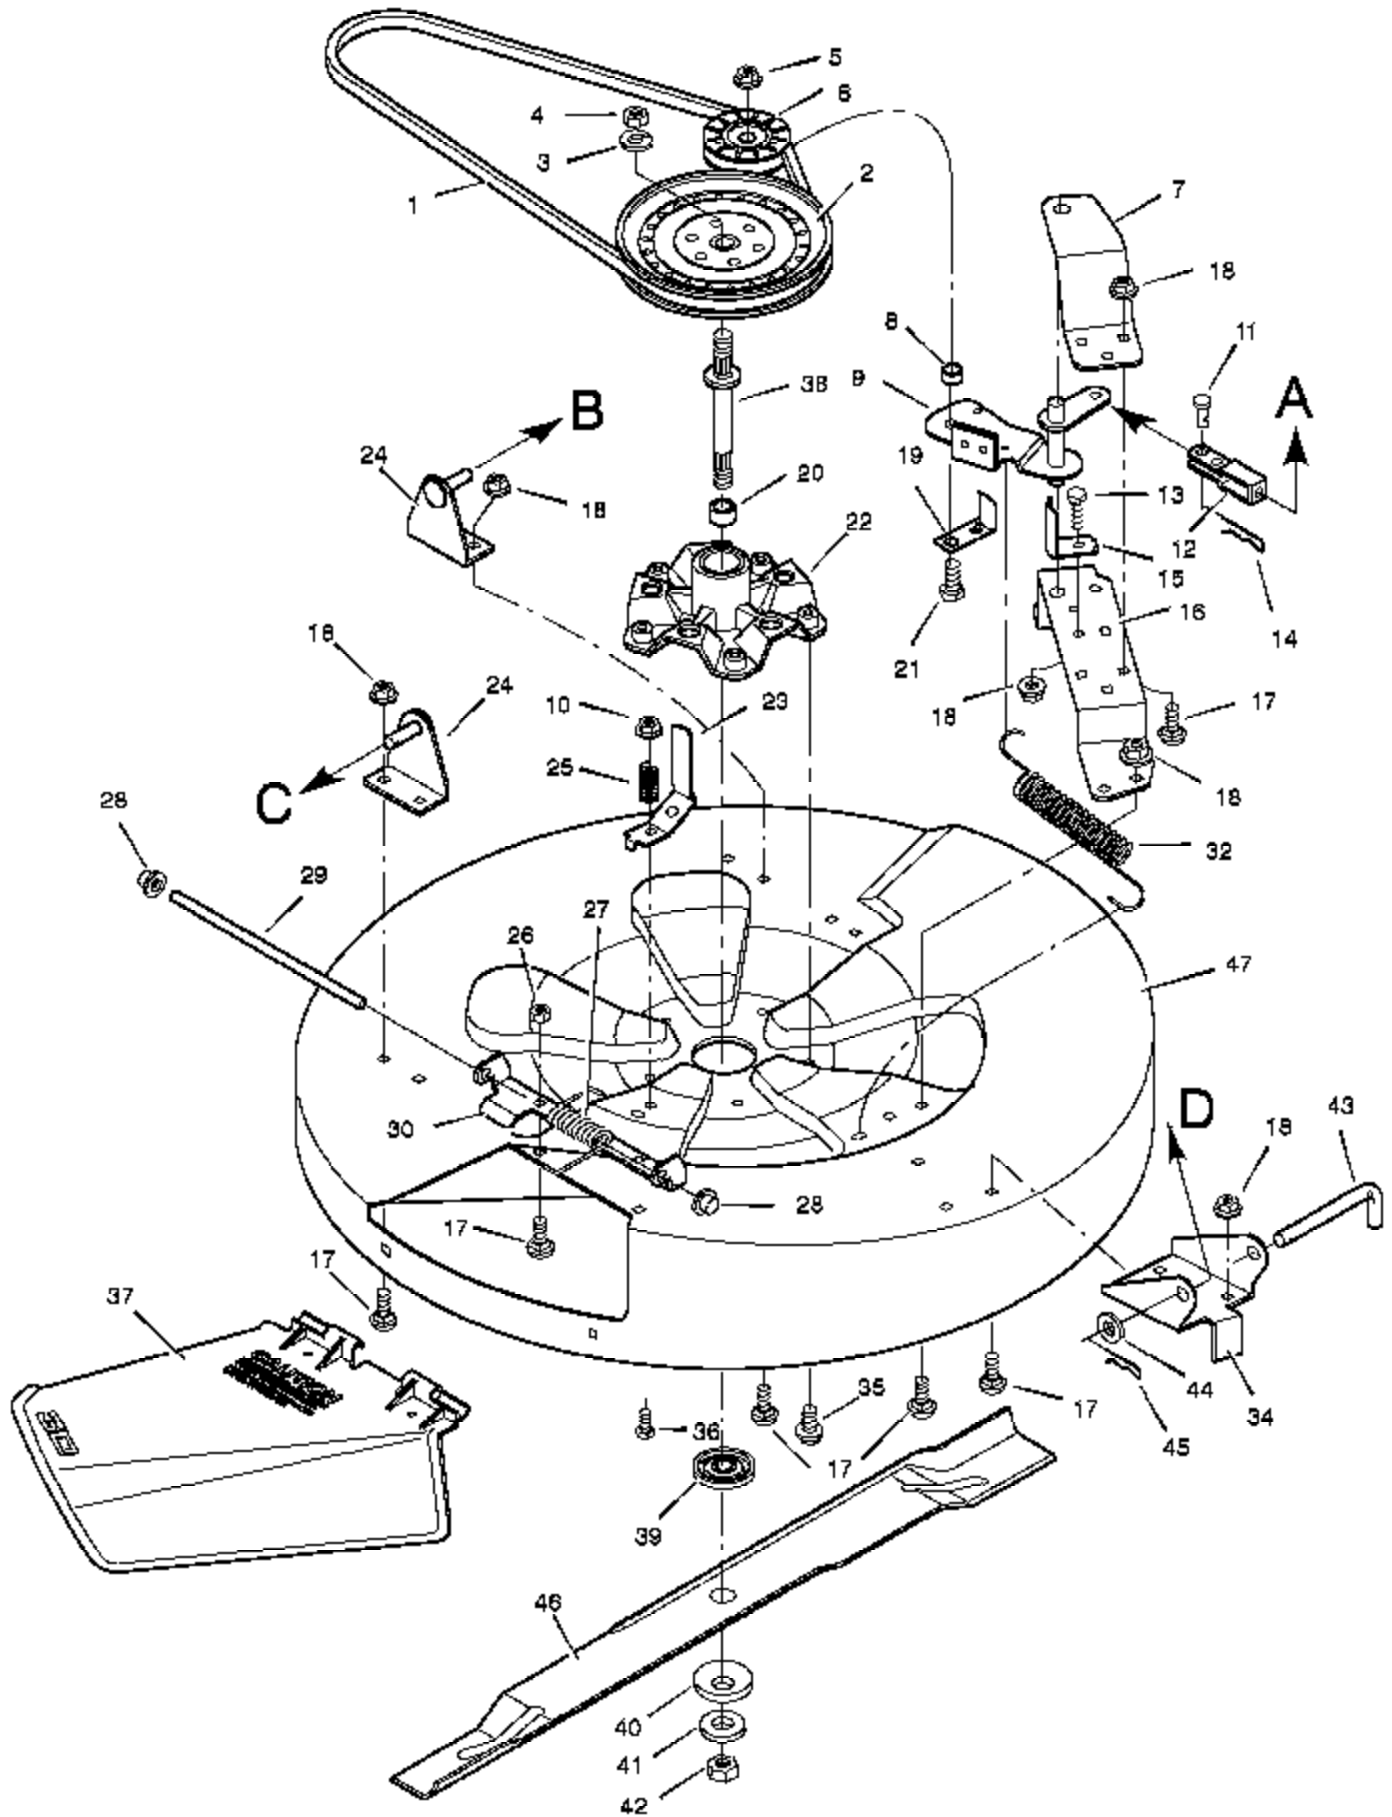

Ref #	Part Number	Qty	Description
1	091031		Switch, Seat Sensor
2	015X66		Locknut
3	002X82		Bolt
4	091414		Battery
	093292		Acid, Battery (Electrolyte)
5	0024X3		Cable, Battery Ground
6	026X49		Screw
7	024X24		Cable, Red Battery
8	091488		Cap, Ignition
9	094613		Solenoid
10	091489		Nut, Hex
11	056049		Cover, Solenoid
12	091846		Switch, Ignition
13	020729		Key, Ignition
14	250X85		Harness, Chassis Wire
15	054212		Fuse
16	407078		Holder, Fuse
17	091032		Switch, Limit
18	26X233		Screw
19	024273		Switch, Limit
20	092372		Socket, Light
21	090084		Bulb, Light
22	054148		Cover, Terminal
23	091896		Tray, Battery
24	014X79		Wingnut

Ref #	Part Number	Qty	Description
62	015X43		Locknut, Hex
63	17X148		Washer
64			Transaxle, Dana Model 4450-1 Parts are available from a Authorized Engine Service Center. See "Engines, Gasoline" or "Gasoline Engines" in the yellow pages of the telephone directory.
65	002X53		Bolt, Carriage
66	056503 Z		Bracket, Transaxle
67	01X139		Bolt, Hex
68	17X160		Washer
69	056534		Key, Square
70	92308-601		Wheel & Tire Assembly
71	17X195		Washer
72	0011X3		E-Ring Stem
73	024373		Valve Also included with Key No. 70.
74	024393		Tire Only Also included with Key No. 70.
75	094618		Hub Cap Optional