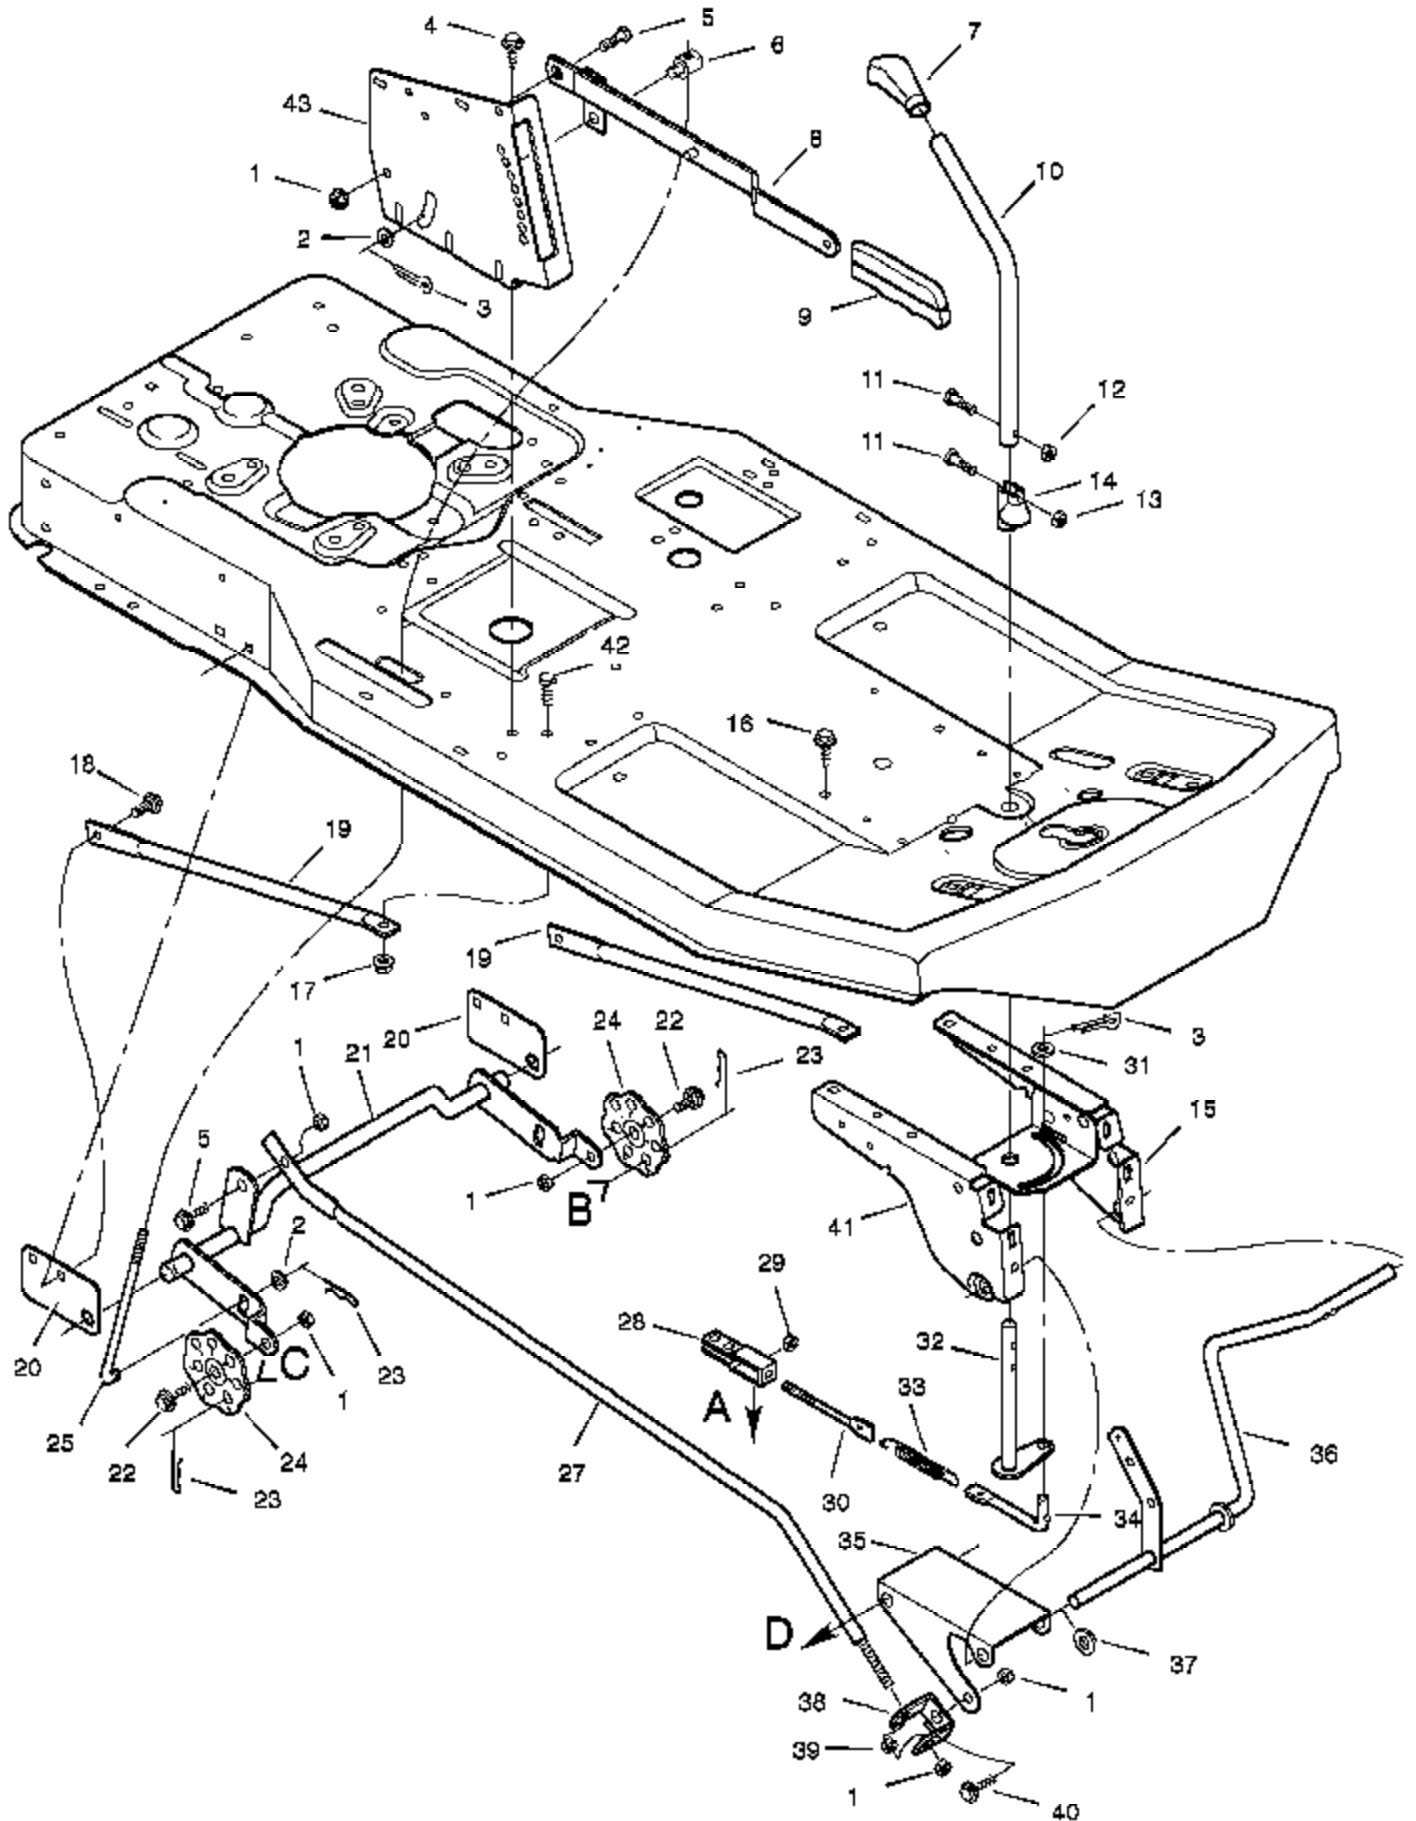

Ref #	Part Number	Qty	Description
1	015X84		Locknut, Flange
2	017X53 Z		Washer
3	030X20		Pin, Cotter
4	26X249		Screw
5	009X39		Bolt, Shoulder
6	021920		Nut, Adjusting
7	092698		Grip, Blade Control
8	056031E700		Lever Assembly, Lift
9	091573		Grip, Lift Lever
10	055927 Z		Attachment, Clutch
11	001X76		Bolt, Hex
12	015X66		Locknut
13	015X89		Locknut, Flange
14	055853		Cam, Blade Control
15	56224E700		Plate, Left Suspension
16	26X249		Screw
17	015X88		Locknut, Flange
18	002X64		Bolt, Carriage
19	055326		Strut, Frame
20	055270E700		Plate, Mounting
21	055346E700		Rod Assembly, Rear Suspension
22	0009X4		Bolt, Shoulder
23	0031X4		Pin, Hair
24	055344 Z		Plate, Adjusting
25	024839 Z		Rod, Lifter
27	055957E700		Rod, Suspension
28	024471 Z		Clevis
29	0015X2		Nut, Hex
30	055271 Z		Link, Blade Drive
31	017X48		Washer
32	055930E700		Rod and Arm Assembly
33	165X67		Spring, Extension
34	055179 Z		Link, Front Deck
35	055139E700		Bracket, Front Suspension
36	056511E700		Lever, Pedal
37	17X122 Z		Washer
38	055298		Clevis
39	015X73		Locknut, Hex
40	009X17		Bolt, Shoulder
41	056023E700		Plate, Right Suspension
42	001X45		Bolt, Hex
43	056595E700		Plate, Index