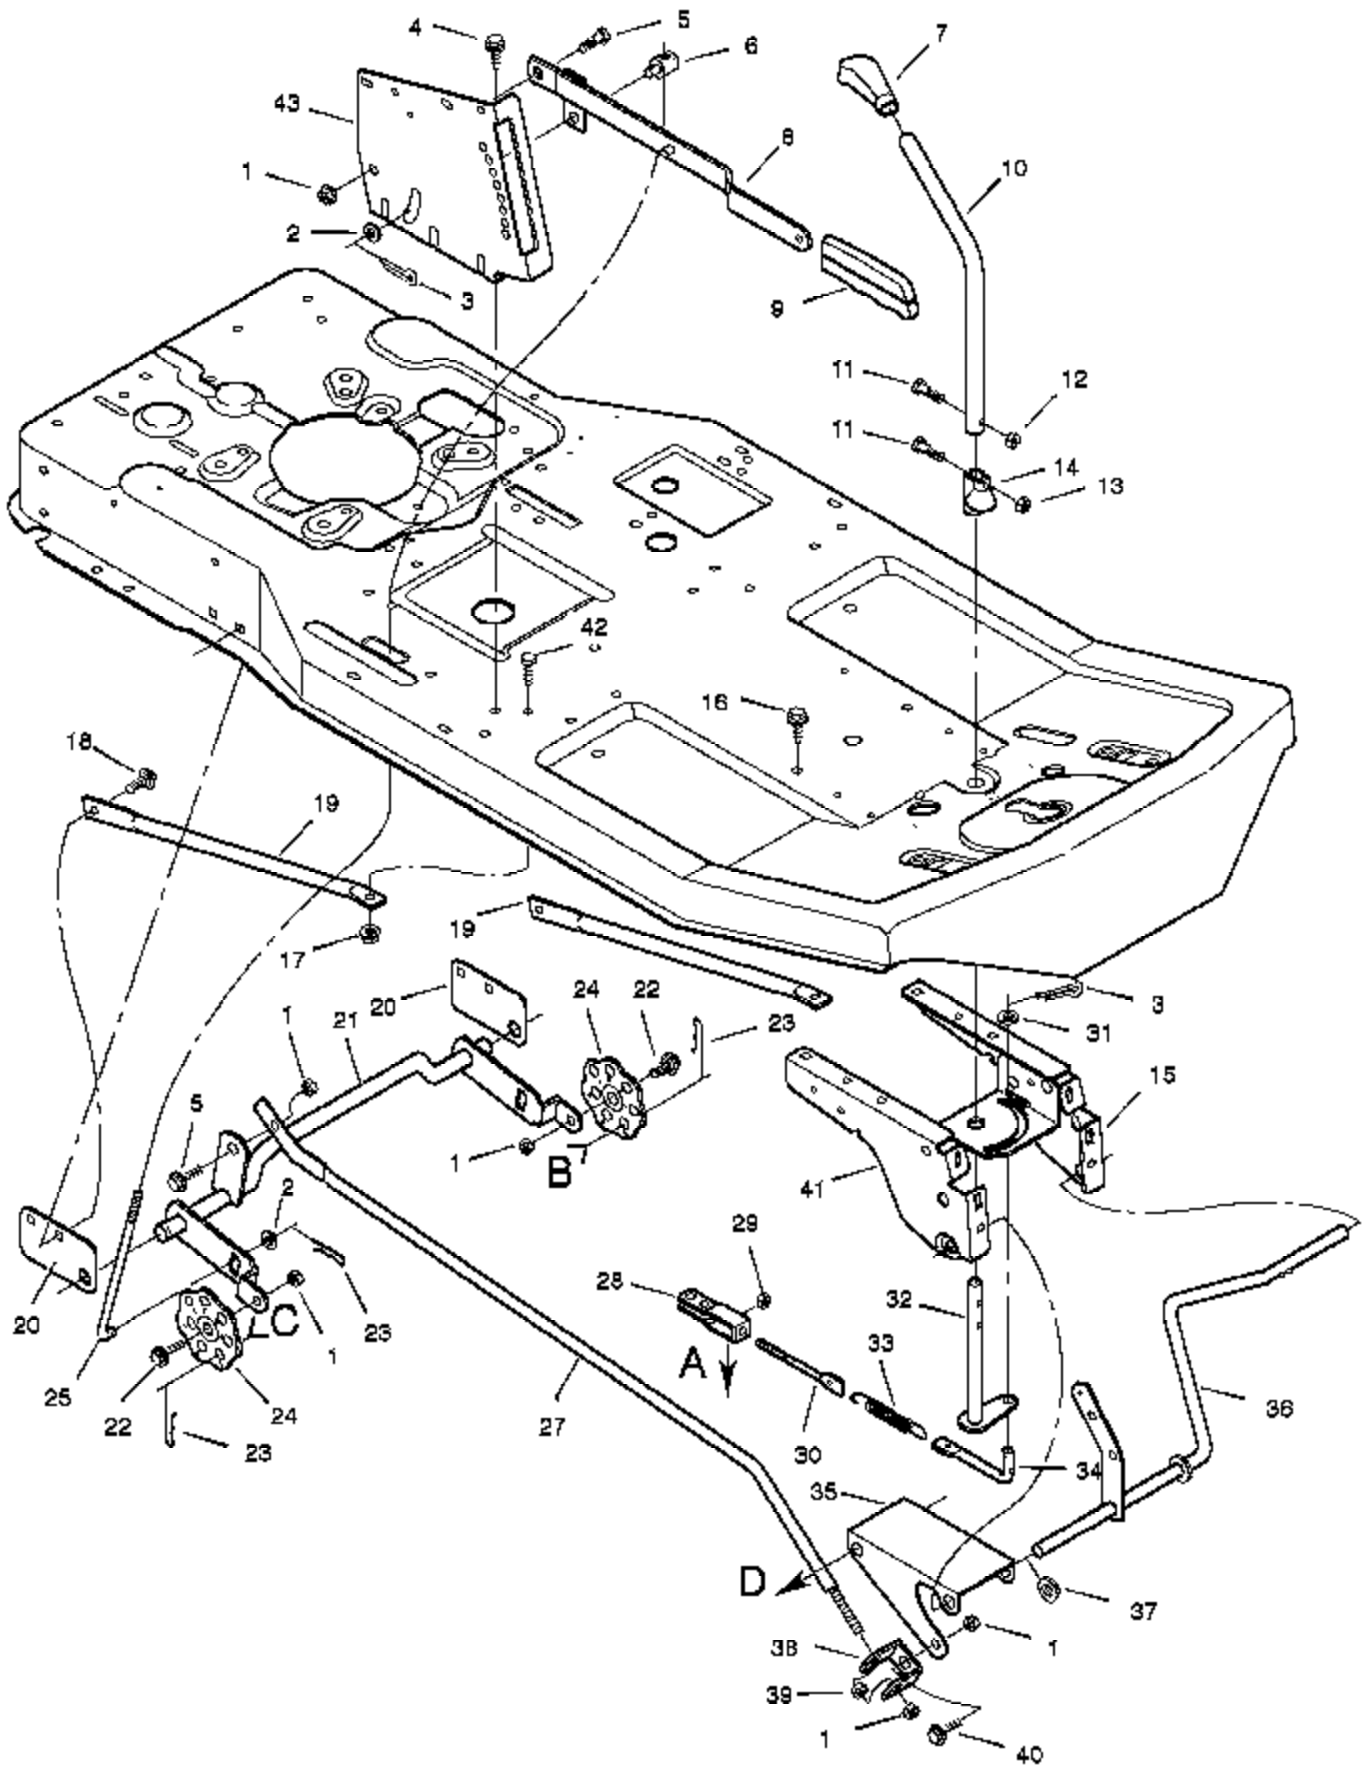

Ref #	Part Number	Qty	Description
1	015X84		Locknut, Flange
2	017X53 Z		Washer
3	030X20		Pin, Cotter
4	26X249		Screw
5	009X39		Bolt, Shoulder
6	021920		Nut, Adjusting
7	092698		Grip, Blade Control
8	056031E700		Lever Assembly, Lift
9	091573		Grip, Lift Lever
10	055927 Z		Attachment, Clutch
11	001X76		Bolt, Hex
12	015X66		Locknut
13	015X89		Locknut, Flange
14	055853		Cam, Blade Control
15	56224E700		Plate, Left Suspension
16	26X249		Screw
17	015X88		Locknut, Flange
18	002X64		Bolt, Carriage
19	055326		Strut, Frame
20	055270E700		Plate, Mounting
21	055346E700		Rod Assembly, Rear Suspension
22	0009X4		Bolt, Shoulder
23	0031X4		Pin, Hair
24	055344 Z		Plate, Adjusting
25	024839 Z		Rod, Lifter
27	055957E700		Rod, Suspension
28	024471 Z		Clevis
29	0015X2		Nut, Hex
30	055271 Z		Link, Blade Drive
31	017X48		Washer
32	055930E700		Rod and Arm Assembly
33	165X67		Spring, Extension
34	055179 Z		Link, Front Deck
35	055139E700		Bracket, Front Suspension
36	056511E700		Lever, Pedal
37	17X122 Z		Washer
38	055298		Clevis
39	015X73		Locknut, Hex
40	009X17		Bolt, Shoulder
41	056023E700		Plate, Right Suspension
42	001X45		Bolt, Hex
43	056595E700		Plate, Index