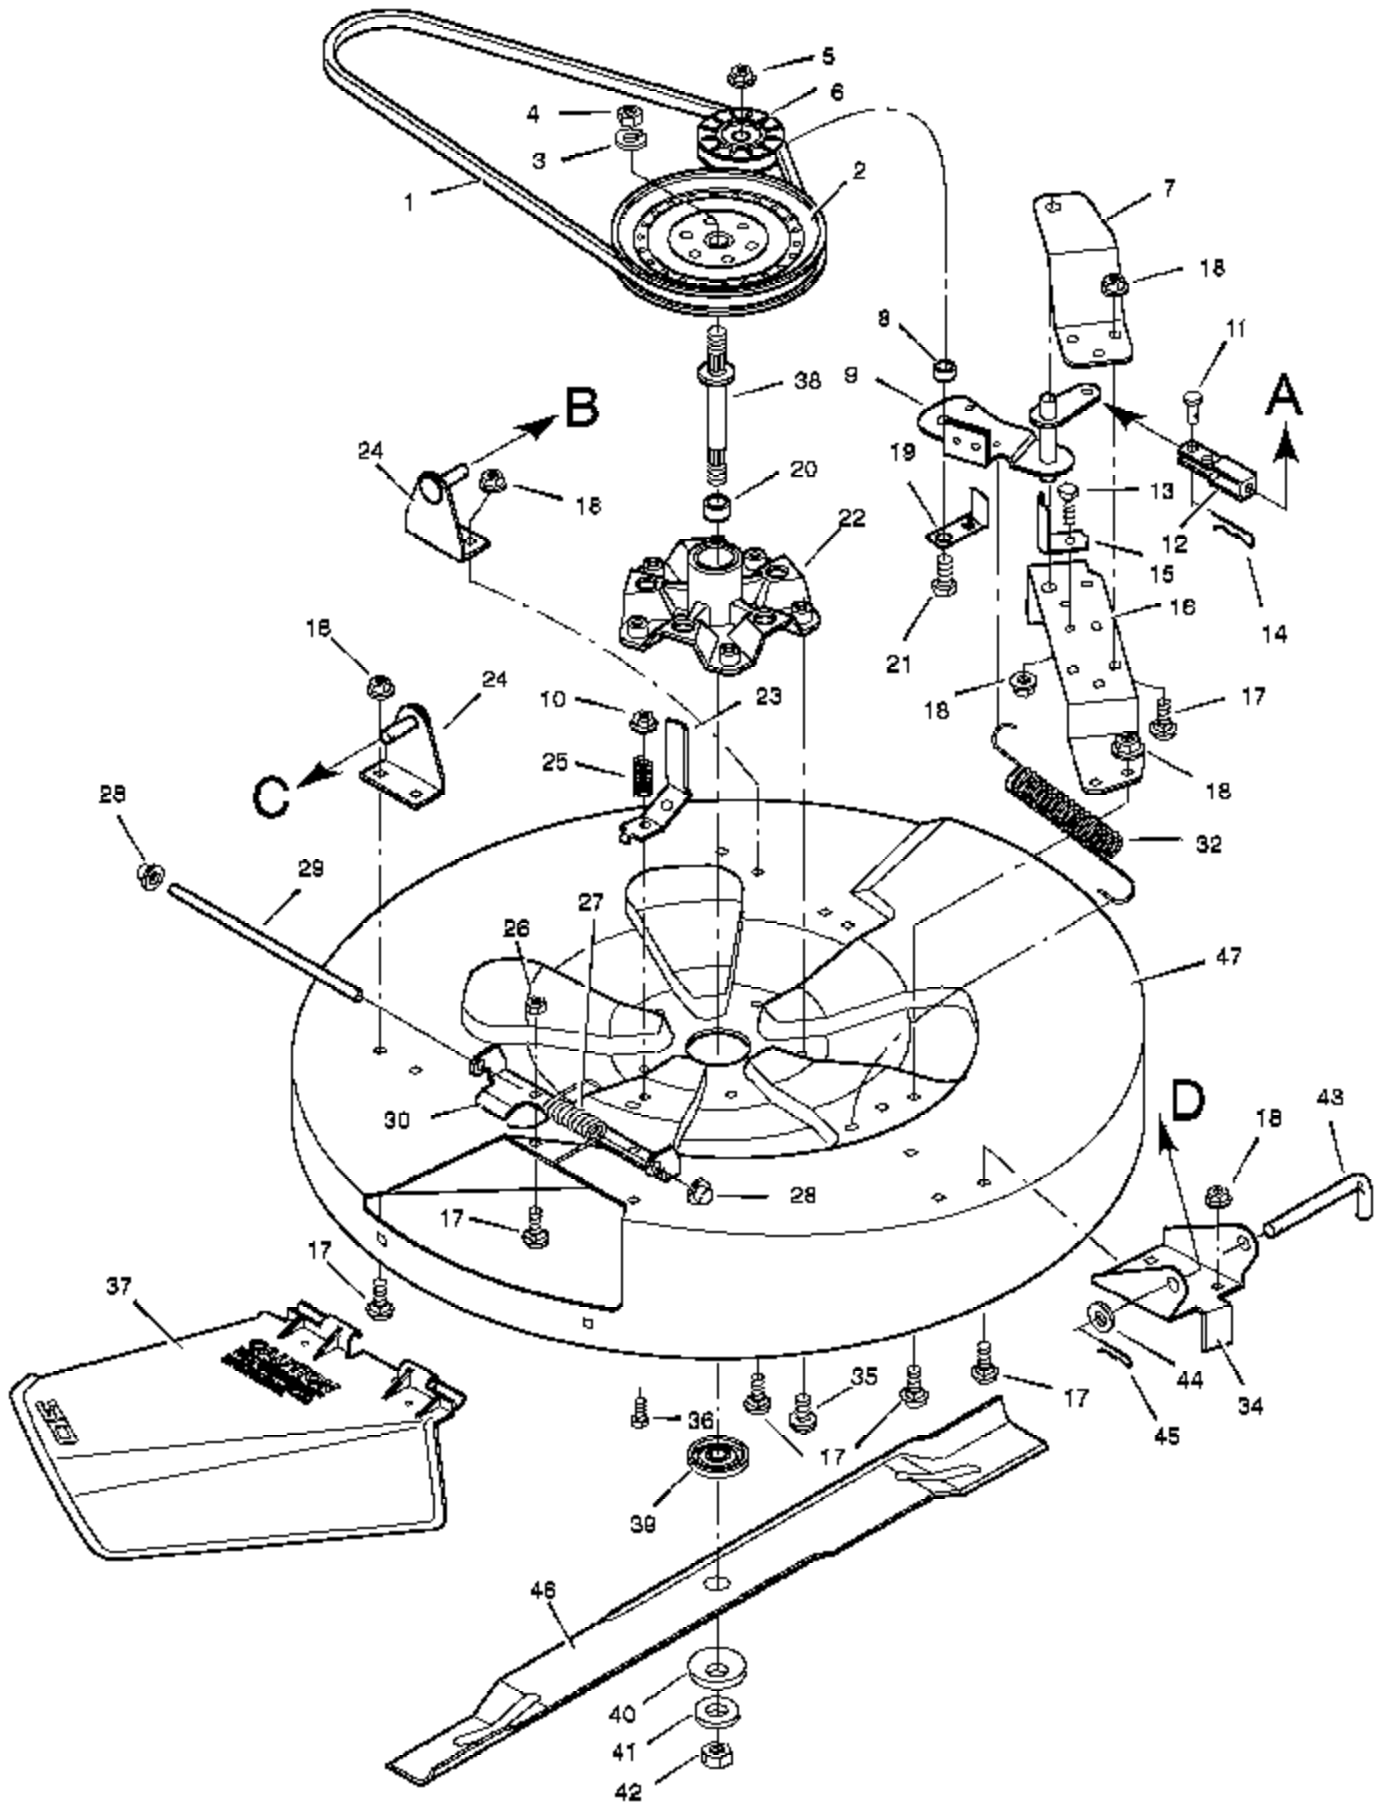

Ref #	Part Number	Qty	Description
1	091031		Switch, Seat Sensor
2	015X66		Locknut
3	002X82		Bolt
4	091414		Battery
	093292		Acid, Battery (Electrolyte)
5	0024X3		Cable, Battery Ground
6	026X49		Screw
7	024X24		Cable, Red Battery
8	091488		Cap, Ignition
9	094613		Solenoid
10	091489		Nut, Hex
11	056049		Cover, Solenoid
12	091846		Switch, Ignition
13	020729		Key, Ignition
14	250X85		Harness, Chassis Wire
15	054212		Fuse
16	407078		Holder, Fuse
17	091032		Switch, Limit
18	26X233		Screw
19	024273		Switch, Limit
20	092372		Socket, Light
21	090084		Bulb, Light
22	054148		Cover, Terminal
23	091896		Tray, Battery
24	014X79		Wingnut

Ref #	Part Number	Qty	Description
62	015X43		Locknut, Hex
63	17X148		Washer
64			Transaxle, Dana Model 4450-1 Parts are available from a Authorized Engine Service Center. See "Engines, Gasoline" or "Gasoline Engines" in the yellow pages of the telephone directory.
65	002X53		Bolt, Carriage
66	056503 Z		Bracket, Transaxle
67	01X139		Bolt, Hex
68	17X160		Washer
69	056534		Key, Square
70	92308-601		Wheel & Tire Assembly
71	17X195		Washer
72	0011X3		E-Ring Stem
73	024373		Valve Also included with Key No. 70.
74	024393		Tire Only Also included with Key No. 70.
75	094618		Hub Cap, Optional