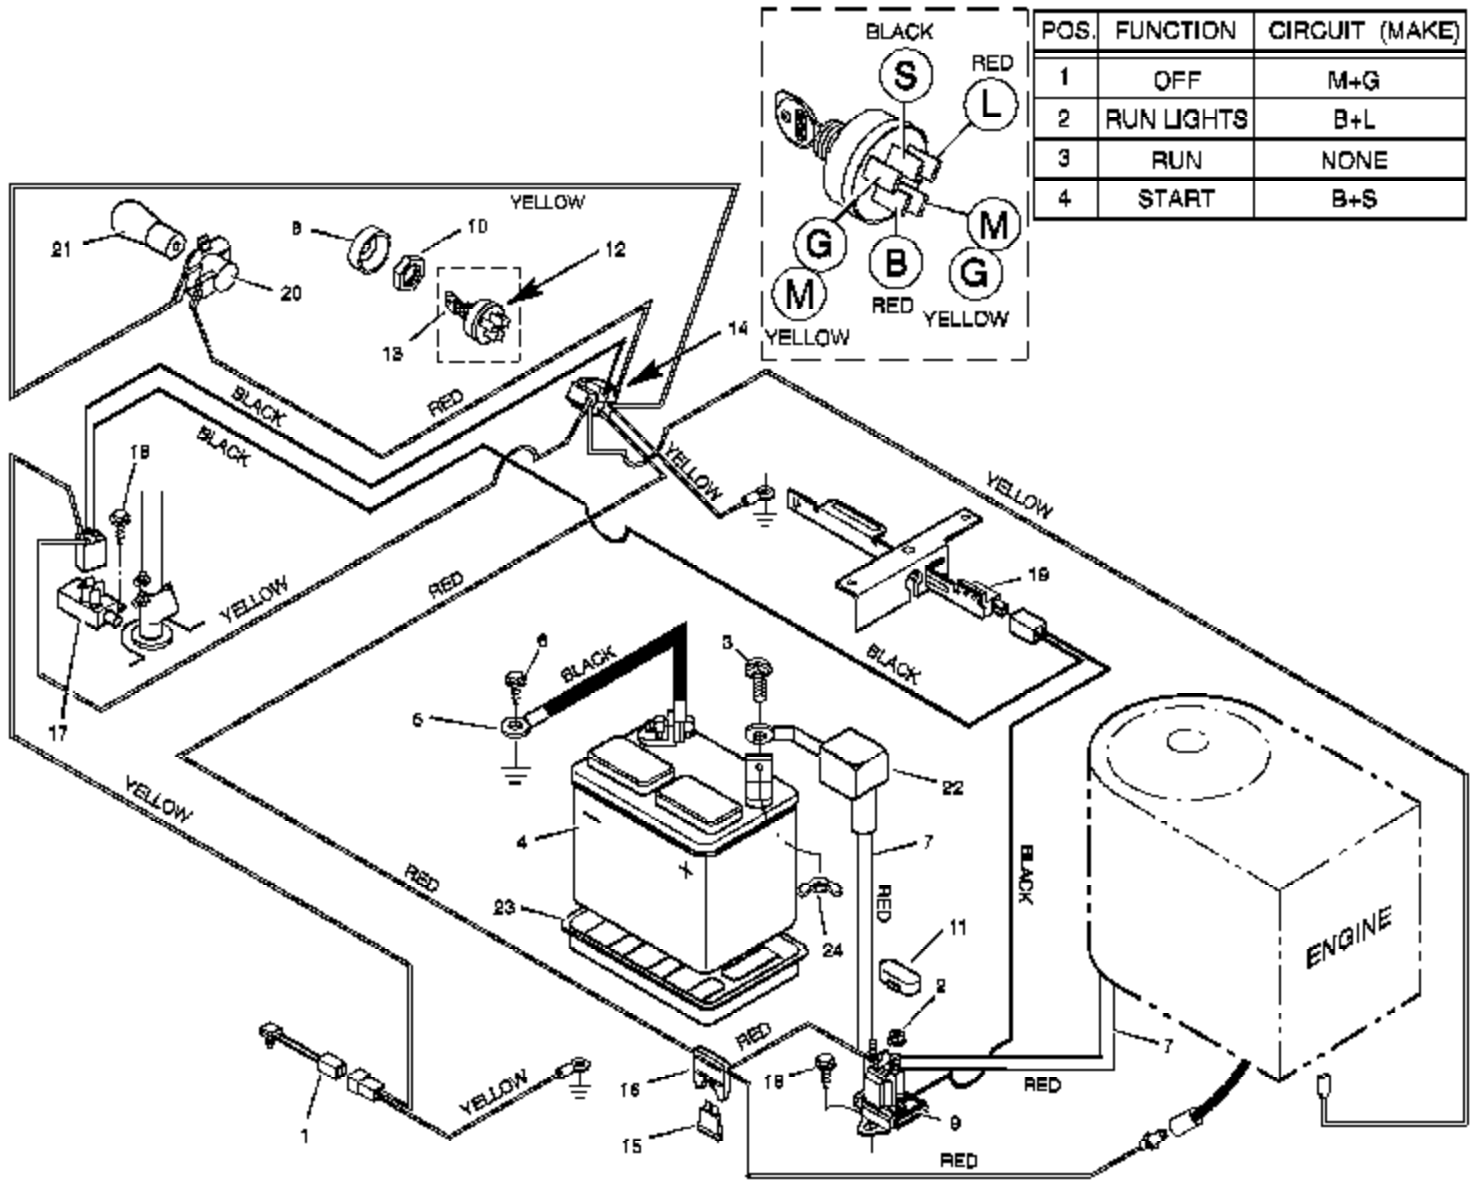

Ref #	Part Number	Qty	Description
1	091031		Switch, Seat Sensor
2	015X66		Locknut
3	002X82		Bolt
4	091414		Battery
	093292		Acid, Battery (Electrolyte)
5	0024X3		Cable, Battery Ground
6	026X49		Screw
7	024X24		Cable, Red Battery
8	091488		Cap, Ignition
9	094613		Solenoid
10	091489		Nut, Hex
11	056049		Cover, Solenoid
12	091846		Switch, Ignition
13	020729		Key, Ignition
14	250X85		Harness, Chassis Wire
15	054212		Fuse
16	407078		Holder, Fuse
17	091032		Switch, Limit
18	26X233		Screw
19	024273		Switch, Limit
20	092372		Socket, Light
21	090084		Bulb, Light
22	054148		Cover, Terminal
23	091896		Tray, Battery
24	014X79		Wingnut