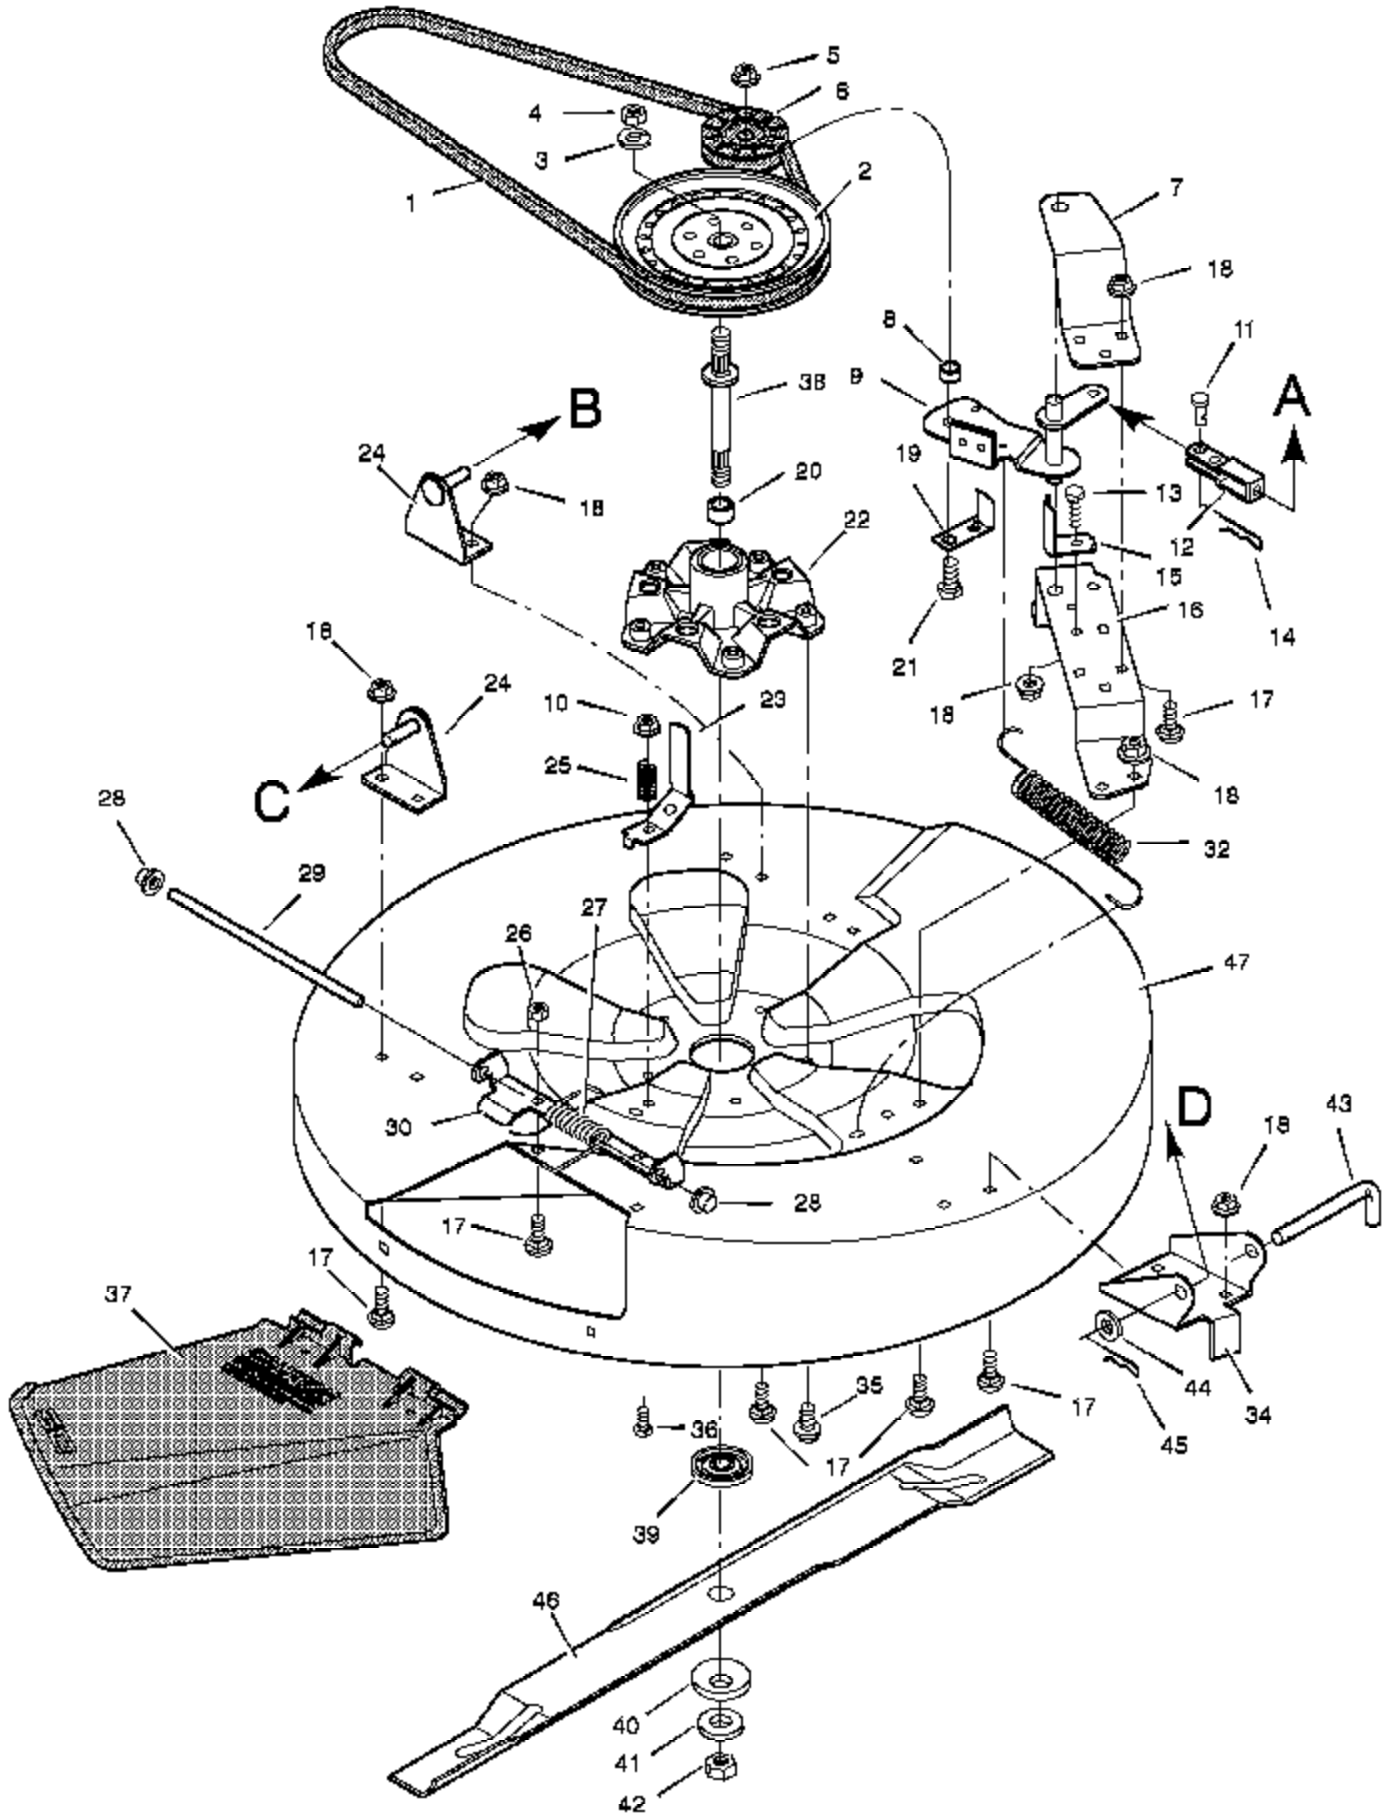

Ref #	Part Number	Qty	Description
60	001X91		Bolt
62	015X76		Locknut, Flange
	F-96617		Owner's Manual
	F-96618		Parts List
	44X3024		Decal, Right Panel
	44X3025		Decal, Left Panel
	44X4402		Decal, Shift
	44X3467		Decal, Left Console
	44X3468		Decal, Right Console
	44X3023		Decal, Front
	44X5437		Decal, Clutch/Brake
	44X5942		Decal, Warning

Ref #	Part Number	Qty	Description
1	091031		Switch, Seat Sensor
2	015X66		Locknut
3	006X99		Bolt
4	091414		Battery
	093292		Acid, Battery (Electrolyte)
5	0024X3		Cable, Battery Ground
6	026X49		Screw
7	024X24		Cable, Red Battery
8	091488		Cap, Ignition
9	024285		Solenoid
10	091489		Nut, Hex
11	056049		Cover, Solenoid
12	091846		Switch, Ignition
13	020729		Key, Ignition
14	250X64		Harness, Chassis Wire
15	054212		Fuse
16	407078		Holder, Fuse
17	091032		Switch, Limit
18	26X233		Screw
19	024273		Switch, Limit
20	092372		Socket, Light
21	090084		Bulb, Light
22	054148		Cover, Terminal
23	091896		Tray, Battery
24	014X79		Wingnut

Ref #	Part Number	Qty	Description
63	17X148		Washer
64			Transaxle, Dana Model 4450- 1 Parts are available from a Authorized Engine Service Center. See "Engines, Gasoline" or "Gasoline Engines" in the yellow pages of the telephone directory
65	002X53		Bolt, Carriage
66	56503E701		Bracket, Transaxle
67	01X139		Bolt, Hex
68	17X160		Washer
69	056534		Key, Square
70	92308-601		Wheel & Tire Assembly
71	17X115		Washer
72	0011X3		E-Ring
73	024373		Valve Stem Also included with Key No. 70.
74	024393		Tire Only Also included with Key No. 70.
75	024582		Hub Cap, Optional