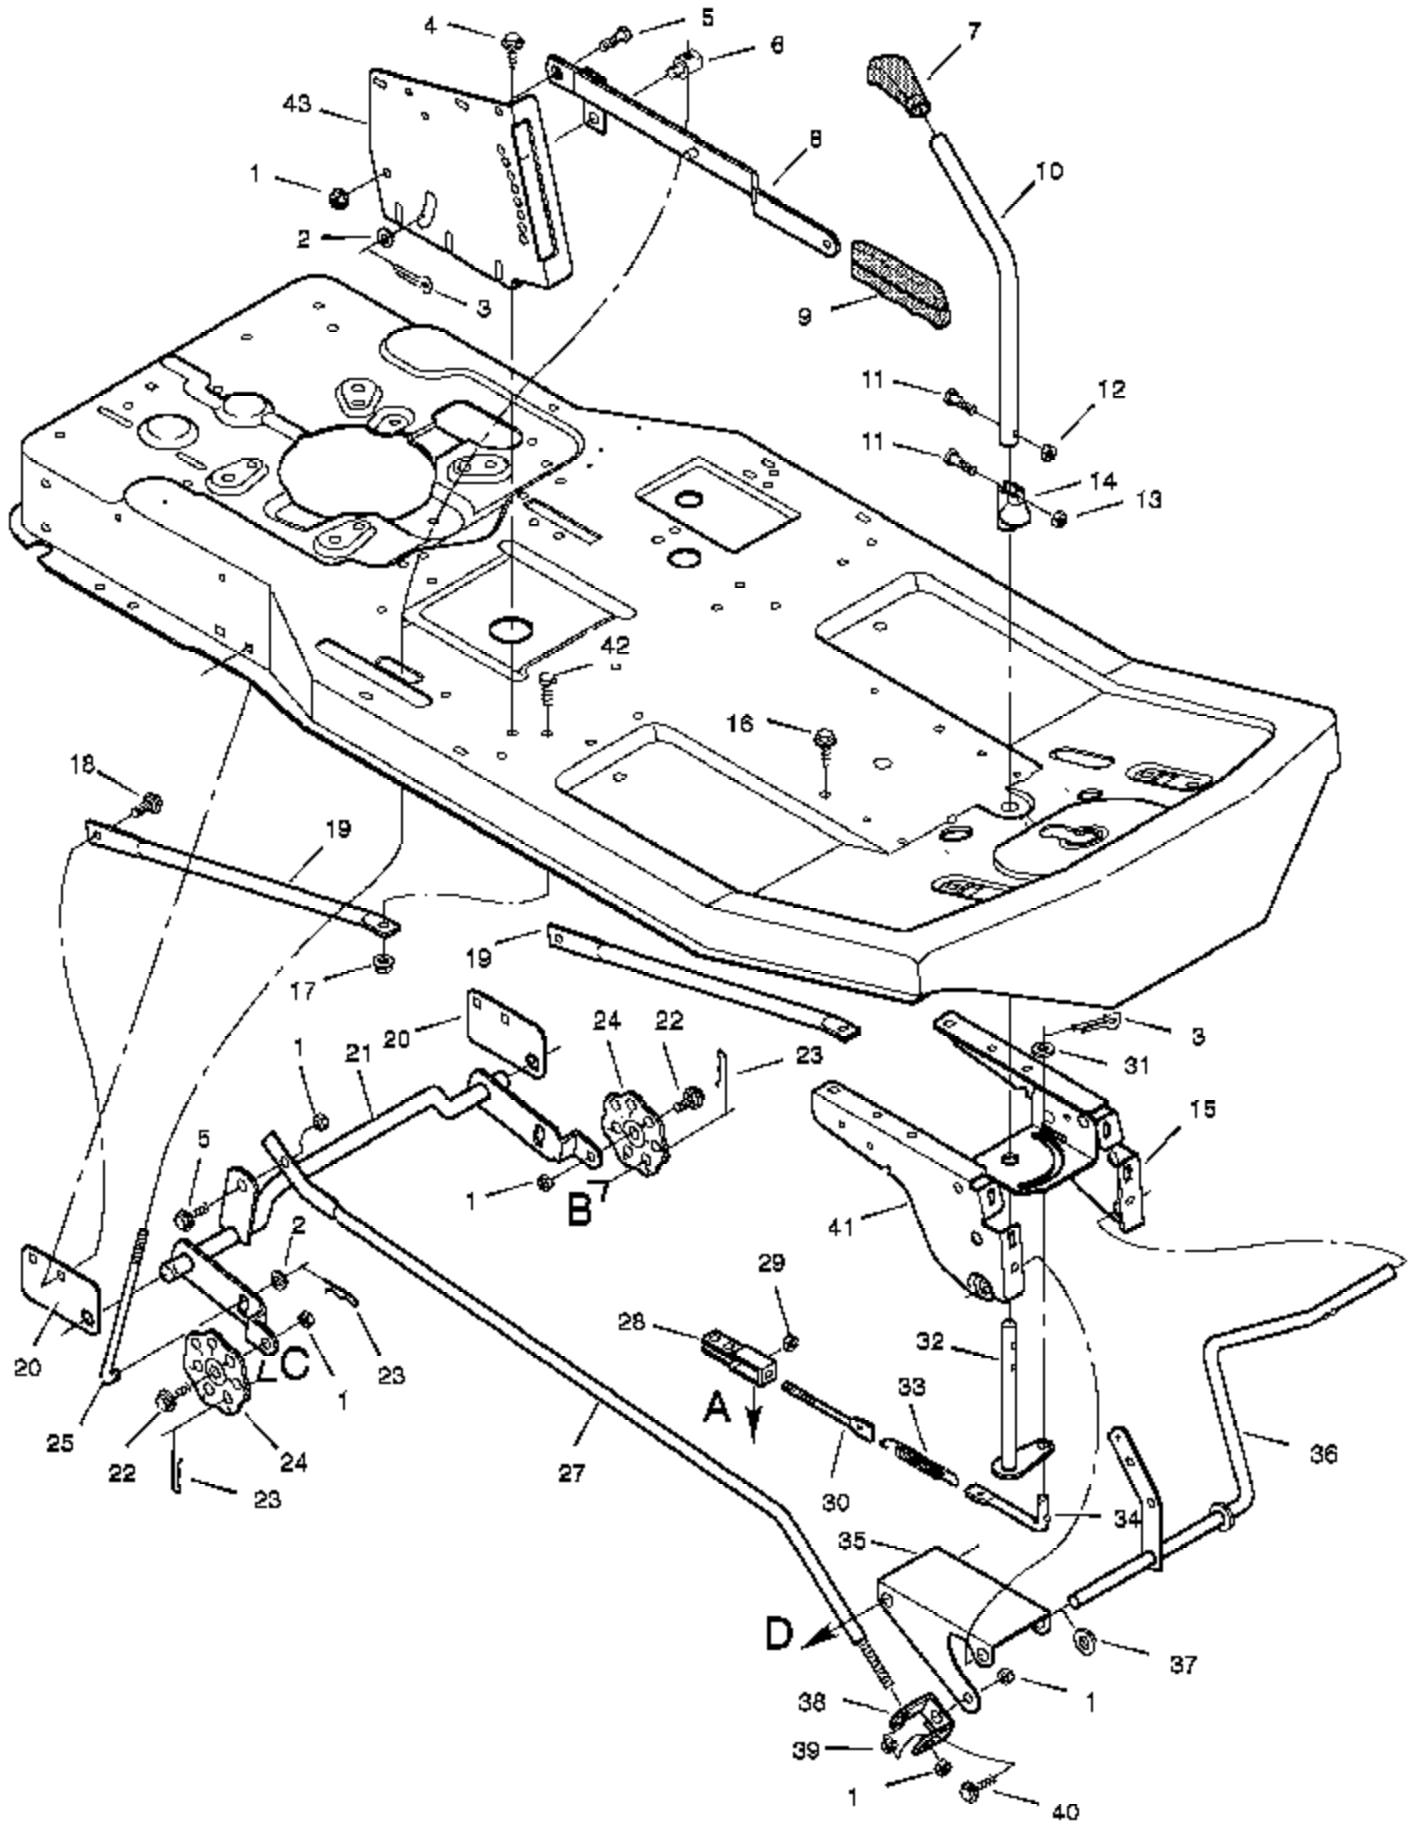

Ref #	Part Number	Qty	Description
1	015X84		Locknut, Flange
2	017X53		Washer
3	030X20		Pin, Cotter
4	26X249		Screw
5	009X92		Bolt, Shoulder
6	021920		Nut, Adjusting
7	092698		Grip, Blade Control
8	56031E701		Lever Assembly, Lift
9	091573		Grip, Lift Lever
10	559272		Attachment, Clutch
11	001X76		Bolt, Hex
12	015X66		Locknut
13	015X89		Locknut, Flange
14	055853		Cam, Blade Control
15	56224E701		Plate, Left Suspension
16	26X249		Screw
17	015X88		Locknut, Flange
18	002X64		Bolt, Carriage
19	55326E701		Strut, Frame
20	55270E701		Plate, Mounting
21	55346E701		Rod Assembly, Rear Suspension
22	0009X4		Bolt, Shoulder
23	0031X4		Pin, Hair
24	55344E701		Plate, Adjusting
25	24839E701		Rod, Lifter
27	55957E701		Rod, Suspension
28	024471 Z		Clevis
29	0015X2		Nut, Hex
30	055271 Z		Link, Blade Drive
31	017X48		Washer
32	55930E701		Rod and Arm Assembly
33	165X67		Spring, Extension
34	55179E701		Link, Front Deck
35	55139E701		Bracket, Front Suspension
36	56511E701		Lever, Pedal
37	17X122		Washer
38	055298		Clevis
39	015X73		Locknut, Hex
40	009X17		Bolt, Shoulder
41	56023E701		Plate, Right Suspension
42	001X45		Bolt, Hex
43	56595E701		Plate, Index