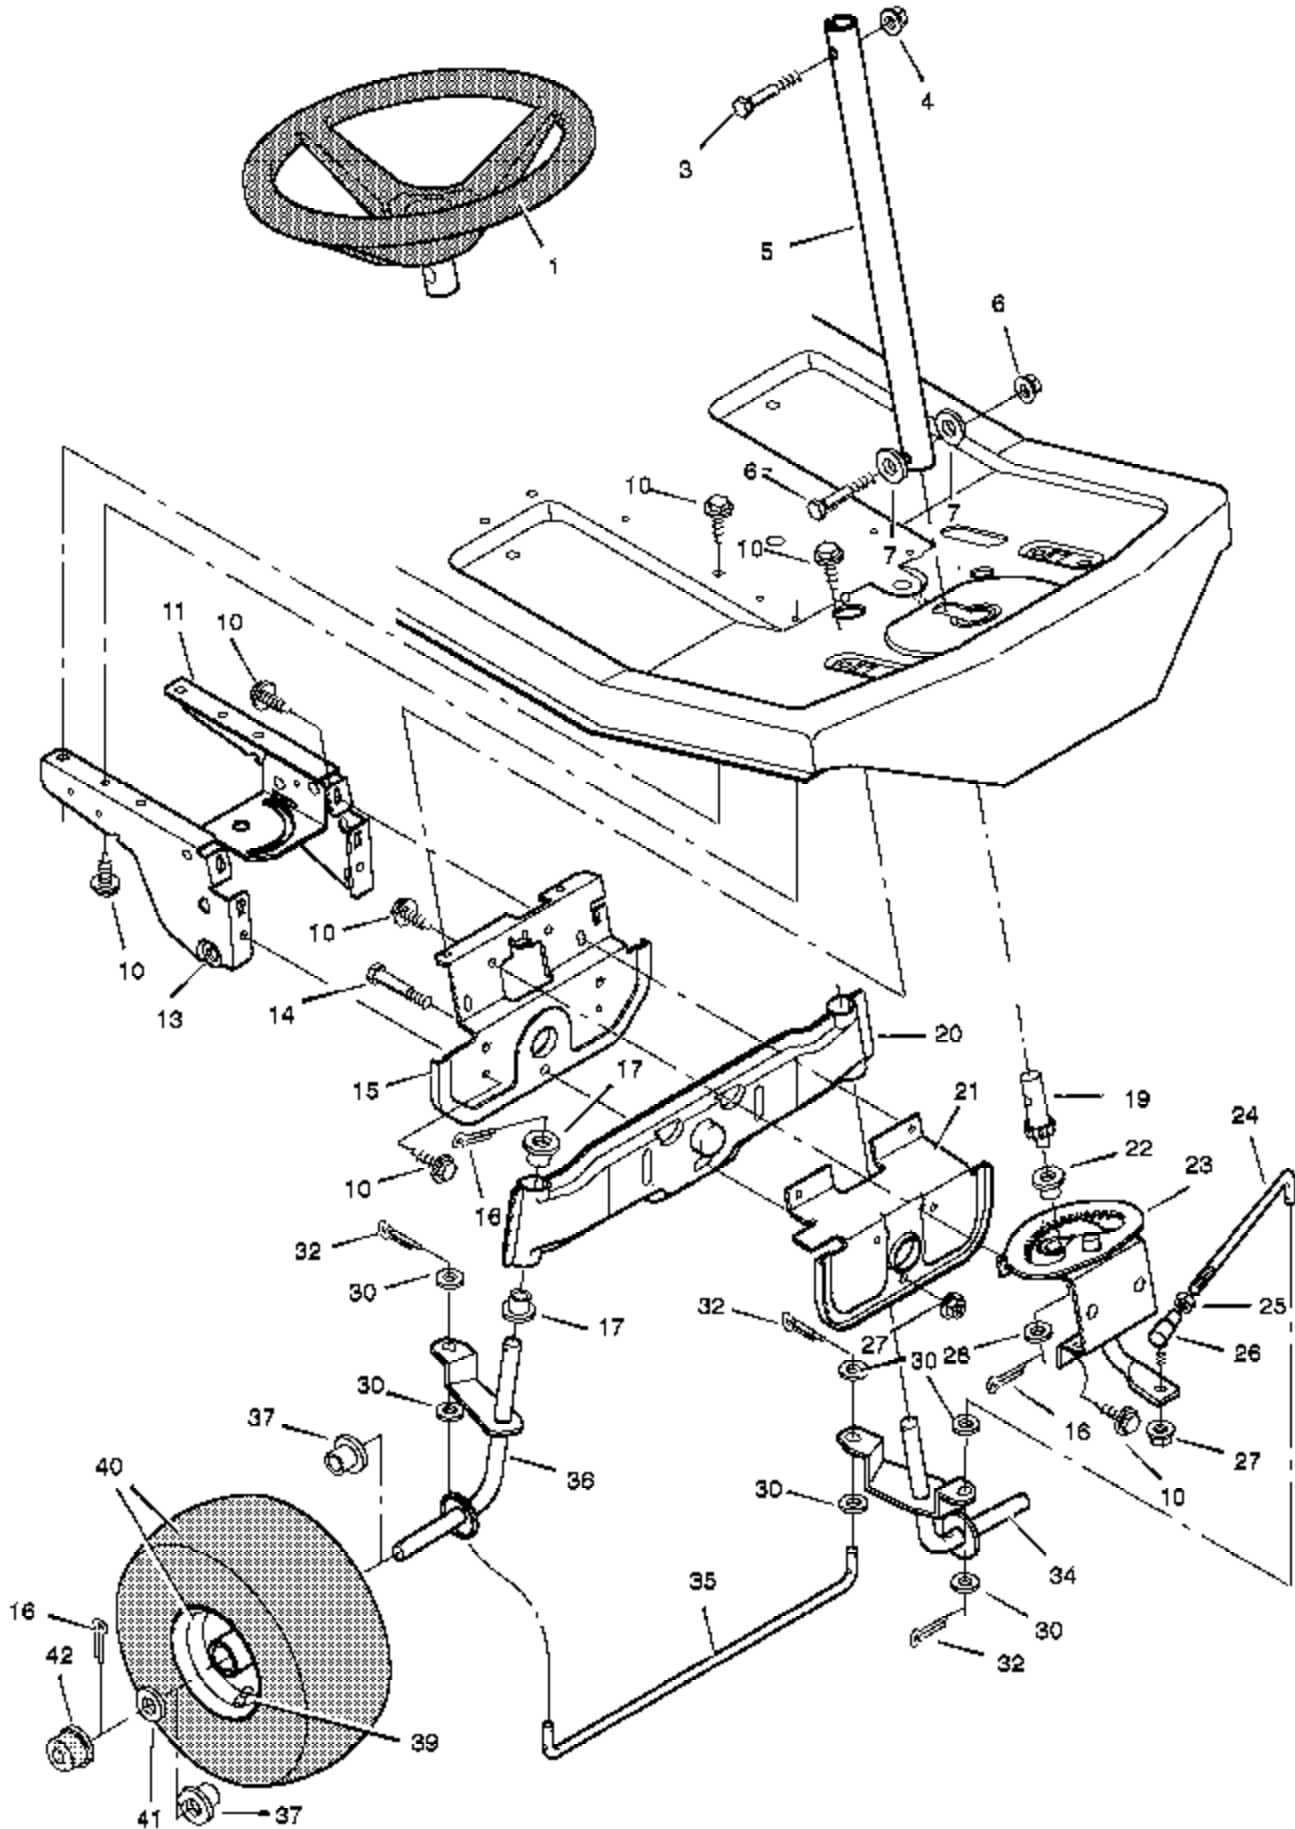

Ref #	Part Number	Qty	Description
63	17X148		Washer
64			Transaxle, Dana Model 4450- 1 Parts are available from a Authorized Engine Service Center. See "Engines, Gasoline" or "Gasoline Engines" in the yellow pages of the telephone directory
65	002X53		Bolt, Carriage
66	56503E701		Bracket, Transaxle
67	01X139		Bolt, Hex
68	17X160		Washer
69	056534		Key, Square
70	92308-601		Wheel & Tire Assembly
71	17X115		Washer
72	0011X3		E-Ring
73	024373		Valve Stem Also included with Key No. 70.
74	024393		Tire Only Also included with Key No. 70.
75	024582		Hub Cap, Optional

Ref #	Part Number	Qty	Description
1	015X84		Locknut, Flange
2	017X53		Washer
3	030X20		Pin, Cotter
4	26X249		Screw
5	009X92		Bolt, Shoulder
6	021920		Nut, Adjusting
7	092698		Grip, Blade Control
8	56031E701		Lever Assembly, Lift
9	091573		Grip, Lift Lever
10	559272		Attachment, Clutch
11	001X76		Bolt, Hex
12	015X66		Locknut
13	015X89		Locknut, Flange
14	055853		Cam, Blade Control
15	56224E701		Plate, Left Suspension
16	26X249		Screw
17	015X88		Locknut, Flange
18	002X64		Bolt, Carriage
19	55326E701		Strut, Frame
20	55270E701		Plate, Mounting
21	55346E701		Rod Assembly, Rear Suspension
22	0009X4		Bolt, Shoulder
23	0031X4		Pin, Hair
24	55344E701		Plate, Adjusting
25	24839E701		Rod, Lifter
27	55957E701		Rod, Suspension
28	024471 Z		Clevis
29	0015X2		Nut, Hex
30	055271 Z		Link, Blade Drive
31	017X48		Washer
32	55930E701		Rod and Arm Assembly
33	165X67		Spring, Extension
34	55179E701		Link, Front Deck
35	55139E701		Bracket, Front Suspension
36	56511E701		Lever, Pedal
37	17X122		Washer
38	055298		Clevis
39	015X73		Locknut, Hex
40	009X17		Bolt, Shoulder
41	56023E701		Plate, Right Suspension
42	001X45		Bolt, Hex
43	56595E701		Plate, Index