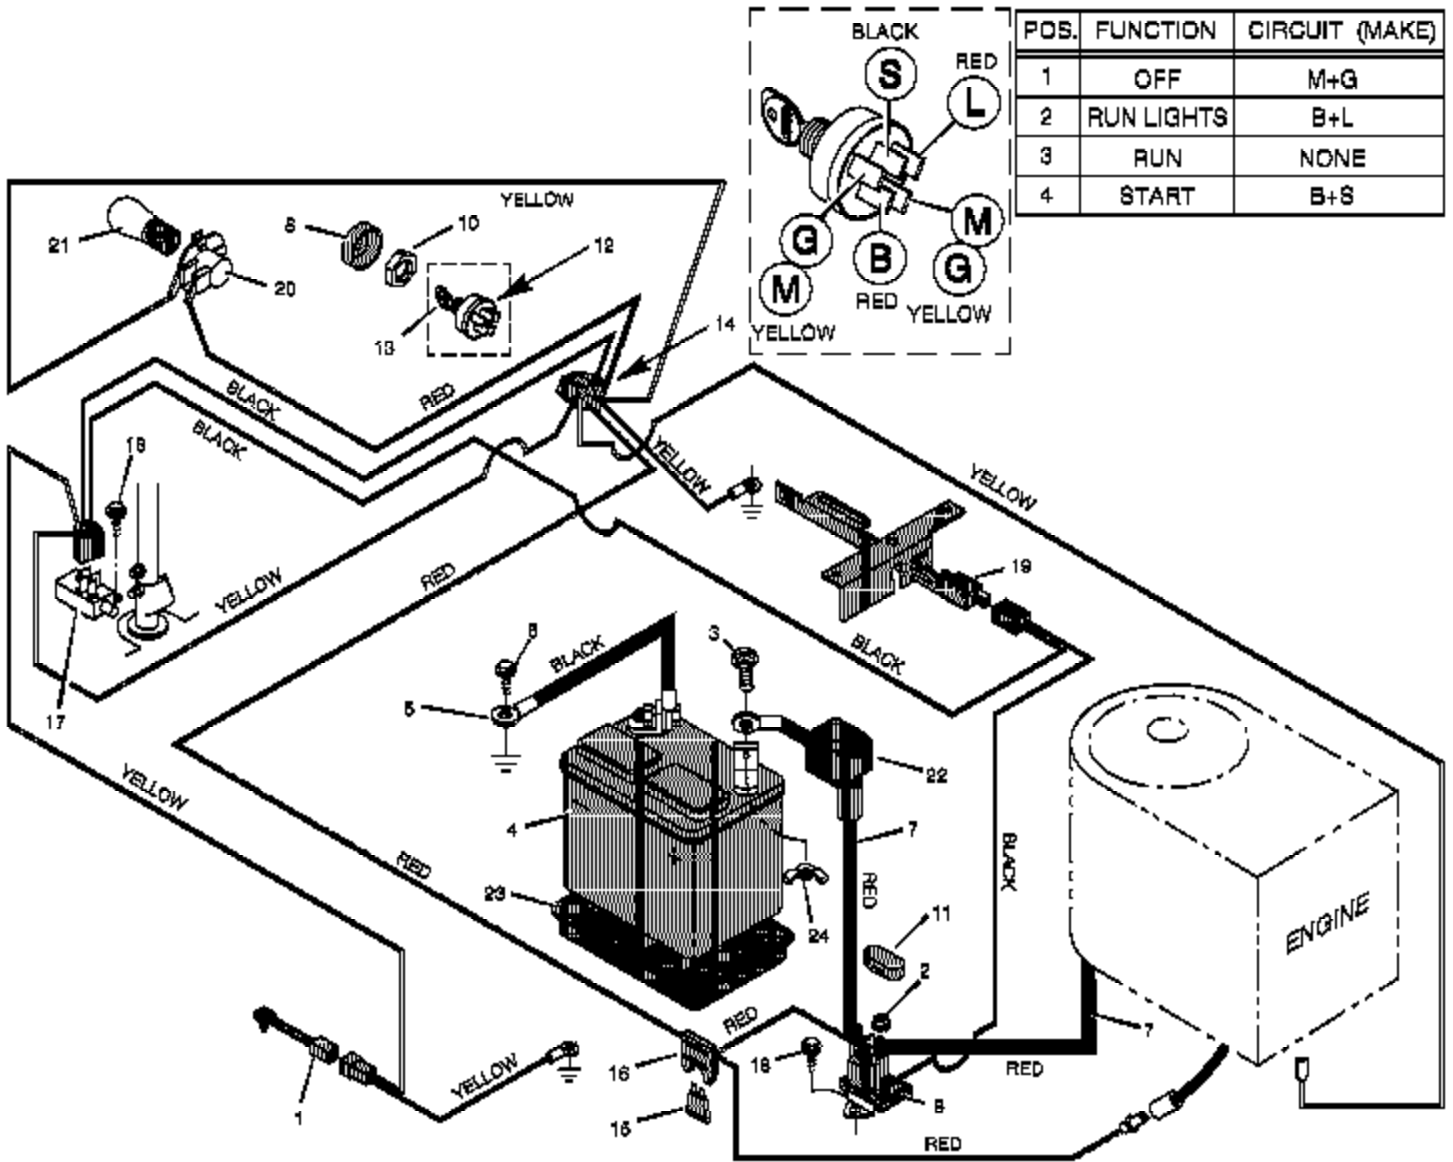

Ref #	Part Number	Qty	Description
1	091031		Switch, Seat Sensor
2	015X66		Locknut
3	006X66		Bolt
4	091414		Battery
	093292		Acid, Battery (Electrolyte)
5	0024X3		Cable, Battery Ground
6	026X49		Screw
7	024X24		Cable, Red Battery
8	091488		Cap, Ignition
9	024285		Solenoid
10	091489		Nut, Hex
11	056049		Cover, Solenoid
12	091846		Switch, Ignition
13	020729		Key, Ignition
14	250X64		Harness, Chassis Wire
15	054212		Fuse
16	407078		Holder, Fuse
17	091032		Switch, Limit
18	26X233		Screw
19	024273		Switch, Limit
20	092372		Socket, Light
21	090084		Bulb, Light
22	054148		Cover, Terminal
23	091896		Tray, Battery
24	014X79		Wingnut