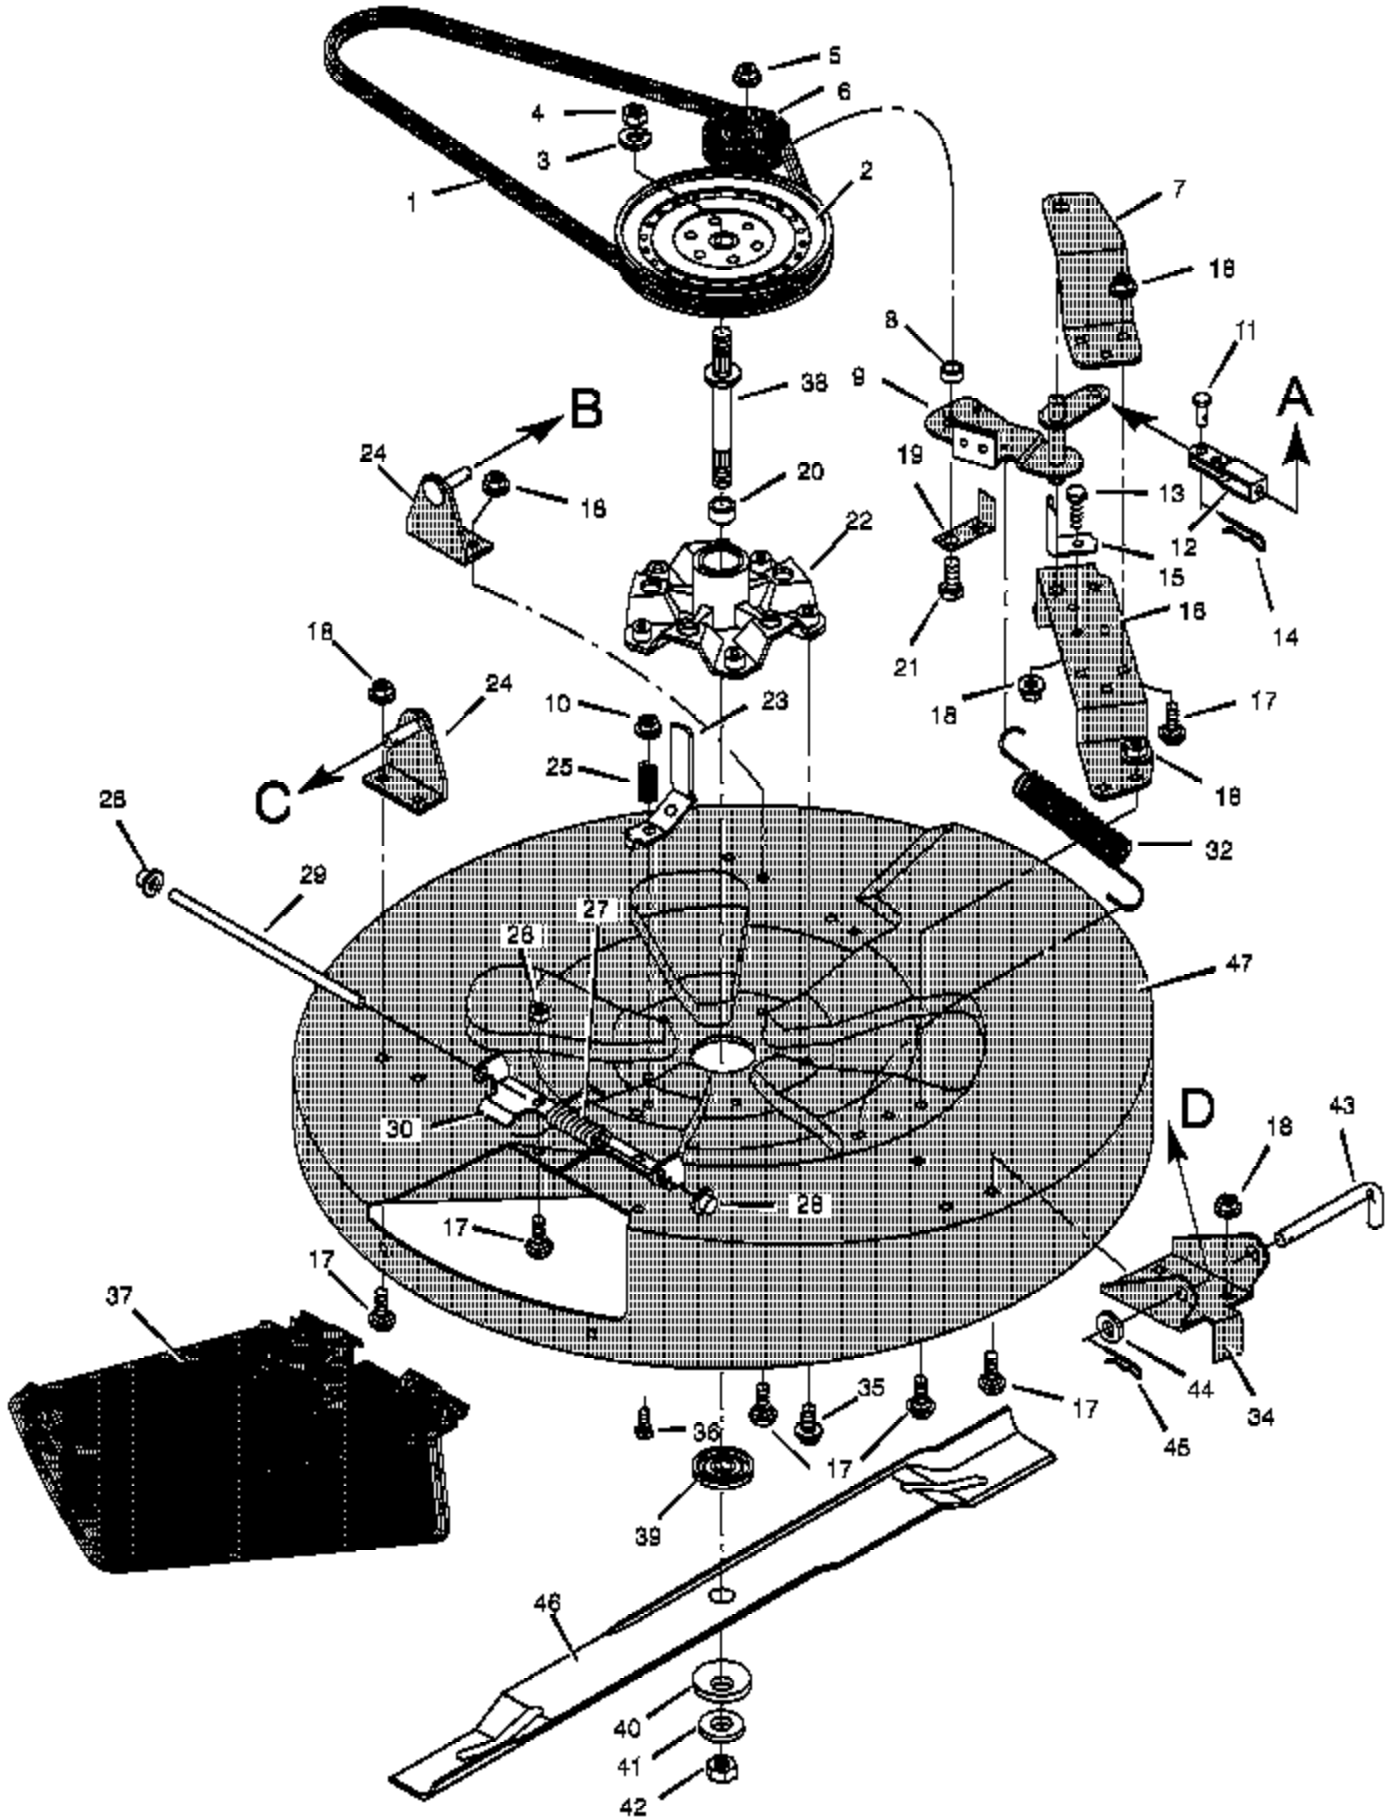

Ref #	Part Number	Qty	Description
1	091031		Switch, Seat Sensor
2	015X66		Locknut
3	006X66		Bolt
4	091414		Battery
	093292		Acid, Battery (Electrolyte)
5	0024X3		Cable, Battery Ground
6	026X49		Screw
7	024X24		Cable, Red Battery
8	091488		Cap, Ignition
9	024285		Solenoid
10	091489		Nut, Hex
11	056049		Cover, Solenoid
12	091846		Switch, Ignition
13	020729		Key, Ignition
14	250X64		Harness, Chassis Wire
15	054212		Fuse
16	407078		Holder, Fuse
17	091032		Switch, Limit
18	26X233		Screw
19	024273		Switch, Limit
20	092372		Socket, Light
21	090084		Bulb, Light
22	054148		Cover, Terminal
23	091896		Tray, Battery
24	014X79		Wingnut

Ref #	Part Number	Qty	Description
63	17X148		Washer
64			Transaxle, Dana Model 4450-1 Parts are available from a Authorized Engine Service Center. See "Engines, Gasoline" or "Gasoline Engines" in the yellow pages of the telephone directory
65	002X53		Bolt, Carriage
66	56503E701		Bracket, Transaxle
67	01X139		Bolt, Hex
68	17X160		Washer
69	056534		Key, Square
70	92308-601		Wheel & Tire Assembly
71	17X195		Washer
72	0011X3		E- Ring
73	024373		Valve Stem Also included with Key No. 70.
74	024393		Tire Only Also included with Key No. 70.
75	094618		Hub Cap, Optional