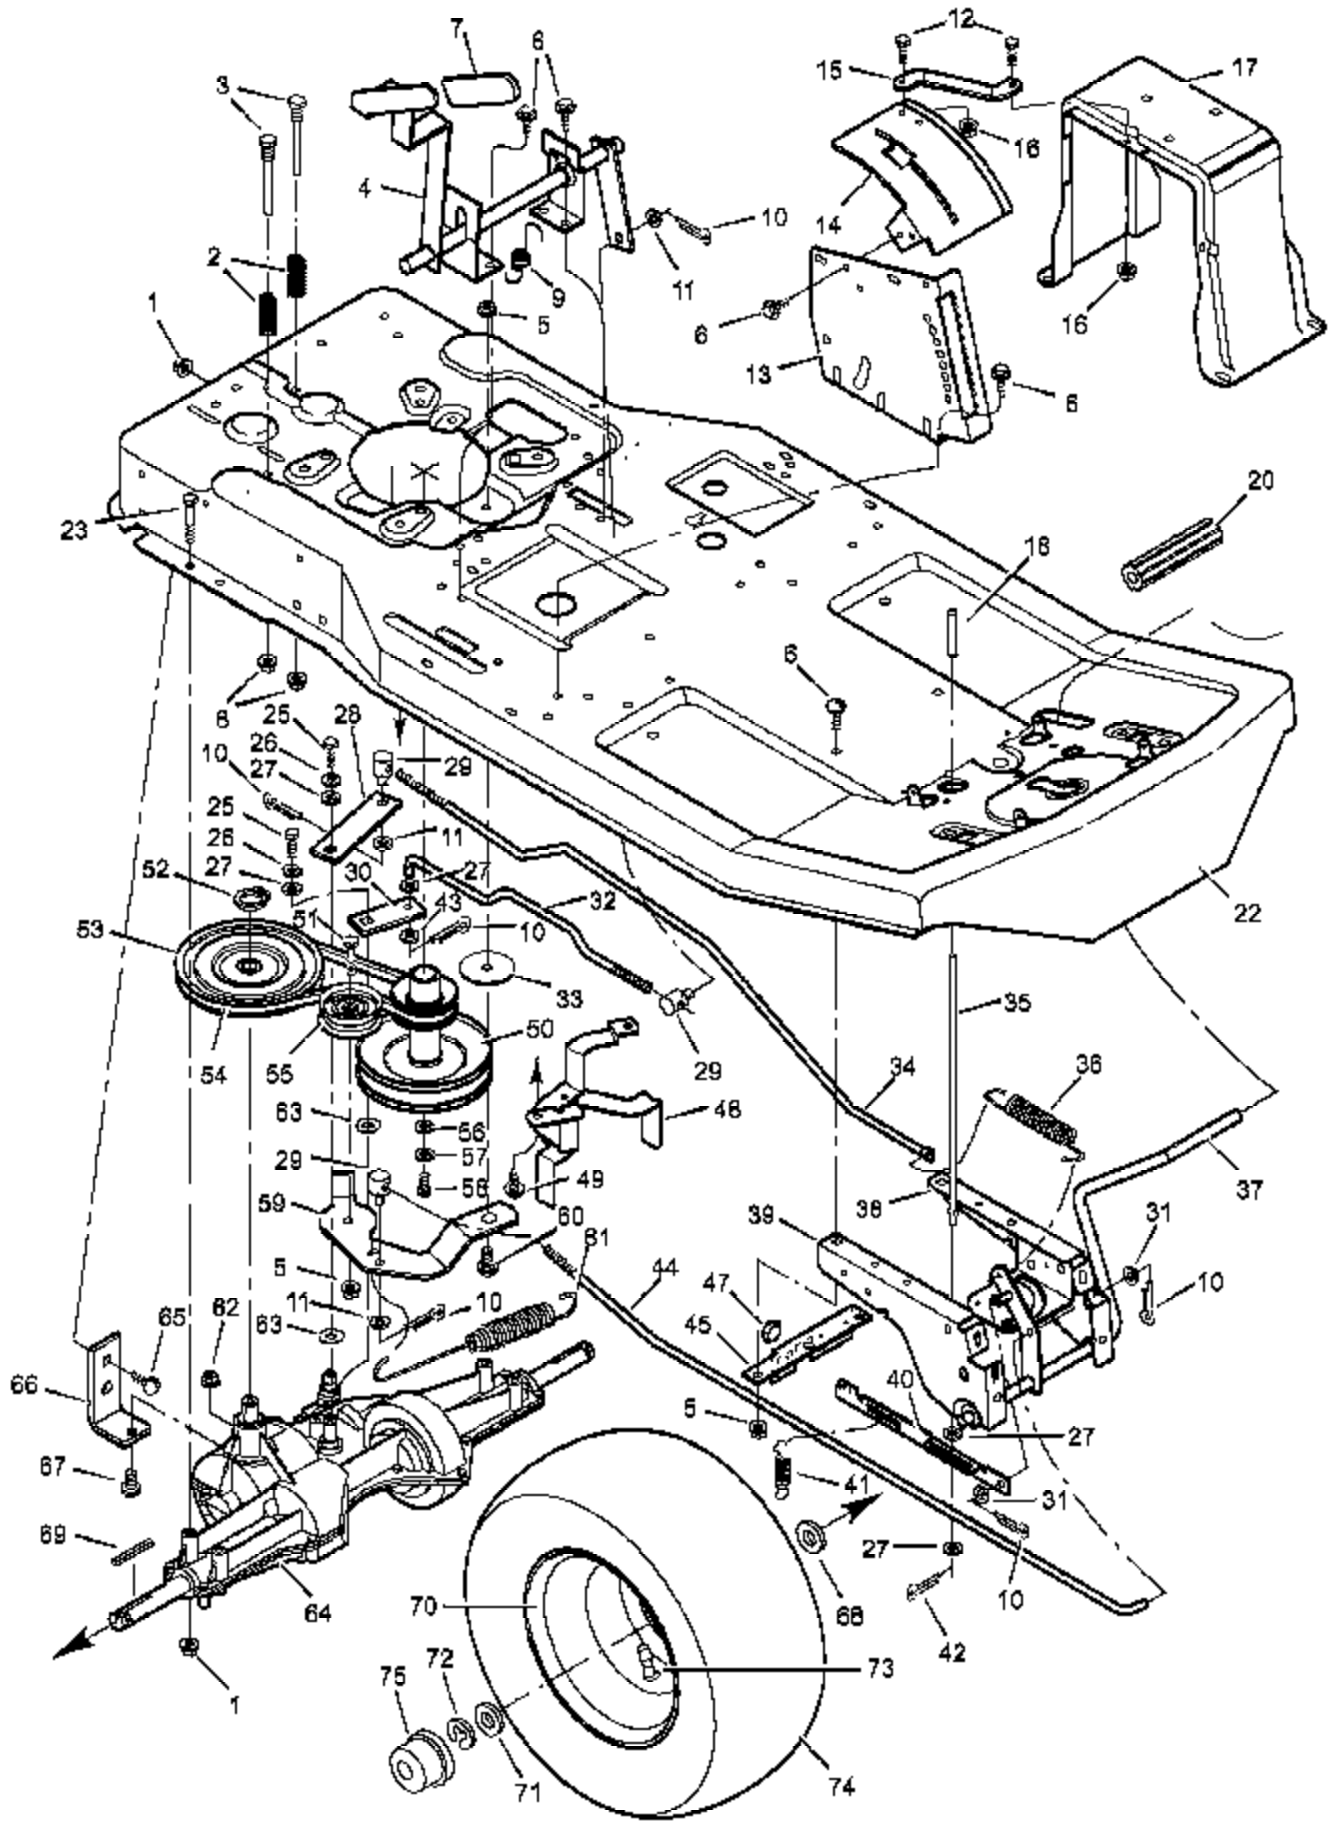

Ref #	Part Number	Qty	Description
	F-99610		Owner's Manual & Parts List
	44X7706		Decal, Right Panel
	44X7707		Decal, Left Panel
	44X4402		Decal, Shift
	44X6816		Decal, Warning

Ref #	Part Number	Qty	Description
1	091031		Switch, Seat Sensor
2	015X66		Locknut
3	001X38		Bolt
4	091414		Battery
5	0024X3		Cable, Battery Ground
6	026X49		Screw
7	024X24		Cable, Red Battery
8	091488		Cap, Ignition
9	094613		Solenoid
10	091489		Nut, Hex
11	056049		Cover, Solenoid (Optional)
12	091846		Switch, Ignition
13	020729		Key, Ignition
14	250X85		Harness, Chassis Wire
15	054212		Fuse
16	407078		Holder, Fuse
17	091032		Switch, Limit
18	26X233		Screw
19	024273		Switch, Limit
20	092372		Socket, Light
21	090084		Bulb, Light
22	054148		Cover, Terminal
23	091896		Tray, Battery

Ref #	Part Number	Qty	Description
63	17X148		Washer
64			Transaxle, Dana Model 4450-1
65	002X53		Bolt, Carriage
66	056503 Z		Bracket, Transaxle
67	01X139		Bolt, Hex
68	17X160		Washer
69	056534		Key, Square
70	92308-601		Wheel & Tire Assembly
71	17X195		Washer
72	0011X3		E-Ring
73	024373		Valve Stem
74	024393		Tire Only
75	094618		Hub Cap Optional