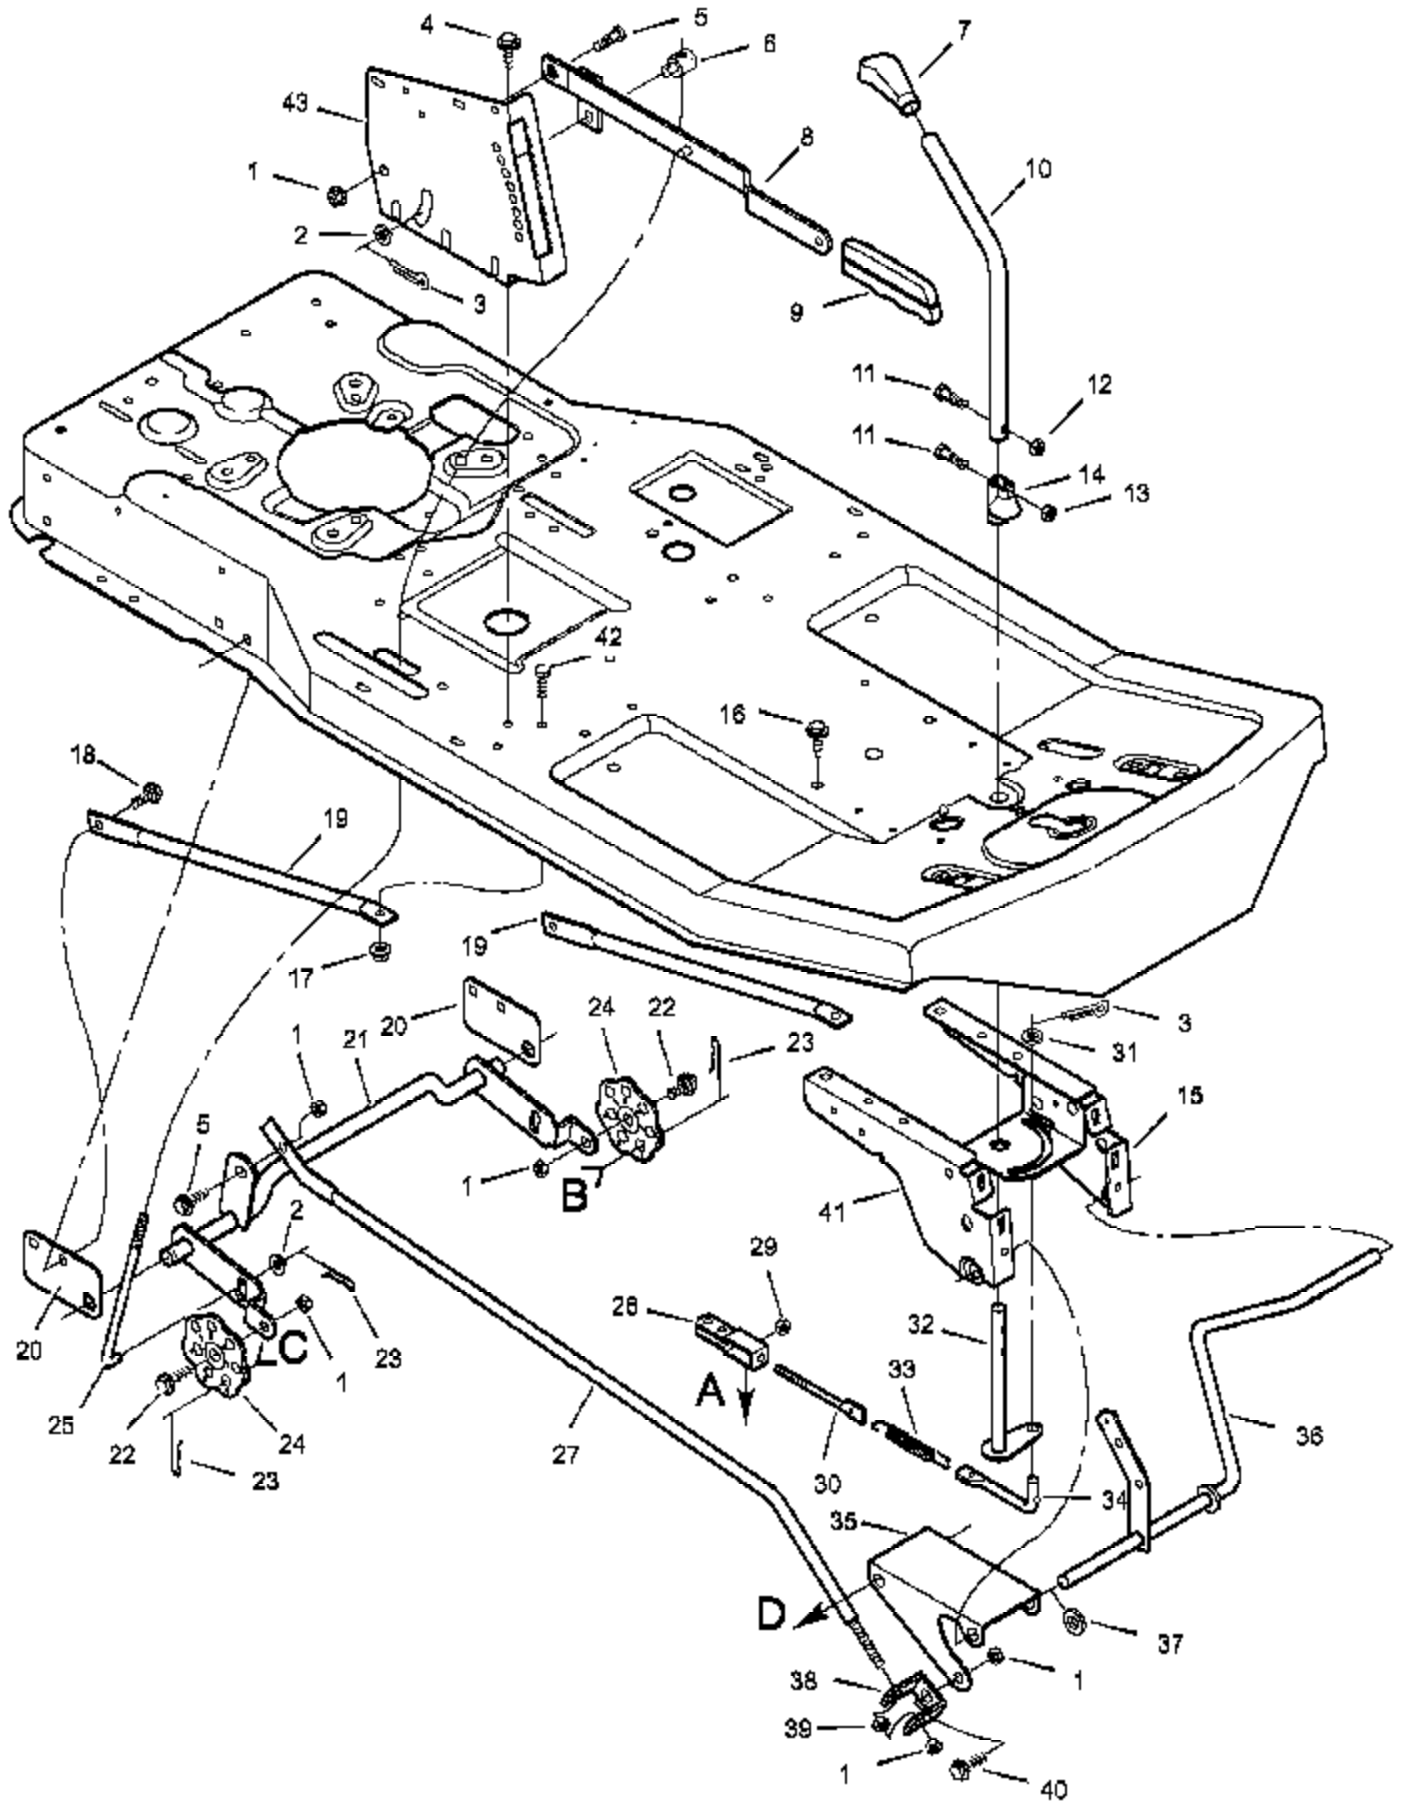

Ref #	Part Number	Qty	Description
1	015X84		Locknut, Flange
2	017X53 Z		Washer
3	030X20		Pin, Cotter
4	26X249		Screw
5	009X39		Bolt, Shoulder
6	021920		Nut, Adjusting
7	092698		Grip, Blade Control
8	056031E700		Lever Assembly, Lift
9	091573		Grip, Lift Lever
10	055927 Z		Attachment, Clutch
11	001X76		Bolt, Hex
12	015X66		Locknut
13	015X89		Locknut, Flange
14	055853		Cam, Blade Control
15	56224E700		Plate, Left Suspension
16	26X249		Screw
17	015X88		Locknut, Flange
18	002X64		Bolt, Carriage
19	055326		Strut, Frame
20	055270E700		Plate, Mounting
21	055346E700		Rod Assembly, Rear Suspension
22	0009X4		Bolt, Shoulder
23	0031X4		Pin, Hair
24	055344 Z		Plate, Adjusting
25	024839 Z		Rod, Lifter
27	055957E700		Rod, Suspension
28	024471 Z		Clevis
29	0015X2		Nut, Hex
30	055271 Z		Link, Blade Drive
31	017X48		Washer
32	055930E700		Rod and Arm Assembly
33	165X67		Spring, Extension
34	055179 Z		Link, Front Deck
35	055139E700		Bracket, Front Suspension
36	056511E700		Lever, Pedal
37	17X122 Z		Washer
38	055298		Clevis
39	015X73		Locknut, Hex
40	009X17		Bolt, Shoulder
41	056023E700		Plate, Right Suspension
42	001X45		Bolt, Hex
43	056595E700		Plate, Index