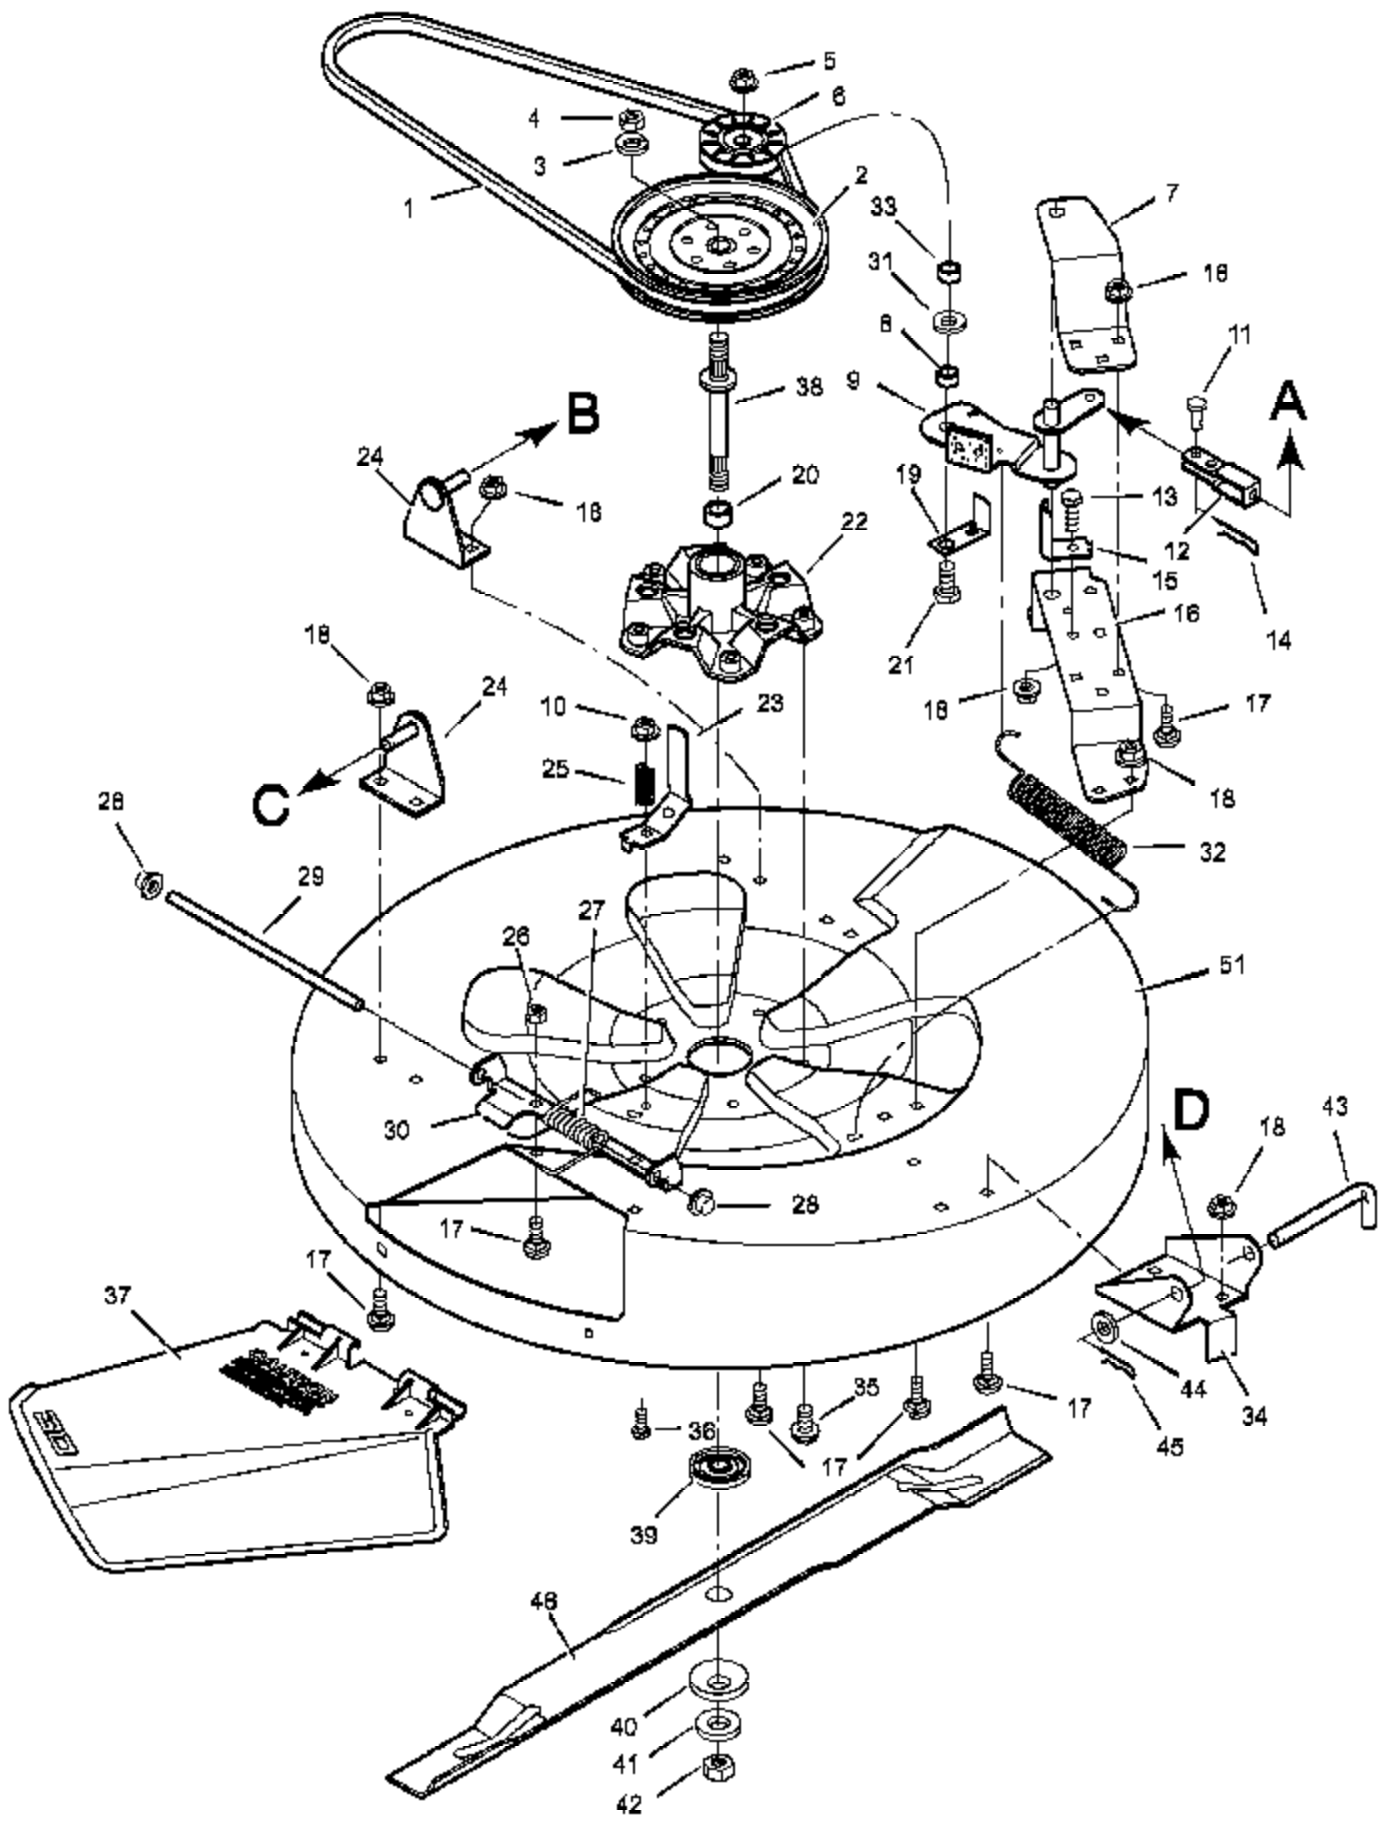

Ref #	Part Number	Qty	Description
	F-99610		Owner's Manual & Parts List
	44X7706		Decal, Right Panel
	44X7707		Decal, Left Panel
	44X4402		Decal, Shift
	44X6816		Decal, Warning

Ref #	Part Number	Qty	Description
1	091031		Switch, Seat Sensor
2	015X66		Locknut
3	001X38		Bolt
4	091414		Battery
5	0024X3		Cable, Battery Ground
6	026X49		Screw
7	024X24		Cable, Red Battery
8	091488		Cap, Ignition
9	094613		Solenoid
10	091489		Nut, Hex
11	056049		Cover, Solenoid (Optional)
12	091846		Switch, Ignition
13	020729		Key, Ignition
14	250X85		Harness, Chassis Wire
15	054212		Fuse
16	407078		Holder, Fuse
17	091032		Switch, Limit
18	26X233		Screw
19	024273		Switch, Limit
20	092372		Socket, Light
21	090084		Bulb, Light
22	054148		Cover, Terminal
23	091896		Tray, Battery

Ref #	Part Number	Qty	Description
63	17X148		Washer
64			Transaxle, Dana Model 4450-1
65	002X53		Bolt, Carriage
66	056503 Z		Bracket, Transaxle
67	01X139		Bolt, Hex
68	17X160		Washer
69	056534		Key, Square
70	92308-601		Wheel & Tire Assembly
71	17X195		Washer
72	0011X3		E-Ring
73	024373		Valve Stem
74	024393		Tire Only
75	094618		Hub Cap Optional