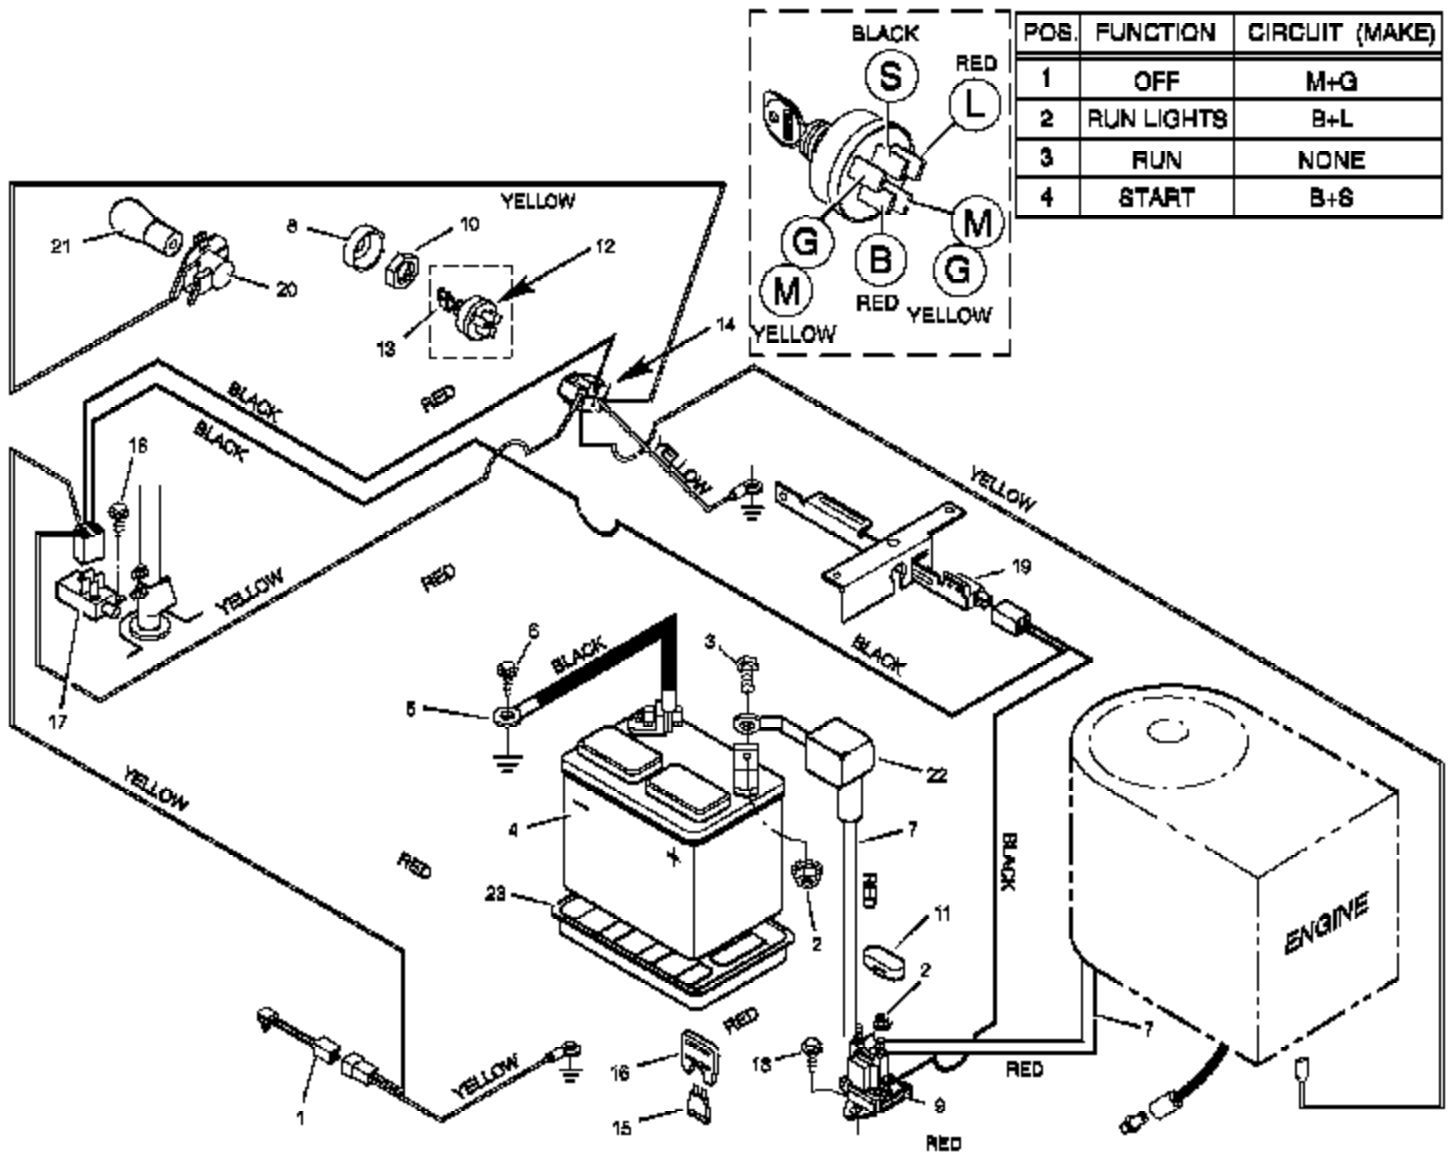

Ref #	Part Number	Qty	Description
	F-99610		Owner's Manual & Parts List
	44X7706		Decal, Right Panel
	44X7707		Decal, Left Panel
	44X4402		Decal, Shift
	44X6816		Decal, Warning

Ref #	Part Number	Qty	Description
1	091031		Switch, Seat Sensor
2	015X66		Locknut
3	001X38		Bolt
4	091414		Battery
5	0024X3		Cable, Battery Ground
6	026X49		Screw
7	024X24		Cable, Red Battery
8	091488		Cap, Ignition
9	094613		Solenoid
10	091489		Nut, Hex
11	056049		Cover, Solenoid (Optional)
12	091846		Switch, Ignition
13	020729		Key, Ignition
14	250X85		Harness, Chassis Wire
15	054212		Fuse
16	407078		Holder, Fuse
17	091032		Switch, Limit
18	26X233		Screw
19	024273		Switch, Limit
20	092372		Socket, Light
21	090084		Bulb, Light
22	054148		Cover, Terminal
23	091896		Tray, Battery

Ref #	Part Number	Qty	Description
63	17X148		Washer
64			Transaxle, Dana Model 4450-1
65	002X53		Bolt, Carriage
66	056503 Z		Bracket, Transaxle
67	01X139		Bolt, Hex
68	17X160		Washer
69	056534		Key, Square
70	92308-601		Wheel & Tire Assembly
71	17X195		Washer
72	0011X3		E-Ring
73	024373		Valve Stem
74	024393		Tire Only
75	094618		Hub Cap Optional