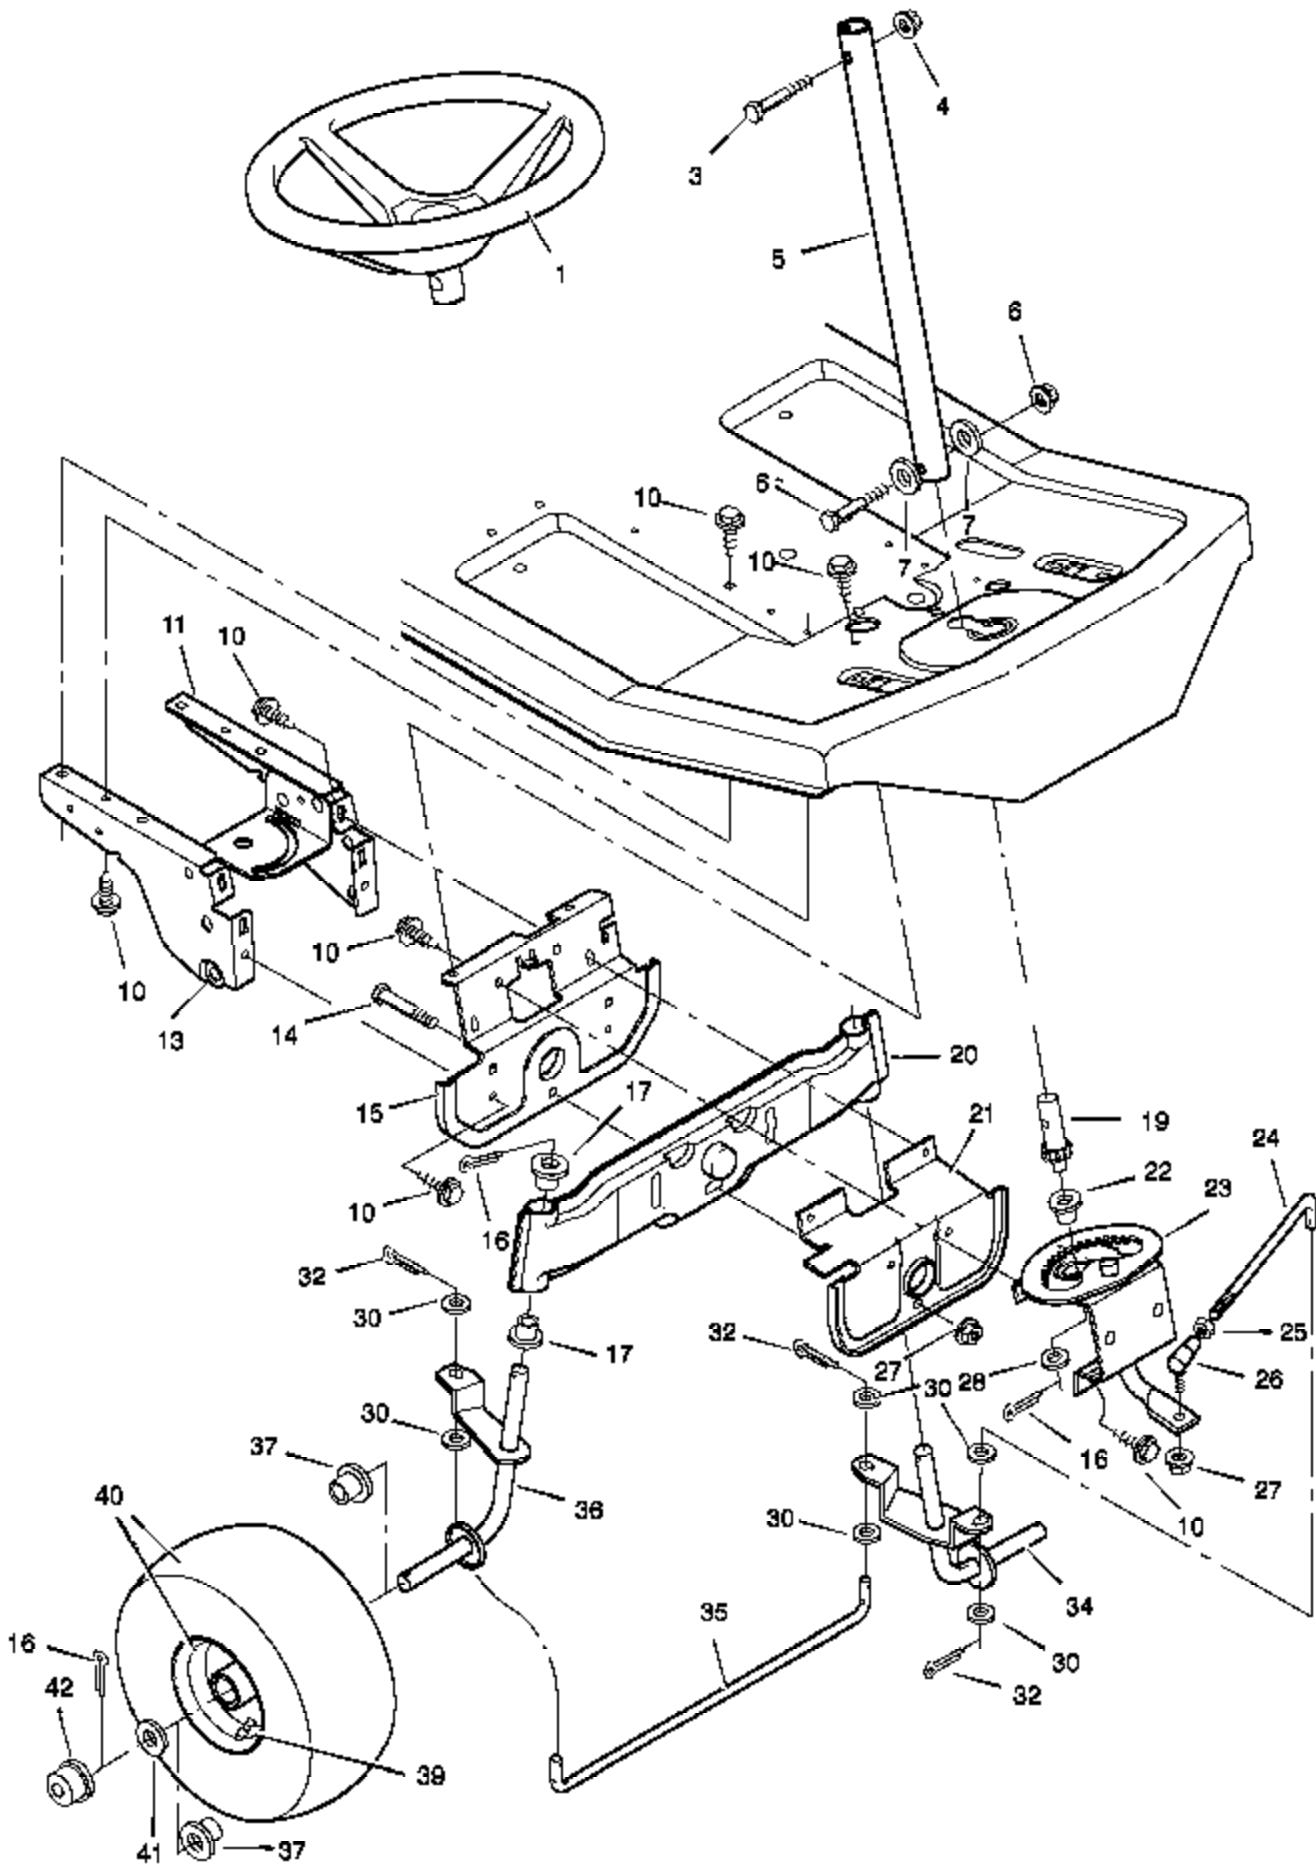

Ref #	Part Number	Qty	Description
62	015X43		Locknut, Hex
63	17X148		Washer
64			Transaxle, Dana Model 4450-1 Parts are available from an Authorized Service Center. See "Engines, Gasoline" or "Gasoline Engines" in the yellow pages of the telephone directory.
65	002X53		Bolt, Carriage
66	056503 Z		Bracket, Transaxle
67	01X139		Bolt, Hex
68	17X160		Washer
69	056534		Key, Square
70	92308-601		Wheel & Tire Assembly
71	17X195		Washer
72	0011X3		E- Ring
73	024373		Valve Stem Also included with Key No. 70.
74	024393		Tire Only Also included with Key No. 70.
75	094618		Hub Cap, Optional

Ref #	Part Number	Qty	Description
1	015X84		Locknut, Flange
2	017X53 Z		Washer
3	030X20		Pin, Cotter
4	26X249		Screw
5	009X39		Bolt, Shoulder
6	021920		Nut, Adjusting
7	092698		Grip, Blade Control
8	056031E700		Lever Assembly, Lift
9	091573		Grip, Lift Lever
10	055927 Z		Attachment, Clutch
11	001X76		Bolt, Hex
12	015X66		Locknut
13	015X89		Locknut, Flange
14	055853		Cam, Blade Control
15	56224E700		Plate, Left Suspension
16	26X249		Screw
17	015X88		Locknut, Flange
18	002X64		Bolt, Carriage
19	055326		Strut, Frame
20	055270E700		Plate, Mounting
21	055346E700		Rod Assembly, Rear Suspension
22	0009X4		Bolt, Shoulder
23	0031X4		Pin, Hair
24	055344 Z		Plate, Adjusting
25	024839 Z		Rod, Lifter
27	055957E700		Rod, Suspension
28	024471 Z		Clevis
29	0015X2		Nut, Hex
30	055271 Z		Link, Blade Drive
31	017X48		Washer
32	055930E700		Rod and Arm Assembly
33	165X67		Spring, Extension
34	055179 Z		Link, Front Deck
35	055139E700		Bracket, Front Suspension
36	056511E700		Lever, Pedal
37	17X122 Z		Washer
38	055298		Clevis
39	015X73		Locknut, Hex
40	009X17		Bolt, Shoulder
41	056023E700		Plate, Right Suspension
42	001X45		Bolt, Hex
43	056595E700		Plate, Index