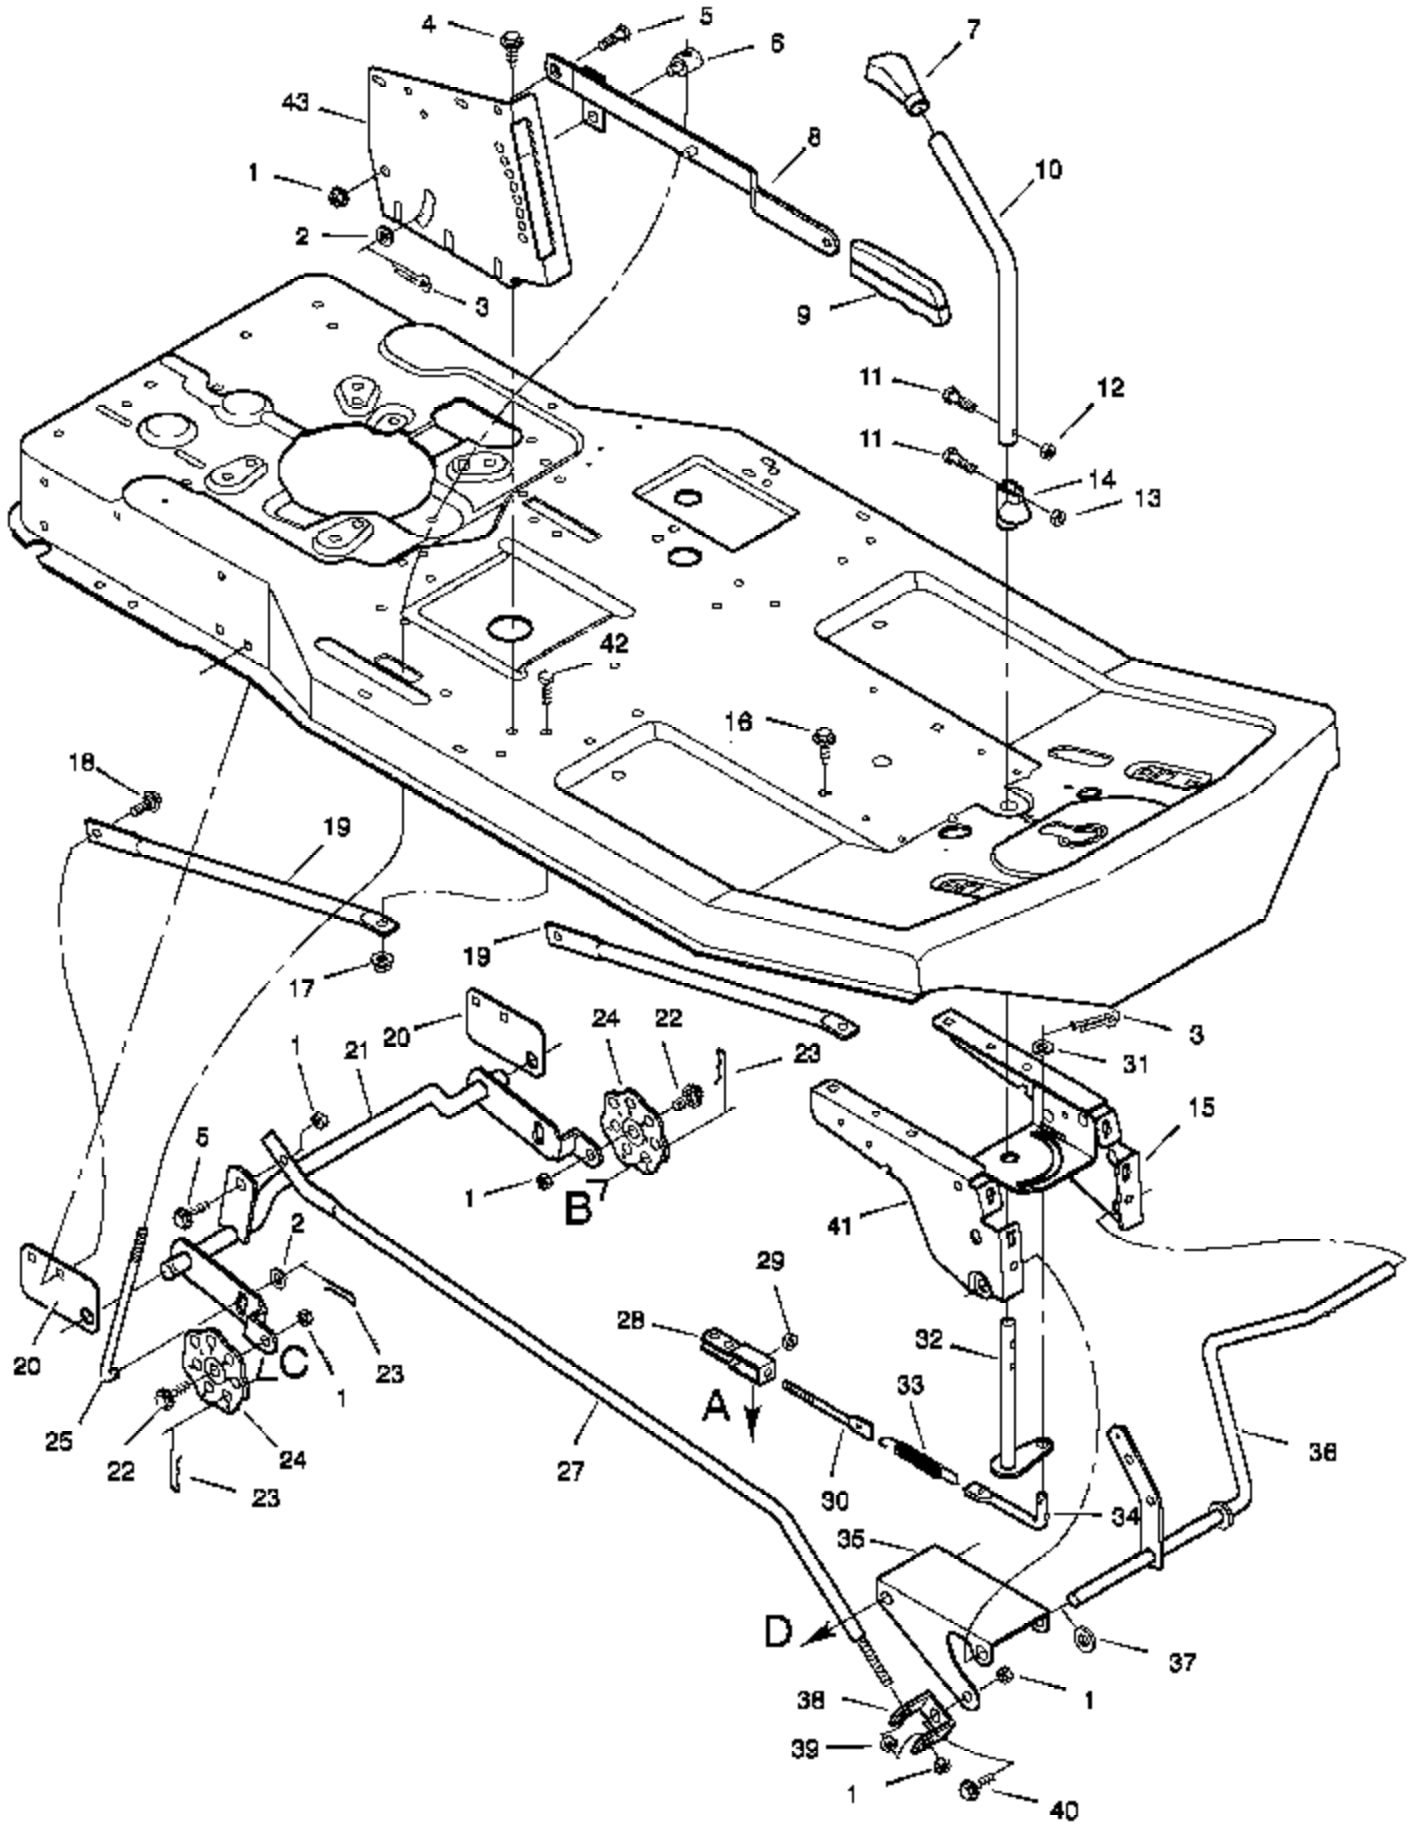

Ref #	Part Number	Qty	Description
1	015X84		Locknut, Flange
2	017X53 Z		Washer
3	030X20		Pin, Cotter
4	26X249		Screw
5	009X39		Bolt, Shoulder
6	021920		Nut, Adjusting
7	092698		Grip, Blade Control
8	056031E700		Lever Assembly, Lift
9	091573		Grip, Lift Lever
10	055927 Z		Attachment, Clutch
11	001X76		Bolt, Hex
12	015X66		Locknut
13	015X89		Locknut, Flange
14	055853		Cam, Blade Control
15	56224E700		Plate, Left Suspension
16	26X249		Screw
17	015X88		Locknut, Flange
18	002X64		Bolt, Carriage
19	055326		Strut, Frame
20	055270E700		Plate, Mounting
21	055346E700		Rod Assembly, Rear Suspension
22	0009X4		Bolt, Shoulder
23	0031X4		Pin, Hair
24	055344 Z		Plate, Adjusting
25	024839 Z		Rod, Lifter
27	055957E700		Rod, Suspension
28	024471 Z		Clevis
29	0015X2		Nut, Hex
30	055271 Z		Link, Blade Drive
31	017X48		Washer
32	055930E700		Rod and Arm Assembly
33	165X67		Spring, Extension
34	055179 Z		Link, Front Deck
35	055139E700		Bracket, Front Suspension
36	056511E700		Lever, Pedal
37	17X122 Z		Washer
38	055298		Clevis
39	015X73		Locknut, Hex
40	009X17		Bolt, Shoulder
41	056023E700		Plate, Right Suspension
42	001X45		Bolt, Hex
43	056595E700		Plate, Index