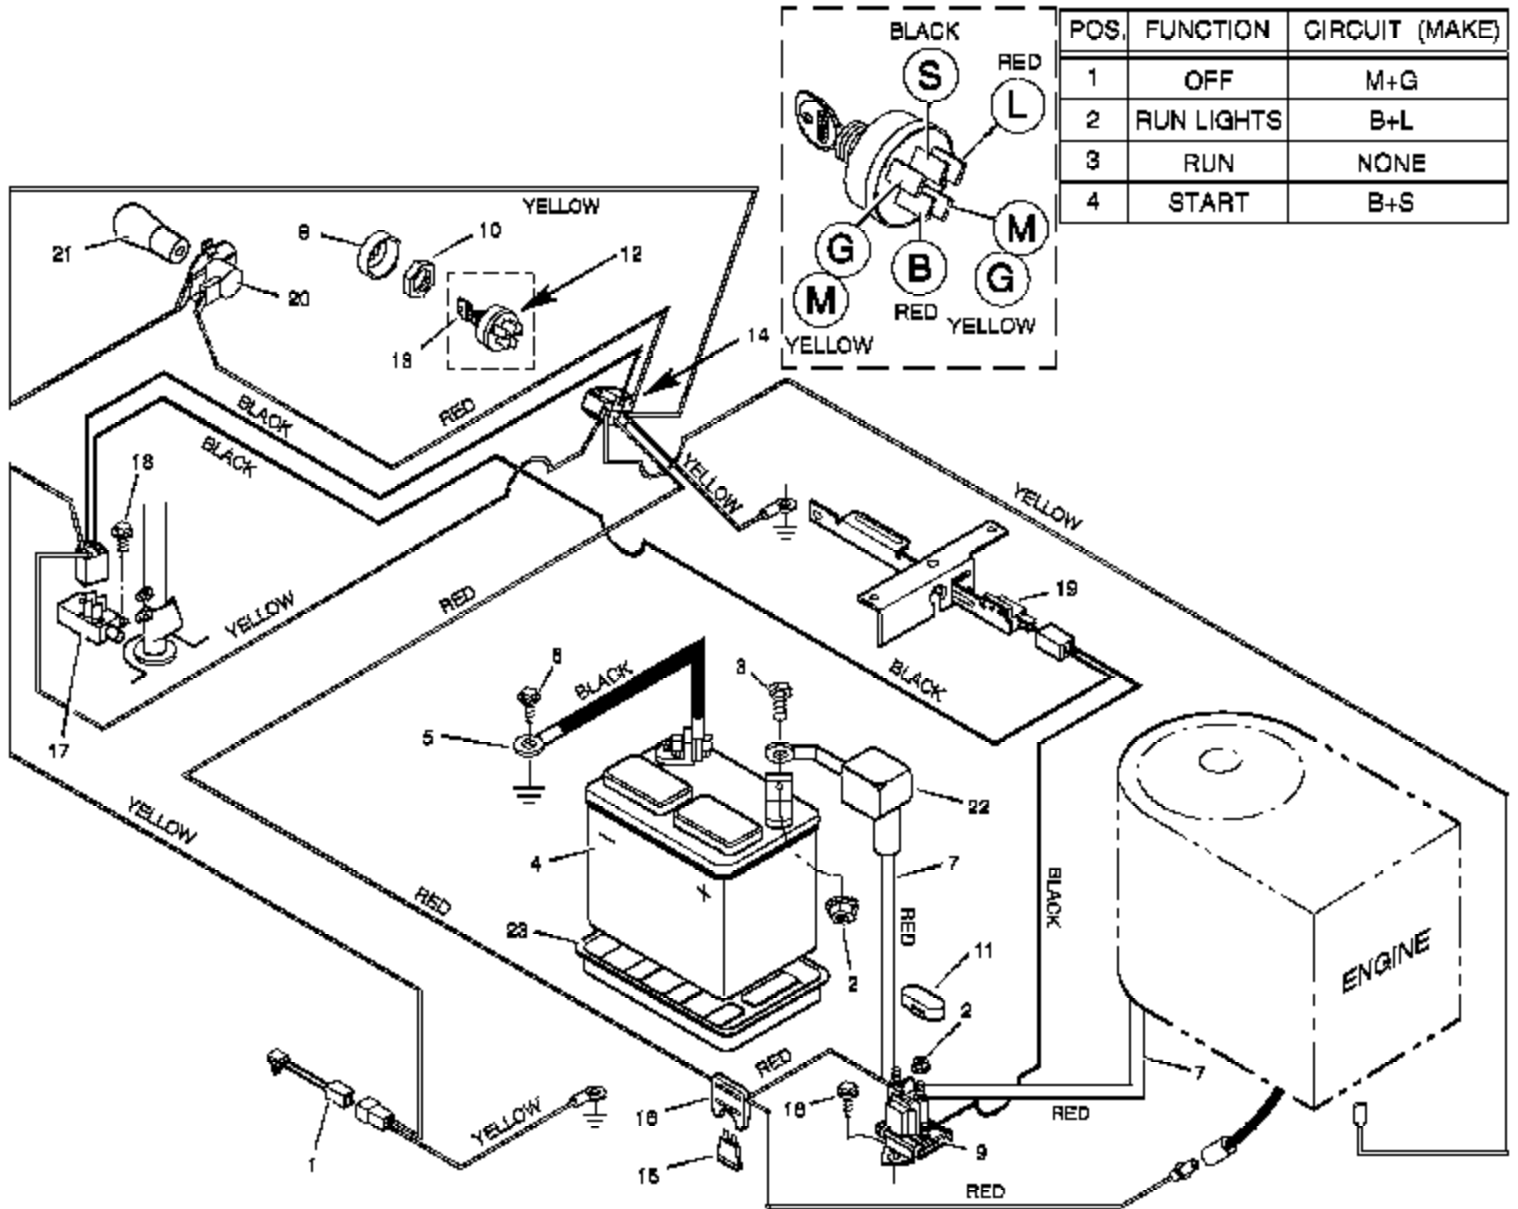

Ref #	Part Number	Qty	Description
1	091031		Switch, Seat Sensor
2	015X66		Locknut
3	001X38		Bolt
4	091414		Battery
5	0024X3		Cable, Battery Ground
6	026X49		Screw
7	024X24		Cable, Red Battery
8	091488		Cap, Ignition
9	094613		Solenoid
10	091489		Nut, Hex
11	056049		Cover, Solenoid (Optional)
12	091846		Switch, Ignition
13	020729		Key, Ignition
14	250X85		Harness, Chassis Wire
15	054212		Fuse
16	407078		Holder, Fuse
17	091032		Switch, Limit
18	26X233		Screw
19	024273		Switch, Limit
20	092372		Socket, Light
21	090084		Bulb, Light
22	054148		Cover, Terminal
23	091896		Tray, Battery