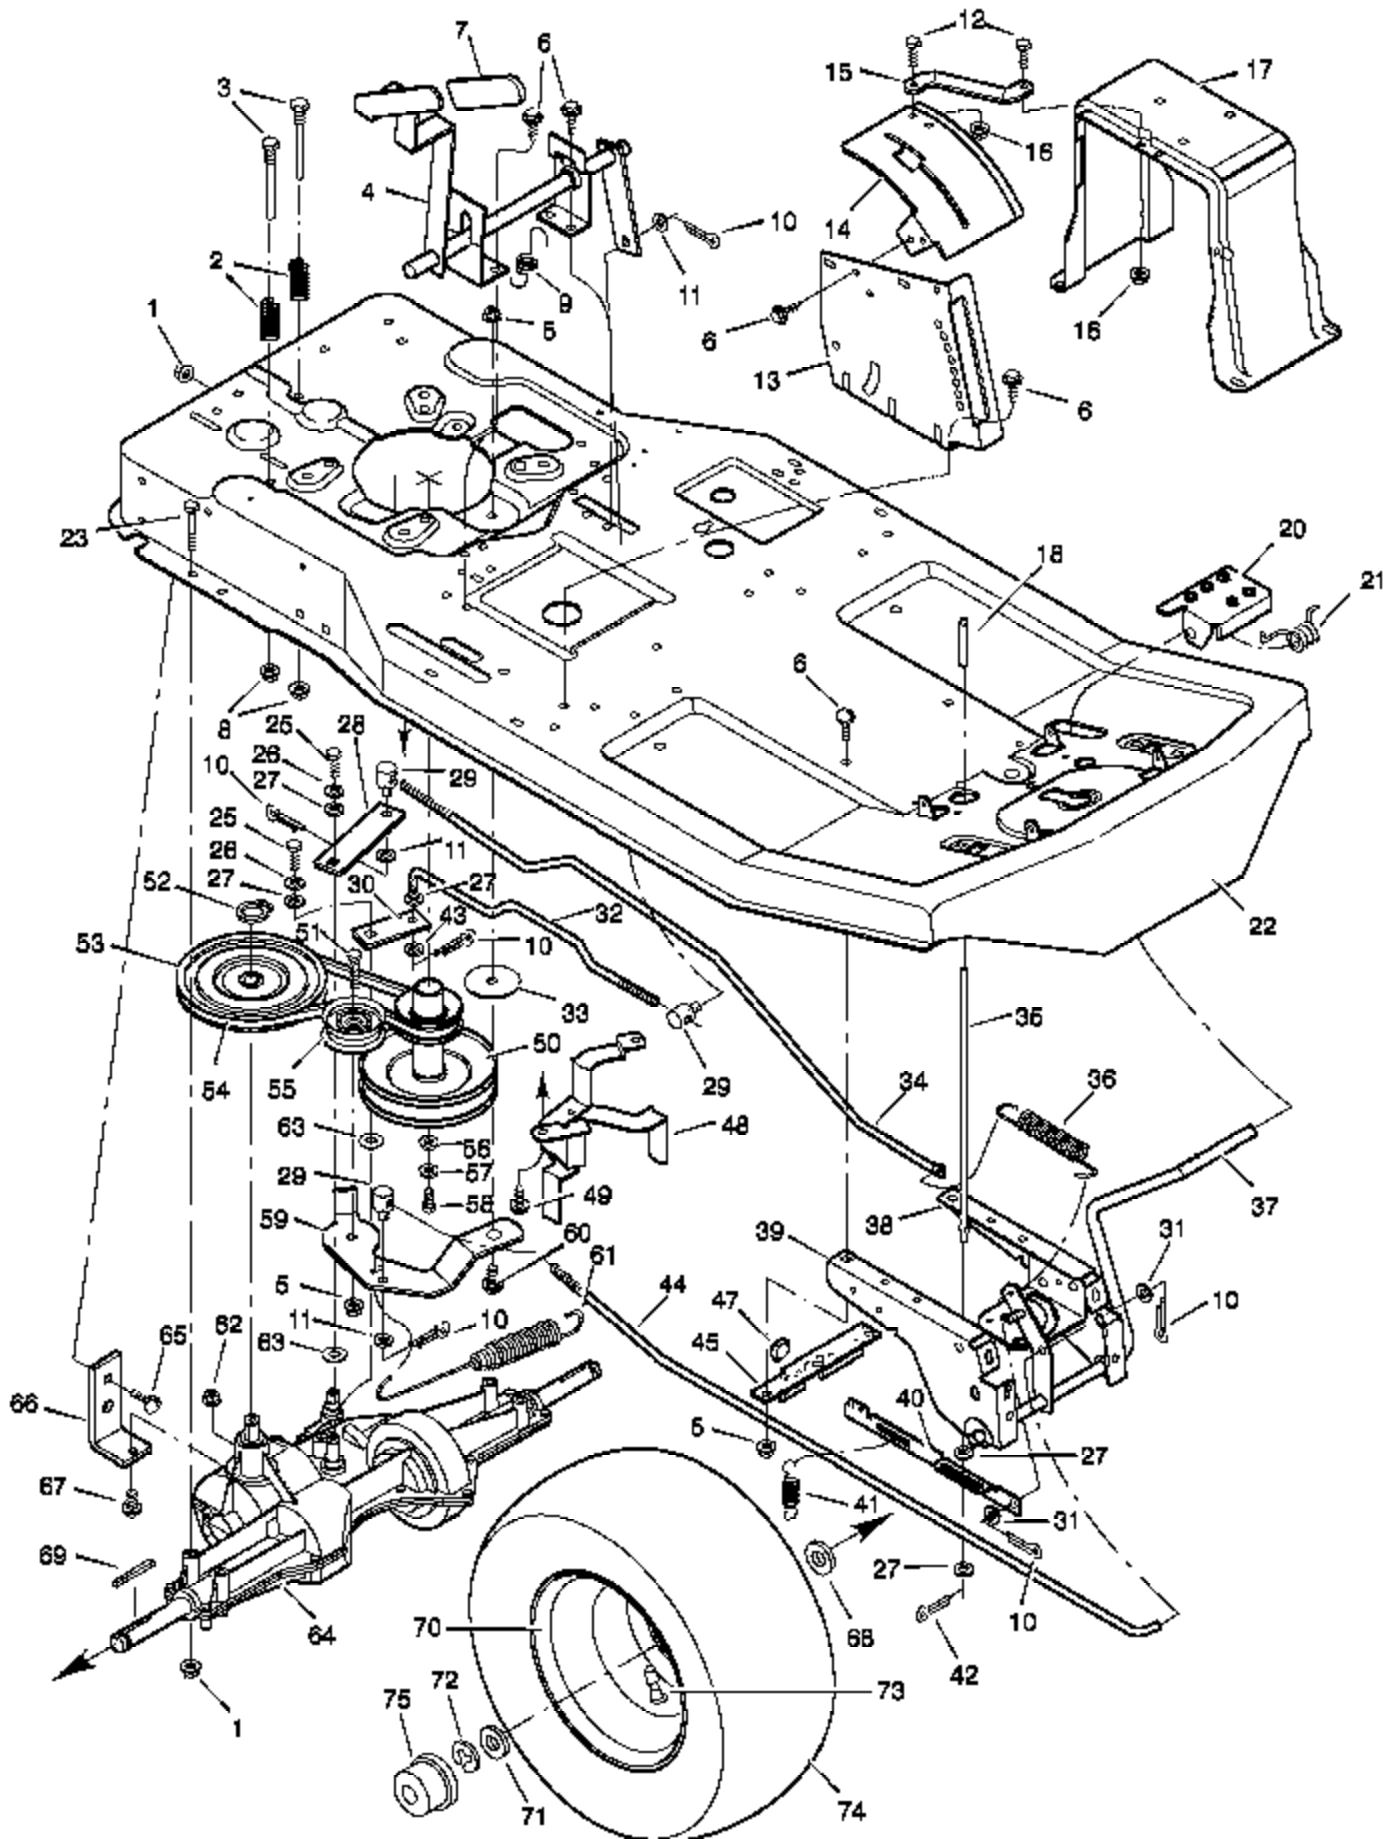

Ref #	Part Number	Qty	Description
1	015X88		Locknut, Flange
2	0164X1		Spring, Compression
3	055826		Guide, Belt
4	056610E701		Shifter Assembly
5	015X84		Locknut, Flange
6	26X267		Screw
7	091573		Grip, Shift Lever
8	15X115		Hex Nut
9	165X100		Spring, Extension
10	030X20		Pin, Cotter
11	017X53 Z		Washer
12	001X38		Bolt, Hex
13	056595E700		Plate, Index
14	056606E700		Gate, Shift
15	056529E700		Brace, Shift Gate
16	015X89		Locknut, Flange
17	056517E700		Support, Seat
18	055873		Grip, Parking Brake
20	056409E700		Pedal
21	165X81		Spring
22	056611E700		Frame Assembly
23	01X124		Bolt, Hex
25	01X145		Bolt, Hex
26	018X32		Lockwasher
27	017X36		Washer
28	056500 Z		Yoke, Brake
29	021920		Nut, Adjusting
30	056505 Z		Yoke, Shift
31	017X47 Z		Washer
32	056591 Z		Rod, Shift
33	17X174 Z		Washer, Hardened
34	056530 Z		Rod, Brake
35	056566 Z		Rod, Parking Brake
36	165X85		Spring, Extension
37	056511E700		Lever, Pedal
38	56224E700		Plate, Left Suspension
39	056023E700		Plate, Right Suspension
40	056565 Z		Link, Parking Brake
41	165X107		Spring, Extension
42	030X50		Pin, Cotter
43	017X46 Z		Washer
44	056531 Z		Rod, Clutch
45	56227E700		Stop, Parking Brake
47	056623		Grommet
48	056215 Z		Guide, Belt
49	026X49		Screw
50	092504 Z		Pulley Assembly, Stack
51	01X111		Bolt, Hex
52	0011X7		Ring, Retainer
53	056562		Pulley, Drive
54	037X65		Belt, Motion Drive
55	056526		Pulley, Idler
56	17X170		Washer
57	019X35		Lockwasher
58	01X140		Bolt, Hex
59	1001034E700		Bracket, Idler
60	009X42		Bolt, Shoulder
61	165X81		Spring, Extension