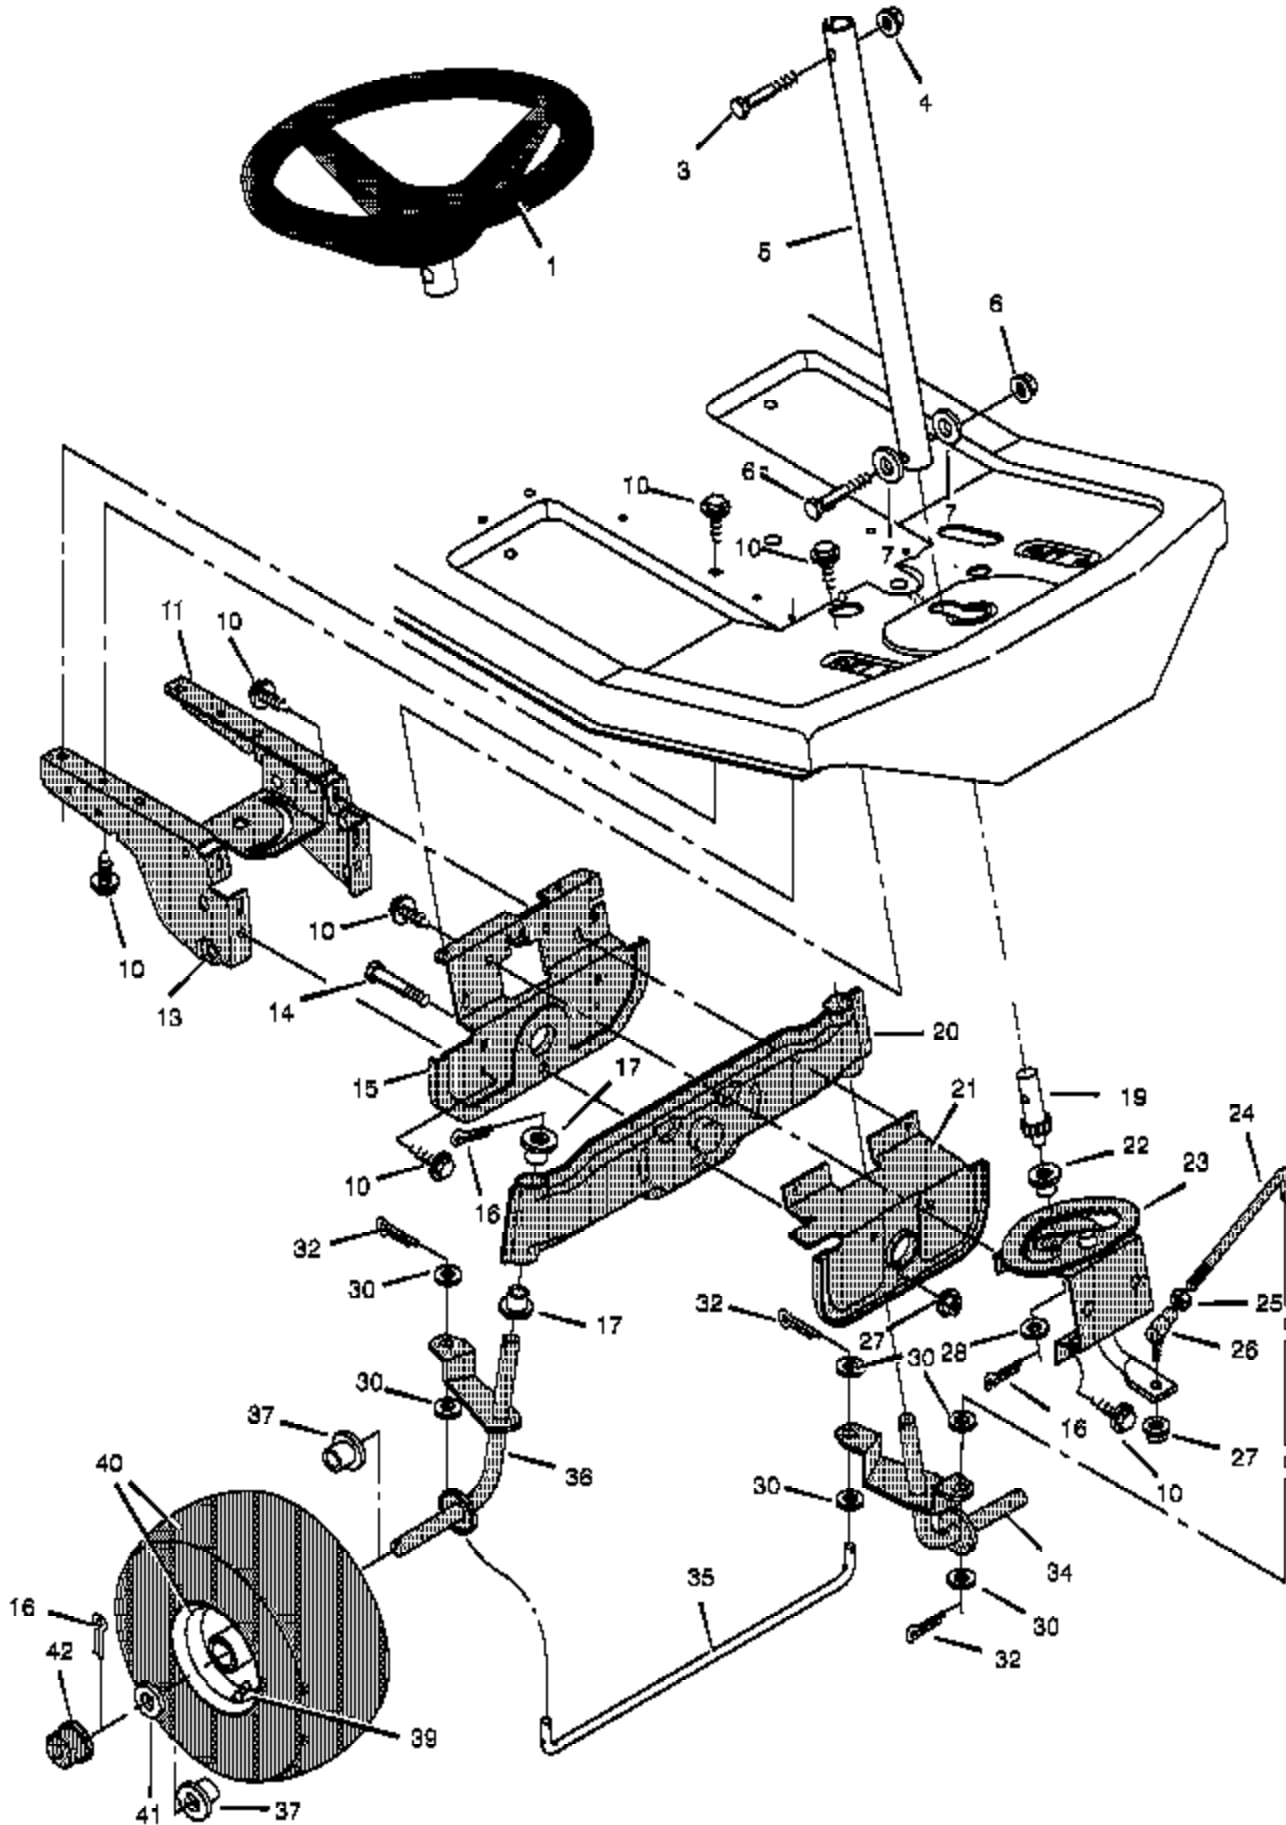

Ref #	Part Number	Qty	Description
1	92076		Steering Wheel
3	01X102		Bolt, Hex
4	015X88		Locknut, Flange
5	91444C		Post, Steering
6	015X88		Nut, Hex
7	017X47		Washer
10	26X267		Screw
11	56224E701		Plate, Left Suspension
13	56023E701		Plate, Right Suspension
14	001X69		Bolt, Hex
15	56231E701		Support, Front Axle
16	030X49		Pin, Cotter
17	055003		Bearing, Spindle
19	056057		Gear, Pinion
20	56223E701		Axle Assembly, Front
21	56230E701		Hanger Assembly, Front Axle
22	055168		Bearing
23	56236E701		Sector Assembly
24	56625E701		Rod, Drag Link
25	021031		Ball Joint, Steering
26	015X61		Nut, Hex
27	015X87		Locknut, Flange
28	017X87		Washer
30	017X53		Washer
32	030X20		Pin, Cotter
34	55039E701		Spindle Assembly, Left
35	55026E701		Rod, Tie
36	55038E701		Spindle Assembly, Right
37	056105		Bearing, Wheel Also included with Key No. 40.
38	055700		Tire
39	024373		Valve Stem Also included with Key No. 40.
40	92303-601		Wheel & Tire Assembly
41	17X197		Washer
42	094618		Cap, Hub (Optional)