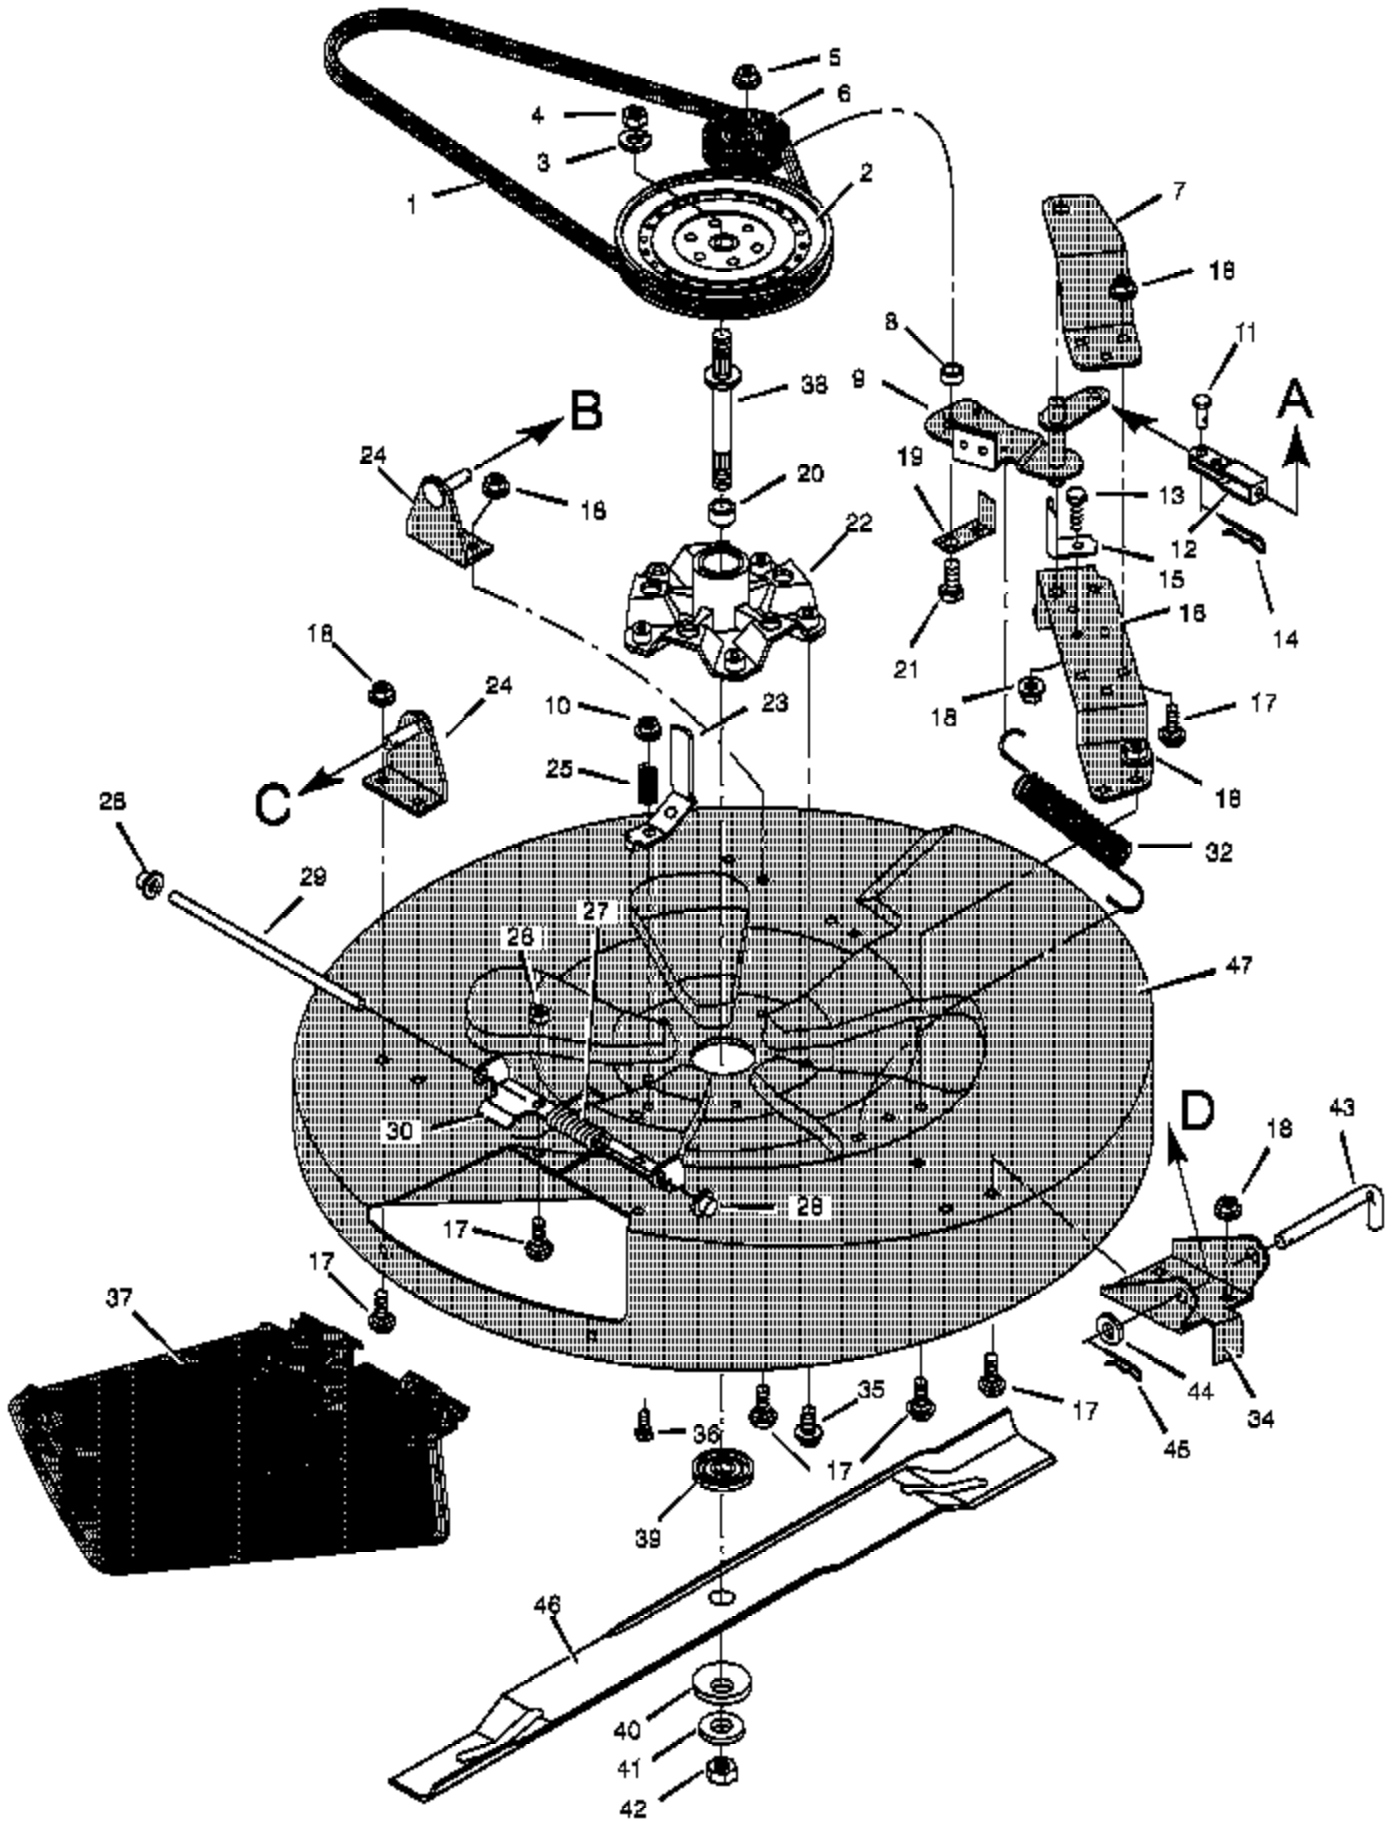

Ref #	Part Number	Qty	Description
1	091031		Switch, Seat Sensor
2	015X66		Locknut
3	002X82		Bolt
4	091414		Battery
	093292		Acid, Battery (Electrolyte)
5	0024X3		Cable, Battery Ground
6	026X49		Screw
7	024X24		Cable, Red Battery
8	091488		Cap, Ignition
9	024285		Solenoid
10	091489		Nut, Hex
11	056049		Cover, Solenoid
12	091846		Switch, Ignition
13	020729		Key, Ignition
14	250X64		Harness, Chassis Wire
15	054212		Fuse
16	407078		Holder, Fuse
17	091032		Switch, Limit
18	26X233		Screw
19	024273		Switch, Limit
20	092372		Socket, Light
21	090084		Bulb, Light
22	054148		Cover, Terminal
23	091896		Tray, Battery
24	014X79		Wingnut

Ref #	Part Number	Qty	Description
63	17X148		Washer
64			Transaxle, Dana Model 4450-1 Parts are available from a Authorized Engine Service Center. See "Engines, Gasoline" or "Gasoline Engines" in the yellow pages of the telephone directory
65	002X53		Bolt, Carriage
66	56503E701		Bracket, Transaxle
67	01X139		Bolt, Hex
68	17X160		Washer
69	056534		Key, Square
70	92308-601		Wheel & Tire Assembly
71	17X195		Washer
72	0011X3		E-Ring
73	024373		Valve Stem Also included with Key No. 70.
74	024393		Tire Only Also included with Key No. 70.
75	094618		Hub Cap, Optional