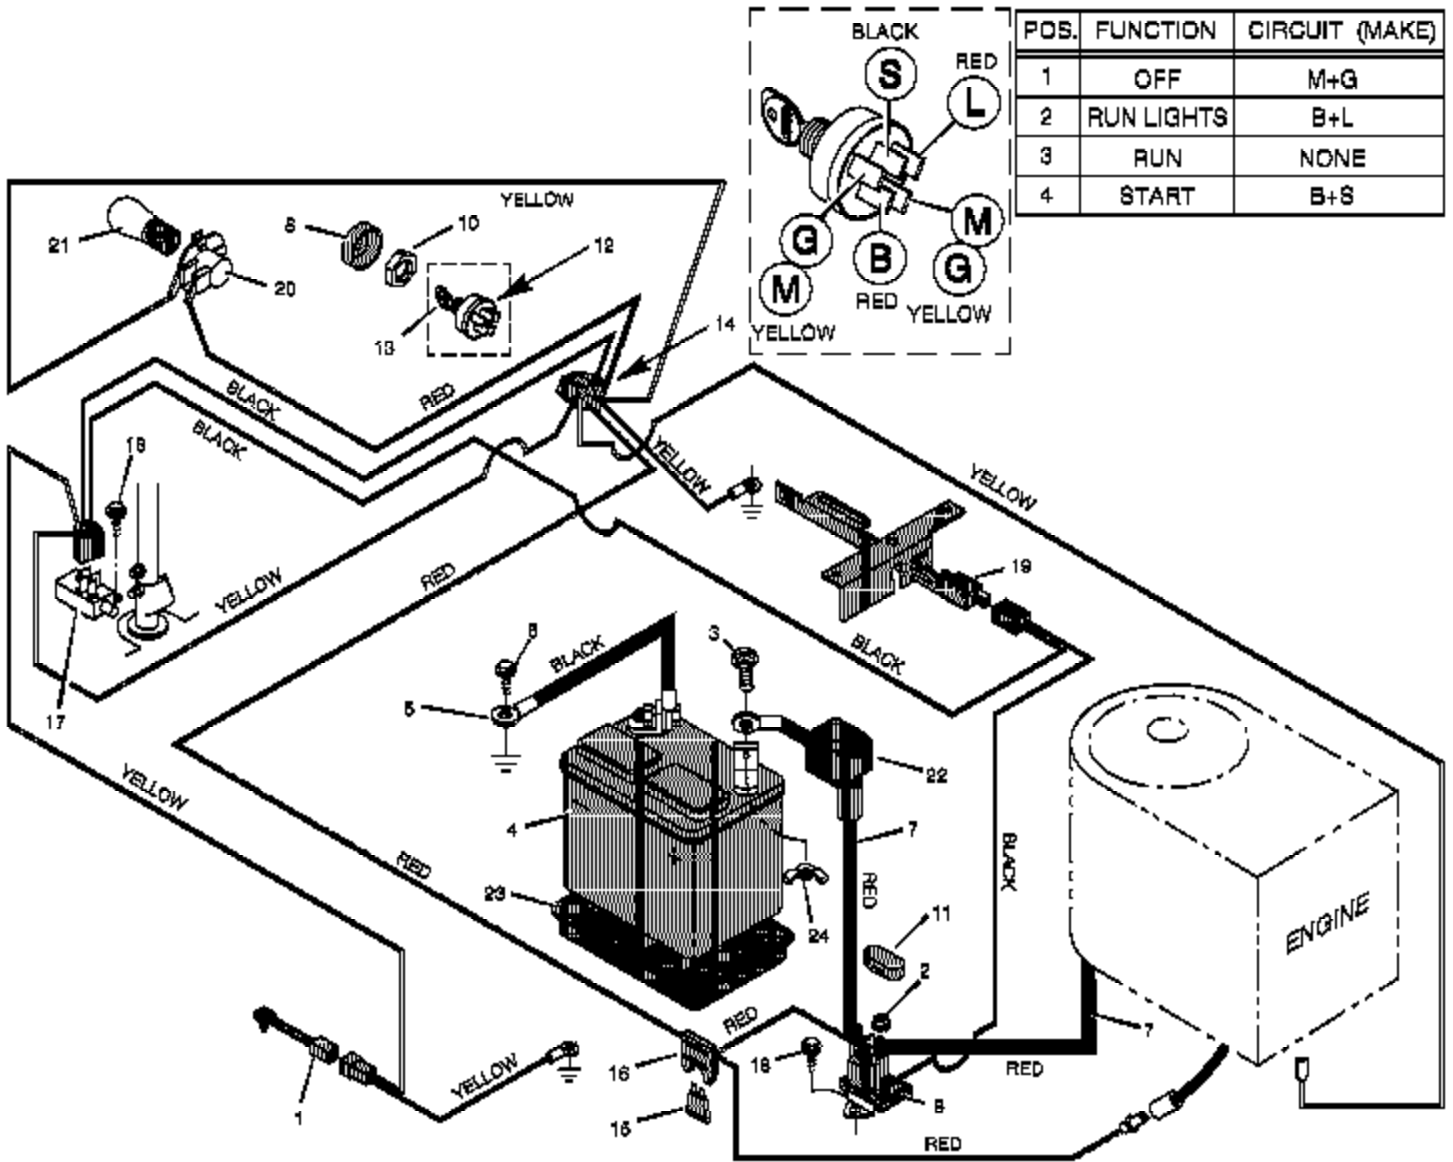

Ref #	Part Number	Qty	Description
1	091031		Switch, Seat Sensor
2	015X66		Locknut
3	002X82		Bolt
4	091414		Battery
	093292		Acid, Battery (Electrolyte)
5	0024X3		Cable, Battery Ground
6	026X49		Screw
7	024X24		Cable, Red Battery
8	091488		Cap, Ignition
9	024285		Solenoid
10	091489		Nut, Hex
11	056049		Cover, Solenoid
12	091846		Switch, Ignition
13	020729		Key, Ignition
14	250X64		Harness, Chassis Wire
15	054212		Fuse
16	407078		Holder, Fuse
17	091032		Switch, Limit
18	26X233		Screw
19	024273		Switch, Limit
20	092372		Socket, Light
21	090084		Bulb, Light
22	054148		Cover, Terminal
23	091896		Tray, Battery
24	014X79		Wingnut