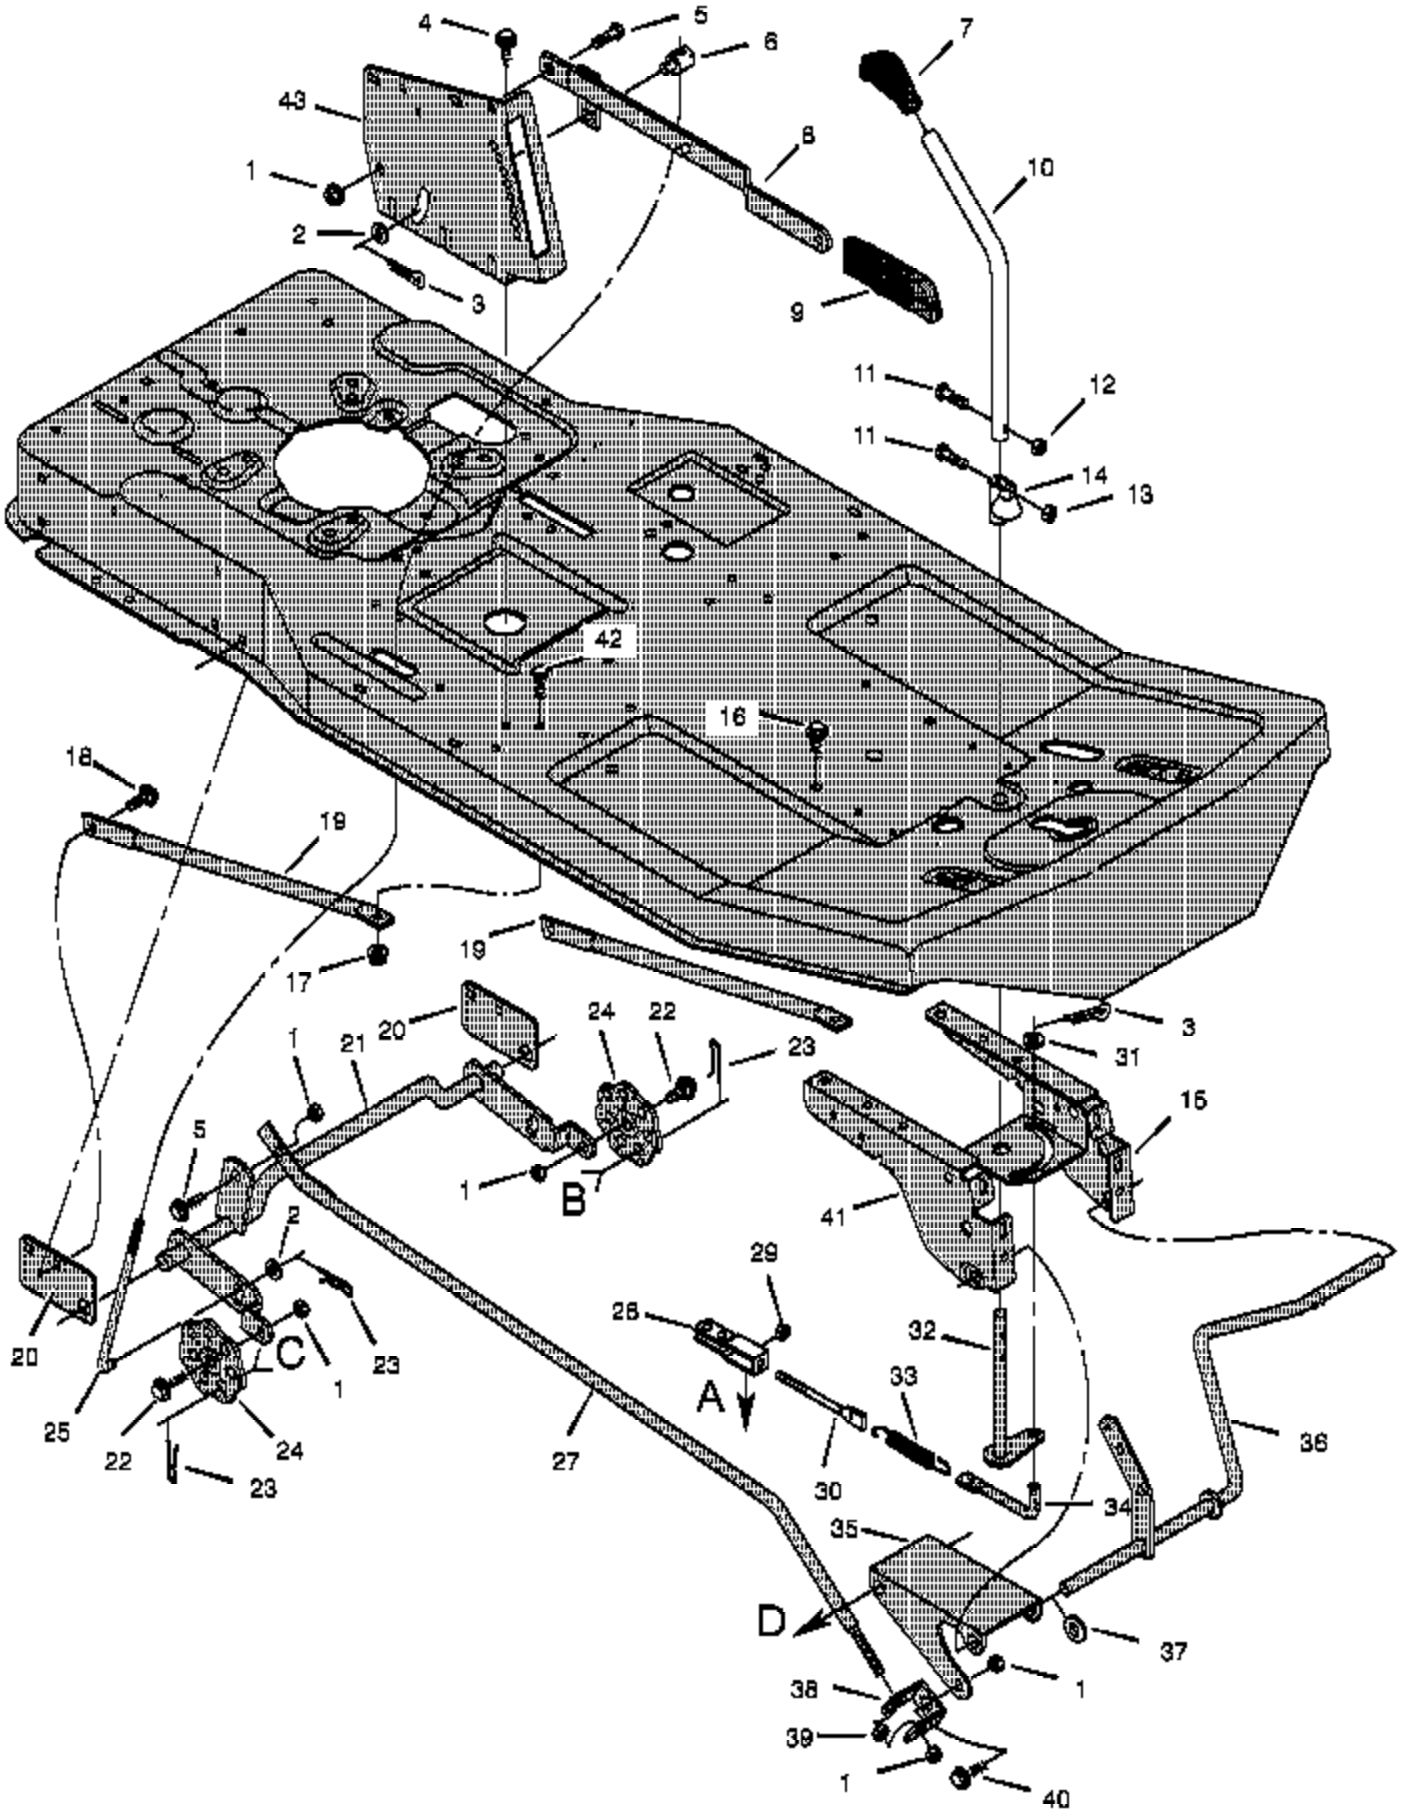

Ref #	Part Number	Qty	Description
1	015X84		Locknut, Flange
2	017X53		Washer
3	030X20		Pin, Cotter
4	26X249		Screw
5	009X39		Bolt, Shoulder
6	021920		Nut, Adjusting
7	092698		Grip, Blade Control
8	56031E701		Lever Assembly, Lift
9	091573		Grip, Lift Lever
10	055927 Z		Attachment, Clutch
11	001X76		Bolt, Hex
12	015X66		Locknut
13	015X89		Locknut, Flange
14	055853		Cam, Blade Control
15	56224E701		Plate, Left Suspension
16	26X249		Screw
17	015X88		Locknut, Flange
18	002X64		Bolt, Carriage
19	55326E701		Strut, Frame
20	55270E701		Plate, Mounting
21	55346E701		Rod Assembly, Rear Suspension
22	0009X4		Bolt, Shoulder
23	0031X4		Pin, Hair
24	55344E701		Plate, Adjusting
25	24839E701		Rod, Lifter
27	55957E701		Rod, Suspension
28	024471 Z		Clevis
29	0015X2		Nut, Hex
30	055271 Z		Link, Blade Drive
31	017X48		Washer
32	55930E701		Rod and Arm Assembly
33	165X67		Spring, Extension
34	55179E701		Link, Front Deck
35	55139E701		Bracket, Front Suspension
36	56511E701		Lever, Pedal
37	17X122		Washer
38	055298		Clevis
39	015X73		Locknut, Hex
40	009X17		Bolt, Shoulder
41	56023E701		Plate, Right Suspension
42	001X45		Bolt, Hex
43	56595E701		Plate, Index