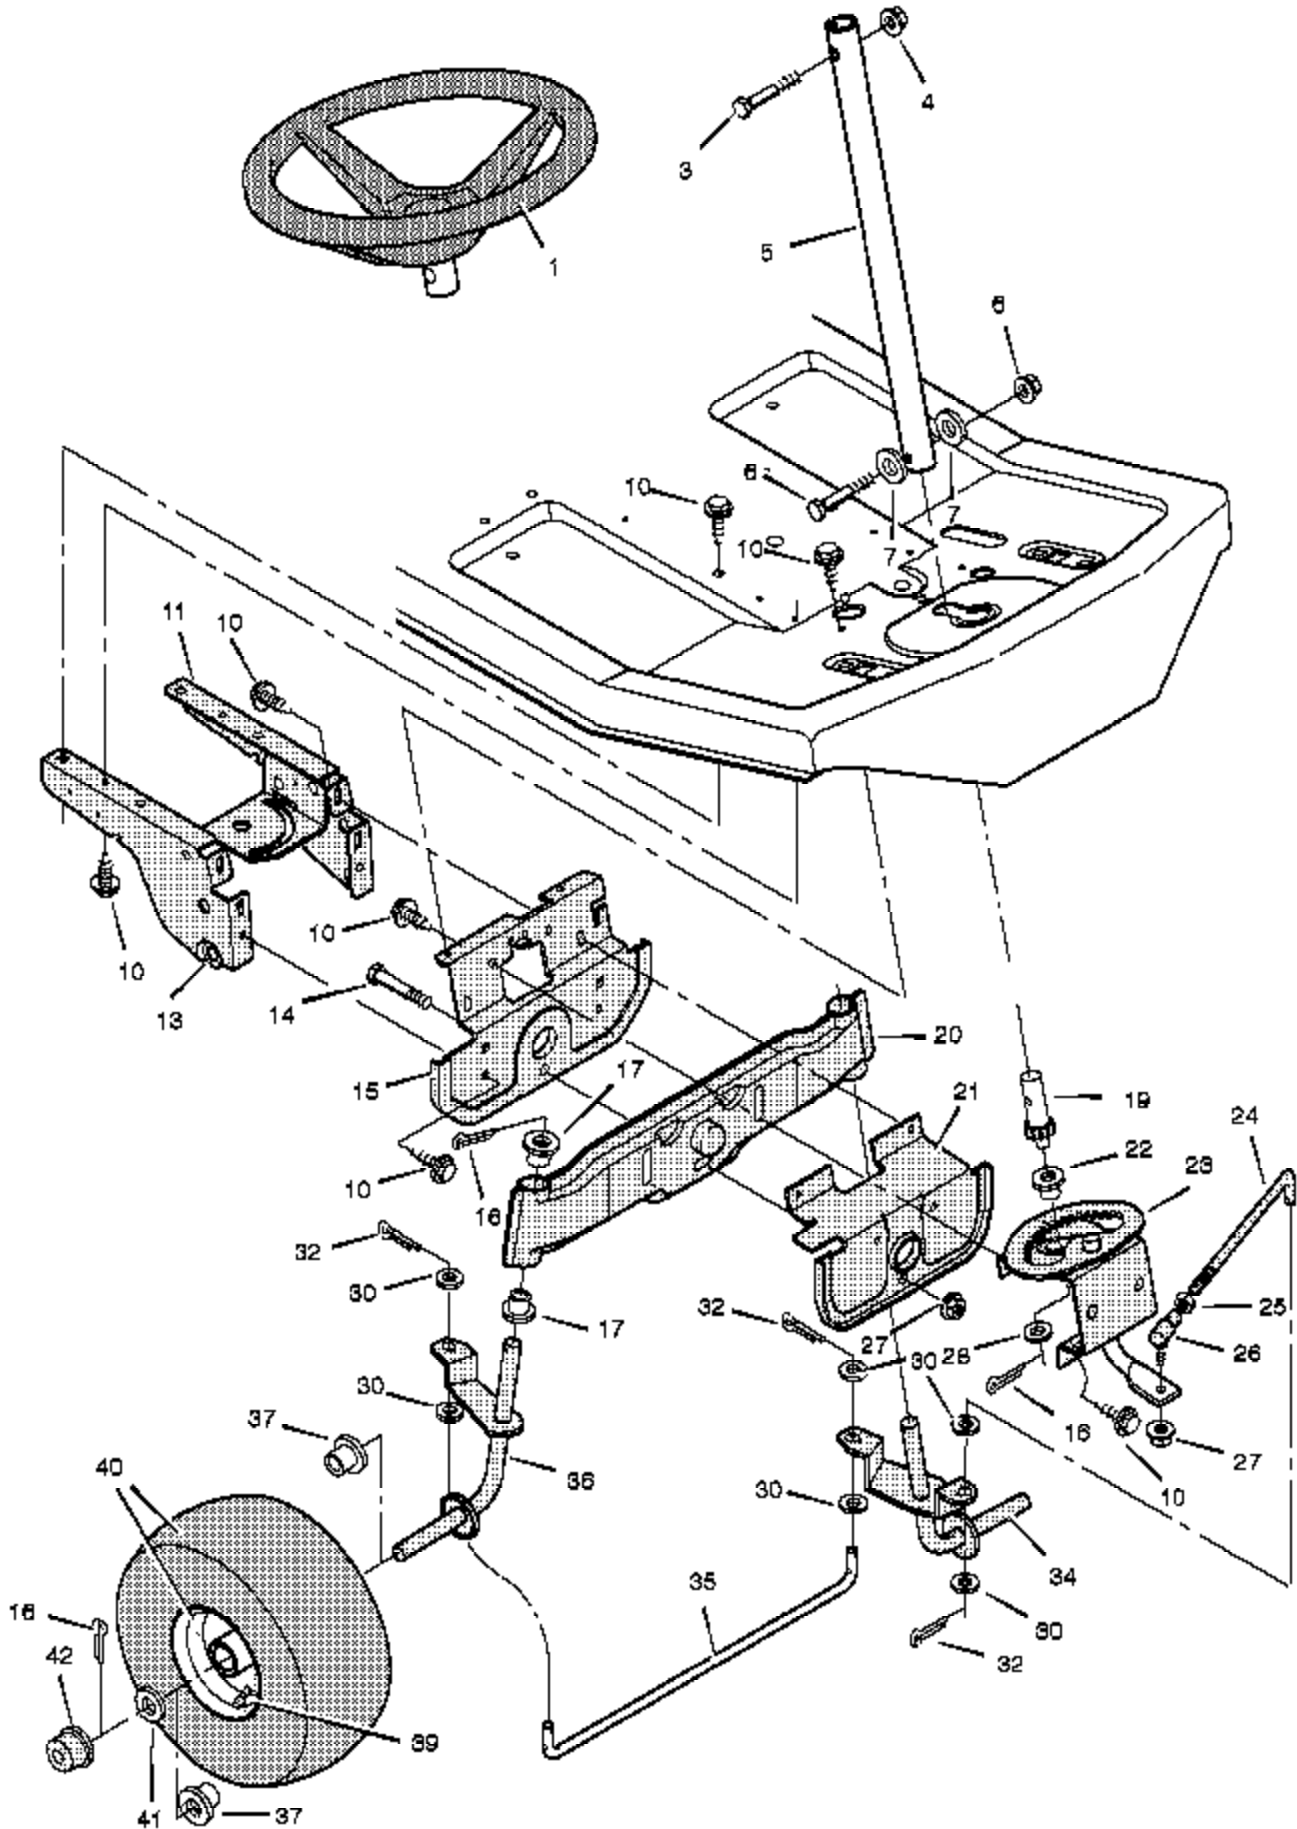

Ref #	Part Number	Qty	Description
1	092076		Steering Wheel
3	01X102		Bolt, Hex
4	015X88		Locknut, Flange
5	91444C		Post, Steering
6	015X88		Nut, Hex
7	017X47		Washer
10	26X267		Screw
11	56224E701		Plate, Left Suspension
13	56023E701		Plate, Right Suspension
14	001X69		Bolt, Hex
15	56231E701		Support, Front Axle
16	030X49		Pin, Cotter
17	055003		Bearing, Spindle
19	056057		Gear, Pinion
20	56223E701		Axle Assembly, Front
21	56230E701		Hanger Assembly, Front Axle
22	055168		Bearing
23	56236E701		Sector Assembly
24	56625E701		Rod, Drag Link
25	021031		Ball Joint, Steering
26	015X61		Nut, Hex
27	015X87		Locknut, Flange
28	017X87		Washer
30	017X53		Washer
32	030X20		Pin, Cotter
34	55039E701		Spindle Assembly, Left
35	55026E701		Rod, Tie
36	55038E701		Spindle Assembly, Right
37	056105		Bearing, Wheel Also included with Key No. 40.
38	055700		Tire
39	024373		Valve Stem Also included with Key No. 40.
40	92303-601		Wheel & Tire Assembly
41	024583		Washer
42	024582		Cap, Hub (Optional)