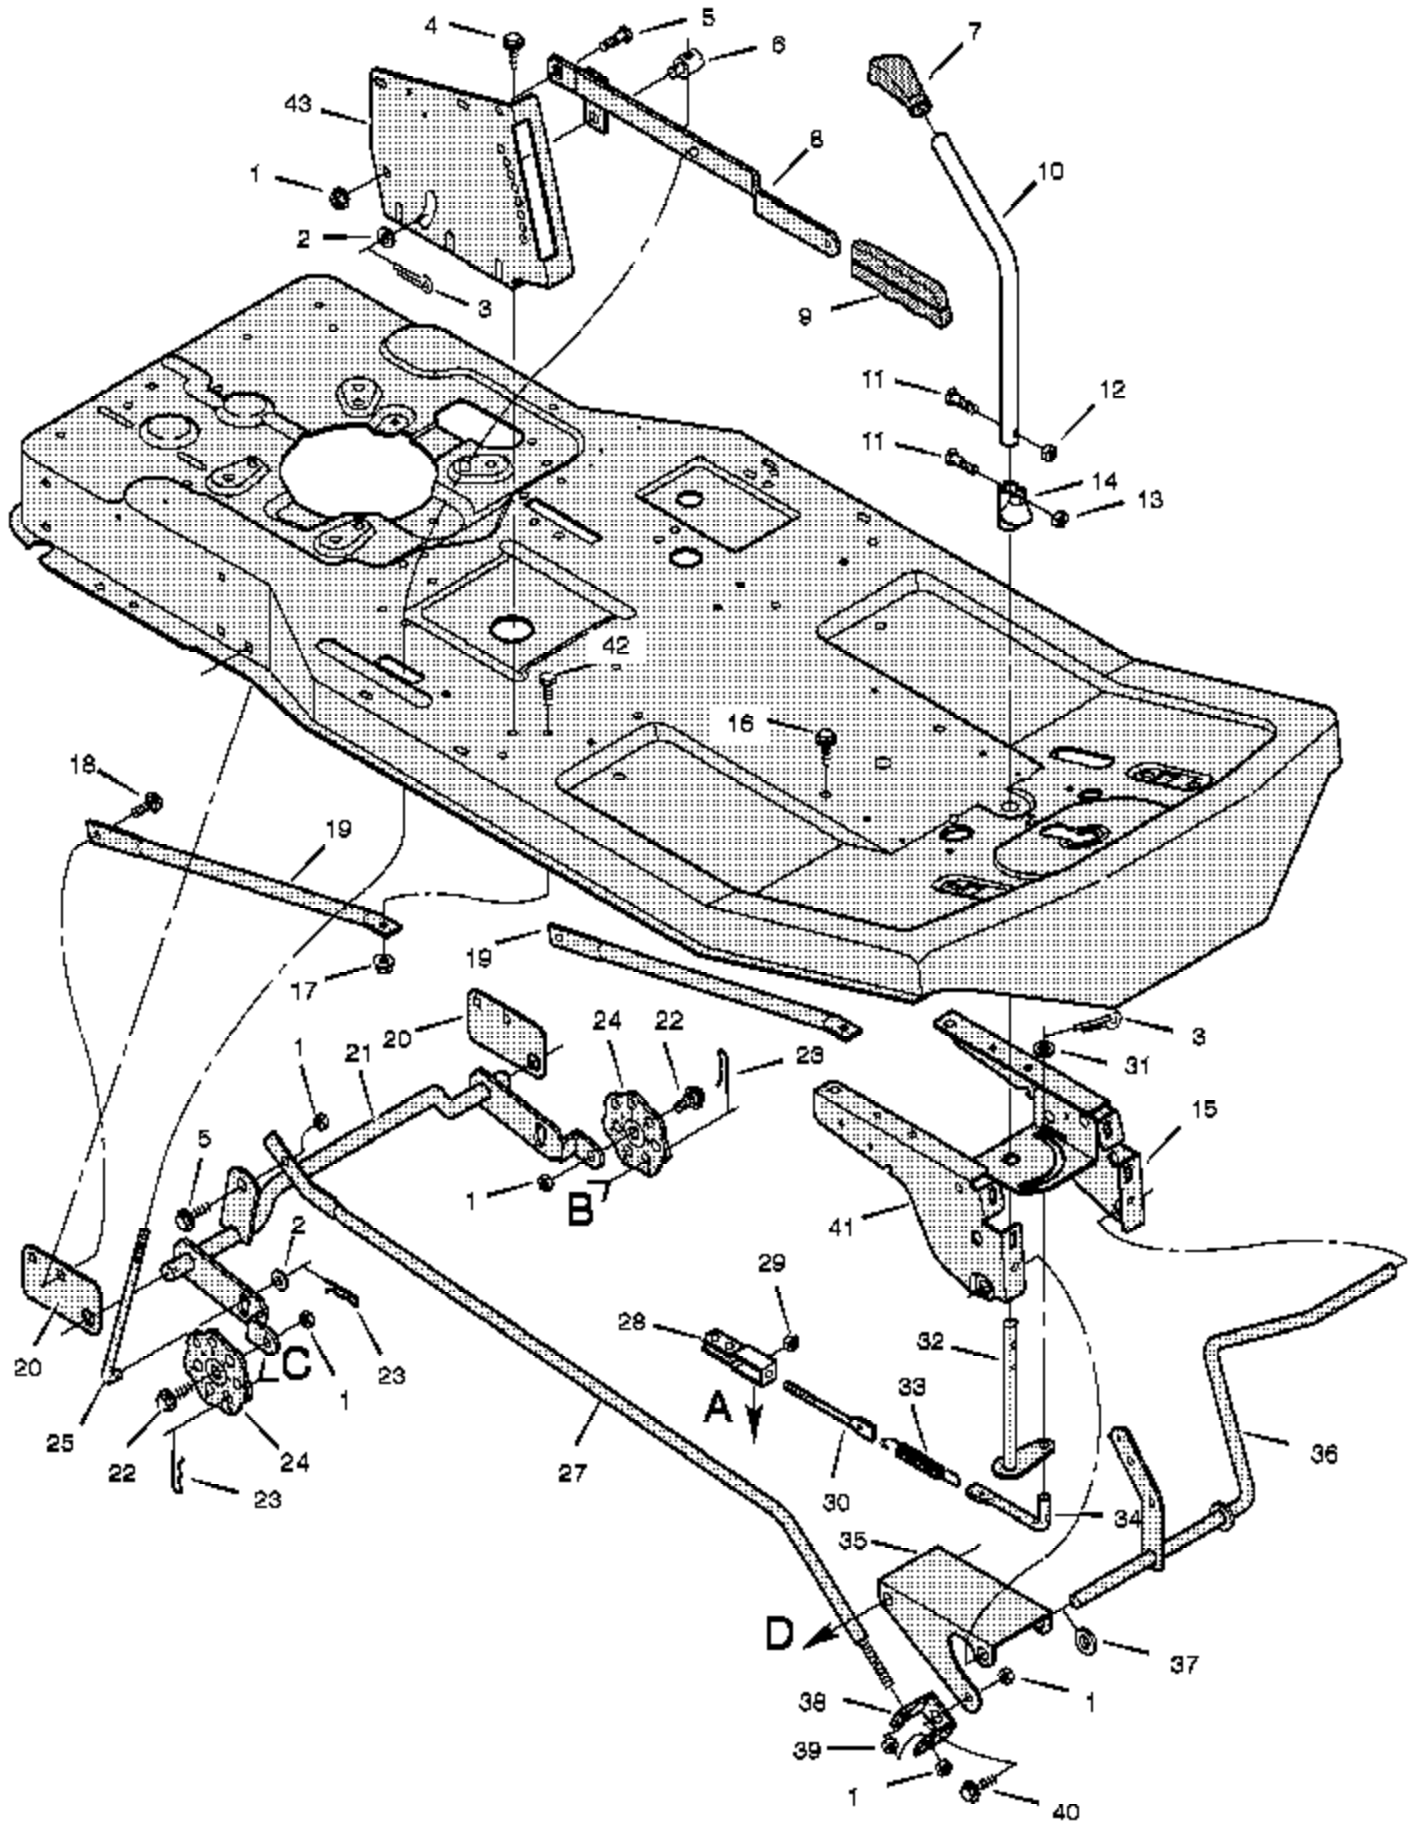

Ref #	Part Number	Qty	Description
1	015X84		Locknut, Flange
2	017X53		Washer
3	030X20		Pin, Cotter
4	26X249		Screw
5	009X92		Bolt, Shoulder
6	021920		Nut, Adjusting
7	092698		Grip, Blade Control
8	56031E701		Lever Assembly, Lift
9	091573		Grip, Lift Lever
10	559272		Attachment, Clutch
11	001X76		Bolt, Hex
12	015X66		Locknut
13	015X89		Locknut, Flange
14	055853		Cam, Blade Control
15	56224E701		Plate, Left Suspension
16	26X249		Screw
17	015X88		Locknut, Flange
18	002X64		Bolt, Carriage
19	55326E701		Strut, Frame
20	55270E701		Plate, Mounting
21	55346E701		Rod Assembly, Rear Suspension
22	0009X4		Bolt, Shoulder
23	0031X4		Pin, Hair
24	55344E701		Plate, Adjusting
25	24839E701		Rod, Lifter
27	55957E701		Rod, Suspension
28	024471 Z		Clevis
29	0015X2		Nut, Hex
30	055271 Z		Link, Blade Drive
31	017X48		Washer
32	55930E701		Rod and Arm Assembly
33	165X67		Spring, Extension
34	55179E701		Link, Front Deck
35	55139E701		Bracket, Front Suspension
36	56511E701		Lever, Pedal
37	17X122		Washer
38	055298		Clevis
39	015X73		Locknut, Hex
40	009X17		Bolt, Shoulder
41	56023E701		Plate, Right Suspension
42	001X45		Bolt, Hex
43	56595E701		Plate, Index