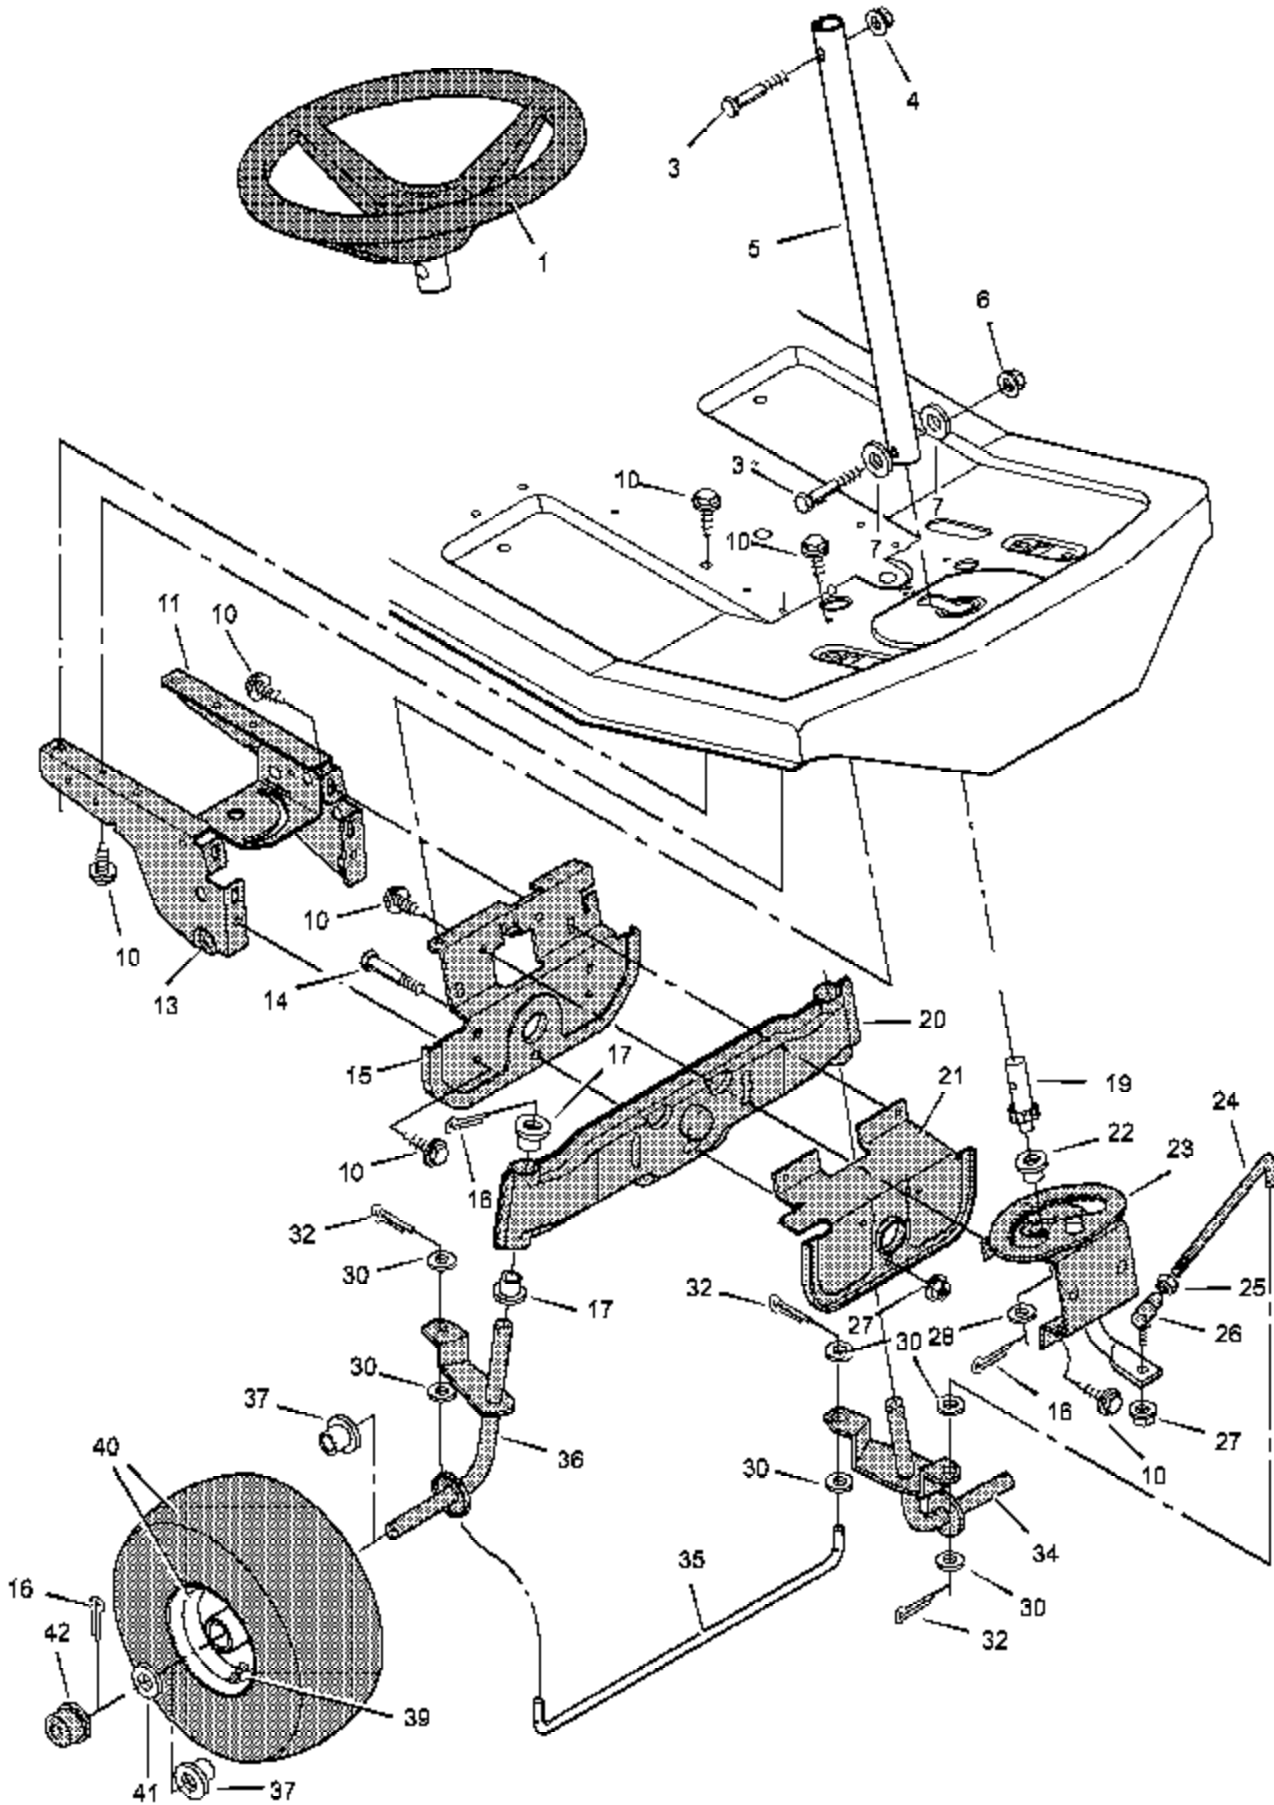

Ref #	Part Number	Qty	Description
63	17X148		Washer
64			Transaxle, Dana Model 4450-1 Parts are available from a Authorized Engine Service Center. See "Engines, Gasoline" or "Gasoline Engines" in the yellow pages of the telephone directory
65	002X53		Bolt, Carriage
66	056503 Z		Bracket, Transaxle
67	01X139		Bolt, Hex
68	17X160		Washer
69	056534		Key, Square
70	92308-601		Wheel & Tire Assembly
71	17X195		Washer
72	0011X3		E-Ring
73	024373		Valve Stem Also included with Key No. 70.
74	024393		Tire Only Also included with Key No. 70.
75	094618		Hub Cap, Optional

Ref #	Part Number	Qty	Description
1	015X84		Locknut, Flange
2	017X53 Z		Washer
3	030X20		Pin, Cotter
4	26X249		Screw
5	009X39		Bolt, Shoulder
6	021920		Nut, Adjusting
7	092698		Grip, Blade Control
8	056031E700		Lever Assembly, Lift
9	091573		Grip, Lift Lever
10	055927 Z		Attachment, Clutch
11	001X76		Bolt, Hex
12	015X66		Locknut
13	015X89		Locknut, Flange
14	055853		Cam, Blade Control
15	56224E700		Plate, Left Suspension
16	26X249		Screw
17	015X88		Locknut, Flange
18	002X64		Bolt, Carriage
19	055326		Strut, Frame
20	055270E700		Plate, Mounting
21	055346E700		Rod Assembly, Rear Suspension
22	0009X4		Bolt, Shoulder
23	0031X4		Pin, Hair
24	055344 Z		Plate, Adjusting
25	24839E700		Rod, Lifter
27	055957E700		Rod, Suspension
28	024471 Z		Clevis
29	0015X2		Nut, Hex
30	055271 Z		Link, Blade Drive
31	017X48		Washer
32	055930E700		Rod and Arm Assembly
33	165X67		Spring, Extension
34	055179 Z		Link, Front Deck
35	055139E700		Bracket, Front Suspension
36	056511E700		Lever, Pedal
37	17X122 Z		Washer
38	055298		Clevis
39	015X73		Locknut, Hex
40	009X17		Bolt, Shoulder
41	056023E700		Plate, Right Suspension
42	001X45		Bolt, Hex
43	056595E700		Plate, Index