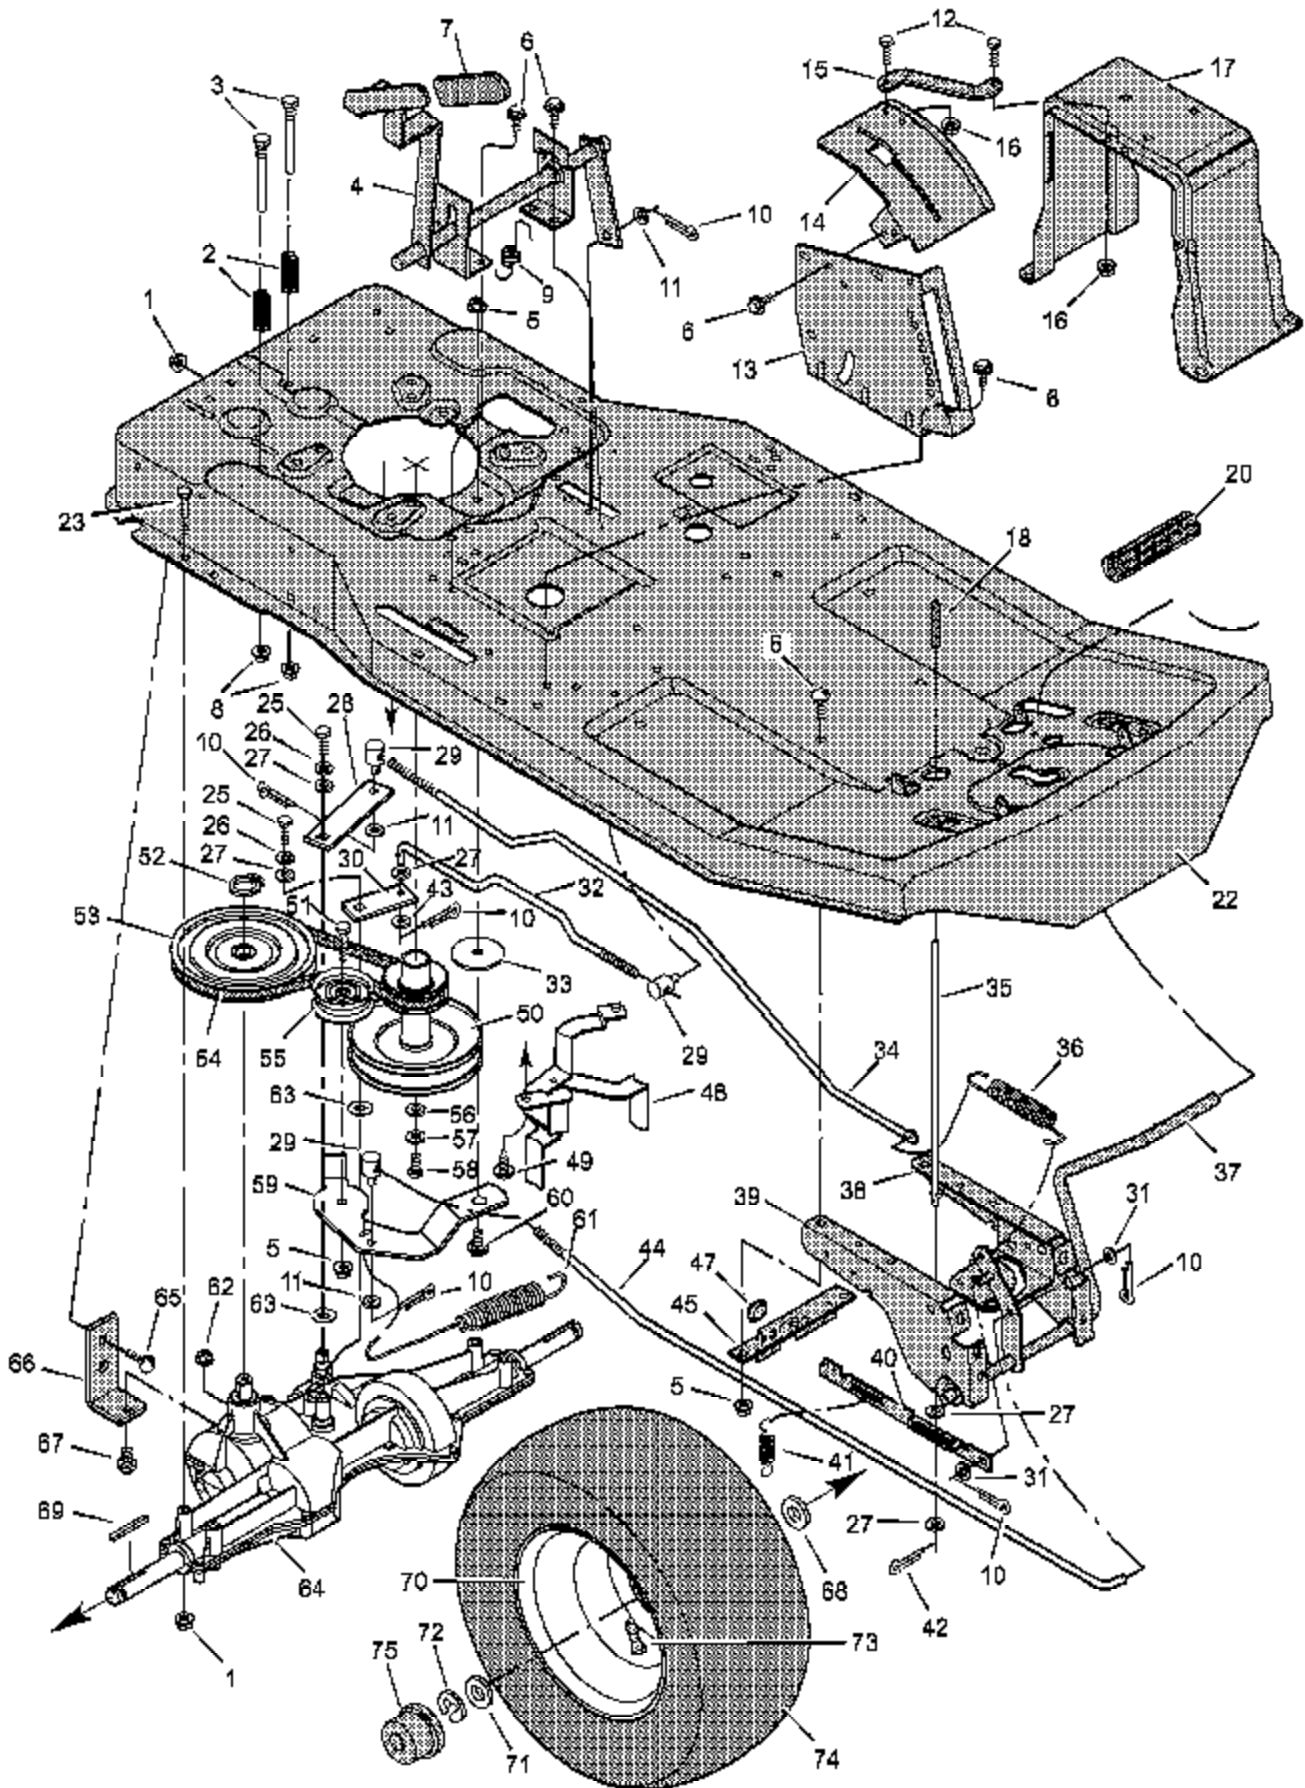

Ref #	Part Number	Qty	Description
1	015X88		Locknut, Flange
2	0164X1		Spring, Compression
3	055826		Guide, Belt
4	56610E700		Shifter Assembly
5	015X84		Locknut, Flange
6	26X267		Screw
7	091573		Grip, Shift Lever
8	15X115		Hex Nut
9	165X100		Spring, Extension
10	030X20		Pin, Cotter
11	017X53		Washer
12	001X38		Bolt, Hex
13	056595E700		Plate, Index
14	056606E700		Gate, Shift
15	056529E700		Brace, Shift Gate
16	015X89		Locknut, Flange
17	056517E700		Support, Seat
18	055873		Grip, Parking Brake
20	055825		Pedal, Rubber
22	56611E276		Frame Assembly
23	01X124		Bolt, Hex
25	01X145		Bolt, Hex
26	018X32		Lockwasher
27	017X36		Washer
28	056500 Z		Yoke, Brake
29	021920		Nut, Adjusting
30	056505 Z		Yoke, Shift
31	017X47		Washer
32	056591 Z		Rod, Shift
33	17X174		Washer, Hardened
34	056530 Z		Rod, Brake
35	056566 Z		Rod, Parking Brake
36	165X85		Spring, Extension
37	056511E700		Lever, Pedal
38	56224E700		Plate, Left Suspension
39	056023E700		Plate, Right Suspension
40	056565 Z		Link, Parking Brake
41	165X107		Spring, Extension
42	030X50		Pin, Cotter
43	017X46 Z		Washer
44	056531 Z		Rod, Clutch
45	56227E700		Stop, Parking Brake
47	056623		Grommet
48	056215 Z		Guide, Belt
49	026X49		Screw
50	092247SE		Pulley Assembly, Stack
51	01X111		Bolt, Hex
52	0011X7		Ring, Retainer
53	056562		Pulley, Drive
54	037X65		Belt, Motion Drive
55	056526		Pulley, Idler
56	17X170		Washer
57	019X35		Lockwasher
58	01X140		Bolt, Hex
59	1001034E700		Bracket, Idler
60	009X42		Bolt, Shoulder
61	165X81		Spring, Extension
62	015X43		Locknut, Hex