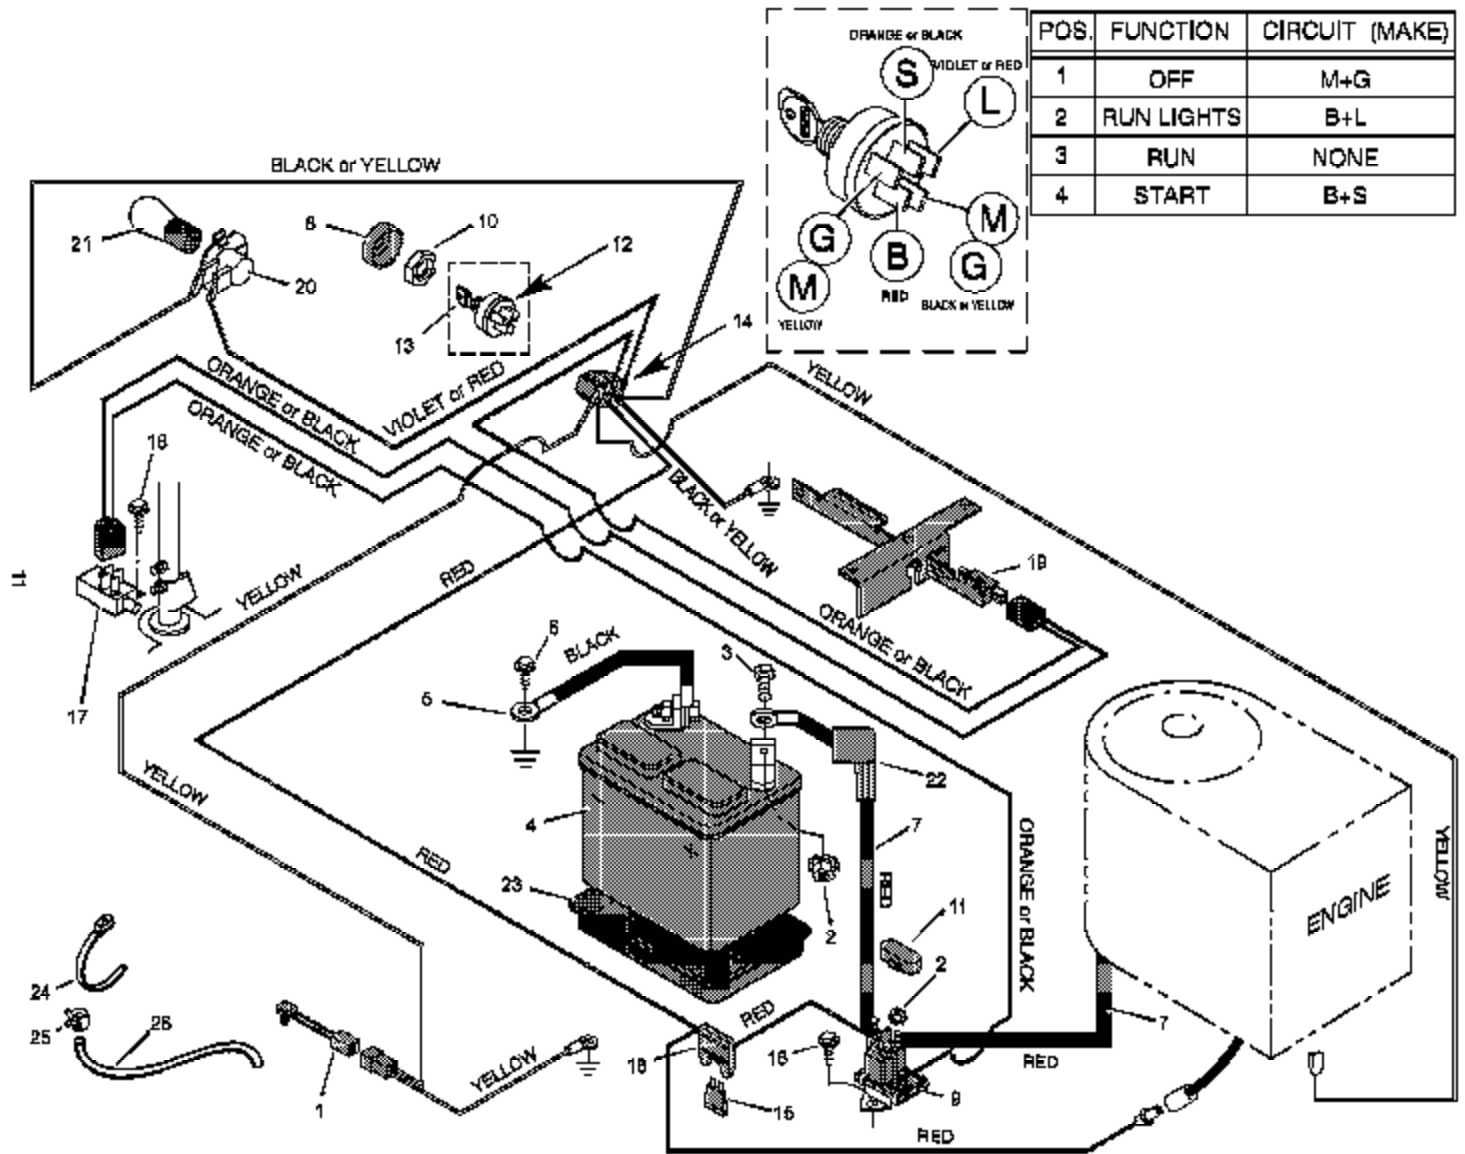

Ref #	Part Number	Qty	Description
1	091031		Switch, Seat Sensor
2	015X66		Locknut
3	001X38		Bolt
4	091414		Battery
5	0024X3		Cable, Battery Ground
6	026X49		Screw
7	024X24		Cable, Red Battery
8	091488		Cap, Ignition
9	094613		Solenoid
10	091489		Nut, Hex
11	056049		Cover, Solenoid (Optional)
12	091846		Switch, Ignition
13	020729		Key, Ignition
14	250X85		Harness, Chassis Wire
15	054212		Fuse
16	407078		Holder, Fuse
17	091032		Switch, Limit
18	26X233		Screw
19	024273		Switch, Limit
20	092372		Socket, Light
21	090084		Bulb, Light
22	054148		Cover, Terminal
23	091896		Tray, Battery
24	032618		Tie
25	091565		Clamp
26	091584		Tube, Drain

Ref #	Part Number	Qty	Description
63	17X148		Washer
64			Transaxle, Dana Model 4450-1 Parts are available from a Authorized Engine Service Center. See "Engines, Gasoline" or "Gasoline Engines" in the yellow pages of the telephone directory
65	002X53		Bolt, Carriage
66	056503 Z		Bracket, Transaxle
67	01X139		Bolt, Hex
68	17X160		Washer
69	056534		Key, Square
70	92308-601		Wheel & Tire Assembly
71	17X195		Washer
72	0011X3		E-Ring
73	024373		Valve Stem Also included with Key No. 70.
74	024393		Tire Only Also included with Key No. 70.
75	094618		Hub Cap, Optional