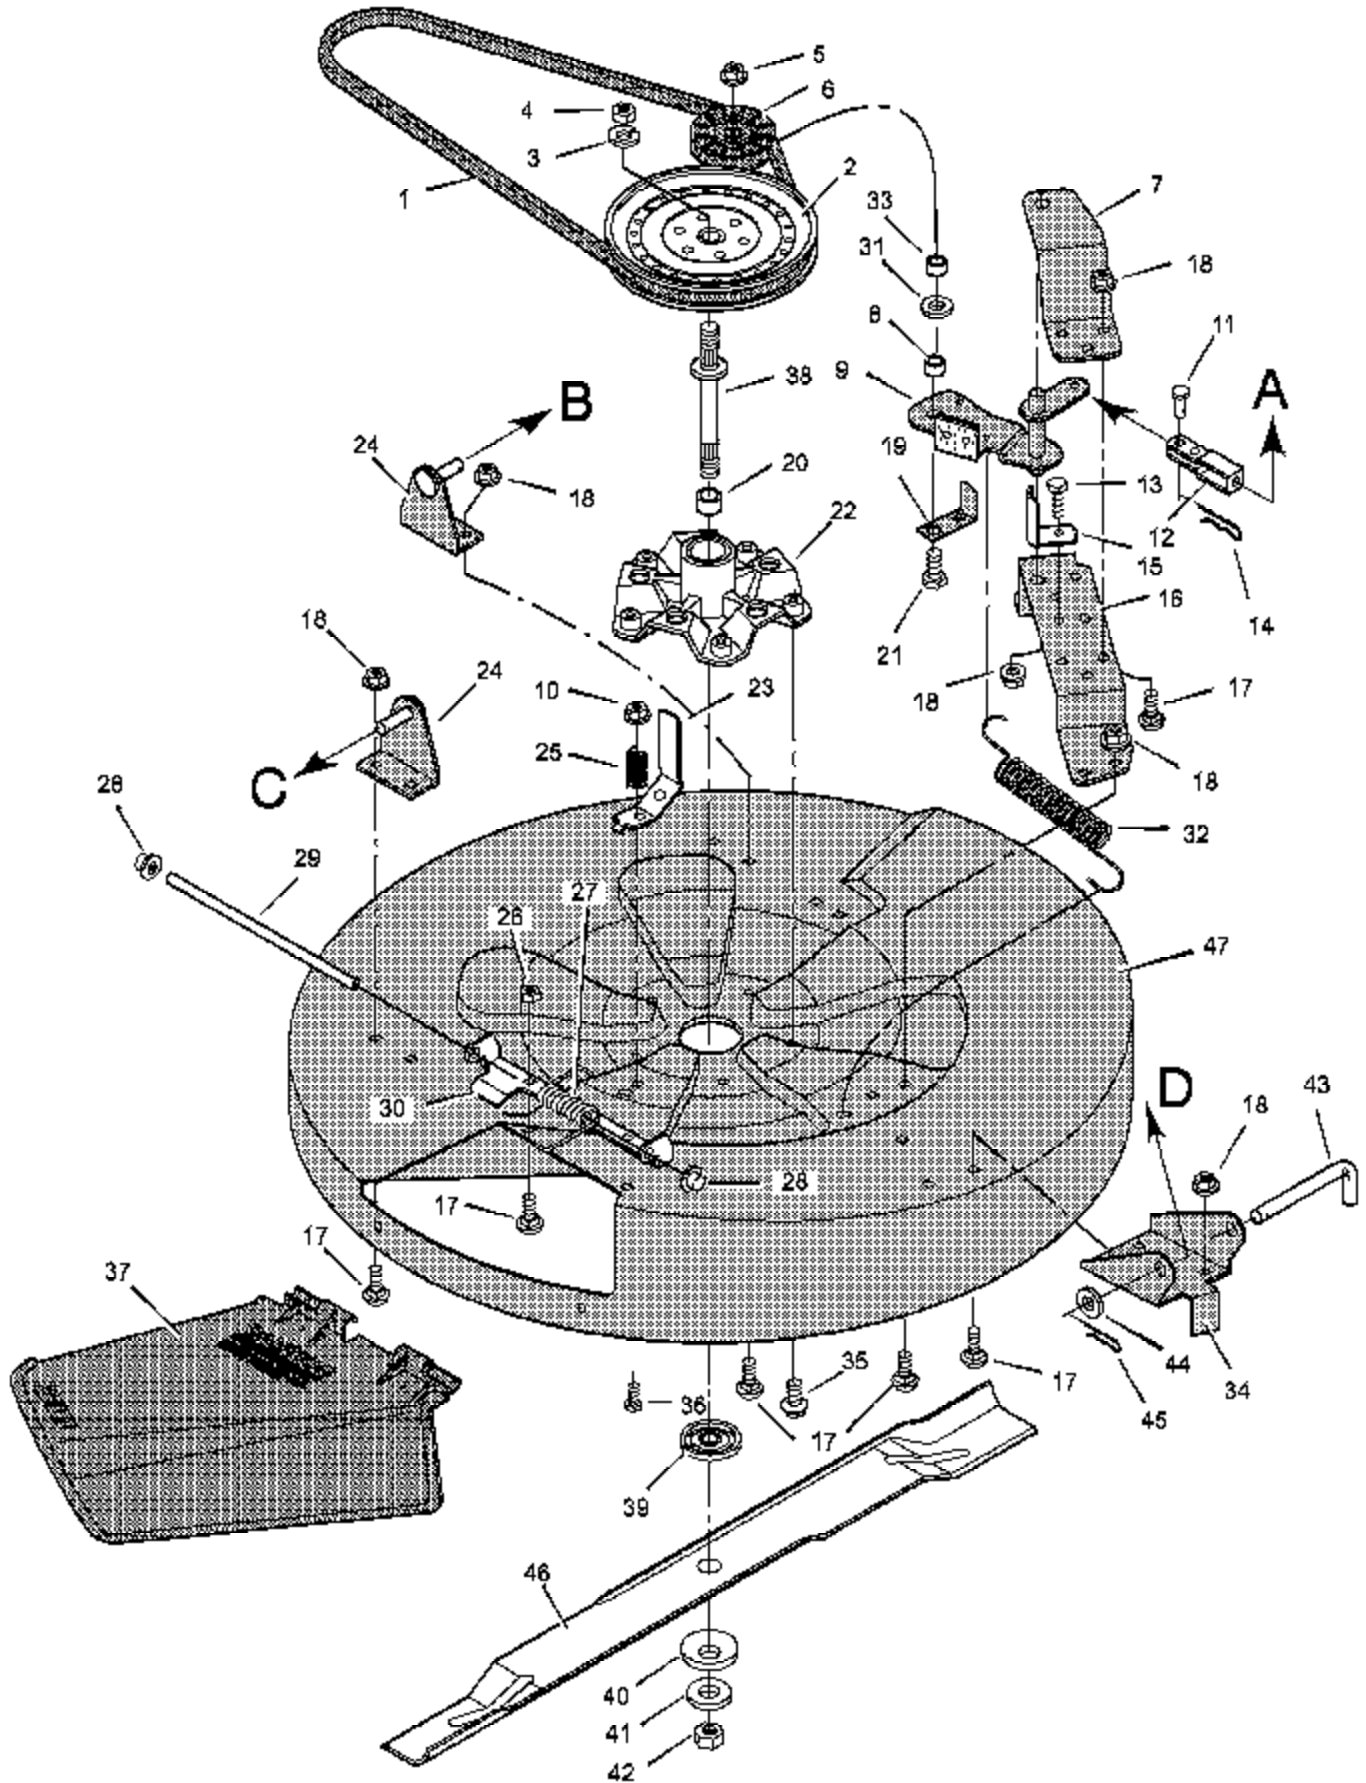

Ref #	Part Number	Qty	Description
1	037X57		Belt, Mower Drive
2	091951		Pulley, Splined
3	018X33		Lockwasher
4	15X100		Locknut, Hex
5	015X41		Nut, Hex
6	690410		Pulley, Idler
7	055921		Bracket, Upper Idler
8	055895		Spacer
9	055979		Assembly, Blade Idler
10	015X88		Locknut, Flange
11	029X99		Pin, Clevis
12	024471 Z		Clevis
13	001X45		Bolt, Hex
14	0031X6		Pin, Hair
15	055977		Guide, Belt
16	55920E700		Bracket, Lower Idler
17	002X53		Bolt, Carriage
18	015X79		Nut, Flange
19	055894		Guide, Belt
20	091925		Spacer
21	01X127		Bolt, Hex
22	055962		Housing, Mandrel
23	055956 Z		Guide, Belt
24	055974E700		Bracket, Hanger
25	0164X1		Spring, Compression
26	015X43		Nut, Hex
27	0166X4		Spring, Torsional
28	028X23		Push On Cap
29	021197 Z		Rod
30	56213E700		Hinge, Chute Deflector
31	017X91		Washer
32	165X68		Spring, Extension
33	690369		Spacer
34	055916E700		Bracket, Front
35	26X216		Screw
36	001X75		Bolt, Hex
37	055971		Deflector, Chute
38	091921		Mandrel
39	092466		Adapter, Blade
40	17X166		Washer, Belleville
41	17X165		Washer, Hardened
42	15X100		Nut, Hex
43	090828 Z		Pin, Pull
44	017X67 Z		Washer
45	0031X4		Pin, Hair
46	56246E700		Blade, Standard
47	056065E700		Mower Housing ONLY
1-47	403330		Mower Housing, Complete