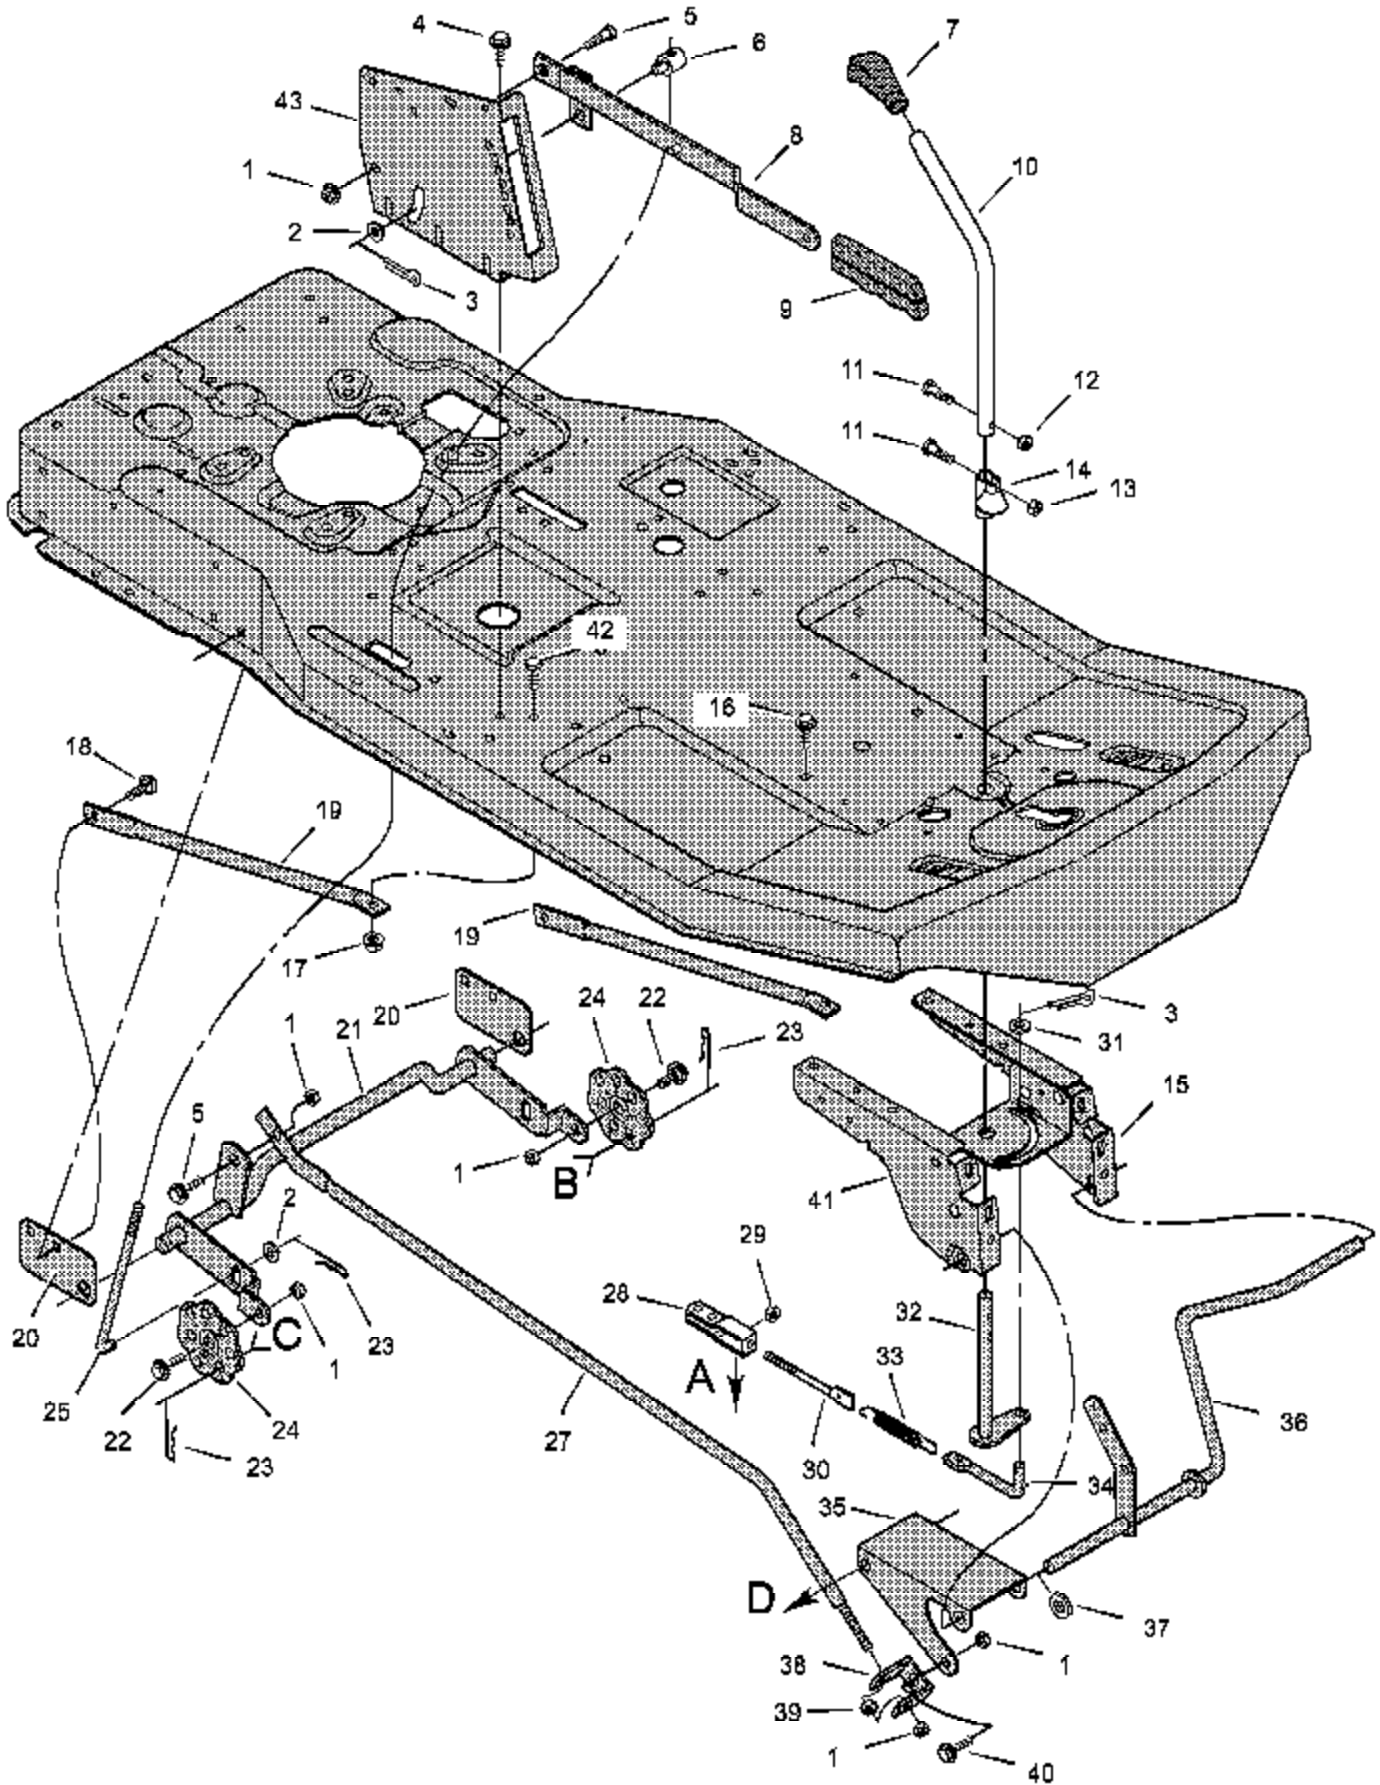

Ref #	Part Number	Qty	Description
1	015X84		Locknut, Flange
2	017X53 Z		Washer
3	030X20		Pin, Cotter
4	26X249		Screw
5	009X39		Bolt, Shoulder
6	021920		Nut, Adjusting
7	092698		Grip, Blade Control
8	056031E700		Lever Assembly, Lift
9	091573		Grip, Lift Lever
10	055927 Z		Attachment, Clutch
11	001X76		Bolt, Hex
12	015X66		Locknut
13	015X89		Locknut, Flange
14	055853		Cam, Blade Control
15	56224E700		Plate, Left Suspension
16	26X249		Screw
17	015X88		Locknut, Flange
18	002X64		Bolt, Carriage
19	055326		Strut, Frame
20	055270E700		Plate, Mounting
21	055346E700		Rod Assembly, Rear Suspension
22	0009X4		Bolt, Shoulder
23	0031X4		Pin, Hair
24	055344 Z		Plate, Adjusting
25	24839E700		Rod, Lifter
27	055957E700		Rod, Suspension
28	024471 Z		Clevis
29	0015X2		Nut, Hex
30	055271 Z		Link, Blade Drive
31	017X48		Washer
32	055930E700		Rod and Arm Assembly
33	165X67		Spring, Extension
34	055179 Z		Link, Front Deck
35	055139E700		Bracket, Front Suspension
36	056511E700		Lever, Pedal
37	17X122 Z		Washer
38	055298		Clevis
39	015X73		Locknut, Hex
40	009X17		Bolt, Shoulder
41	056023E700		Plate, Right Suspension
42	001X45		Bolt, Hex
43	056595E700		Plate, Index