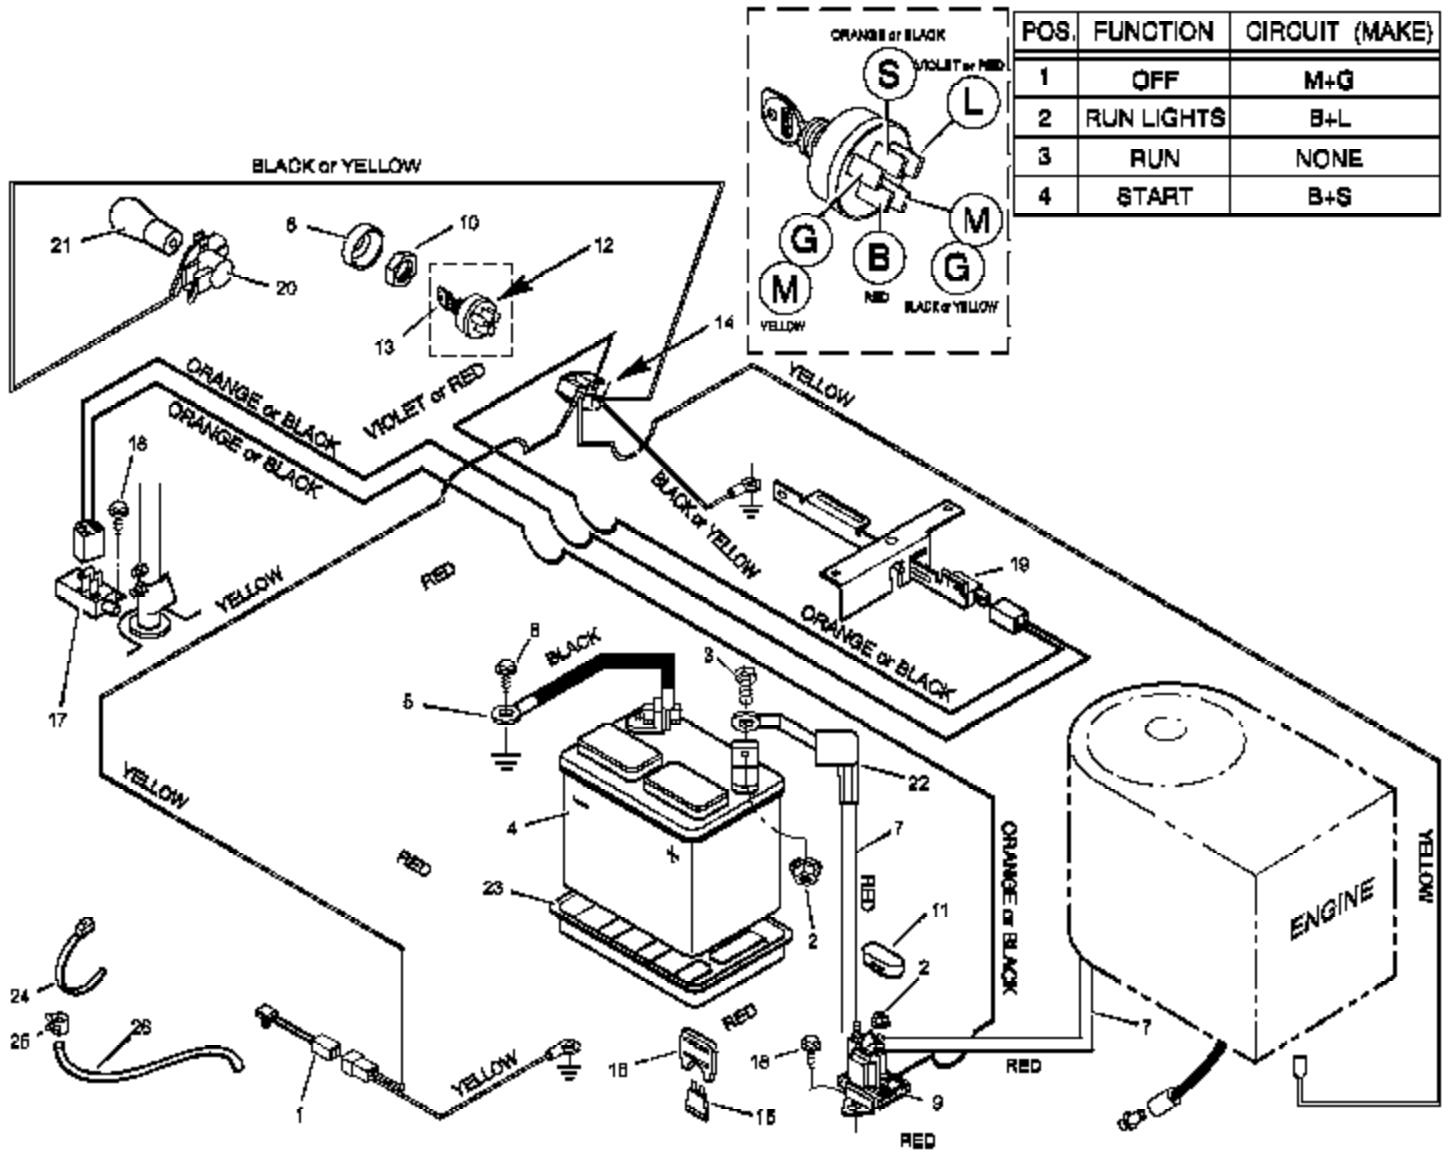

Ref #	Part Number	Qty	Description
1	091031		Switch, Seat Sensor
2	015X66		Locknut
3	001X38		Bolt
4	091414		Battery
5	0024X3		Cable, Battery Ground
6	026X49		Screw
7	024X24		Cable, Red Battery
8	091488		Cap, Ignition
9	094613		Solenoid
10	091489		Nut, Hex
11	056049		Cover, Solenoid (Optional)
12	091846		Switch, Ignition
13	020729		Key, Ignition
14	250X85		Harness, Chassis Wire
15	054212		Fuse
16	407078		Holder, Fuse
17	091032		Switch, Limit
18	26X233		Screw
19	024273		Switch, Limit
20	092372		Socket, Light
21	090084		Bulb, Light
22	054148		Cover, Terminal
23	091896		Tray, Battery
24	032618		Tie
25	091565		Clamp
26	091584		Tube, Drain

Ref #	Part Number	Qty	Description
63	17X148		Washer
64			Transaxle, Dana Model 4450-1 Parts are available from a Authorized Engine Service Center. See "Engines, Gasoline" or "Gasoline Engines" in the yellow pages of the telephone directory
65	002X53		Bolt, Carriage
66	056503 Z		Bracket, Transaxle
67	01X139		Bolt, Hex
68	17X160		Washer
69	056534		Key, Square
70	92308-601		Wheel & Tire Assembly
71	17X195		Washer
72	0011X3		E-Ring
73	024373		Valve Stem Also included with Key No. 70.
74	024393		Tire Only Also included with Key No. 70.
75	094618		Hub Cap Optional