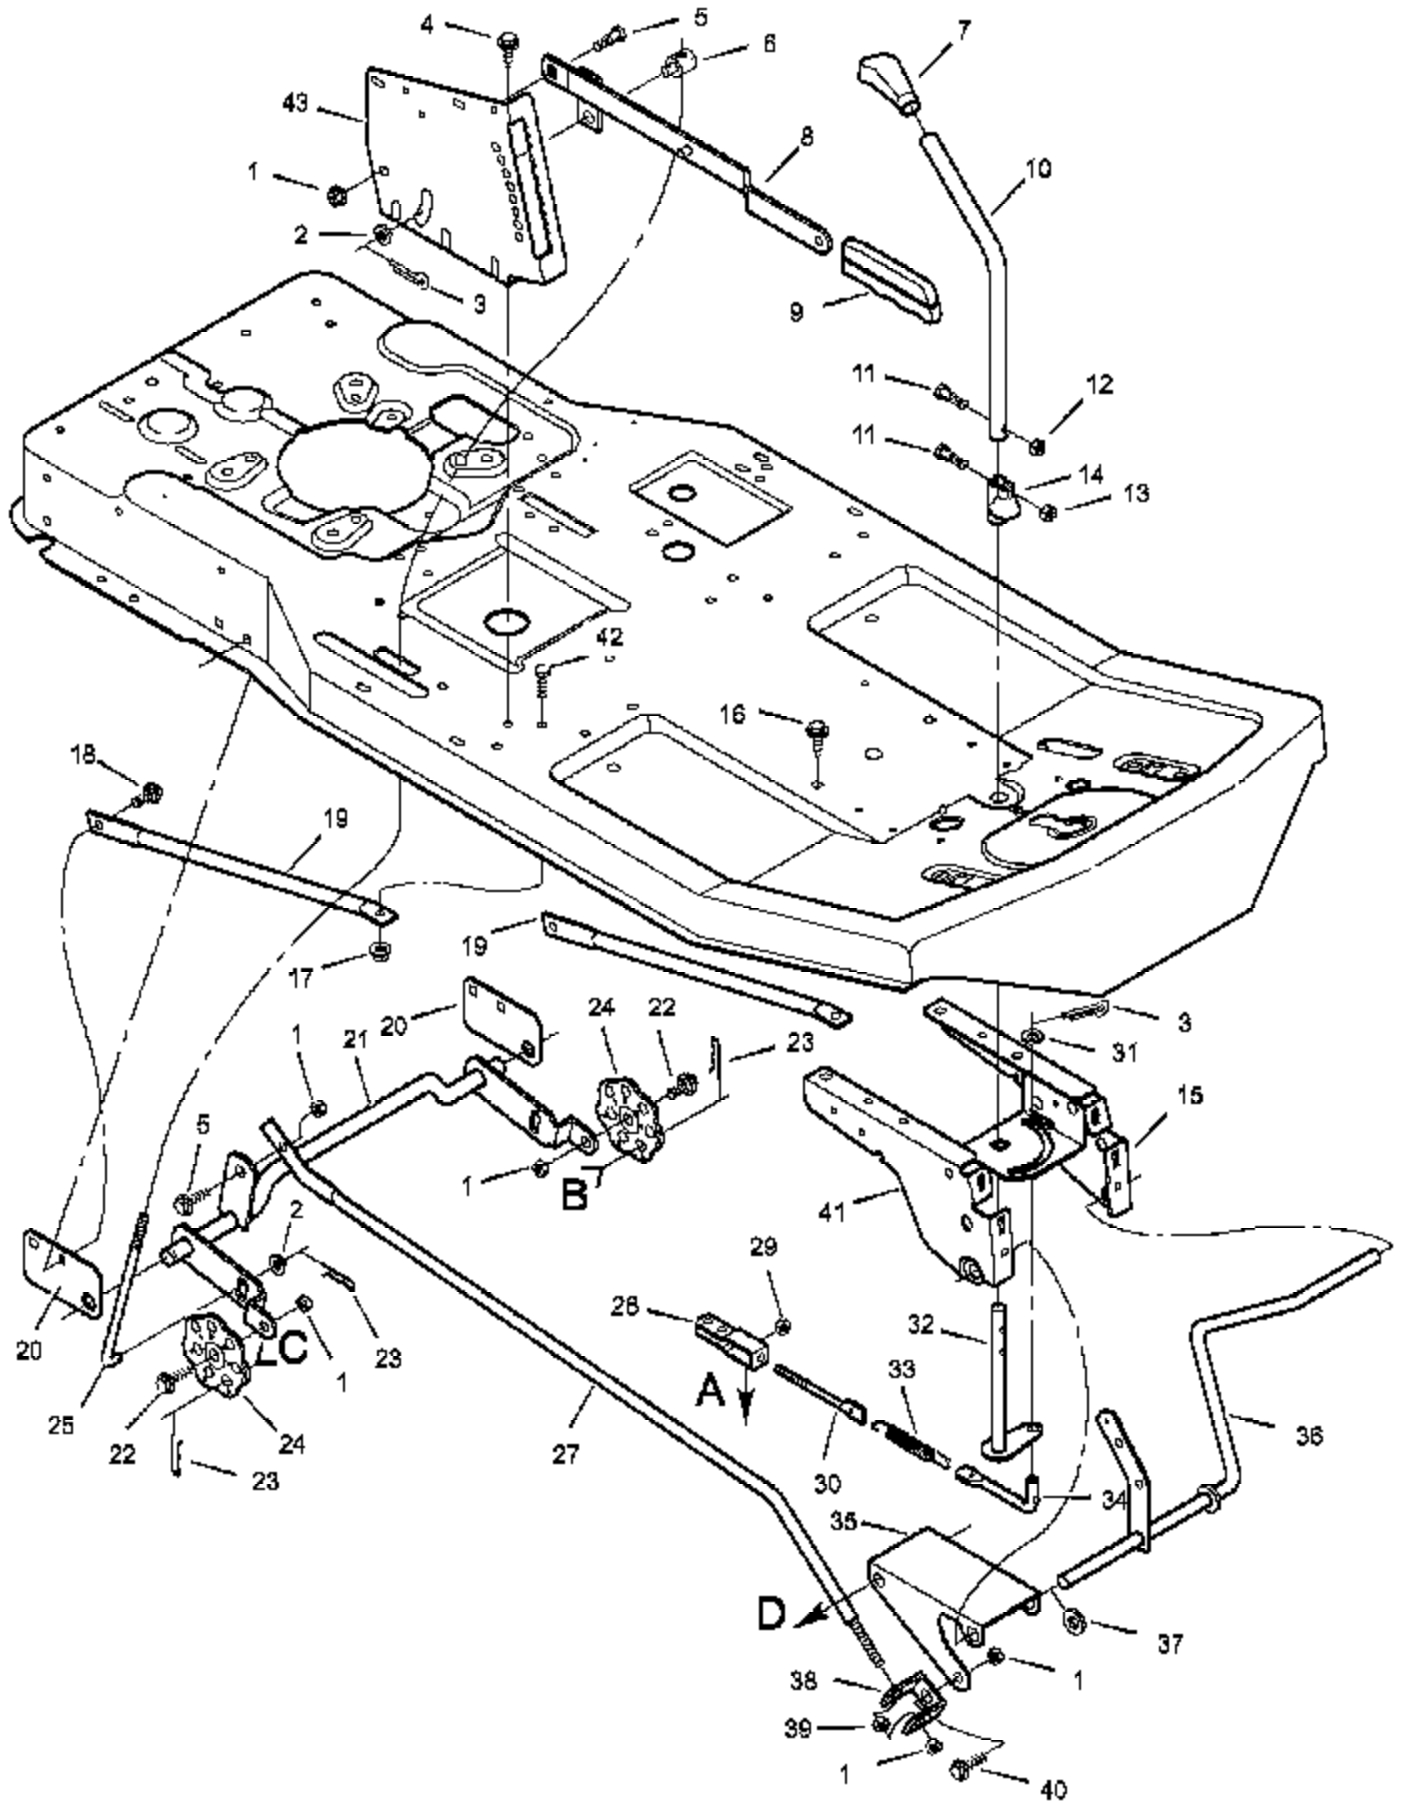

Ref #	Part Number	Qty	Description
1	015X84		Locknut, Flange
2	017X53 Z		Washer
3	030X20		Pin, Cotter
4	26X249		Screw
5	009X39		Bolt, Shoulder
6	021920		Nut, Adjusting
7	092698		Grip, Blade Control
8	056031E700		Lever Assembly, Lift
9	091573		Grip, Lift Lever
10	055927 Z		Attachment, Clutch
11	001X76		Bolt, Hex
12	015X66		Locknut
13	015X89		Locknut, Flange
14	055853		Cam, Blade Control
15	56224E700		Plate, Left Suspension
16	26X249		Screw
17	015X88		Locknut, Flange
18	002X64		Bolt, Carriage
19	055326		Strut, Frame
20	055270E700		Plate, Mounting
21	055346E700		Rod Assembly, Rear Suspension
22	0009X4		Bolt, Shoulder
23	0031X4		Pin, Hair
24	055344 Z		Plate, Adjusting
25	24839E700		Rod, Lifter
27	055957E700		Rod, Suspension
28	024471 Z		Clevis
29	0015X2		Nut, Hex
30	055271 Z		Link, Blade Drive
31	017X48		Washer
32	055930E700		Rod and Arm Assembly
33	165X67		Spring, Extension
34	055179 Z		Link, Front Deck
35	055139E700		Bracket, Front Suspension
36	056511E700		Lever, Pedal
37	17X122 Z		Washer
38	055298		Clevis
39	015X73		Locknut, Hex
40	009X17		Bolt, Shoulder
41	056023E700		Plate, Right Suspension
42	001X45		Bolt, Hex
43	056595E700		Plate, Index