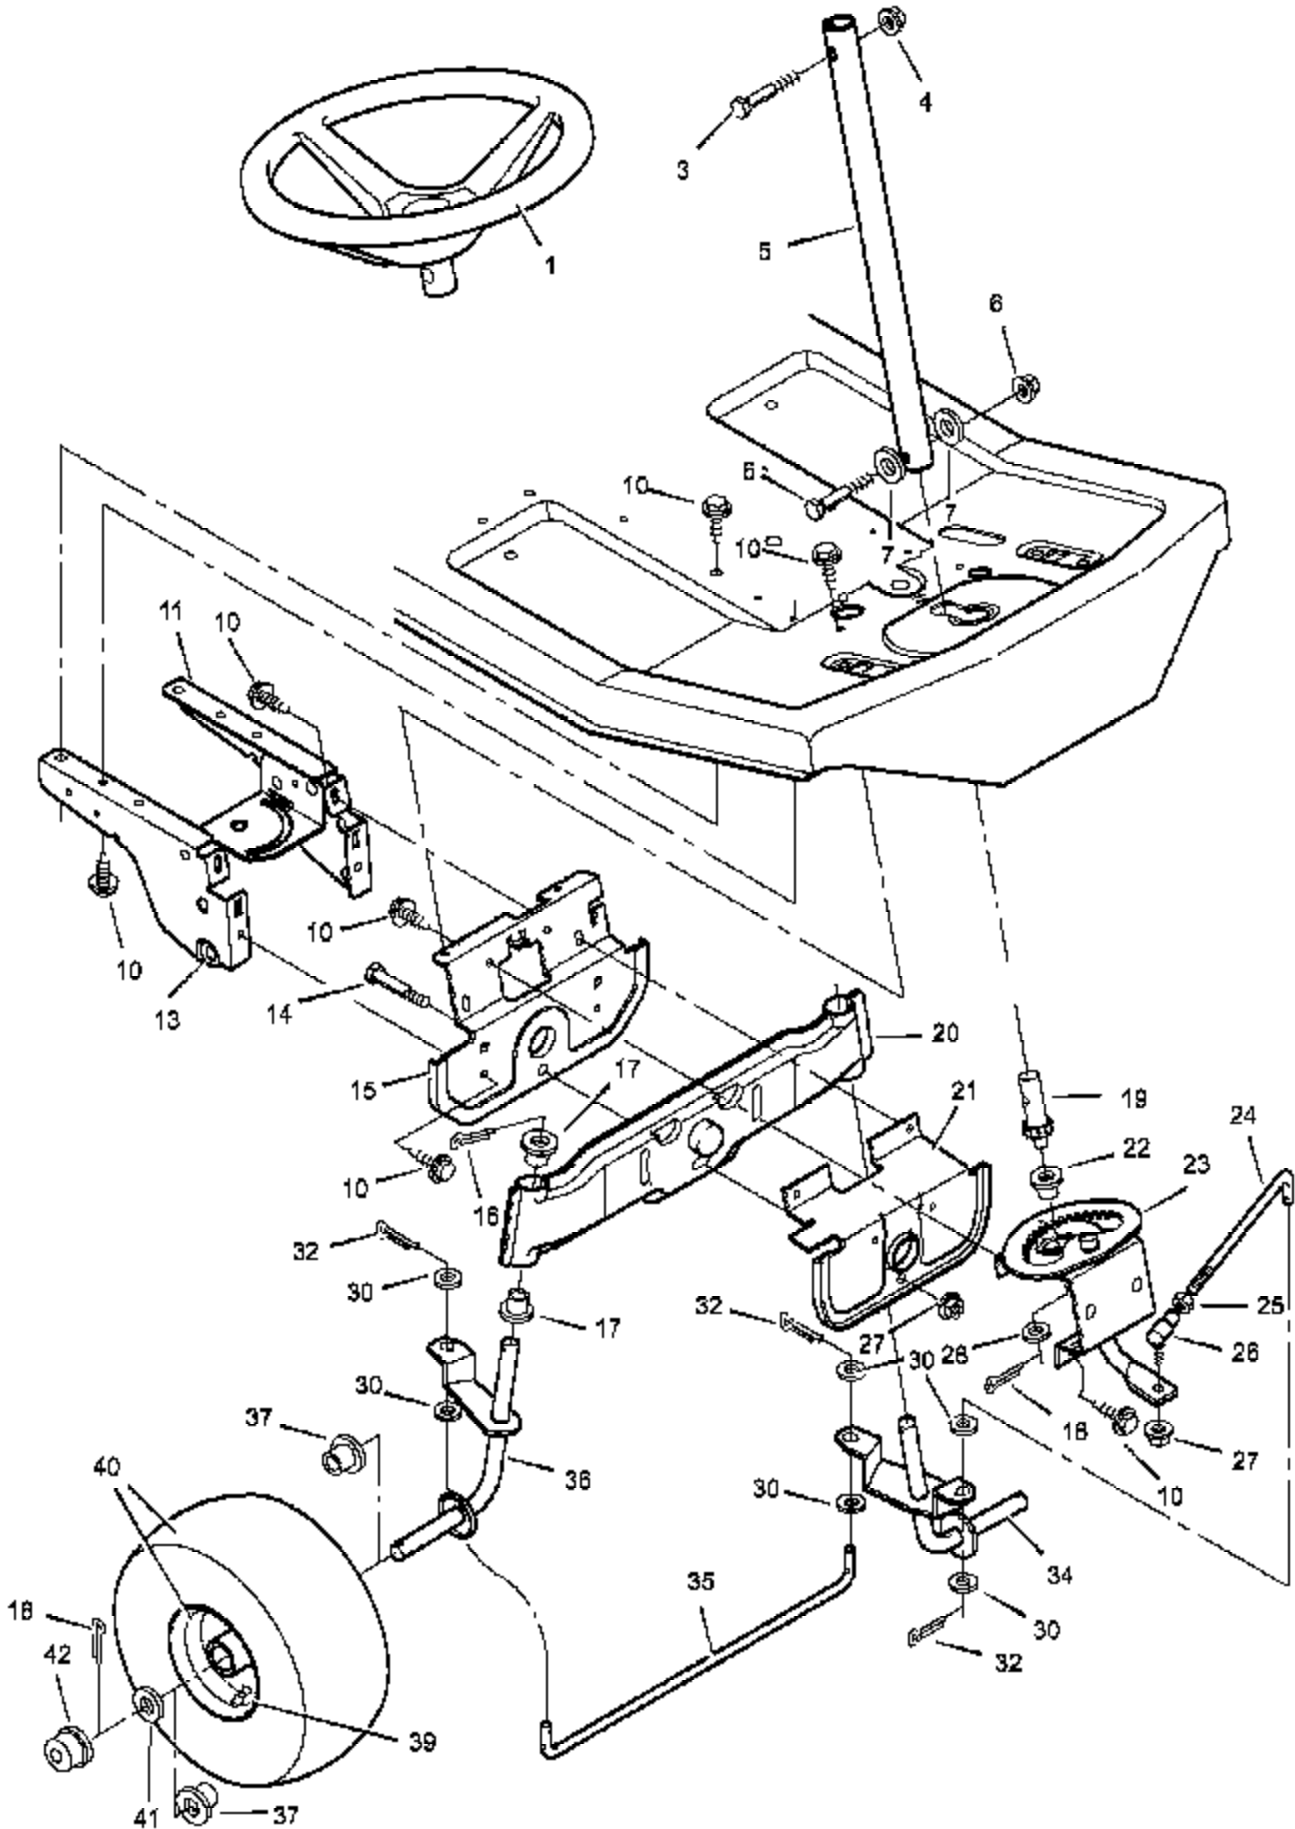

Ref #	Part Number	Qty	Description
63	17X148		Washer
64			Transaxle, Dana Model 4450-1 Parts are available from a Authorized Engine Service Center. See "Engines, Gasoline" or "Gasoline Engines" in the yellow pages of the telephone directory
65	002X53		Bolt, Carriage
66	056503 Z		Bracket, Transaxle
67	01X139		Bolt, Hex
68	17X160		Washer
69	056534		Key, Square
70	92308-601		Wheel & Tire Assembly
71	17X195		Washer
72	0011X3		E-Ring
73	024373		Valve Stem Also included with Key No. 70.
74	024393		Tire Only Also included with Key No. 70.
75	094618		Hub Cap Optional

Ref #	Part Number	Qty	Description
1	015X84		Locknut, Flange
2	017X53 Z		Washer
3	030X20		Pin, Cotter
4	26X249		Screw
5	009X39		Bolt, Shoulder
6	021920		Nut, Adjusting
7	092698		Grip, Blade Control
8	056031E700		Lever Assembly, Lift
9	091573		Grip, Lift Lever
10	055927 Z		Attachment, Clutch
11	001X76		Bolt, Hex
12	015X66		Locknut
13	015X89		Locknut, Flange
14	055853		Cam, Blade Control
15	56224E700		Plate, Left Suspension
16	26X249		Screw
17	015X88		Locknut, Flange
18	002X64		Bolt, Carriage
19	055326		Strut, Frame
20	055270E700		Plate, Mounting
21	055346E700		Rod Assembly, Rear Suspension
22	0009X4		Bolt, Shoulder
23	0031X4		Pin, Hair
24	055344 Z		Plate, Adjusting
25	24839E700		Rod, Lifter
27	055957E700		Rod, Suspension
28	024471 Z		Clevis
29	0015X2		Nut, Hex
30	055271 Z		Link, Blade Drive
31	017X48		Washer
32	055930E700		Rod and Arm Assembly
33	165X67		Spring, Extension
34	055179 Z		Link, Front Deck
35	055139E700		Bracket, Front Suspension
36	056511E700		Lever, Pedal
37	17X122 Z		Washer
38	055298		Clevis
39	015X73		Locknut, Hex
40	009X17		Bolt, Shoulder
41	056023E700		Plate, Right Suspension
42	001X45		Bolt, Hex
43	056595E700		Plate, Index