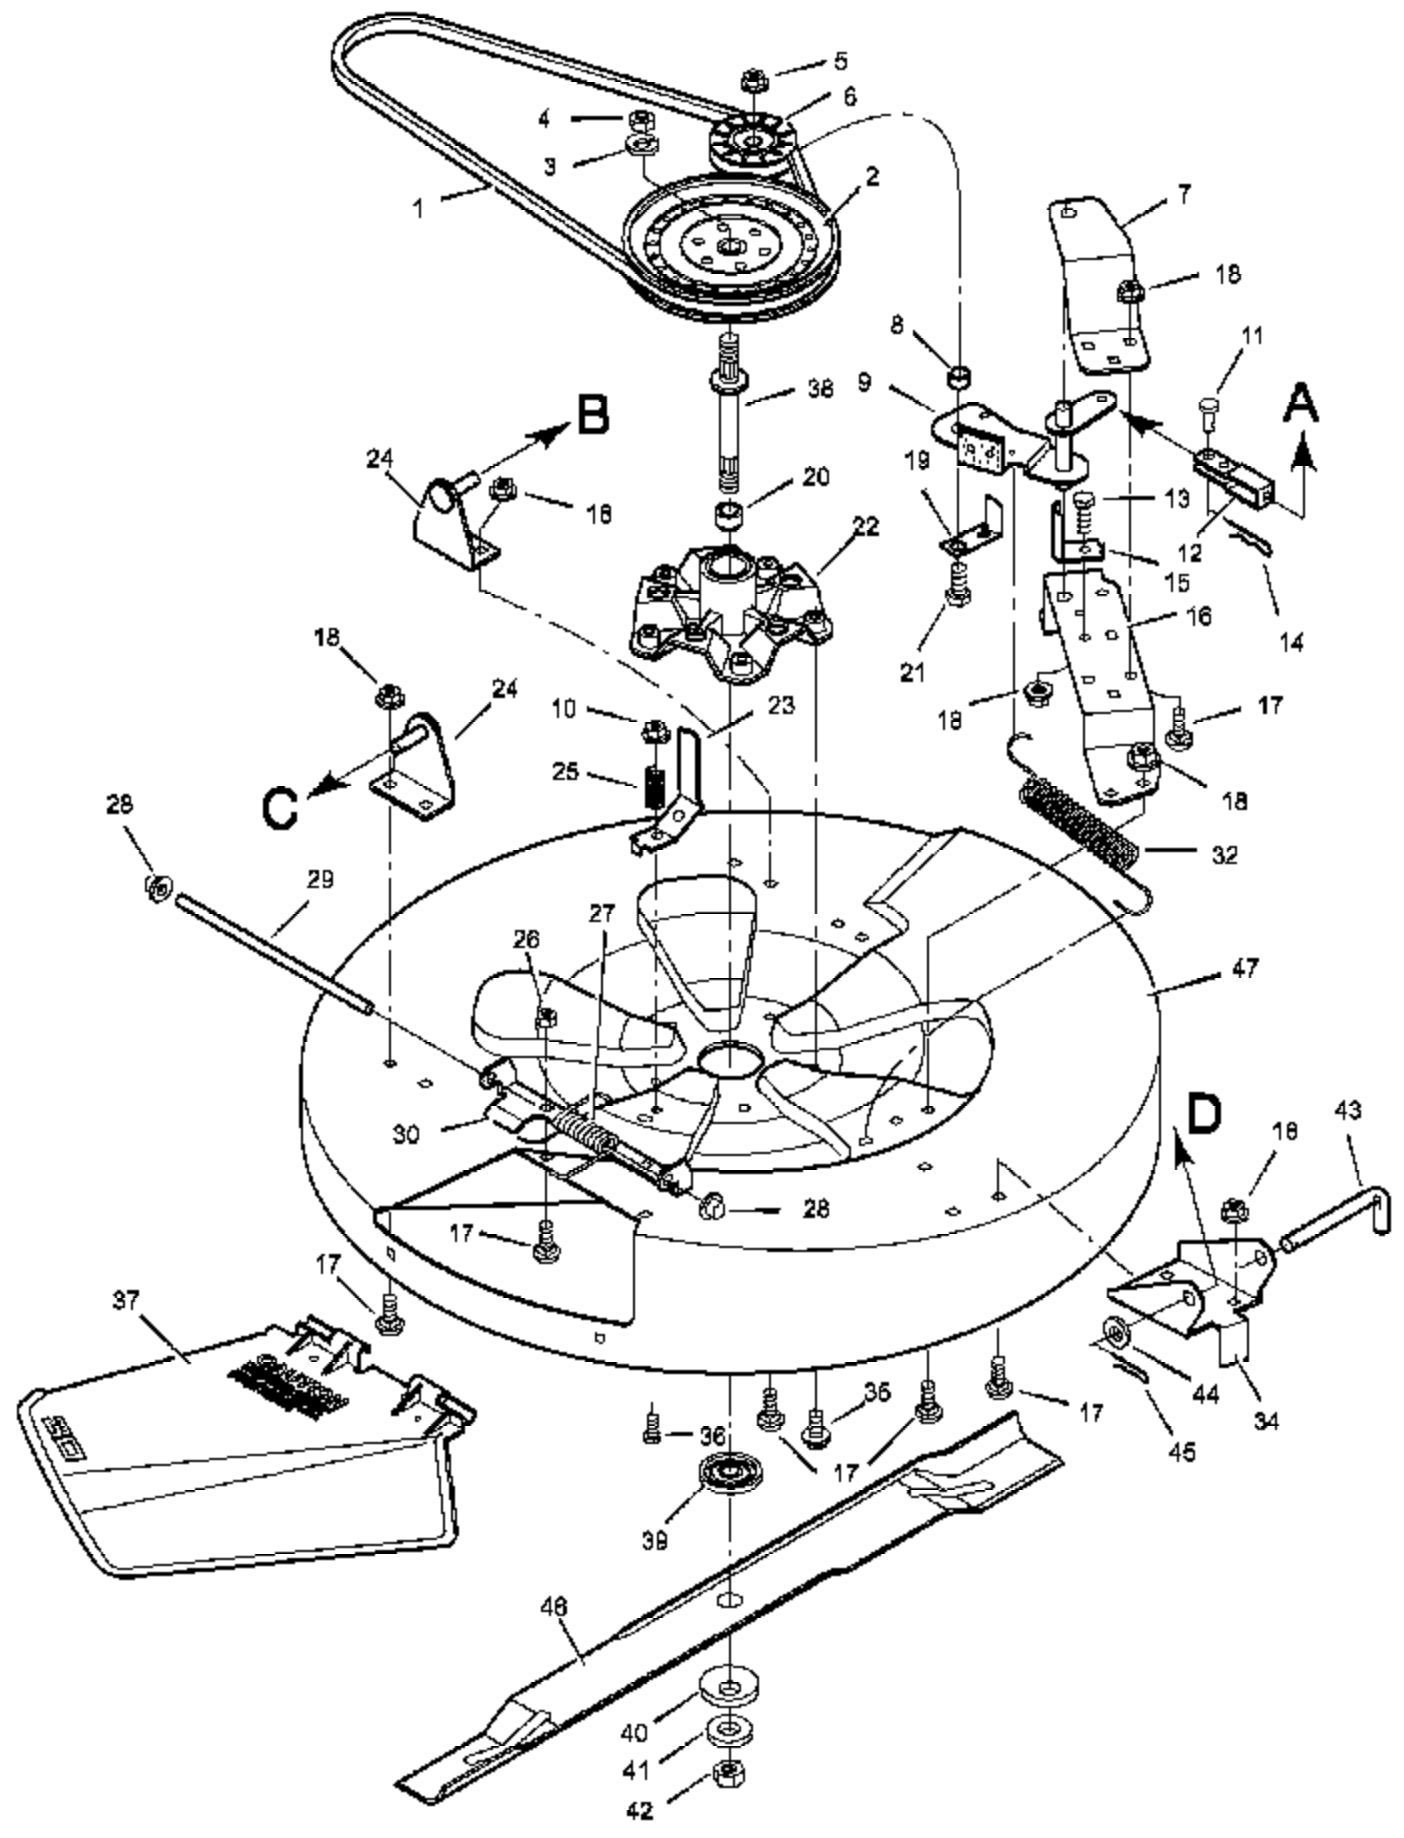

Ref #	Part Number	Qty	Description
1	092387		Seat
2	056516E700		Hinge, Seat
3	028X64		Retainer
4	018X16		Lockwasher
5	001X45		Bolt, Hex
6	091963		Plate, Seat Switch
7	164X26		Spring, Compression
8	091822		Glide, Seat Spring
9	009X38		Bolt, Shoulder
10	091964		Spring, Seat
11	015X88		Locknut, Flange
12	056518E700		Bracket, Seat Pivot
13	028X23		Cap, Push On
14	056537 Z		Rod, Seat Hinge
15	056517E700		Support, Seat
16	26X249		Screw
17	002X53		Bolt, Carriage
18	055017E700		Support, Body Also included with Key No. 21.
19	26X214		Screw
20	056598		Throttle Control
21	056648E726		Body
22	26X201		Screw
23	056570E726		Console Assembly
24	26X254		Screw
25	056022		Bearing, Steering Post
26	055023E726		Console, Plate
27	004X24		Screw
28	028X18		J-Nut
29	056241 Z		Reflector
30	090082		Lens
31	015X66		Locknut
32	054800 Z		Clamp, Battery
33	026X49		Screw
34	017X38		Washer
35	021268		Grommet
37	092637		Mat, Left
38	056611E726		Frame Assembly
39	092636		Mat, Right
40	006X74		Screw
49	0019X6		Washer
50			Engine Parts are available from a Authorized Engine Service Center. See "Engines, Gasoline" or "Gasoline Engines" in the yellow pages of the telephone directory
51	0025X7		Bolt, Engine Mount
	F-99638		Owner's Manual
	44X6270		Decal, Right Panel
	44X6269		Decal, Left Panel
	44X4401		Decal, Shift
	44X6554		Decal, Clutch/Brake

Ref #	Part Number	Qty	Description
63	17X148		Washer
64			Transaxle, Dana Model 4450-1 Parts are available from a Authorized Engine Service Center. See "Engines, Gasoline" or "Gasoline Engines" in the yellow pages of the telephone directory
65	002X53		Bolt, Carriage
66	056503 Z		Bracket, Transaxle
67	01X139		Bolt, Hex
68	17X160		Washer
69	056534		Key, Square
70	92308-601		Wheel & Tire Assembly
71	17X195		Washer
72	0011X3		E-Ring
73	024373		Valve Stem Also included with Key No. 70.
74	024393		Tire Only Also included with Key No. 70.
75	094618		Hub Cap Optional