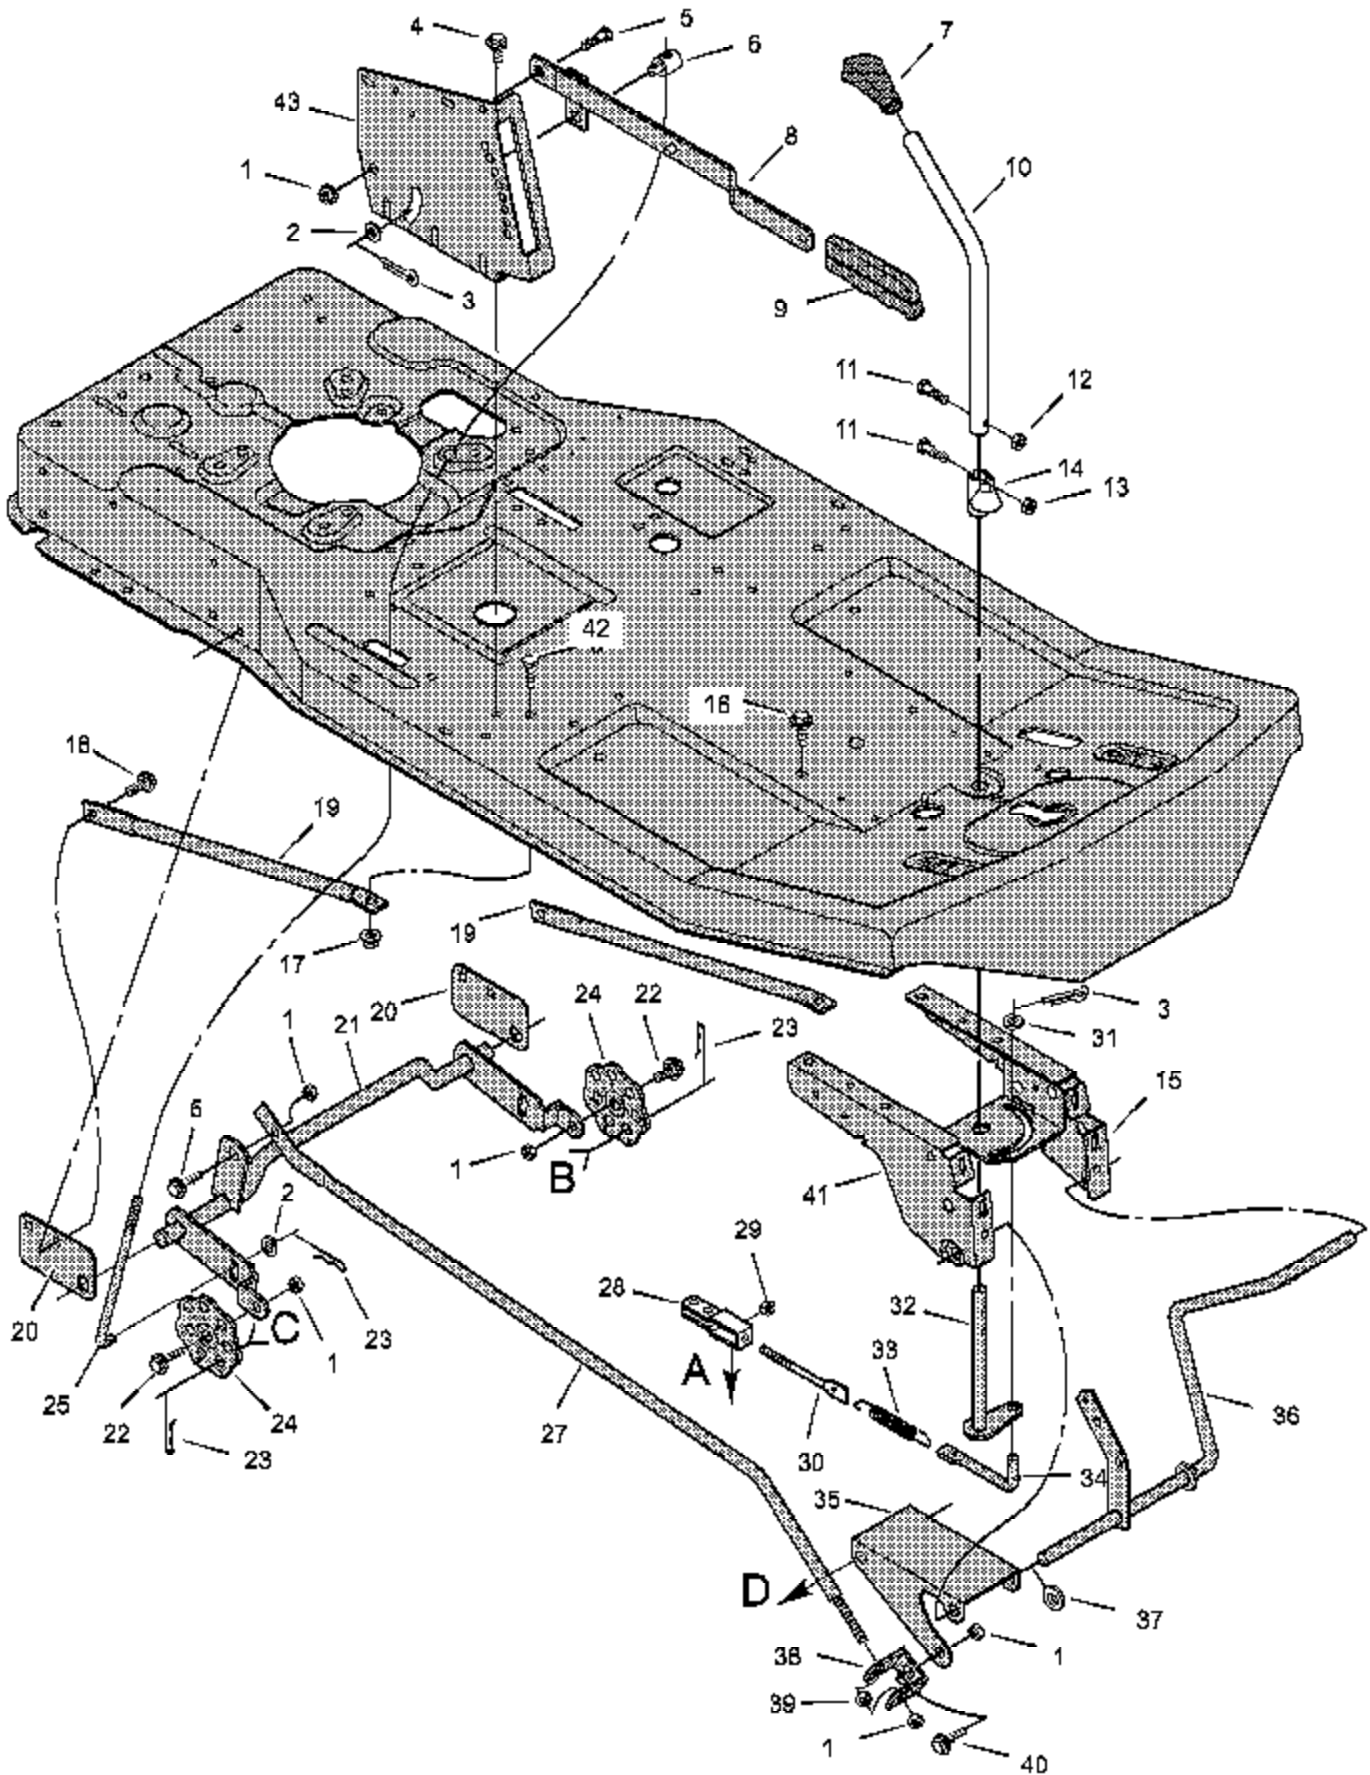

Ref #	Part Number	Qty	Description
1	MU15X84		Locknut, Flange
2	MU17X53 Z		Washer
3	MU30X20		Pin, Cotter
4	MU26X249		Screw
5	0MU9X9 Z		Bolt, Shoulder
6	MU21920		Nut, Adjusting
7	MU92698		Grip, Blade Control
8	MU56031E700		Lever Assembly, Lift
9	MU91573		Grip, Lift Lever
10	MU55928 Z		Lever, PTO
11	MU1X76		Bolt, Hex
12	MU15X66		Locknut
13	MU15X89		Locknut, Flange
14	MU55853		Cam, Blade Control
15	MU56224E700		Plate, Left Suspension
16	MU26X249		Screw
17	MU15X88		Locknut, Flange
18	MU2X64		Bolt, Carriage
19	MU55326		Strut, Frame
20	MU55270E700		Plate, Mounting
21	MU55346E700		Rod Assembly, Rear Suspension
22	0MU9X4		Bolt, Shoulder
23	MU31X4		Pin, Hair
24	MU55344 Z		Plate, Adjusting
25	MU24839 Z		Rod, Lifter
27	MU55957E700		Rod, Suspension
28	MU24471 Z		Clevis
29	MU15X2		Nut, Hex
30	MU55271 Z		Link, Blade Drive
31	MU17X48		Washer
32	MU55930E700		Rod and Arm Assembly
33	MU165X67		Spring, Extension
34	MU55179 Z		Link, Front Deck
35	MU55139E700		Bracket, Front Suspension
36	MU56511E700		Lever, Pedal
37	MU17X122 Z		Washer
38	MU55298		Clevis
39	MU15X73		Locknut, Hex
40	MU9X17		Bolt, Shoulder
41	MU56023E700		Plate, Right Suspension
42	MU1X45		Bolt, Hex
43	MU56595E700		Plate, Index