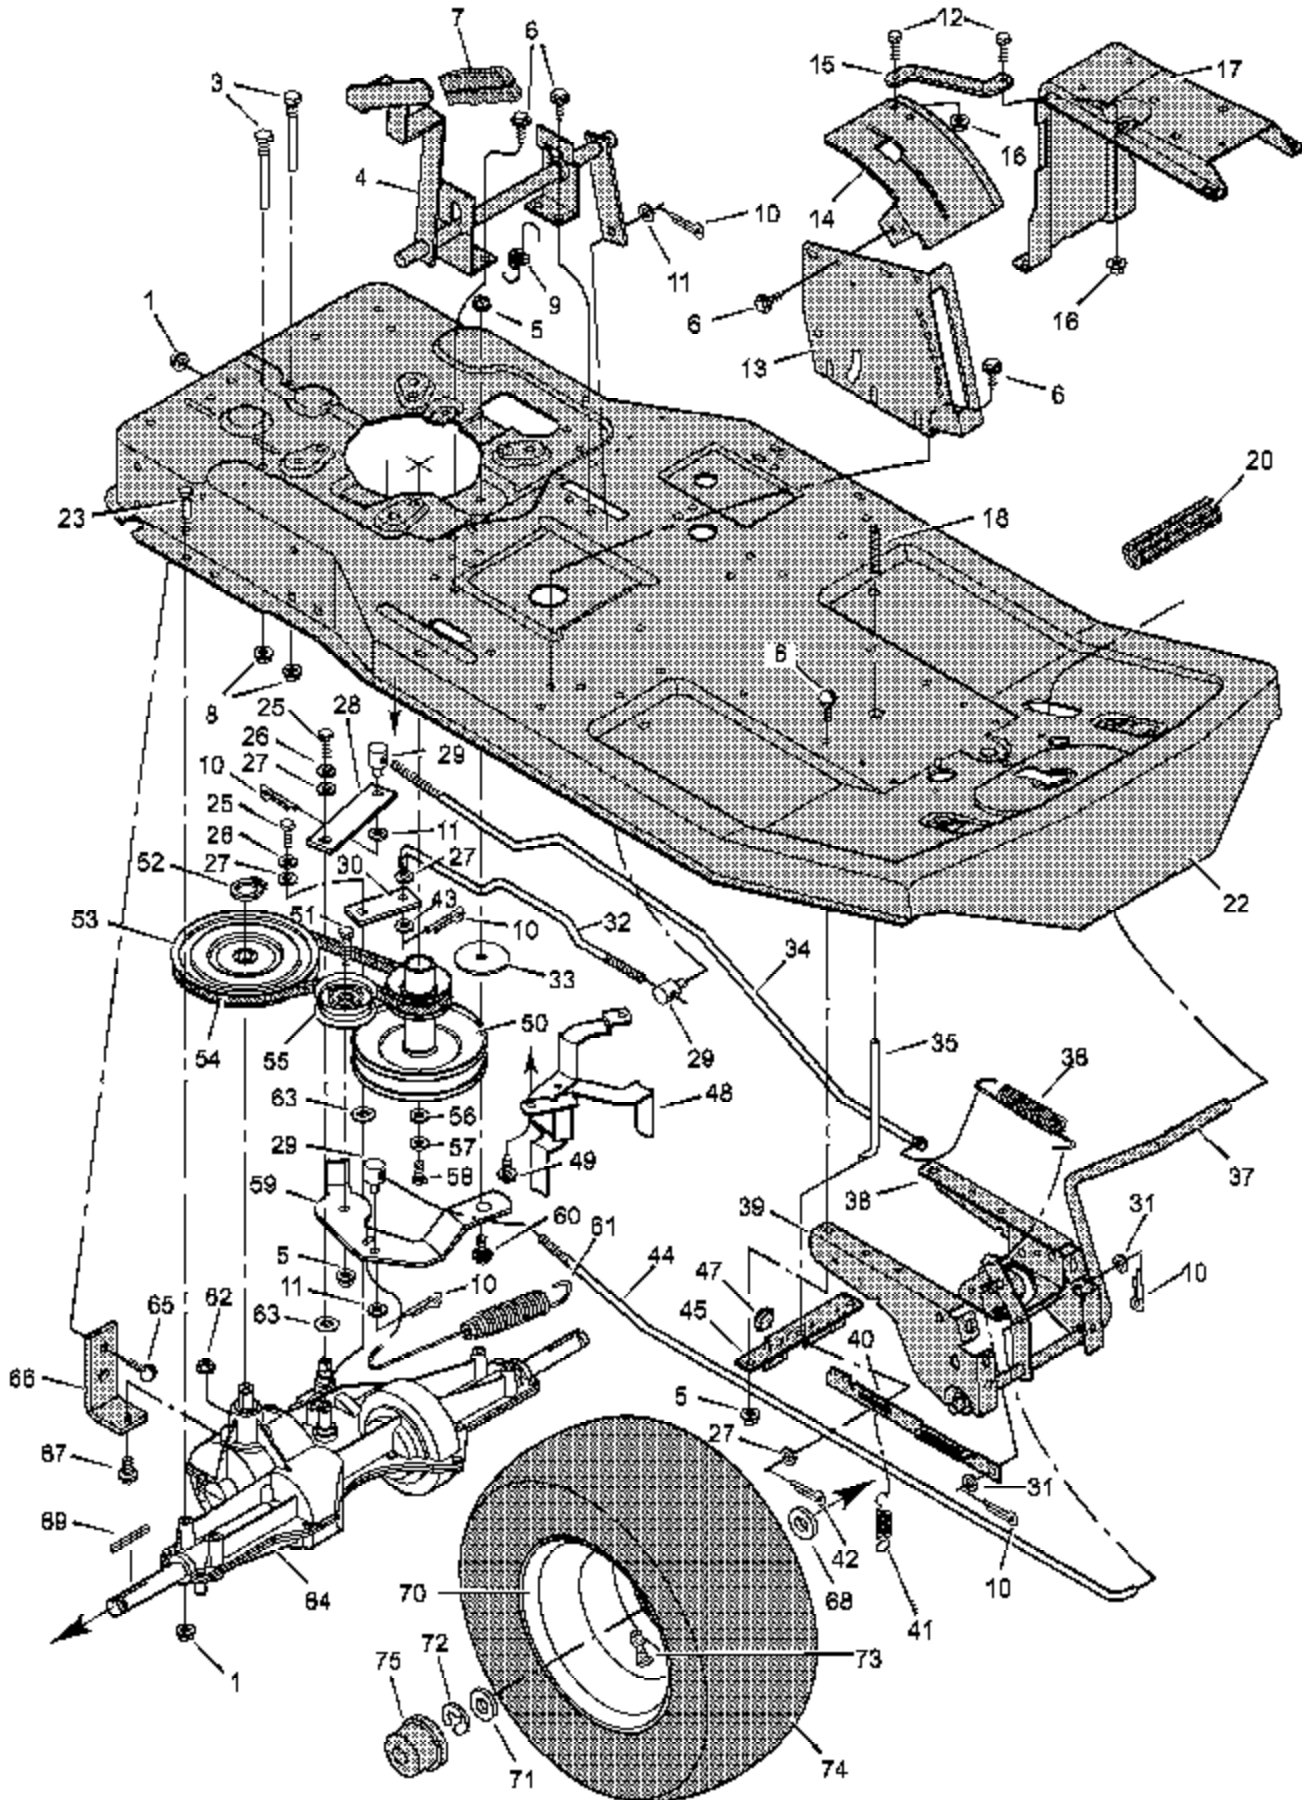

Ref #	Part Number	Qty	Description
1	MU15X88		Locknut, Flange
3	MU93349		Guide, Belt
4	MU56610E700		Shifter Assembly
5	MU15X84		Locknut, Flange
6	MU26X267		Screw
7	MU91573		Grip, Shift Lever
8	MU15X79		Hex Nut
9	MU165X100		Spring, Extension
10	MU30X20		Pin, Cotter
11	MU17X53 Z		Washer
12	MU1X38		Bolt, Hex
13	MU56595E700		Plate, Index
14	MU56606E700		Gate, Shift
15	MU56529E700		Brace, Shift Gate
16	MU15X89		Locknut, Flange
17	MU56519E549		Support, Seat
18	MU55873		Grip, Parking Brake
20	MU55825		Pedal
22	MU56612E549		Frame Assembly
23	MU1X124		Bolt, Hex
25	MU1X145		Bolt, Hex
26	MU18X32		Lockwasher
27	MU17X36 Z		Washer
28	MU56500 Z		Yoke, Brake
29	MU21920		Nut, Adjusting
30	MU56505 Z		Yoke, Shift
31	MU17X47 Z		Washer
32	MU56591 Z		Rod, Shift
33	MU17X174HT		Washer, Hardened
34	MU56530 Z		Rod, Brake
35	MU56410 Z		Rod, Parking Brake
36	MU165X85		Spring, Extension
37	MU56511E700		Lever, Pedal
38	MU56224E700		Plate, Left Suspension
39	MU56023E700		Plate, Right Suspension
40	MU56565 Z		Link, Parking Brake
41	MU165X107		Spring, Extension
42	MU30X50		Pin, Cotter
43	MU17X46 Z		Washer
44	MU56531 Z		Rod, Clutch
45	MU56227E700		Stop, Parking Brake
47	MU56623		Grommet
48	MU56641E700		Guide, Belt
49	MU26X49		Screw
50	MU92504 Z		Pulley Assembly, Stack
51	MU1X111		Bolt, Hex
52	MU11X7		Ring, Retainer
53	MU56562		Pulley, Drive
54	MU37X65		Belt, Motion Drive
55	MU56526		Pulley, Idler
56	MU17X170		Washer
57	MU19X35		Lockwasher
58	MU1X140		Bolt, Hex
59	MU1001034E700		Bracket, Idler
60	MU9X42		Bolt, Shoulder
61	MU165X81		Spring, Extension
62	MU15X43		Locknut, Hex
63	MU17X148		Washer