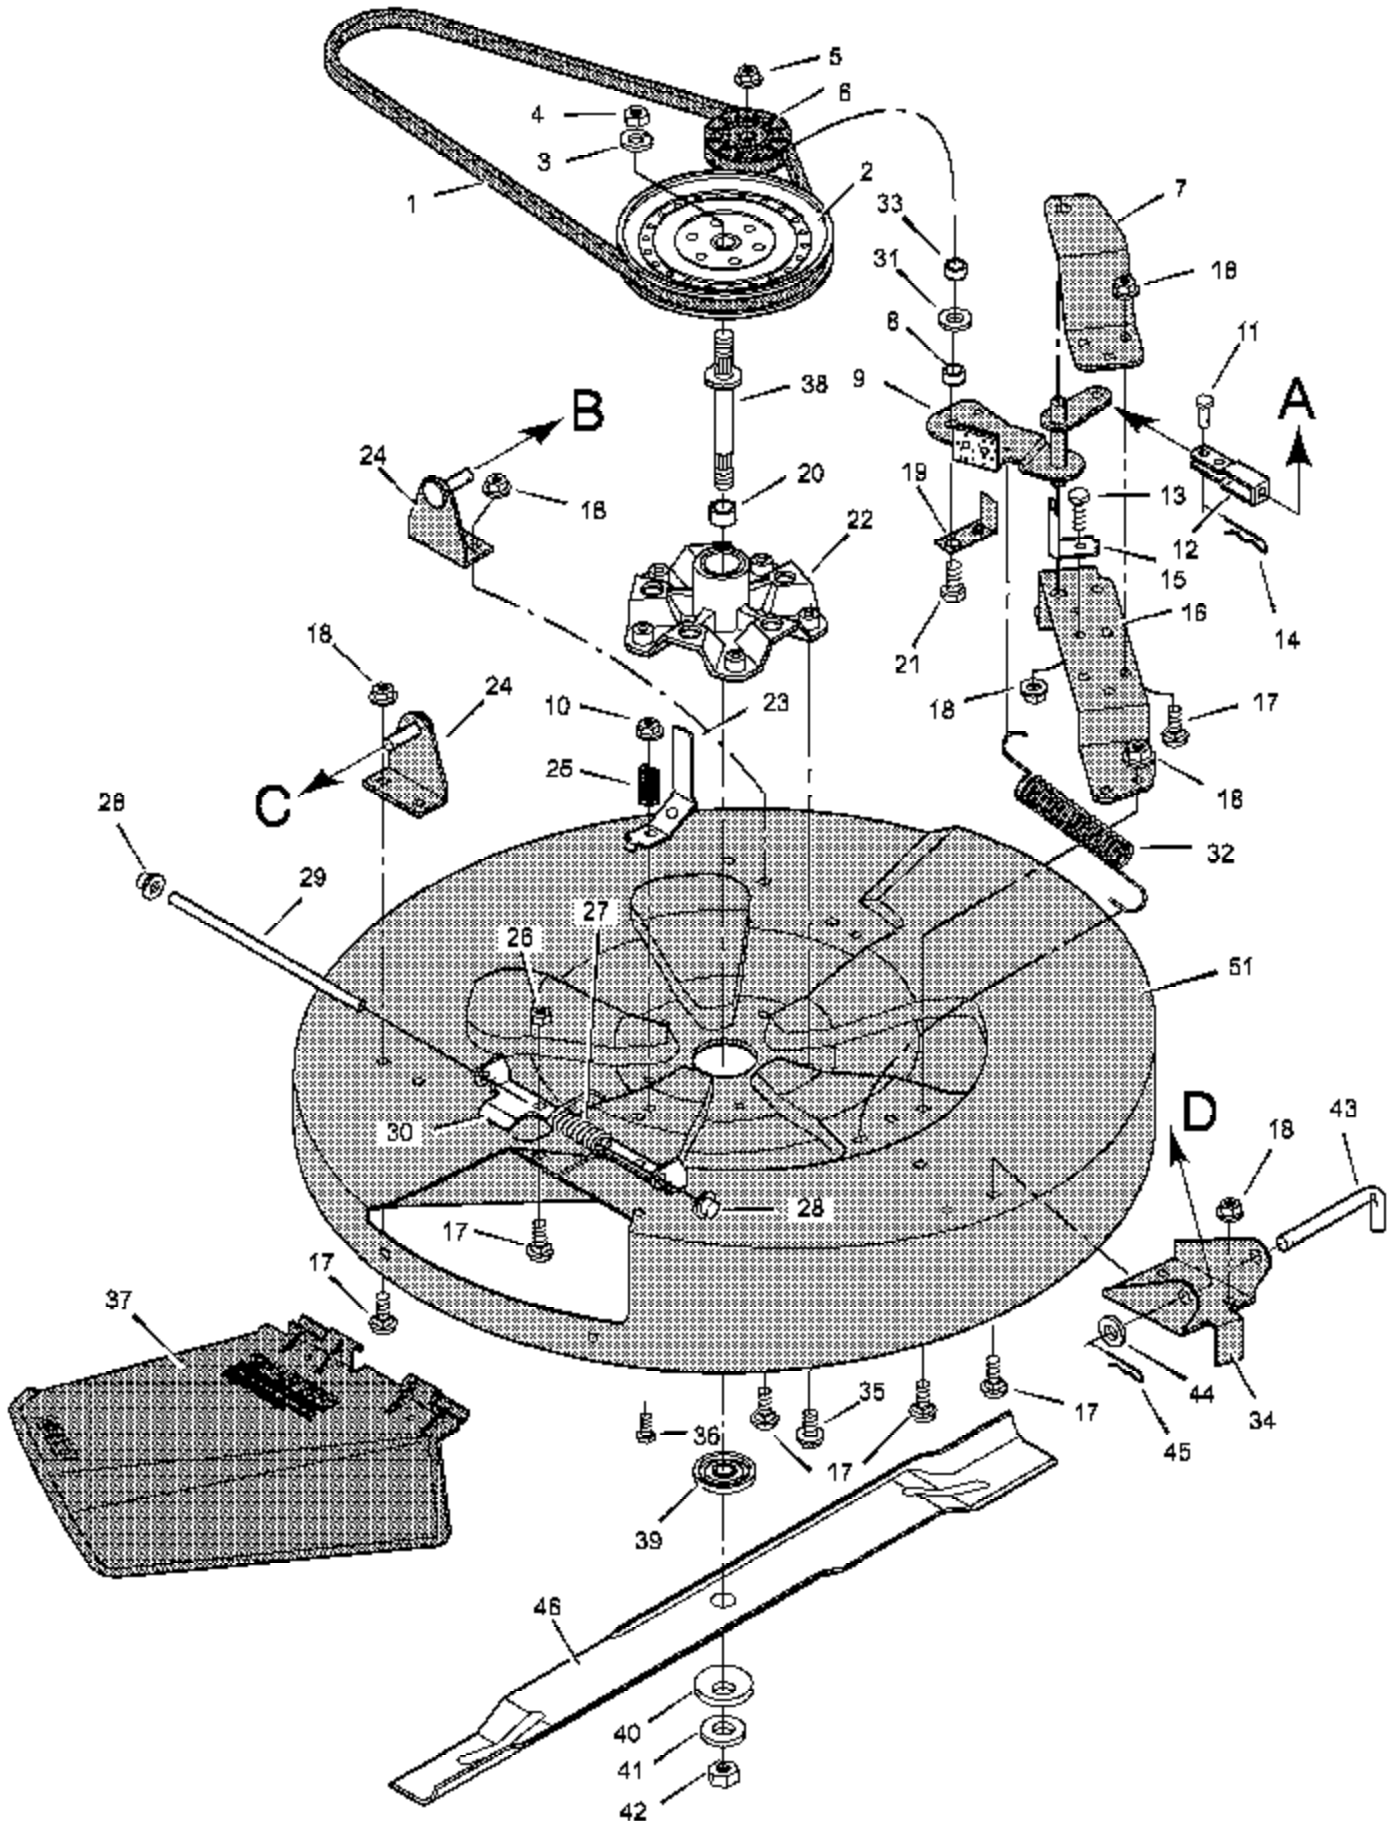

Ref #	Part Number	Qty	Description
1	MU91031		Switch, Seat Sensor
2	MU15X66		Locknut
3	MU1X38		Bolt, Hex
4			Battery
5	MU24X3		Cable, Battery Ground (Black)
6	MU26X249		Screw
7	MU24X24		Cable, Positive Battery (Red)
8	MU91488		Cap, Ignition Switch
9	MU94613		Solenoid
10	MU91489		Nut, Ignition Switch
12	MU21064		Switch, Ignition
13	MU21079		Key, Ignition
14	MU250X84		Harness, Wire
15	MU54212		Fuse
16	MU407078		Holder, Fuse
17	MU91032		Switch, Attachment Clutch
18	MU26X233		Screw
19	MU24273		Switch, Limit
22	MU54148		Cover, Terminal
23	MU91896		Tray, Battery

Ref #	Part Number	Qty	Description
64			Transaxle, Dana Model 4450-1
65	MU2X53		Bolt, Carriage
66	MU56503E700		Bracket, Transaxle
67	MU1X139		Bolt, Hex
68	MU17X160		Washer
69	MU56534		Key, Square
70	MU92308-601		Wheel & Tire Assembly
71	MU17X195		Washer
72	MU11X3		E-Ring
73	MU24373		Valve Stem Included with Key No. 70.
74	MU24393		Tire Only Included with Key No. 70.
75	MU94618		Hub Cap, Optional