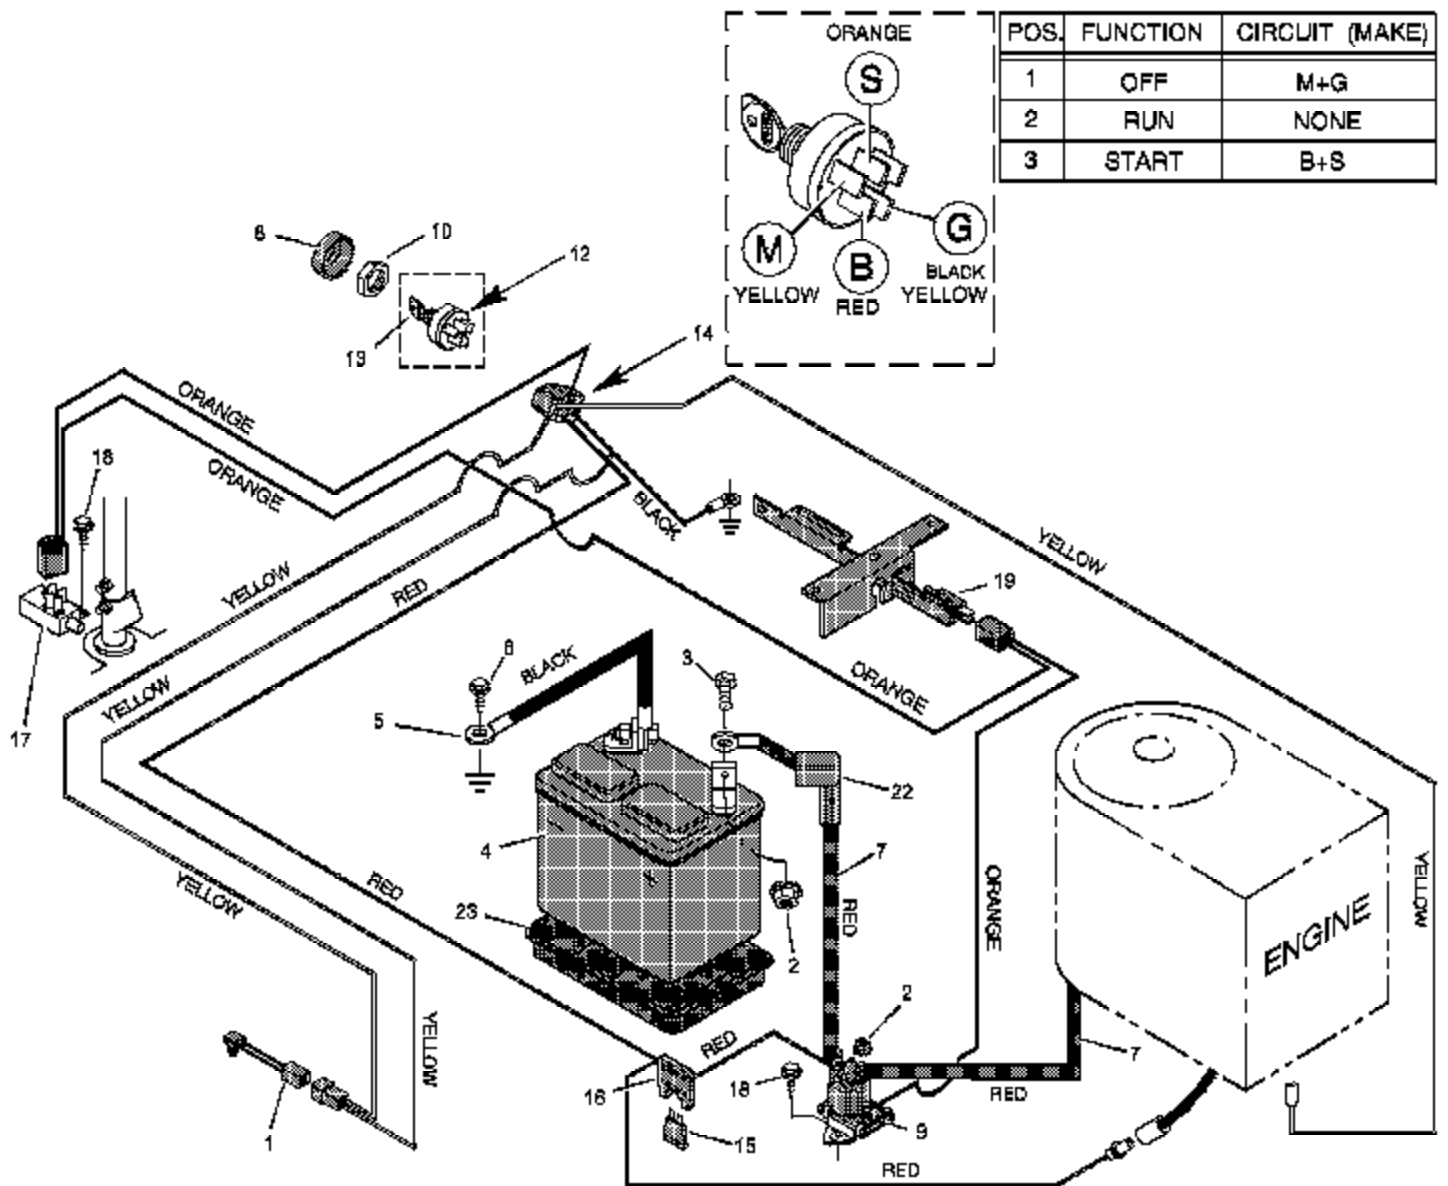

Ref #	Part Number	Qty	Description
1	MU91031		Switch, Seat Sensor
2	MU15X66		Locknut
3	MU1X38		Bolt, Hex
4			Battery
5	MU24X3		Cable, Battery Ground (Black)
6	MU26X249		Screw
7	MU24X24		Cable, Positive Battery (Red)
8	MU91488		Cap, Ignition Switch
9	MU94613		Solenoid
10	MU91489		Nut, Ignition Switch
12	MU21064		Switch, Ignition
13	MU21079		Key, Ignition
14	MU250X84		Harness, Wire
15	MU54212		Fuse
16	MU407078		Holder, Fuse
17	MU91032		Switch, Attachment Clutch
18	MU26X233		Screw
19	MU24273		Switch, Limit
22	MU54148		Cover, Terminal
23	MU91896		Tray, Battery