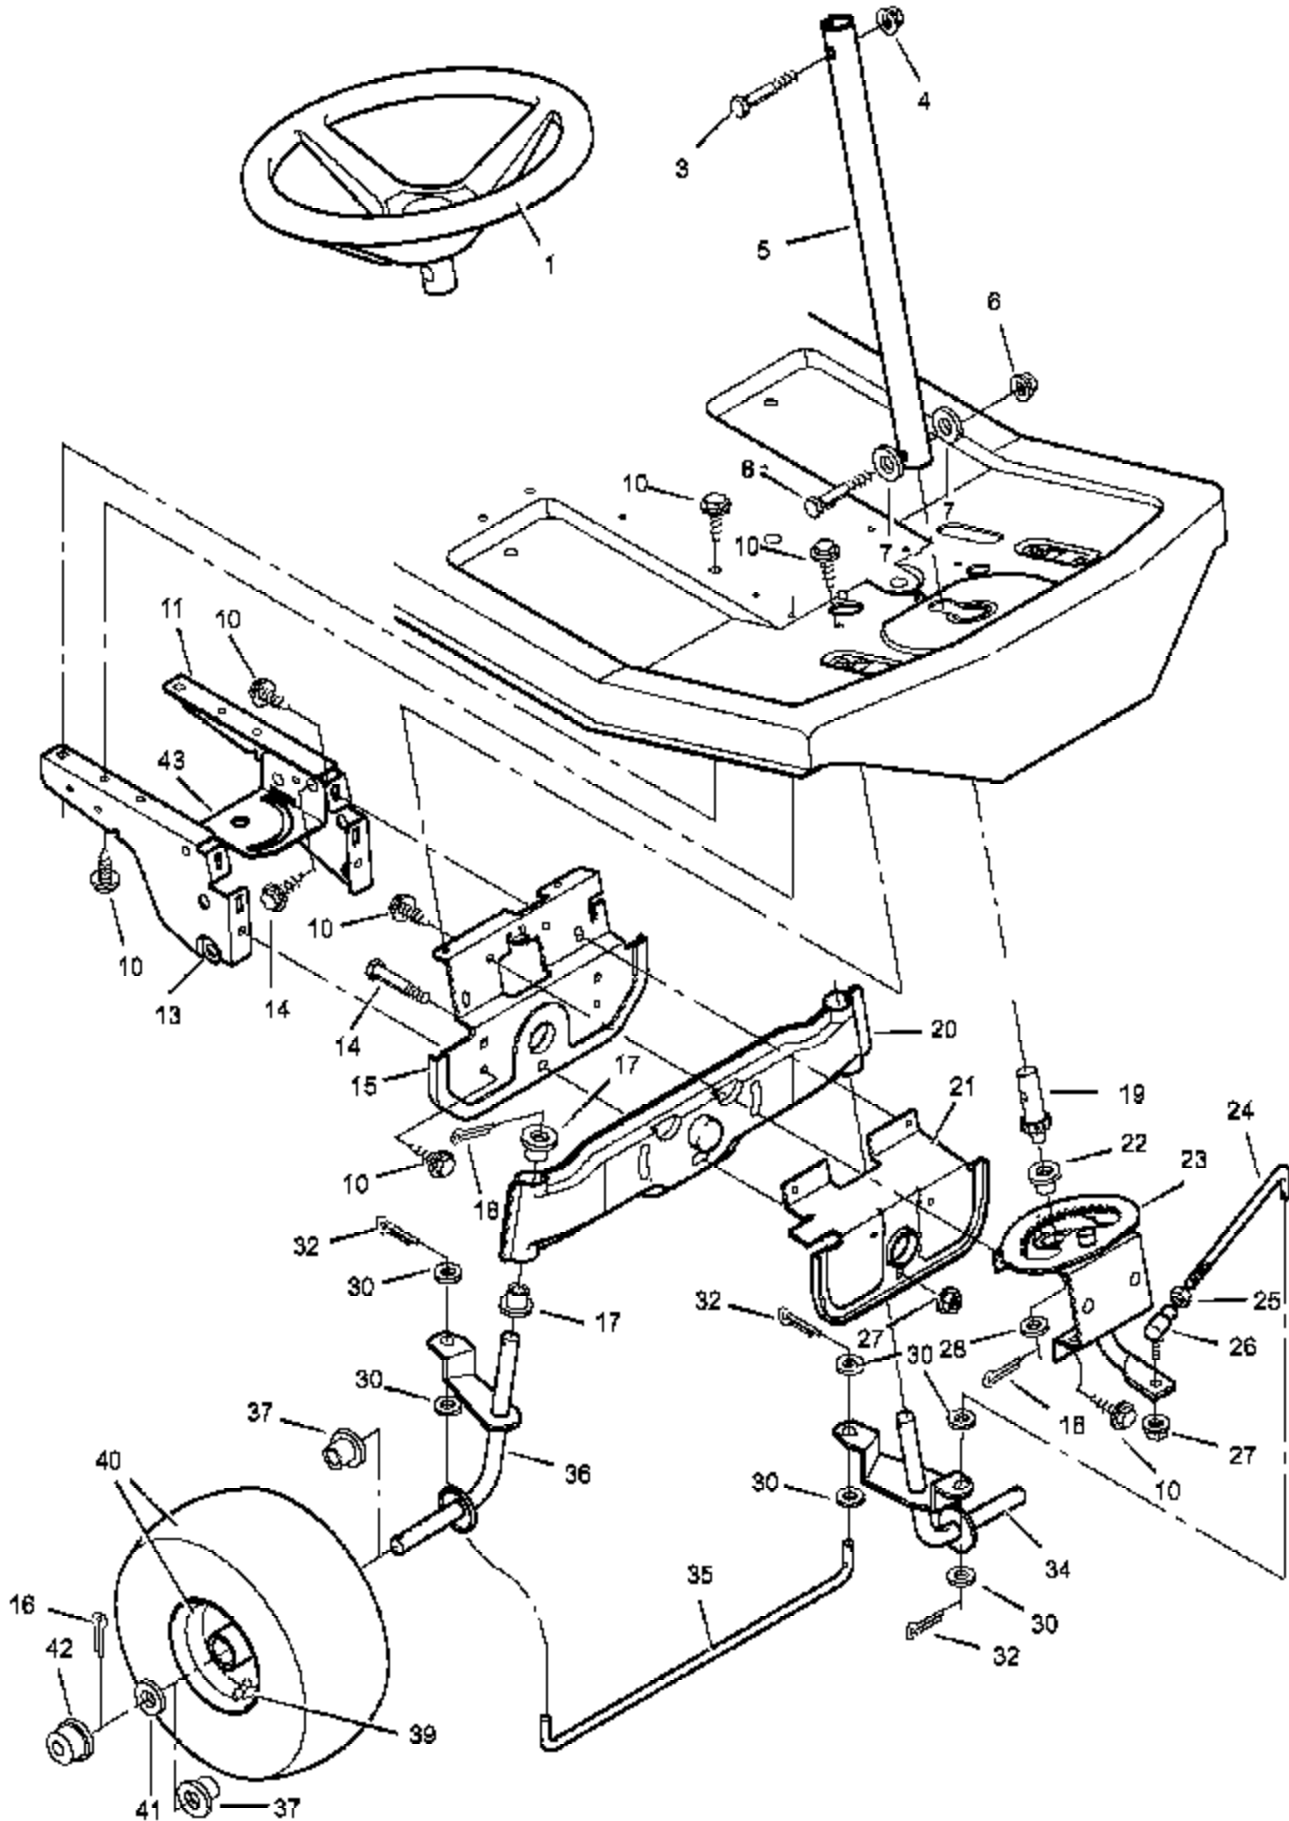

Ref #	Part Number	Qty	Description
64			Transaxle, Dana Model 4450-1
65	MU2X53		Bolt, Carriage
66	MU56503E700		Bracket, Transaxle
67	MU1X139		Bolt, Hex
68	MU17X160		Washer
69	MU56534		Key, Square
70	MU92308-601		Wheel & Tire Assembly
71	MU17X195		Washer
72	MU11X3		E-Ring
73	MU24373		Valve Stem Included with Key No. 70.
74	MU24393		Tire Only Included with Key No. 70.
75	MU94618		Hub Cap Optional

Ref #	Part Number	Qty	Description
1	MU15X84		Locknut, Flange
2	MU17X53 Z		Washer
3	MU30X20		Pin, Cotter
4	MU26X249		Screw
5	0MU9X9 Z		Bolt, Shoulder
6	MU21920		Nut, Adjusting
7	MU92698		Grip, Blade Control
8	MU56031E700		Lever Assembly, Lift
9	MU91573		Grip, Lift Lever
10	MU55928 Z		Lever, PTO
11	MU1X76		Bolt, Hex
12	MU15X66		Locknut
13	MU15X89		Locknut, Flange
14	MU55853		Cam, Blade Control
15	MU56224E700		Plate, Left Suspension
16	MU26X249		Screw
17	MU15X88		Locknut, Flange
18	MU2X64		Bolt, Carriage
19	MU55326		Strut, Frame
20	MU55270E700		Plate, Mounting
21	MU55346E700		Rod Assembly, Rear Suspension
22	0MU9X4		Bolt, Shoulder
23	MU31X4		Pin, Hair
24	MU55344 Z		Plate, Adjusting
25	MU24839 Z		Rod, Lifter
27	MU55957E700		Rod, Suspension
28	MU24471 Z		Clevis
29	MU15X2		Nut, Hex
30	MU55271 Z		Link, Blade Drive
31	MU17X48		Washer
32	MU55930E700		Rod and Arm Assembly
33	MU165X67		Spring, Extension
34	MU55179 Z		Link, Front Deck
35	MU55139E700		Bracket, Front Suspension
36	MU56511E700		Lever, Pedal
37	MU17X122 Z		Washer
38	MU55298		Clevis
39	MU15X73		Locknut, Hex
40	MU9X17		Bolt, Shoulder
41	MU56023E700		Plate, Right Suspension
42	MU1X45		Bolt, Hex
43	MU56595E700		Plate, Index