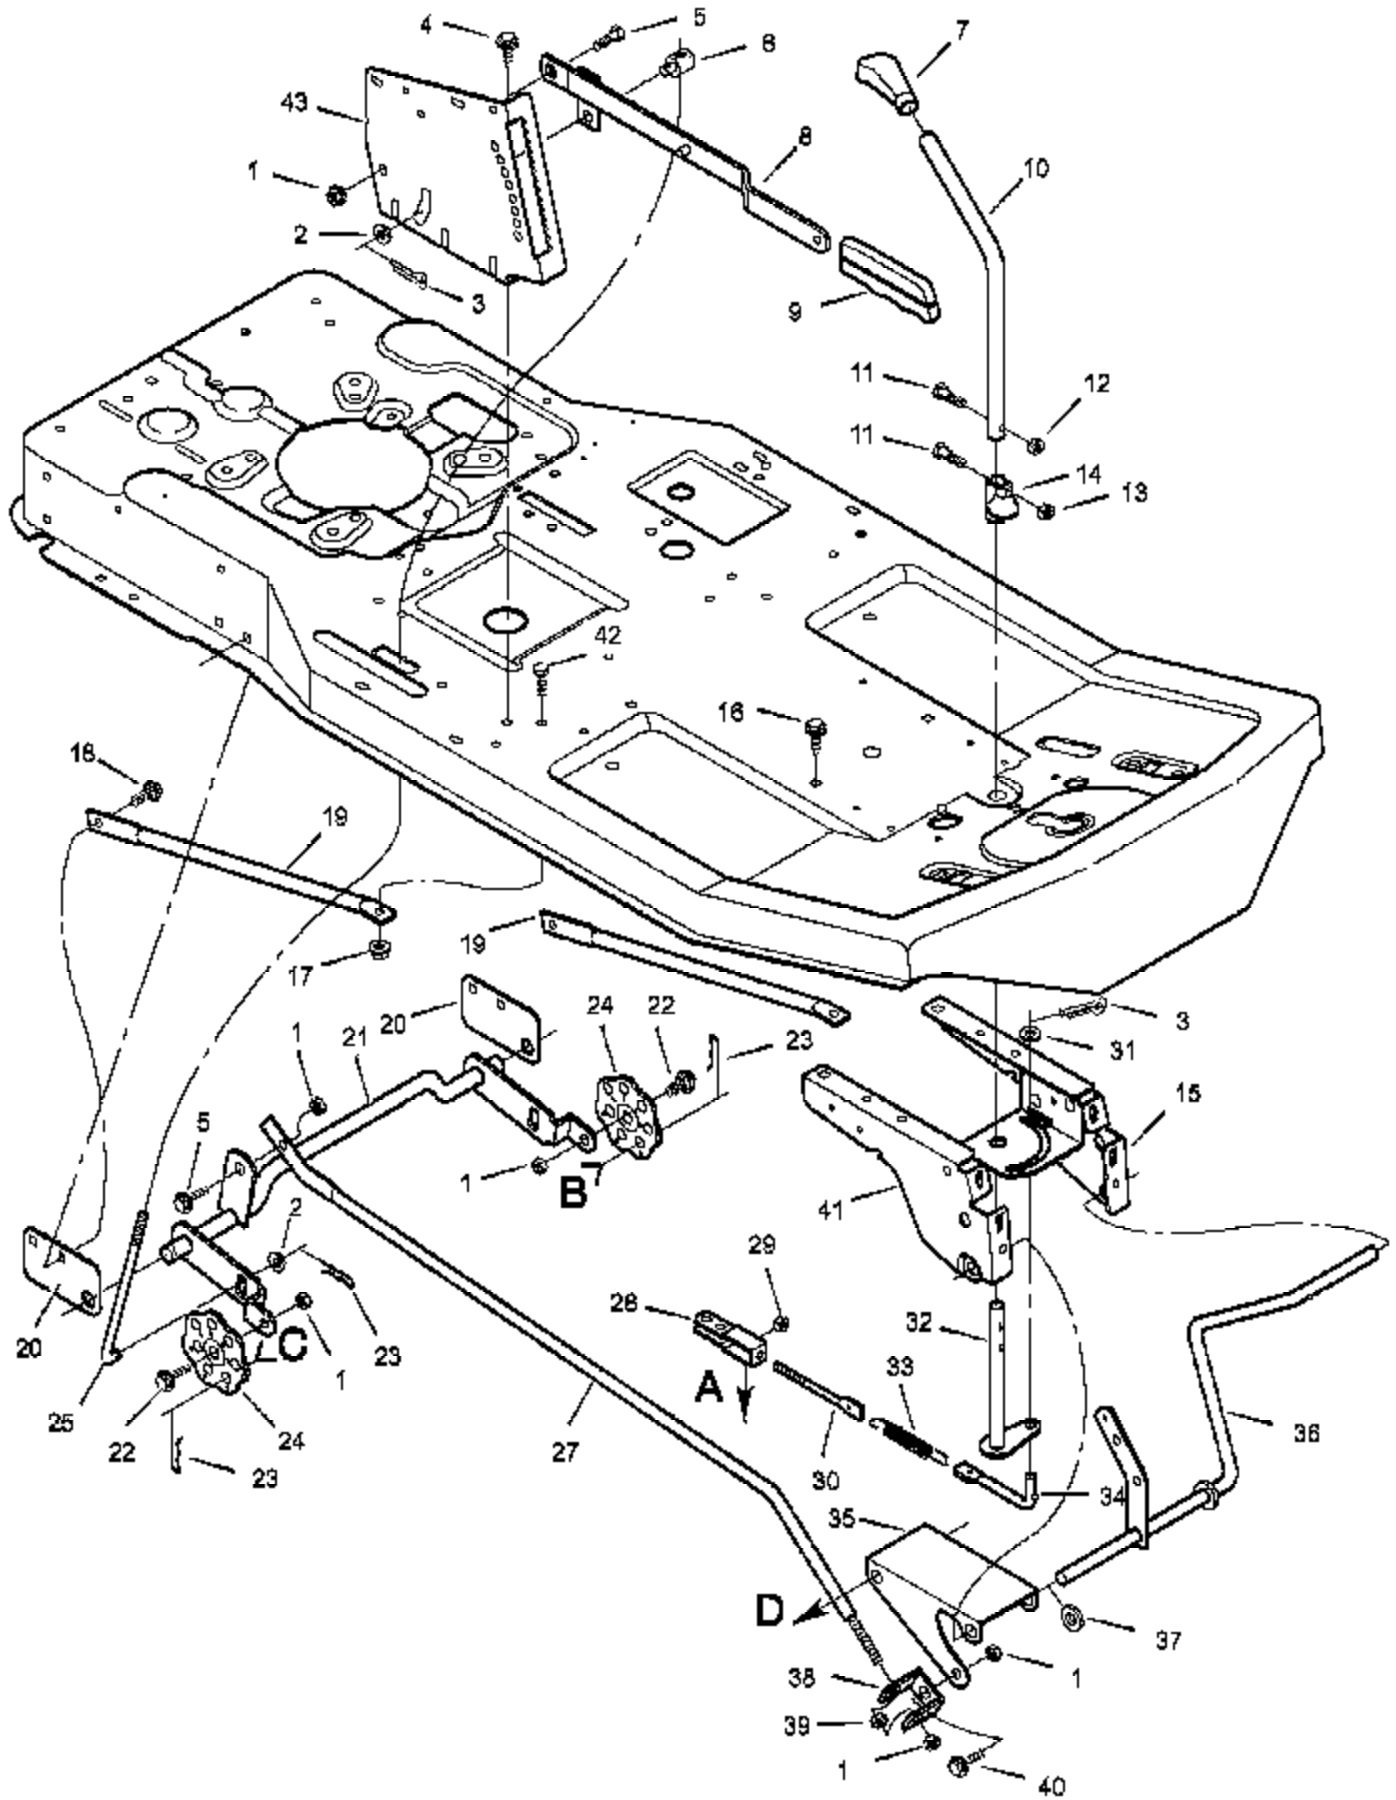

Ref #	Part Number	Qty	Description
1	MU15X84		Locknut, Flange
2	MU17X53 Z		Washer
3	MU30X20		Pin, Cotter
4	MU26X249		Screw
5	0MU9X9 Z		Bolt, Shoulder
6	MU21920		Nut, Adjusting
7	MU92698		Grip, Blade Control
8	MU56031E700		Lever Assembly, Lift
9	MU91573		Grip, Lift Lever
10	MU55928 Z		Lever, PTO
11	MU1X76		Bolt, Hex
12	MU15X66		Locknut
13	MU15X89		Locknut, Flange
14	MU55853		Cam, Blade Control
15	MU56224E700		Plate, Left Suspension
16	MU26X249		Screw
17	MU15X88		Locknut, Flange
18	MU2X64		Bolt, Carriage
19	MU55326		Strut, Frame
20	MU55270E700		Plate, Mounting
21	MU55346E700		Rod Assembly, Rear Suspension
22	0MU9X4		Bolt, Shoulder
23	MU31X4		Pin, Hair
24	MU55344 Z		Plate, Adjusting
25	MU24839 Z		Rod, Lifter
27	MU55957E700		Rod, Suspension
28	MU24471 Z		Clevis
29	MU15X2		Nut, Hex
30	MU55271 Z		Link, Blade Drive
31	MU17X48		Washer
32	MU55930E700		Rod and Arm Assembly
33	MU165X67		Spring, Extension
34	MU55179 Z		Link, Front Deck
35	MU55139E700		Bracket, Front Suspension
36	MU56511E700		Lever, Pedal
37	MU17X122 Z		Washer
38	MU55298		Clevis
39	MU15X73		Locknut, Hex
40	MU9X17		Bolt, Shoulder
41	MU56023E700		Plate, Right Suspension
42	MU1X45		Bolt, Hex
43	MU56595E700		Plate, Index