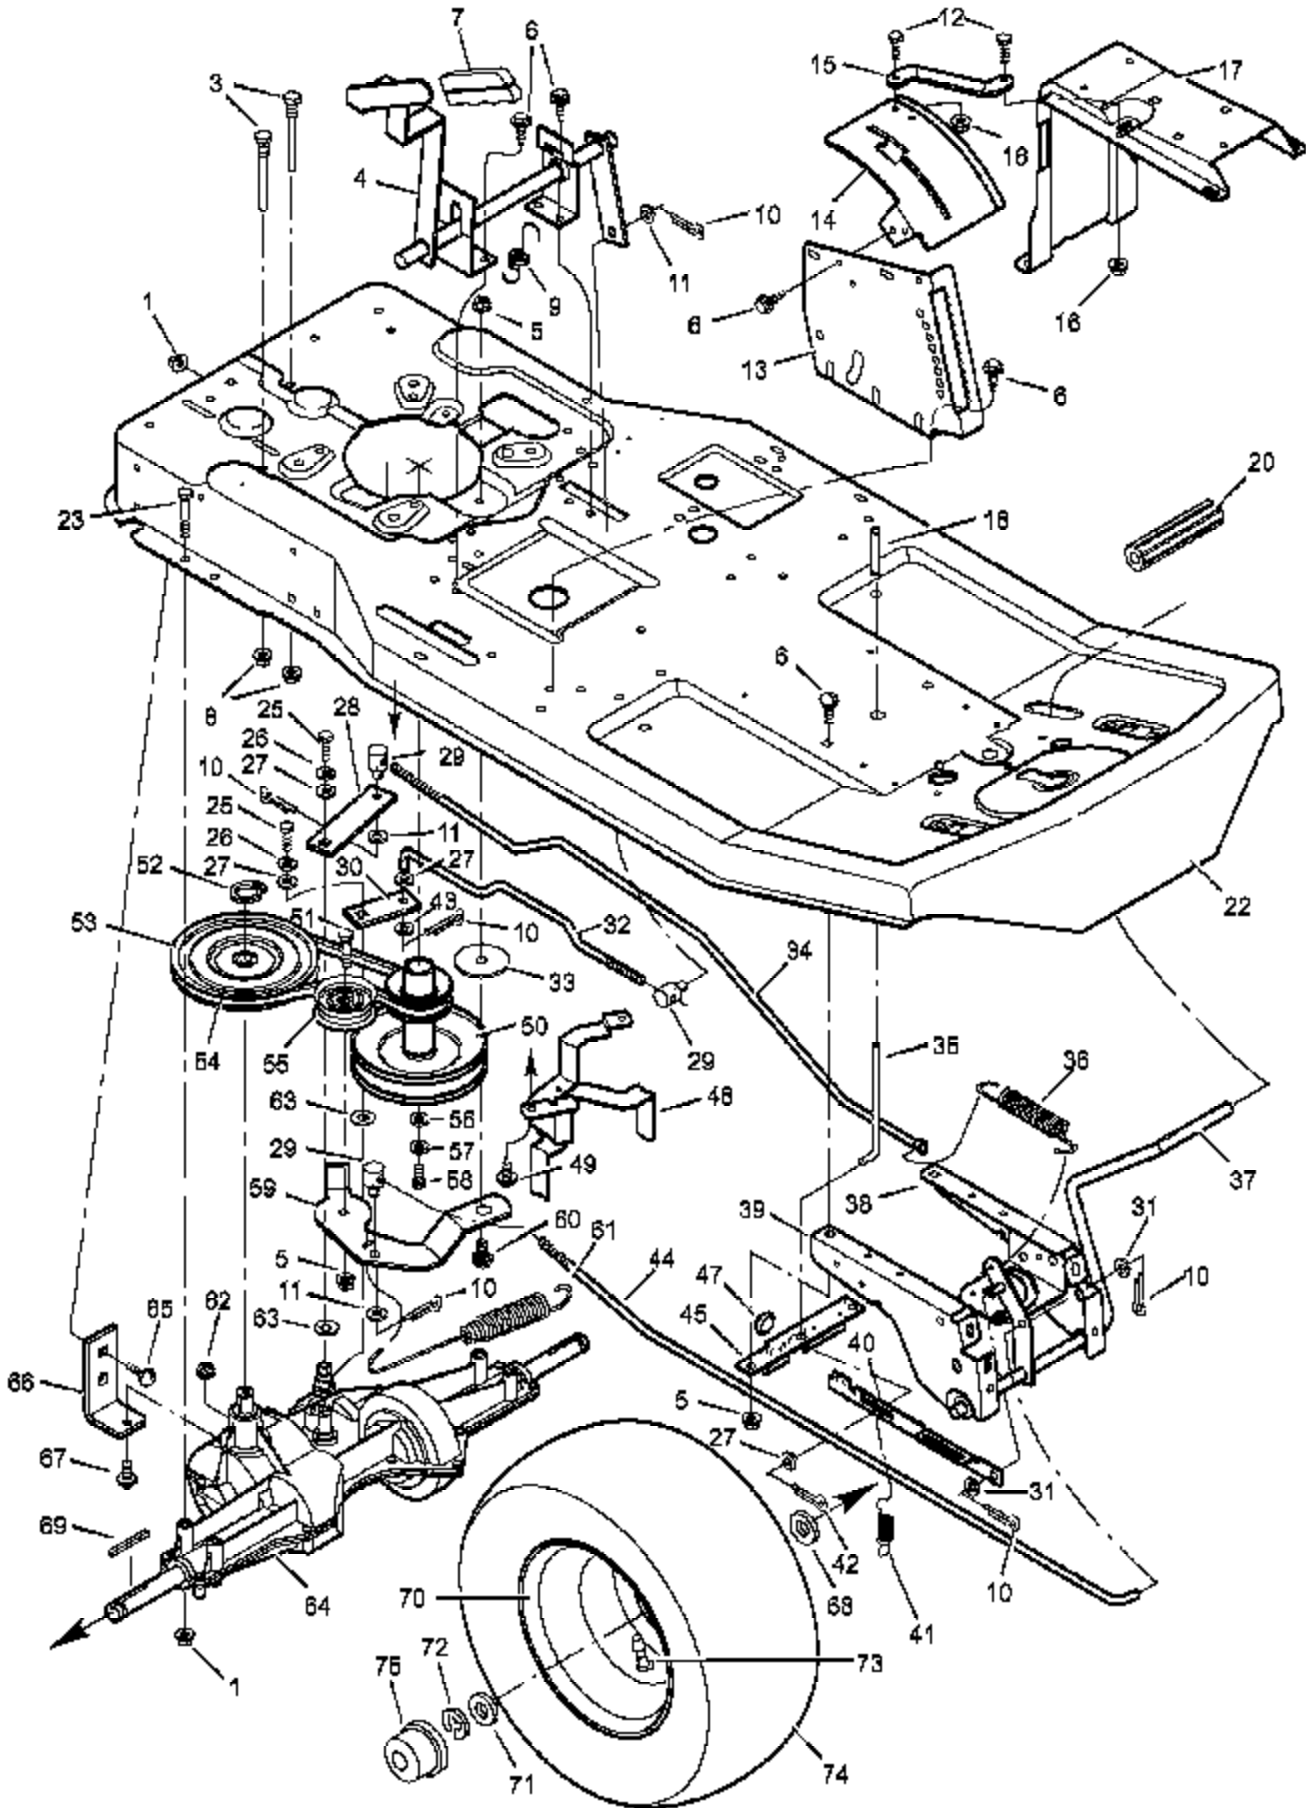

Ref #	Part Number	Qty	Description
1	MU15X88		Locknut, Flange
3	MU93349		Guide, Belt
4	MU56610E700		Shifter Assembly
5	MU15X84		Locknut, Flange
6	MU26X267		Screw
7	MU91573		Grip, Shift Lever
8	MU15X79		Hex Nut
9	MU165X100		Spring, Extension
10	MU30X20		Pin, Cotter
11	MU17X53 Z		Washer
12	MU1X38		Bolt, Hex
13	MU56595E700		Plate, Index
14	MU56606E700		Gate, Shift
15	MU56529E700		Brace, Shift Gate
16	MU15X89		Locknut, Flange
17	MU56519E549		Support, Seat
18	MU55873		Grip, Parking Brake
20	MU55825		Pedal
22	MU56612E549		Frame Assembly
23	MU1X124		Bolt, Hex
25	MU1X145		Bolt, Hex
26	MU18X32		Lockwasher
27	MU17X36 Z		Washer
28	MU56500 Z		Yoke, Brake
29	MU21920		Nut, Adjusting
30	MU56505 Z		Yoke, Shift
31	MU17X47 Z		Washer
32	MU56591 Z		Rod, Shift
33	MU17X174HT		Washer, Hardened
34	MU56530 Z		Rod, Brake
35	MU56410 Z		Rod, Parking Brake
36	MU165X85		Spring, Extension
37	MU56511E700		Lever, Pedal
38	MU56224E700		Plate, Left Suspension
39	MU56023E700		Plate, Right Suspension
40	MU56565 Z		Link, Parking Brake
41	MU165X107		Spring, Extension
42	MU30X50		Pin, Cotter
43	MU17X46 Z		Washer
44	MU56531 Z		Rod, Clutch
45	MU56227E700		Stop, Parking Brake
47	MU56623		Grommet
48	MU56641E700		Guide, Belt
49	MU26X49		Screw
50	MU92504 Z		Pulley Assembly, Stack
51	MU1X111		Bolt, Hex
52	MU11X7		Ring, Retainer
53	MU56562		Pulley, Drive
54	MU37X65		Belt, Motion Drive
55	MU56526		Pulley, Idler
56	MU17X170		Washer
57	MU19X35		Lockwasher
58	MU1X140		Bolt, Hex
59	MU56520E700		Bracket, Idler
60	MU9X42		Bolt, Shoulder
61	MU165X81		Spring, Extension
62	MU15X43		Locknut, Hex
63	MU17X148		Washer