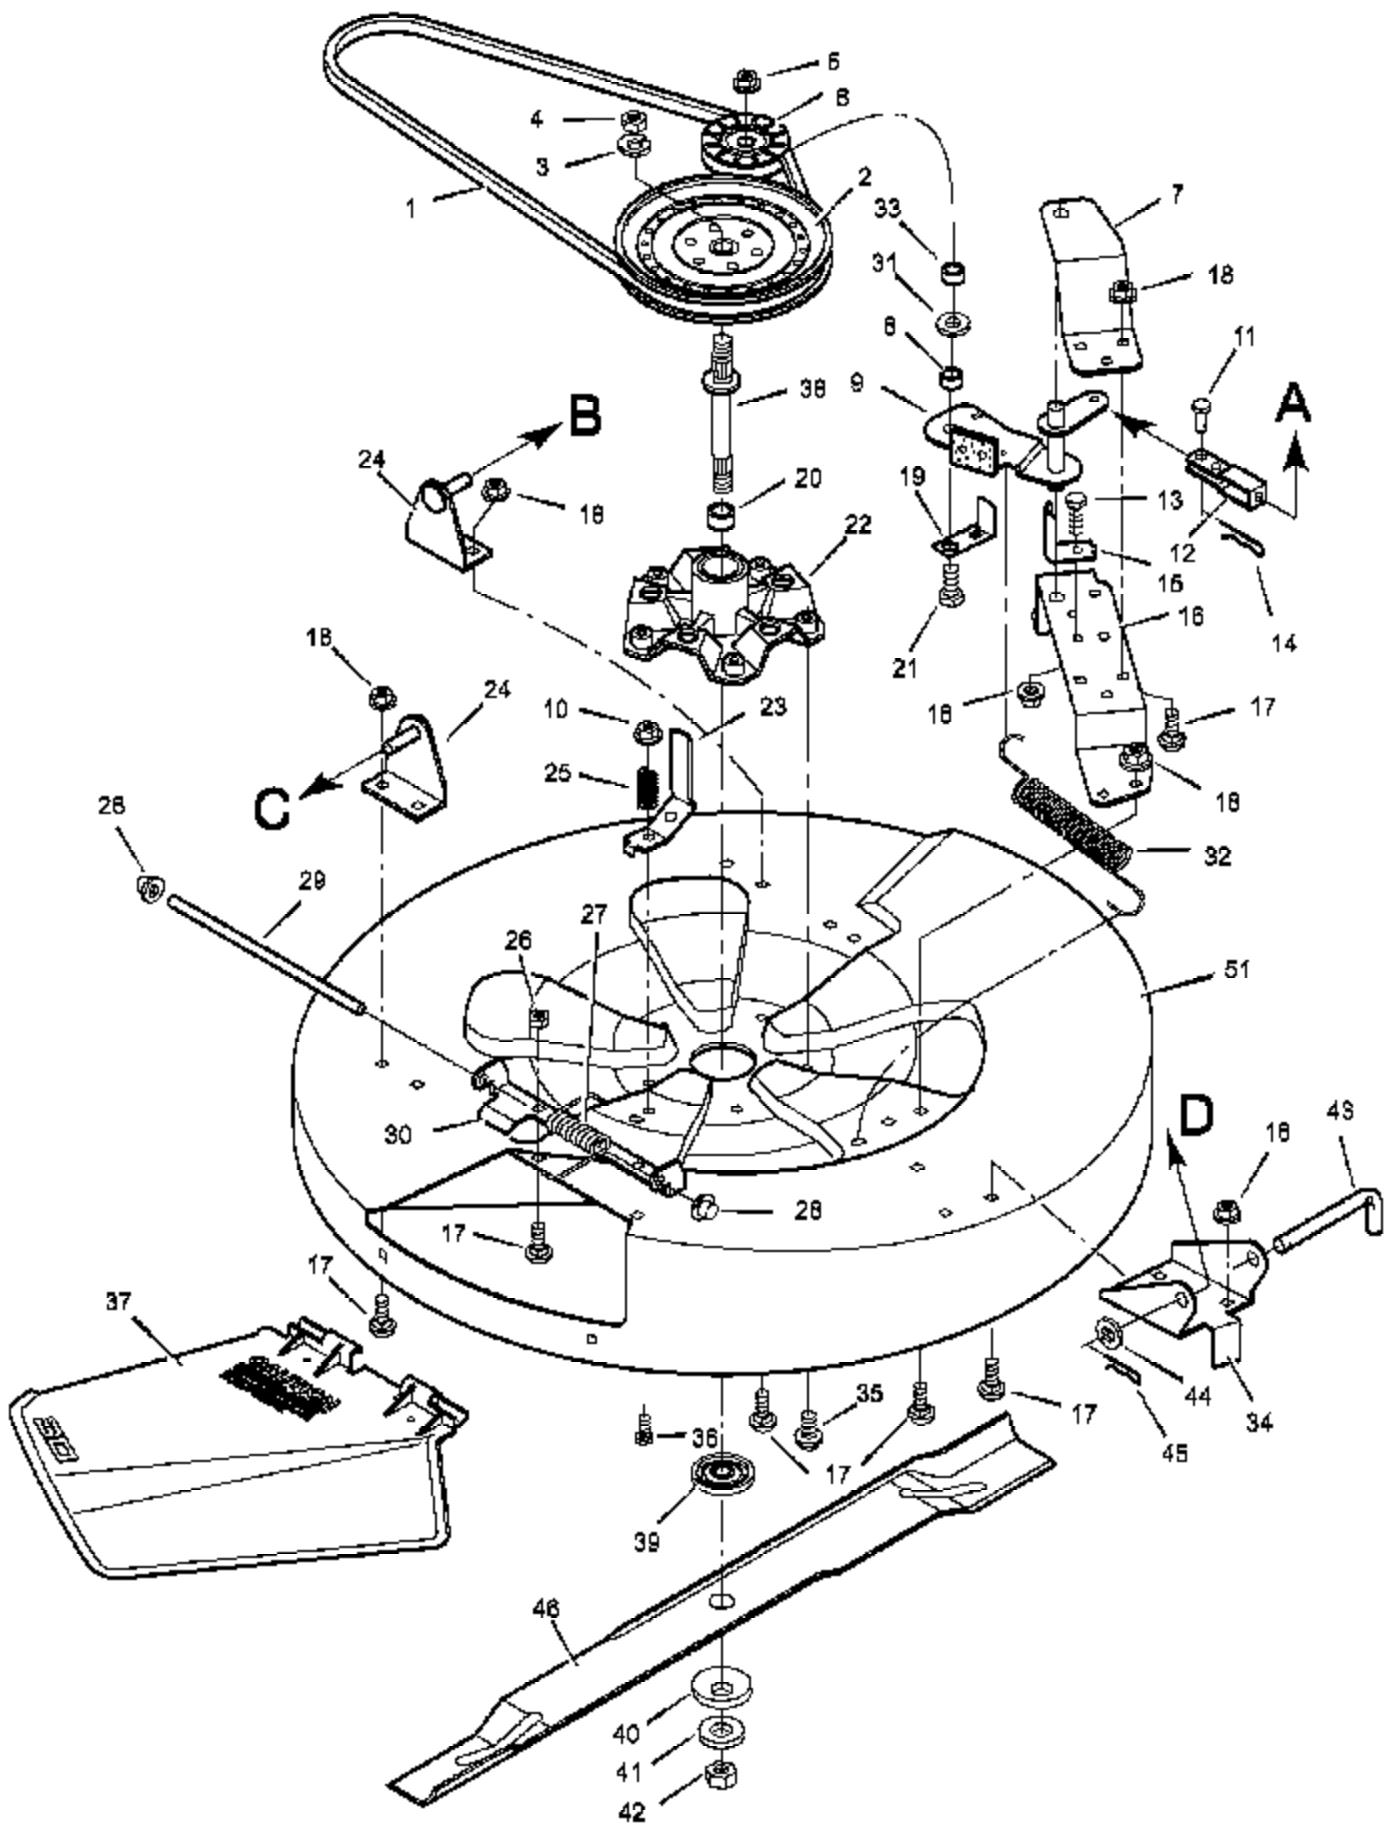

POS.	FUNCTION	CIRCUIT (MAKE)
1	OFF	M+G
2	RUN	NONE
3	START	B+S

Ref #	Part Number	Qty	Description
1	MU91031		Switch, Seat Sensor
2	MU15X66		Locknut
3	MU1X38		Bolt, Hex
4			Battery
5	MU24X3		Cable, Battery Ground (Black)
6	MU26X249		Screw
7	MU24X24		Cable, Positive Battery (Red)
8	MU91488		Cap, Ignition Switch
9	MU94613		Solenoid
10	MU91489		Nut, Ignition Switch
12	MU21064		Switch, Ignition
13	MU21079		Key, Ignition
14	MU250X84		Harness, Wire
15	MU54212		Fuse
16	MU407078		Holder, Fuse
17	MU91032		Switch, Attachment Clutch
18	MU26X233		Screw
19	MU24273		Switch, Limit
22	MU54148		Cover, Terminal
23	MU91896		Tray, Battery
24	MU32618		Strap, Tie
25	MU91565		Clamp
26	MU91584		Tube, Battery Drain

Ref #	Part Number	Qty	Description
64			Transaxle, Dana Model 4450-1
65	MU2X53		Bolt, Carriage
66	MU56503E700		Bracket, Transaxle
67	MU1X139		Bolt, Hex
68	MU17X160		Washer
69	MU56534		Key, Square
70	MU92308-601		Wheel & Tire Assembly
71	MU17X195		Washer
72	MU11X3		E-Ring
73	MU24373		Valve Stem Included with Key No. 70.
74	MU24393		Tire Only Included with Key No. 70.
75	MU94618		Hub Cap Optional