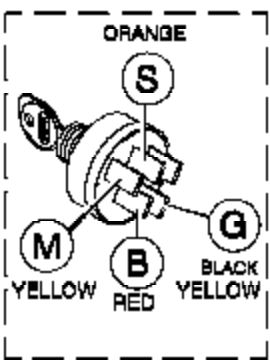

POS.	FUNCTION	CIRCUIT (MAKE)
1	OFF	M+G
2	RUN	NONE
3	START	B+S