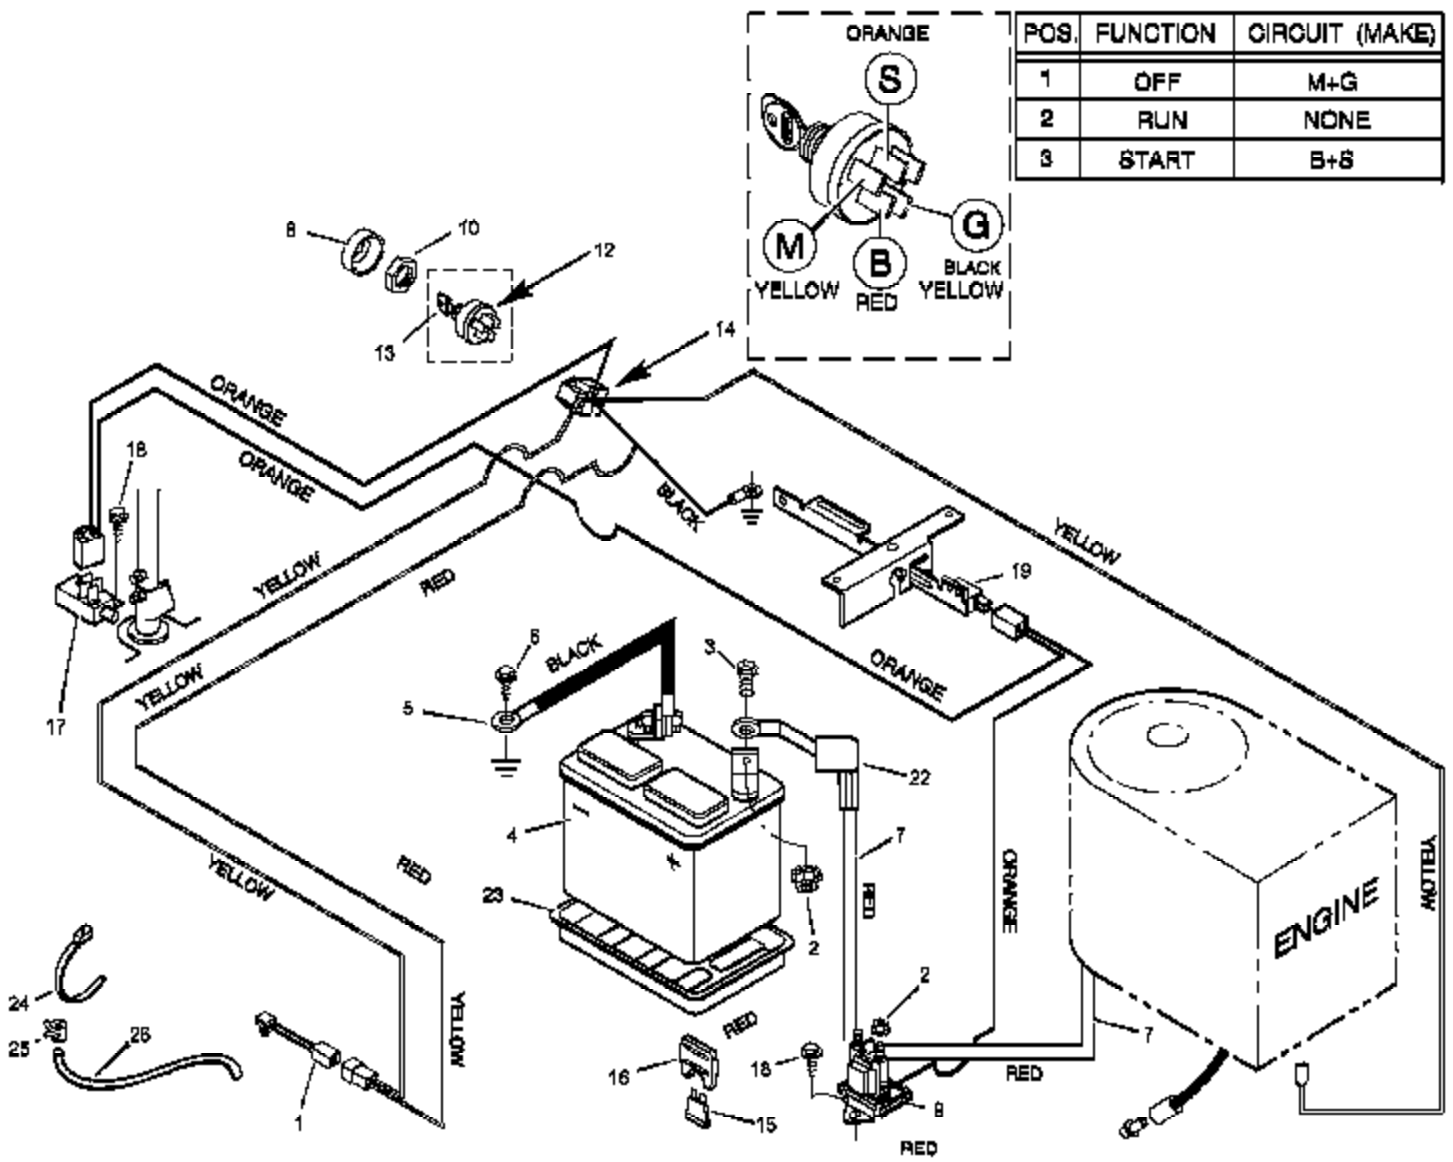

POS.	FUNCTION	CIRCUIT (MAKE)
1	OFF	M+G
2	RUN	NONE
3	START	B+S