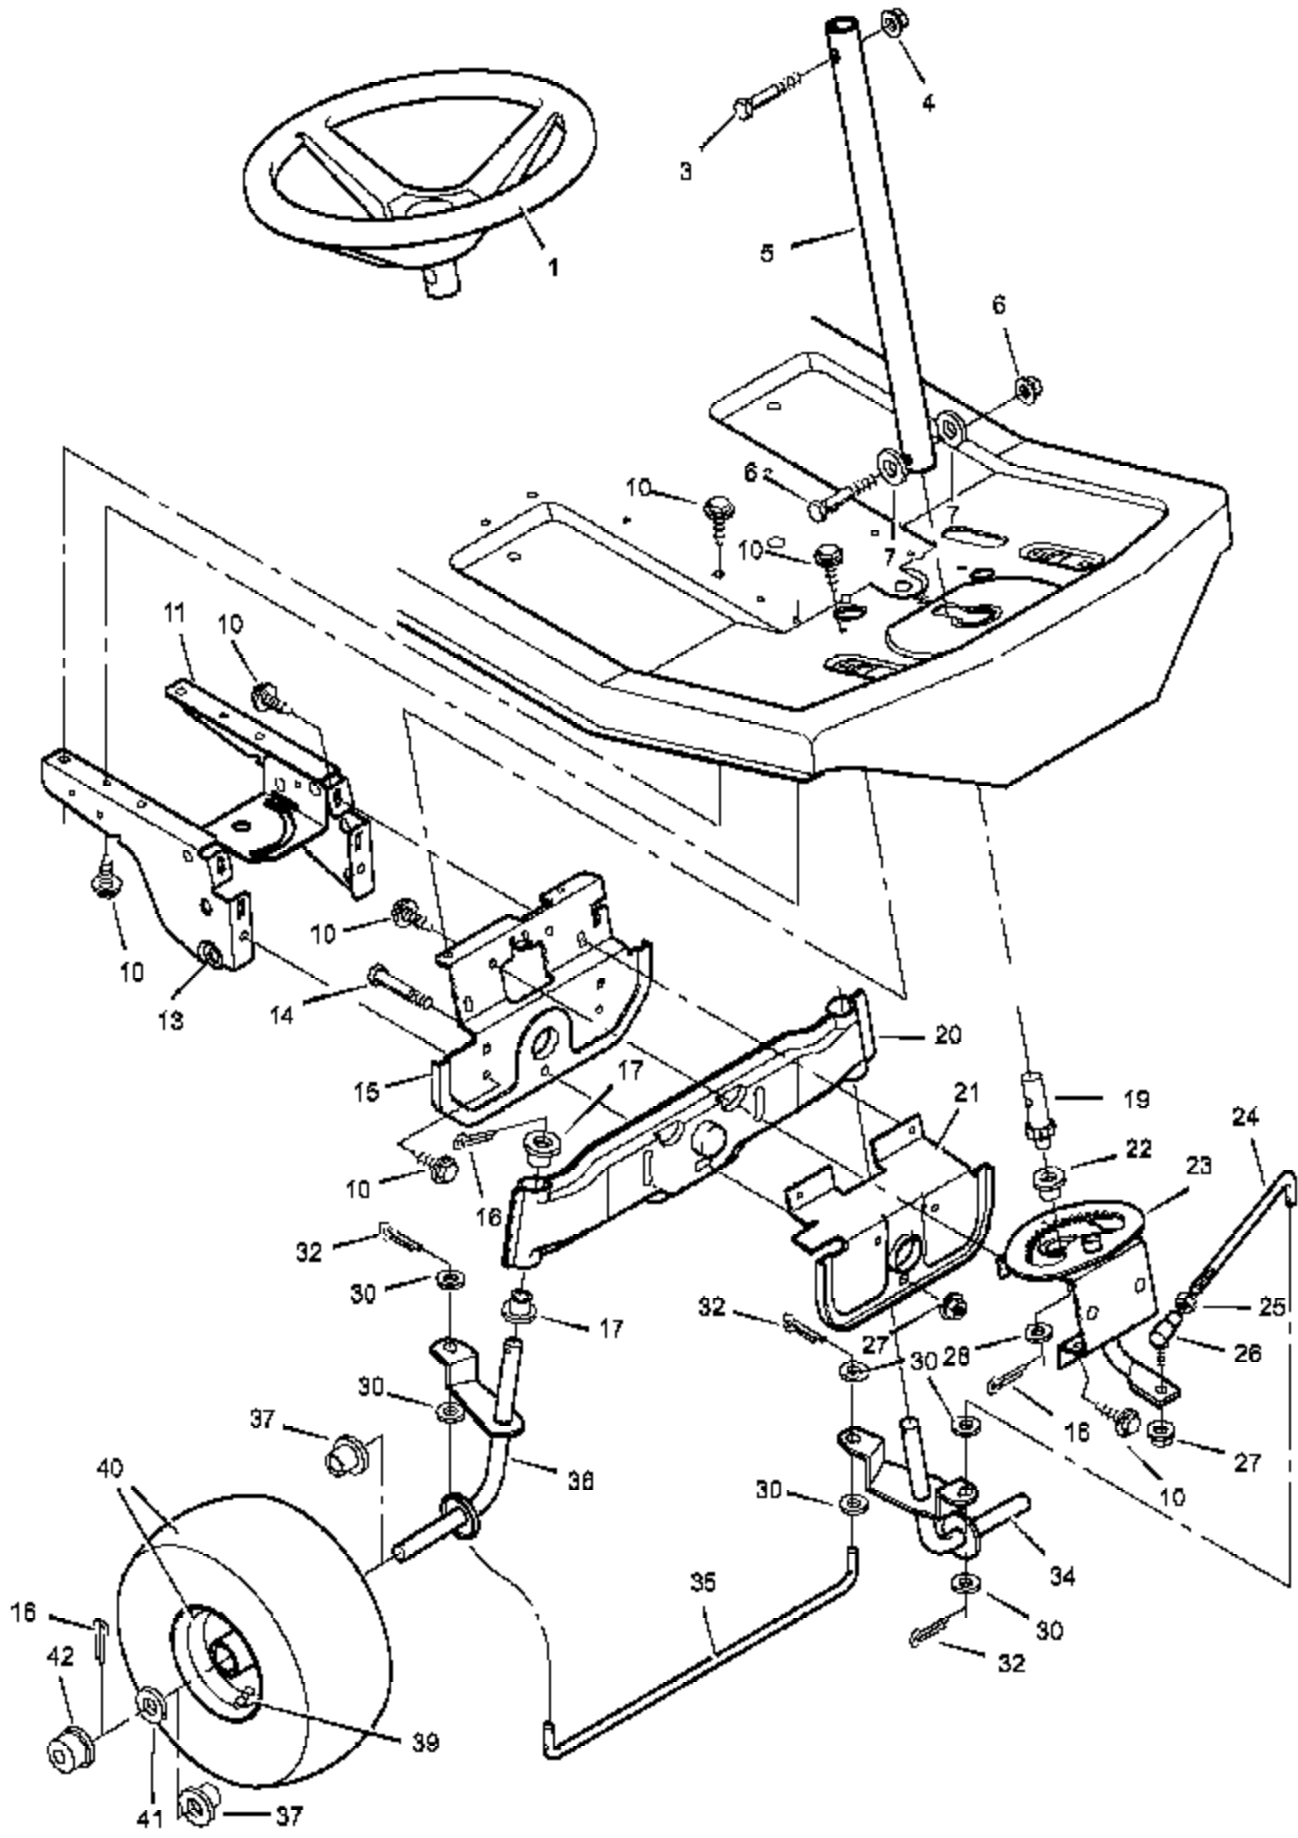

Ref #	Part Number	Qty	Description
63	17X148		Washer
64			Transaxle, Dana Model 4450-1 Parts are available from a Authorized Engine Service Center. See "Engines, Gasoline" or "Gasoline Engines" in the yellow pages of the telephone directory
65	002X53		Bolt, Carriage
66	056503 Z		Bracket, Transaxle
67	01X139		Bolt, Hex
68	17X160		Washer
69	056534		Key, Square
70	92308-601		Wheel & Tire Assembly
71	17X195		Washer
72	0011X3		E-Ring
73	024373		Valve Stem Also included with Key No. 70.
74	024393		Tire Only Also included with Key No. 70.
75	094618		Hub Cap Optional

Ref #	Part Number	Qty	Description
1	015X84		Locknut, Flange
2	017X53 Z		Washer
3	030X20		Pin, Cotter
4	26X249		Screw
5	009X39		Bolt, Shoulder
6	021920		Nut, Adjusting
7	092698		Grip, Blade Control
8	056031E700		Lever Assembly, Lift
9	091573		Grip, Lift Lever
10	055927 Z		Attachment, Clutch
11	001X76		Bolt, Hex
12	015X66		Locknut
13	015X89		Locknut, Flange
14	055853		Cam, Blade Control
15	56224E700		Plate, Left Suspension
16	26X249		Screw
17	015X88		Locknut, Flange
18	002X64		Bolt, Carriage
19	055326		Strut, Frame
20	055270E700		Plate, Mounting
21	055346E700		Rod Assembly, Rear Suspension
22	0009X4		Bolt, Shoulder
23	0031X4		Pin, Hair
24	055344 Z		Plate, Adjusting
25	24839E700		Rod, Lifter
27	055957E700		Rod, Suspension
28	024471 Z		Clevis
29	0015X2		Nut, Hex
30	055271 Z		Link, Blade Drive
31	017X48		Washer
32	055930E700		Rod and Arm Assembly
33	165X67		Spring, Extension
34	055179 Z		Link, Front Deck
35	055139E700		Bracket, Front Suspension
36	056511E700		Lever, Pedal
37	17X122 Z		Washer
38	055298		Clevis
39	015X73		Locknut, Hex
40	009X17		Bolt, Shoulder
41	056023E700		Plate, Right Suspension
42	001X45		Bolt, Hex
43	056595E700		Plate, Index