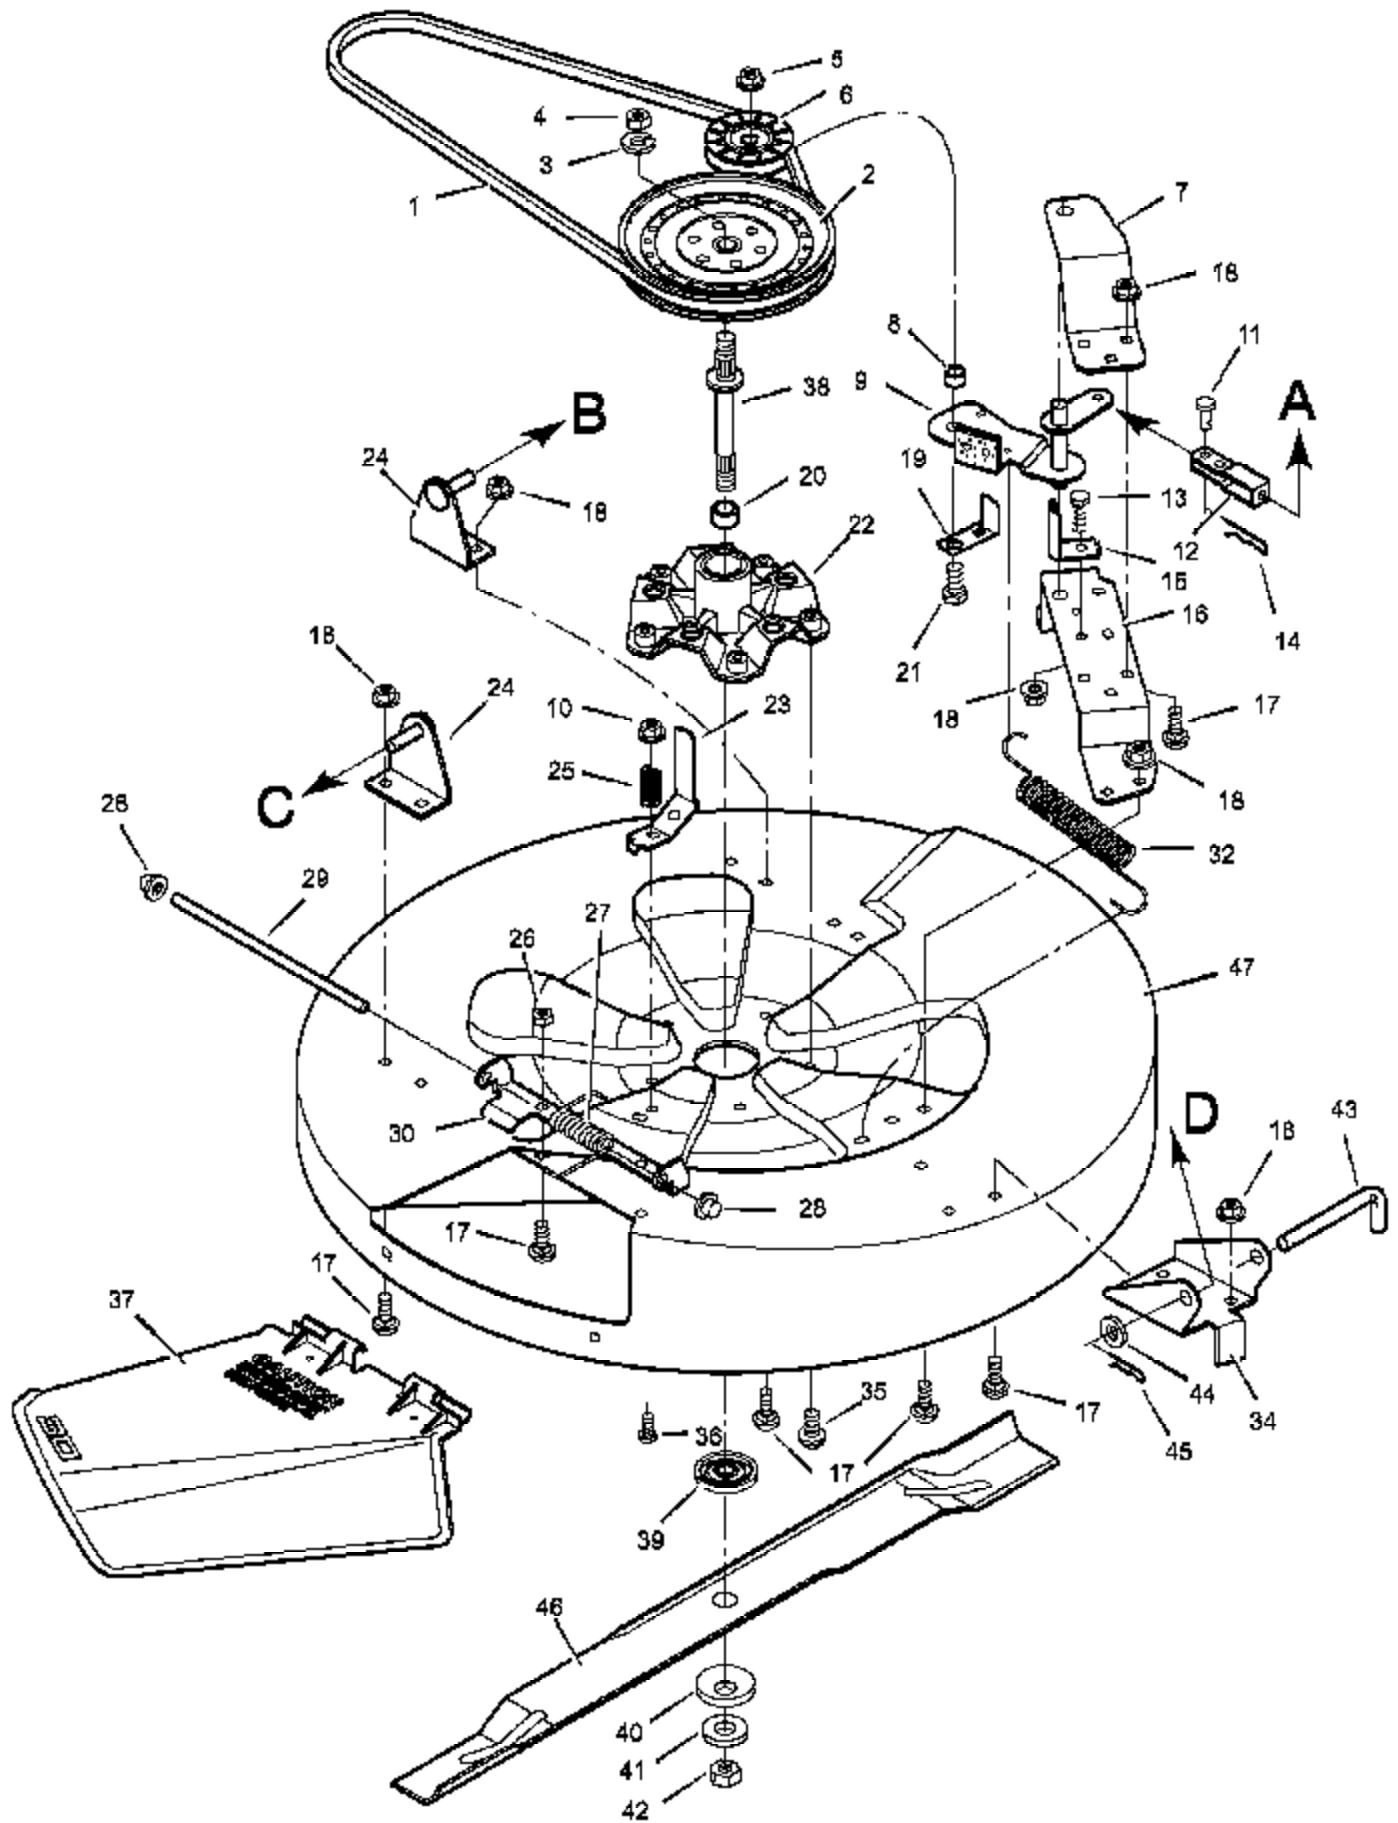

Ref #	Part Number	Qty	Description
1	091031		Switch, Seat Sensor
2	015X66		Locknut
3	001X38		Bolt
4	091414		Battery
5	0024X3		Cable, Battery Ground
6	026X49		Screw
7	024X24		Cable, Red Battery
8	091488		Cap, Ignition
9	094613		Solenoid
10	091489		Nut, Hex
11	056049		Cover, Solenoid (Optional)
12	091846		Switch, Ignition
13	020729		Key, Ignition
14	250X85		Harness, Chassis Wire
15	054212		Fuse
16	407078		Holder, Fuse
17	091032		Switch, Limit
18	26X233		Screw
19	024273		Switch, Limit
20	092372		Socket, Light
21	090084		Bulb, Light
22	054148		Cover, Terminal
23	091896		Tray, Battery
24	032618		Tie
25	091565		Clamp
26	091584		Tube, Drain

Ref #	Part Number	Qty	Description
63	17X148		Washer
64			Transaxle, Dana Model 4450-1 Parts are available from a Authorized Engine Service Center. See "Engines, Gasoline" or "Gasoline Engines" in the yellow pages of the telephone directory
65	002X53		Bolt, Carriage
66	056503 Z		Bracket, Transaxle
67	01X139		Bolt, Hex
68	17X160		Washer
69	056534		Key, Square
70	92308-601		Wheel & Tire Assembly
71	17X195		Washer
72	0011X3		E-Ring
73	024373		Valve Stem Also included with Key No. 70.
74	024393		Tire Only Also included with Key No. 70.
75	094618		Hub Cap Optional