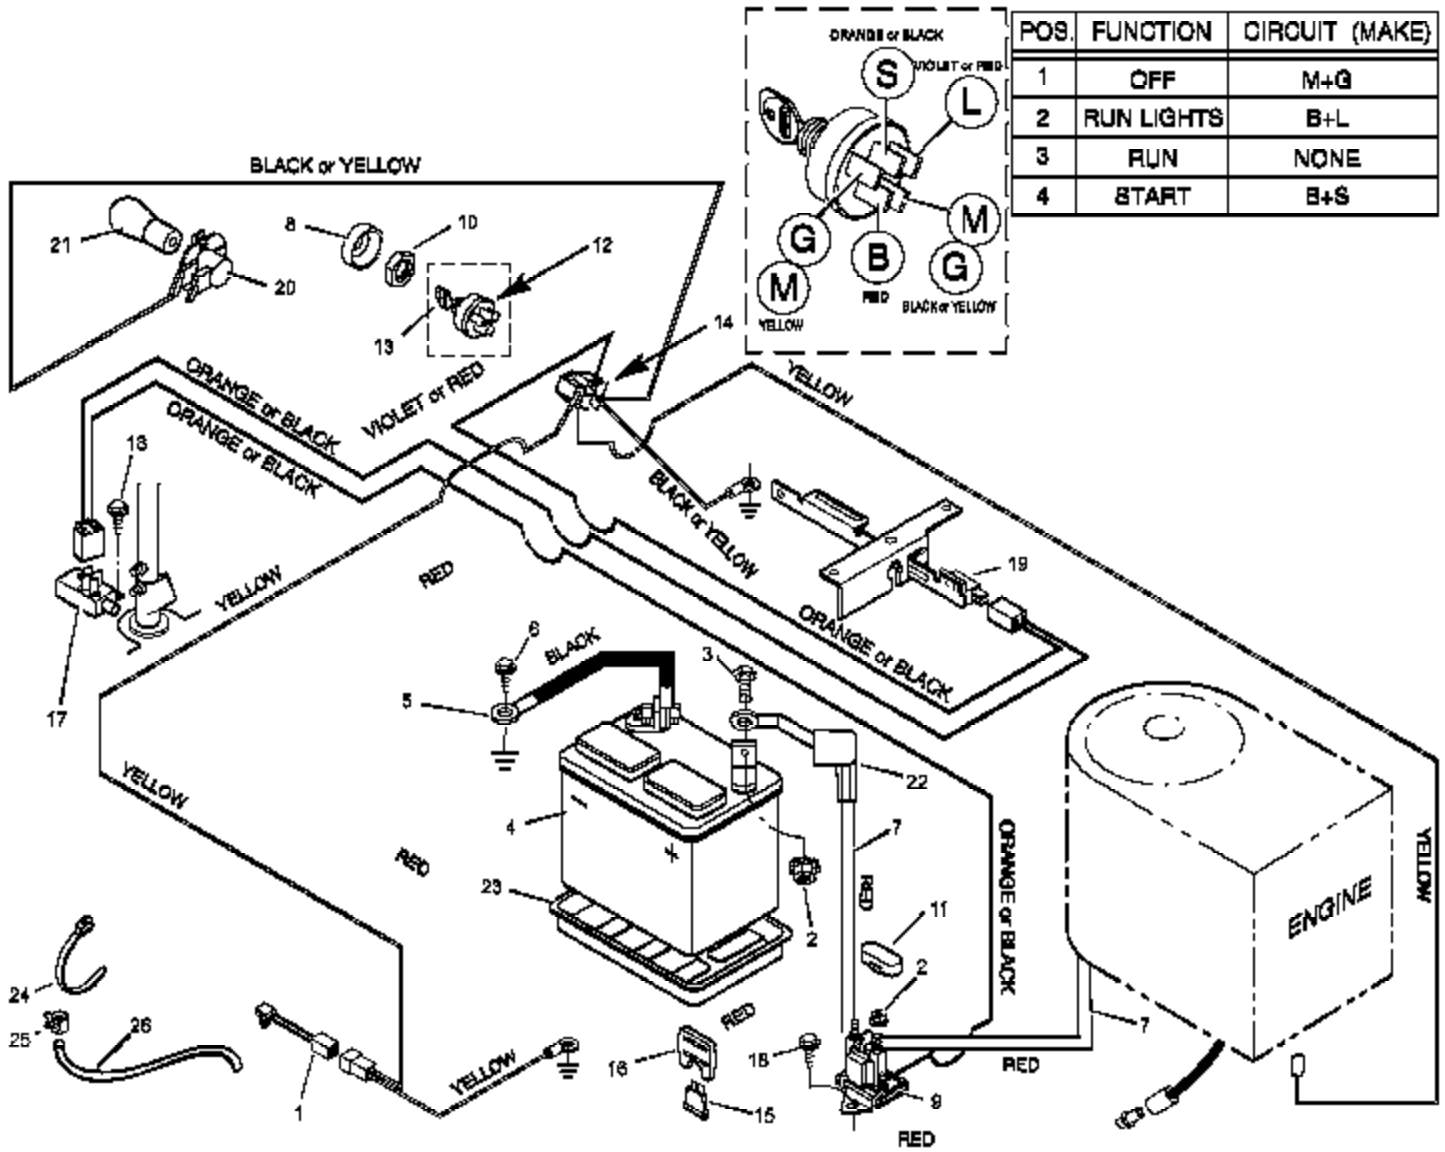

Ref #	Part Number	Qty	Description
1	091031		Switch, Seat Sensor
2	015X66		Locknut
3	001X38		Bolt
4	091414		Battery
5	0024X3		Cable, Battery Ground
6	026X49		Screw
7	024X24		Cable, Red Battery
8	091488		Cap, Ignition
9	094613		Solenoid
10	091489		Nut, Hex
11	056049		Cover, Solenoid (Optional)
12	091846		Switch, Ignition
13	020729		Key, Ignition
14	250X85		Harness, Chassis Wire
15	054212		Fuse
16	407078		Holder, Fuse
17	091032		Switch, Limit
18	26X233		Screw
19	024273		Switch, Limit
20	092372		Socket, Light
21	090084		Bulb, Light
22	054148		Cover, Terminal
23	091896		Tray, Battery
24	032618		Tie
25	091565		Clamp
26	091584		Tube, Drain

Ref #	Part Number	Qty	Description
63	17X148		Washer
64			Transaxle, Dana Model 4450-1 Parts are available from a Authorized Engine Service Center. See "Engines, Gasoline" or "Gasoline Engines" in the yellow pages of the telephone directory
65	002X53		Bolt, Carriage
66	056503 Z		Bracket, Transaxle
67	01X139		Bolt, Hex
68	17X160		Washer
69	056534		Key, Square
70	92308-601		Wheel & Tire Assembly
71	17X195		Washer
72	0011X3		E-Ring
73	024373		Valve Stem Also included with Key No. 70.
74	024393		Tire Only Also included with Key No. 70.
75	094618		Hub Cap Optional