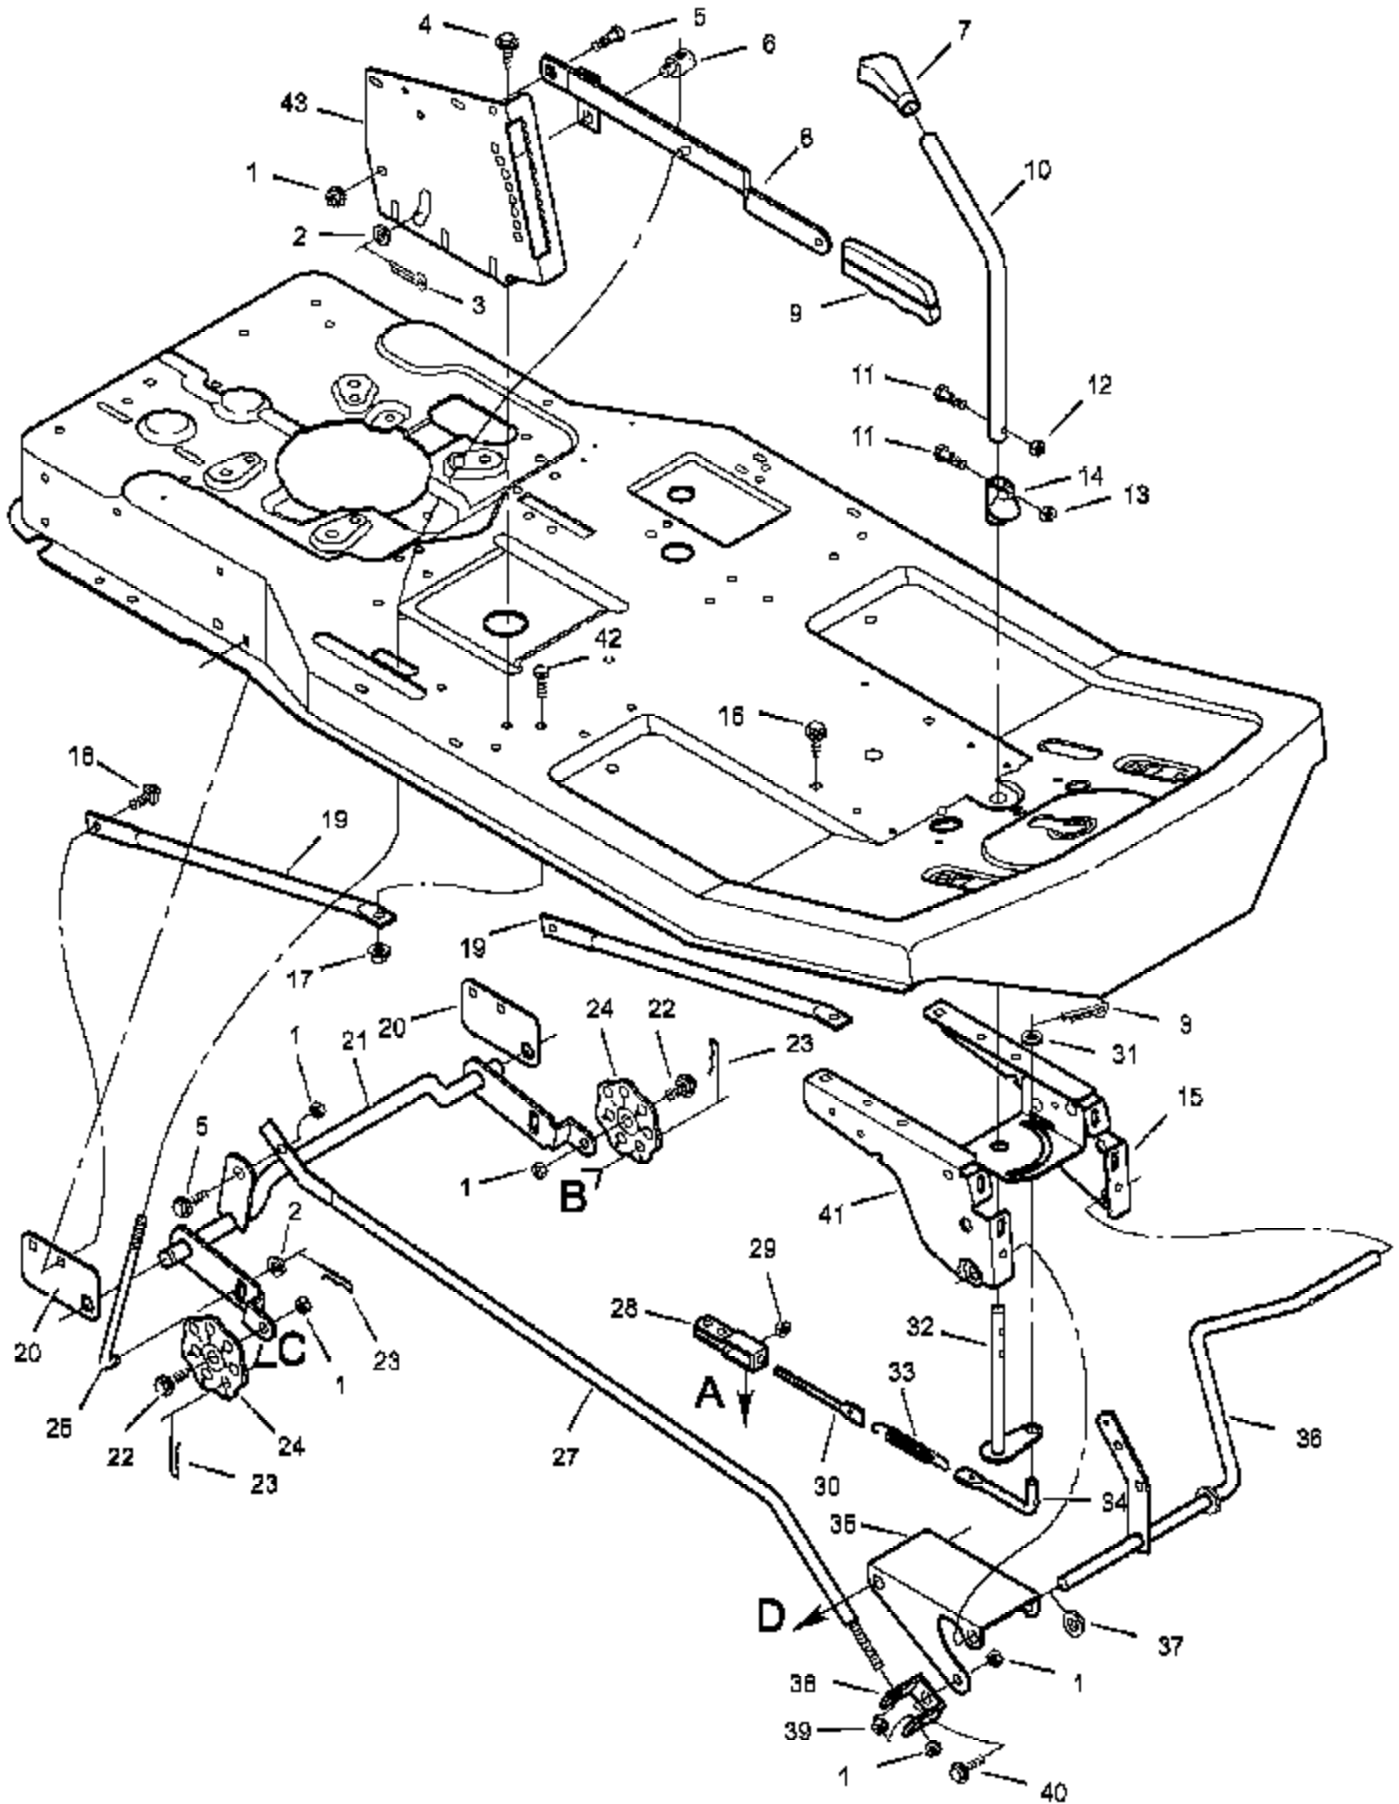

Ref #	Part Number	Qty	Description
1	015X84		Locknut, Flange
2	017X53 Z		Washer
3	030X20		Pin, Cotter
4	26X249		Screw
5	009X39		Bolt, Shoulder
6	021920		Nut, Adjusting
7	092698		Grip, Blade Control
8	056031E700		Lever Assembly, Lift
9	091573		Grip, Lift Lever
10	055927 Z		Attachment, Clutch
11	001X76		Bolt, Hex
12	015X66		Locknut
13	015X89		Locknut, Flange
14	055853		Cam, Blade Control
15	56224E700		Plate, Left Suspension
16	26X249		Screw
17	015X88		Locknut, Flange
18	002X64		Bolt, Carriage
19	055326		Strut, Frame
20	055270E700		Plate, Mounting
21	055346E700		Rod Assembly, Rear Suspension
22	0009X4		Bolt, Shoulder
23	0031X4		Pin, Hair
24	055344 Z		Plate, Adjusting
25	24839E700		Rod, Lifter
27	055957E700		Rod, Suspension
28	024471 Z		Clevis
29	0015X2		Nut, Hex
30	055271 Z		Link, Blade Drive
31	017X48		Washer
32	055930E700		Rod and Arm Assembly
33	165X67		Spring, Extension
34	055179 Z		Link, Front Deck
35	055139E700		Bracket, Front Suspension
36	056511E700		Lever, Pedal
37	17X122 Z		Washer
38	055298		Clevis
39	015X73		Locknut, Hex
40	009X17		Bolt, Shoulder
41	056023E700		Plate, Right Suspension
42	001X45		Bolt, Hex
43	056595E700		Plate, Index