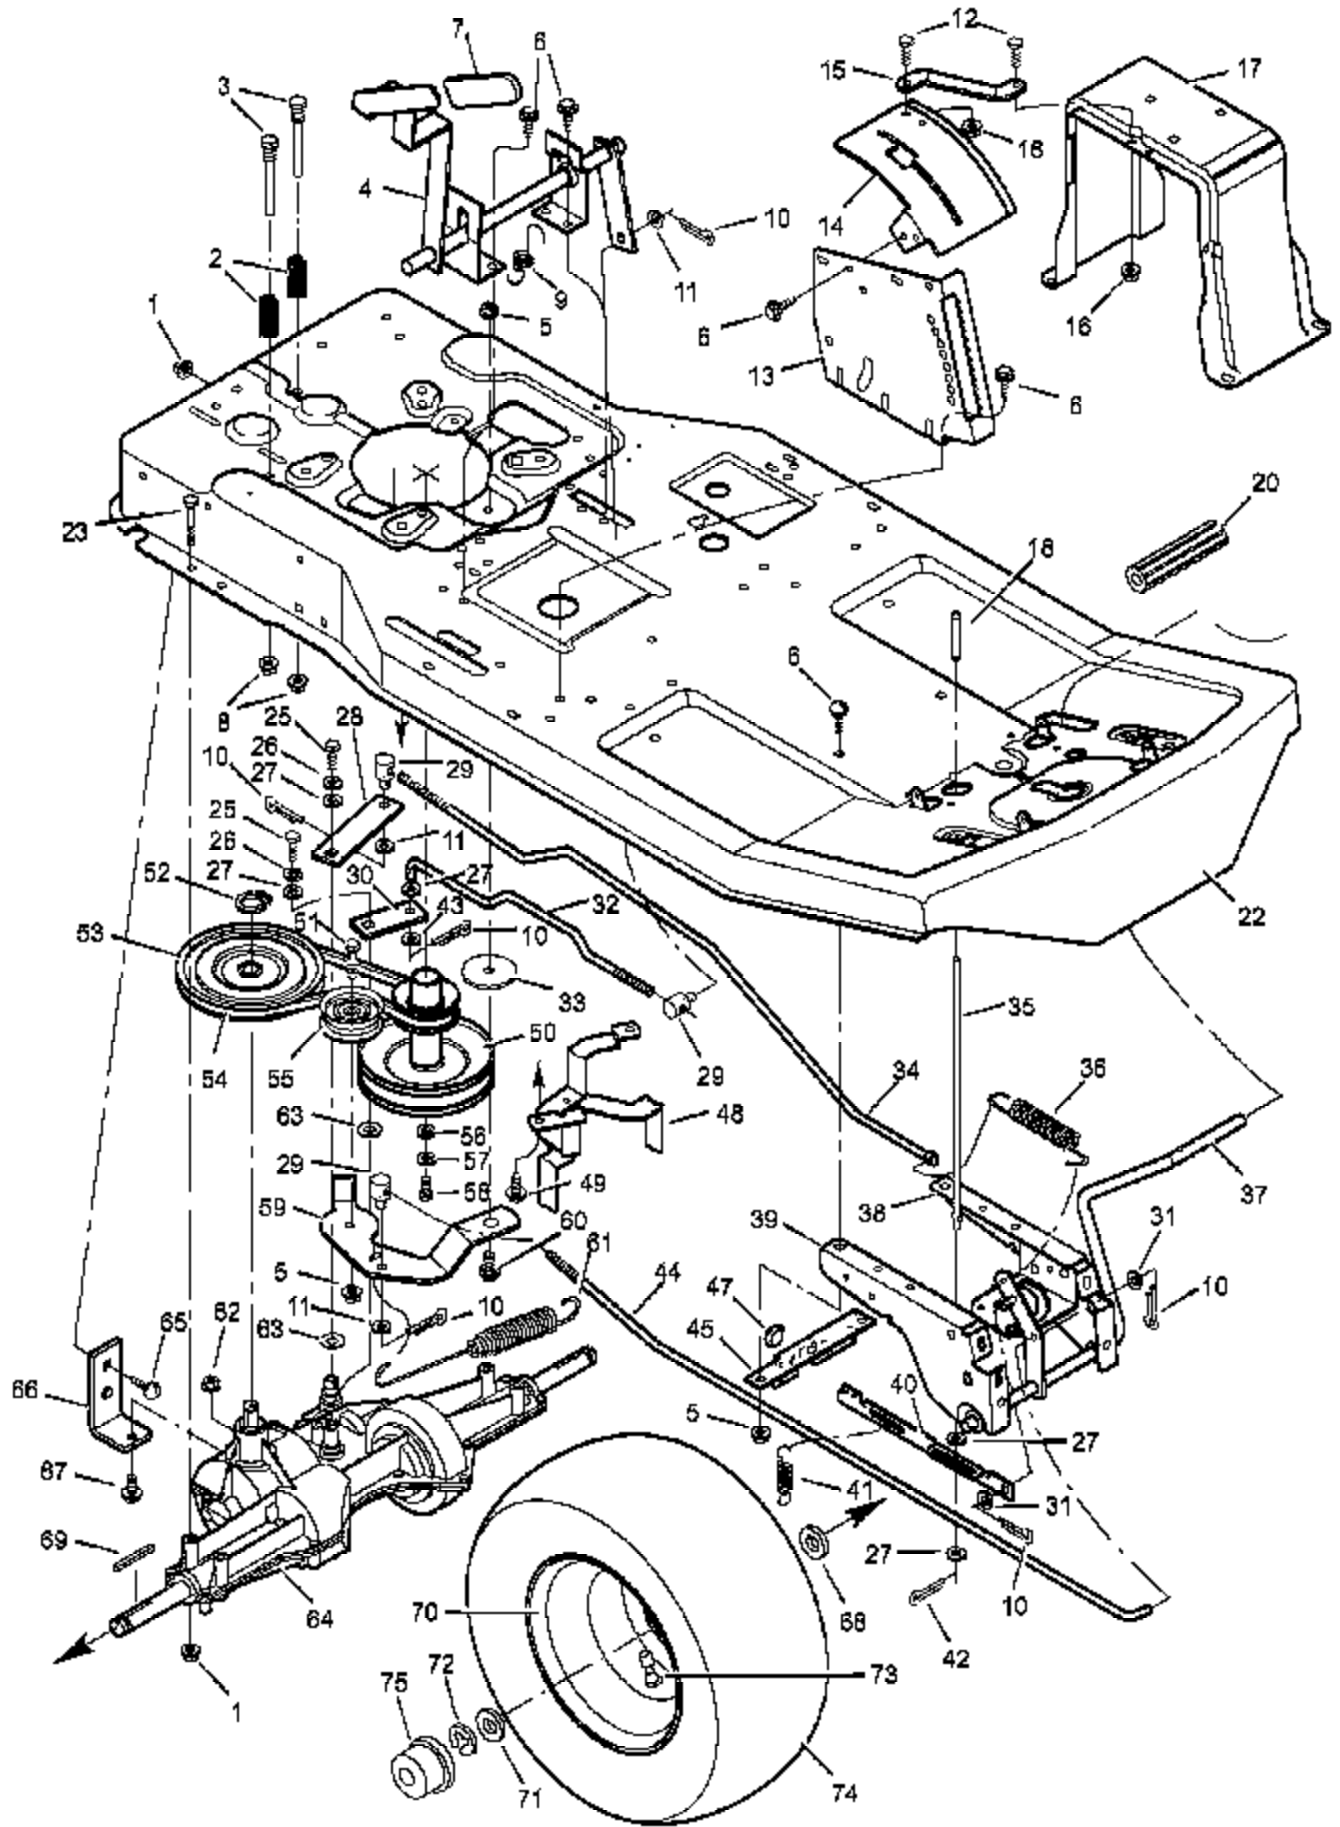

Ref #	Part Number	Qty	Description
1	091031		Switch, Seat Sensor
2	015X66		Locknut
3	001X38		Bolt
4	091414		Battery
5	0024X3		Cable, Battery Ground
6	026X49		Screw
7	024X24		Cable, Red Battery
8	091488		Cap, Ignition
9	094613		Solenoid
10	091489		Nut, Hex
11	056049		Cover, Solenoid (Optional)
12	091846		Switch, Ignition
13	020729		Key, Ignition
14	250X85		Harness, Chassis Wire
15	054212		Fuse
16	407078		Holder, Fuse
17	091032		Switch, Limit
18	26X233		Screw
19	024273		Switch, Limit
20	092372		Socket, Light
21	090084		Bulb, Light
22	054148		Cover, Terminal
23	091896		Tray, Battery
24	032618		Tie
25	091565		Clamp
26	091584		Tube, Drain

Ref #	Part Number	Qty	Description
63	17X148		Washer
64			Transaxle, Dana Model 4450-1 Parts are available from a Authorized Engine Service Center. See "Engines, Gasoline" or "Gasoline Engines" in the yellow pages of the telephone directory
65	002X53		Bolt, Carriage
66	056503 Z		Bracket, Transaxle
67	01X139		Bolt, Hex
68	17X160		Washer
69	056534		Key, Square
70	92308-601		Wheel & Tire Assembly
71	17X195		Washer
72	0011X3		E-Ring
73	024373		Valve Stem Also included with Key No. 70.
74	024393		Tire Only Also included with Key No. 70.
75	094618		Hub Cap Optional