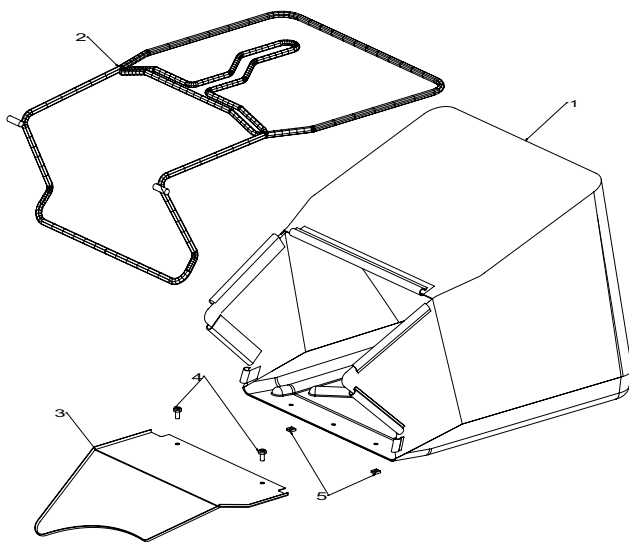

Catcher Assembly Fabric 957168

Item	Part No	Description	Qty
1	557263	Bag Assy- Catcher, RR	1
2	557092	Frame Assy- Catcher, RR	1
3	557256	Lip- Catcher, RR	1
4	503591	Screw, Pan M6x12	2
5	502098	Nut, M6 Squ Pressed	2