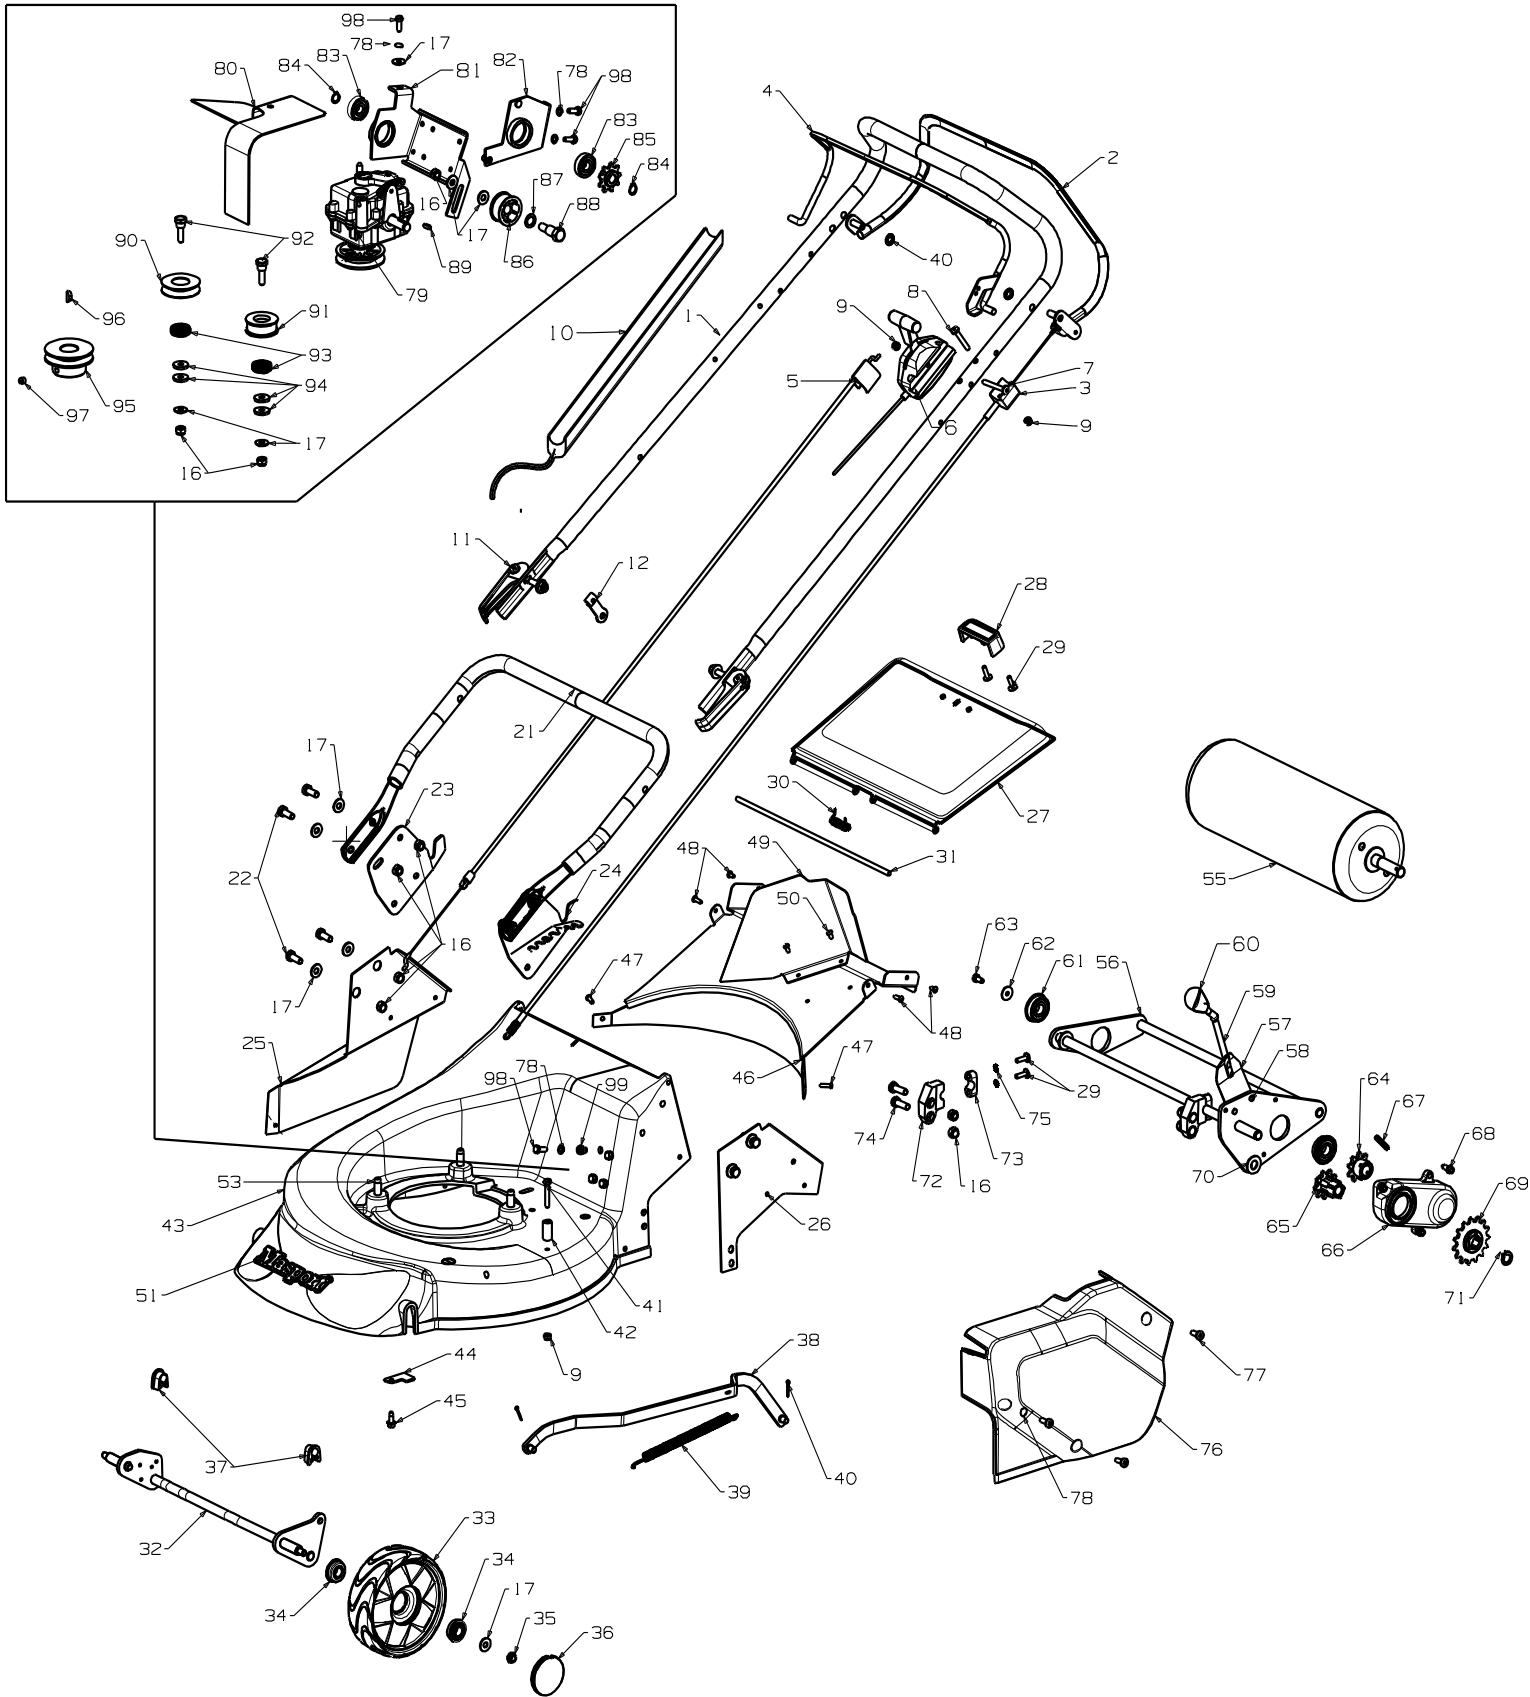

Powered by:
Rotarola AL SPE/S: B&S Series 675

Masport

Issue A.0
December 2012 BH
REF # 757947/S

When ordering PLEASE QUOTE PART NUMBER & Description, NOT Illustration No.
Determine right or left hand side from standing in operating position (standing at handle)
Bold Text = Assemblies, Bulleted Text * = Items included in the Assemblies