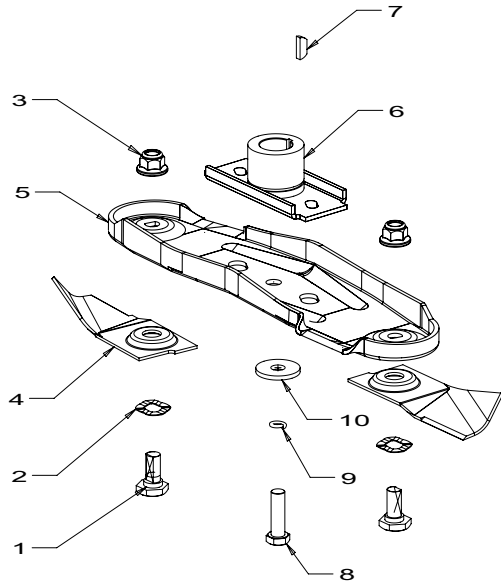

Powered by:
Rotarola AL SPE/S: B&S Series 675

Masport

Issue A.0
December 2012 BH
REF # 757947/S

460mm QuickCut Blade Assembly

Item	Part	Description	Qty
*	780658	Blade & Bolt Pack (Incl. items 1, 2, 3 & 4)	
*	783261	Blade Assy-460 QuickCut (Incl. items 1, 2, 3, 4 & 5)	
1*	581707	Bolt-Blade	2
2*	580693	Washer, Wavy 13.4 x 24.2	2
3*	503672	Nut, Flange Nyloc M10	2
4*	583490	Blade, Quick Cut - 460mm	2
5*	580653	Carrier- Blade, Quick Cut	1
6	031640	Driver Assy-Blade - 25mm	1
7	503363	Key, Woodruff - 5/8"x3/16"x1/4"	1
8	581610	Screw, Set NF 3/8" x 1.25 NYG8	1
9	500204	Washer, Spring 3/8"	1
10	503667	Washer, Flat 9.75 x 30 x 3.0	1