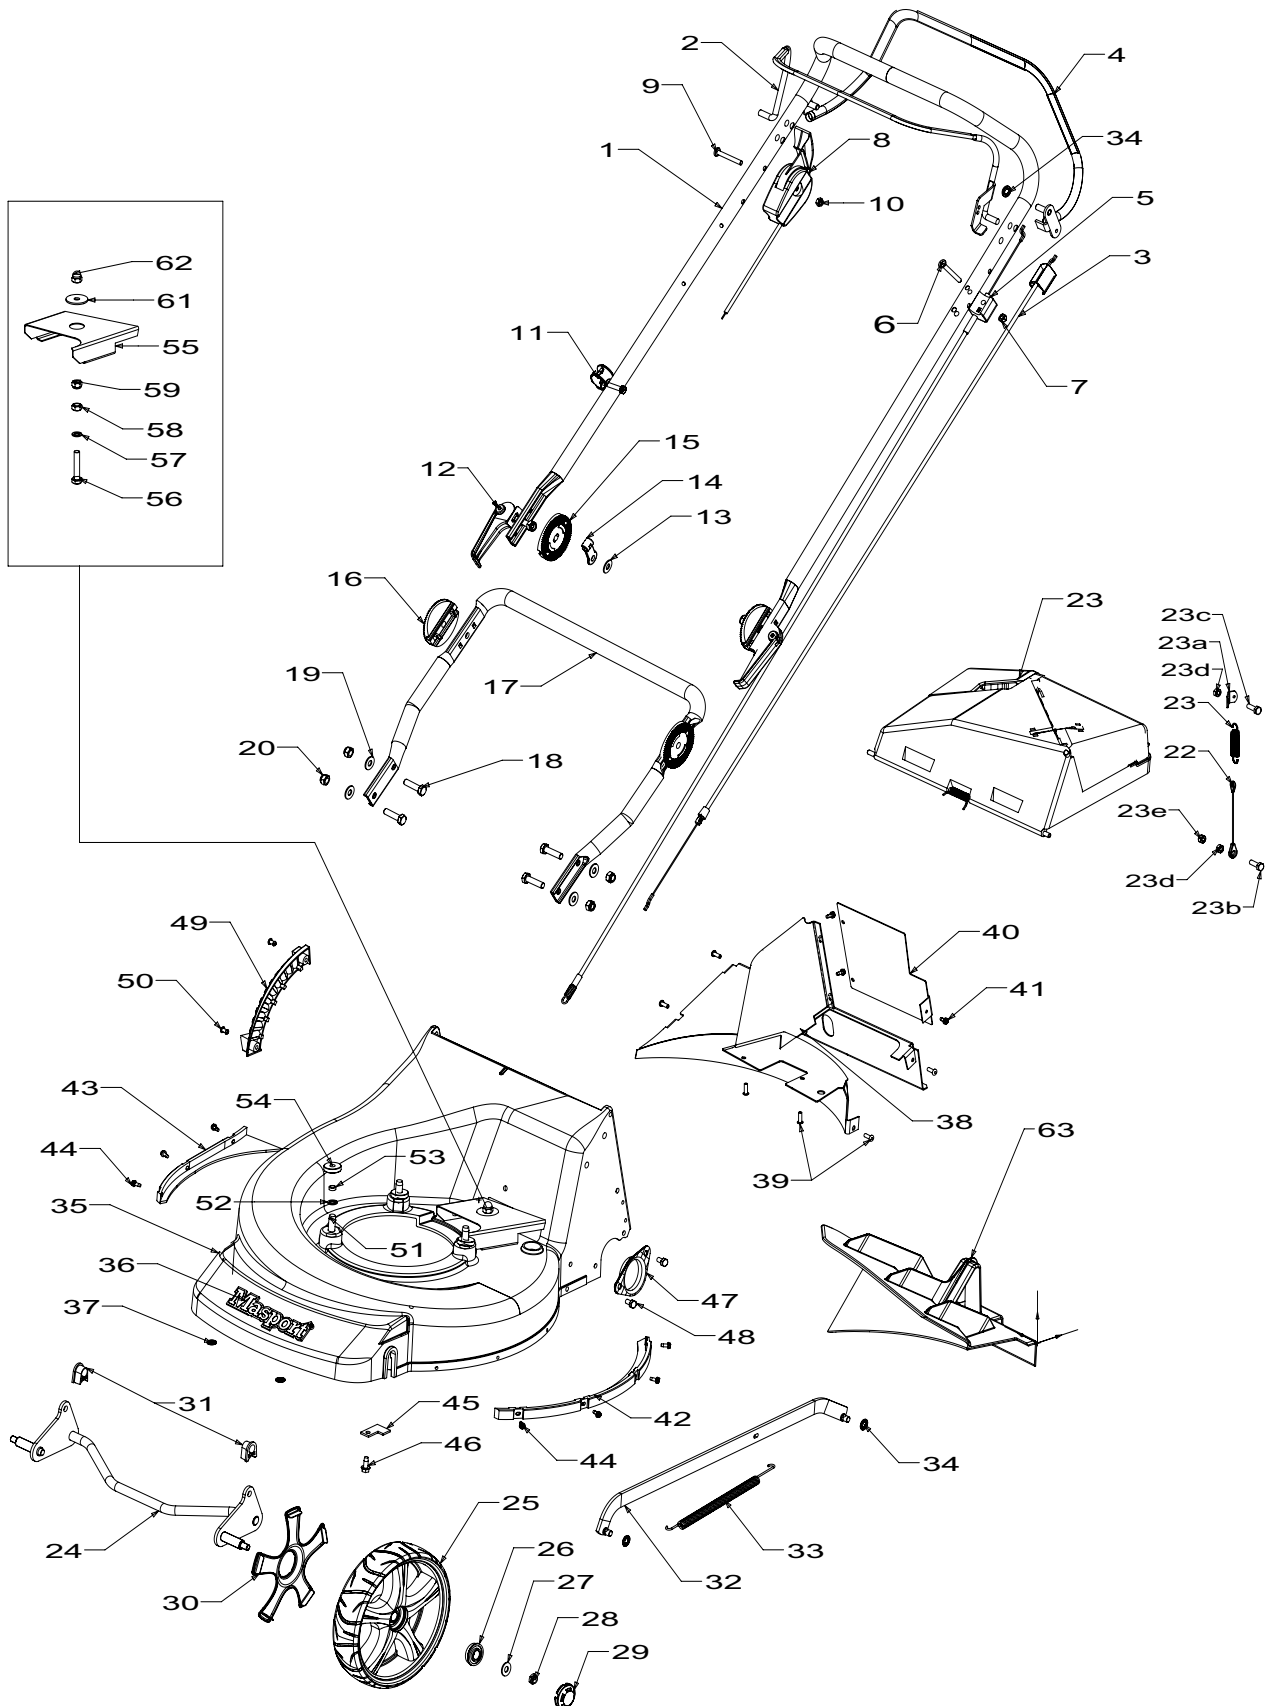

Powered by:
600AL SP Combo: B & S Series 675
600AL H SP Combo: Honda GXV 160

Masport

Issue B
July 2011 BH
REF # 779971S

When ordering PLEASE QUOTE PART NUMBER & Description, NOT Illustration No.
Determine right or left hand side from standing in operating position (standing at handle)

Powered by:
600AL SP Combo: B & S Series 675
600AL H SP Combo: Honda GXV 160

Masport

Issue B
July 2011 BH
REF # 779971S

Item No	Part No	Description	Qty	Item No	Part No	Description	Qty
1	781664	Handle&Sleeve-Upper,Adj SP OPC	1	32	981170	Rod Assy, Connecting SP	1
2	981740	Bail Arm Assy, OPC Flatnd	1	33	573844	Spring, Counter Balance SP	1
3	581656	Cable- Engine, OPC Push On	1	34	501365	Clip- Starlock, 5/16"	4
4	982161	Bail Arm Assy, SP	1			__==__	
5	582235	Cable- Clutch, Thumb Wheel	1	35	769117	Housing Assy-AliT18"COSP Ttnm1	
6	503604	Screw, Pan M6x45 Poz ZP	1			incl items 38-41, 45-46	
7	501764	Nut, M6 Nylocx 6 Thck	1	36	581240	Nameplate	1
8	583458	Control- Throttle, Assy Wescon	1	37	503150	Clip- Starlock, 5 Dia	2
9	503604	Screw, Pan M6x45 Poz ZP	1	38	573358	• Tunnel Assy, 18" SP/PUSH	1
10	501764	Nut, M6 Nyloc 6 Thck	1	39	503201	• Rivet- Pop 4x7.9	6
11	703856	Comfort Start Kit	1	40	573359	• Tunnel- GBox Cover 18" Ali	1
12	980456	Cam Lock Assy	2	41	503630	• Screw, S/T M4x10 Washer	3
13	501606	Washer, Flat 8x19x1.6	2	42	973839	Deflector- Air, LH Plastic	1
14	581527	Retainer- Clutch Cable	1	43	581525	Deflector- Air, RH Plastic	1
15	581660	Disc- Locking, Outer	2	44	503630	Screw, S/T 10x.4 Typ B	7
16	581659	Disc- Locking, Inner	2	45	980564	• Plate- Retainer, Front Axle 18"	2
		__==__		46	501599	• Screw, S/T 1/4x5/8 Hex	2
17	981712	Handle- Lower, "U" Adj 18"	1	47	581178	Retainer, Axle Rear	2
18	501597	Screw, Set M8x25 Hex	4	48	501959	Screw, Set M6x12 Hex	4
19	501606	Washer, Flat 8x19x1.6	4	49	580025	Quadrant, Height Selector Plastic	1
20	501793	Nut, M8 Nylocx 8 Thck	4	50	503660	Rivet- Pop 4.8x9	2
		__==__				B&S Engine Fastenings:	
21	767059	Flap Assy- Smart Chute 18"	1	51	580453	Screw,S/T 3/8x1-1/8 UNC TRIBLK	3
22	569731	Cable Smart Chute	1			Honda Engine Fastenings:	
23	580268	Spring Pedal	1	51	501345	Screw, Set NF 5/16x1.25 Hex HT	2
23a	569732	Bracket Smart Chute	1		501603	Screw, Set M8x50 Hex HT	1
23b	501600	Screw Set M6x20	1	52	503747	Washer, Spg 8	3
23c	501959	Screw, Set M6x12	1		501606	Washer, 8x19x1.6	3
23d	501682	Nut, M6	1	53	582172	Spacer- Engine	3
23e	501764	Nut,M6 Nylocx Thck	2	54	983448	Spacer- Base, Honda	3
		__==__					
24	583281	Axle Assy, Front 200mm Thrd	1	55	979080	Cover- Belt, 575 SP	1
25	579203	Wheel Assy- 200mm BB Mag Sil	2	56	501843	Screw, Set M8x40	1
		incl item 26		57	503747	Washer, Spring 8	1
26	551212	• Bearing- Wheel, Ball Type	4	58	501602	Nut, M8 Hex	1
27	501606	Washer, Flat 8x19x1.6	2	59	501793	Nut, M8 Hex Nyloc 8 Thck	1
28	503831	Nut, M8 Hex Nyloc 6 Thck	2	61	572199	Washer, Flat 8x32x2.0	1
29	579204	Hub Cap, Button Mag Silver	2	62	503526	Nut, M8 Hex Dome	1
30	579205	Cover- Inner, Wheel	2	63	573112	Insert- Mulching, 18"	1
31	580030	Bush- Pivot, Axle	2			NOT ILLUSTRATED	
					569324	Owners Manual	1

Bold Text = Assemblies
Bulleted Text = Items included in Assemblies

When ordering PLEASE QUOTE PART NUMBER & Description, NOT Illustration No.
Determine right or left hand side from standing in operating position (standing at handle)