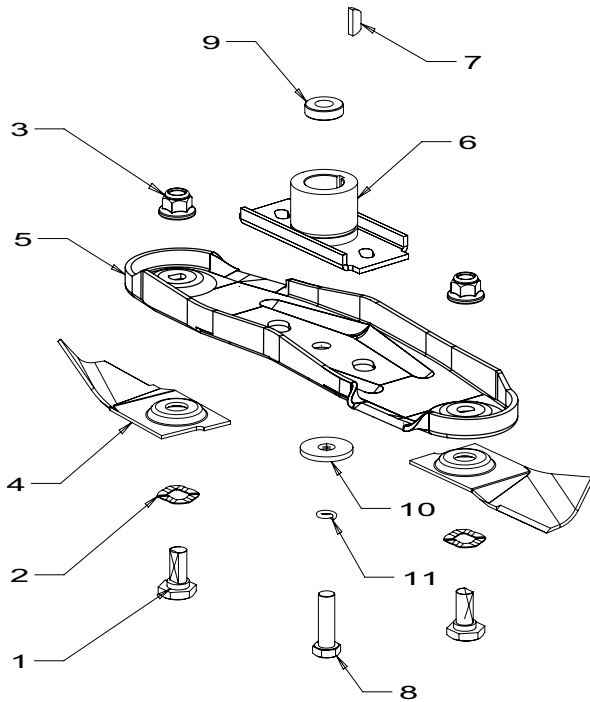

When ordering PLEASE QUOTE PART NUMBER & Description, NOT Illustration No.
 Determine right or left hand side from standing in operating position (standing at handle)

Powered by:
 600AL SP Combo: B & S Series 675
 600AL H SP Combo: Honda GXV 160

Masport

Issue B
 July 2011 BH
 REF # 779971S

460mm Blade Assembly

Item	Part No	Description	Qty
1	581707	Bolt- Pivot M10x22 Blade	2
2	580693	Washer, Wavy 13.4 x 24.2	2
3	503672	Nut, Flange Nyloc M10	2
4	583049	Blade, Quick Cut - 460mm EU	2
5	580653	Carrier, Blade Quick Cut	2
B&S Engine:			
6	531640	Driver Assy-Blade - 25mm	1
7	503363	Key, Woodruff - 5/8" x 3/16" x 1/4"	1
8	581610	Screw,Set NF 3/8" x 1.25 NYG8	1
Honda Engine:			
6	514173	Driver Assy-Blade - 7/8" Shaft	1
7	579060	Key, Square - 1/4" x 1/4" x 2 1/4"	1
8	581610	Screw,Set NF 3/8" x 1.25 NYG8	1
9	583542	Spacer- Driver, Honda	1
10	503667	Washer, Flat 9.75 x 30 x 4	1
11	500204	Washer, Spring 3/8"	1

Catcher Assembly

Item	Part No	Description	Qty
1	579119	Catcher-Handle Plasic	1
2	579120	Catcher- Lid 18"	1
3	579117	Catcher- Top 18	1
4	982364	Catcher, Bottom Maxicut	1
5	573133	Catcher- Lip, 469 ST SP	1
6	582222	Backing Plate-Lip, Catcher	1
7	582223	Plate- Rivet, Catcher Bckng	1
8	502098	Nut, M6 Squ Pressed	5
9	503591	Screw, Pan M6x12	5
10	501303	Rivet, Pop 4.0x7.9	4