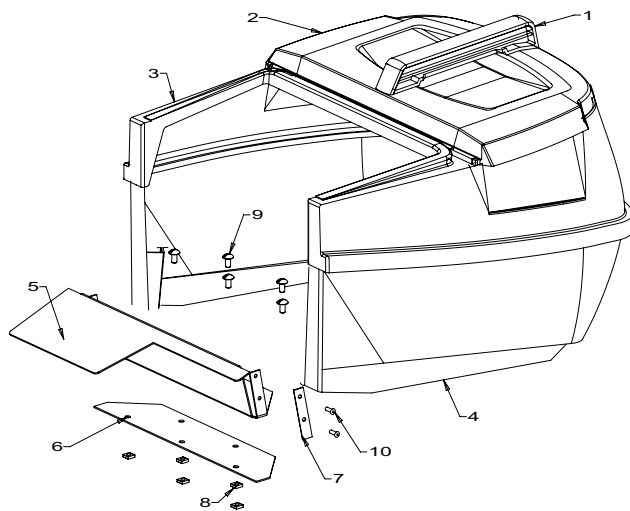

Masport

Issue B
 July 2011 BH
 REF # 779971S

460mm Blade Assembly

Item	Part No	Description	Qty
1	581707	Bolt- Pivot M10x22 Blade	2
2	580693	Washer, Wavy 13.4 x 24.2	2
3	503672	Nut, Flange Nyloc M10	2
4	583049	Blade, Quick Cut - 460mm EU	2
5	580653	Carrier, Blade Quick Cut	2
B&S Engine:			
6	531640	Driver Assy-Blade - 25mm	1
7	503363	Key, Woodruff - 5/8" x 3/16" x 1/4"	1
8	581610	Screw,Set NF 3/8" x 1.25 NYG8	1
Honda Engine:			
6	514173	Driver Assy-Blade - 7/8" Shaft	1
7	579060	Key, Square - 1/4" x 1/4" x 2 1/4"	1
8	581610	Screw,Set NF 3/8" x 1.25 NYG8	1
9	583542	Spacer- Driver, Honda	1
10	503667	Washer, Flat 9.75 x 30 x 4	1
11	500204	Washer, Spring 3/8"	1

Catcher Assembly

Item	Part No	Description	Qty
1	579119	Catcher-Handle Plasic	1
2	579120	Catcher- Lid 18"	1
3	579117	Catcher- Top 18	1
4	982364	Catcher, Bottom Maxicut	1
5	573133	Catcher- Lip, 469 ST SP	1
6	582222	Backing Plate-Lip, Catcher	1
7	582223	Plate- Rivet, Catcher Bckng	1
8	502098	Nut, M6 Squ Pressed	5
9	503591	Screw, Pan M6x12	5
10	501303	Rivet, Pop 4.0x7.9	4