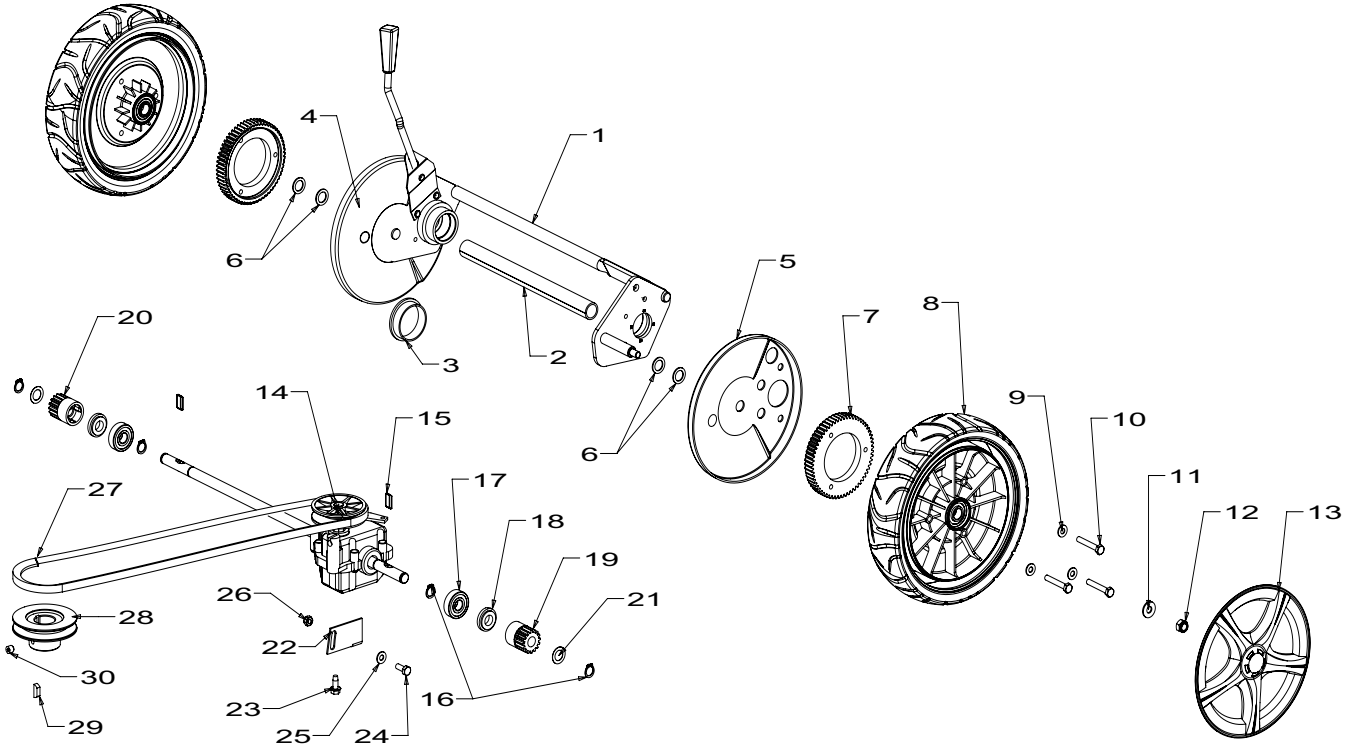

Powered by:
600AL SP : B & S Series 675

Masport

Issue A
May 2010
REF # 783763

Item No	Part No	Description	Qty	Item No	Part No	Description	Qty
1	773416	Axle Assy, Rear Compl 18" SP	1	14	582170	Gear Box, Single Speed	1
2	580614	Sleeve, Rear Axle SP	1	15	581092	Pawl, Pinion 950 SP	2
3	580091	Bush- Pivot, Rear Axle	2	16	503759	Circlip, 12 EXT DIN 471	4
4	579426	Dust, Cover RH	1	17	501213	Bearing, 12x32x10 6201 2RS	2
5	579427	Dust, Cover LH	1	18	581093	Cap, Pinion 950 SP Plastic	2
6	503301	Washer, Flt 1/2x3/4x18G	4	19	581090	Pinion, LH 950 SP	1
7	579428	Gear, Driving- Narrow	2	20	581091	Pinion, RH 950 SP	1
8	579070	Wheel Assy- 220mm BB MSV SP	2	21	503102	Washer, Flat 12x20x0.4	2
9	501703	Washer, Flat 6x14x1.2	6	22	582169	Mount, Gearbox	1
10	501815	Screw, Set M6x35	6	23	501863	Screw, Set M8x12	1
11	501606	Washer, Flat 8x19x1.6	2	24	501702	Screw, Set M6x16	1
12	503831	Nut, M8 Nyloc 6 Thck	2	25	501703	Washer, Flat 6x14x1.2	1
13	579207	Hub Cap, 220mm MSV SP Silver	2	26	501764	Nut, M6 Nyloc 6 Thck	1
		==		27	557257	Belt- V PIX 'X' TRA 800	1
				28	582373	Pulley- Engine, 25Bx79Dx34H SP	1
				29	503363	Key- W/Ruff 5/8x3/16x1/4	1
				30	503386	Screw, Grub M8x8	1
						==	

When ordering PLEASE QUOTE PART NUMBER & Description, NOT Illustration No.
Determine right or left hand side from standing in operating position (standing at handle)