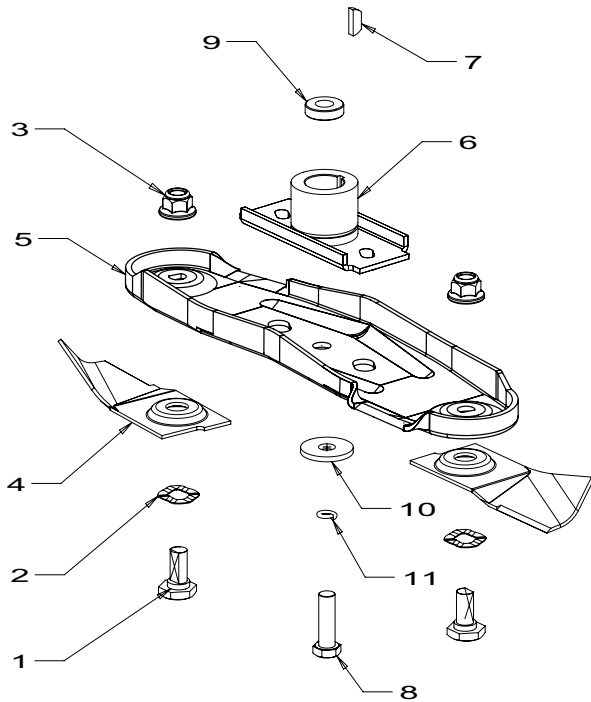

When ordering PLEASE QUOTE PART NUMBER & Description, NOT Illustration No.
Determine right or left hand side from standing in operating position (standing at handle)

Powered by:
600AL SP : B & S Series 675

Masport

Issue A
May 2010
REF # 783763

460mm Blade Assembly

Item	Part No	Description	Qty
1	581707	Bolt- Pivot M10x22 Blade	2
2	580693	Washer, Wavy 13.4 x 24.2	2
3	503672	Nut, Flange Nyloc M10	2
4	583049	Blade, Quick Cut - 460mm EU	2
5	980653	Carrier, Blade Quick Cut	2
6	031640	Driver Assy-Blade - 25mm	1
7	503363	Key, Woodruff - 5/8" x 3/16" x 1/4"	1
8	581610	Screw, Set NF 3/8" x 1.25 NYG8	1
9	503419	Washer, Flt 10x23x3.0	1
10	503667	Washer, Flat 9.75 x 30 x 4	1
11	500204	Washer, Spring 3/8"	1

Catcher Assembly - 783244

Item	Part No	Description	Qty
1	580673	Catcher-Handle Plastic	1
2	580674	Catcher- Lid 18"	1
3	579117	Catcher- Top 18	1
4	982364	Catcher, Bottom Maxicut	1
5	583216	Catcher- Lip, 575 SP	1
6	582222	Backing Plate-Lip, Catcher	1
7	582223	Plate- Rivet, Catcher Bckng	1
8	502098	Nut, M6 Squ Pressed	5
9	503591	Screw, Pan M6x12	5
10	501303	Rivet, Pop 4.0x7.9	4