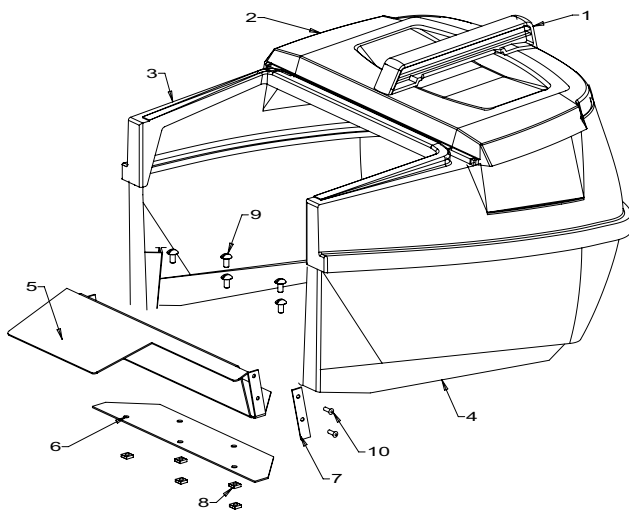

When ordering PLEASE QUOTE PART NUMBER & Description, NOT Illustration No.
Determine right or left hand side from standing in operating position (standing at handle)

Powered by:
600AL SP : B & S Series 675

Masport

Issue A
May 2010
REF # 783763

460mm Blade Assembly

Item	Part No	Description	Qty
1	581707	Bolt- Pivot M10x22 Blade	2
2	580693	Washer, Wavy 13.4 x 24.2	2
3	503672	Nut, Flange Nyloc M10	2
4	583049	Blade, Quick Cut - 460mm EU	2
5	980653	Carrier, Blade Quick Cut	2
6	031640	Driver Assy-Blade - 25mm	1
7	503363	Key, Woodruff - 5/8" x 3/16" x 1/4"	1
8	581610	Screw, Set NF 3/8" x 1.25 NYG8	1
9	503419	Washer, Flt 10x23x3.0	1
10	503667	Washer, Flat 9.75 x 30 x 4	1
11	500204	Washer, Spring 3/8"	1

Catcher Assembly - 783244

Item	Part No	Description	Qty
1	580673	Catcher-Handle Plastic	1
2	580674	Catcher- Lid 18"	1
3	579117	Catcher- Top 18	1
4	982364	Catcher, Bottom Maxicut	1
5	583216	Catcher- Lip, 575 SP	1
6	582222	Backing Plate-Lip, Catcher	1
7	582223	Plate- Rivet, Catcher Bckng	1
8	502098	Nut, M6 Squ Pressed	5
9	503591	Screw, Pan M6x12	5
10	501303	Rivet, Pop 4.0x7.9	4