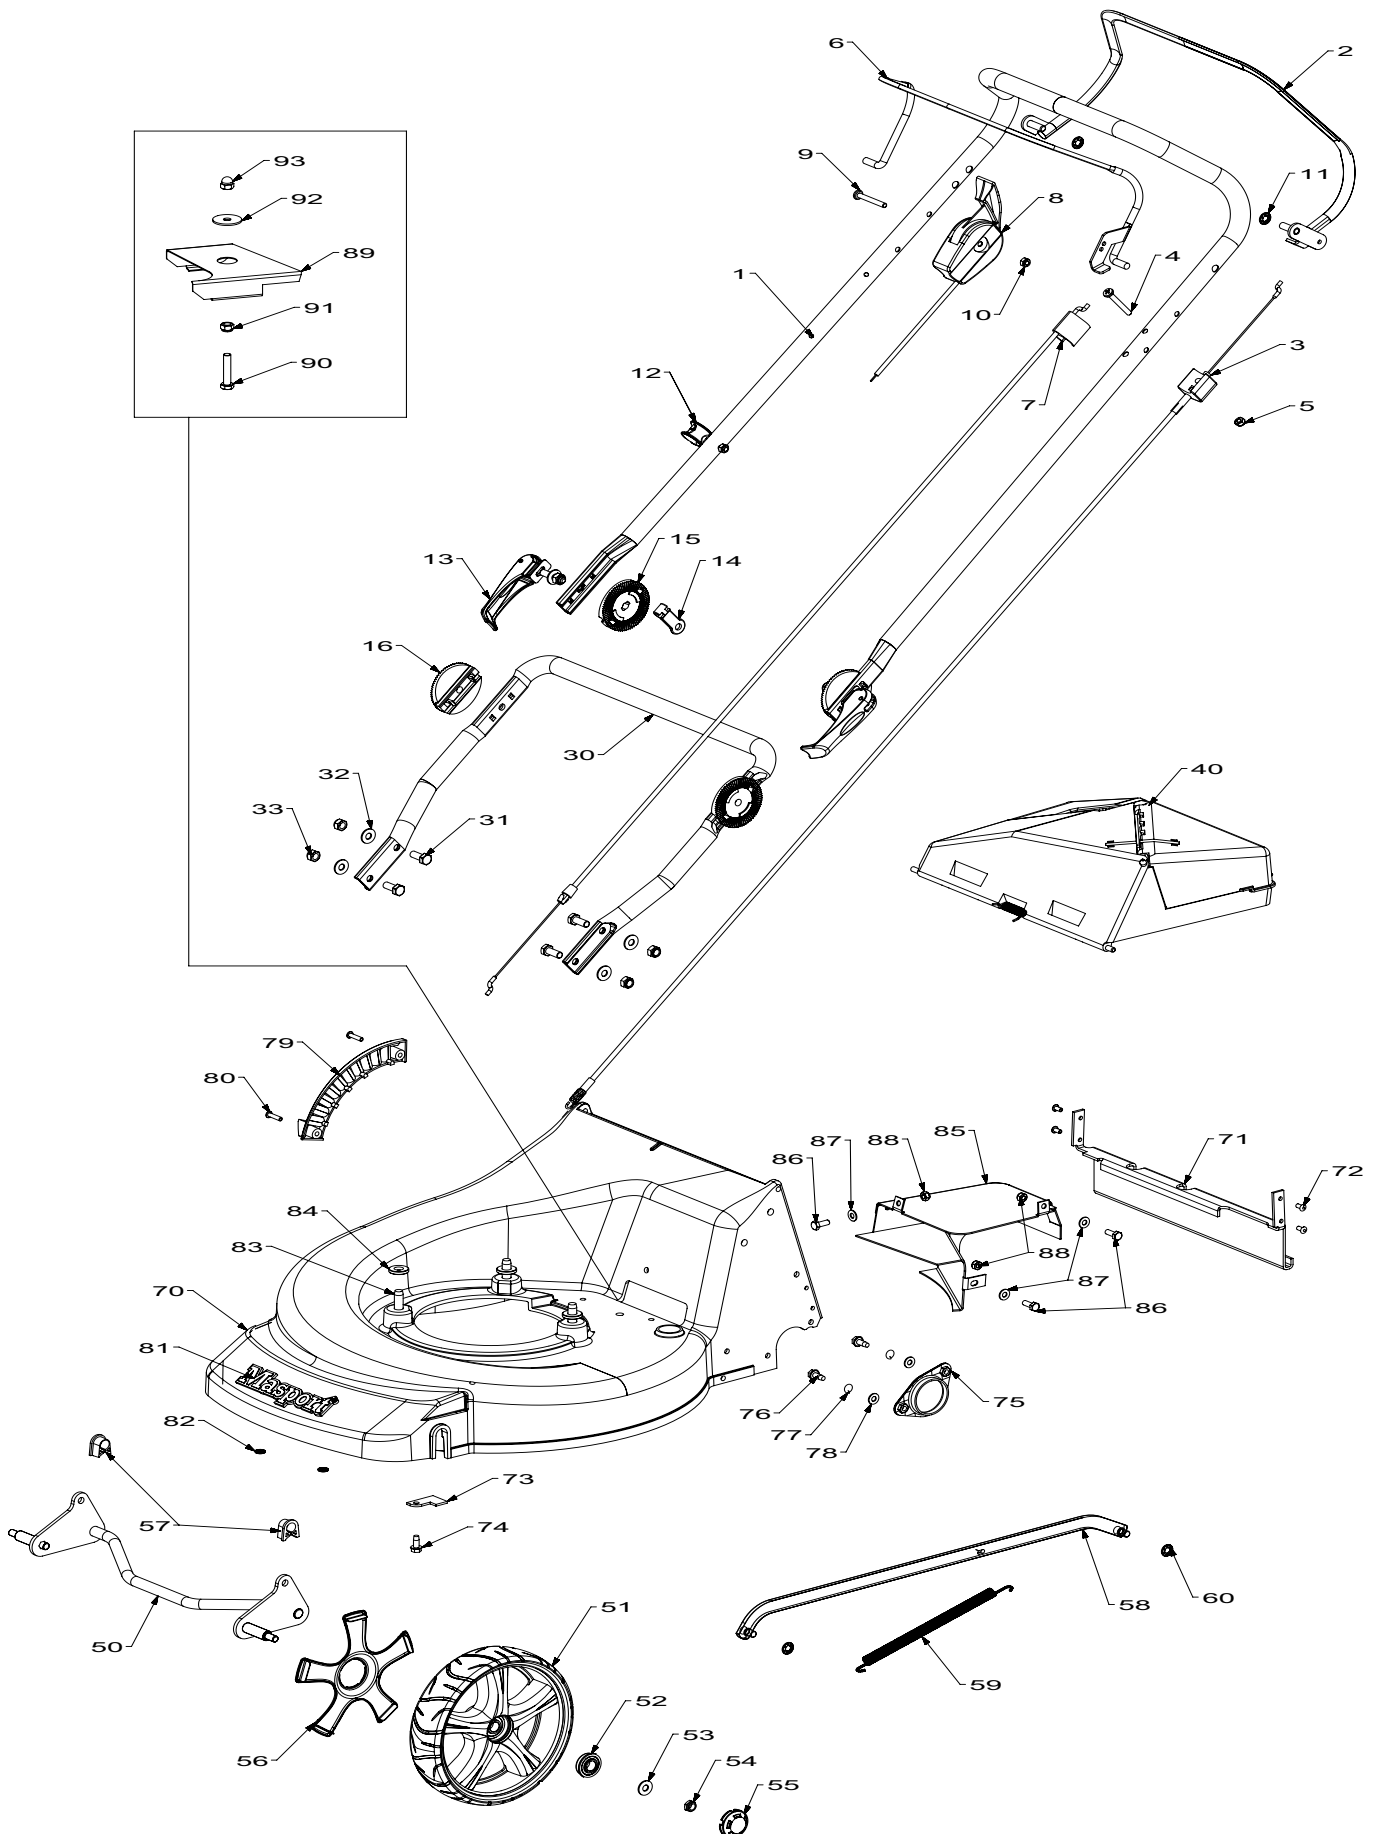

Powered by:
600AL SP : B & S Series 675

Masport

Issue A
May 2010
REF # 783763

When ordering PLEASE QUOTE PART NUMBER & Description, NOT Illustration No.
Determine right or left hand side from standing in operating position (standing at handle)

Powered by:
600AL SP : B & S Series 675

Masport

Issue A
May 2010
REF # 783763

Item No	Part No	Description	Qty	Item No	Part No	Description	Qty
1	781664	Handle Assy- Upper, Adj SP OPC1		74	501599	*Screw, S/T 1/4x5/8 Hex	2
2	981740	Bail Arm Assy, OPC Flatnd	1	75	581178	Retainer, Axle Rear	2
3	581656	Cable- Engine, OPC Push On	1	76	501702	Screw, Set M6x16 Hex	4
4	982161	Bail Arm Assy, SP	1	77	500201	Washer, Spg 6	4
5	582235	Cable- Clutch, Thumb Wheel	1	78	501703	Washer, Flt 6x14x1.2	4
6	503604	Screw, Pan M6x45 Poz ZP	1	79	580025	Quadrant, Height Selector Plastic	1
7	501764	Nut, M6 Nylox 6 Thck	1	80	503660	Rivet- Pop 4.8x9	2
8	583458	Control Assy- Throttle, Wescon	1	81	581240	Nameplate	1
9	503604	Screw, Pan M6x45 Poz ZP	1	82	503150	Clip- Starlock, 5 Dia	2
10	501764	Nut, M6 Nylox 6 Thck	1	83	580453	Screw, S/T 3/8x1-1/8 UNC TRIBLK	3
11	501365	Clip- Starlock, 5/16"	2	84	503419	Washer, Flt 10x23x3.0	3
12	703856	Comfort Start Kit, 40mm	1	85	983212	Cover Assy- Gearbox, 575 SP	1
13	779755	Cam Lock Assy	2	86	501702	Screw, Set M6x16	1
14	581527	Retainer- Clutch Cable	1	87	501703	Washer, Flat 6x14x1.2	1
15	581660	Disc- Locking, Outer	2	88	501764	Nut, M6 Hex Nyloc 6 Thck	1
16	581659	Disc- Locking, Inner	2	89	979080	Cover- Belt, 575 SP	1
		__==__		90	501843	Screw, Set M8x40 Hex	1
30	981712	Handle- Lower, "U" Adj 18"	1	91	501602	Nut, M8 Hex	1
31	501597	Screw, Set M8x25 Hex	4		503747	Washer, Spg 8	1
32	501606	Washer, Flat 8x19x1.6	4	92	572199	Washer, Flt 8x32x2.0	1
33	501793	Nut, M8 Nylox 8 Thck	4	93	503526	Nut, M8 Hex Dome	1
		__==__				NOT ILLUSTRATED	
40	781649	Flap Assy- Smart Chute 18"	1		573519	Owners Manual	1
		__==__					
50	583281	Axle Assy, Front 200mm Thrd	1				
51	579203	Wheel Assy- 200mm BB Mag	2				
		incl item 52					
52	551212	*Bearing- Wheel, Ball Type	4				
53	501606	Washer, Flat 8x19x1.6	2				
54	503831	Nut, M8 Hex Nyloc 6 Thck	2				
55	579204	Hub Cap, Button Mag	2				
56	579205	Cover- Inner, Wheel	2				
57	580030	Bush- Pivot, Axle	2				
58	581170	Rod Assy, Connecting SP	1				
59	580621	Spring, Counter Balance SP	1				
60	501365	Clip- Starlock, 5/16"	2				
		__==__					
70	779480	Housing Assy- Ali 18" F/S SP	1				
		Ttnm, incl items 71 - 74					
71	583192	*Brace- Rear, 575 SP	1				
72	501303	*Rivet- Pop, 4.0x7.9	4				
73	980564	*Plate- Retainer, Front Axle 18"	2				

When ordering PLEASE QUOTE PART NUMBER & Description, NOT Illustration No.
Determine right or left hand side from standing in operating position (standing at handle)