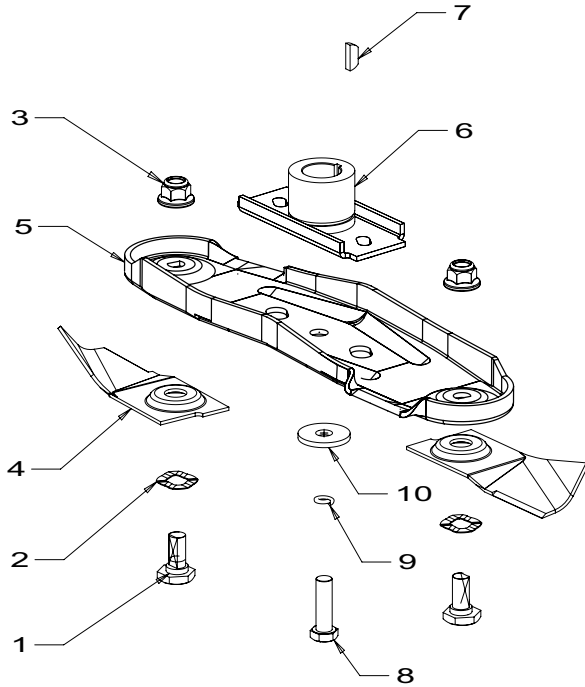

Powered by:
500 AL : B & S Series 650

Masport

460mm Quick Cut Blade Assembly

Item	Part No	Description	Qty
1	581707	Bolt-Blade	2
2	580693	Washer, Wavy 13.4 x 24.2	2
3	503672	Nut, Flange Nyloc M10	2
4	583049	Blade, Quick Cut - 460mm	2
5	980653	Carrier- Blade, Quick Cut	1
6	031640	Driver Assy- Blade, 25mm	1
7	503363	Key, Woodruff - 5/8"x3/16"x1/4"	1
8	581610	Screw,Set NF 3/8" x 1.25 NYG8	1
9	500204	Washer, Spring 3/8"	1
10	503667	Washer, Flat 9.75 x 30 x 3.0	1