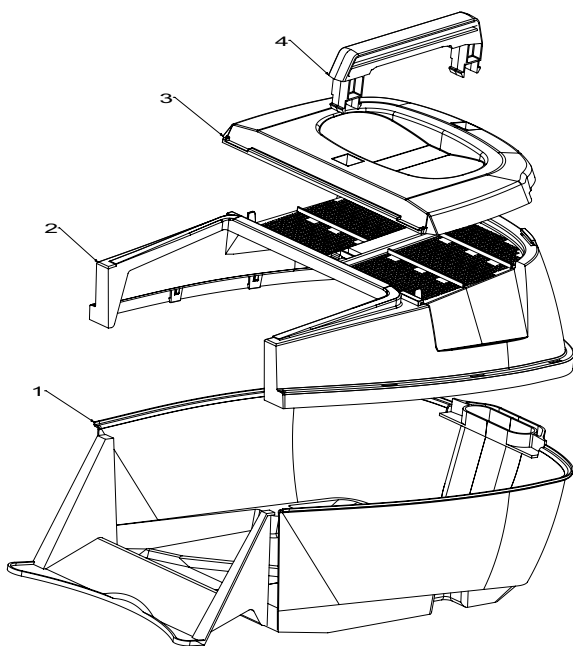

Catcher Assembly Plastic - 980670

Item	Part No	Description	Qty
1	983295	Bottom-Catcher, 18"	1
2	579117	Top-Catcher, 18"	1
3	579120	Lid-Catcher, 18"	1
4	579119	Handle-Catcher	1