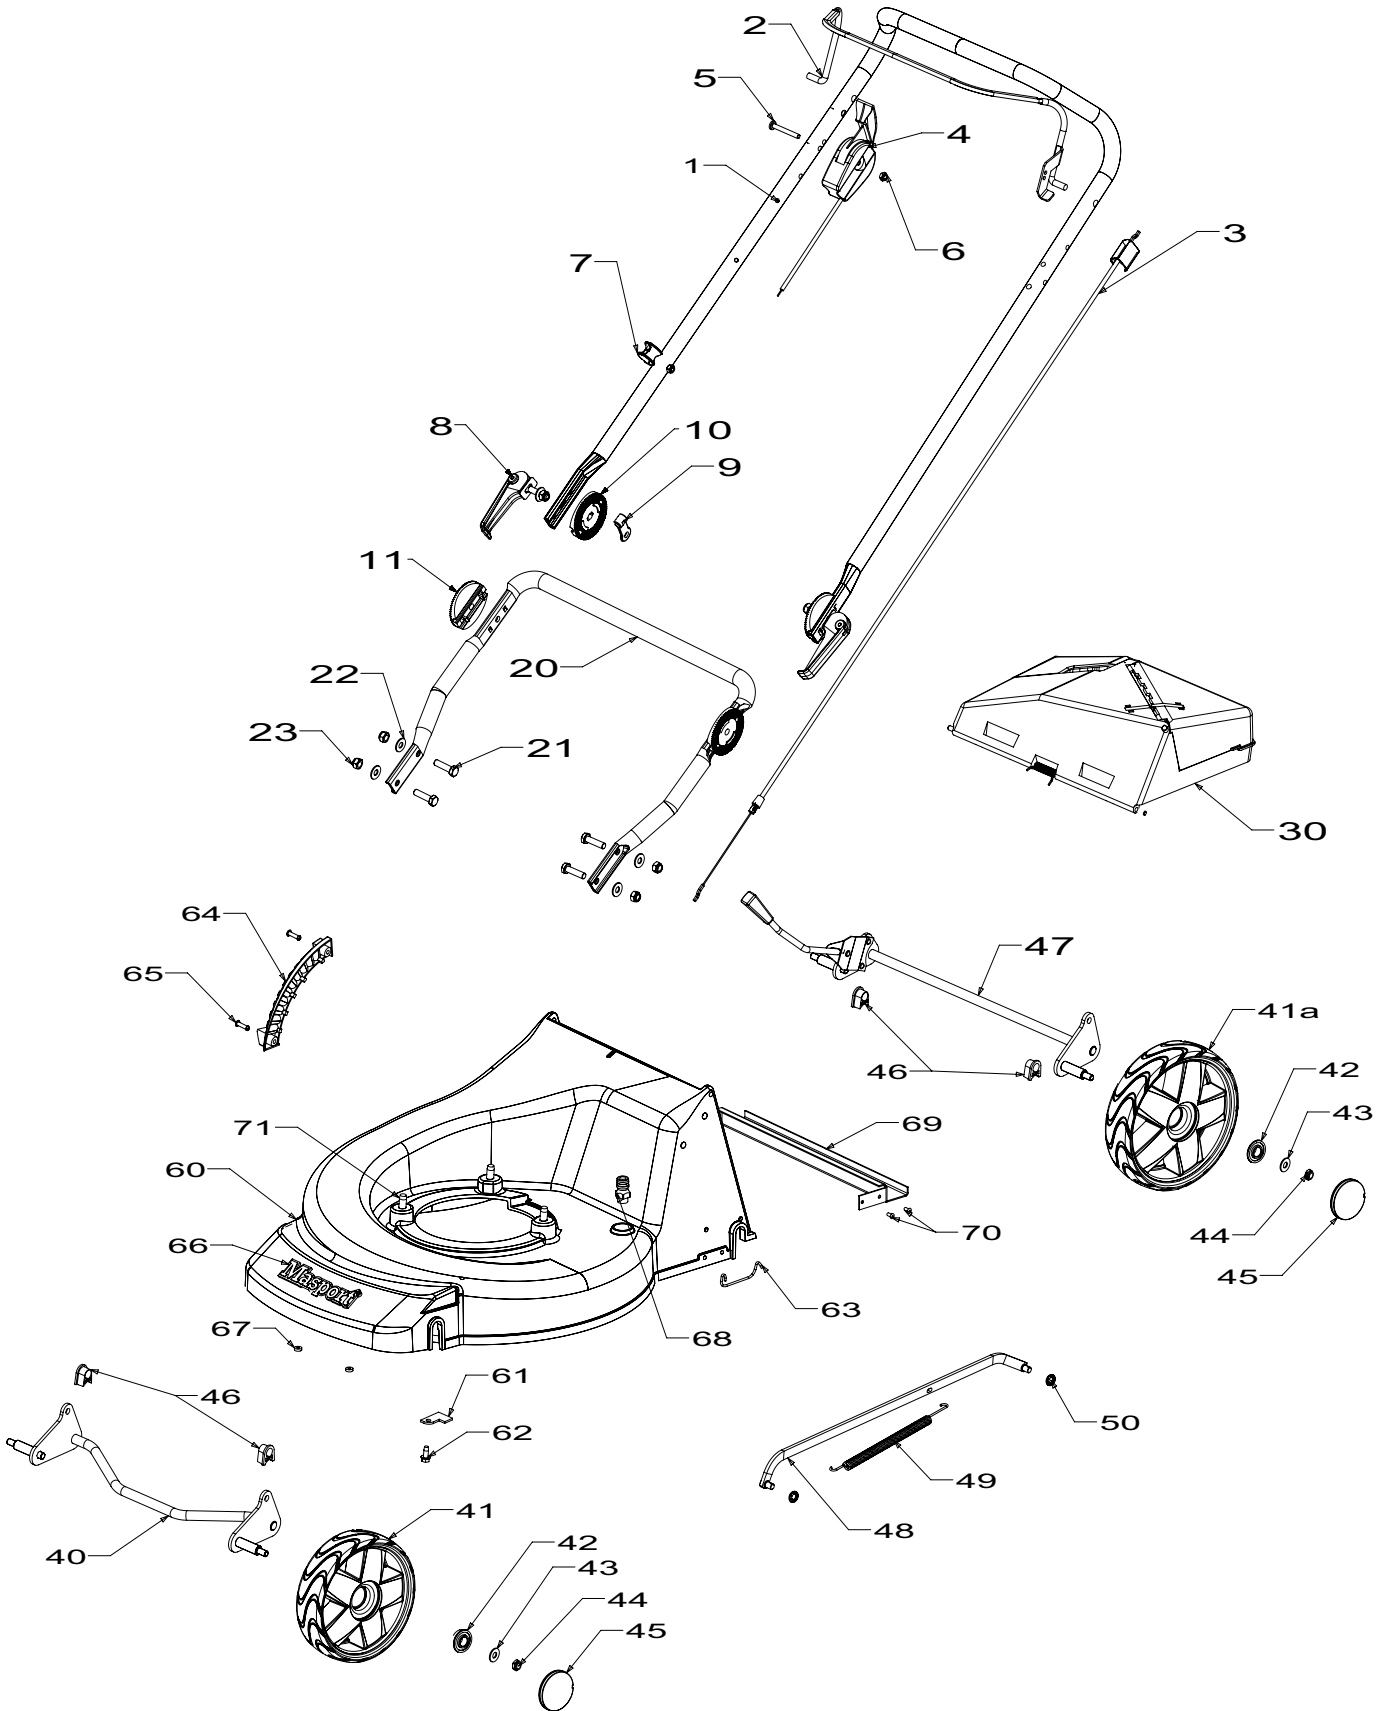

Masport

When ordering PLEASE QUOTE PART NUMBER & Description, NOT Illustration No.
Determine right or left hand side from standing in operating position (standing at handle)

Powered by:
500 AL : B & S Series 650

Catcher Assembly Plastic - 980670

Item	Part No	Description	Qty
1	983295	Bottom-Catcher, 18"	1
2	579117	Top-Catcher, 18"	1
3	579120	Lid-Catcher, 18"	1
4	579119	Handle-Catcher	1