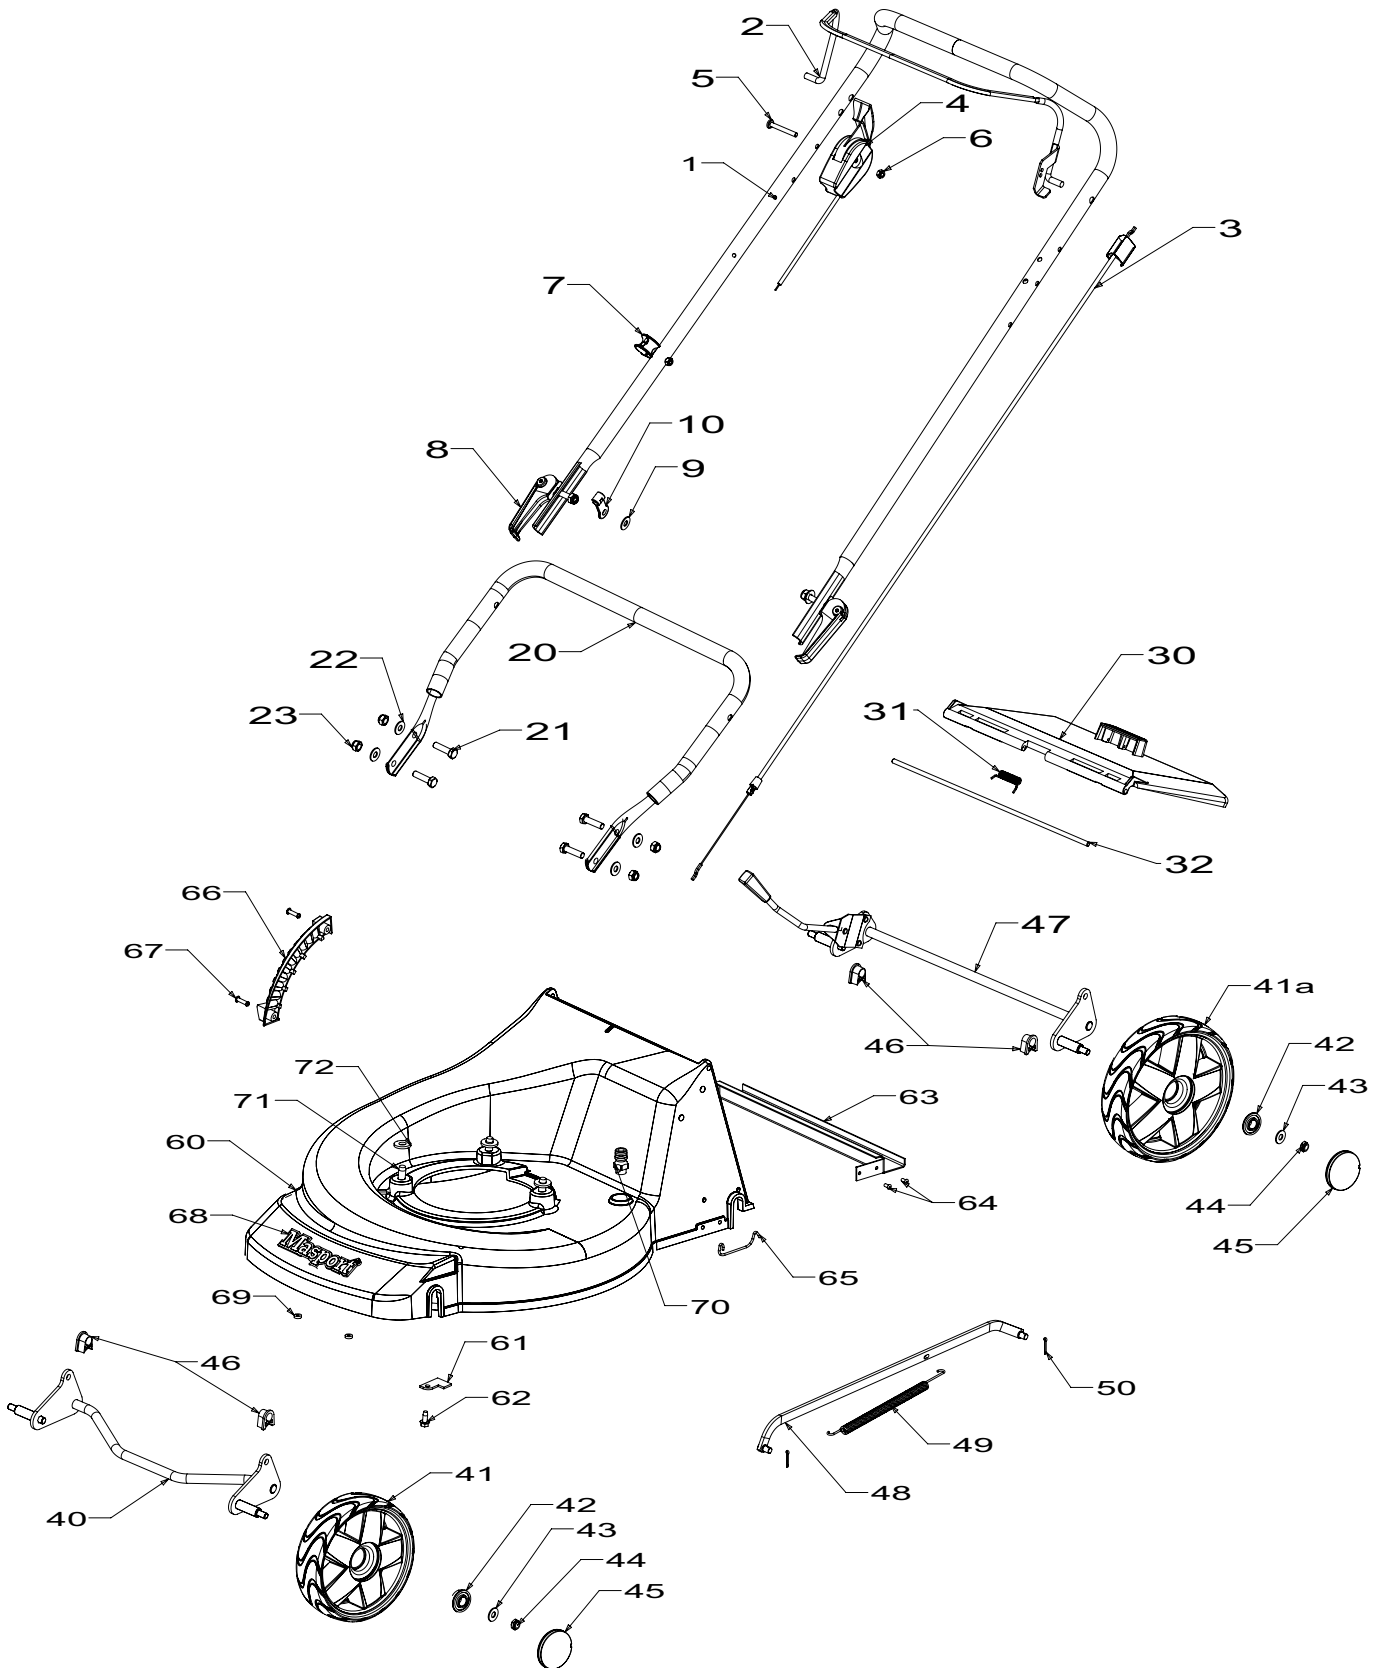

Powered by:
500 AL : B & S Series 650

Masport

When ordering PLEASE QUOTE PART NUMBER & Description, NOT Illustration No.
Determine right or left hand side from standing in operating position (standing at handle)

Powered by:
500 AL : B & S Series 650

Masport

Item No	Part No	Description	Qty	Item No	Part No	Description	Qty
1	783457	Handle & Sleeve- Upper, OPC	1	68	581240	Nameplate- Masport	1
2	981740	Bail Arm Assy, OPC Flatnd	1	69	503150	Clip- Starlock, 5Dia	2
3	581656	Cable- Engine, OPC Push On	1	70	503783	Cyclowash- Fitting	1
4	583458	Control- Throttle Assy, Wescon	1	71	580453	Screw,S/T 3/8x1-1/8 UNC TRIBLK	3
5	503604	Screw, Pan M6x45 Poz ZP	1	72	503419	Washer, Flt 10x23x3.0	3
6	501764	Nut, M6 Nylocx 6 Thck	1				
7	703856	Comfort Start Kit	1			NOT ILLUSTRATED	
8	980456	Cam Lock Assy	2	573150		Owners Manual	1
9	501606	Washer, Flat 8x19x1.6	2	580778		Stop- Rope	1
10	581527	Retainer- Clutch Cable	1	503054		Tie- Nylon, Cable	2
		__==__					
20	981257	Handle- Lower, "U"	1				
21	501597	Screw, Set M8x20 Hex	4				
22	501606	Washer, Flat 8x19x1.6	4				
23	501793	Nut, M8 Hex Nyloc 8 Thck	4				
		__==__					
30	781477	Flap Assy, Steel 18"	1				
31	581528	Spring, Flap	1				
32	781743	Wire- Flap, Pivot 6x352	1				
		__==__					
40	583593	Axle Assy, Front 175mm Thrd	1				
41	579200	Wheel Assy- 175mm BB Spoked	2				
		incl item 42					
41a	579201	Wheel Assy- 200mm BB Spoked	2				
		incl item 42					
42	551212	*Bearing- Wheel, Ball Type	8				
43	501606	Washer, Flat 8x19x1.6	4				
44	503831	Nut, M8 Hex Nyloc 6 Thck	4				
45	579202	Hub Cap, Button Spoked	4				
46	580030	Bush- Pivot, Axle	4				
47	783256	Axle Assy- Rear, Complete	1				
48	573895	Rod Assy, Connecting 175mm Pin	1				
49	581463	Spring, Counter Balance	1				
50	501056	Pin, Cotter 2.3D x 16	2				
		__==__					
60	773893	Housing Assy- Ali 18" FS Red	1				
		incl items 61 - 64					
61	980564	*Plate- Retainer, Front Axle	2				
62	501599	*Screw, S/T 1/4x5/8 Hex	2				
63	583267	*Brace- Rear	1				
64	503226	*Rivet- Pop 4.0x7.9	4				
65	580225	Retainer, Axle Rear	2				
66	580025	Quadrant, Height Selector	1				
67	503660	Rivet- Pop 4.8x9.0	2				

When ordering PLEASE QUOTE PART NUMBER & Description, NOT Illustration No.
Determine right or left hand side from standing in operating position (standing at handle)