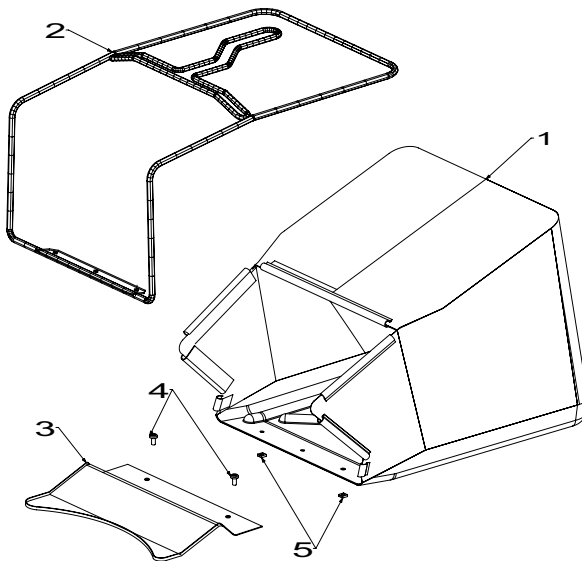

Catcher Assembly Fabric - 779349

Item	Part No	Description	Qty
1	580037	Bag Assy, Catcher	1
2	579312	Frame Assy, Catcher 18"	1
3	980036	Lip, Catcher	1
4	503591	Screw, Pan M6x12	2
5	502098	Nut, M6 Square Pressed	2