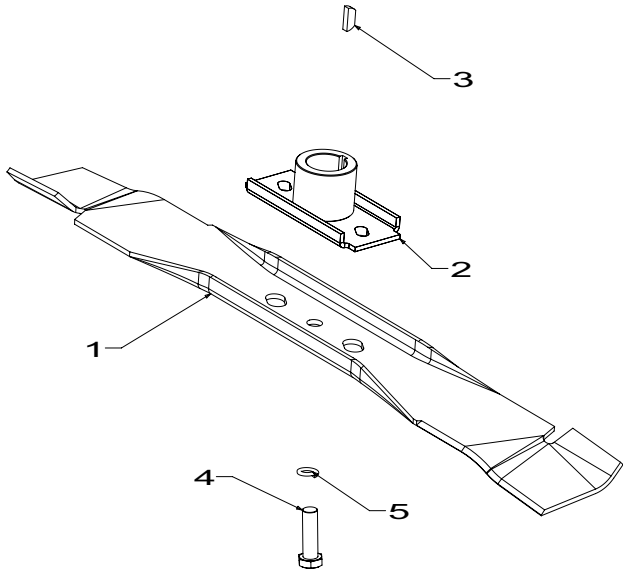

Powered by:
500 AL : B & S Series 650

Masport

460mm Bar Blade Assembly

Item	Part No	Description	Qty
1	573512	Blade- Bar, 460mm	1
2	031640	Driver Assy-Blade - 25mm	1
3	503363	Key- Woodruff5/8x3/16x1/4	1
4	581610	Screw, Set NF 3/8" x 1.25 NYG8	1
5	500204	Washer, Spring 3/8"	1