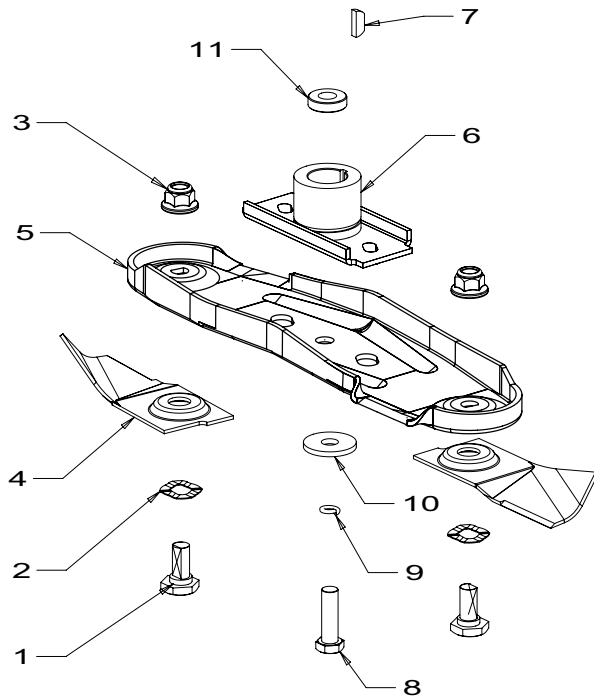

Powered by:
Rotarola AL SP: B & S Series 675

Masport

540mm QuickCut Blade Assembly

Item	Part No	Description	Qty
*	779749	Blade Set- Quick Cut, 540 incl items 1 - 4	
1	*581707	Bolt- Pivot M10x22	2
2	*580693	Washer, Wavy 13.4x24.2x5.1	2
3	*503672	Nut, M10 Hex Nyloc Flange	2
4	*579749	Blade- QuickCut 540mm	2
5	980653	Carrier- Blade, QuickCut	1
6	031640	Driver Assy- 25 mm	1
7	503363	Key- W/ruff 5/8x3/16x1/4	1
8	581610	Screw, Set NF 3/8x1.25 NYG8	1
9	500204	Washer, Spring 3/8"	1
10	503667	Washer, Flt 9.75x30x3.0	1
11	583542	Spacer, Flt 10.5 x 22 x 6	1