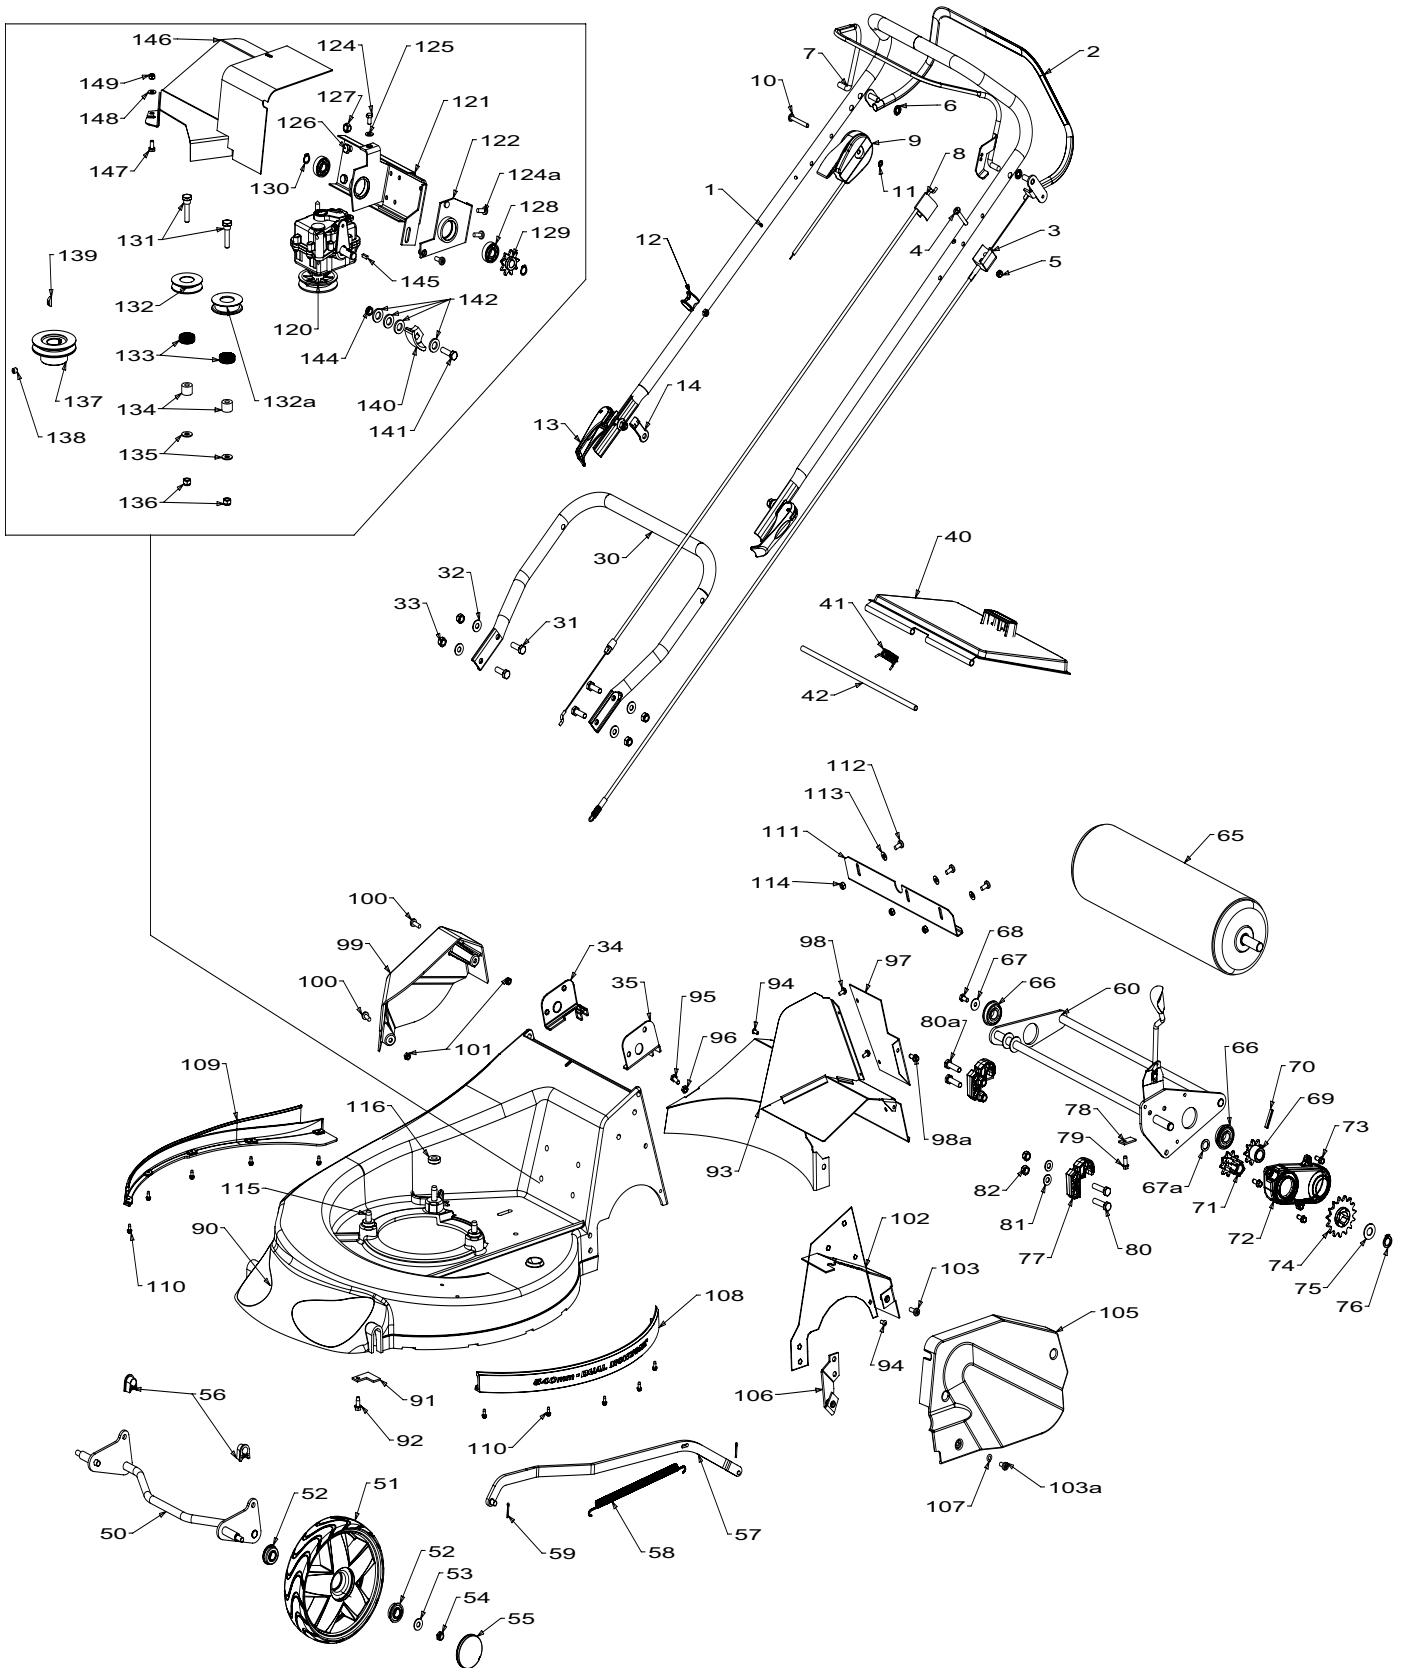

Masport

When ordering PLEASE QUOTE PART NUMBER & Description, NOT Illustration No.
Determine right or left hand side from standing in operating position (standing at handle)

Powered by:
Rotarola AL SP: B & S Series 675

Powered by:
Rotarola AL SP: B & S Series 675

Masport

540mm QuickCut Blade Assembly

Item	Part No	Description	Qty
*	779749	Blade Set- Quick Cut, 540 incl items 1 - 4	
1	*581707	Bolt- Pivot M10x22	2
2	*580693	Washer, Wavy 13.4x24.2x5.1	2
3	*503672	Nut, M10 Hex Nyloc Flange	2
4	*579749	Blade- QuickCut 540mm	2
5	980653	Carrier- Blade, QuickCut	1
6	031640	Driver Assy- 25 mm	1
7	503363	Key- W/ruff 5/8x3/16x1/4	1
8	581610	Screw, Set NF 3/8x1.25 NYG8	1
9	500204	Washer, Spring 3/8"	1
10	503667	Washer, Flt 9.75x30x3.0	1
11	583542	Spacer, Flt 10.5 x 22 x 6	1

Catcher Assembly Aero - 773869

Item	Part No	Description	Qty
1	573373	Catcher, Top 19/21"	1
2	573370	Catcher, Top Insert	1
3	573375	Catcher, Bottom 19/21"	1
4	573841	Catcher, Frame 19/21"	1
5	503834	Screw, S/T M4x10 Hex	2
6	501024	Washer- Spg 4	2
7	503593	Washer, Flat 4 x 9 x1.0	2
8	503875	Nut, M4 Hex Nyloc	2
9	501023	Screw, Set M4x20 Hex	2