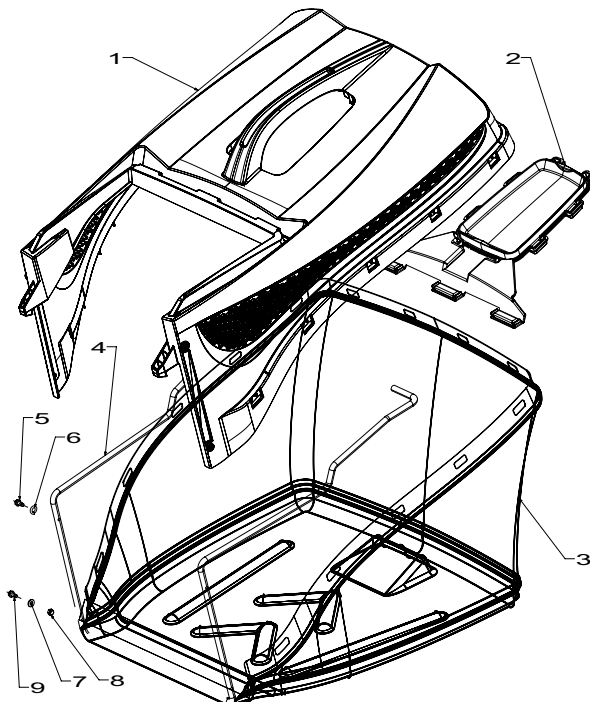

Catcher Assembly Aero - 773869

Item	Part No	Description	Qty
1	573373	Catcher, Top 19/21"	1
2	573370	Catcher, Top Insert	1
3	573375	Catcher, Bottom 19/21"	1
4	573841	Catcher, Frame 19/21"	1
5	503834	Screw, S/T M4x10 Hex	2
6	501024	Washer- Spg 4	2
7	503593	Washer, Flat 4 x 9 x1.0	2
8	503875	Nut, M4 Hex Nyloc	2
9	501023	Screw, Set M4x20 Hex	2