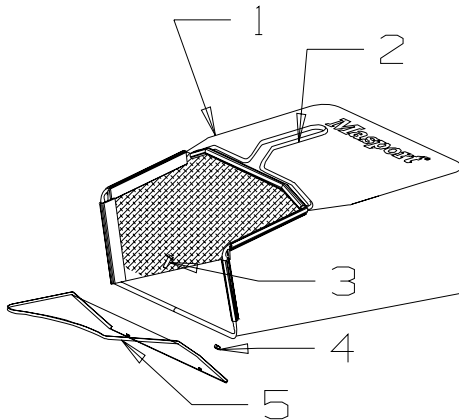

Catcher Assembly Complete, Fabric- Part Number 757255

Item No	Part No	Description	Qty
1	557263	Bag Assy, Catcher	1
2	557092	Frame Assy, Catcher	1
3	503591	Screw, Pan M6 x 12	2
4	502098	Nut, M6	2
5	957256	Lip, Catcher	1

HEAD OFFICE - NEW ZEALAND

1 - 37 Mt Wellington Hwy
Panmure, Auckland 6
Phone: (64 9) 571 1200
Fax: (64 9) 571 5864