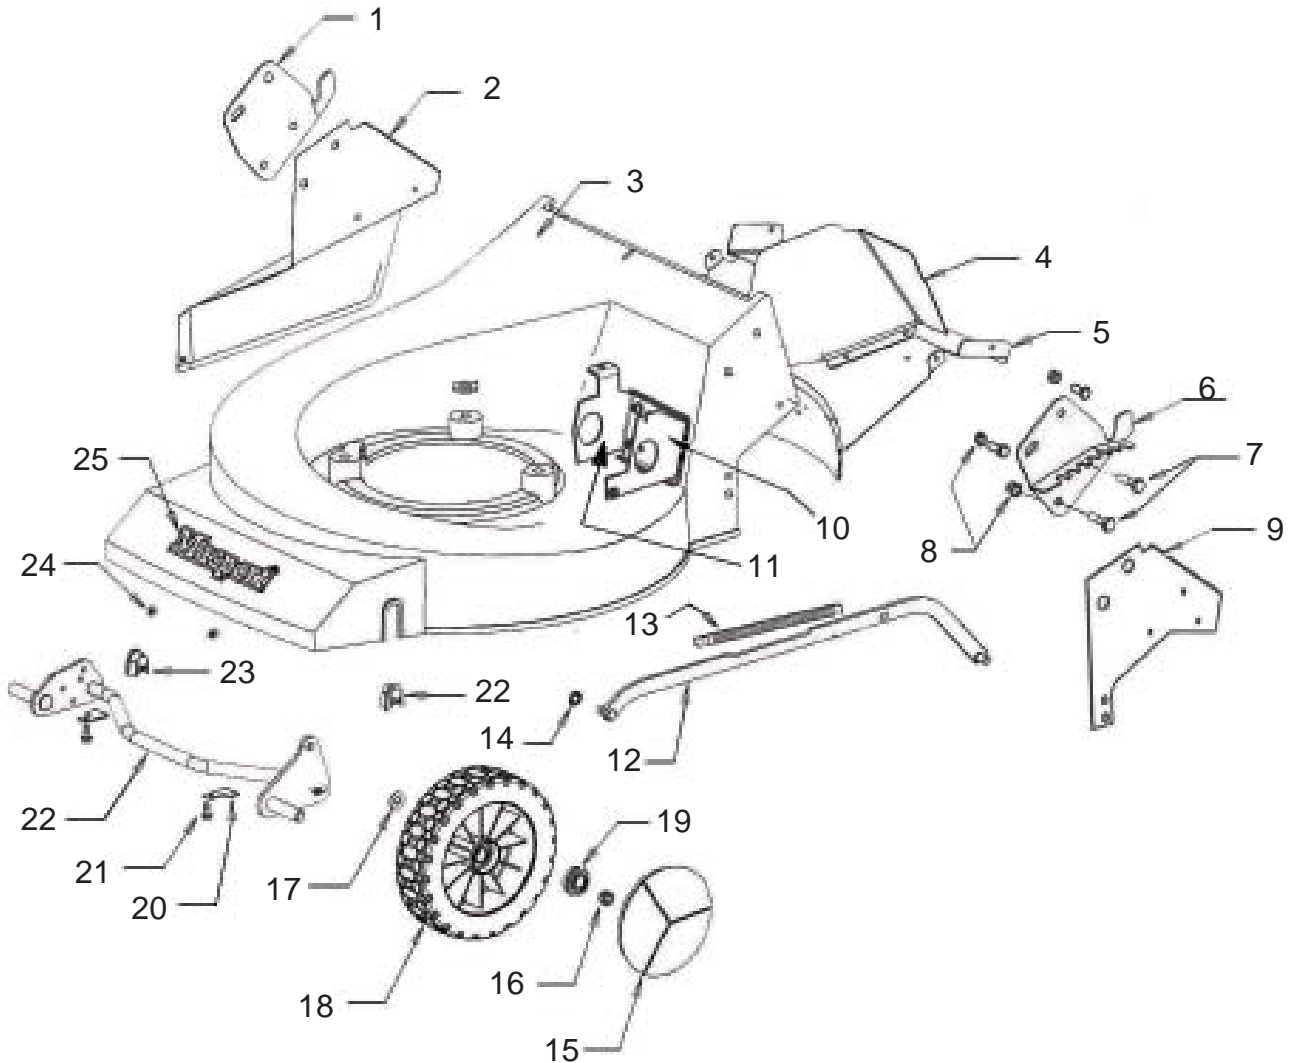

Masport®

DOMESTIC ROTARY MOWERS

ROTAROLA

Part Number 957940 ROTAROLA Self Propelled
B&S Quantum XTS 50

From Serial Number

Month and Year of Manufacture: May 2006

Item No	Part No	Description	Qty	Item No	Part No	Description	Qty
1	981643	Plate-Side, RH - Black	1	14	501365	Clip - starlock, 5/16"	1
2	957269	Cover-Side, RH - Silver	1	15	582334	Hub Cap-150mm Dia - Blue	2
3	957296	Housing - Rotorola, SP	1	16	503831	Nut, M8 Hex Nyloc x 6thKZP	2
4	957273	Cover-Chute, Grass	1	17	503301	Washer, Flat 1/2" x 3/4"	2
5	957270	Ramp Assy-Grass - Black	1	18	580787	Wheel Assy-150mm Mk 6	2
6	981644	Plate-Side, LH - Black	1	19	551212	•Bearing-Wheel (2 Per Wheel)	
7	501598	Screw, Set M8 x 25, Hex ZP	4	20	980564	Plate - Retainer, Axle ZP	2
8	501793	Nut, M8 Hex Nyloc x 8th ZP	1	21	501599	Screw, S/T 1/4"x5/8" Hex ZP	2
9	957297	Plate-side, LH - Black	1	22	583590	Axle Assy-Front	1
10	957279	Support Assy -G/B ,RH ZP	1	23	580030	Bush - pivot, Axle	2
11	957281	Support Assy -G/B ,LH ZP	1	24	503150	Clip-Starlock, 5 Dia	2
12	957290	Rod Assy-Connecting	1	25	581240	Nameplate "Masport"	1
13	580621	Spring, counter balance	1				