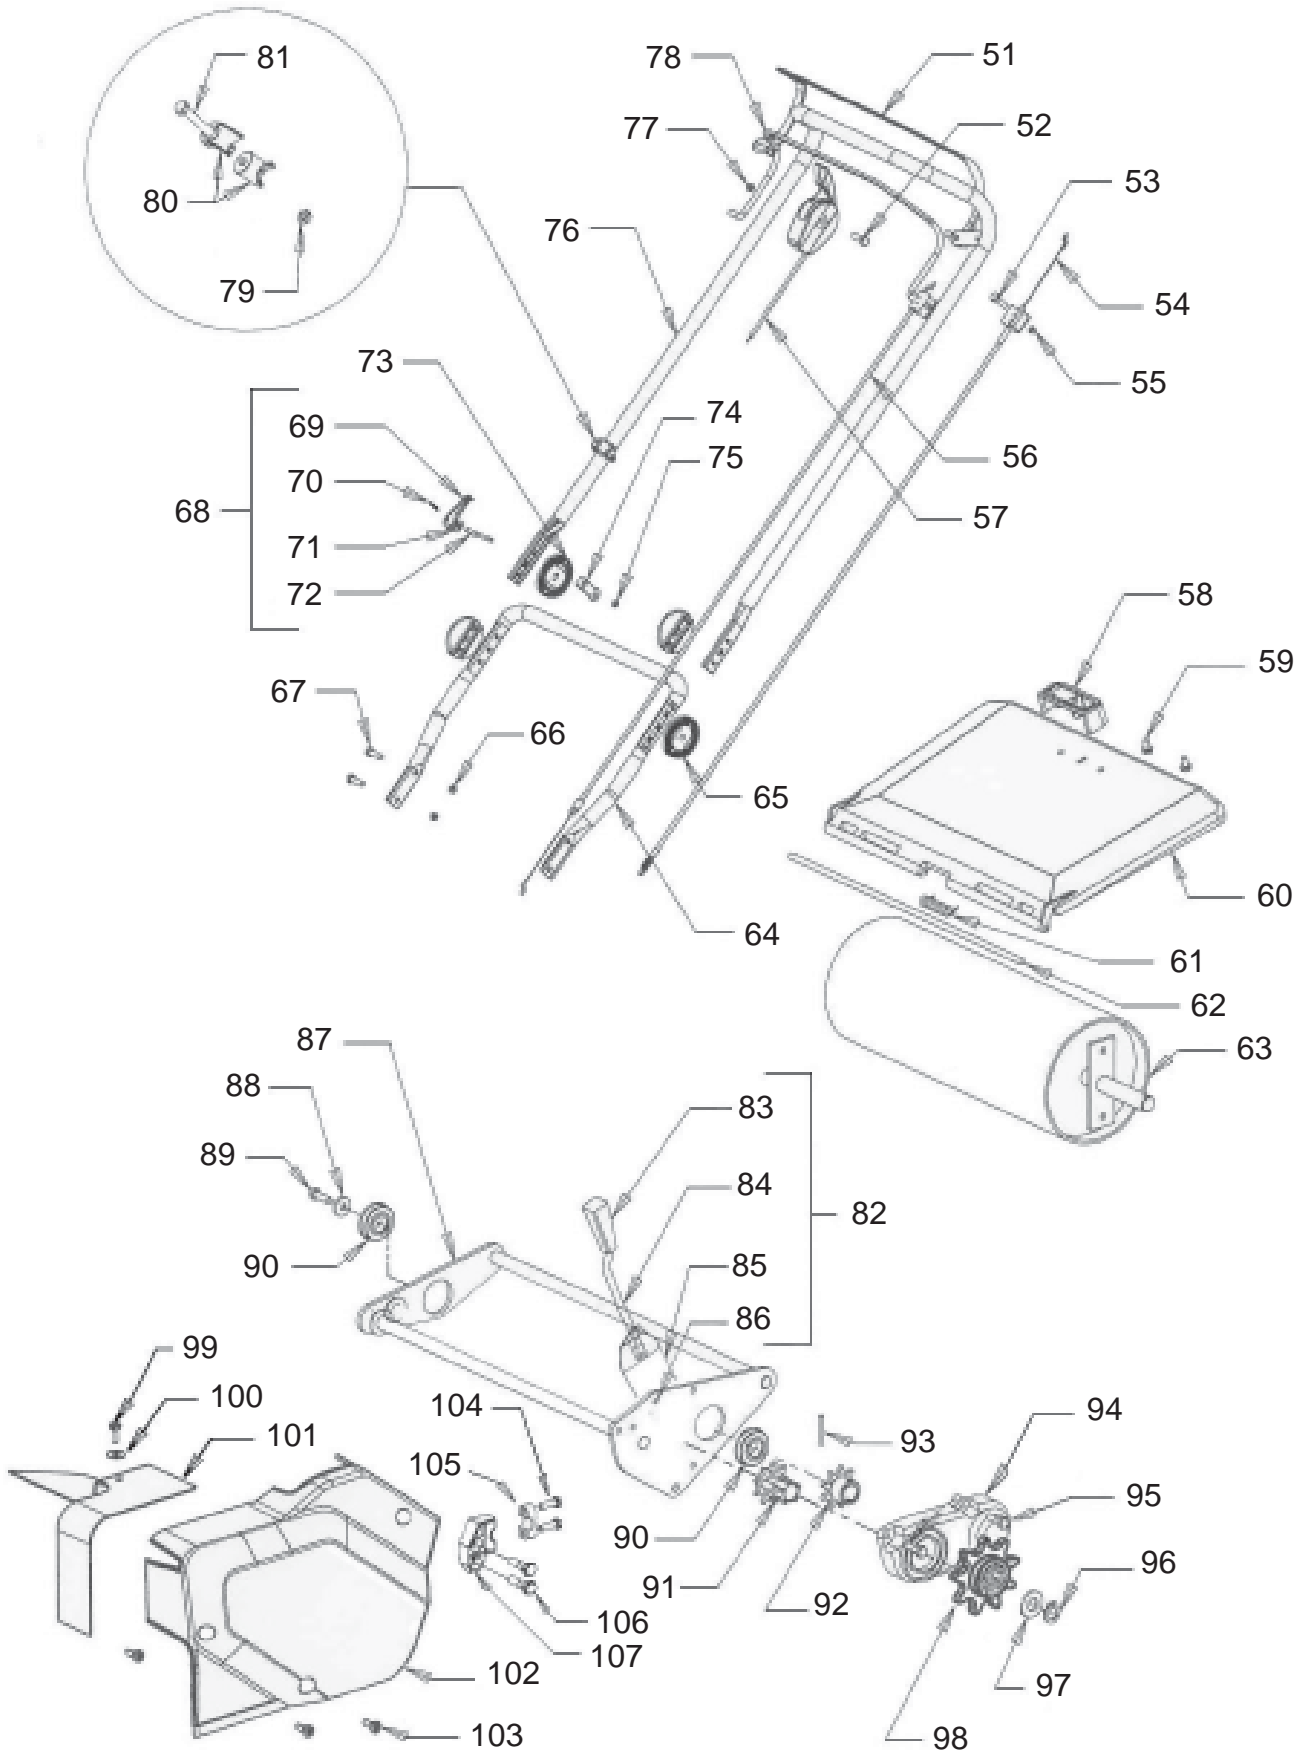

Item No	Part No	Description	Qty	Item No	Part No	Description	Qty
51	982161	Bail Arm Assy, SP	1	90	503820	Bearing-Rear Roller 16mm	2
52	503604	Screw, Pan M6 x 45	1	91	957212	Sprocket Assy-9T, Drive	
53	503455	Screw, Pan M6 x 40	1	92	957278	Sprocket - 9T, Driven ZP	1
54	582235	Cable-Clutch, Thumbwheel	1	93	503042	Pin, Tension 4 x 30	1
55	501764	Nut, M6 Hex Nyloc x6th ZP	1	94	557209	Cover-Chain	1
56	582523	Cable-Engine OPC, Push On	1	95	503146	Screw, S/T M6 x 15	3
57	583458	Control-Throttle, -Ve/Ch	1	96	503293	Circlip 1/2"	1
58	580602	Handle-Flap	1	97	557099	Washer Flat, 13 x 38 x 3	1
59	503650	Screw, S/T M5 x 18	4	98	557307	Sproket Intermediate ZP	1
60	981105	Flap-mower, Steel	1	99	503223	Screw, Set M6x16 8.8 Hex ZP	1
61	581528	Spring-Flap	1	100		Washer Flat	
62	580007	Wire-6mm x 347mm, Flap Pivot	1	101	957302	Cover-Gearbox	1
63	957276	Roller Assy-Rear - Steel	1	102	557301	Cover-Side, LH - Large	1
64	981712	Handle-Lower, "U" - Adj. Black	1	103	503331	Screw, Set	
65	581659	Disc-Locking, Inner	2	104	501600	Screw, Set M6 x 20	3
66	501793	Nut, Nyloc M8	14	105	557050	Bracket-Mounting, Top	2
67	501597	Screw, Set M8 x 20	4	106	501598	Screw, Set	
68	980456	Cam Lock Assy	2	107	557055	Bracket-Mounting, Bottom	2
69	580313	•Lever-Handle Locking	2				
70	503369	• Pin, Tension 3/16" x 7/8"	2				
71	016777	•Washer-Slipper	2				
72	580690	•Stud-Handle Lock	1				
73	581660	Disc-Locking, Outer	2				
74	581527	Retainer-Control Cable, Handle	1				
75	501793	Nut, Nyloc M8	2				
76	981664	Handle-Upper, Upturned - Adjustable - Black	1				
77	501764	Nut, Nyloc M6	9	503054		Tie-Nylon Cable	4
78	981740	Handle Assy-Bail	1	580778		Stop-Rope (Comfort Start)	1
79	501764	Nut, Nyloc M6	1	582462		Decal-Flap	1
80	582546	Guide-Rope, Alloy	2	503272		Rivet-Pop 4.8 Dia x 4.8	2
81	503794	Screw, Set M6x40 (HT4.6) Hex	1	503423		Rivet-Pop 4.8 Dia x 4.6	6
82	980229	Lever Assy-Height (Incl. items 83, 84, 85, 86)	1	503438		Screw, Pan M6 x 30	3
83	580056	Grip-7.9 Dia	1	503639		Washer, Ext Tooth Grip	4
84	980733	Rod-Height Selector	1	581780		Owners Manual	1
85	580649	Spring-Leaf	1				
86	503373	Rivet, 3/16" x 27/64"	3				
87	957254	Frame Assy-Rear SP ZP	1				
88	503196	Washer, Flat 1/4"	1				
89	501959	Screw, Set	2				

NOT ILLUSTRATED

Bold Text = Assemblies
Bulleted Text = Items included in Assemblies