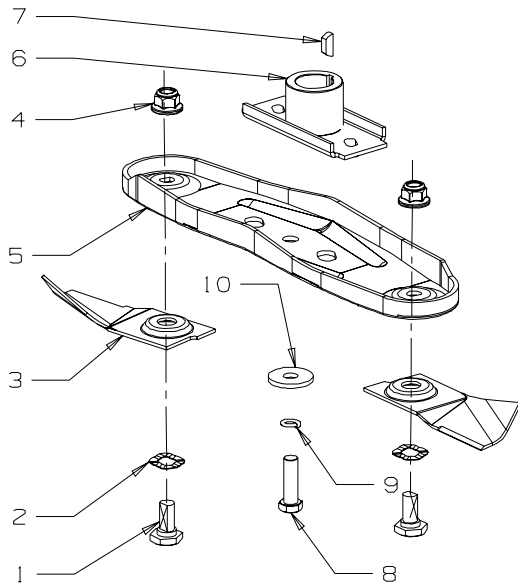

460mm Quick Cut Blade Assembly

Item No	Part No	Description	Qty
	981364	Blade Assy - 460mm	1
1*	581707	• Bolt-Blade	2
2*	580693	• Washer, Wavy	2
3	980658	• Blade, Quick Cut - 460mm	2
4	980653	• Carrier-Blade	1
5*	503672	• Nut, Flange Nyloc M10	2
6	031640	Driver Assy, Blade - 25mm	1
7	503363	Key, Woodruff - 5/8" x 3/16" x 1/4"	1
8	581610	Screw, Set NF 3/8" x 1.25	1
9	500204	Washer, Spring 3/8"	1
10	503667	Washer, Flat 9.75 x 30 x 3	1
*	580133	Bolt Pack	1
	586129	Blade & Bolt Pack (Incl. item No's 1, 2, 3, 5)	1