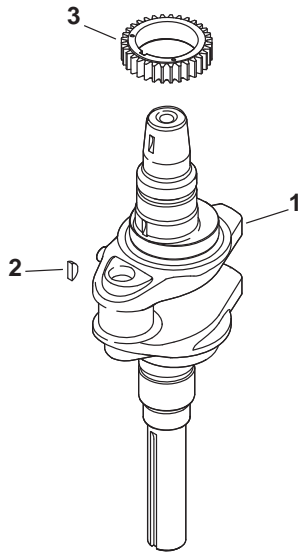

KOHLER ENGINE - MODEL NO. SV740, TYPE NO.0105

CRANKSHAFT