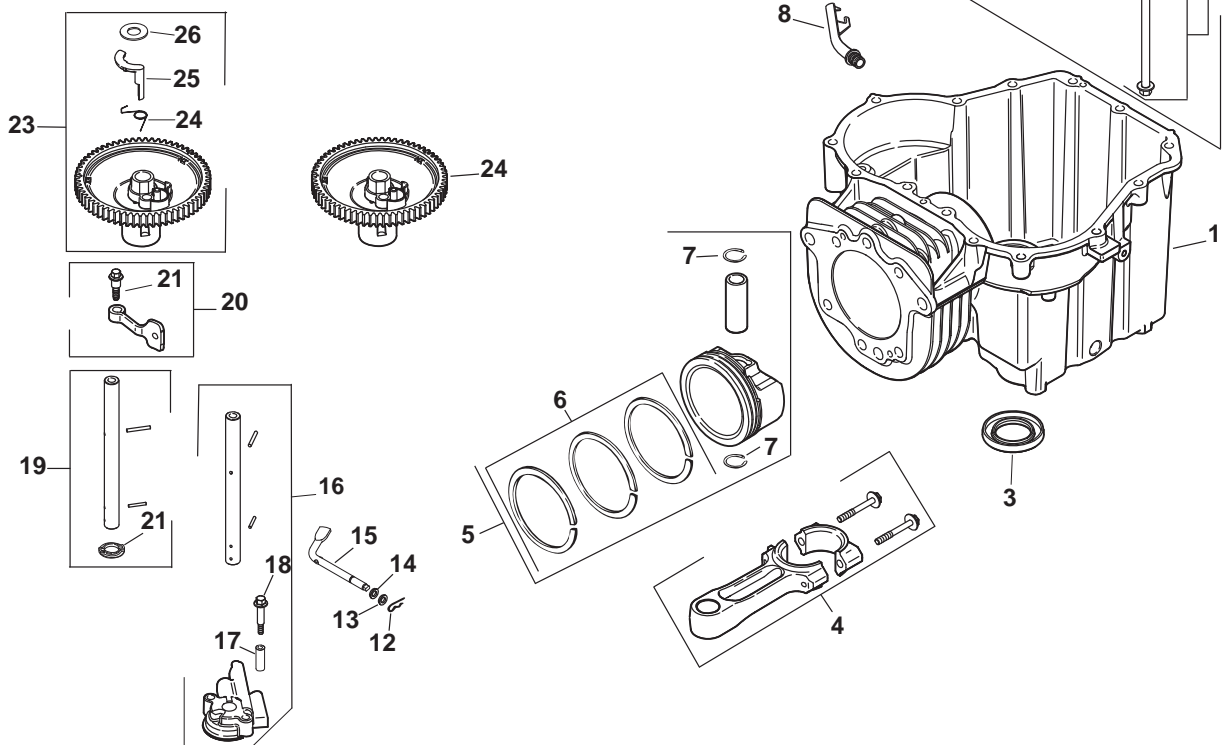

KOHLER ENGINE - MODEL NO. SV740, TYPE NO.0105

CYLINDER HEAD, VALVE AND BREATHER

CRANKCASE