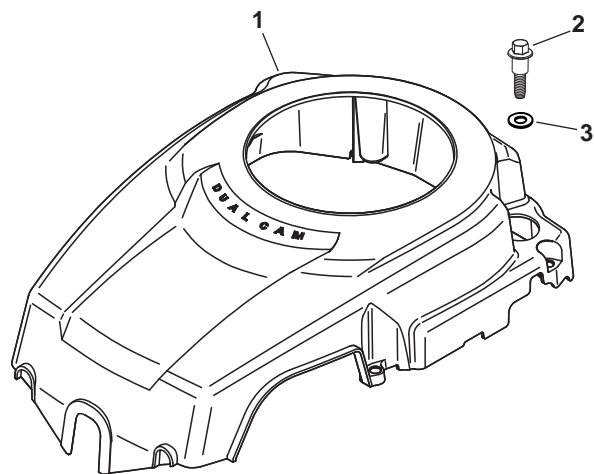

BLOWER HOUSING AND BAFFLES