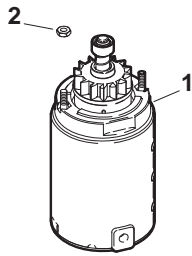

KOHLER ENGINE - MODEL NO. SV740, TYPE NO.0105

STARTING SYSTEM