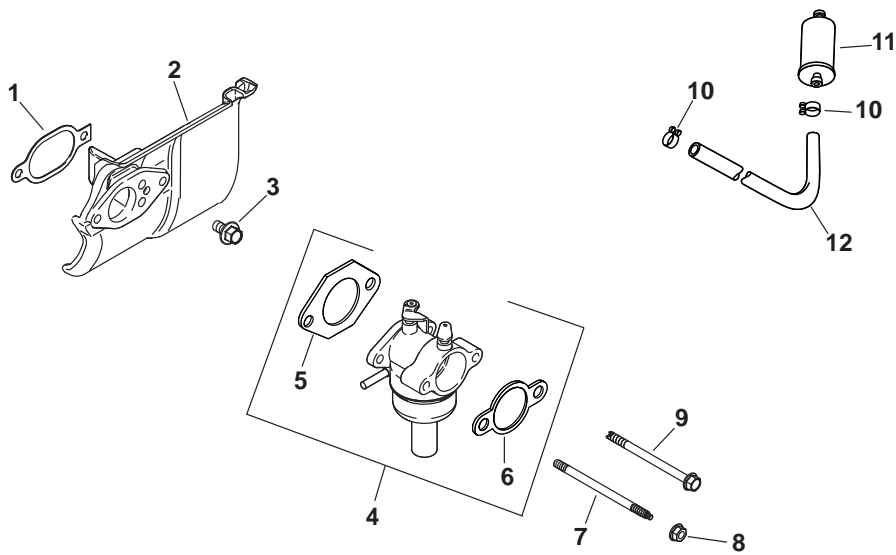

EXHAUST

FUEL SYSTEM