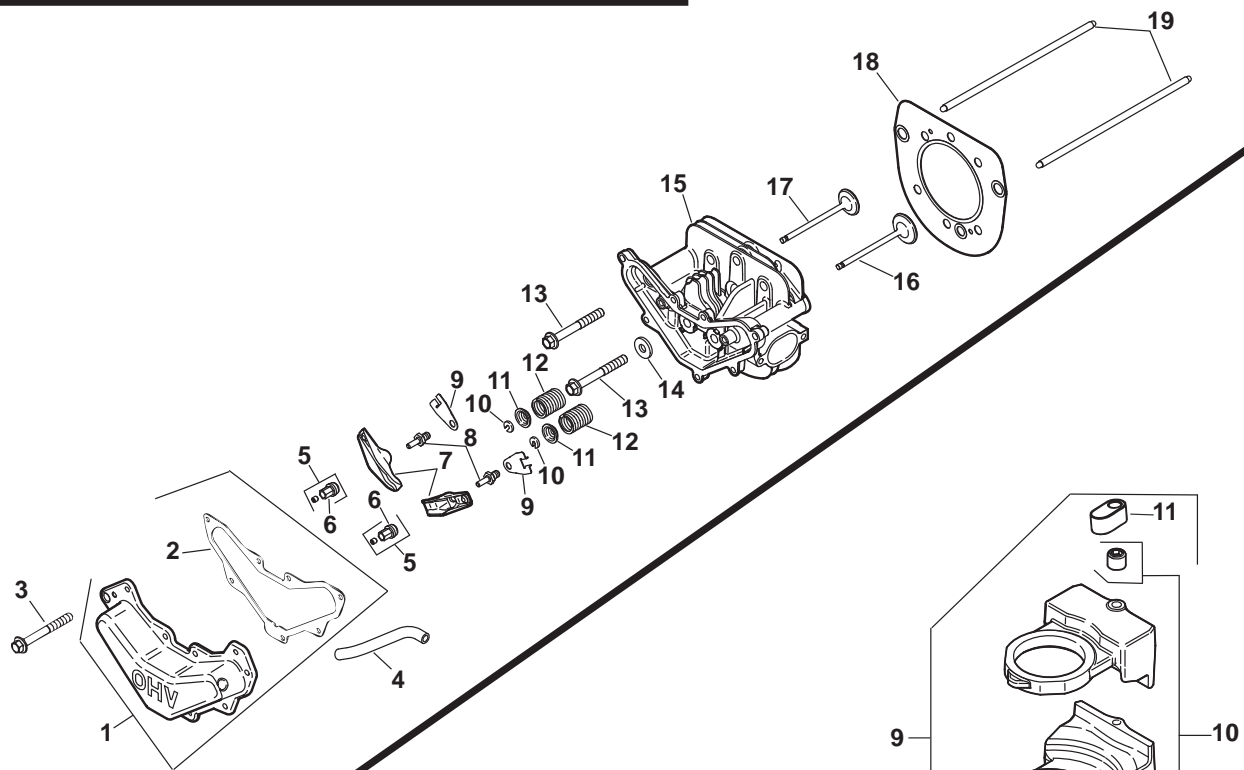

KOHLER ENGINE - MODEL NO. SV740, TYPE NO.0105

CYLINDER HEAD, VALVE AND BREATHER