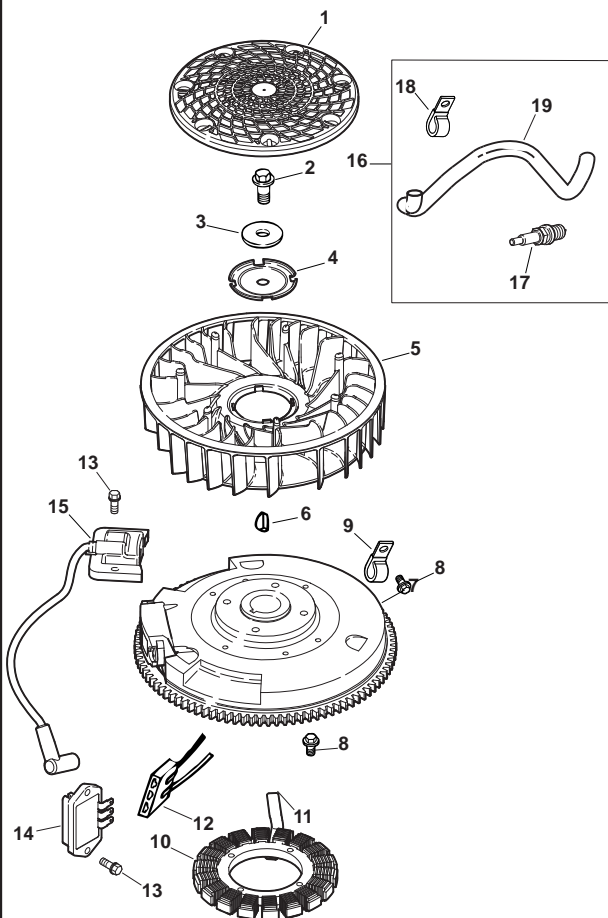

KOHLER ENGINE - MODEL NO. SV740, TYPE NO.0105

IGNITION/ELECTRICAL