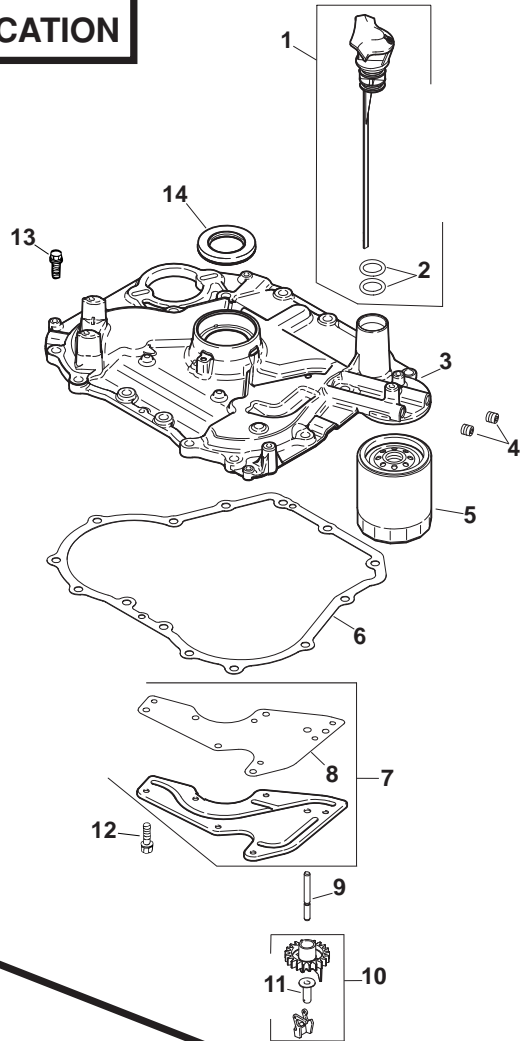

KOHLER ENGINE - MODEL NO. SV740, TYPE NO.0105

STARTING SYSTEM

OIL PAN/LUBRICATION