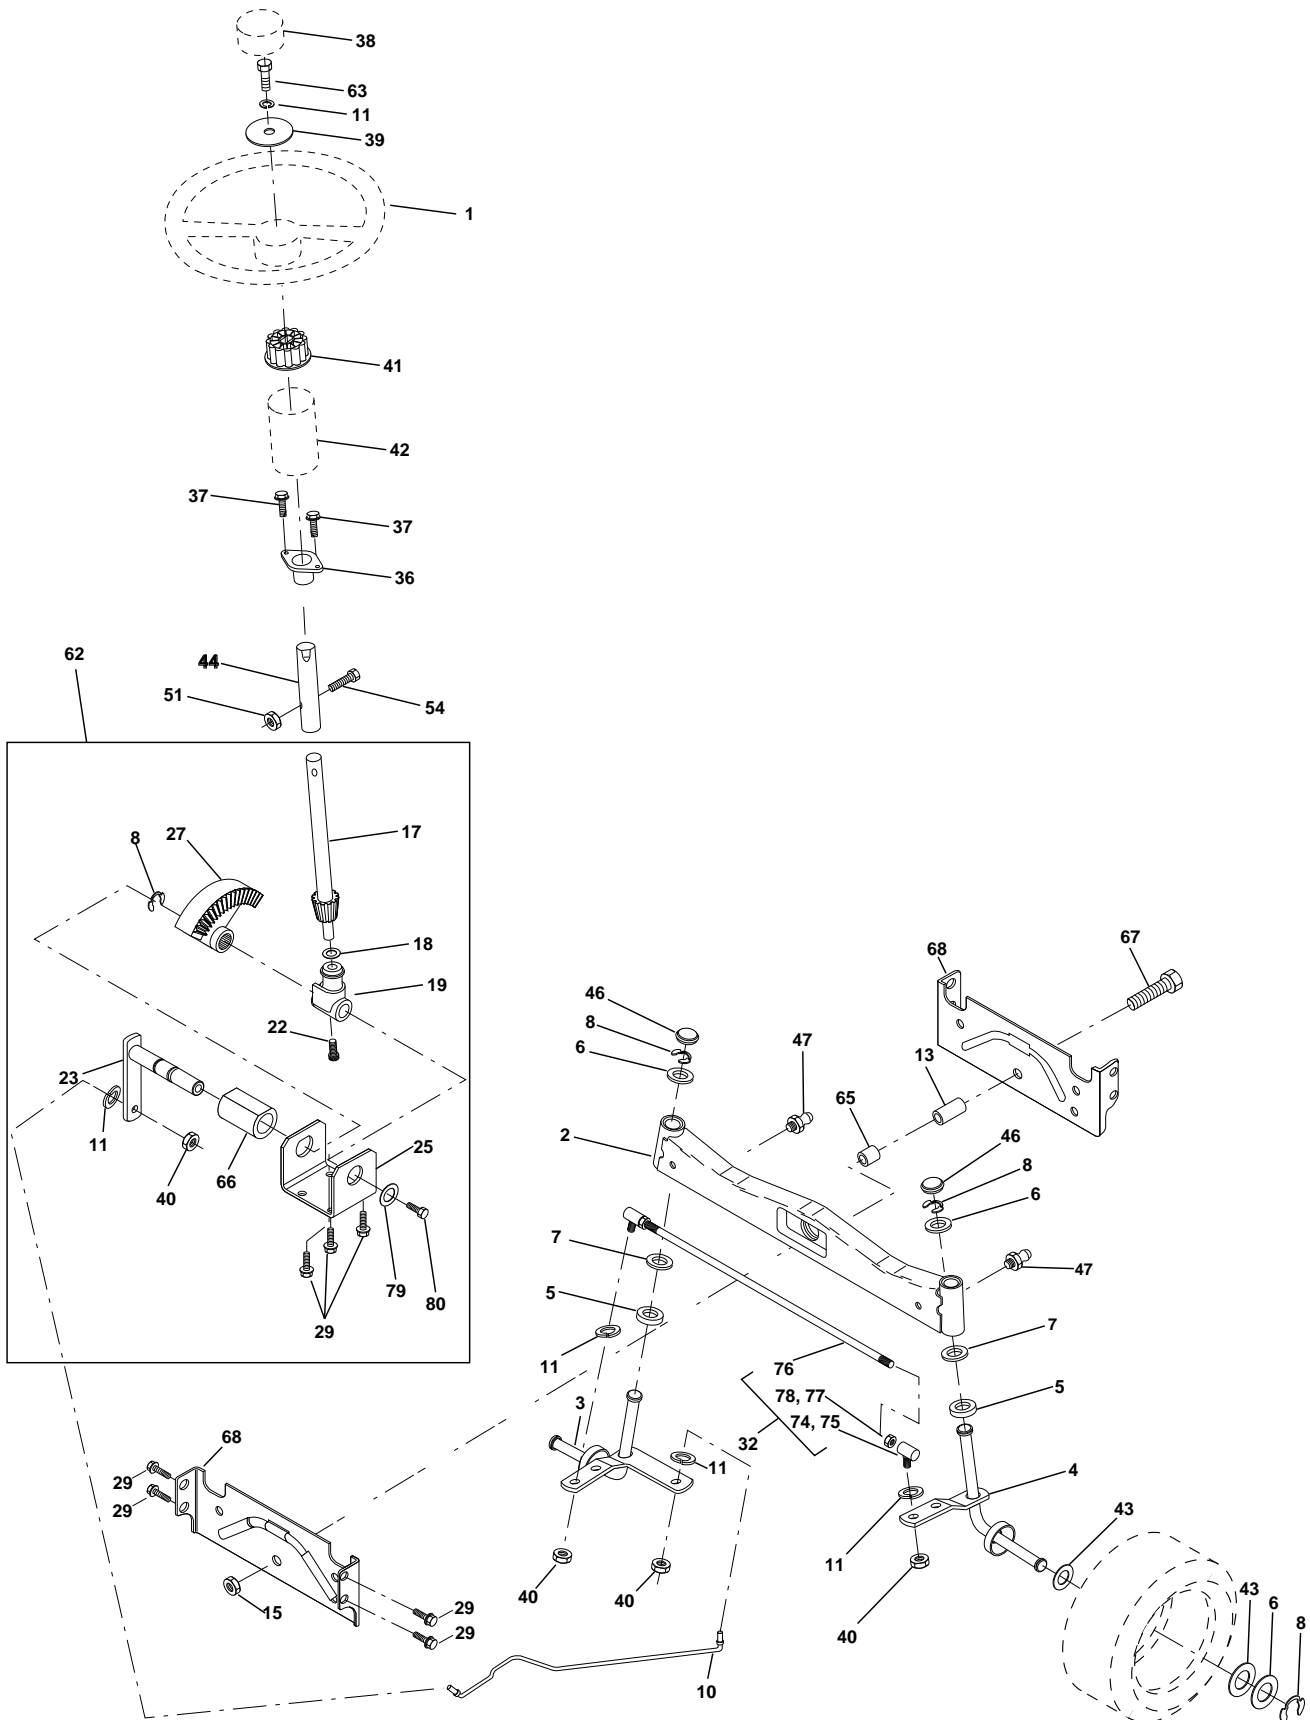

REPAIR PARTS

TRACTOR- -MODEL NO. CT130 (HECT130A) PRODUCT NO. 954 17 00-12
STEERING ASSEMBLY

REPAIR PARTS

TRACTOR- -MODEL NO. CT130 (HECT130A) PRODUCT NO. 954 17 00-12

STEERING ASSEMBLY

KEY NO.	PART NO.	DESCRIPTION
1	532124415	Steering Wheel
2	532137094	Front Axle Assembly
3	532157479	Spindle Assembly, L.H.
4	532157478	Spindle Assembly, R.H.
5	532124931	Bearing, Race, Thrust, Hardened
6	532121748	Washer 25/32 x 1-5/8 x 16 Gauge
7	819272016	Washer 27/32 x 1-1/4 x 16 Gauge
8	812000029	Ring, Klip
10	532154432	Link, Drag
11	810040600	Washer, Lock
13	532167118	Spacer Axle
15	873901000	Nut, Lock, Flange 5/8-11 UNC
17	532156546	Shaft Assembly, Steering
18	532057079	Washer, Thrust .515 x .750 x .033
19	532160395	Support, Shaft
22	532165857	Screw Hex Wshhd Torx
23	532165851	Pittman Shaft Assembly
25	532154406	Bracket, Steering
27	532136874	Gear, Sector
29	817490612	Screw, Thd., Roll. 3/8-16 x 3/4
32	532137347	Rod, Tie
36	532155099	Bushing, Steering
37	532152927	Screw TT #10-32 x 5 x 3/8 Flange
38	532124416	Cap Wheel Steering
39	819133808	Washer 13/32 x 2-3/8 x 8 Gauge
40	532124701	Nut Lock Center 3/8-24 Unf
41	532100711	Adaptor, Steering Wheel
42	532155092	Boot, Steering Dash P/L Mtl
43	532121749	Washer 25/32 x 1-1/4 x 16 Gauge
44	532153720	Extension Steering Non-Adjust
46	532121232	Cap, Spindle
47	532124836	Fitting, Grease
51	873800500	Nut Lock Hx W/Ins 5/16-18 UNC
54	874780520	Bolt Fin Hex 5/16-18 UNC x 1-1/4
62	532167902	Kit, Steering Assembly, Service
63	874780616	Bolt Fin Hex 3/8-16 unc. x 1 Gr. 5
65	532154780	Spacer Axle
66	532154404	Bearing Arm Pittman
67	874781044	Bolt Fin Hex 5/8-11unc x 2-3/4
68	532154429	Brace Axle
74	532109850	Joint Asm Ball Rh Service
75	532109851	Joint Asm Ball Lh Service
76	532137156	Rod Tie Ball J Adj. VGT Service
77	873700600	Nut Hex Jam 3/8-24 Unf Lh
78	873360600	Nut Hex Jam 3/8-24
79	819132012	Washer 13/32 x 1-1/4 x 12 Ga
80	874950612	Bolt Hex Nylon 3/8-16 x 3/4

NOTE: All component dimensions given in U.S. inches.
1 inch = 25.4 mm.