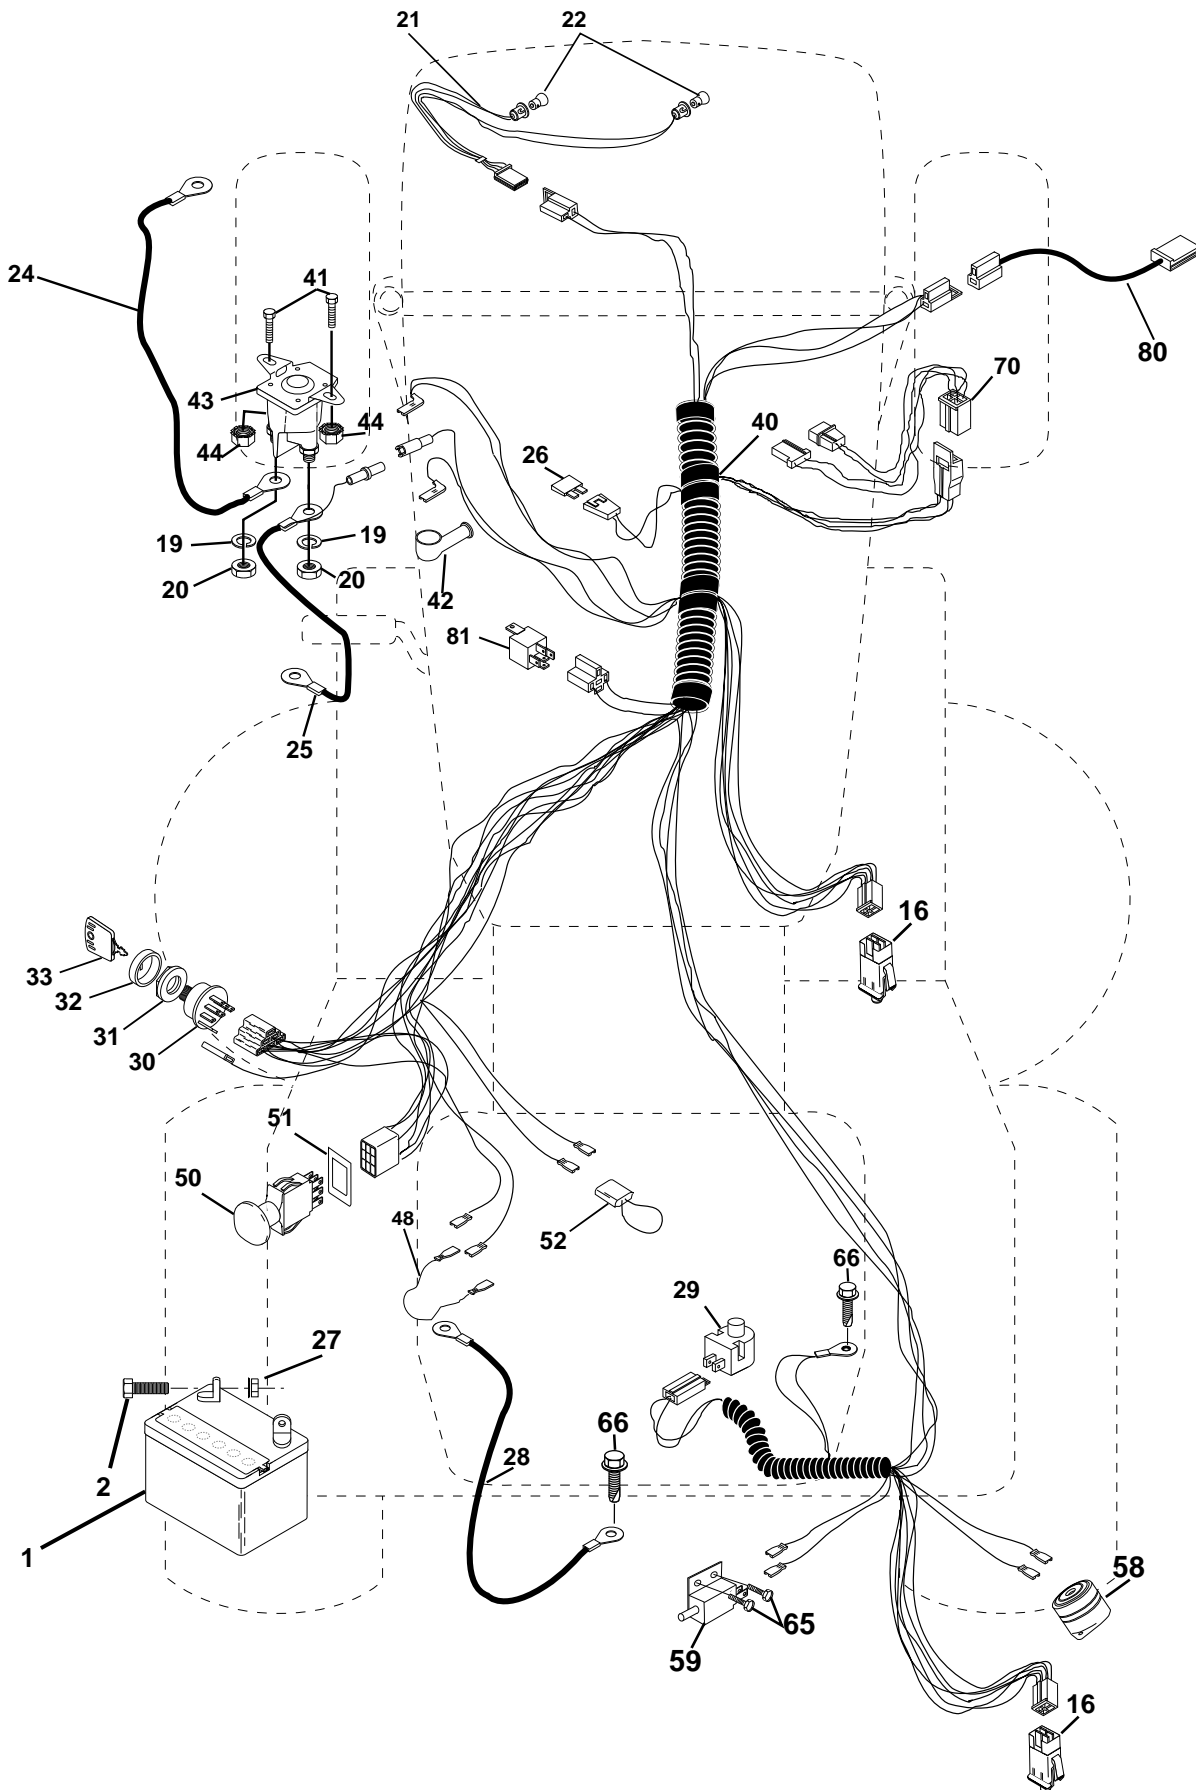

CT 130

Spare parts
Ersatzteile
Pièces détachées
Reserve onderdelen
Repuestos
Reservdelar

Page "Decals"

*Note: Not in stock, but can be delivered directly from factory.

REPAIR PARTS

TRACTOR- -MODEL NO. CT130 (HECT130A) PRODUCT NO. 954 17 00-12

ELECTRICAL

REPAIR PARTS

TRACTOR- -MODEL NO. CT130 (HECT130A) PRODUCT NO. 954 17 00-12

ELECTRICAL

KEY NO.	PART NO.	DESCRIPTION
1	532144925	Battery 12 Volt 25 AMP Wet
2	874760412	Bolt Hex Hd 1/4-20 Unc X 3/4
16	532153664	Switch Interlock Push-In
19	810090400	Washer Lock 1/4
20	873350400	Nut Jam Hex 1/4-20 Unc
21	532166181	Harness Asm Light W/4152J
22	532004152	Bulb Light #1156
24	532124780	Cable Starter 6Ga 11" Red
25	532165987	Cable Battery Crd 56" Red
26	532166180	Fuse 15 Amp
27	873510400	Nut Keps Hex 1/4-20 Unc
28	532127725	Cable Ground 6Ga 18" Black
29	532160784	Switch Plunger Normal Op Olive
30	532140301	Switch Ignition 4Pos W/Lights
31	532124211	Nut Ignition #125
32	532141226	Cover Switch Ignition #121
33	532122147	Key Ign Molded Indak
40	532166158	Harness Ign Crd Elect
41	871110408	Bolt Flk Fin Hex 1/4-20 Unc X 1/2
42	532131563	Cover Terminal Red
43	532145673	Solenoid
44	873640400	Nut Keps Blk Hex 1/4-20 Unc
48	532140844	Adapter Ammeter Rectangular
50	532154959	Switch PTO 3PDT Black Delta 96
51	532140405	Ring Retainer PTO
52	532141940	Protection Wire Loop
58	532165943	Buzzer Crd
59	532166299	Switch FBI CRD
65	817211008	Screw Slftp #10-16 x 1/2 Ty-Ab
66	817490608	Screw Thdrol 3/8-16 x 1/2 Ty-Tt
70	532166668	Harness Engine B&S Reg W/AFTS0
80	532146685	Harness Clutch EVX
81	532109748	Relay Asm

WHEELS & TIRES

KEY NO.	PART NO.	DESCRIPTION
1	532059192	Cap Value Tire
2	532065139	Stem Value
3	532106222	Tire F Ts 15 X 6 0 - 6 Service
4	532059904	Tube Inner Front #35060
5	532138336	Rim Asm 6"front White Service
6	532124957	Fitting Grease
7	532124959	Bearing Flange
8	532138337	Rim Asm 8"rear White Service
9	532124635	Tire R Ts 18 x 8.5-8 Service
10	532124926	Tube Rear 9 5 X 8 Service
11	532104757	Cap Axle Blk 1 50 X 1 00