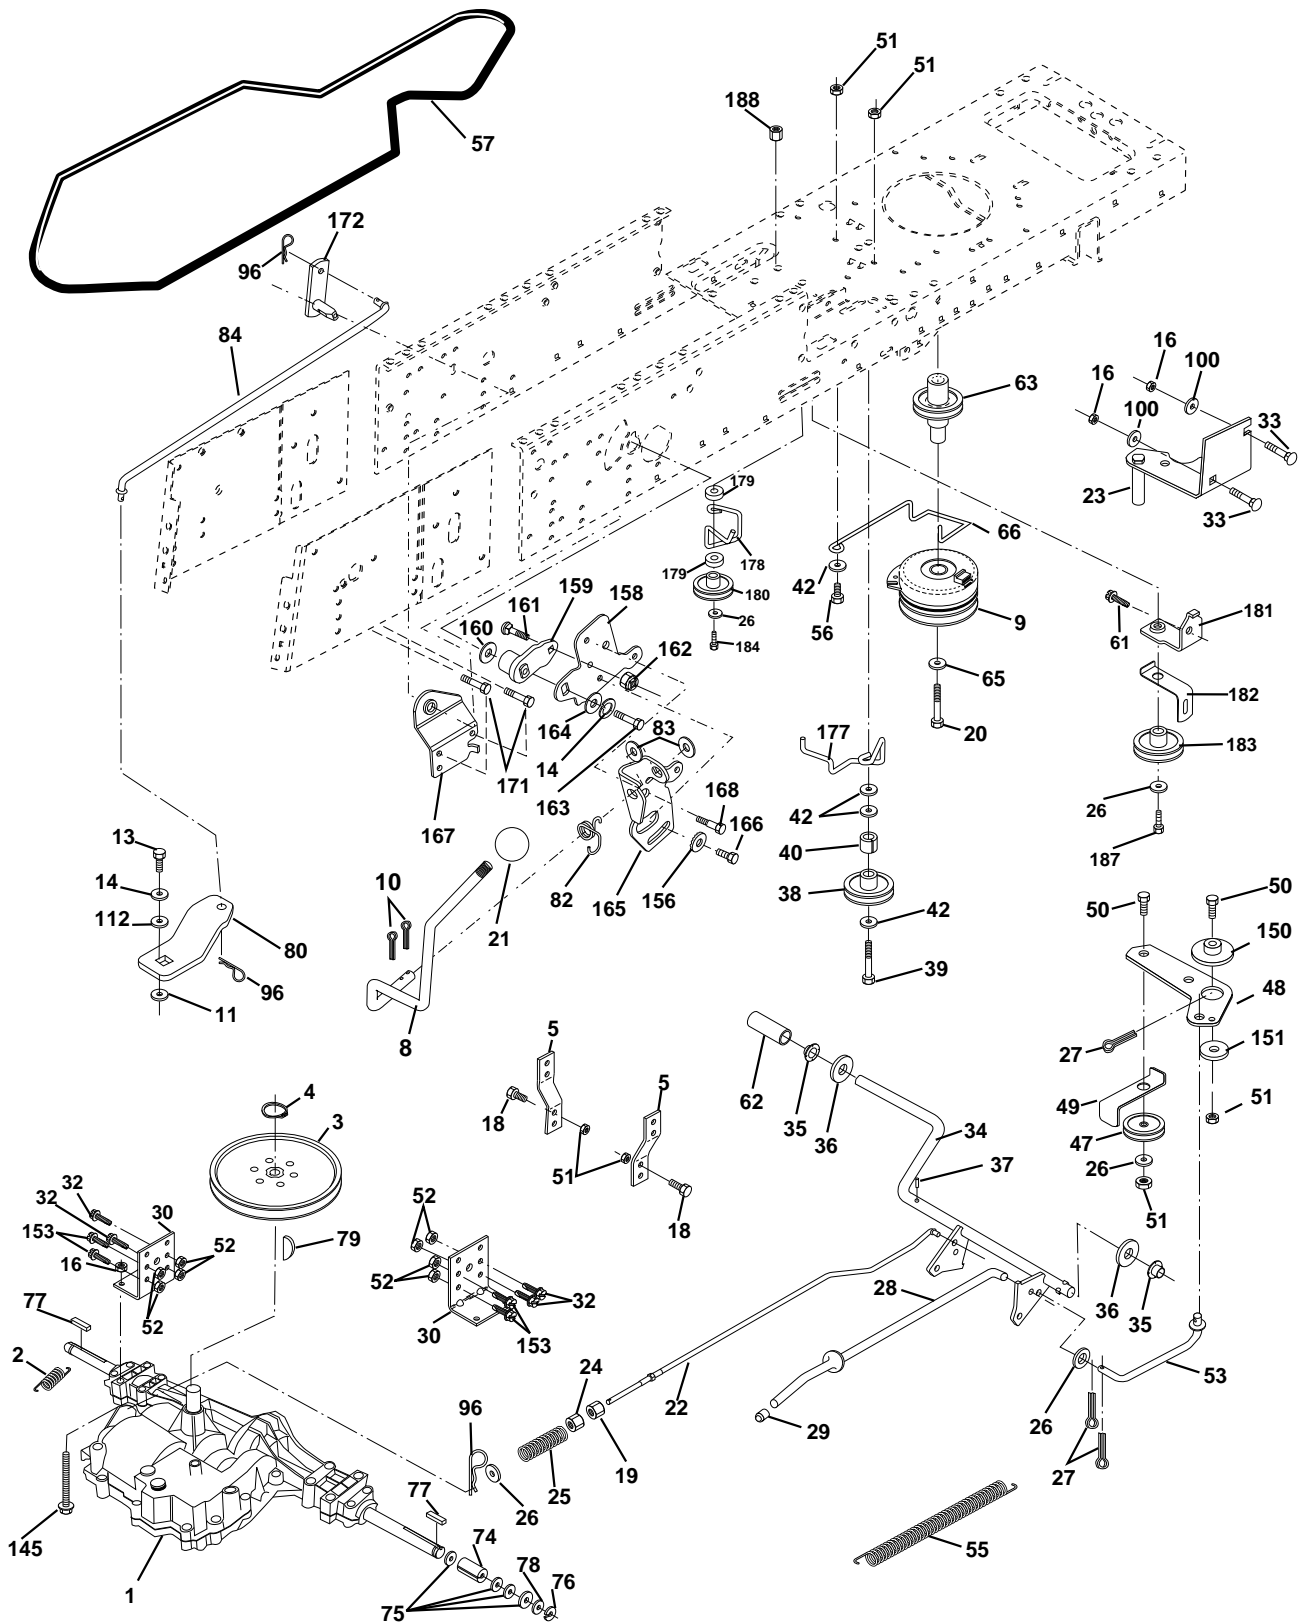

ELECTRICAL

REPAIR PARTS

TRACTOR- -MODEL NO. CT130 (HECT130A) PRODUCT NO. 954 17 00-12

ELECTRICAL

KEY NO.	PART NO.	DESCRIPTION
1	532144925	Battery 12 Volt 25 AMP Wet
2	874760412	Bolt Hex Hd 1/4-20 Unc X 3/4
16	532153664	Switch Interlock Push-In
19	810090400	Washer Lock 1/4
20	873350400	Nut Jam Hex 1/4-20 Unc
21	532166181	Harness Asm Light W/4152J
22	532004152	Bulb Light #1156
24	532124780	Cable Starter 6Ga 11" Red
25	532165987	Cable Battery Crd 56" Red
26	532166180	Fuse 15 Amp
27	873510400	Nut Keps Hex 1/4-20 Unc
28	532127725	Cable Ground 6Ga 18" Black
29	532160784	Switch Plunger Normal Op Olive
30	532140301	Switch Ignition 4Pos W/Lights
31	532124211	Nut Ignition #125
32	532141226	Cover Switch Ignition #121
33	532122147	Key Ign Molded Indak
40	532166158	Harness Ign Crd Elect
41	871110408	Bolt Flk Fin Hex 1/4-20 Unc X 1/2
42	532131563	Cover Terminal Red
43	532145673	Solenoid
44	873640400	Nut Keps Blk Hex 1/4-20 Unc
48	532140844	Adapter Ammeter Rectangular
50	532154959	Switch PTO 3PDT Black Delta 96
51	532140405	Ring Retainer PTO
52	532141940	Protection Wire Loop
58	532165943	Buzzer Crd
59	532166299	Switch FBI CRD
65	817211008	Screw Slftp #10-16 x 1/2 Ty-Ab
66	817490608	Screw Thdrol 3/8-16 x 1/2 Ty-Tt
70	532166668	Harness Engine B&S Reg W/AFTS0
80	532146685	Harness Clutch EVX
81	532109748	Relay Asm

NOTE: All component dimensions given in U.S. inches.
1 inch = 25.4 mm.

REPAIR PARTS

TRACTOR- -MODEL NO. CT130 (HECT130A) PRODUCT NO. 954 17 00-12

DRIVE

REPAIR PARTS

TRACTOR- -MODEL NO. CT130 (HECT130A) PRODUCT NO. 954 17 00-12