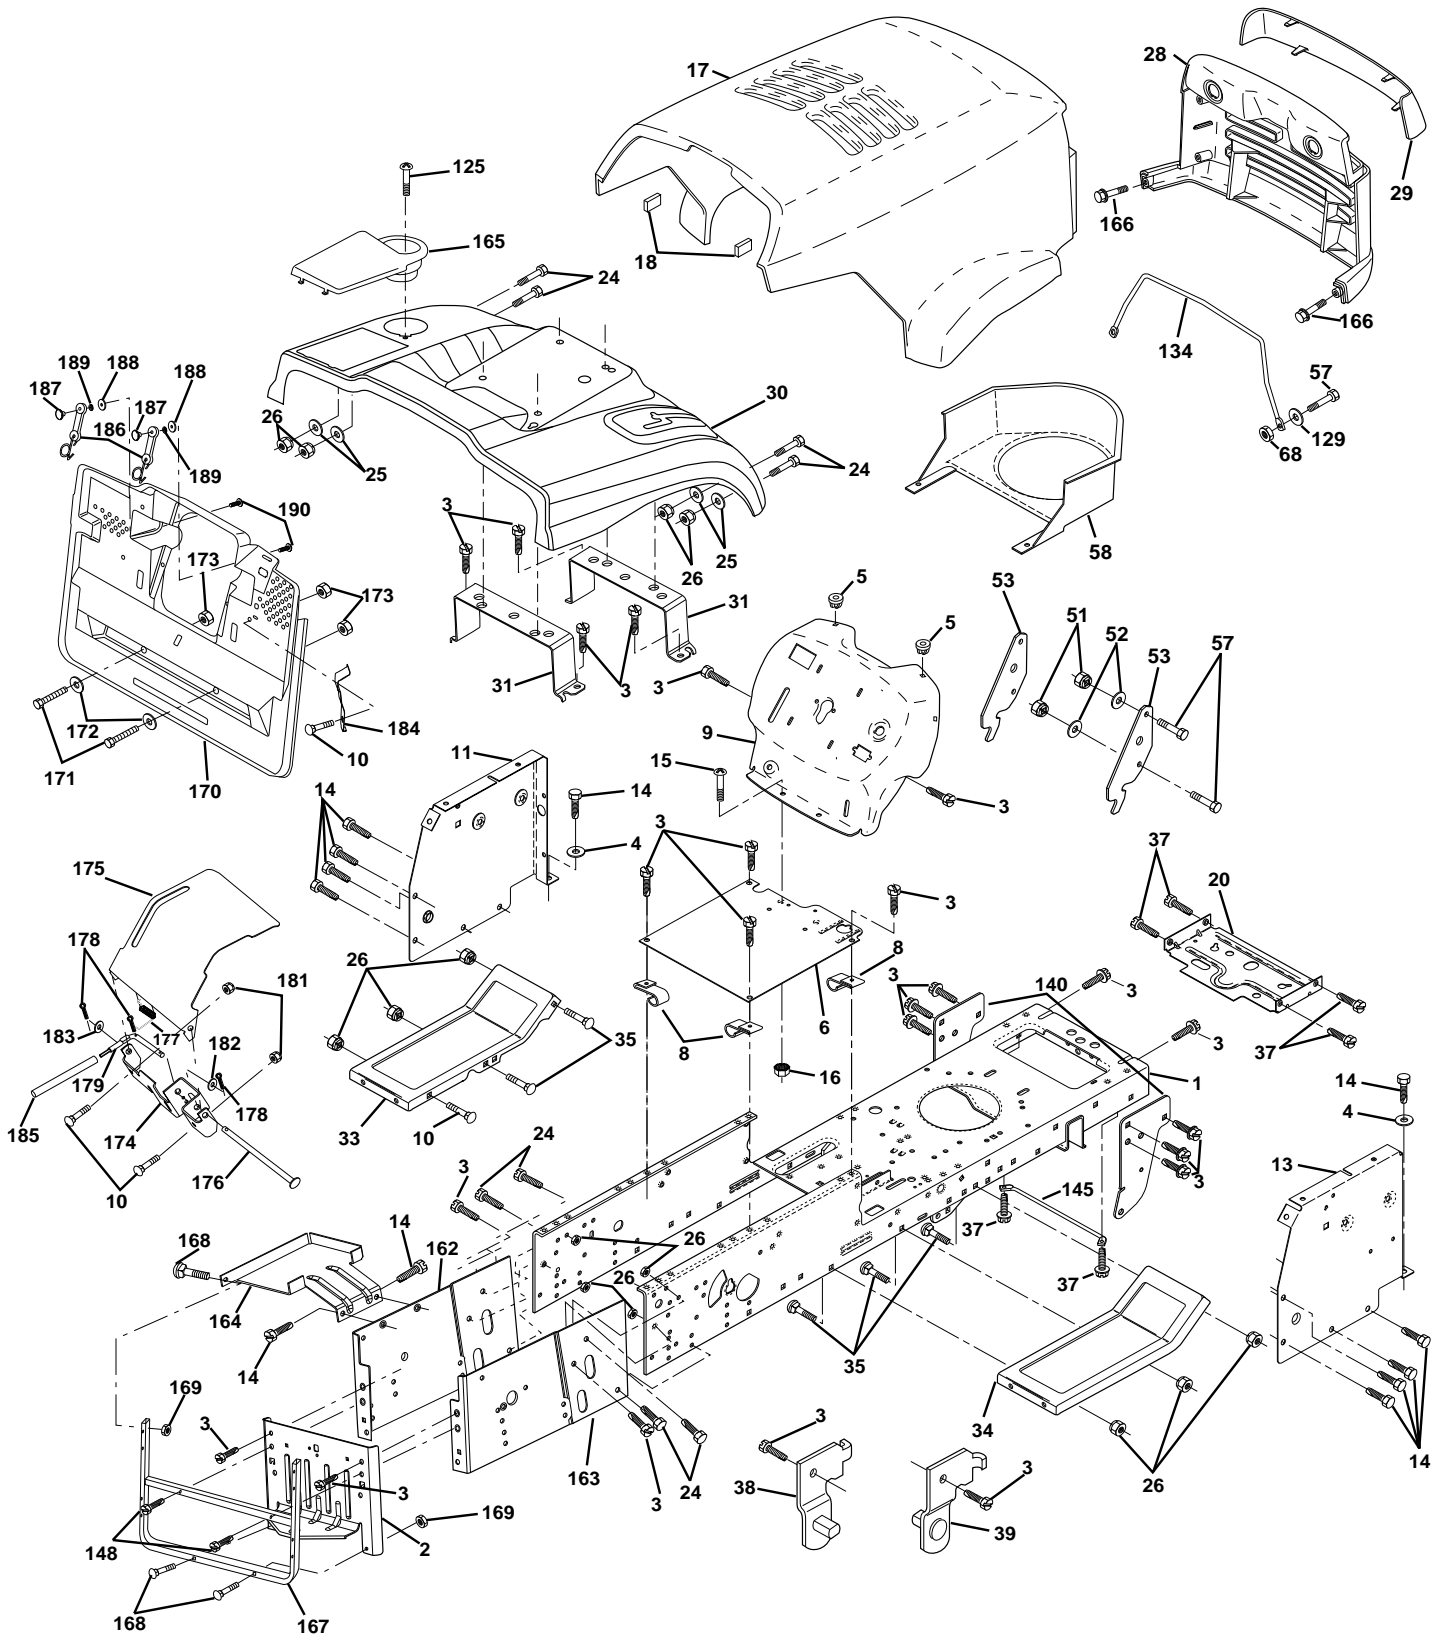

REPAIR PARTS

TRACTOR- -MODEL NO. CT130 (HECT130A) PRODUCT NO. 954 17 00-12

CHASSIS AND ENCLOSURES

REPAIR PARTS

TRACTOR- -MODEL NO. CT130 (HECT130A) PRODUCT NO. 954 17 00-12

CHASSIS AND ENCLOSURES

KEY NO.	PART NO.	DESCRIPTION	KEY NO.	PART NO.	DESCRIPTION
1	532165480	Chassis Assembly	134	532160219	Rod Support Hood Husq P/L
2	532165606	Drawbar	140	532158418	Bracket Front Suspension
3	817490612	Screw, Thd. Roll. 3/8-16 x 3/4	145	532156524	Rod Pivot Chassis/Hood
4	819131216	Washer 13/32 x 3/4 x 16 Gauge	148	817490620	Screw Thdrol 3/8-16 x 1-1/4 TY-TT
5	532155272	Bumper Hood/Dash	162	532165672	Bracket Exten Chassis Lh CRD
6	532155923	Saddle	163	532165673	Bracket Exten Chassis Rh CRD
8	532126471	Clip Insulator 13/32 Mtg. Hole	164	532165605	Support Battery CRD
9	532167977	Dash	165	532167979	Cover Battery CRD Lt
10	872140608	Bolt, Carriage 3/8-16 x 3/4	166	532164863	Screw Hwhd Hi-Lo #13-16 x 3/4
11	532155927	Panel, Dash, L.H.	167	532165779	Support Asm. Backplate WLDMNT
13	532155936	Panel, Asm. Dash R.H.	168	872050412	Bolt, RDHD SHT NK 1/4-20 x 1-1/2
14	817490608	Screw Thdrol 3/8-16 x 1/2	169	532123976	Nut, Lock 1/4 LGE FLG Gr. 5 Zinc
15	874180512	Screw, Machine, Truss Head 5/16-18 UNC x 3/4	170	532165607	Cover, Backplate Plastic Black
16	873510500	Nut	171	874520628	Bolt, Fin Hex 3/8-16 x 1-3/4 Gr. 5
17	532165378	Hood Assembly	172	819132016	Washer 13/32 x 1-1/4 x 16 Ga.
18	532126938	Bumper Hood	173	873510600	Nut, Keps Hex 3/8-16 UNC
20	532156437	Plate Mtg. Battery/Fuel Tank	174	532165939	Bracket Switch FBI CRD
24	874780616	Bolt	175	532166212	Guard Door Rear CRD
25	819131312	Washer 13/32 x 13/16 x 12 Gauge	176	532128600	Pin Hinge Pivot
26	873800600	Nut	177	532132796	Spring Bagger Top LH Black
28	532165379	Grille PL	178	876020312	Pin Cotter 3/32 x 3/4 Cad Zinc
29	532165380	Lens, Grille	179	532165942	Rod Pivot FBI CRD
30	532168428	Fender	180	874760516	Bolt Hex HD 5/16-18 UNC x 1
31	532165156	Bracket, Fender Support	181	873680500	Nut Crownlock 5/16-18
33	532147203	Footrest, L.H.	182	532138200	Washer .385 x .625 x 11 Ga.
34	532147202	Footrest, R.H.	183	819131316	Washer 13/32 x 13/16 x 16 Ga.
35	872110606	Bolt	184	532166139	Bracket Actuator Bagger CRD
37	817490508	Screw Thdrol 5/16-18 x 1/2 TYT	185	532165940	Tube Lever Switch FBI CRD
38	532139886	Pivot Bracket Assembly, L.H.	186	532160793	Latch Asm Mulch/Bagger
39	532139887	Pivot Bracket Assembly, R.H.	187	532125004	Nut Weld
51	873800400	Nut Lock w/Insert 1/4-20 UNC	188	819061216	Washer #10
52	819091416	Washer 9/32 x 7/8 x 16 Ga.	189	810071000	Washer Lock #10
53	532150067	Bracket Pick off LT/Pl Husq	190	871161010	Washer Truss Head Phil 10-24 x 5/8
57	874780412	Bolt, Fin Hex 1/4-20 UNC x .75	--	532005479	Plug, Button
58	532150127	Duct Air Engine Pl/Lt			
68	873510400	Nut Keps Hex 1/4-20 Unc			
125	874180412	Screw Mach Cr. 1/4-20 x 3/4			
129	819091016	Washer 9/32 x 5/8 x 16 Ga.			

NOTE: All component dimensions given in U.S. inches.
1 inch = 25.4 mm.