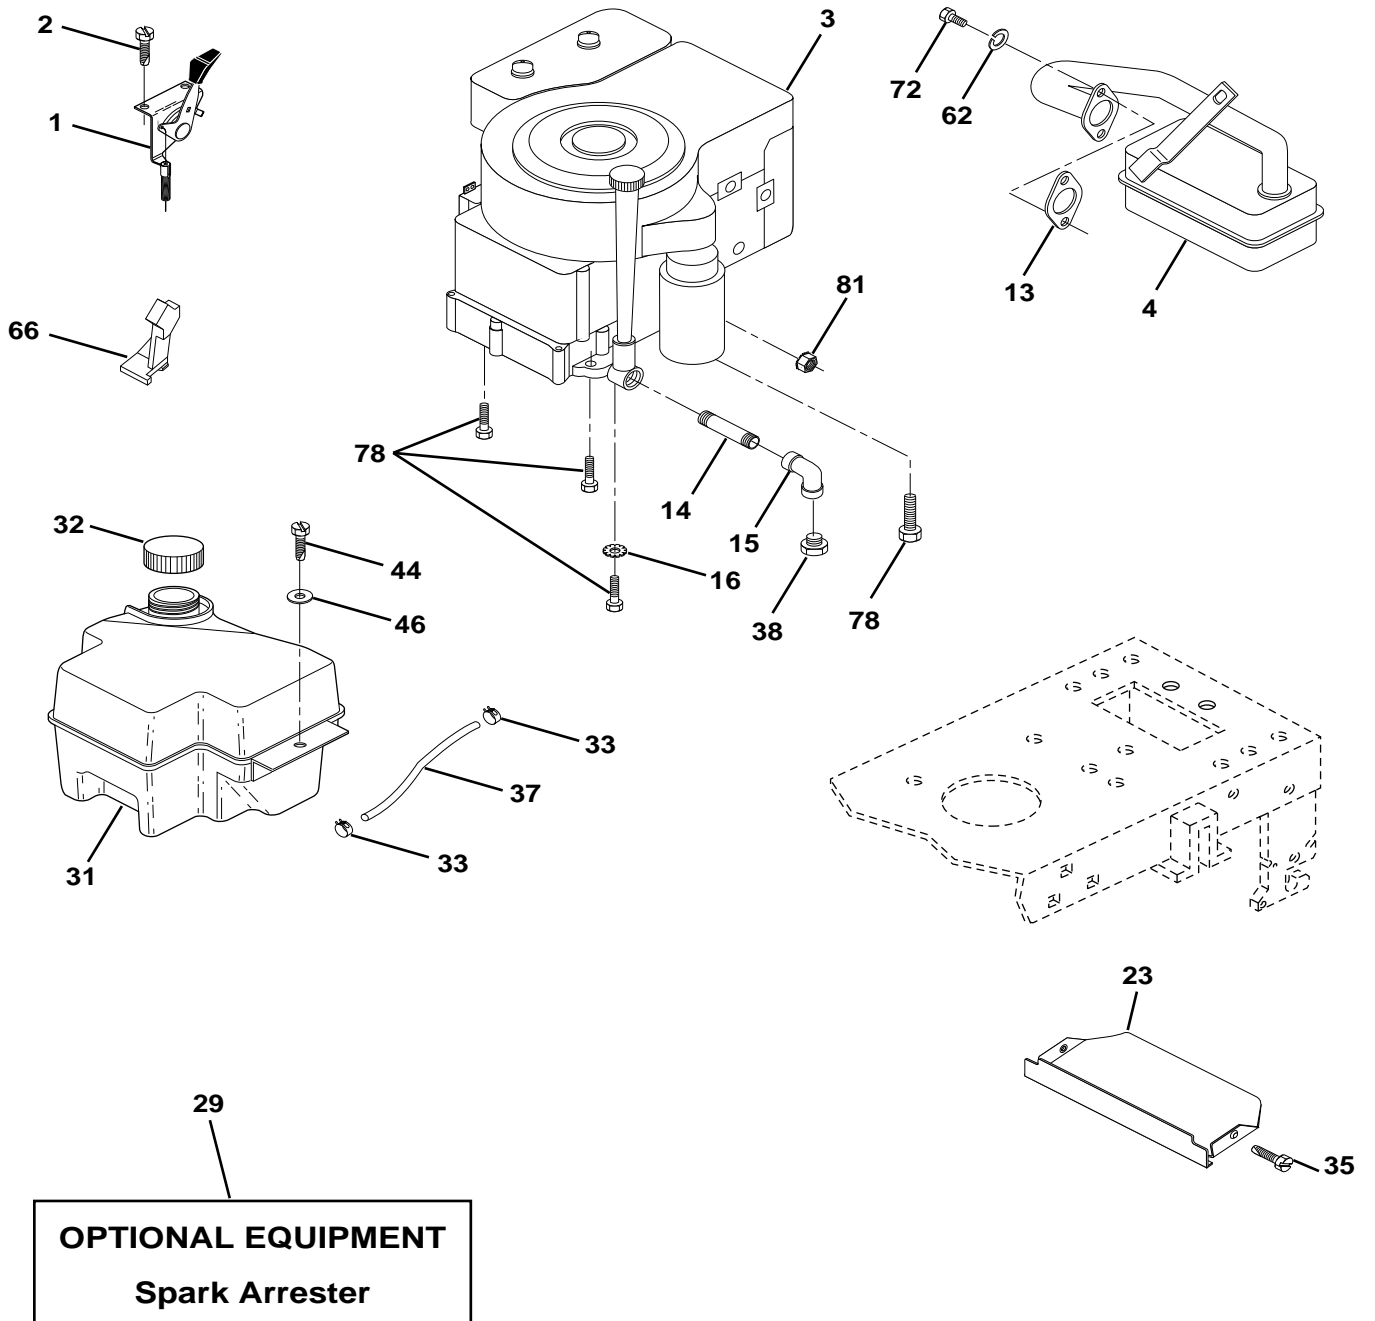

WHEELS & TIRES

KEY NO.	PART NO.	DESCRIPTION
1	532059192	Cap Value Tire
2	532065139	Stem Value
3	532106222	Tire F Ts 15 X 6 0 - 6 Service
4	532059904	Tube Inner Front #35060
5	532138336	Rim Asm 6"front White Service
6	532124957	Fitting Grease
7	532124959	Bearing Flange
8	532138337	Rim Asm 8"rear White Service
9	532124635	Tire R Ts 18 x 8.5-8 Service
10	532124926	Tube Rear 9 5 X 8 Service
11	532104757	Cap Axle Blk 1 50 X 1 00

NOTE: All component dimensions given in U.S. inches
1 inch = 25.4 mm

REPAIR PARTS

TRACTOR- -MODEL NO. CT130 (HECT130A) PRODUCT NO. 954 17 00-12
ENGINE

REPAIR PARTS

TRACTOR- -MODEL NO. CT130 (HECT130A) PRODUCT NO. 954 17 00-12
ENGINE

KEY NO.	PART NO.	DESCRIPTION
1	532159460	Washer Asm Inner Spring W/ Plunger
2	532159471	Shaft Asm. Lift
3	532105767	Pin Groove
4	812000002	E Ring #5133-62
5	819211621	Washer 21/32 x 1 x 21 Ga.
6	532120183	Bearing Nylon
7	532125631	Grip Handle
8	532124526	Button Plunger Black
11	532165829	Link Asm Lift L.H.
12	532165831	Link Asm Lift R.H.
13	532124670	Retainer Spring
15	532127218	Link Front
16	873350800	Nut Jam Hex 1/2-13 Unc
17	532130171	Trunnion Blk Zinc
18	873680800	Nut Crownlock 1/2-13 Unc
19	532139868	Arm Suspension Mower
20	532163552	Retainer Spring
23	532110807	Nut Special
24	819131016	Washer 13/32 x 5/8 x 16 Ga.
25	532124874	Spring 2-1/8
26	876020308	Pin Cotter 13/32 x 1/2
27	532126971	Rod Adj Lift Zinc
28	873350600	Nut Hex Jam 3/8-16 Unc
29	532138057	Knob Inf 3/8-16 unc
30	532150233	Trunnion Infin Height
31	532140302	Bearing, Pvt. Lift. Spherical
32	873540600	Nut Crownlock 3/8-24
36	532155907	Pointer Height Indicator
37	532123935	Plug Hole Blk
38	817490512	Screw Thdrol 5/16-18 x 3/4
40	819112410	Washer 11/32 x 1-1/2 x 10 Ga
41	532123934	Scale Ind Height Blk
49	532145212	Nut Hex flange lock
50	532110452	Nut Push Phos &Oil