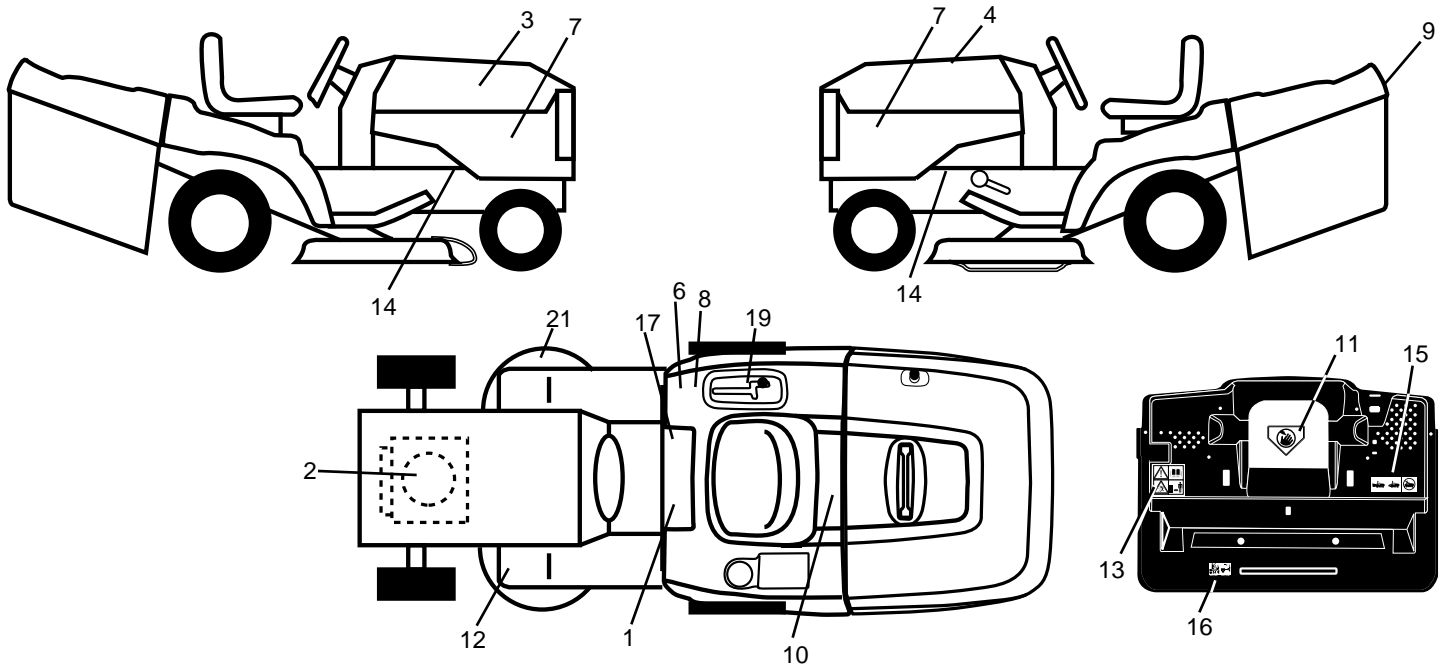

NOTE: All component dimensions given in U.S. inches.
1 inch = 25.4 mm.

REPAIR PARTS

TRACTOR- -MODEL NO. CT130 (HECT130A) PRODUCT NO. 954 17 00-12

SEAT ASSEMBLY

KEY NO.	PART NO.	DESCRIPTION
1	532140839	Seat
2	532140551	Bracket Pnt Pivot Seat (blk)
5	532145006	Clip Push In Hinged
7	532124181	Spring Seat Cprsn 2 250 Blk Zi
8	817490616	Screw Thdrol 3/8-16 X 1 Ty-tt
9	819131614	Washer 13/32 X 1 X 14 Ga
10	532155925	Pan Pnt Seat (blk)
11	532166369	Knob Seat Adj. Wingnut
12	532121246	Bracket Pnt Mounting Switch
13	532121248	Bushing Snap Blk Nyl 50 Id

NOTE: All component dimensions given in U.S. inches.
1 inch = 25.4 mm

REPAIR PARTS

TRACTOR- -MODEL NO. CT130 (HECT130A) PRODUCT NO. 954 17 00-12

DECALS

KEY NO.	PART NO.	DESCRIPTION
1	532145498*	Decal Read Owner's Manual Sym
2	532168410*	Decal Hp Engine
3	532167090	Decal Hood Rh
4	532167091	Decal Hood Lh
6	532126187*	Decal 100 DBA
7	532159713*	Decal Panel Side
8	532145437*	Decal Europe Stand Ce
9	532150617*	Decal Fender Logo
10	532145005*	Decal Bat Dan/Poi P/L Sym Wpn
11	532145494*	Decal Mower Cut Finger Symbol
12	532159737*	Decal Brake/Clutch Symbol Lt
13	532166959*	Decal Warn Back Plate CRD
14	532159736*	Decal Chassis Hot Muffler