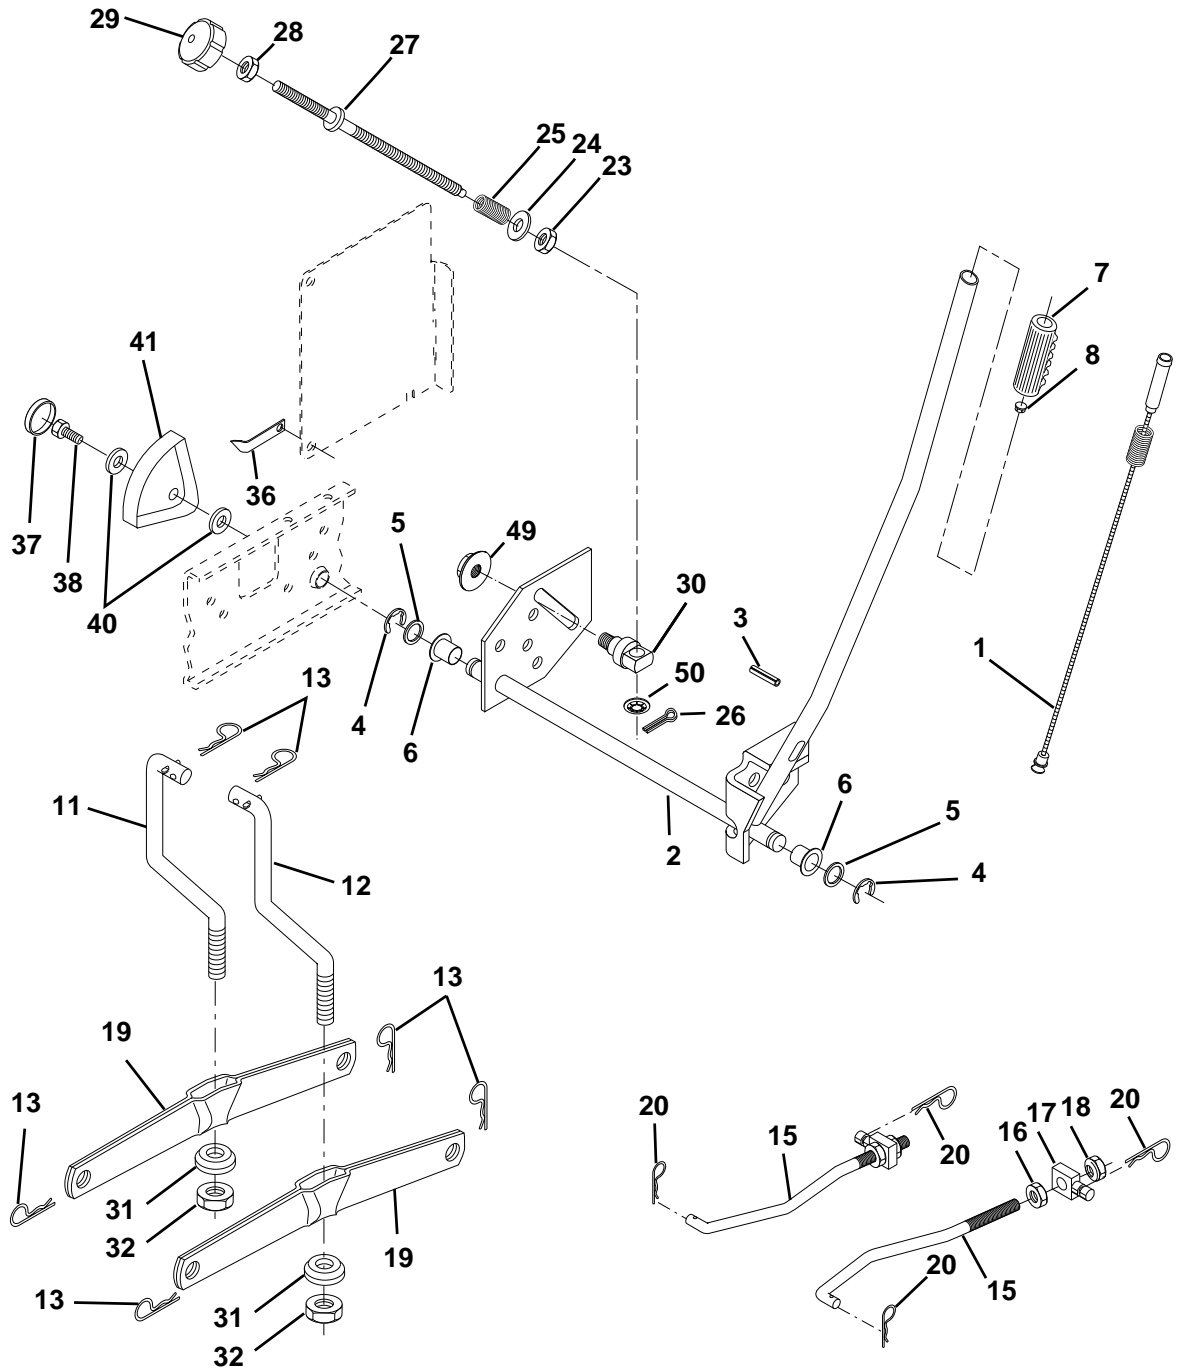

REPAIR PARTS

TRACTOR- -MODEL NO. CT130 (HECT130A) PRODUCT NO. 954 17 00-12
MOWER LIFT

REPAIR PARTS

TRACTOR- -MODEL NO. CT130 (HECT130A) PRODUCT NO. 954 17 00-12
MOWER LIFT

KEY NO.	PART NO.	DESCRIPTION
1	532159460	Washer Asm Inner Spring W/ Plunger
2	532159471	Shaft Asm. Lift
3	532105767	Pin Groove
4	812000002	E Ring #5133-62
5	819211621	Washer 21/32 x 1 x 21 Ga.
6	532120183	Bearing Nylon
7	532125631	Grip Handle
8	532124526	Button Plunger Black
11	532165829	Link Asm Lift L.H.
12	532165831	Link Asm Lift R.H.
13	532124670	Retainer Spring
15	532127218	Link Front
16	873350800	Nut Jam Hex 1/2-13 Unc
17	532130171	Trunnion Blk Zinc
18	873680800	Nut Crownlock 1/2-13 Unc
19	532139868	Arm Suspension Mower
20	532163552	Retainer Spring
23	532110807	Nut Special
24	819131016	Washer 13/32 x 5/8 x 16 Ga.
25	532124874	Spring 2-1/8
26	876020308	Pin Cotter 13/32 x 1/2
27	532126971	Rod Adj Lift Zinc
28	873350600	Nut Hex Jam 3/8-16 Unc
29	532138057	Knob Inf 3/8-16 unc
30	532150233	Trunnion Infin Height
31	532140302	Bearing, Pvt. Lift. Spherical
32	873540600	Nut Crownlock 3/8-24
36	532155907	Pointer Height Indicator
37	532123935	Plug Hole Blk
38	817490512	Screw Thdrol 5/16-18 x 3/4
40	819112410	Washer 11/32 x 1-1/2 x 10 Ga
41	532123934	Scale Ind Height Blk
49	532145212	Nut Hex flange lock
50	532110452	Nut Push Phos &Oil

NOTE: All component dimensions given in U.S. inches
1 inch = 25.4 mm