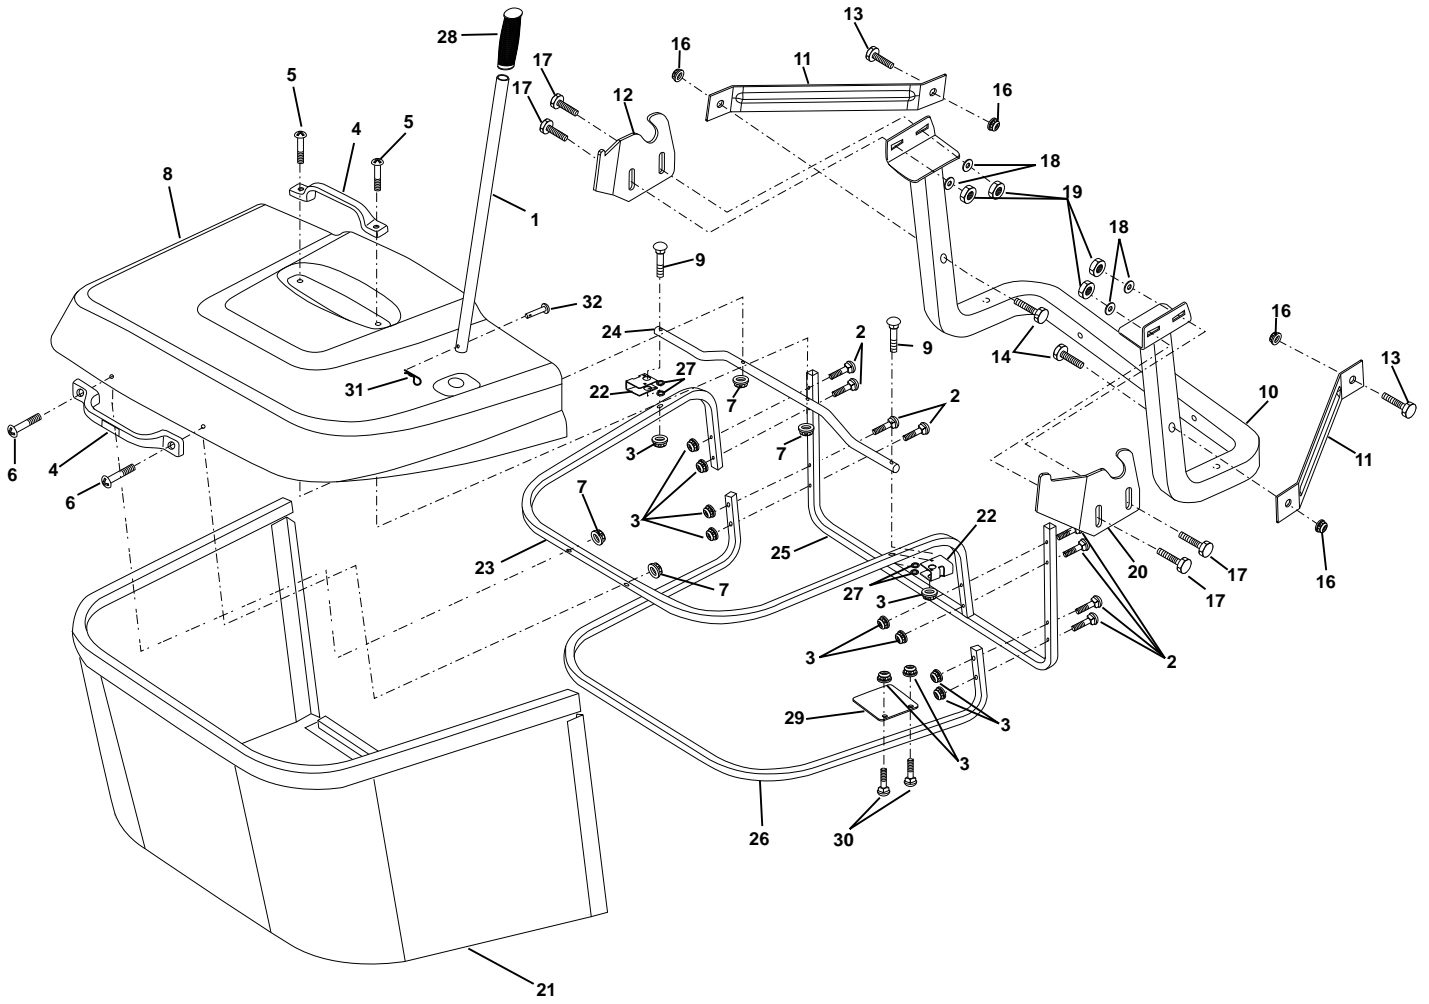

REPAIR PARTS

TRACTOR- -MODEL NO. CT130 (HECT130A) PRODUCT NO. 954 17 00-12
BAGGER

REPAIR PARTS

TRACTOR- -MODEL NO. CT130 (HECT130A) PRODUCT NO. 954 17 00-12
BAGGER

KEY NO.	PART NO.	DESCRIPTION
1	532165249	Tube Handle Bagger CRD
2	872140416	Bolt Carriage 1/4-20 x 2.0 Gr.5
3	532123976	Nut Lock 1/4 Lge Flg Gr. 5 Zinc
4	532165693	Handle Grab Plastic Black
5	874981024	Screw Pan Head #10-24 x 1.50 Blk
6	874981032	Screw Pan Hd
7	532059931	Nut Lock #10-24 Flg Gr.5 Zinc
8	532167980	Cover Bagger Plastic CRD MS422
9	872140418	Bolt Carriage 1/4-20 x 2.25d x Gr.5
10	532165716	Support AsmWldmnt Bagger CRD
11	532165719	Bracket Support Upper Bag CRD
12	532165735	Bracket Pivot Bagger Lh CRD
13	872110606	Bolt Rdhd Sht Sqnk 3/8-16 x 3/4
14	874520640	Bolt Hex 3/8-16 x 2-1/2 Gr.5
15	819132016	Washer 13/32 x 1-1/4 x 16 Ga.
16	873900600	Nut Lock Flg 3/8-16 Unc
17	872140506	Bolt Rdhd Sht Sqnk 5/16 -18 Unc x 3/4
18	819112016	Washer 11/32 x 1.25 x 16 Ga.
19	873800500	Nut Lock Hex W/Ins 5/16-18 Unc Pl
20	532165736	Bracket Pivot Bagger RH CRD
21	532165780	Bag Asm CRD
22	532165781	Bracket Side Bagger CRD
23	532165782	Tube Upper Bagger CRD
24	532165783	Tube Pivot Bagger CRD
25	532165784	Tube Front Bagger CRD
26	532165785	Tube Lower Bagger CRD
27	532165786	Grommet Extruded Cut1/8
28	532165787	Grip Handle Black
29	532165839	Plate Stop Bagger handle CRD
30	872140410	Bolt Carriage 1/4-20 x 1 Gr.5
31	532124788	Retainer Spring 1" Zinc/Cad
32	532126875	Rivet Rd Hd Drilled 3/8 Dia

NOTE: All component dimensions given in U.S. inches
1 inch = 25.4 mm