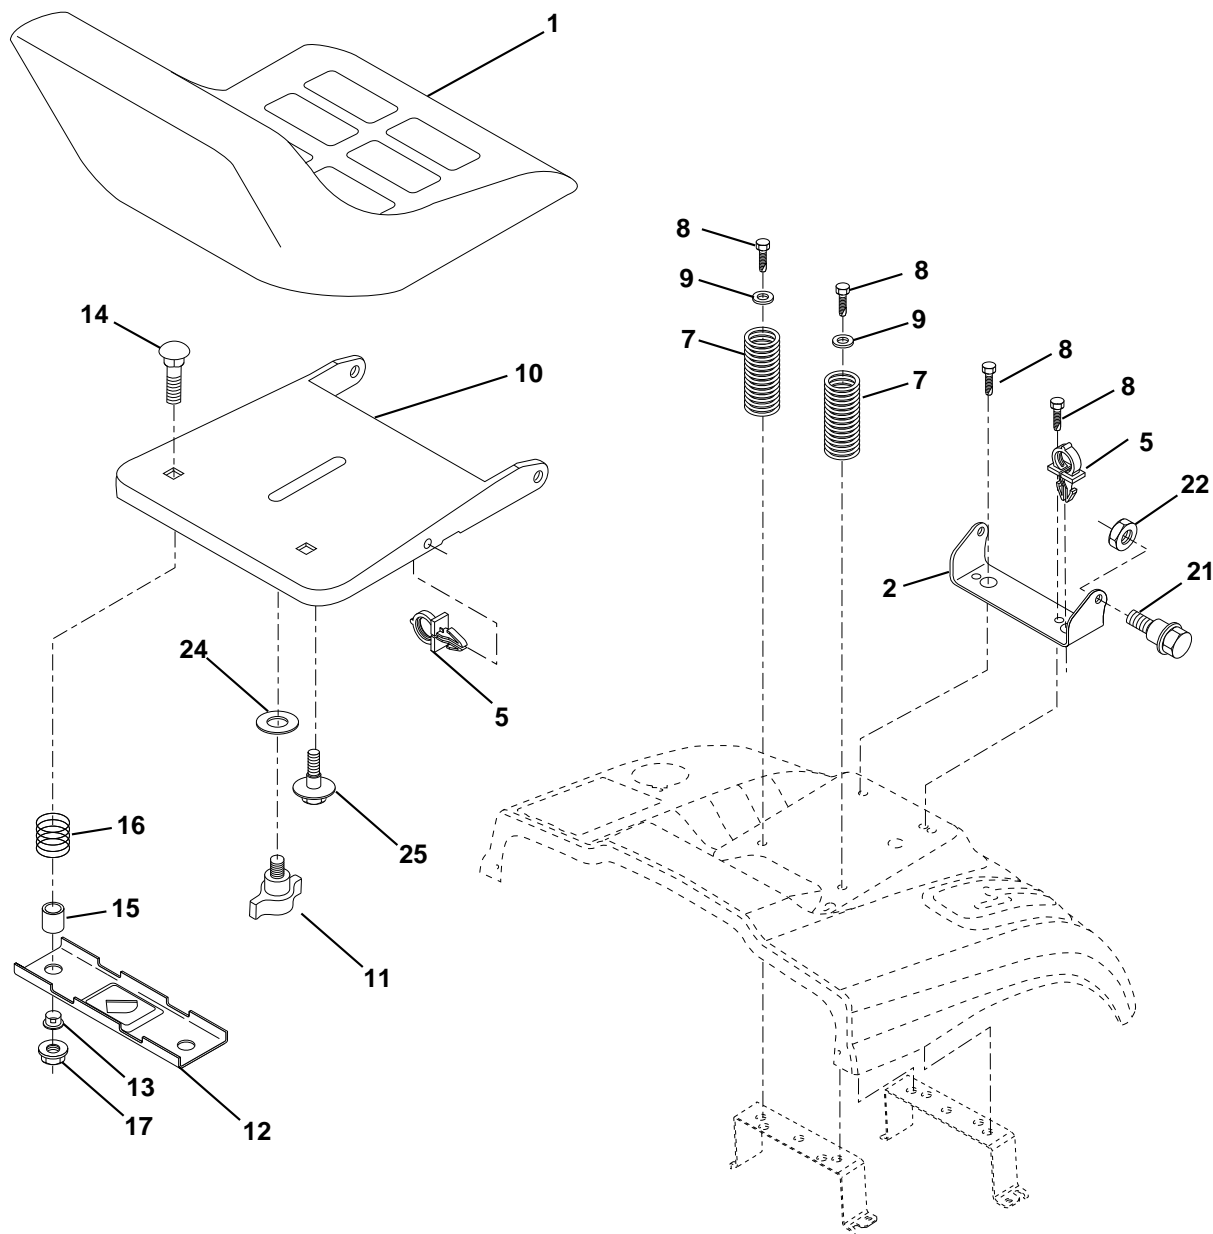

REPAIR PARTS

TRACTOR- -MODEL NO. CT130 (HECT130A) PRODUCT NO. 954 17 00-12

SEAT ASSEMBLY

KEY NO.	PART NO.	DESCRIPTION
1	532140839	Seat
2	532140551	Bracket Pnt Pivot Seat (blk)
5	532145006	Clip Push In Hinged
7	532124181	Spring Seat Cprsn 2 250 Blk Zi
8	817490616	Screw Thdrol 3/8-16 X 1 Ty-tt
9	819131614	Washer 13/32 X 1 X 14 Ga
10	532155925	Pan Pnt Seat (blk)
11	532166369	Knob Seat Adj. Wingnut
12	532121246	Bracket Pnt Mounting Switch
13	532121248	Bushing Snap Blk Nyl 50 Id

KEY NO.	PART NO.	DESCRIPTION
14	872050412	Bolt Rdhd Sht Nk 1/4-20x1-1/2
15	532134300	Spacer Split
16	532121250	Spring Cprsn Plate SW 1.310 Ga
17	532123976	Nut Lock 1/4 Lge Flg Gr 5 Zinc
21	532153236	Bolt Shoulder 5/16-18 Unc-2A
22	873800500	Nut Hex Lock w/Ins 5/16-18
24	819171912	Washer 17/32 X 1-3/16 X 12 Ga.
25	532127018	Bolt Shoulder 5/16-18 X 62

NOTE: All component dimensions given in U.S. inches.
1 inch = 25.4 mm