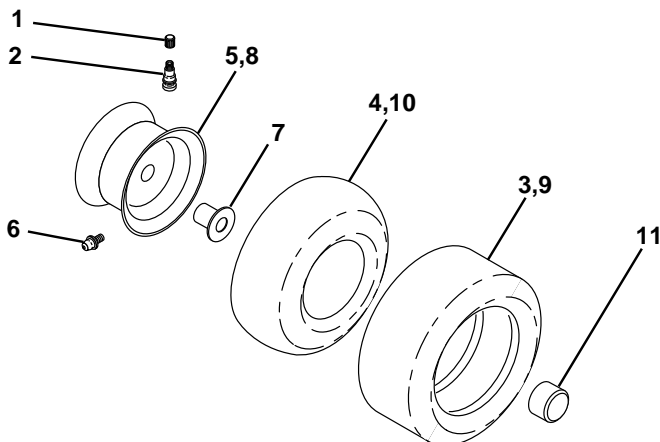

KEY NO.	PART NO.	DESCRIPTION
14	872050412	Bolt Rdhd Sht Nk 1/4-20x1-1/2
15	532134300	Spacer Split
16	532121250	Spring Cprsn Plate SW 1.310 Ga
17	532123976	Nut Lock 1/4 Lge Flg Gr 5 Zinc
21	532153236	Bolt Shoulder 5/16-18 Unc-2A
22	873800500	Nut Hex Lock w/Ins 5/16-18
24	819171912	Washer 17/32 X 1-3/16 X 12 Ga.
25	532127018	Bolt Shoulder 5/16-18 X 62

NOTE: All component dimensions given in U.S. inches.
1 inch = 25.4 mm

REPAIR PARTS

TRACTOR- -MODEL NO. CT130 (HECT130A) PRODUCT NO. 954 17 00-12

DECALS

KEY NO.	PART NO.	DESCRIPTION
1	532145498*	Decal Read Owner's Manual Sym
2	532168410*	Decal Hp Engine
3	532167090	Decal Hood Rh
4	532167091	Decal Hood Lh
6	532126187*	Decal 100 DBA
7	532159713*	Decal Panel Side
8	532145437*	Decal Europe Stand Ce
9	532150617*	Decal Fender Logo
10	532145005*	Decal Bat Dan/Poi P/L Sym Wpn
11	532145494*	Decal Mower Cut Finger Symbol
12	532159737*	Decal Brake/Clutch Symbol Lt
13	532166959*	Decal Warn Back Plate CRD
14	532159736*	Decal Chassis Hot Muffler

WHEELS & TIRES

KEY NO.	PART NO.	DESCRIPTION
1	532059192	Cap Value Tire
2	532065139	Stem Value
3	532106222	Tire F Ts 15 X 6 0 - 6 Service
4	532059904	Tube Inner Front #35060
5	532138336	Rim Asm 6"front White Service
6	532124957	Fitting Grease
7	532124959	Bearing Flange
8	532138337	Rim Asm 8"rear White Service
9	532124635	Tire R Ts 18 x 8.5-8 Service
10	532124926	Tube Rear 9 5 X 8 Service
11	532104757	Cap Axle Blk 1 50 X 1 00

NOTE: All component dimensions given in U.S. inches
1 inch = 25.4 mm

REPAIR PARTS

TRACTOR- -MODEL NO. CT130 (HECT130A) PRODUCT NO. 954 17 00-12
ENGINE

REPAIR PARTS

TRACTOR- -MODEL NO. CT130 (HECT130A) PRODUCT NO. 954 17 00-12
ENGINE