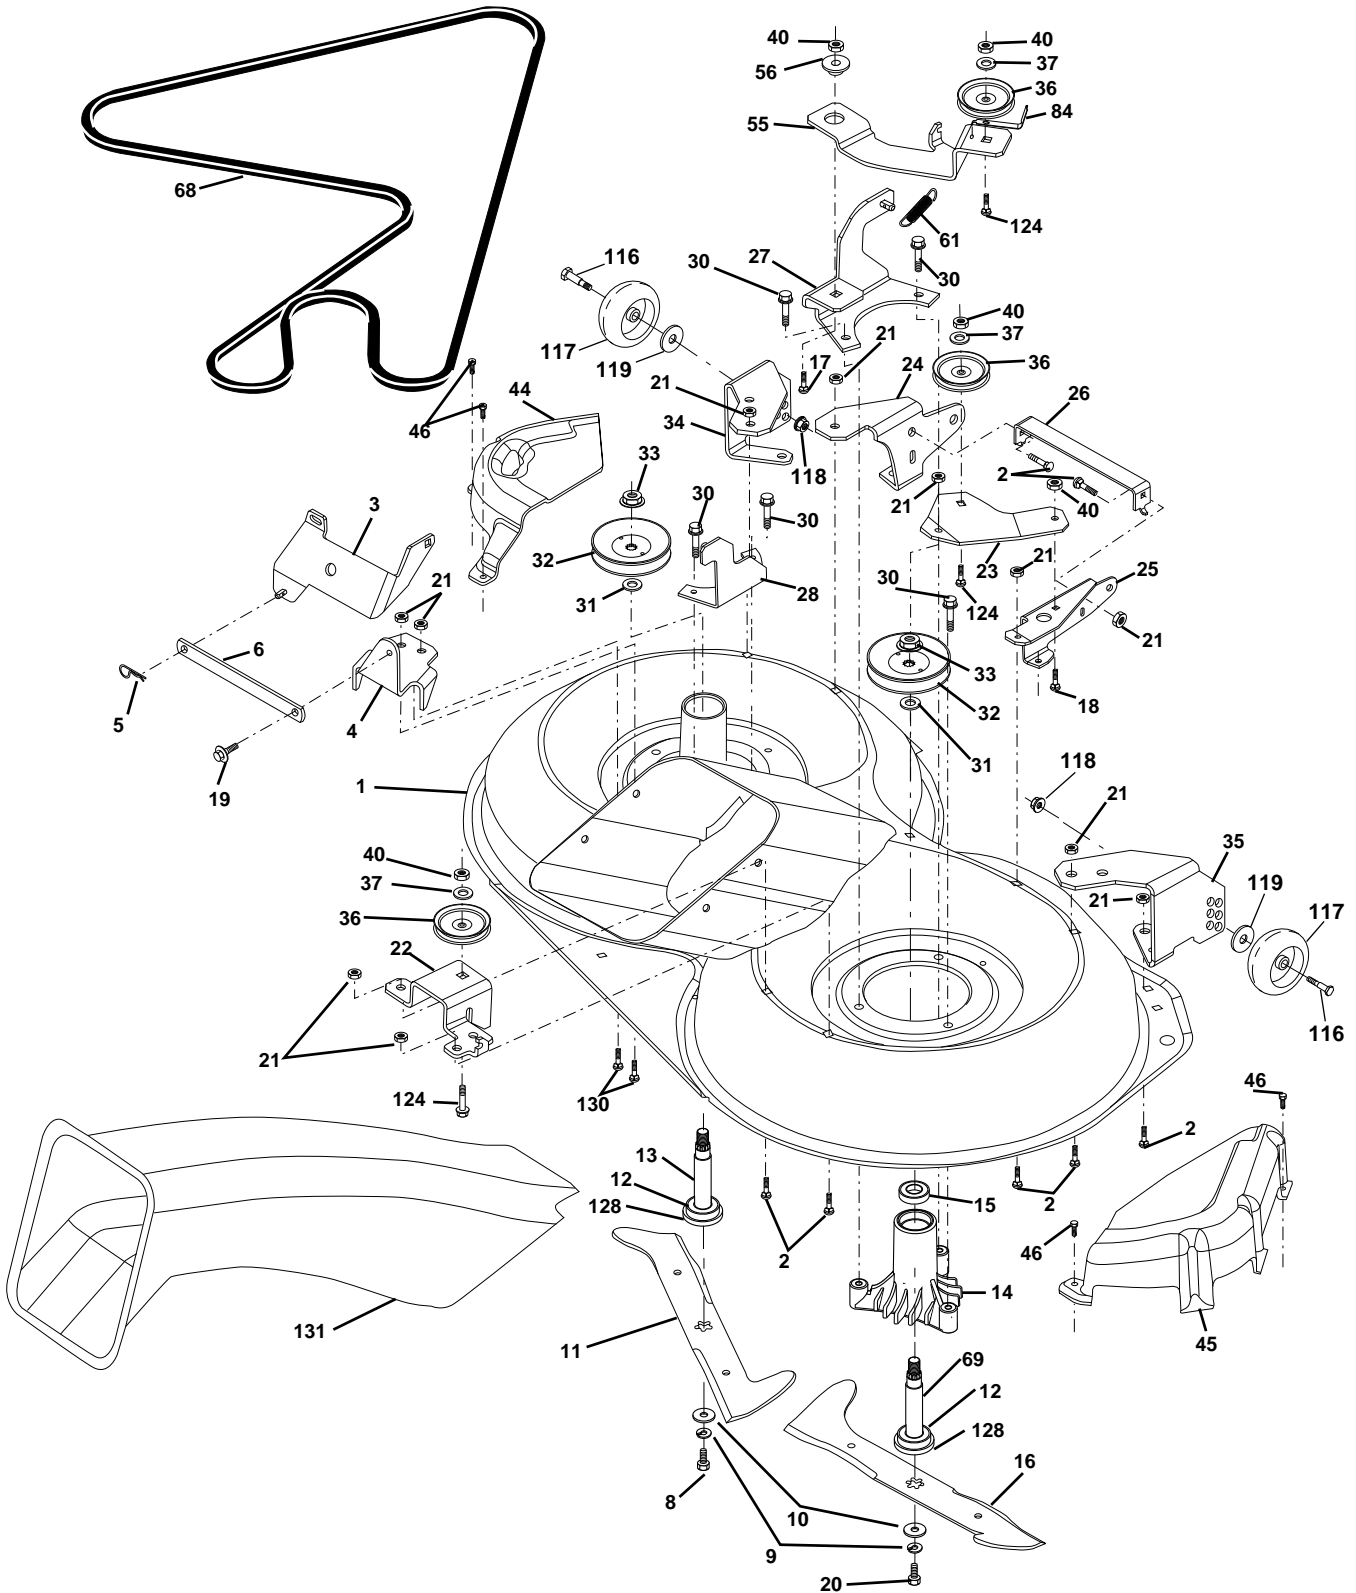

REPAIR PARTS

TRACTOR- -MODEL NO. CT130 (HECT130A) PRODUCT NO. 954 17 00-12
MOWER

REPAIR PARTS

TRACTOR- -MODEL NO. CT130 (HECT130A) PRODUCT NO. 954 17 00-12

MOWER

KEY NO.	PART NO.	DESCRIPTION	KEY NO.	PART NO.	DESCRIPTION
1	532165552	Housing Asm. Mower 92 CRD	33	532137266	Nut Flg Top Lock Cntr B 9/16
2	872140506	Bolt Rdhd Sqnk 5/16-18 Unc x 3/4	34	532165239	Bracket Gauge Wheel Lf 92 CRD
3	532165569	Bracket Asm. S-Bar Chass 92 CRD	35	532165238	Bracket Gauge Wheel Rf 92 CRD
4	532165558	Bracket Bar Sway Deck 92 CRD	36	532146763	Pulley Idler V-Groove Dim 4.25
5	532124670	Retainer Spring	37	819131316	Washer 11/32 x 13/16 x 16 Ga
6	532165557	Bar Sway 92 CRD	40	873680600	Nut Crownlock 3/8-16 Unc
8	532850857	Bolt 3/8-24 x 1.25 Gr8 Patched	44	532165724	Cover Mandrel Lh 92 CRD
9	810030600	Washer Lock Hvy 3/8 Unplated	45	532165556	Cover Mandrel Rh 92 CRD
10	532140296	Washer Hard Blade Mower vented	46	532137729	Screw Thd Roll 1/4-20 x 5/8
11	532165560	Blade 3-1 Lh 92 CRD	55	532165445	Arm Idler 92 CRD
12	532129895	Bearing Ball #6204 (Mandrel)	56	532122052	Spacer Retainer PM Mower
13	532137645	Shaft Asm. W/Lower Bearing	61	532165945	Spring Tension Belt
14	532128774	Housing Mandrel Vented (Machd)	68	532165555	Hex-Belt 92 Mower 105AA
15	532110485	Bearing Ball Mandrel	69	532165482	Shaft Asm W/Lwr Brg Rh Thd CRD
16	532165561	Blade 3-1 Rh 92 CRD	84	532156085	Keeper Belt Idler
17	872140610	Bolt Carriage 3/8-16 x 1-1/4	116	532137644	Bolt Shoulder
18	872110608	Bolt Rdhd Sqnk 3/8-16 x 1 Gr5	117	532133957	Wheel Gage Donut Wide
19	532132827	Bolt Shoulder 5/16-18 Thd Form	118	873930600	Nut Centerlock 3/8-16 Unc
20	532165484	Bolt 3/8-24 x 1.25 Gr8 Ptch Lhthd	119	819121414	Washer 3/8 x 7/8 x 14 Ga.
21	873680500	Nut Crown Lock 5/16-18	124	872110612	Bolt Carr Sh 3/8-16 x 1-1/2 Gr5
22	532165243	Bracket Idler Sprt RR 92 CRD	128	532153390	Washer Felt
23	532165446	Bracket Idler Sprt RF 92 CRD	130	872110506	Bolt Rdhdsqnk 5/16-18 Unc x 3/4
24	532165242	Bracket Suspension LF 92 CRD	131	532165661	Chute Bagger CRD 92cm
25	532165244	Bracket Suspension RF 92 CRD	--	532130794	Mandrel Asm Service
26	532165237	Brace Support Susp Frt CRD	--	532165579	Mandrel Asm CRD Lh Threads SVC
27	532165568	Bracket Asm. Susp RR 92 CRD	--	532165578	Deck Mower Complete
28	532165567	Bracket Asm. Susp LR 92 CRD			
30	532157722	Screw Thd Rolling Washer Head			
31	532129963	Washer Spacer Mower Vented			
32	532153531	Mandrel Pulleys 36 & 46			

NOTE: All component dimensions given in U.S. inches
1 inch = 25.4 mm