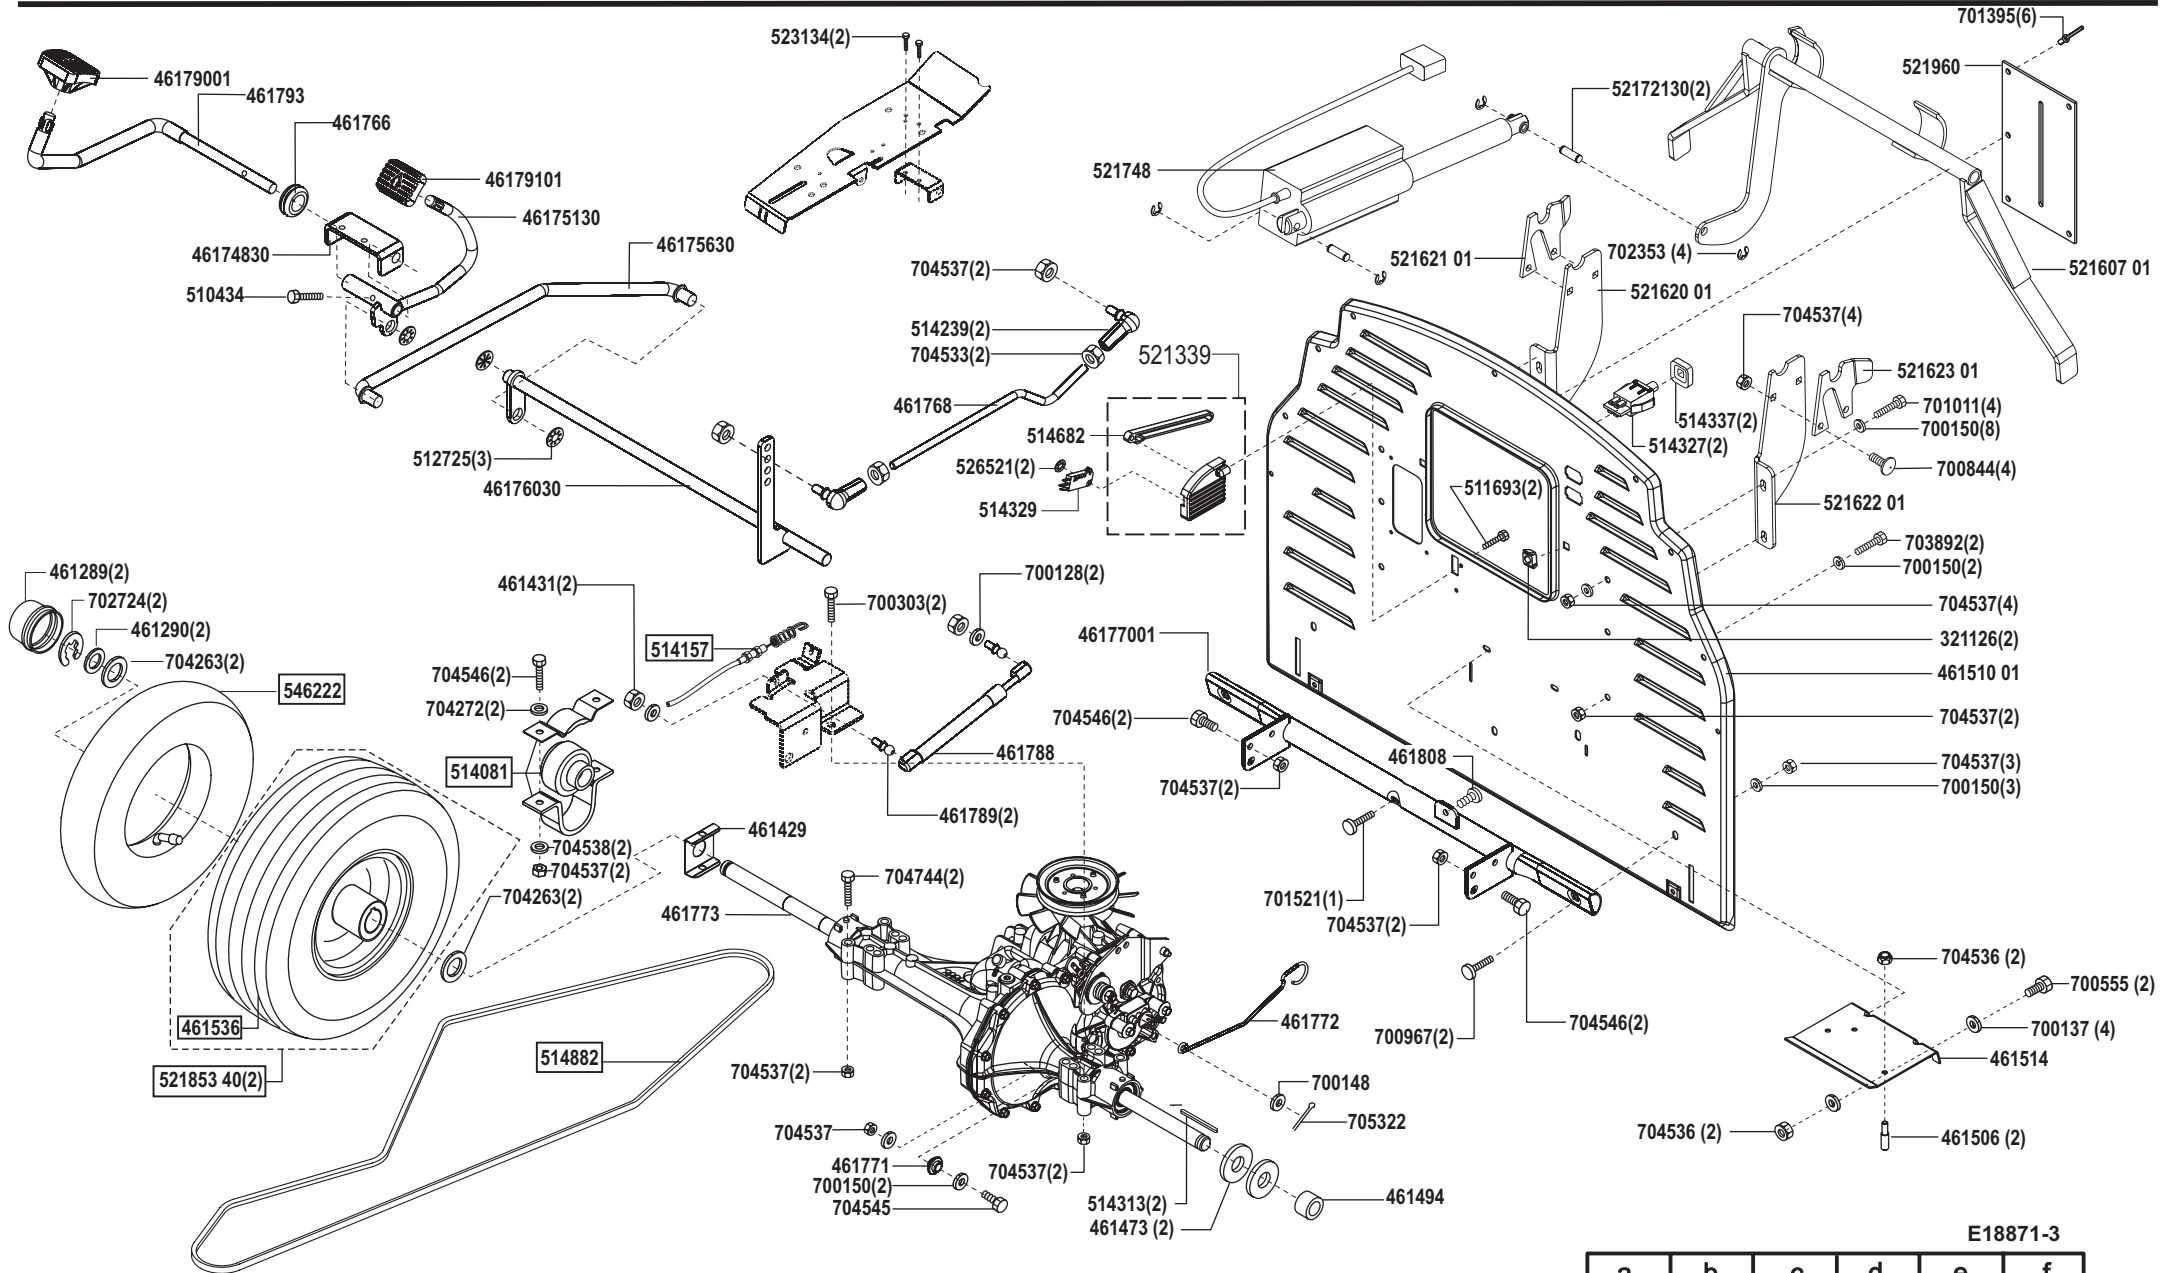

Power Line T20-102 HDE

Art. Nr. 118871

E18871-1

a	b	c	d	e	f
09/06					

Power Line T20-102 HDE

Art. Nr. 118871

E18871-2

a	b	c	d	e	f
---	---	---	---	---	---

Power Line T20-102 HDE

Art. Nr. 118871

E18871-3

a	b	c	d	e	f
---	---	---	---	---	---

Power Line T20-102 HDE

Art. Nr. 118871

E18871-4

a	b	c	d	e	f
---	---	---	---	---	---

Power Line T20-102 HDE

Art. Nr. 118871

E18871-5

a	b	c	d	e	f
---	---	---	---	---	---

Power Line T20-102 HDE

Art. Nr. 118871

E18871-6

a	b	c	d	e	f
---	---	---	---	---	---

Power Line T20-102 HDE

Art. Nr. 118871

E18871-7

a	b	c	d	e	f
---	---	---	---	---	---

Power Line T20-102 HDE

Art. Nr. 118871

a	b	c	d	e	f
---	---	---	---	---	---

Power Line T20-102 HDE