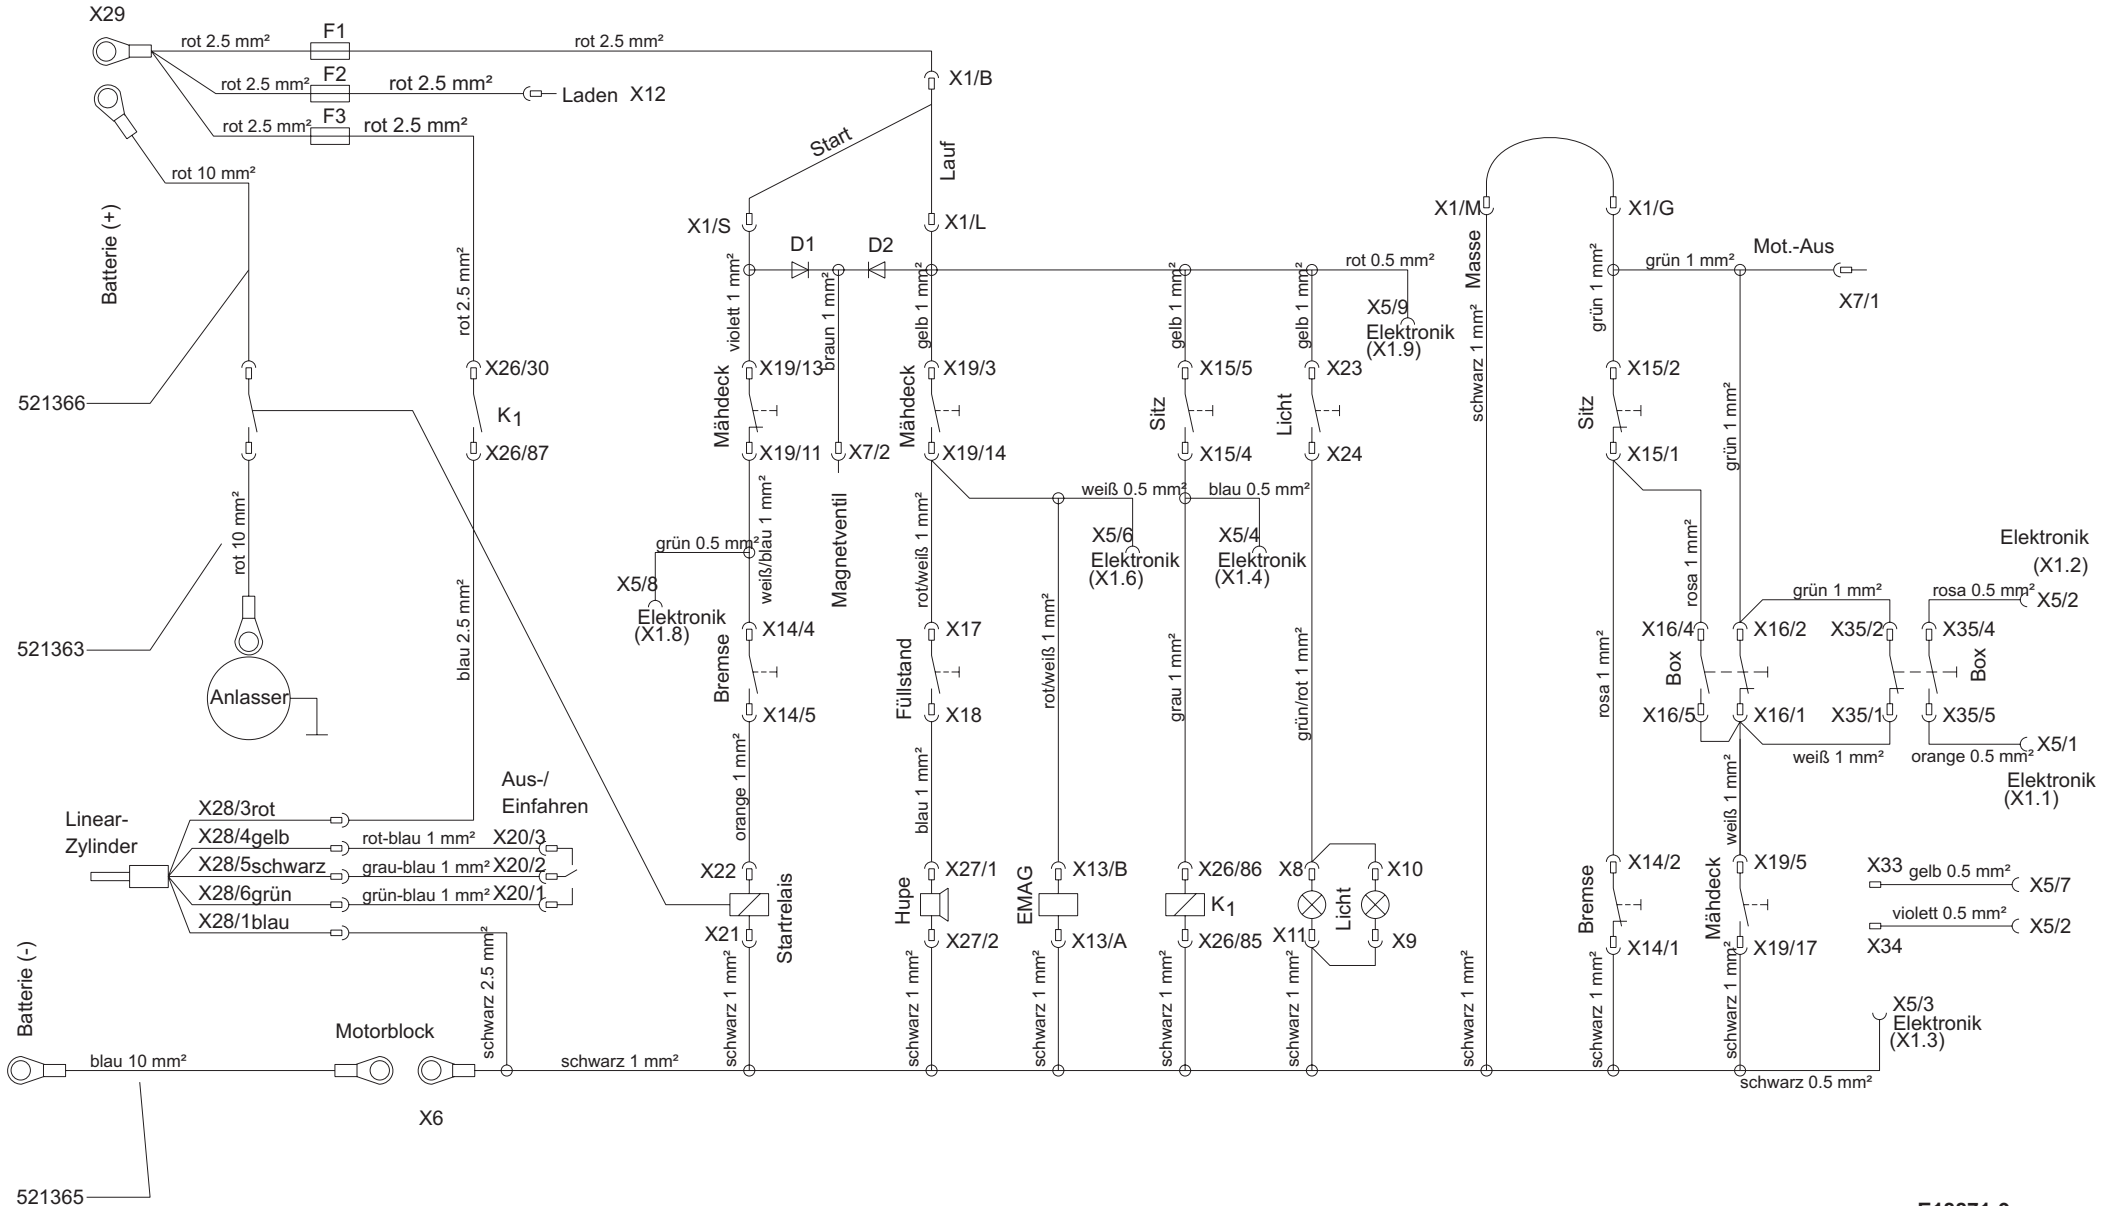

Power Line T20-102 HDE

Art. Nr. 118871

E18871-9

a	b	c	d	e	f