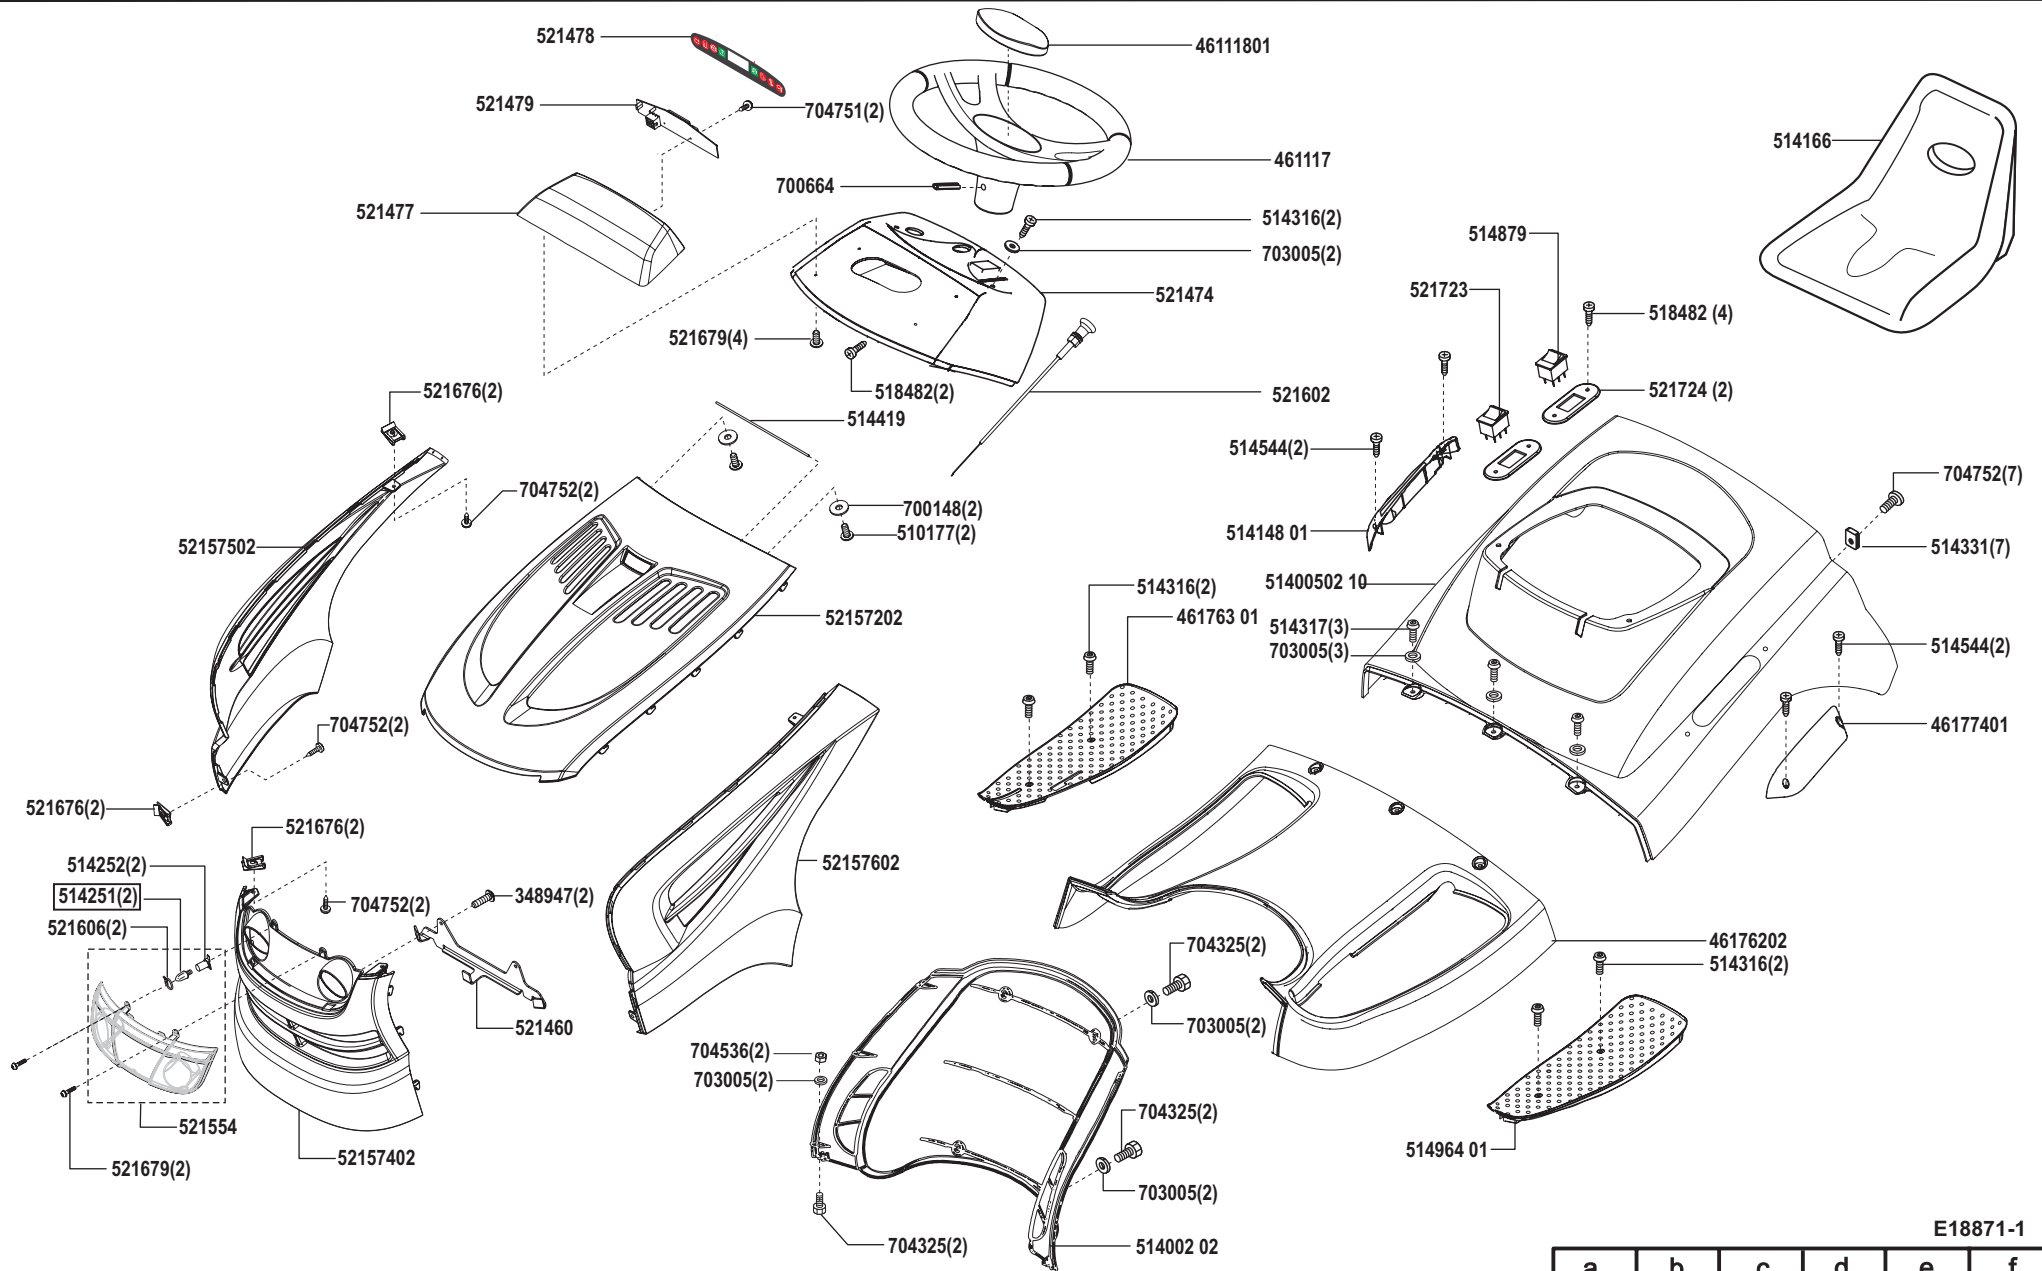

Power Line T20-102 HDE

Art. Nr. 118871

E18871-1

a	b	c	d	e	f
09/06					

Power Line T20-102 HDE

Art. Nr. 118871

E18871-2

a	b	c	d	e	f
---	---	---	---	---	---

Power Line T20-102 HDE

Art. Nr. 118871

E18871-3

a	b	c	d	e	f
---	---	---	---	---	---

Power Line T20-102 HDE

Art. Nr. 118871

E18871-4

a	b	c	d	e	f
---	---	---	---	---	---

Power Line T20-102 HDE

Art. Nr. 118871

E18871-5

a	b	c	d	e	f
---	---	---	---	---	---

Power Line T20-102 HDE

Art. Nr. 118871

E18871-6

a	b	c	d	e	f
---	---	---	---	---	---

Power Line T20-102 HDE

Art. Nr. 118871

E18871-7

a	b	c	d	e	f
---	---	---	---	---	---

Power Line T20-102 HDE

Art. Nr. 118871

a	b	c	d	e	f
---	---	---	---	---	---

Power Line T20-102 HDE