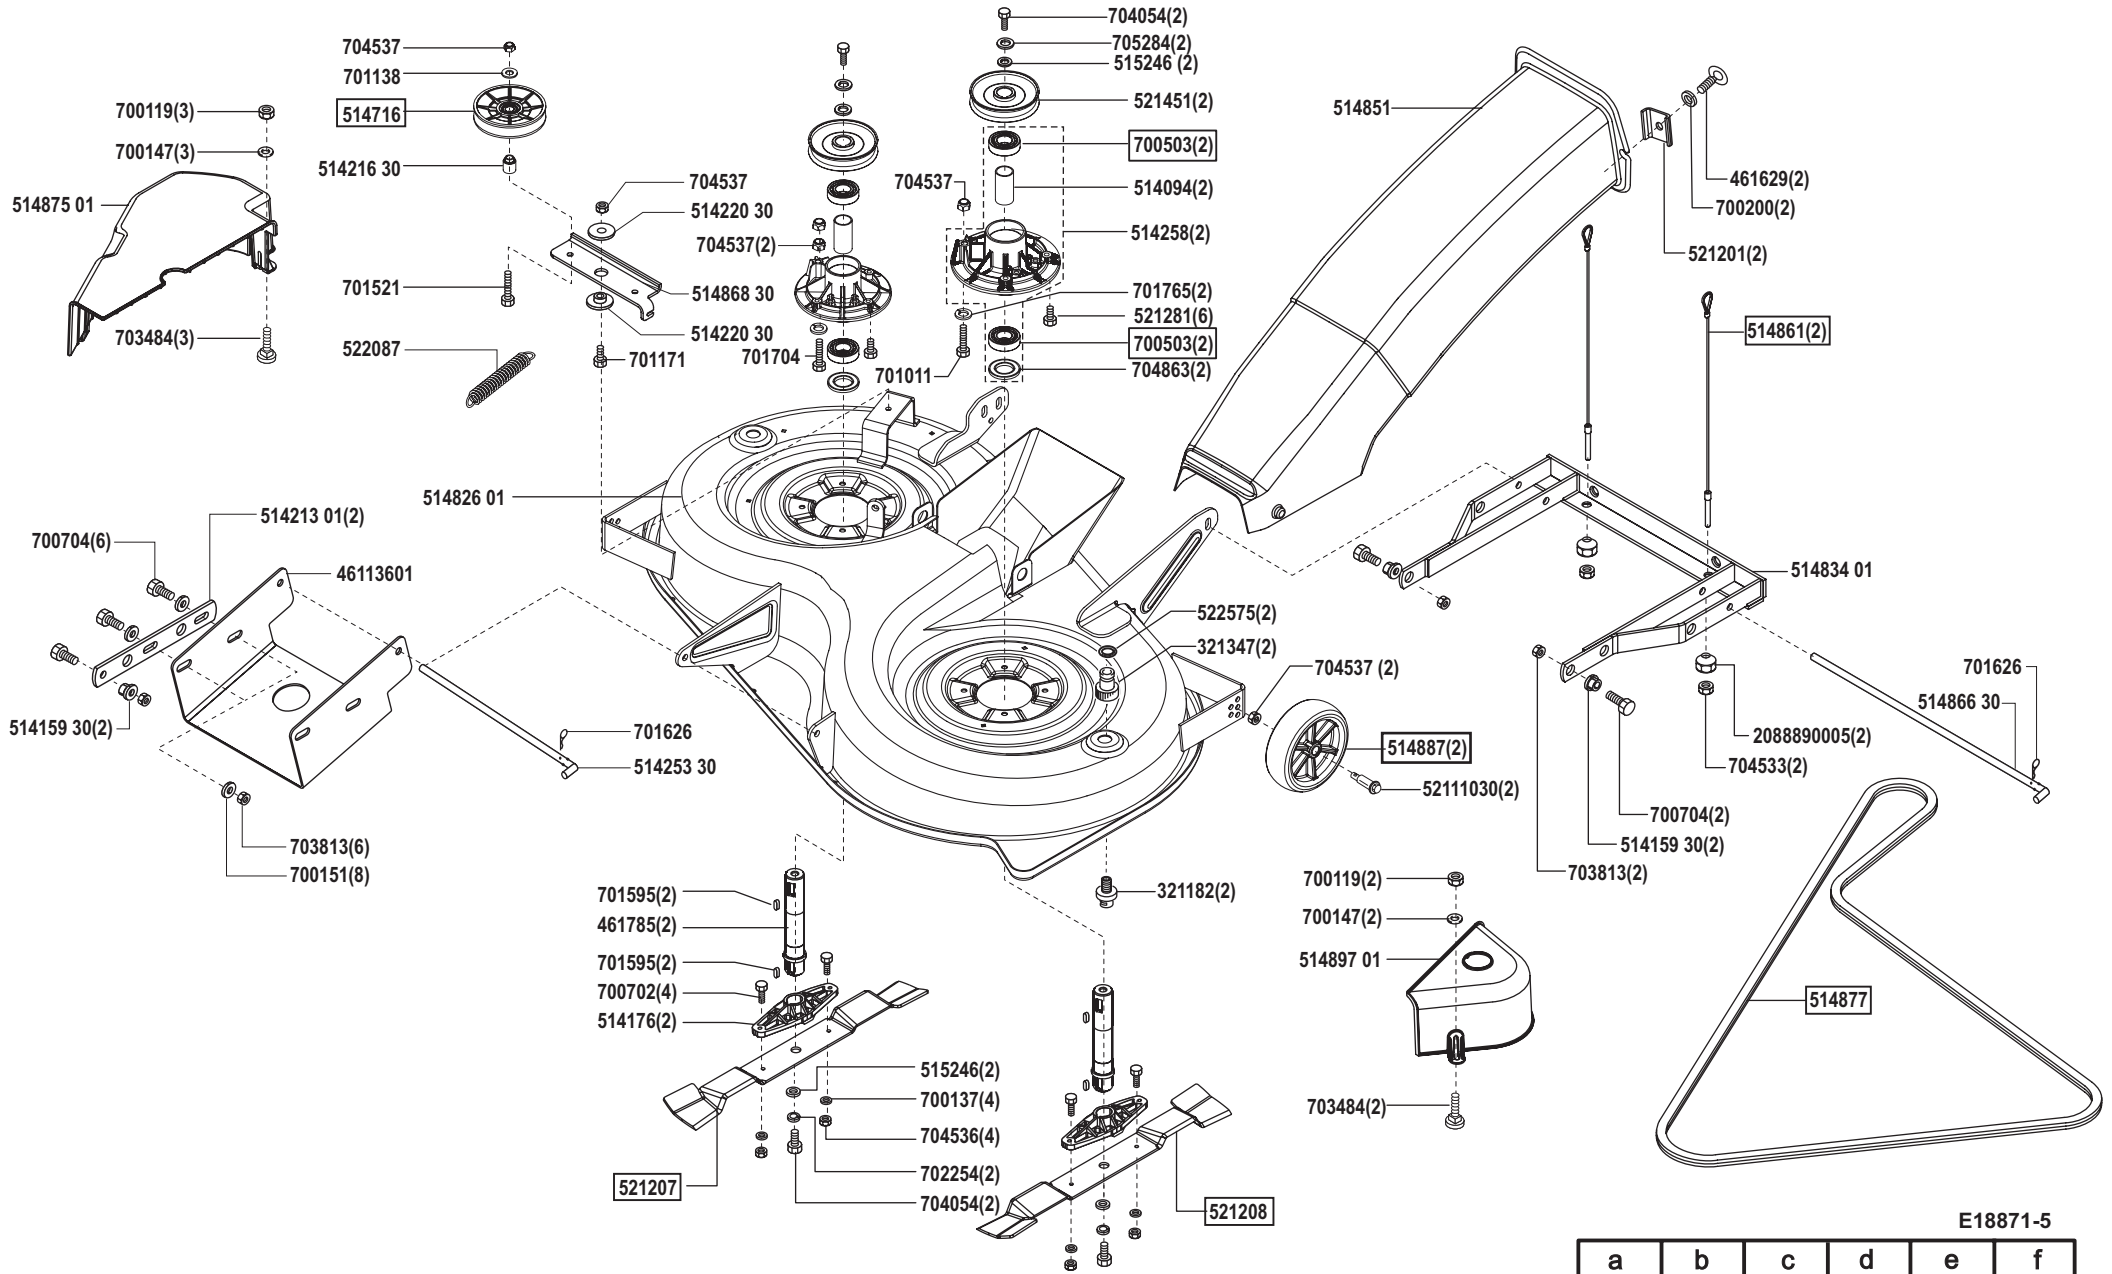

Power Line T20-102 HDE

Art. Nr. 118871

E18871-1

a	b	c	d	e	f
09/06					

Power Line T20-102 HDE

Art. Nr. 118871

E18871-2

a	b	c	d	e	f
---	---	---	---	---	---

Power Line T20-102 HDE

Art. Nr. 118871

E18871-3

a	b	c	d	e	f
---	---	---	---	---	---

Power Line T20-102 HDE

Art. Nr. 118871

E18871-4

a	b	c	d	e	f
---	---	---	---	---	---

Power Line T20-102 HDE

Art. Nr. 118871

E18871-5

a	b	c	d	e	f
---	---	---	---	---	---

Power Line T20-102 HDE

Art. Nr. 118871

E18871-6

a	b	c	d	e	f
---	---	---	---	---	---

Power Line T20-102 HDE

Art. Nr. 118871

E18871-7

a	b	c	d	e	f
---	---	---	---	---	---

Power Line T20-102 HDE

Art. Nr. 118871

a	b	c	d	e	f
---	---	---	---	---	---

Power Line T20-102 HDE