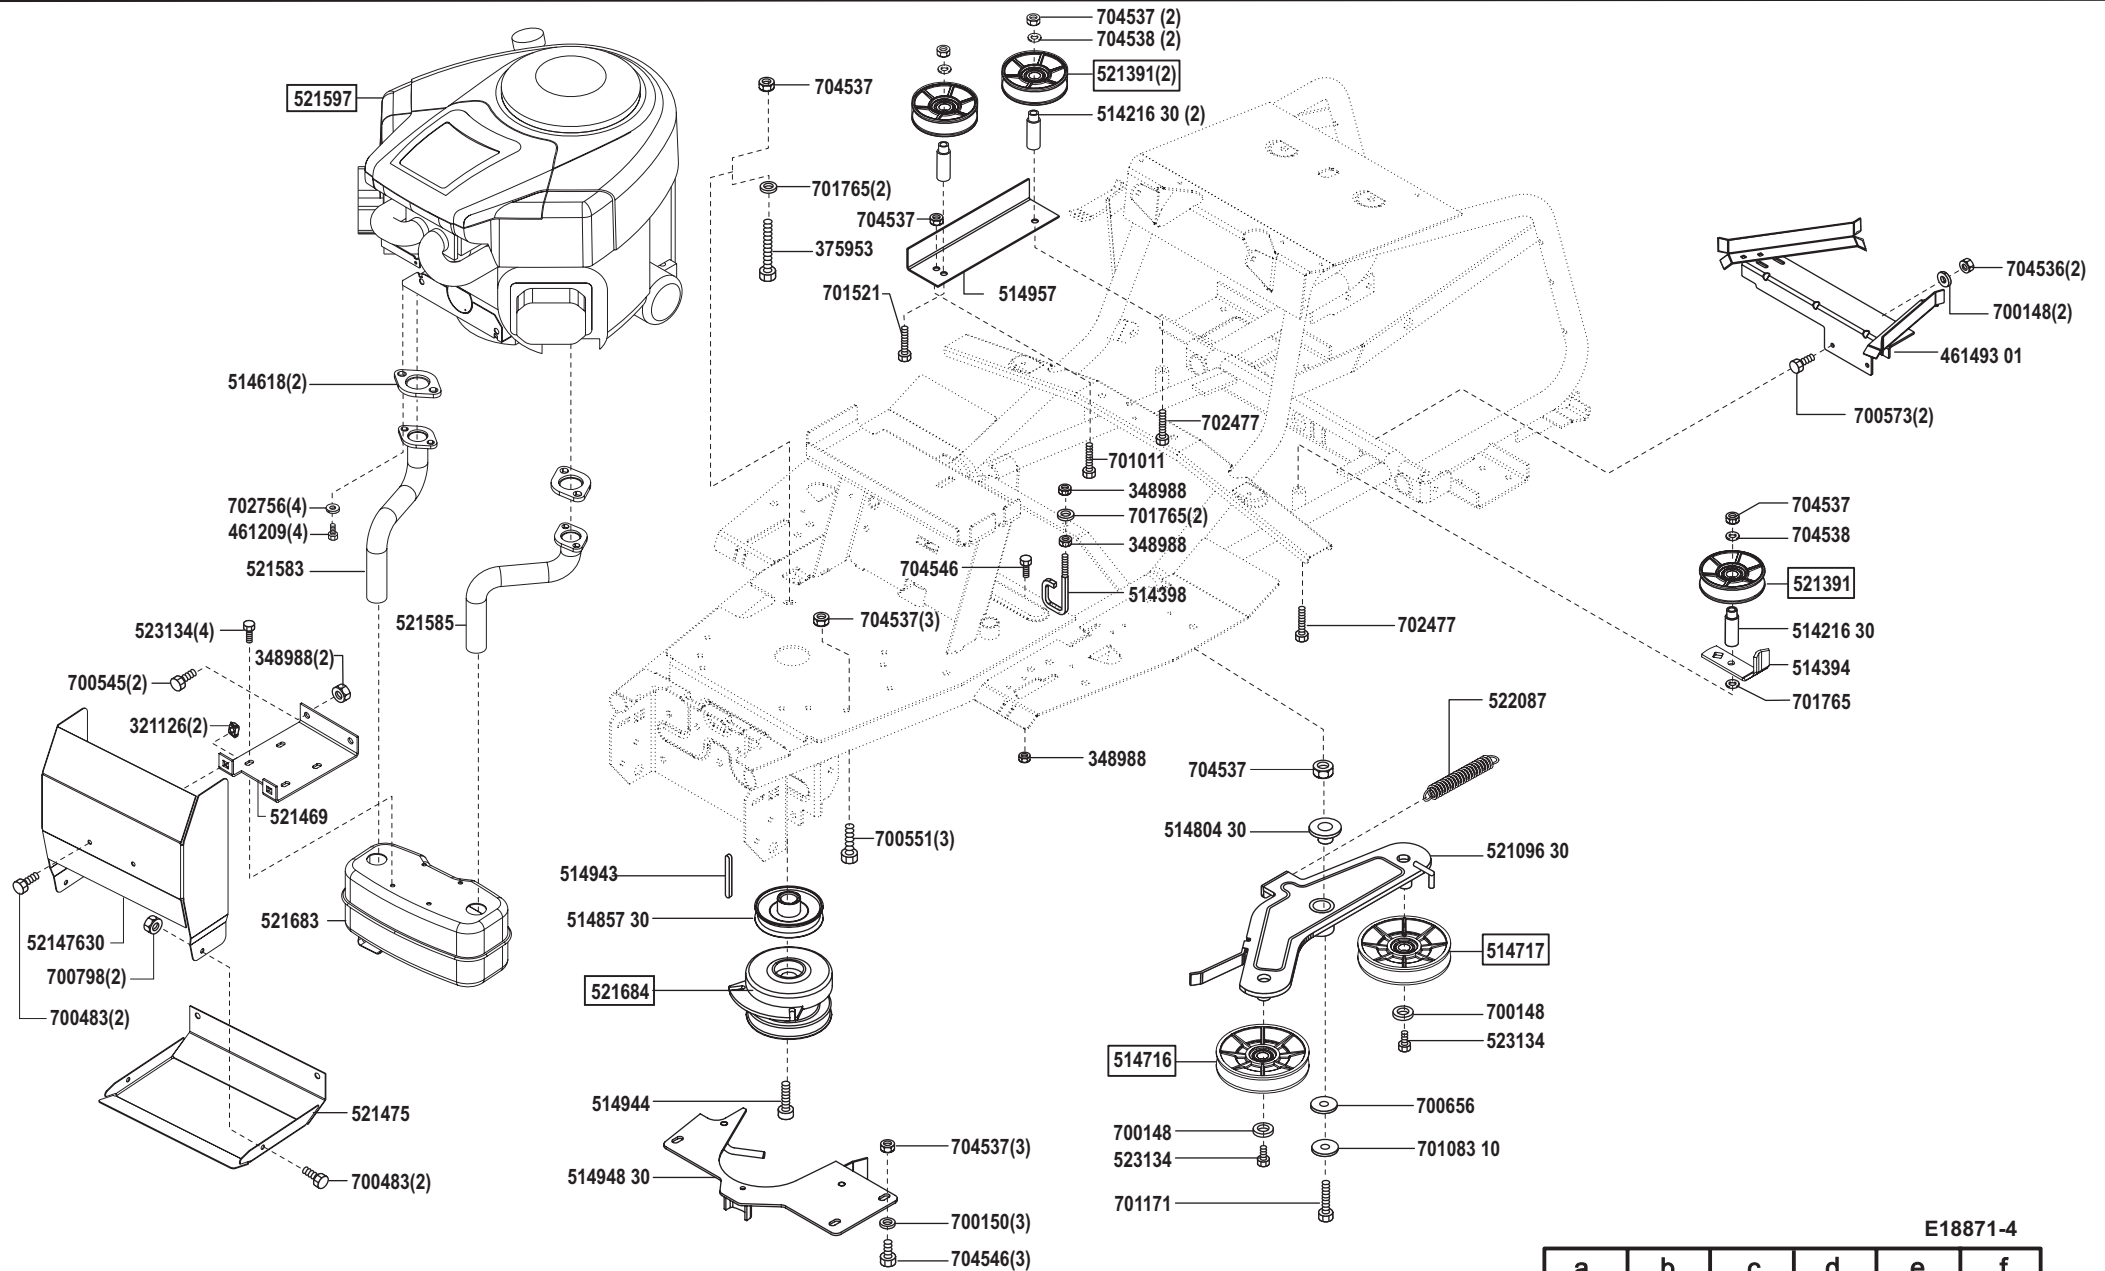

Power Line T20-102 HDE

Art. Nr. 118871

E18871-1

a	b	c	d	e	f
09/06					

Power Line T20-102 HDE

Art. Nr. 118871

E18871-2

a	b	c	d	e	f
---	---	---	---	---	---

Power Line T20-102 HDE

Art. Nr. 118871

E18871-3

a	b	c	d	e	f
---	---	---	---	---	---

Power Line T20-102 HDE

Art. Nr. 118871

E18871-4

a	b	c	d	e	f
---	---	---	---	---	---

Power Line T20-102 HDE

Art. Nr. 118871

E18871-5

a	b	c	d	e	f
---	---	---	---	---	---

Power Line T20-102 HDE

Art. Nr. 118871

E18871-6

a	b	c	d	e	f
---	---	---	---	---	---

Power Line T20-102 HDE

Art. Nr. 118871

E18871-7

a	b	c	d	e	f
---	---	---	---	---	---

Power Line T20-102 HDE

Art. Nr. 118871

a	b	c	d	e	f
---	---	---	---	---	---

Power Line T20-102 HDE