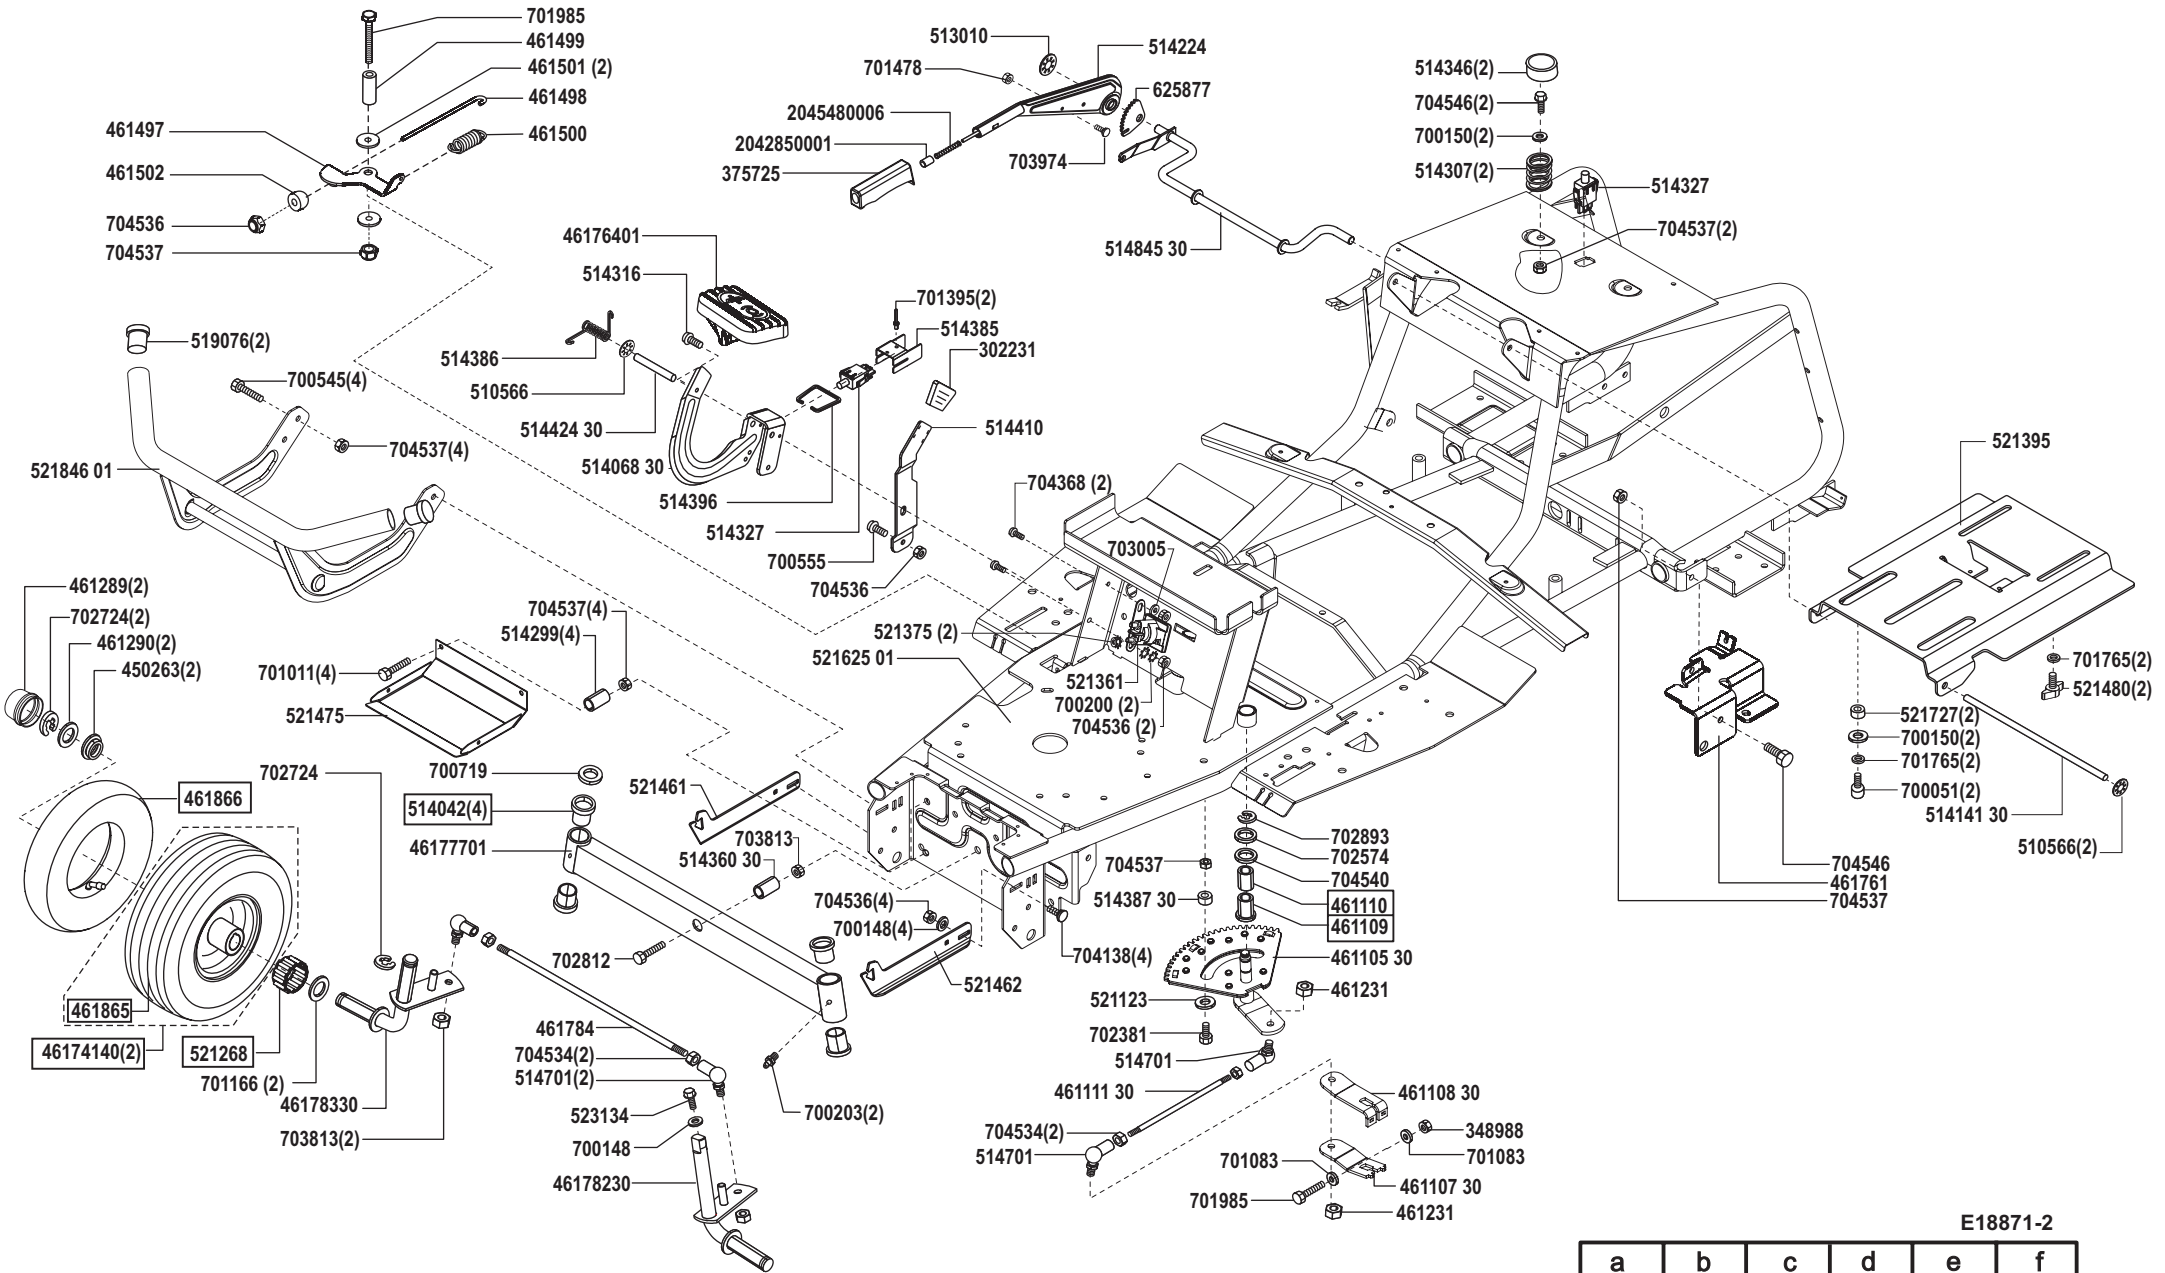

Power Line T20-102 HDE

Art. Nr. 118871

E18871-1

a	b	c	d	e	f
09/06					

Power Line T20-102 HDE

Art. Nr. 118871

E18871-2

a	b	c	d	e	f
---	---	---	---	---	---

Power Line T20-102 HDE

Art. Nr. 118871

E18871-3

a	b	c	d	e	f
---	---	---	---	---	---

Power Line T20-102 HDE

Art. Nr. 118871

E18871-4

a	b	c	d	e	f
---	---	---	---	---	---

Power Line T20-102 HDE

Art. Nr. 118871

E18871-5

a	b	c	d	e	f
---	---	---	---	---	---

Power Line T20-102 HDE

Art. Nr. 118871

E18871-6

a	b	c	d	e	f
---	---	---	---	---	---

Power Line T20-102 HDE

Art. Nr. 118871

E18871-7

a	b	c	d	e	f
---	---	---	---	---	---

Power Line T20-102 HDE

Art. Nr. 118871

a	b	c	d	e	f
---	---	---	---	---	---

Power Line T20-102 HDE