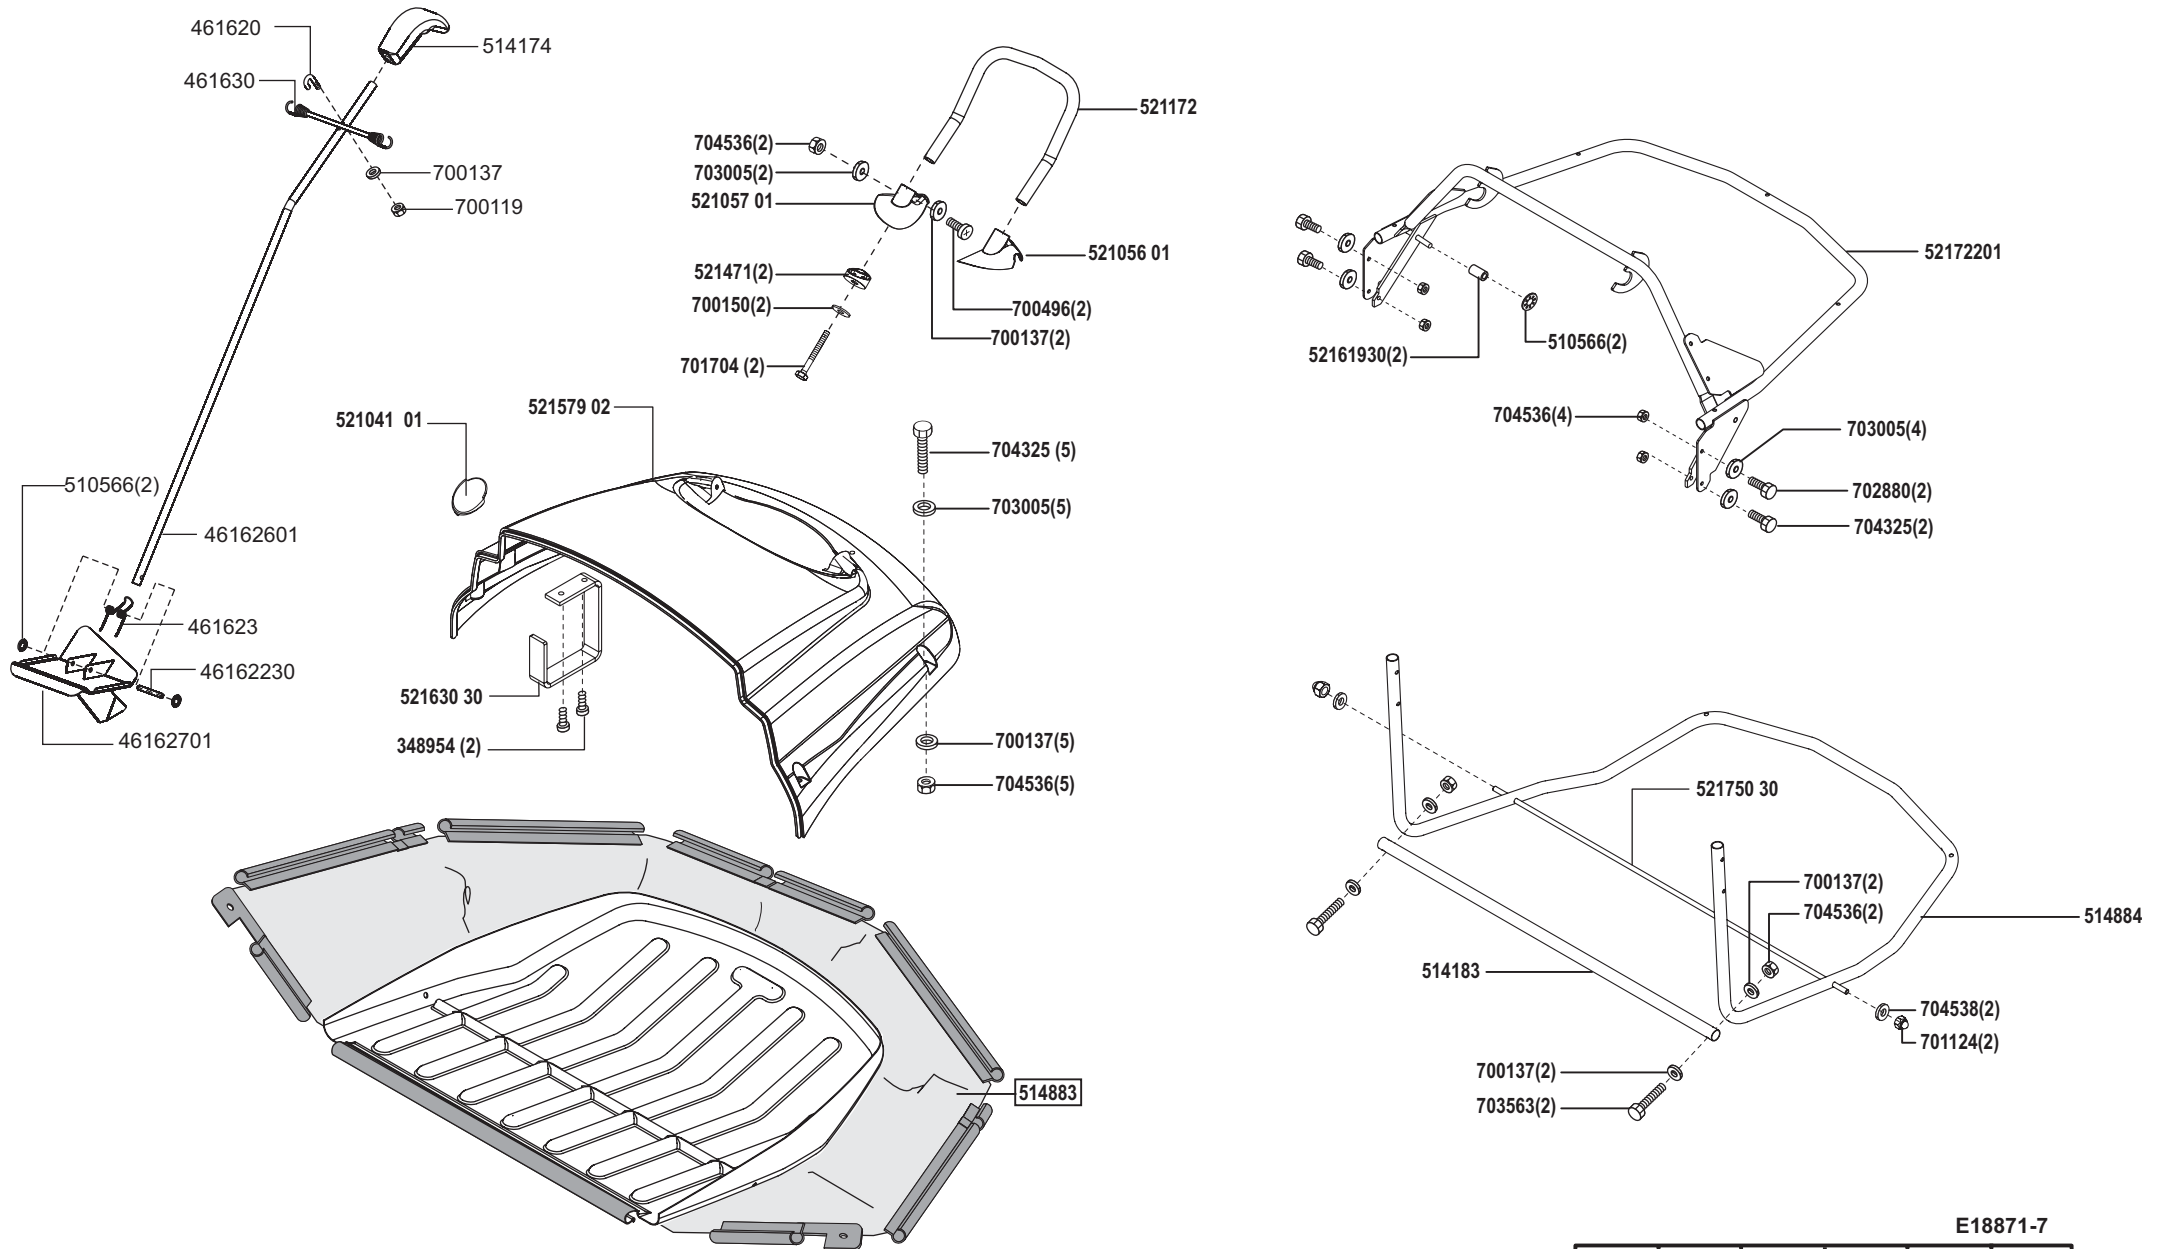

Power Line T20-102 HDE

Art. Nr. 118871

E18871-1

a	b	c	d	e	f
09/06					

Power Line T20-102 HDE

Art. Nr. 118871

E18871-2

a	b	c	d	e	f
---	---	---	---	---	---

Power Line T20-102 HDE

Art. Nr. 118871

E18871-3

a	b	c	d	e	f
---	---	---	---	---	---

Power Line T20-102 HDE

Art. Nr. 118871

E18871-4

a	b	c	d	e	f
---	---	---	---	---	---

Power Line T20-102 HDE

Art. Nr. 118871

E18871-5

a	b	c	d	e	f
---	---	---	---	---	---

Power Line T20-102 HDE

Art. Nr. 118871

E18871-6

a	b	c	d	e	f
---	---	---	---	---	---

Power Line T20-102 HDE

Art. Nr. 118871

E18871-7

a	b	c	d	e	f
---	---	---	---	---	---

Power Line T20-102 HDE

Art. Nr. 118871

a	b	c	d	e	f
---	---	---	---	---	---

Power Line T20-102 HDE