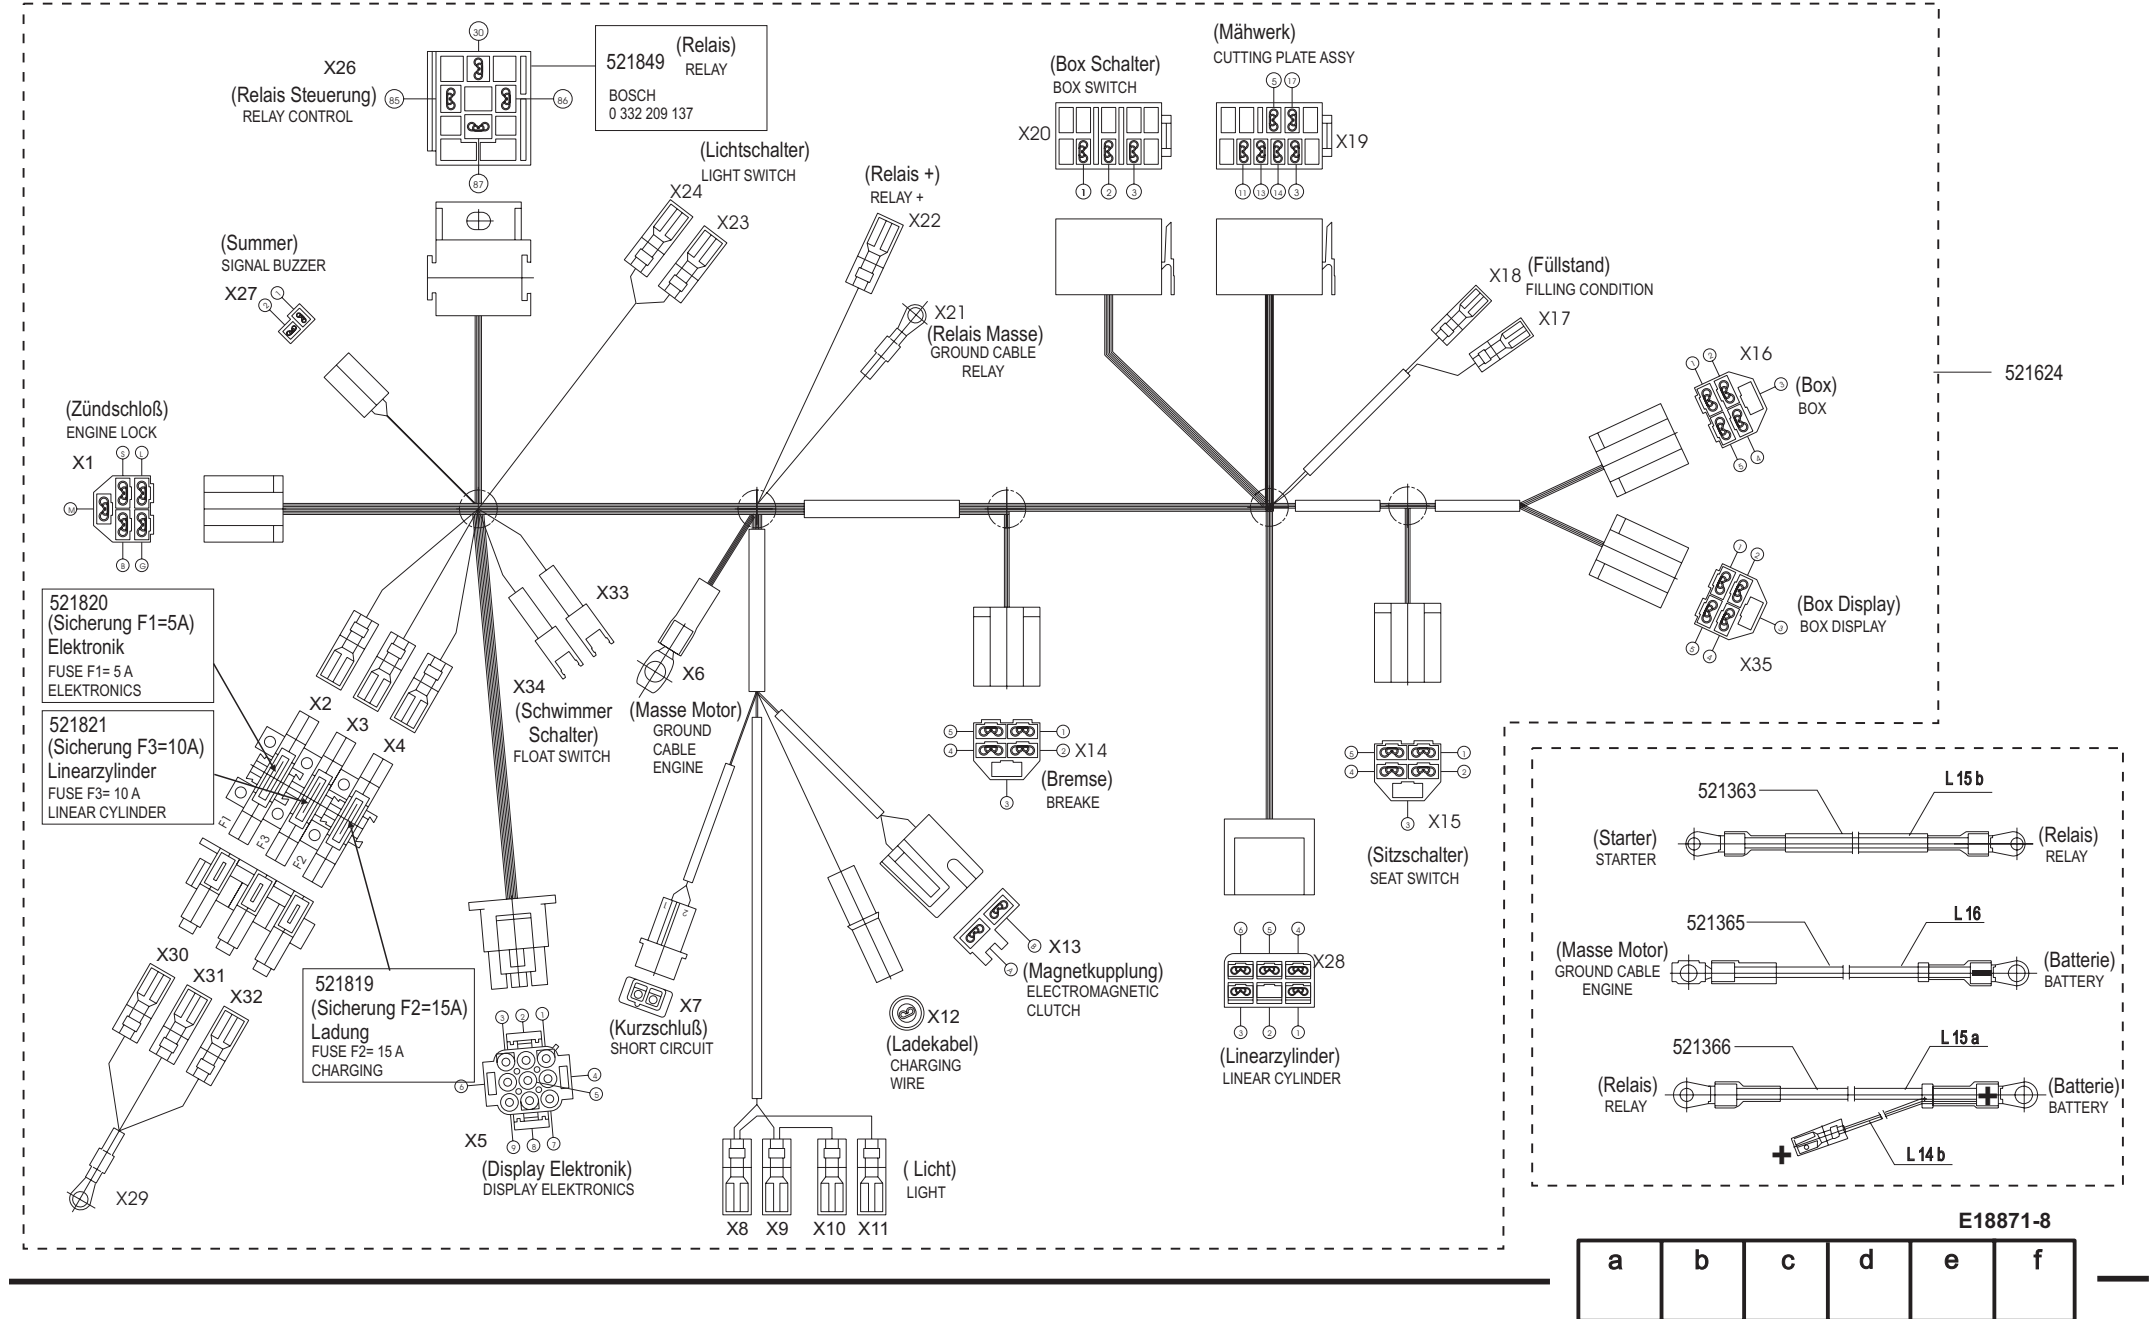

Power Line T20-102 HDE

Art. Nr. 118871

E18871-1

a	b	c	d	e	f
09/06					

Power Line T20-102 HDE

Art. Nr. 118871

E18871-2

a	b	c	d	e	f
---	---	---	---	---	---

Power Line T20-102 HDE

Art. Nr. 118871

E18871-3

a	b	c	d	e	f
---	---	---	---	---	---

Power Line T20-102 HDE

Art. Nr. 118871

E18871-4

a	b	c	d	e	f
---	---	---	---	---	---

Power Line T20-102 HDE

Art. Nr. 118871

E18871-5

a	b	c	d	e	f
---	---	---	---	---	---

Power Line T20-102 HDE

Art. Nr. 118871

E18871-6

a	b	c	d	e	f
---	---	---	---	---	---

Power Line T20-102 HDE

Art. Nr. 118871

E18871-7

a	b	c	d	e	f
---	---	---	---	---	---

Power Line T20-102 HDE

Art. Nr. 118871

a	b	c	d	e	f
---	---	---	---	---	---

Power Line T20-102 HDE