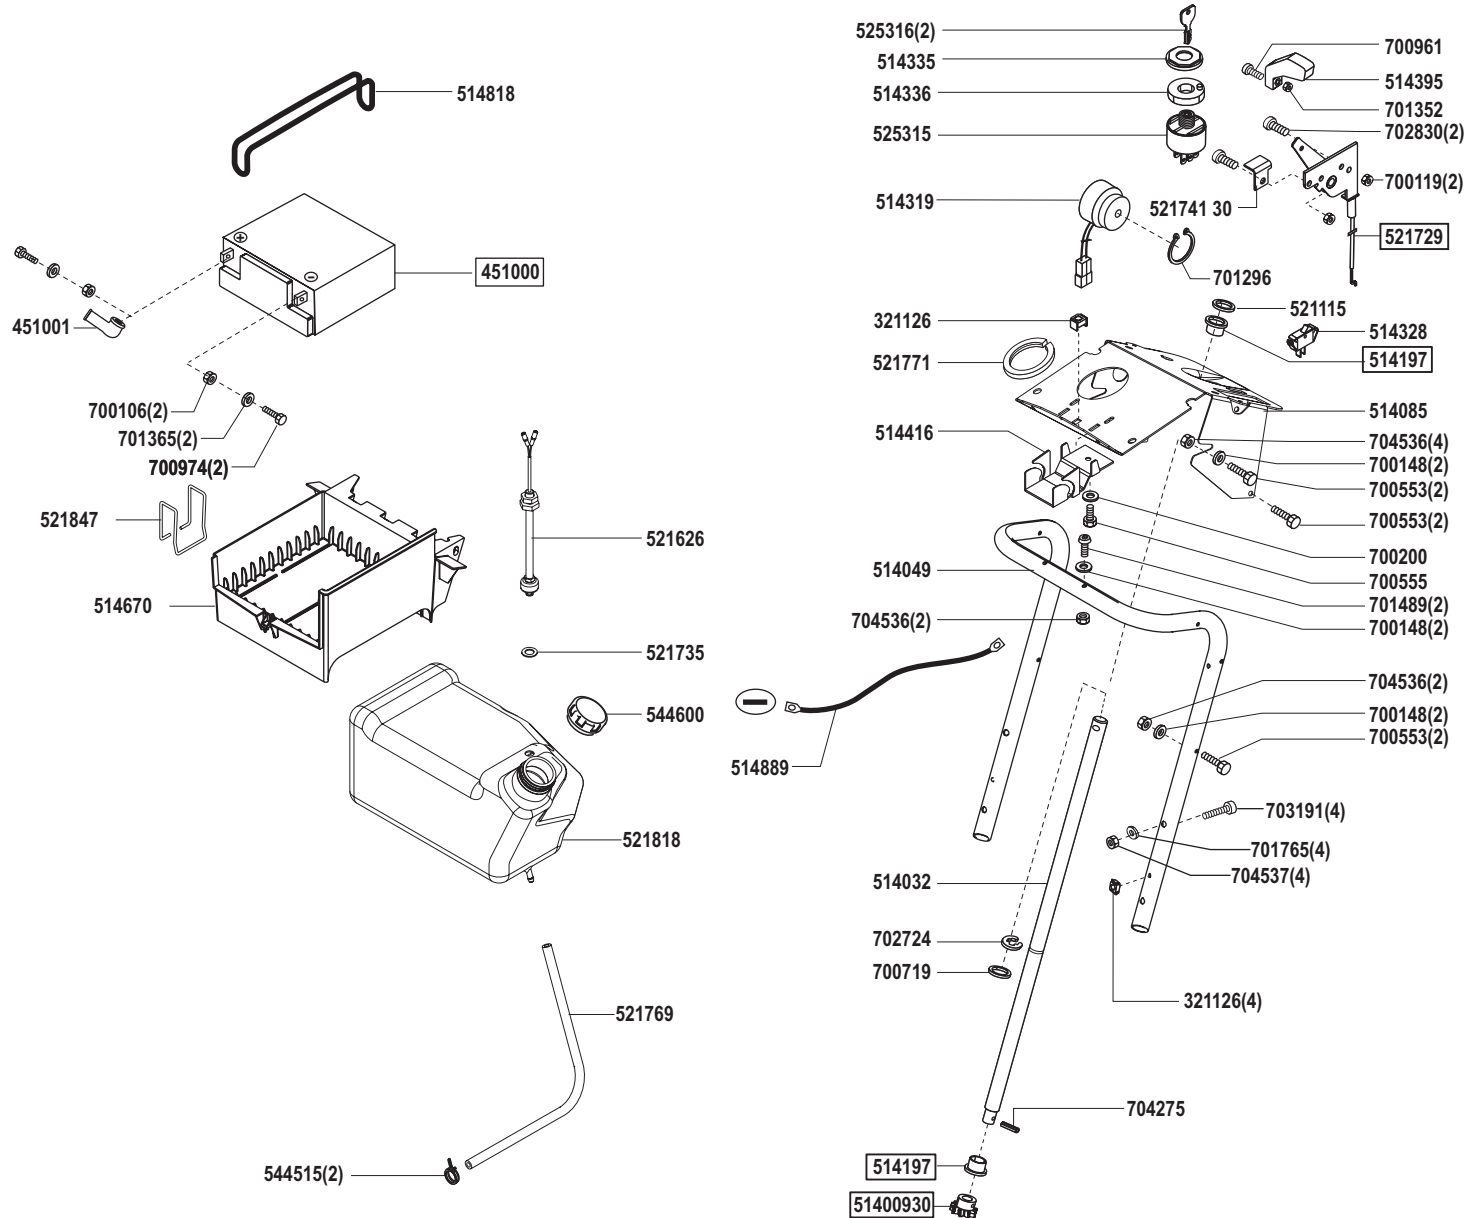

Power Line T20-102 HDE

Art. Nr. 118871

E18871-1

a	b	c	d	e	f
09/06					

Power Line T20-102 HDE

Art. Nr. 118871

E18871-2

a	b	c	d	e	f
---	---	---	---	---	---

Power Line T20-102 HDE

Art. Nr. 118871

E18871-3

a	b	c	d	e	f
---	---	---	---	---	---

Power Line T20-102 HDE

Art. Nr. 118871

E18871-4

a	b	c	d	e	f
---	---	---	---	---	---

Power Line T20-102 HDE

Art. Nr. 118871

E18871-5

a	b	c	d	e	f
---	---	---	---	---	---

Power Line T20-102 HDE

Art. Nr. 118871

E18871-6

a	b	c	d	e	f
---	---	---	---	---	---

Power Line T20-102 HDE

Art. Nr. 118871

E18871-7

a	b	c	d	e	f
---	---	---	---	---	---

Power Line T20-102 HDE

Art. Nr. 118871

a	b	c	d	e	f
---	---	---	---	---	---

Power Line T20-102 HDE