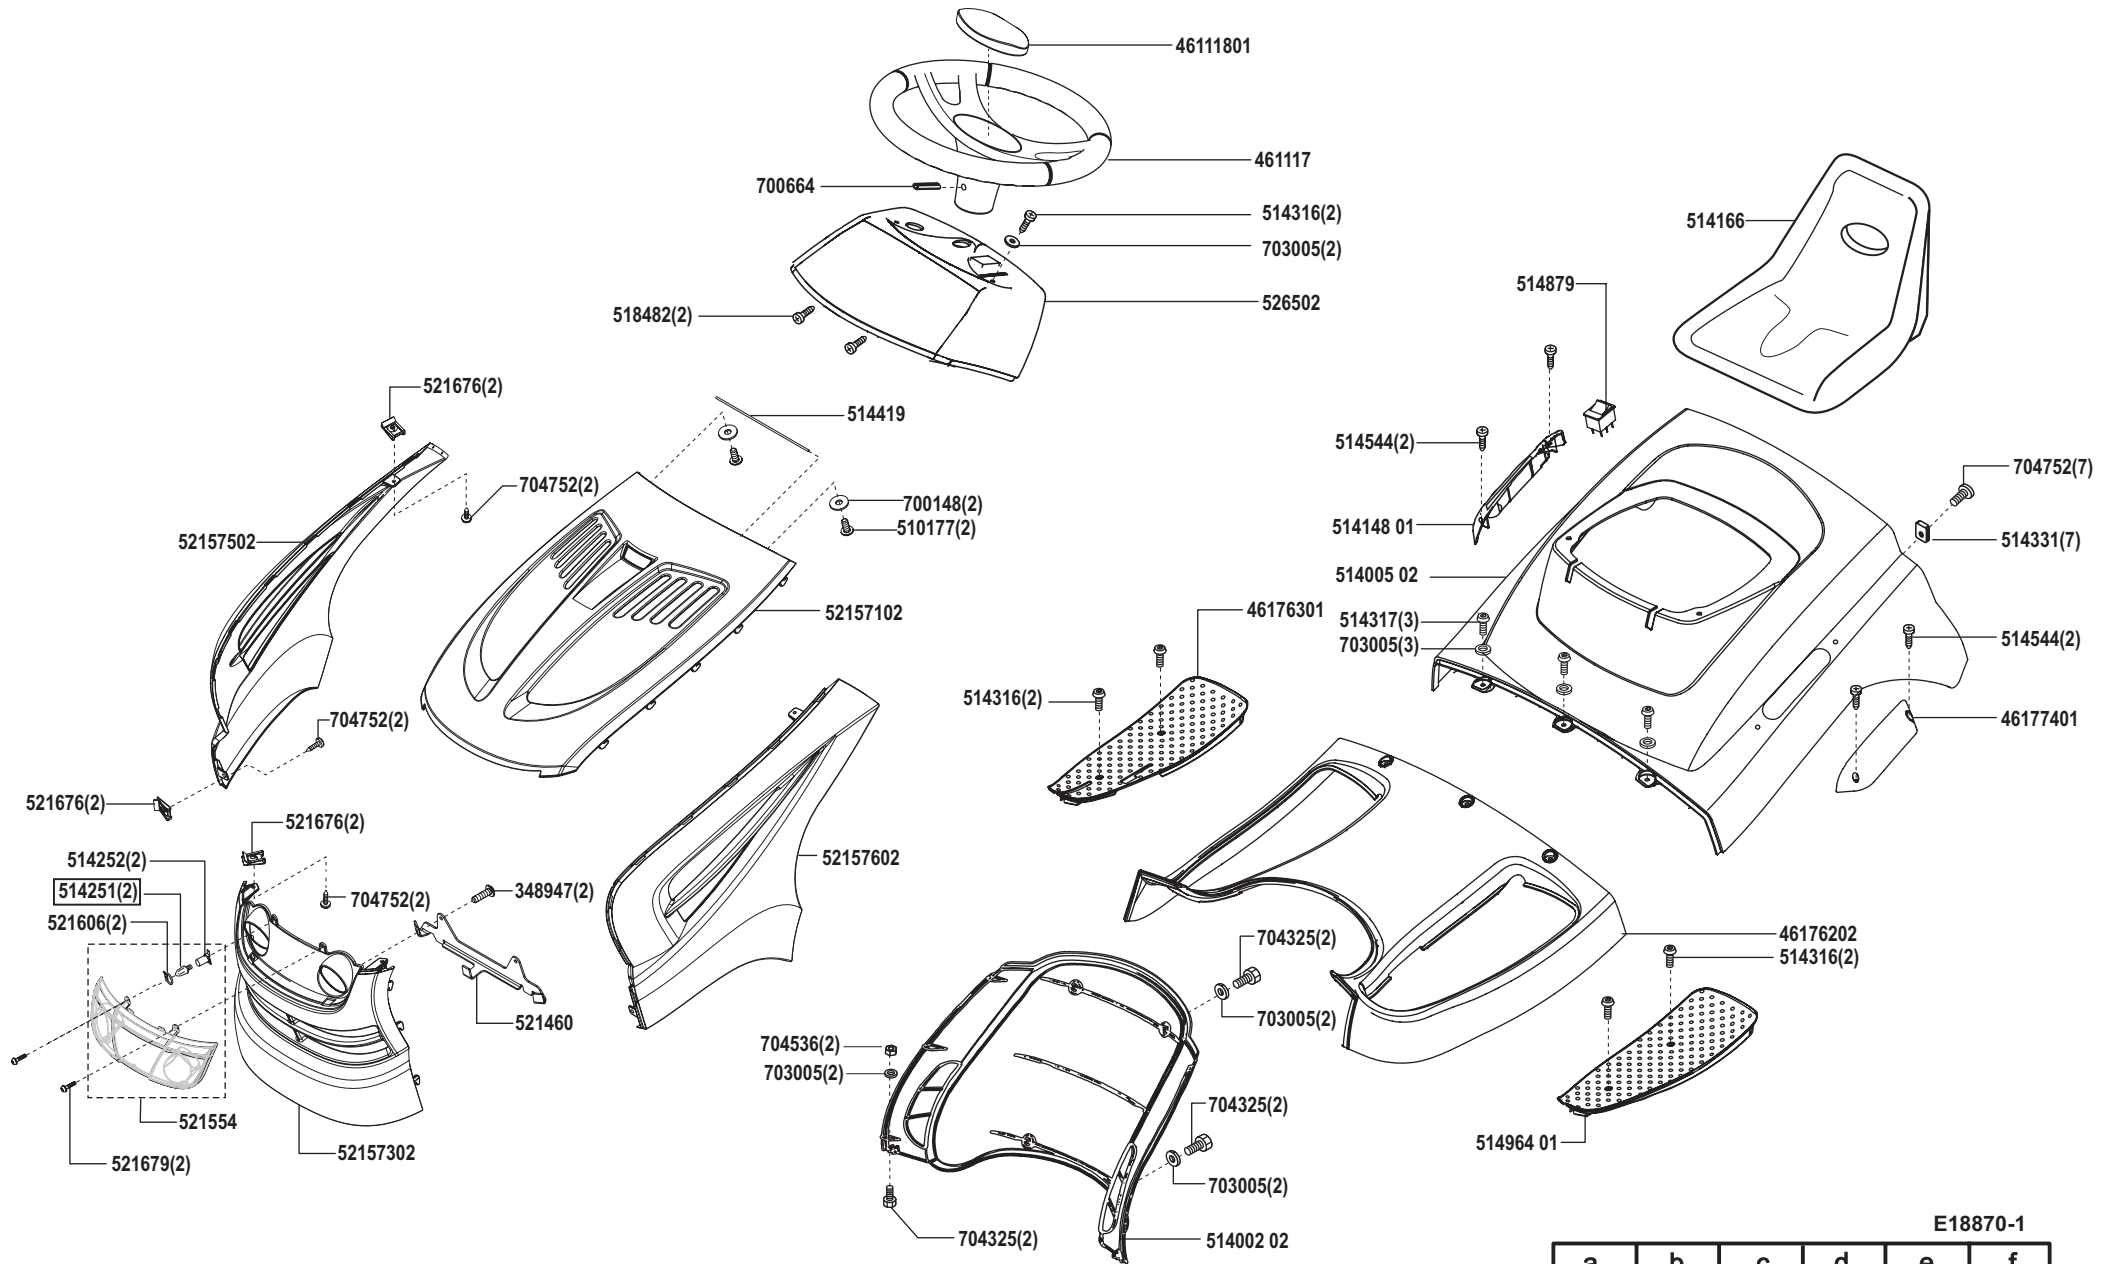

# Power Line T 18-102 HD

Art. 118870

E18870-1

a	b	c	d	e	f
08/06					

# Power Line T 18-102 HD

Art. 118870

E18870-3

a	b	c	d	e	f
---	---	---	---	---	---

# ALKO

Garten+Hobby

- L 1 = rosa pink
- L 2 = grau grey
- L 3 = weiß white
- L 4 = braun brown
- L 5 = grün green
- L 6 = schwarz black
- L 7 = rot red
- L 8 = violett violet
- L 9 = orange orange
- L 10 = gelb yellow
- L 11 = blau blue
- L 12 = rot/weiß red/white
- L 13 = weiß/blau white/blue
- L 14 a = rot red
- (L 14 b) = rot red
- (L 15 a) = rot red
- (L 15 b) = rot red
- (L 16) = blau blue
- L 17 = grün/rot green/red