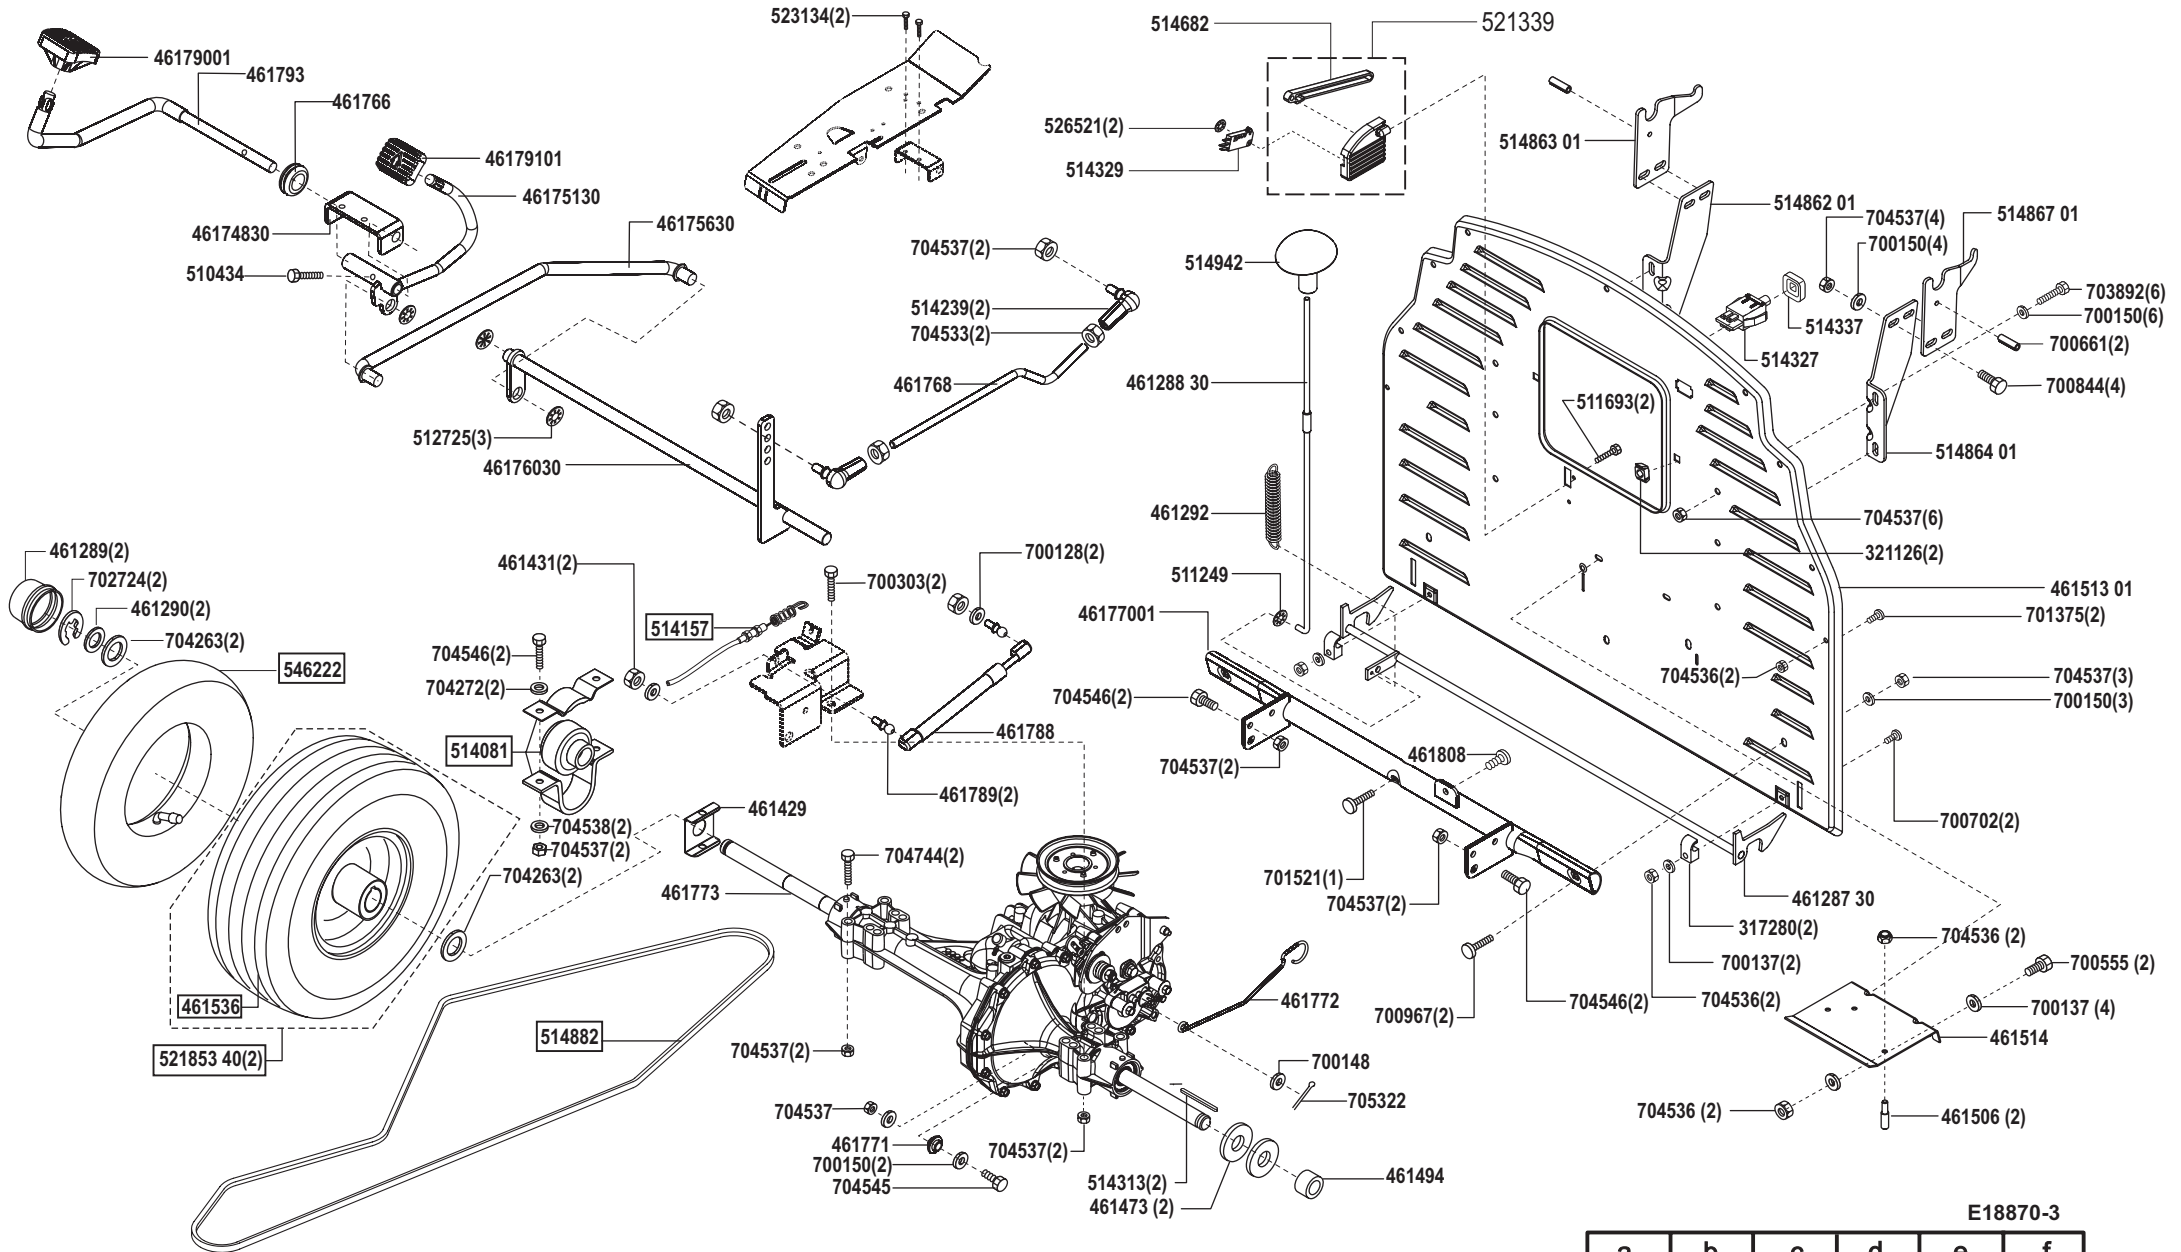

# Power Line T 18-102 HD

Art. 118870

E18870-1

a	b	c	d	e	f
08/06					

# Power Line T 18-102 HD

Art. 118870

E18870-3

a	b	c	d	e	f
---	---	---	---	---	---

# Power Line T 18-102 HD

Art. 118870

# ALKO

Garten+Hobby

- L 1 = rosa pink
- L 2 = grau grey
- L 3 = weiß white
- L 4 = braun brown
- L 5 = grün green
- L 6 = schwarz black
- L 7 = rot red
- L 8 = violett violet
- L 9 = orange orange
- L 10 = gelb yellow
- L 11 = blau blue
- L 12 = rot/weiß red/white
- L 13 = weiß/blau white/blue
- L 14 a = rot red
- (L 14 b) = rot red
- (L 15 a) = rot red
- (L 15 b) = rot red
- (L 16) = blau blue
- L 17 = grün/rot green/red