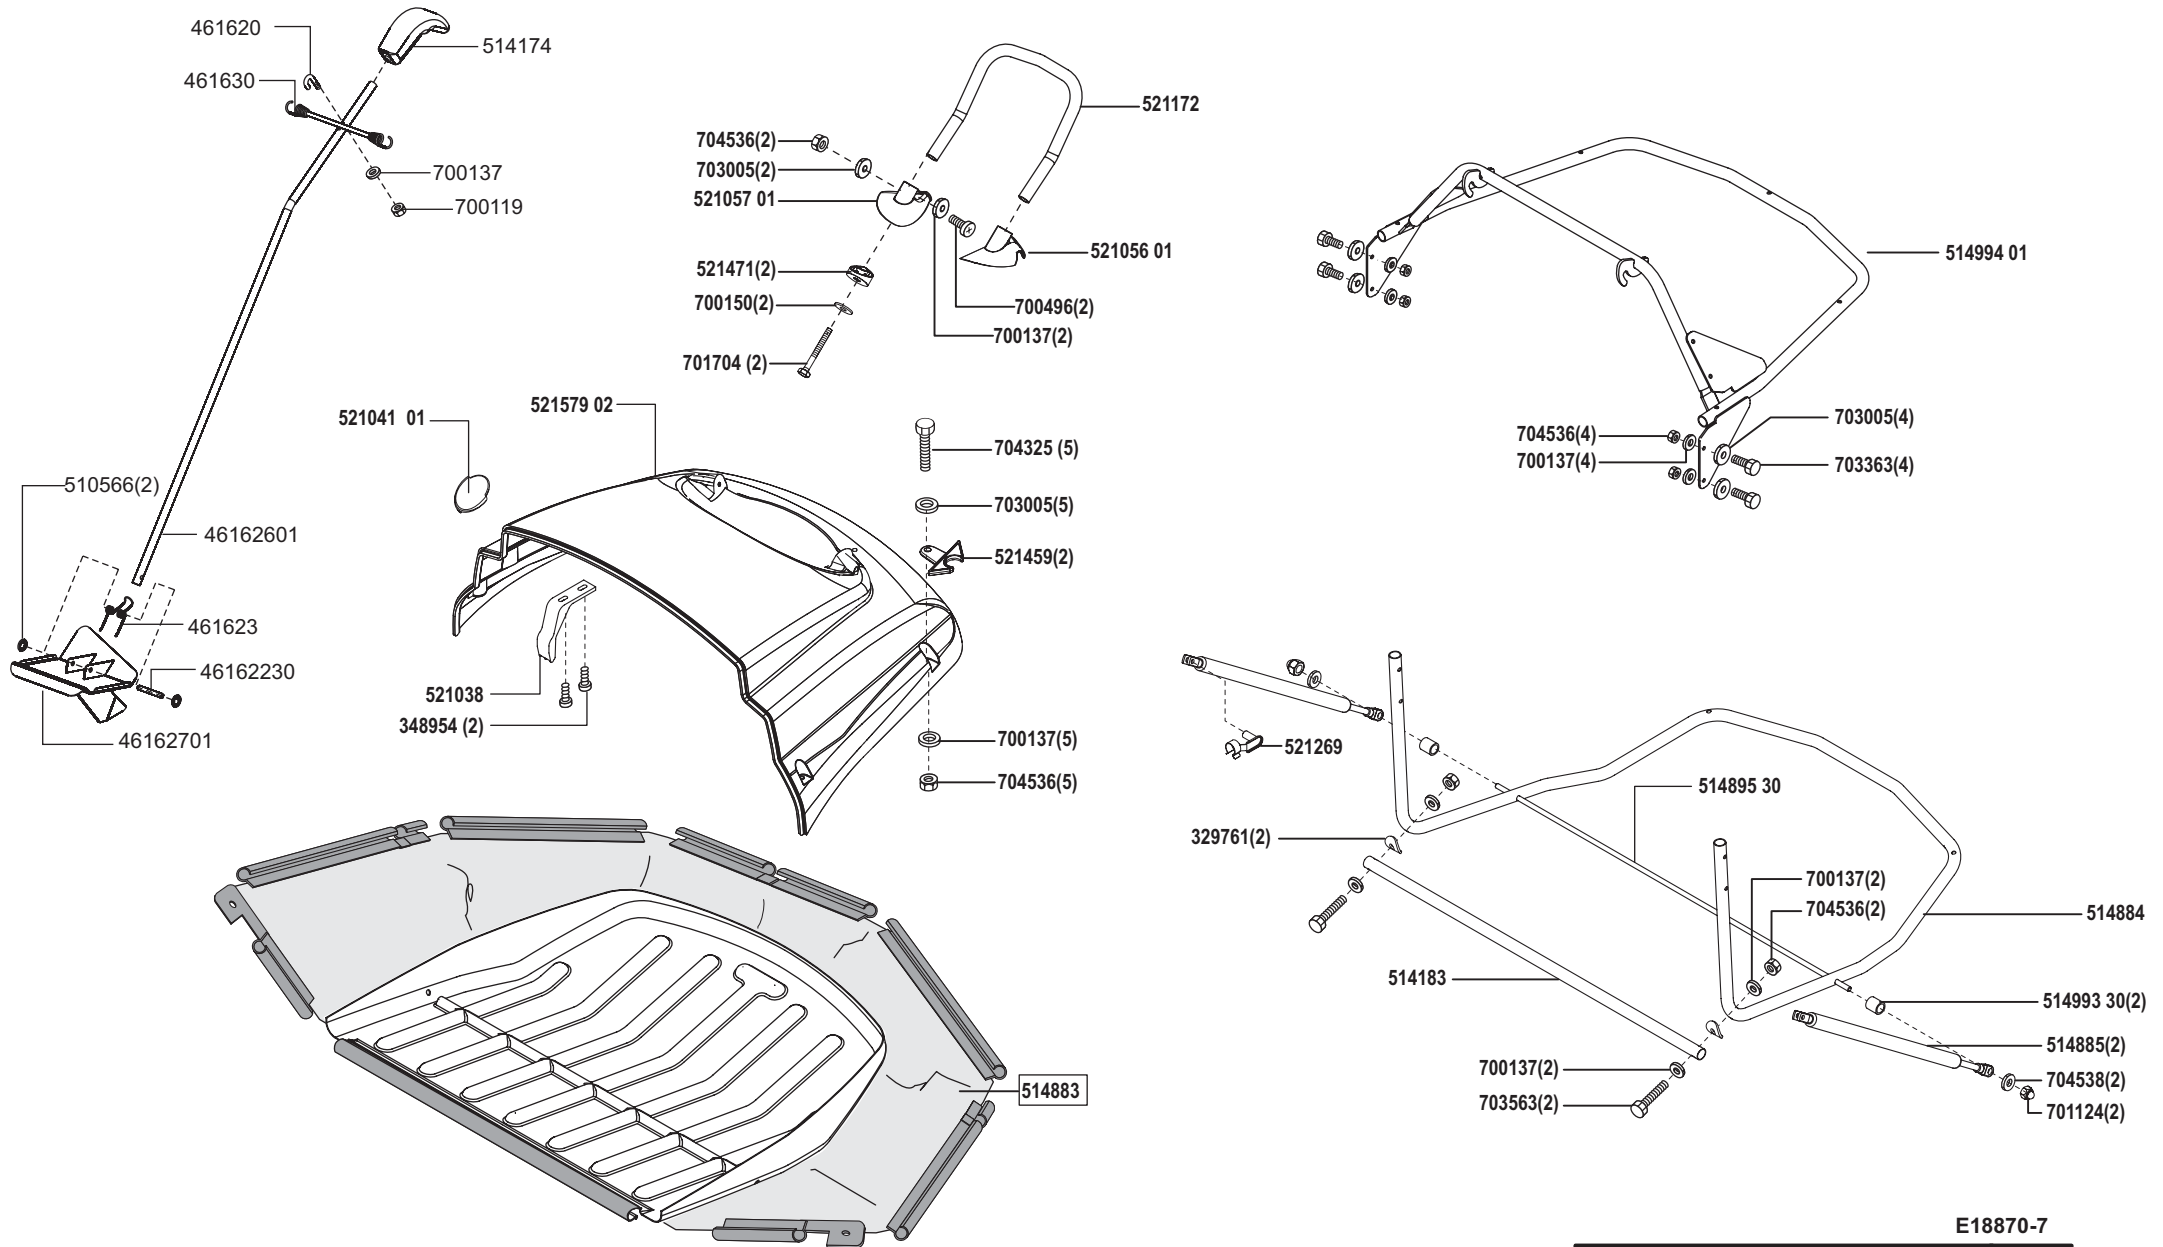

# Power Line T 18-102 HD

Art. 118870

E18870-6

a	b	c	d	e	f
---	---	---	---	---	---

# Power Line T 18-102 HD

Art. 118870

E18870-7

a	b	c	d	e	f
---	---	---	---	---	---

# Power Line T 18-102 HD

Art. 118870

# ALKO

Garten+Hobby

- L 1 = rosa pink
- L 2 = grau grey
- L 3 = weiß white
- L 4 = braun brown
- L 5 = grün green
- L 6 = schwarz black
- L 7 = rot red
- L 8 = violett violet
- L 9 = orange orange
- L 10 = gelb yellow
- L 11 = blau blue
- L 12 = rot/weiß red/white
- L 13 = weiß/blau white/blue
- L 14 a = rot red
- (L 14 b) = rot red
- (L 15 a) = rot red
- (L 15 b) = rot red
- (L 16) = blau blue
- L 17 = grün/rot green/red