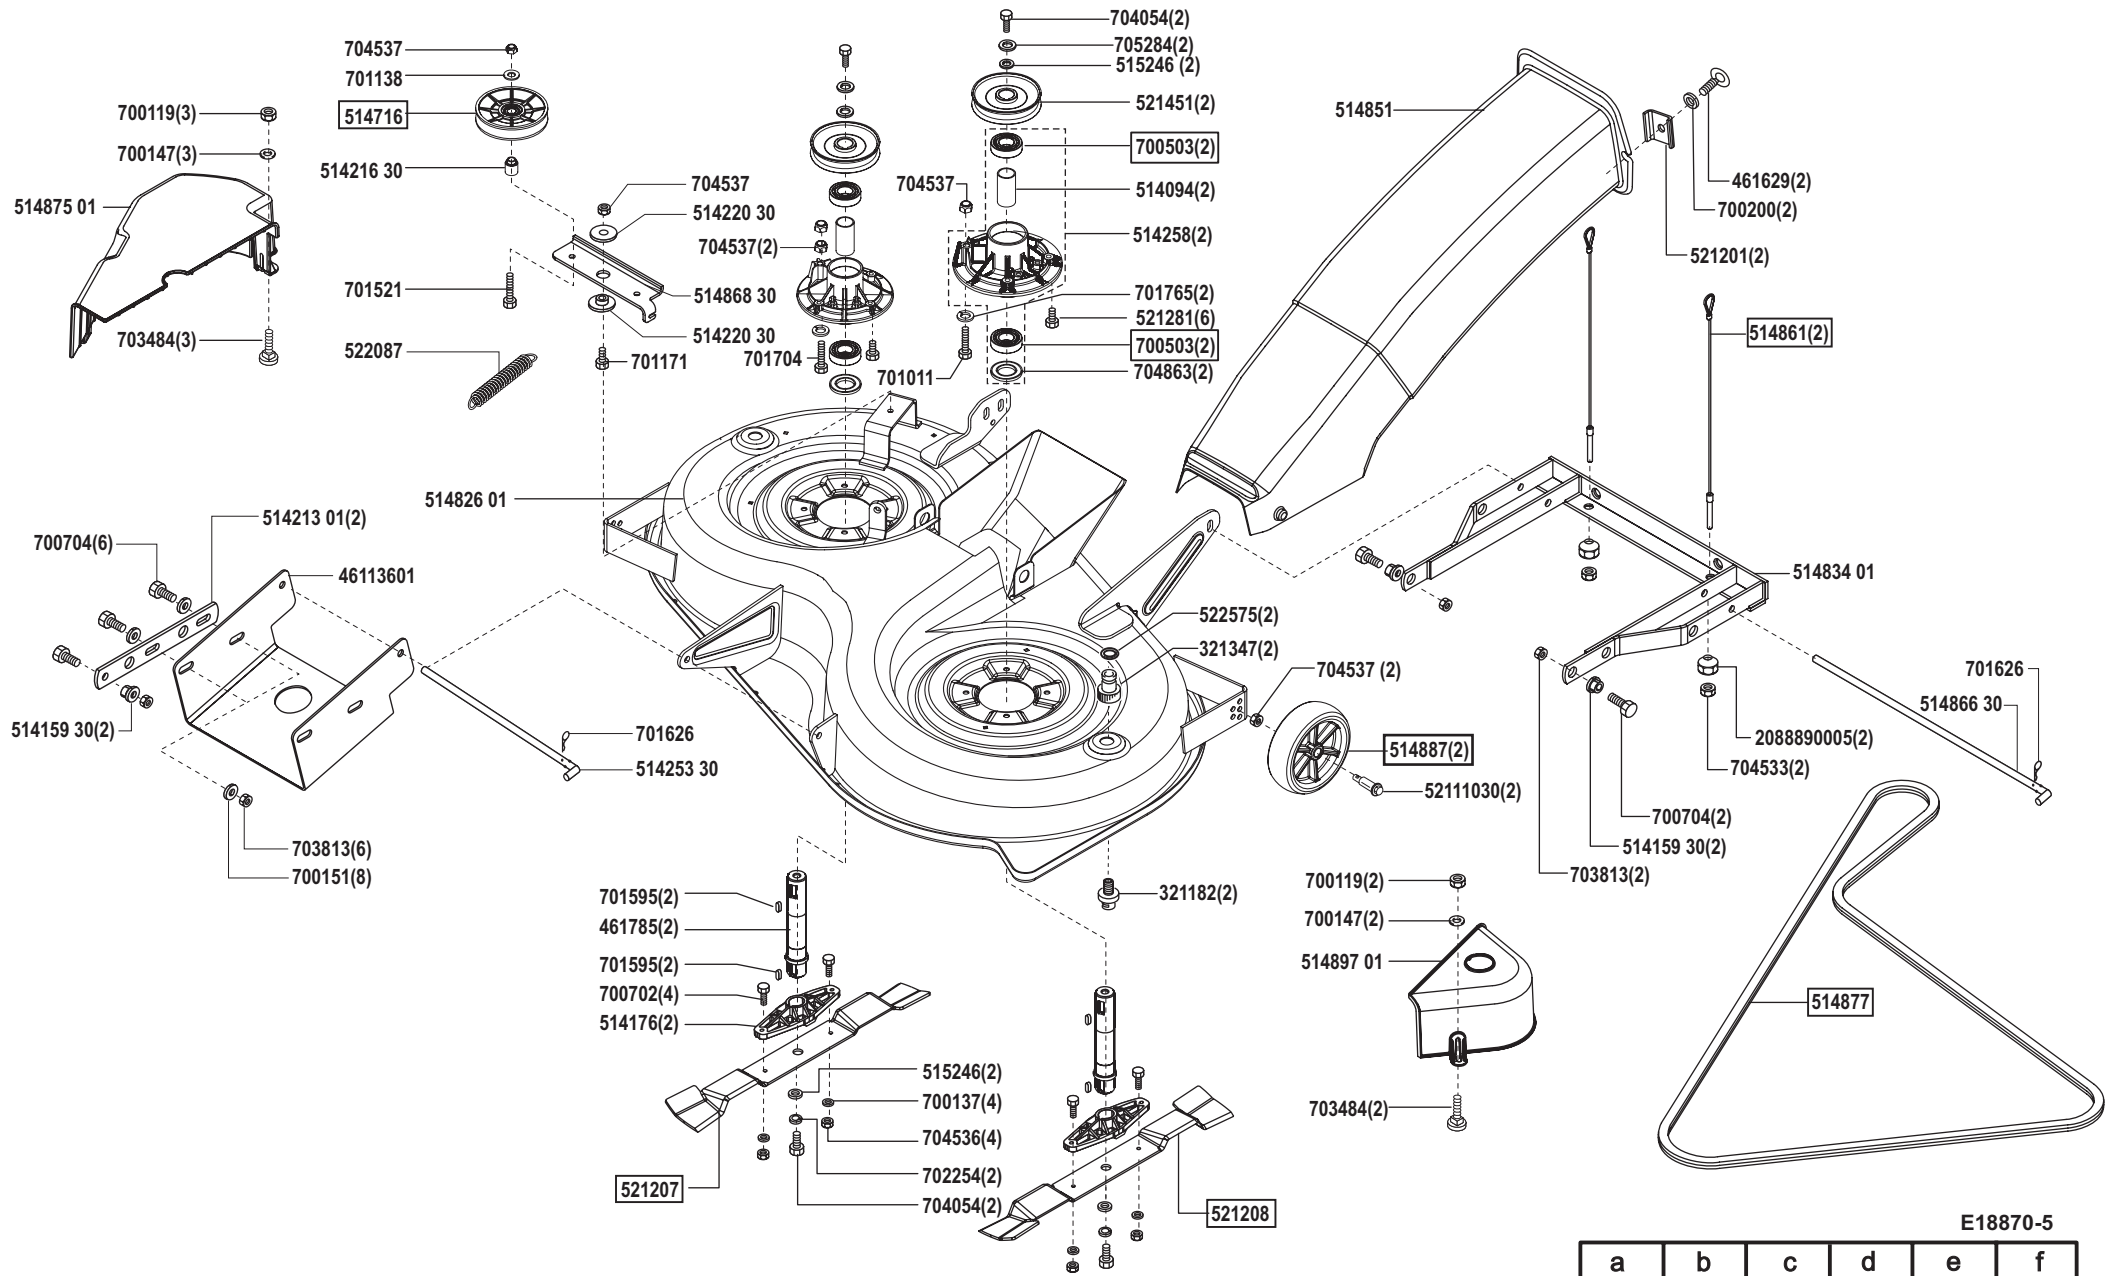

# Power Line T 18-102 HD

Art. 118870

E18870-3

a	b	c	d	e	f
---	---	---	---	---	---

# Power Line T 18-102 HD

Art. 118870

E18870-5

a	b	c	d	e	f
---	---	---	---	---	---

# Power Line T 18-102 HD

Art. 118870

# ALKO

Garten+Hobby

- L 1 = rosa pink
- L 2 = grau grey
- L 3 = weiß white
- L 4 = braun brown
- L 5 = grün green
- L 6 = schwarz black
- L 7 = rot red
- L 8 = violett violet
- L 9 = orange orange
- L 10 = gelb yellow
- L 11 = blau blue
- L 12 = rot/weiß red/white
- L 13 = weiß/blau white/blue
- L 14 a = rot red
- (L 14 b) = rot red
- (L 15 a) = rot red
- (L 15 b) = rot red
- (L 16) = blau blue
- L 17 = grün/rot green/red